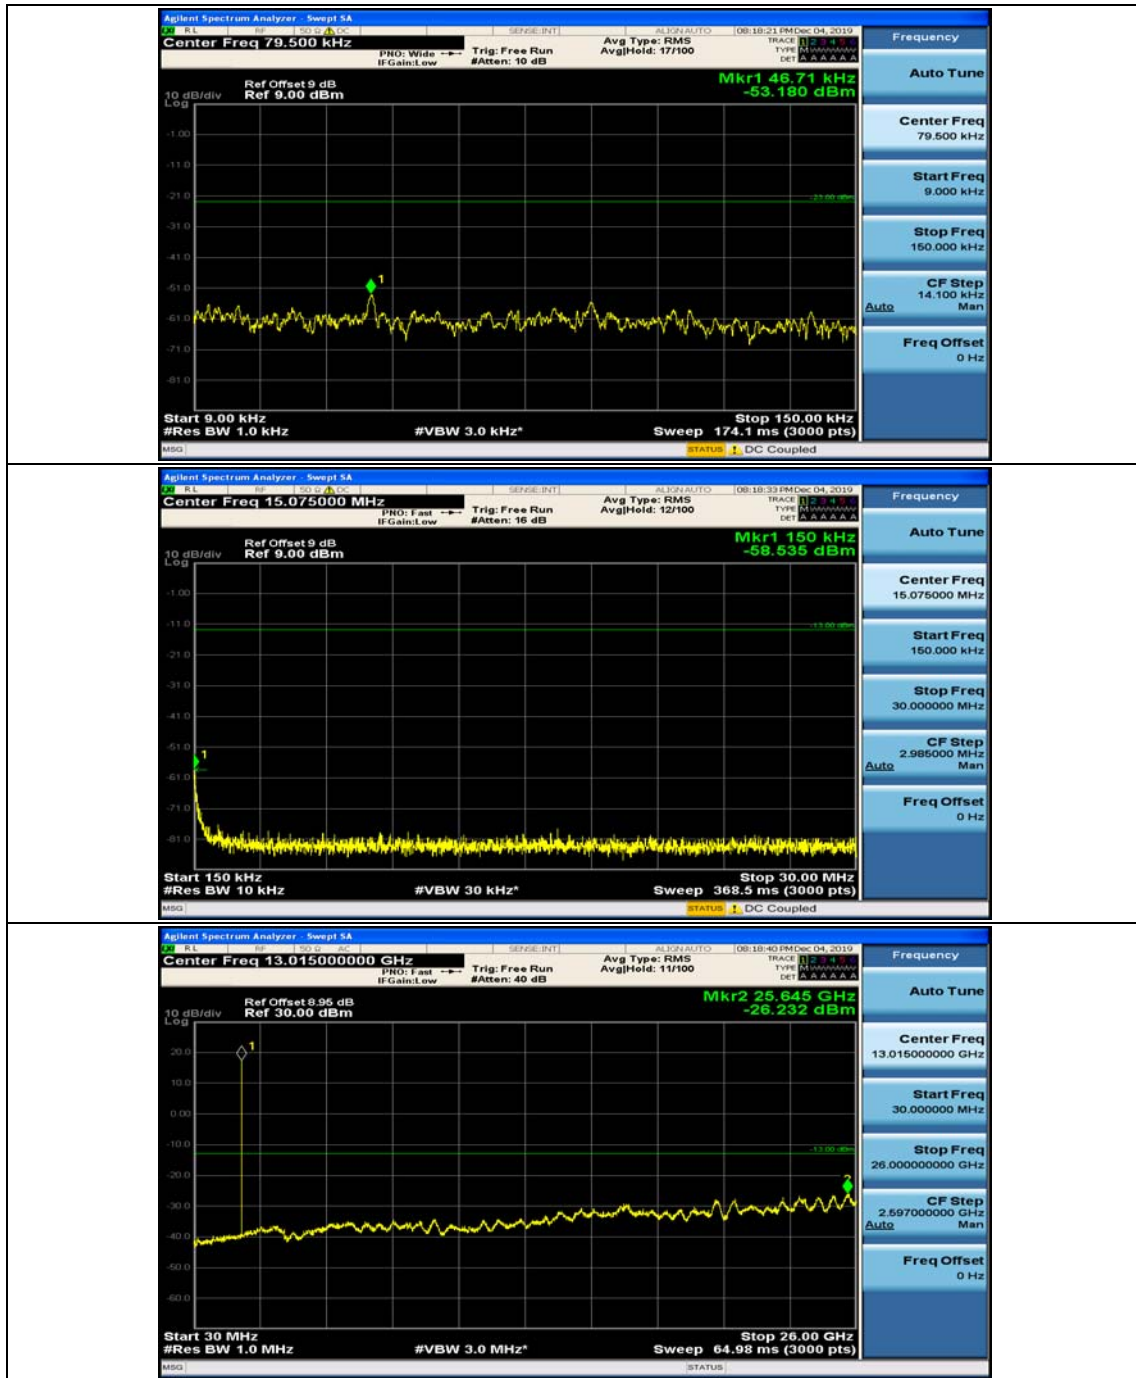

(Channel Bandwidth: 5 MHz)\_HCH\_QPSK\_1RB#0

(Channel Bandwidth: 5 MHz)\_HCH\_QPSK\_1RB#12

(Channel Bandwidth: 5 MHz)\_LCH\_16QAM\_1RB#0

(Channel Bandwidth: 5 MHz)\_LCH\_16QAM\_1RB#12

(Channel Bandwidth: 5 MHz)\_MCH\_16QAM\_1RB#0

(Channel Bandwidth: 5 MHz)\_MCH\_16QAM\_1RB#12

(Channel Bandwidth: 5 MHz)\_HCH\_16QAM\_1RB#0

(Channel Bandwidth: 5 MHz)\_HCH\_16QAM\_1RB#12

Channel Bandwidth: 10 MHz

Channel Bandwidth: 10 MHz\_MCH\_QPSK\_1RB#0

Channel Bandwidth: 10 MHz\_MCH\_QPSK\_1RB#24

Channel Bandwidth: 10 MHz\_HCH\_QPSK\_1RB#0

Channel Bandwidth: 10 MHz\_HCH\_QPSK\_1RB#24

Channel Bandwidth: 10 MHz\_LCH\_16QAM\_1RB#0

Channel Bandwidth: 10 MHz\_LCH\_16QAM\_1RB#24