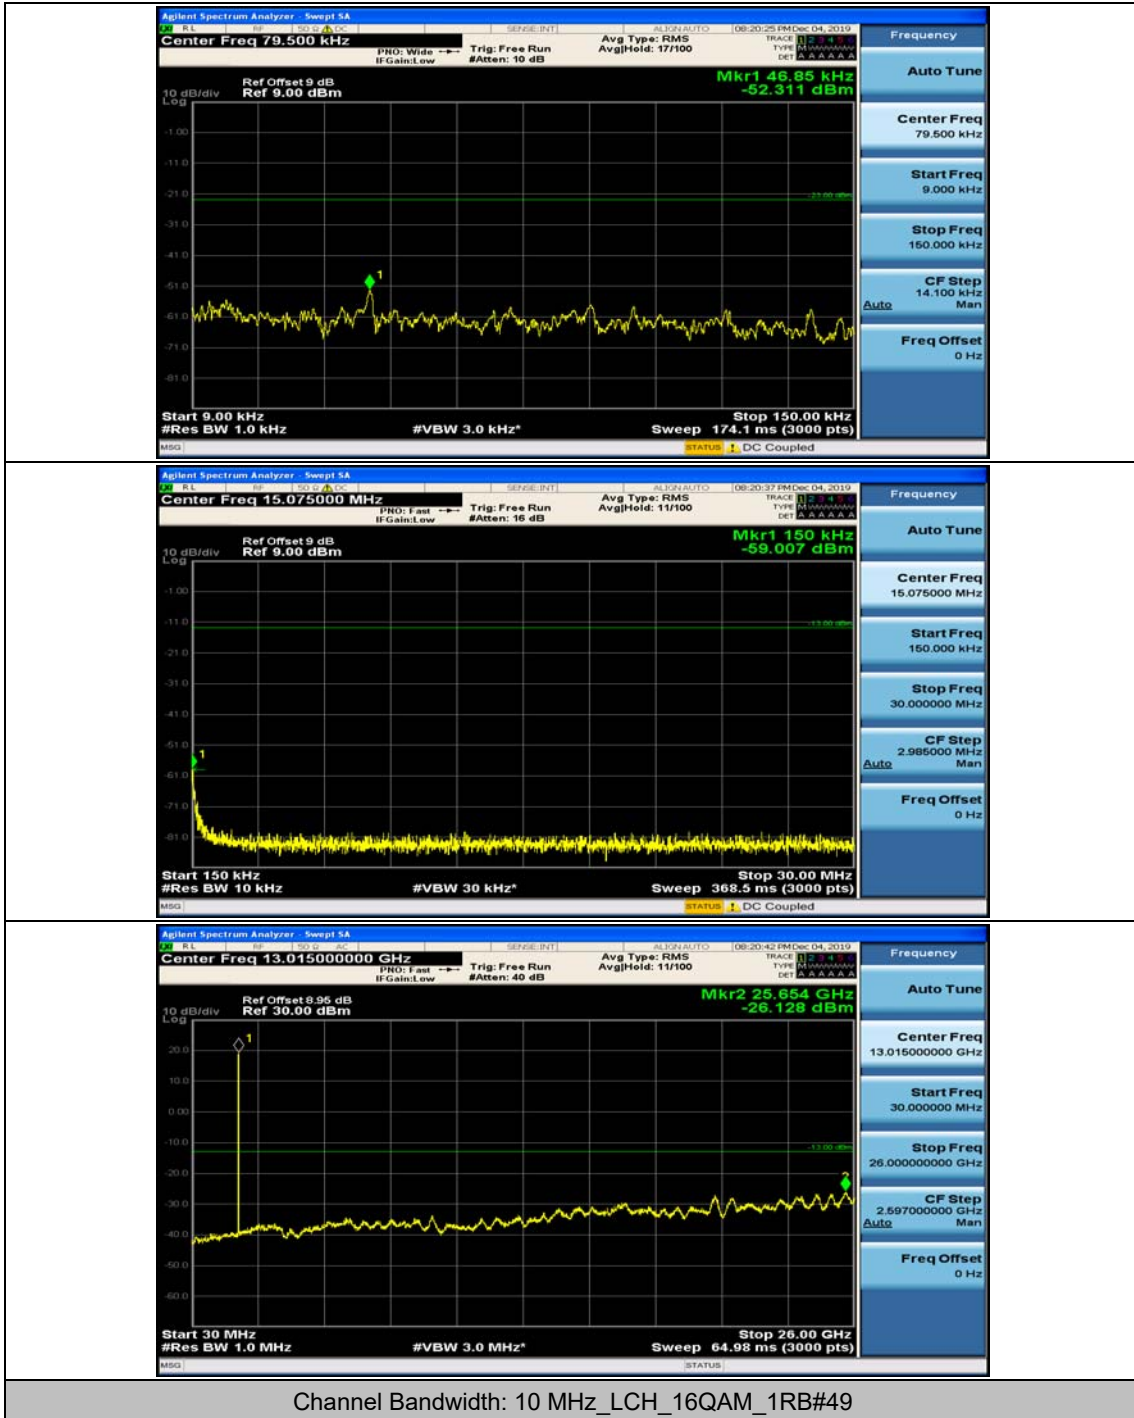

Channel Bandwidth: 10 MHz\_MCH\_QPSK\_1RB#24

Channel Bandwidth: 10 MHz\_HCH\_QPSK\_1RB#0

Channel Bandwidth: 10 MHz\_HCH\_QPSK\_1RB#24

Channel Bandwidth: 10 MHz\_LCH\_16QAM\_1RB#0

Channel Bandwidth: 10 MHz\_LCH\_16QAM\_1RB#24

Channel Bandwidth: 10 MHz\_MCH\_16QAM\_1RB#0

Channel Bandwidth: 10 MHz\_MCH\_16QAM\_1RB#24

Channel Bandwidth: 10 MHz\_HCH\_16QAM\_1RB#0

Channel Bandwidth: 10 MHz\_HCH\_16QAM\_1RB#24

Channel Bandwidth: 15 MHz