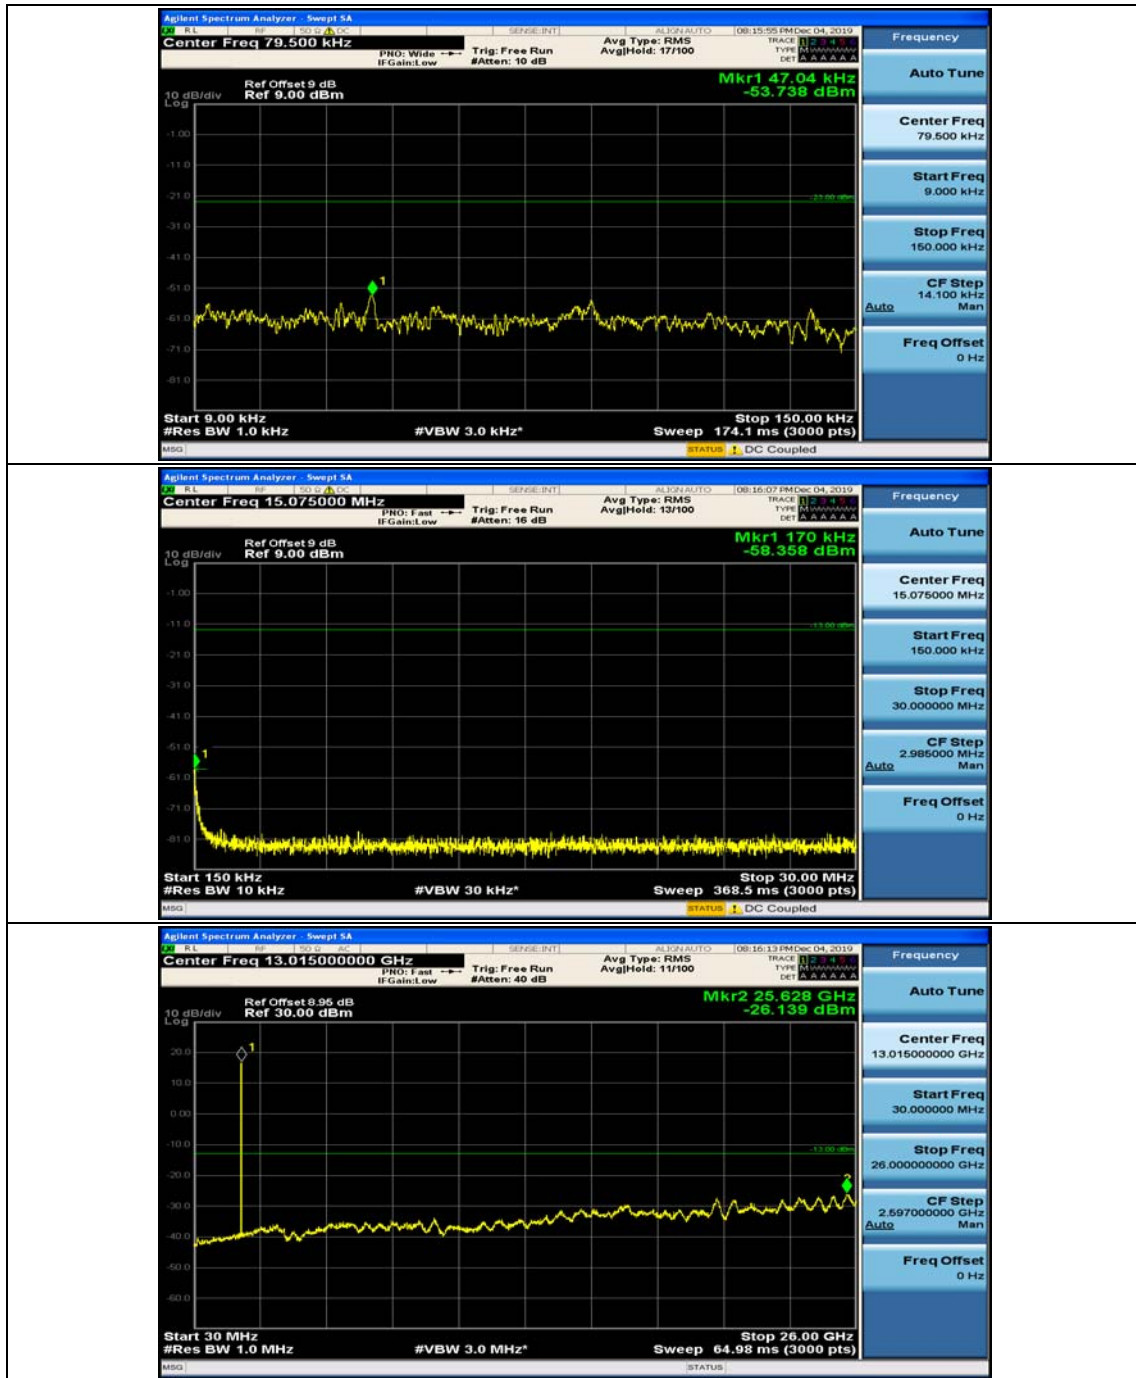

(Channel Bandwidth: 3 MHz)\_HCH\_16QAM\_1RB#0

(Channel Bandwidth: 3 MHz)\_HCH\_16QAM\_1RB#7

Channel Bandwidth: 5 MHz

(Channel Bandwidth: 5 MHz)\_MCH\_QPSK\_1RB#0

(Channel Bandwidth: 5 MHz)\_MCH\_QPSK\_1RB#12

(Channel Bandwidth: 5 MHz)\_HCH\_QPSK\_1RB#0

(Channel Bandwidth: 5 MHz)\_HCH\_QPSK\_1RB#12

(Channel Bandwidth: 5 MHz)\_LCH\_16QAM\_1RB#0

(Channel Bandwidth: 5 MHz)\_LCH\_16QAM\_1RB#12

(Channel Bandwidth: 5 MHz)\_MCH\_16QAM\_1RB#0

(Channel Bandwidth: 5 MHz)\_MCH\_16QAM\_1RB#12

(Channel Bandwidth: 5 MHz)\_HCH\_16QAM\_1RB#0

(Channel Bandwidth: 5 MHz)\_HCH\_16QAM\_1RB#12

Channel Bandwidth: 10 MHz

Channel Bandwidth: 10 MHz\_MCH\_QPSK\_1RB#0