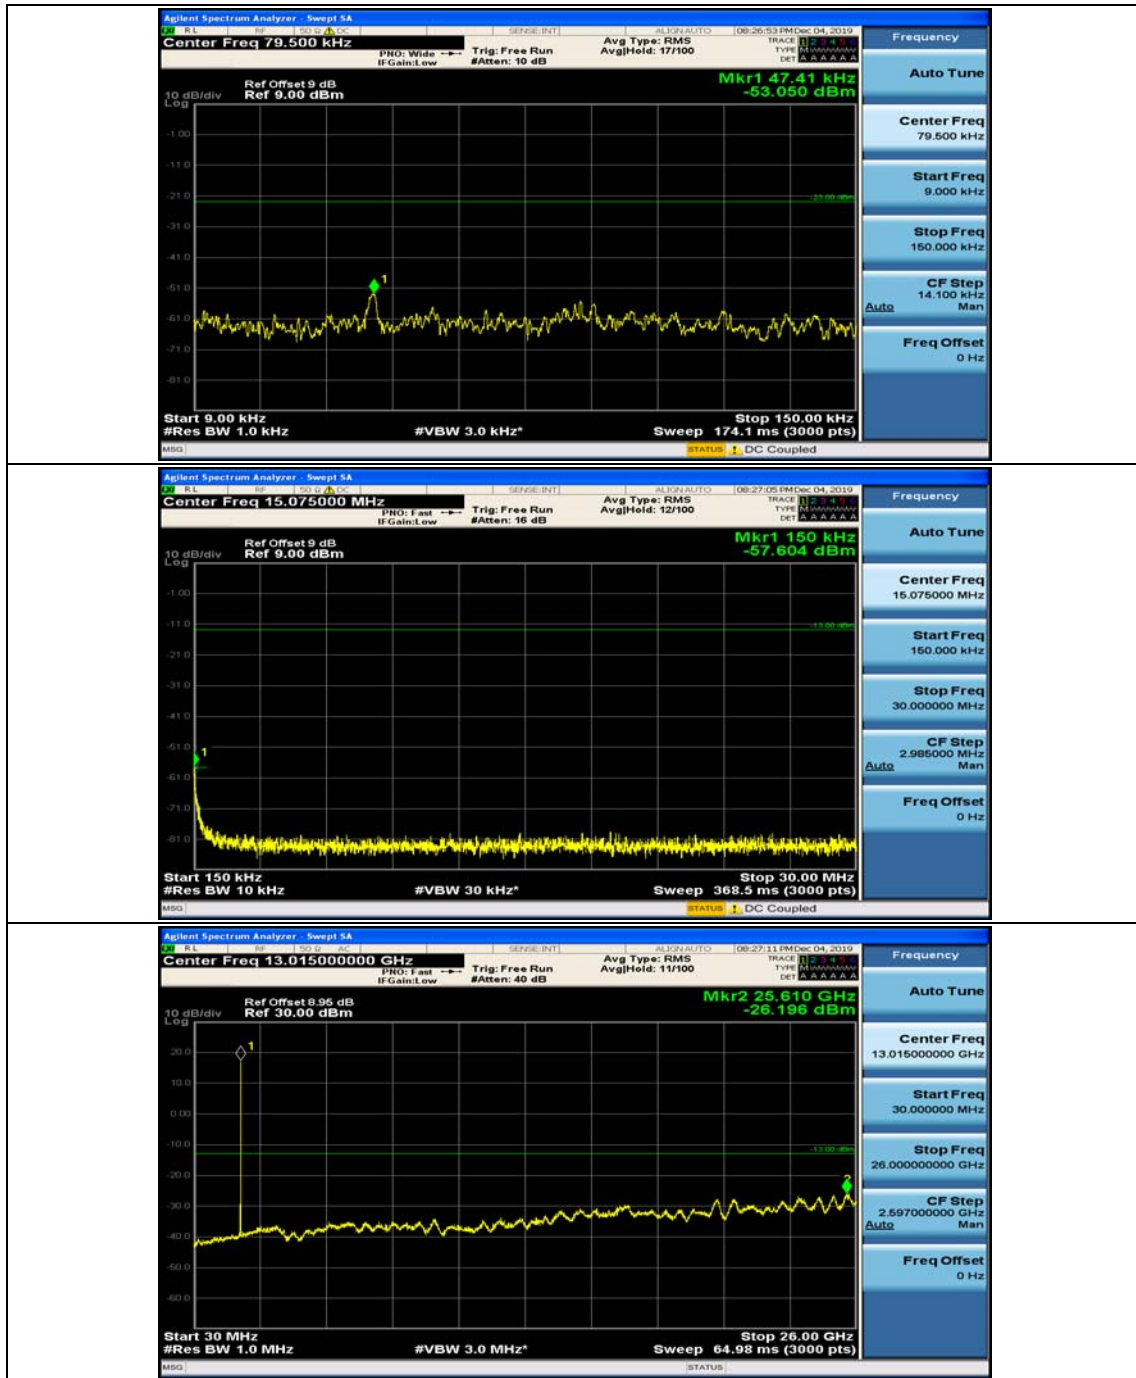

Channel Bandwidth: 10 MHz\_MCH\_16QAM\_1RB#0

Channel Bandwidth: 10 MHz\_MCH\_16QAM\_1RB#24

Channel Bandwidth: 10 MHz\_HCH\_16QAM\_1RB#0

Channel Bandwidth: 10 MHz\_HCH\_16QAM\_1RB#24

Channel Bandwidth: 15 MHz