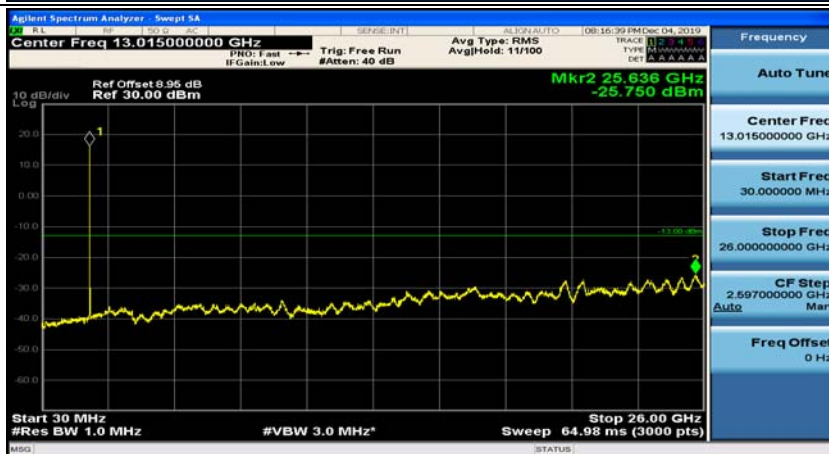

(Channel Bandwidth: 3 MHz)\_HCH\_16QAM\_1RB#0

(Channel Bandwidth: 3 MHz)\_HCH\_16QAM\_1RB#7

Channel Bandwidth: 5 MHz

(Channel Bandwidth: 5 MHz)\_MCH\_QPSK\_1RB#0

(Channel Bandwidth: 5 MHz)\_MCH\_QPSK\_1RB#12

(Channel Bandwidth: 5 MHz)\_HCH\_QPSK\_1RB#0

(Channel Bandwidth: 5 MHz)\_HCH\_QPSK\_1RB#12

(Channel Bandwidth: 5 MHz)\_LCH\_16QAM\_1RB#0

(Channel Bandwidth: 5 MHz)\_LCH\_16QAM\_1RB#12

(Channel Bandwidth: 5 MHz)\_MCH\_16QAM\_1RB#0