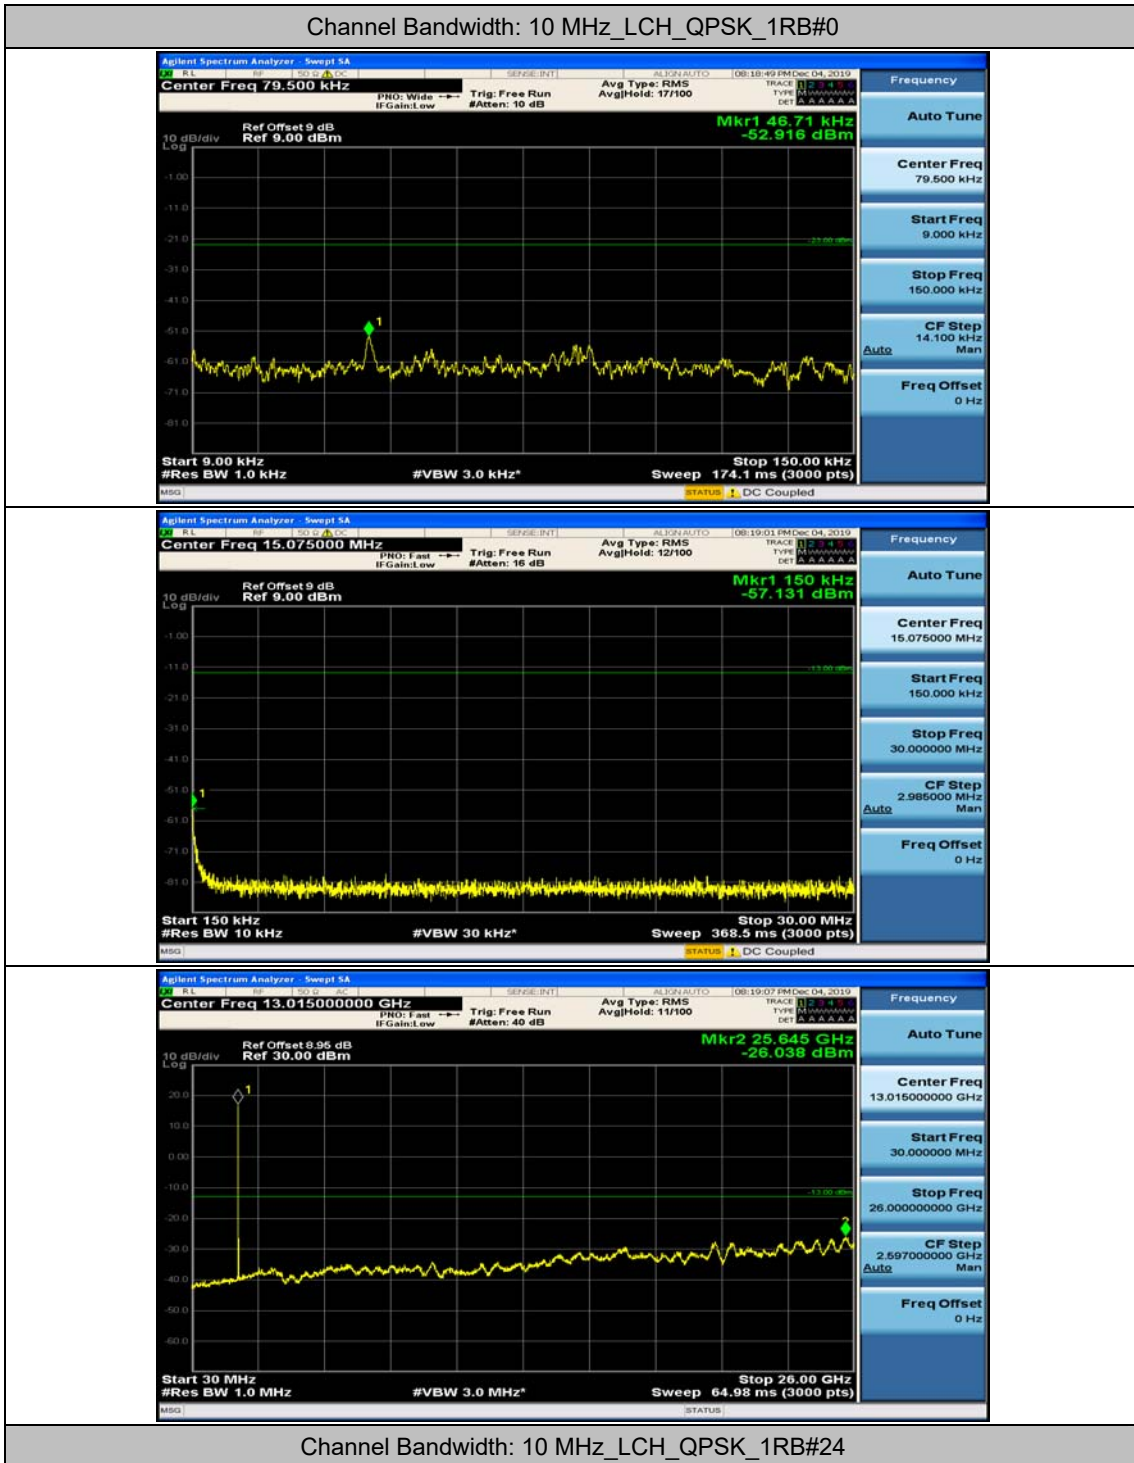

(Channel Bandwidth: 5 MHz)\_MCH\_16QAM\_1RB#12

(Channel Bandwidth: 5 MHz)\_HCH\_16QAM\_1RB#0

(Channel Bandwidth: 5 MHz)\_HCH\_16QAM\_1RB#12

Channel Bandwidth: 10 MHz

Channel Bandwidth: 10 MHz\_MCH\_QPSK\_1RB#0