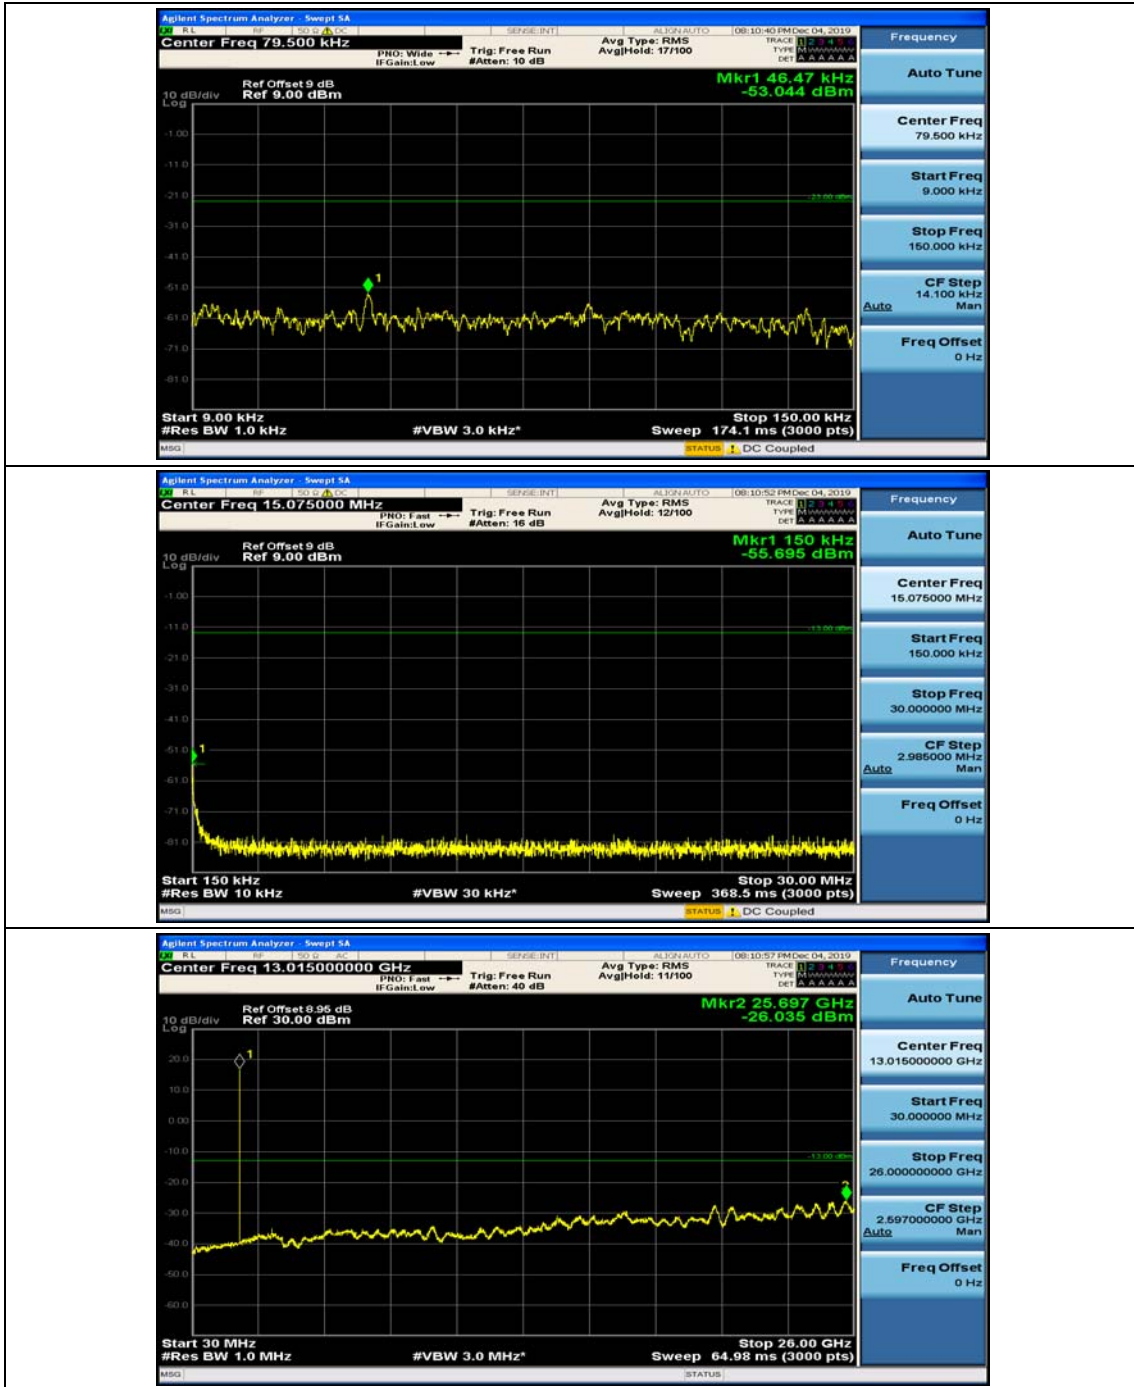

(Channel Bandwidth: 3 MHz)\_HCH\_16QAM\_1RB#0

(Channel Bandwidth: 3 MHz)\_HCH\_16QAM\_1RB#7

Channel Bandwidth: 5 MHz

(Channel Bandwidth: 5 MHz)\_MCH\_QPSK\_1RB#0

(Channel Bandwidth: 5 MHz)\_MCH\_QPSK\_1RB#12

(Channel Bandwidth: 5 MHz)\_HCH\_QPSK\_1RB#0

(Channel Bandwidth: 5 MHz)\_HCH\_QPSK\_1RB#12

(Channel Bandwidth: 5 MHz)\_LCH\_16QAM\_1RB#0

(Channel Bandwidth: 5 MHz)\_LCH\_16QAM\_1RB#12

(Channel Bandwidth: 5 MHz)\_MCH\_16QAM\_1RB#0

(Channel Bandwidth: 5 MHz)\_MCH\_16QAM\_1RB#12

(Channel Bandwidth: 5 MHz)\_HCH\_16QAM\_1RB#0

(Channel Bandwidth: 5 MHz)\_HCH\_16QAM\_1RB#12

Channel Bandwidth: 10 MHz

Channel Bandwidth: 10 MHz\_MCH\_QPSK\_1RB#0