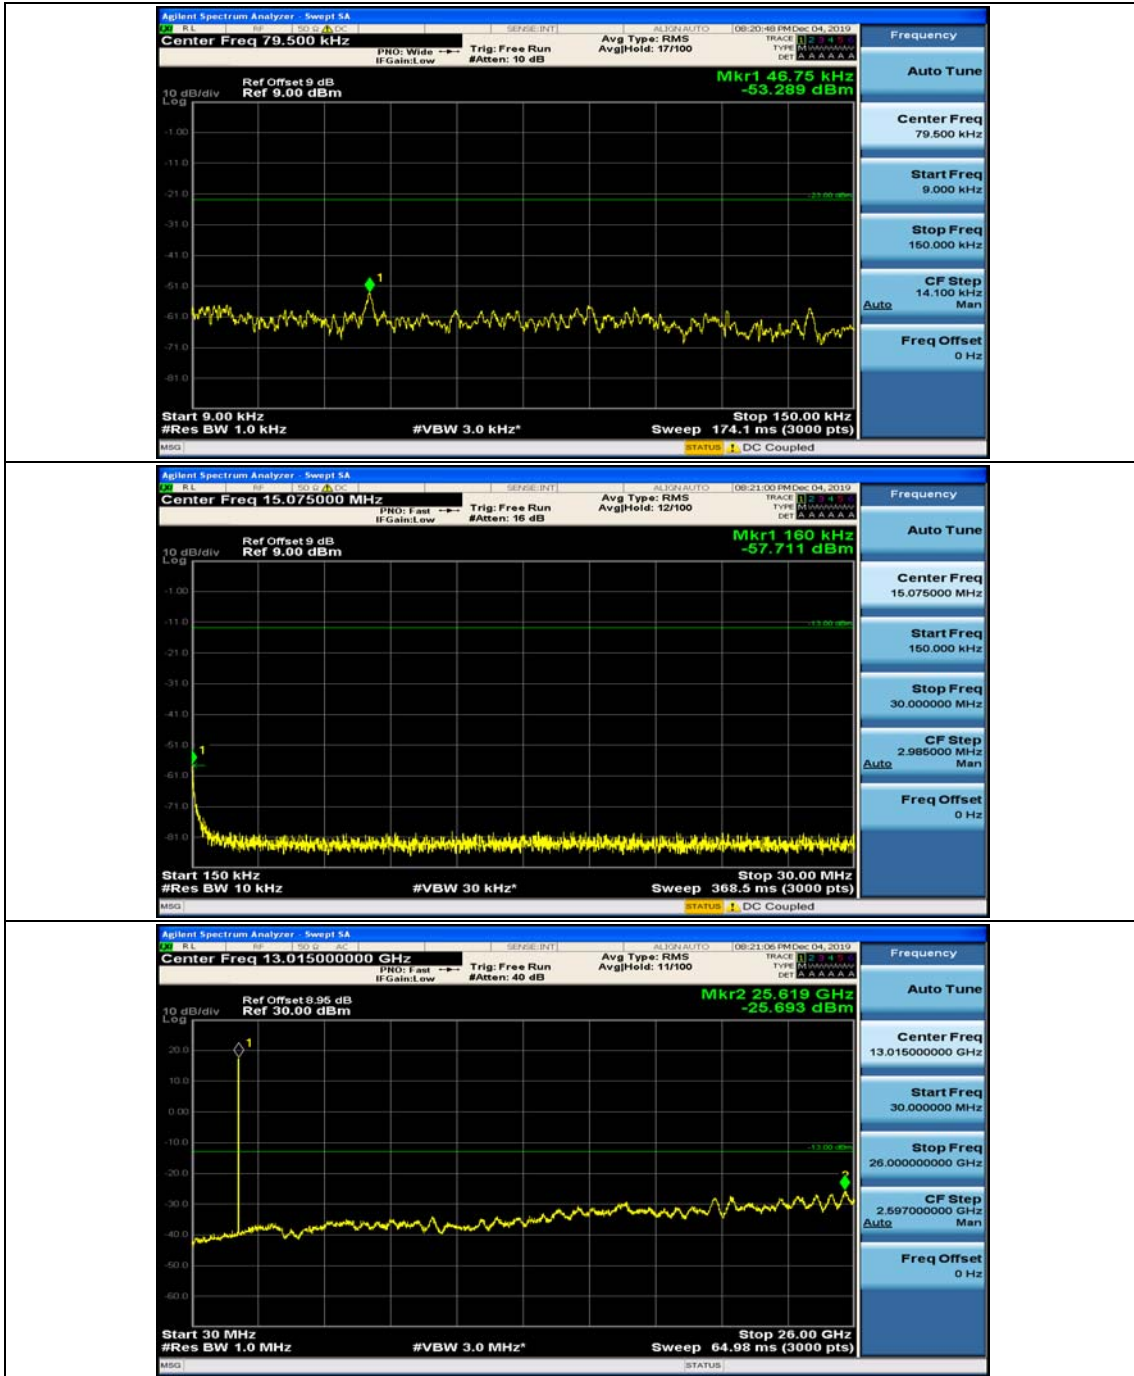

Channel Bandwidth: 10 MHz\_MCH\_QPSK\_1RB#24

Channel Bandwidth: 10 MHz\_HCH\_QPSK\_1RB#0

Channel Bandwidth: 10 MHz\_HCH\_QPSK\_1RB#24

Channel Bandwidth: 10 MHz\_LCH\_16QAM\_1RB#0

Channel Bandwidth: 10 MHz\_LCH\_16QAM\_1RB#24

Channel Bandwidth: 10 MHz\_MCH\_16QAM\_1RB#0

Channel Bandwidth: 10 MHz\_MCH\_16QAM\_1RB#24

Channel Bandwidth: 10 MHz\_HCH\_16QAM\_1RB#0

Channel Bandwidth: 10 MHz\_HCH\_16QAM\_1RB#24

Channel Bandwidth: 15 MHz