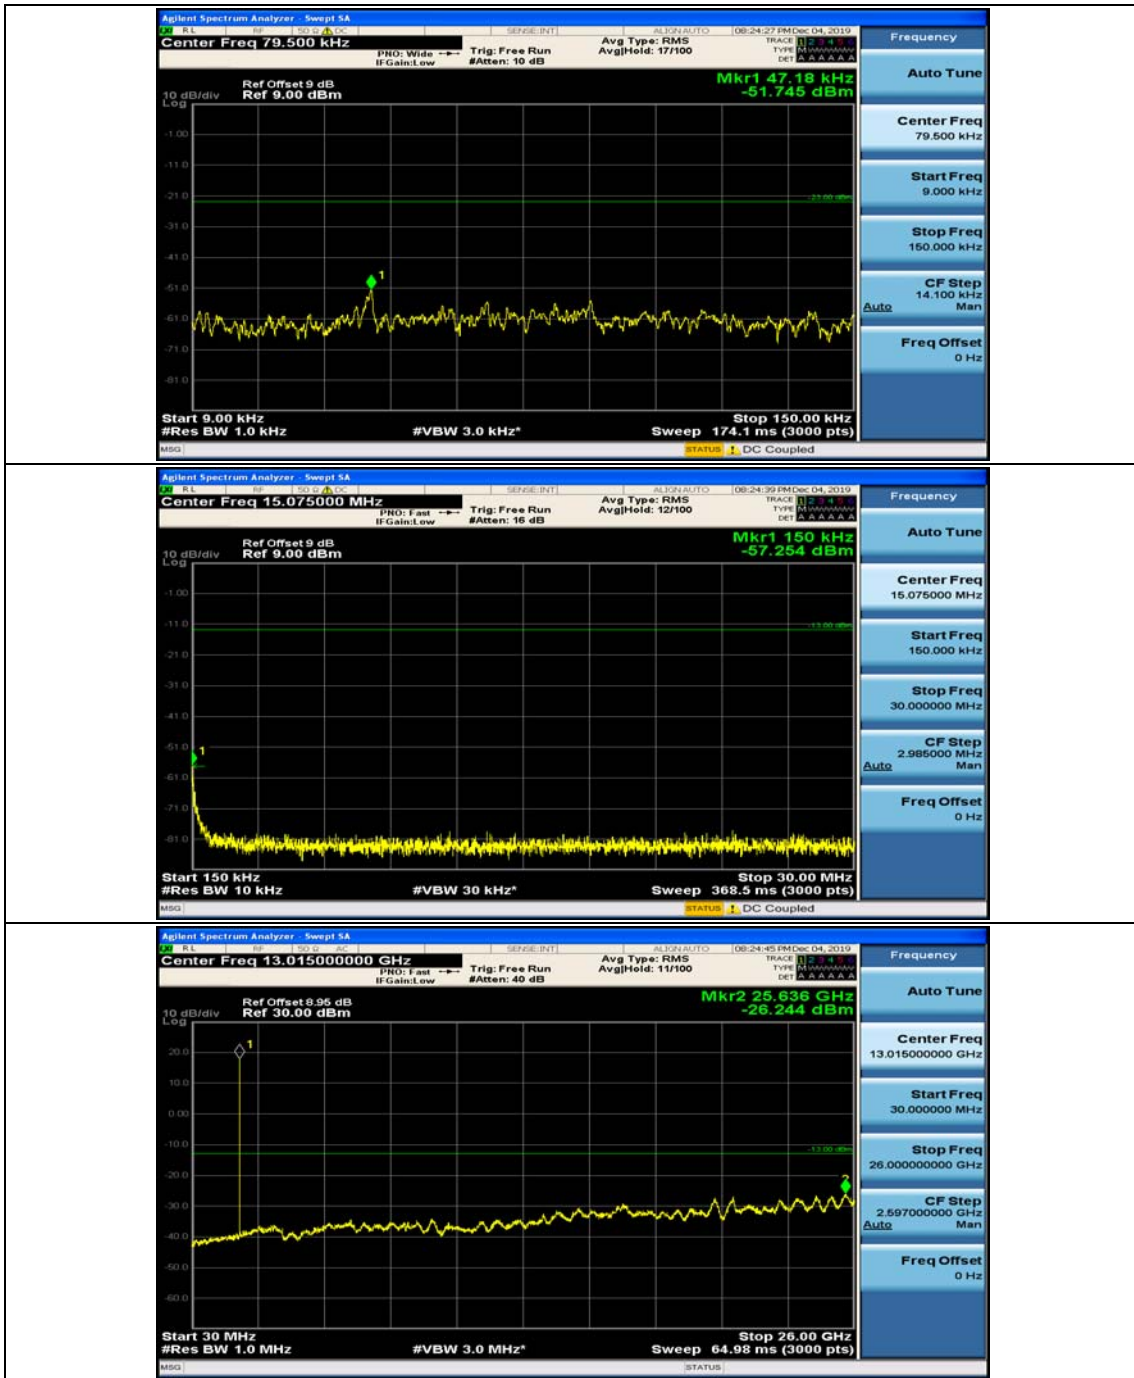

Channel Bandwidth: 10 MHz\_MCH\_QPSK\_1RB#24

Channel Bandwidth: 10 MHz\_HCH\_QPSK\_1RB#0

Channel Bandwidth: 10 MHz\_HCH\_QPSK\_1RB#24

Channel Bandwidth: 10 MHz\_LCH\_16QAM\_1RB#0

Channel Bandwidth: 10 MHz\_LCH\_16QAM\_1RB#24

Channel Bandwidth: 10 MHz\_MCH\_16QAM\_1RB#0

Channel Bandwidth: 10 MHz\_MCH\_16QAM\_1RB#24

Channel Bandwidth: 10 MHz\_HCH\_16QAM\_1RB#0

Channel Bandwidth: 10 MHz\_HCH\_16QAM\_1RB#24

Channel Bandwidth: 15 MHz