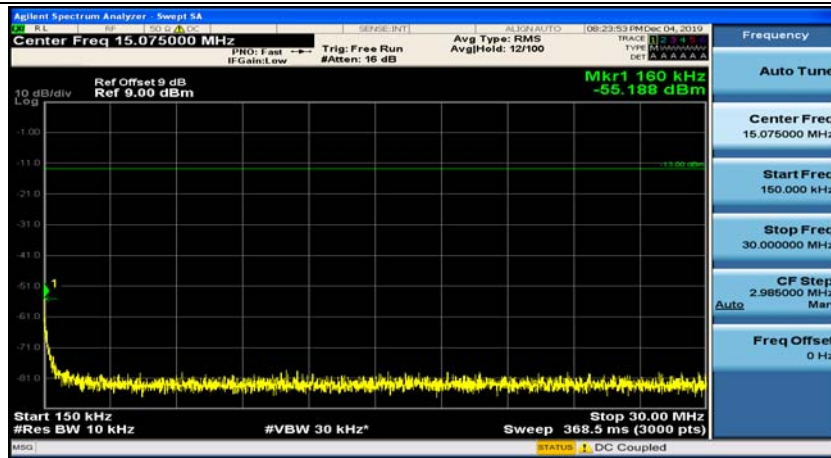

Channel Bandwidth: 10 MHz_HCH_QPSK_1RB#0

Channel Bandwidth: 10 MHz_HCH_QPSK_1RB#24