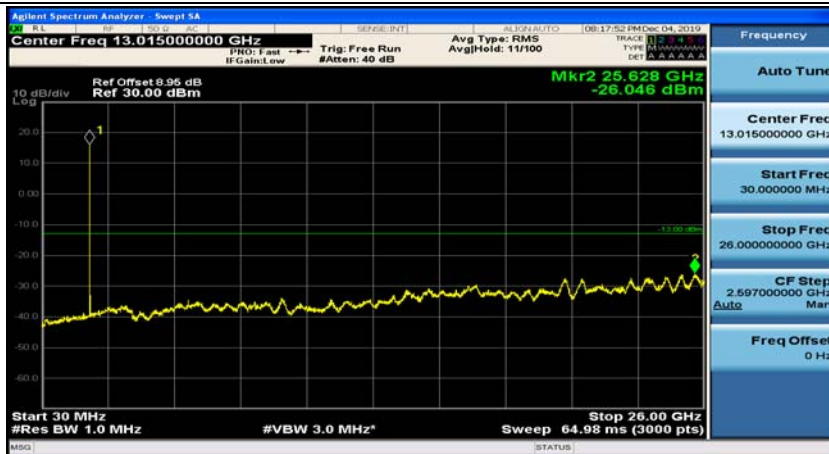

(Channel Bandwidth: 5 MHz)_HCH_16QAM_1RB#0