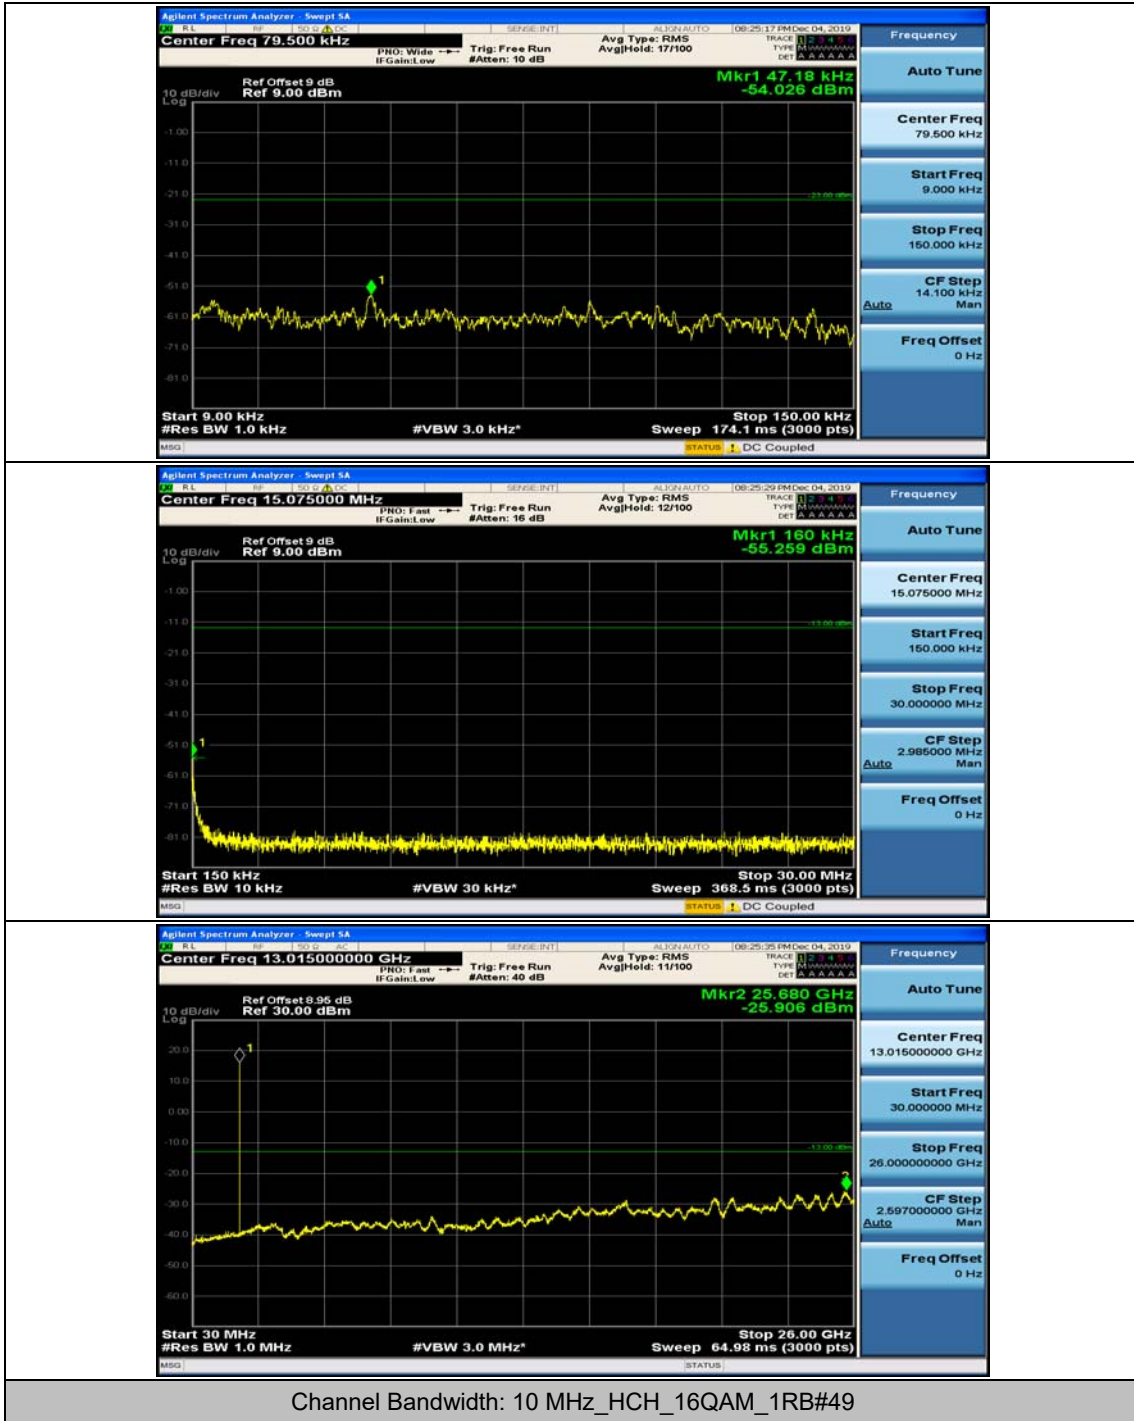

Channel Bandwidth: 10 MHz\_MCH\_16QAM\_1RB#0

Channel Bandwidth: 10 MHz\_MCH\_16QAM\_1RB#24

Channel Bandwidth: 10 MHz\_HCH\_16QAM\_1RB#0

Channel Bandwidth: 10 MHz\_HCH\_16QAM\_1RB#24

Channel Bandwidth: 15 MHz

(Channel Bandwidth:15 MHz)\_MCH\_QPSK\_1RB#0

(Channel Bandwidth:15 MHz)\_MCH\_QPSK\_1RB#37