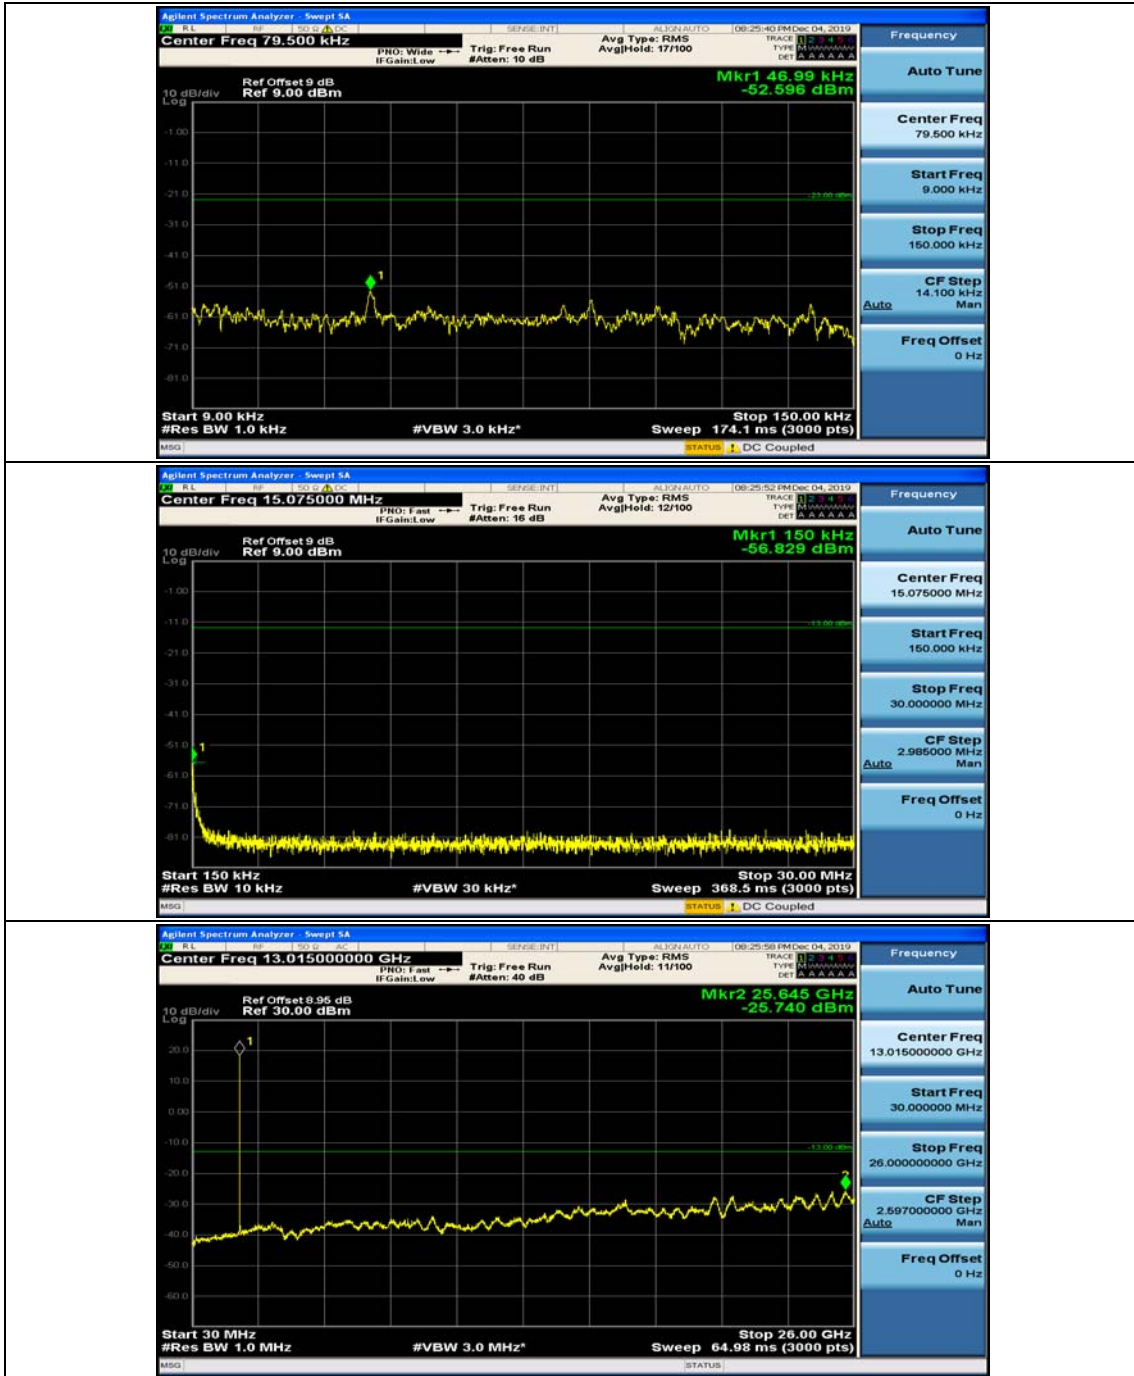

Channel Bandwidth: 10 MHz\_MCH\_16QAM\_1RB#0

Channel Bandwidth: 10 MHz\_MCH\_16QAM\_1RB#24

Channel Bandwidth: 10 MHz\_HCH\_16QAM\_1RB#0

Channel Bandwidth: 10 MHz\_HCH\_16QAM\_1RB#24

Channel Bandwidth: 15 MHz

(Channel Bandwidth:15 MHz)\_MCH\_QPSK\_1RB#0

(Channel Bandwidth:15 MHz)\_MCH\_QPSK\_1RB#37