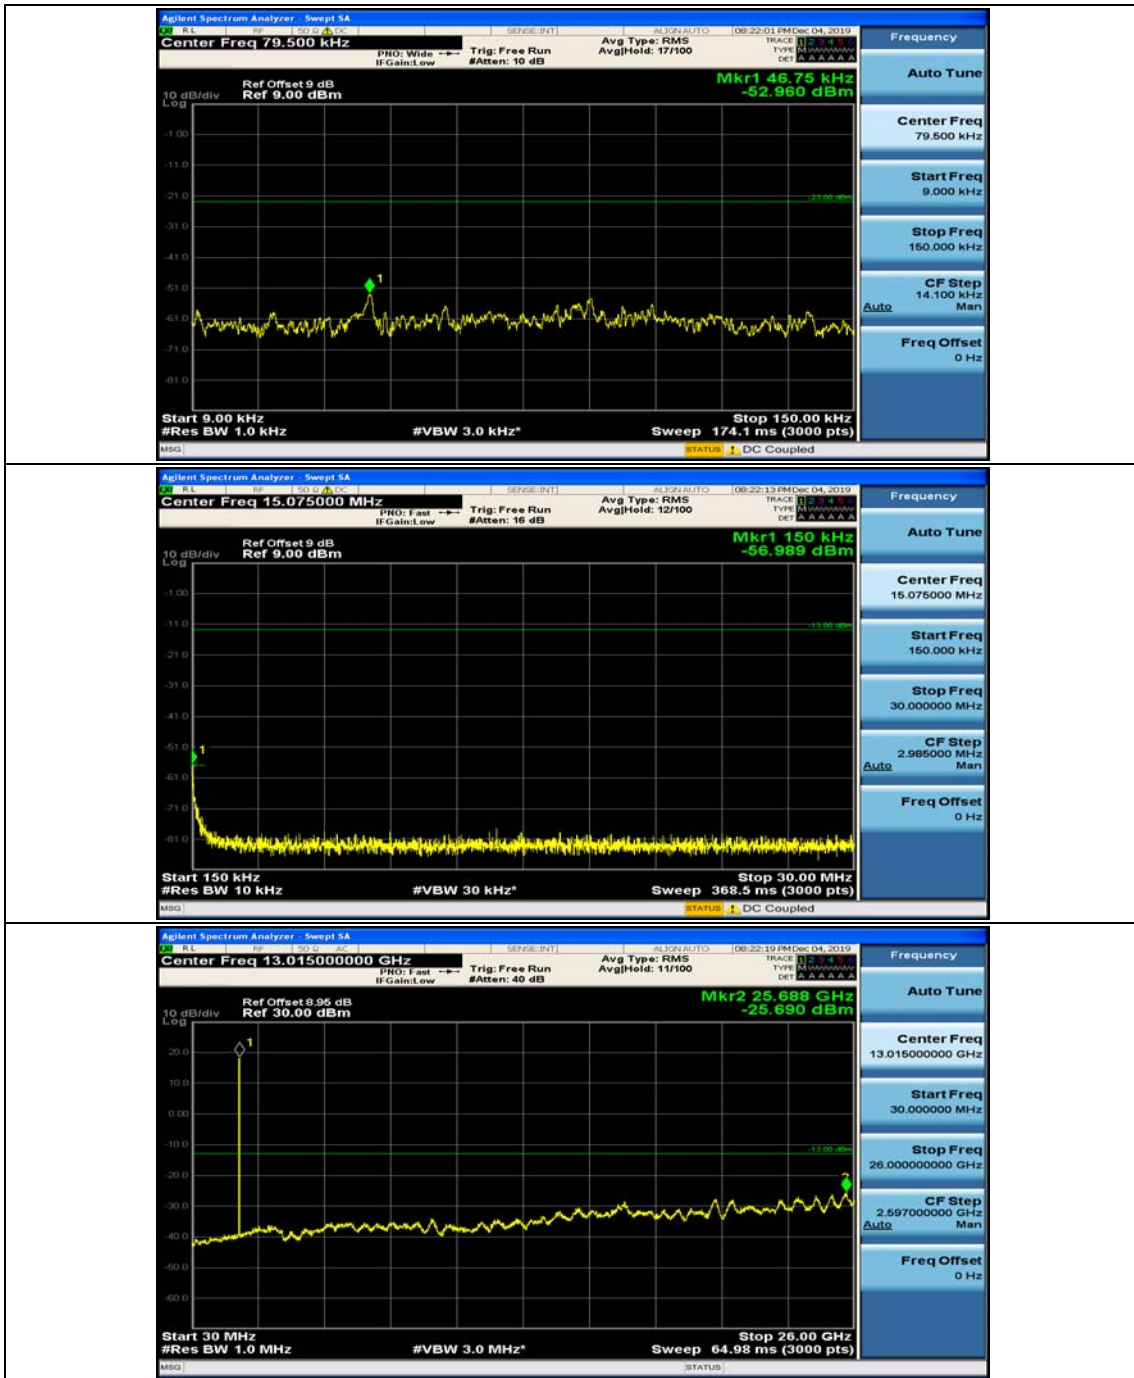

(Channel Bandwidth: 5 MHz)\_HCH\_QPSK\_1RB#0

(Channel Bandwidth: 5 MHz)\_HCH\_QPSK\_1RB#12

(Channel Bandwidth: 5 MHz)\_LCH\_16QAM\_1RB#0

(Channel Bandwidth: 5 MHz)\_LCH\_16QAM\_1RB#12

(Channel Bandwidth: 5 MHz)\_MCH\_16QAM\_1RB#0

(Channel Bandwidth: 5 MHz)\_MCH\_16QAM\_1RB#12

(Channel Bandwidth: 5 MHz)\_HCH\_16QAM\_1RB#0

(Channel Bandwidth: 5 MHz)\_HCH\_16QAM\_1RB#12

Channel Bandwidth: 10 MHz

Channel Bandwidth: 10 MHz\_MCH\_QPSK\_1RB#0

Channel Bandwidth: 10 MHz\_MCH\_QPSK\_1RB#24

Channel Bandwidth: 10 MHz\_HCH\_QPSK\_1RB#0

Channel Bandwidth: 10 MHz\_HCH\_QPSK\_1RB#24

Channel Bandwidth: 10 MHz\_LCH\_16QAM\_1RB#0

Channel Bandwidth: 10 MHz\_LCH\_16QAM\_1RB#24