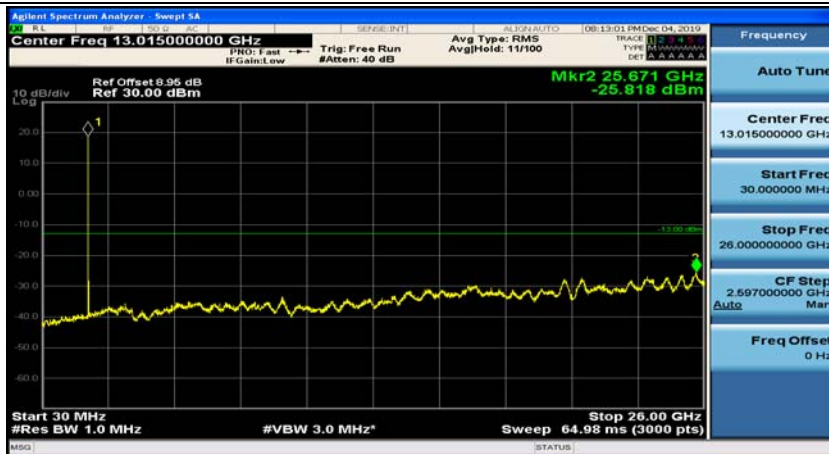

(Channel Bandwidth: 5 MHz)\_HCH\_QPSK\_1RB#0

(Channel Bandwidth: 5 MHz)\_HCH\_QPSK\_1RB#12

(Channel Bandwidth: 5 MHz)\_LCH\_16QAM\_1RB#0

(Channel Bandwidth: 5 MHz)\_LCH\_16QAM\_1RB#12

(Channel Bandwidth: 5 MHz)\_MCH\_16QAM\_1RB#0