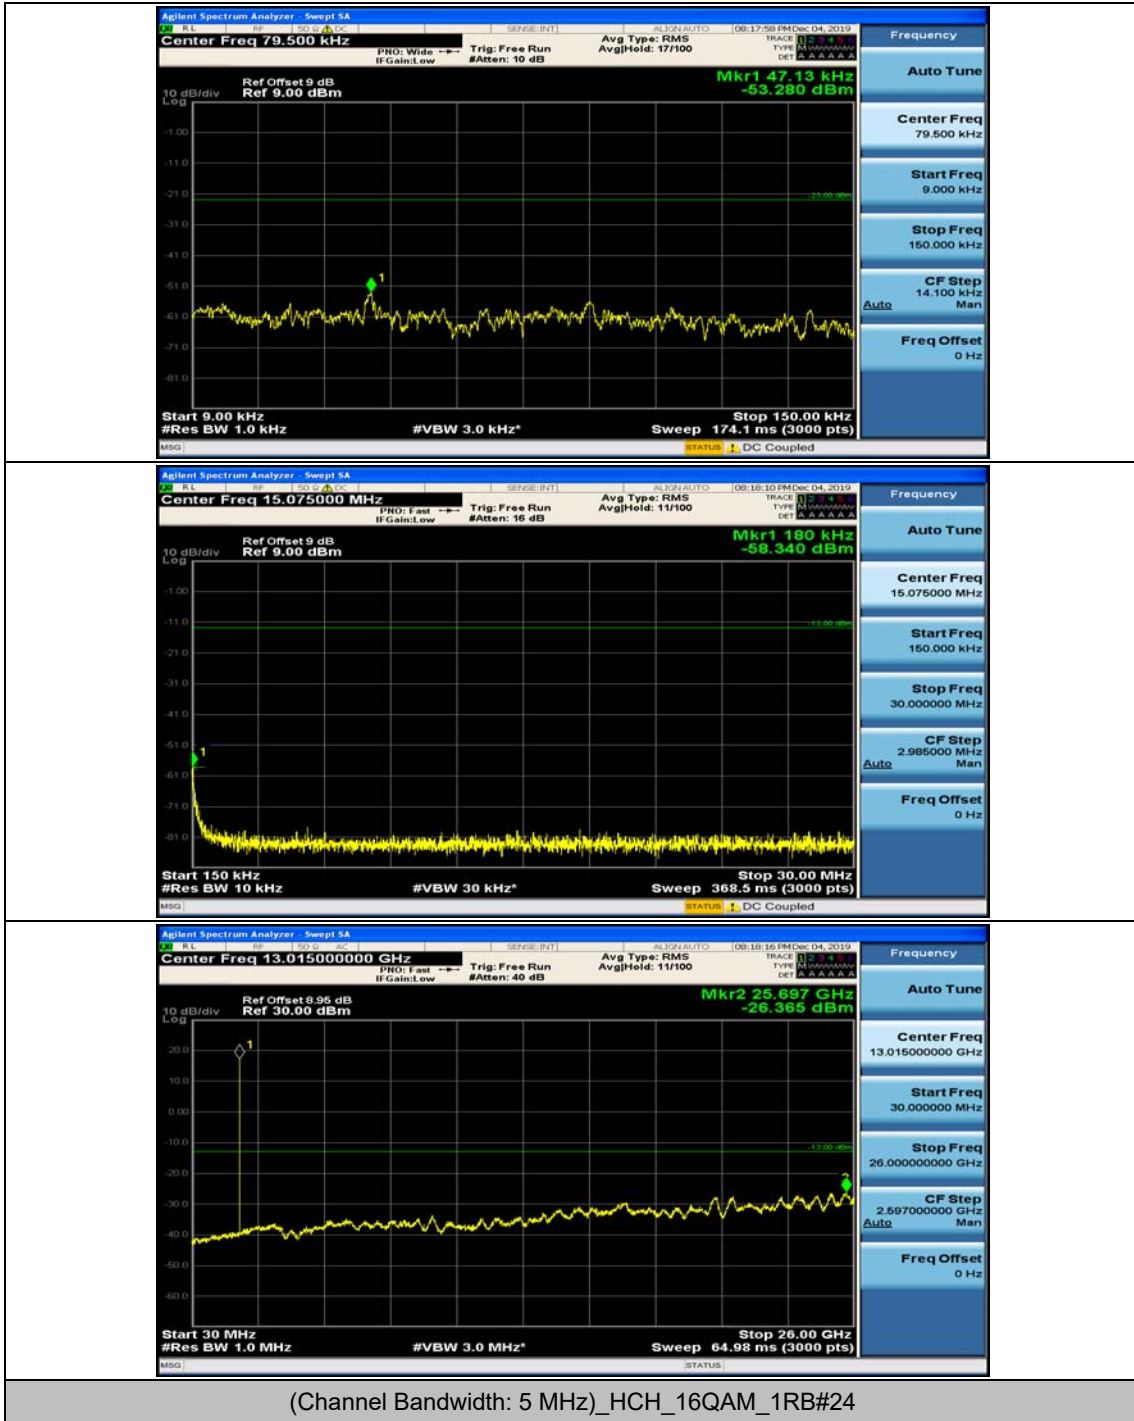

(Channel Bandwidth: 5 MHz)\_HCH\_QPSK\_1RB#0

(Channel Bandwidth: 5 MHz)\_HCH\_QPSK\_1RB#12

(Channel Bandwidth: 5 MHz)\_LCH\_16QAM\_1RB#0

(Channel Bandwidth: 5 MHz)\_LCH\_16QAM\_1RB#12

(Channel Bandwidth: 5 MHz)\_MCH\_16QAM\_1RB#0

(Channel Bandwidth: 5 MHz)\_MCH\_16QAM\_1RB#12

(Channel Bandwidth: 5 MHz)\_HCH\_16QAM\_1RB#0

(Channel Bandwidth: 5 MHz)\_HCH\_16QAM\_1RB#12

Channel Bandwidth: 10 MHz

Channel Bandwidth: 10 MHz\_MCH\_QPSK\_1RB#0

Channel Bandwidth: 10 MHz\_MCH\_QPSK\_1RB#24

Channel Bandwidth: 10 MHz\_HCH\_QPSK\_1RB#0

Channel Bandwidth: 10 MHz\_HCH\_QPSK\_1RB#24

Channel Bandwidth: 10 MHz\_LCH\_16QAM\_1RB#0

Channel Bandwidth: 10 MHz\_LCH\_16QAM\_1RB#24