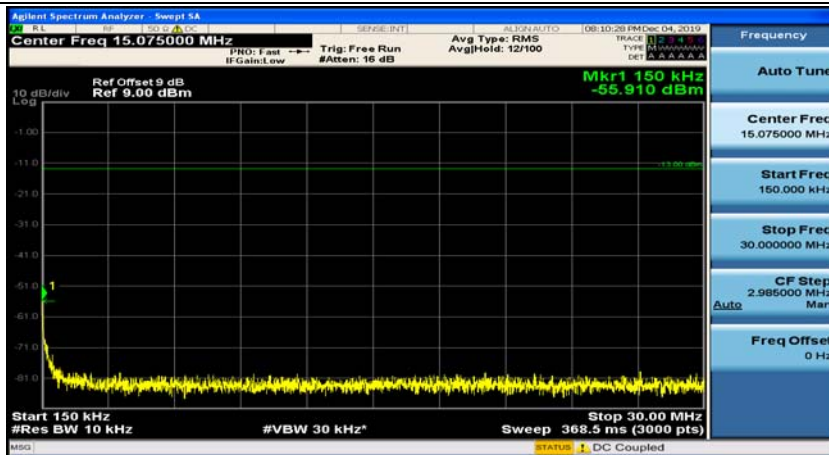

(Channel Bandwidth: 3 MHz)\_HCH\_16QAM\_1RB#0

(Channel Bandwidth: 3 MHz)\_HCH\_16QAM\_1RB#7

Channel Bandwidth: 5 MHz

(Channel Bandwidth: 5 MHz)\_MCH\_QPSK\_1RB#0

(Channel Bandwidth: 5 MHz)\_MCH\_QPSK\_1RB#12

(Channel Bandwidth: 5 MHz)\_HCH\_QPSK\_1RB#0

(Channel Bandwidth: 5 MHz)\_HCH\_QPSK\_1RB#12

(Channel Bandwidth: 5 MHz)\_LCH\_16QAM\_1RB#0

(Channel Bandwidth: 5 MHz)\_LCH\_16QAM\_1RB#12

(Channel Bandwidth: 5 MHz)\_MCH\_16QAM\_1RB#0