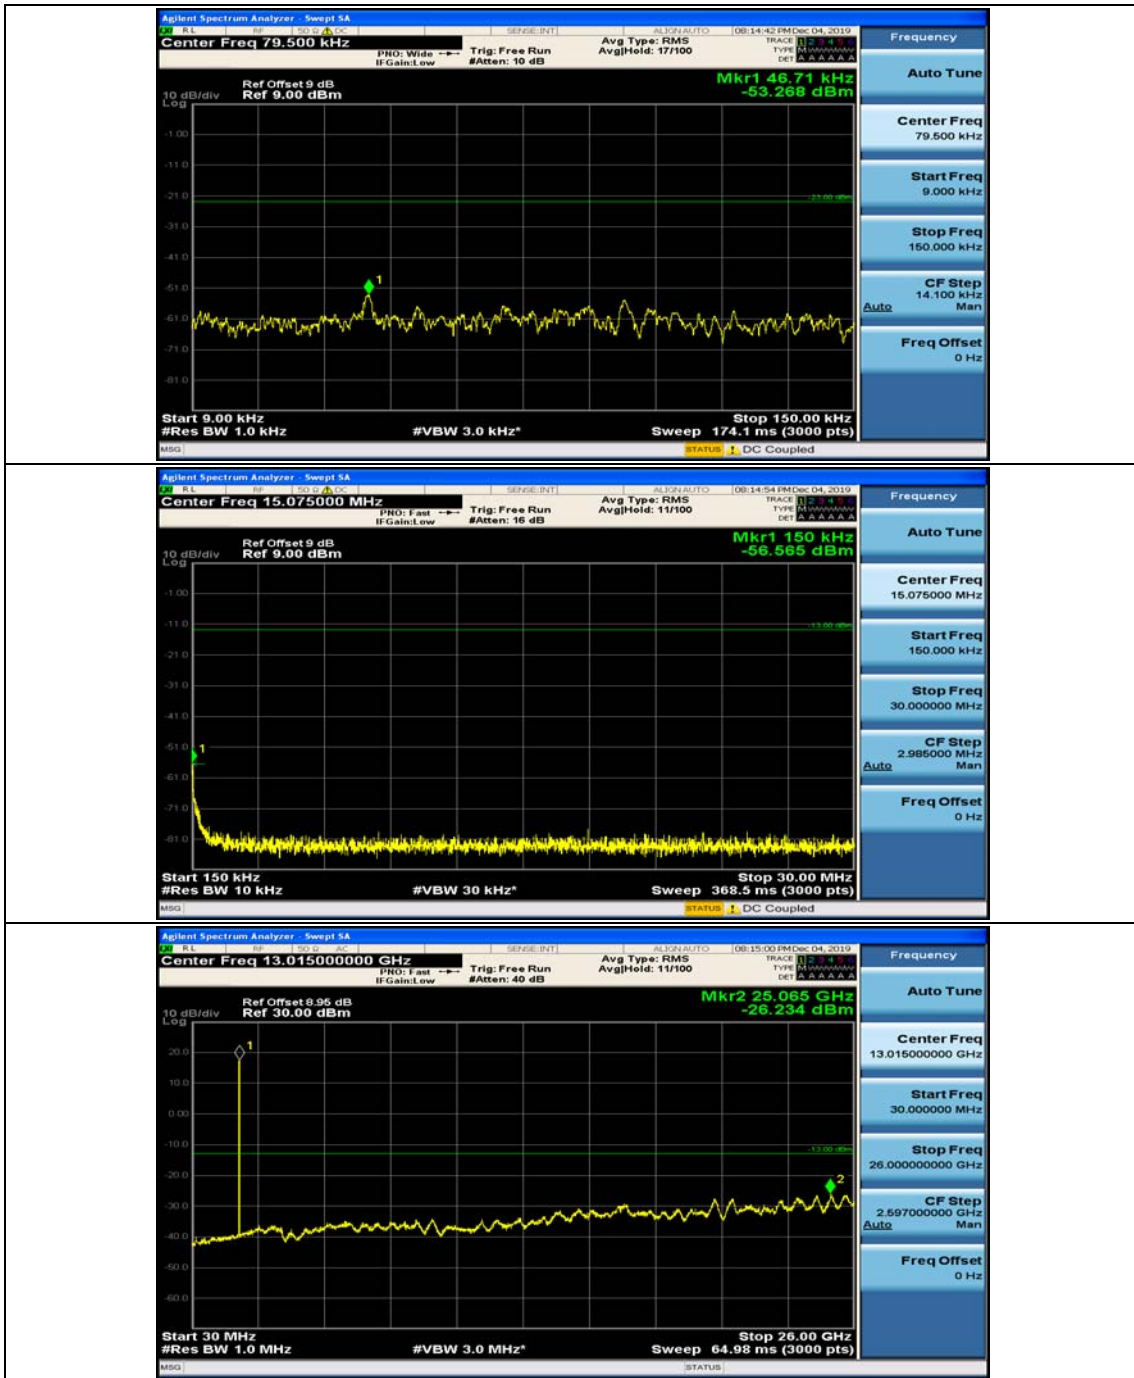

(Channel Bandwidth: 3 MHz)\_HCH\_16QAM\_1RB#0

(Channel Bandwidth: 3 MHz)\_HCH\_16QAM\_1RB#7

Channel Bandwidth: 5 MHz

(Channel Bandwidth: 5 MHz)\_MCH\_QPSK\_1RB#0

(Channel Bandwidth: 5 MHz)\_MCH\_QPSK\_1RB#12

(Channel Bandwidth: 5 MHz)\_HCH\_QPSK\_1RB#0

(Channel Bandwidth: 5 MHz)\_HCH\_QPSK\_1RB#12

(Channel Bandwidth: 5 MHz)\_LCH\_16QAM\_1RB#0

(Channel Bandwidth: 5 MHz)\_LCH\_16QAM\_1RB#12

(Channel Bandwidth: 5 MHz)\_MCH\_16QAM\_1RB#0