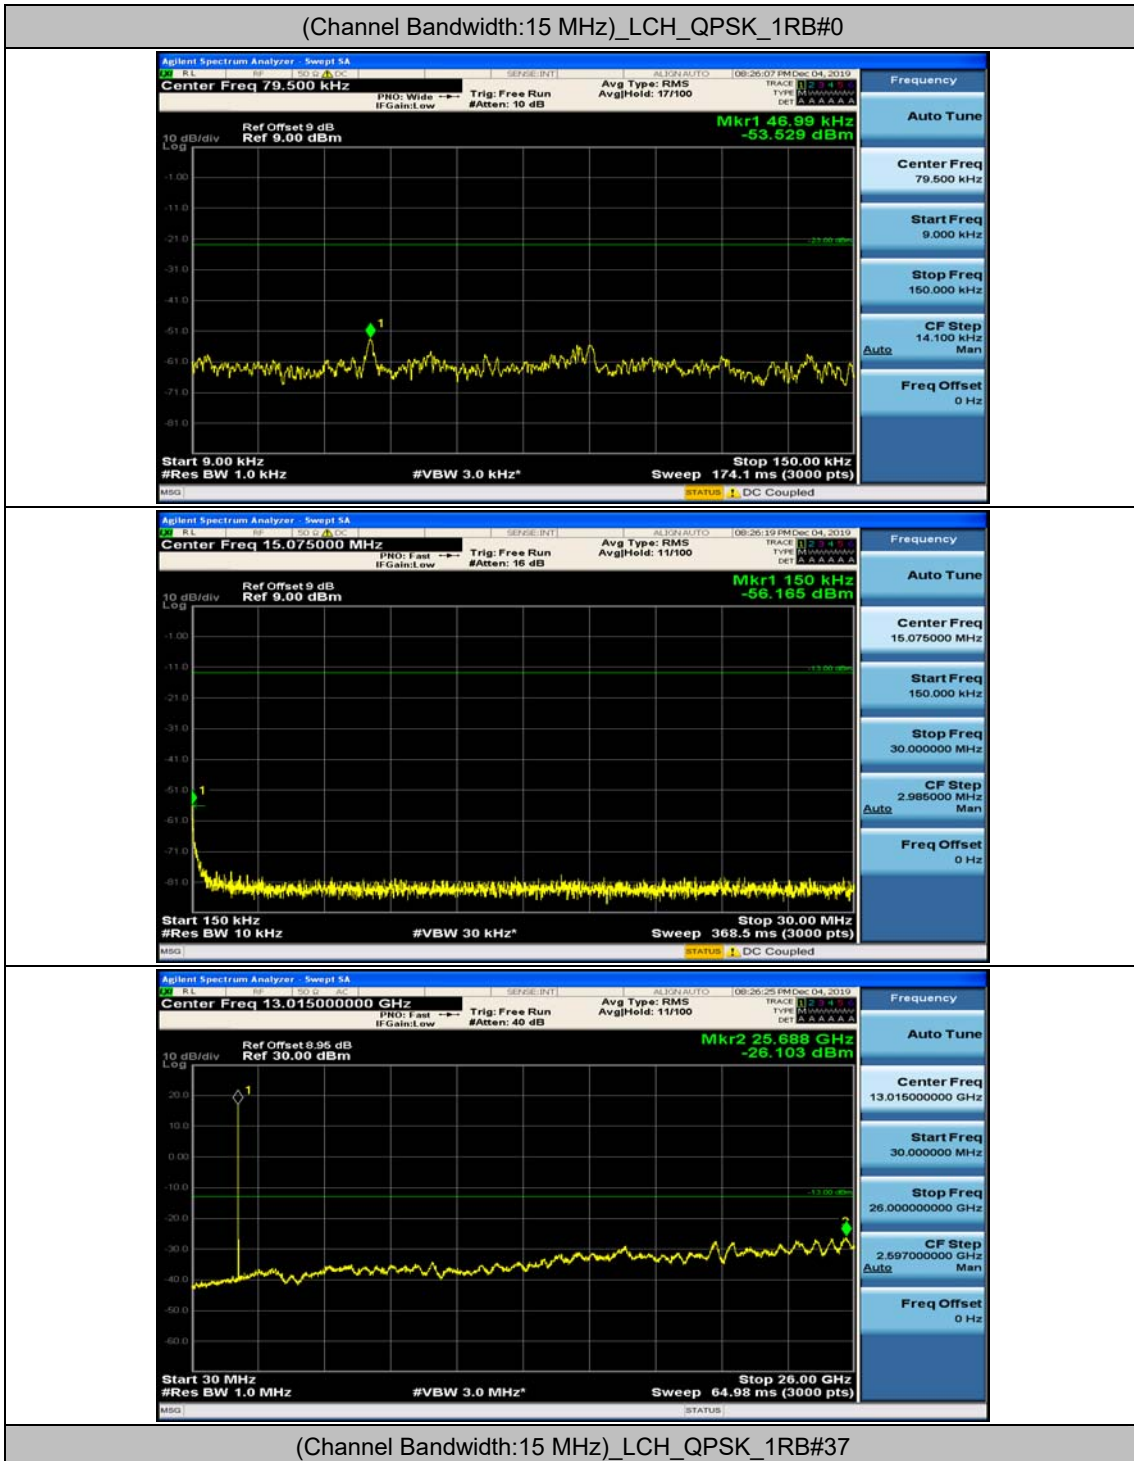

Channel Bandwidth: 10 MHz\_MCH\_16QAM\_1RB#0

Channel Bandwidth: 10 MHz\_MCH\_16QAM\_1RB#24

Channel Bandwidth: 10 MHz\_HCH\_16QAM\_1RB#0

Channel Bandwidth: 10 MHz\_HCH\_16QAM\_1RB#24

Channel Bandwidth: 15 MHz