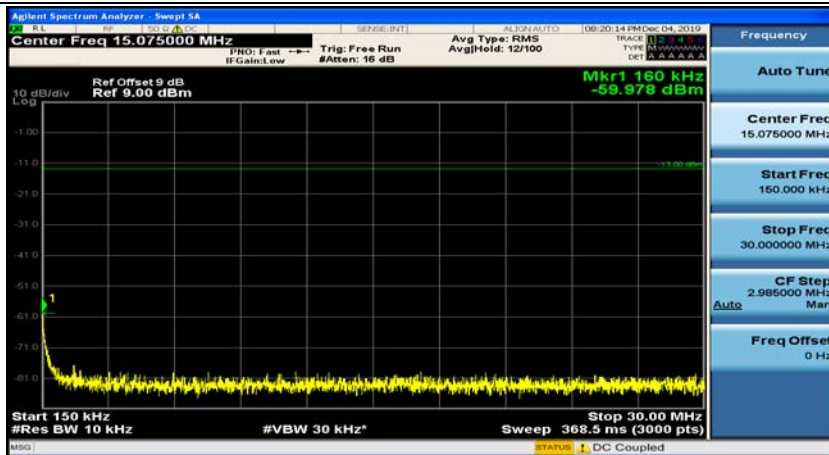

Channel Bandwidth: 10 MHz\_MCH\_QPSK\_1RB#24

Channel Bandwidth: 10 MHz\_HCH\_QPSK\_1RB#0

Channel Bandwidth: 10 MHz\_HCH\_QPSK\_1RB#24

Channel Bandwidth: 10 MHz\_LCH\_16QAM\_1RB#0

Channel Bandwidth: 10 MHz\_LCH\_16QAM\_1RB#24