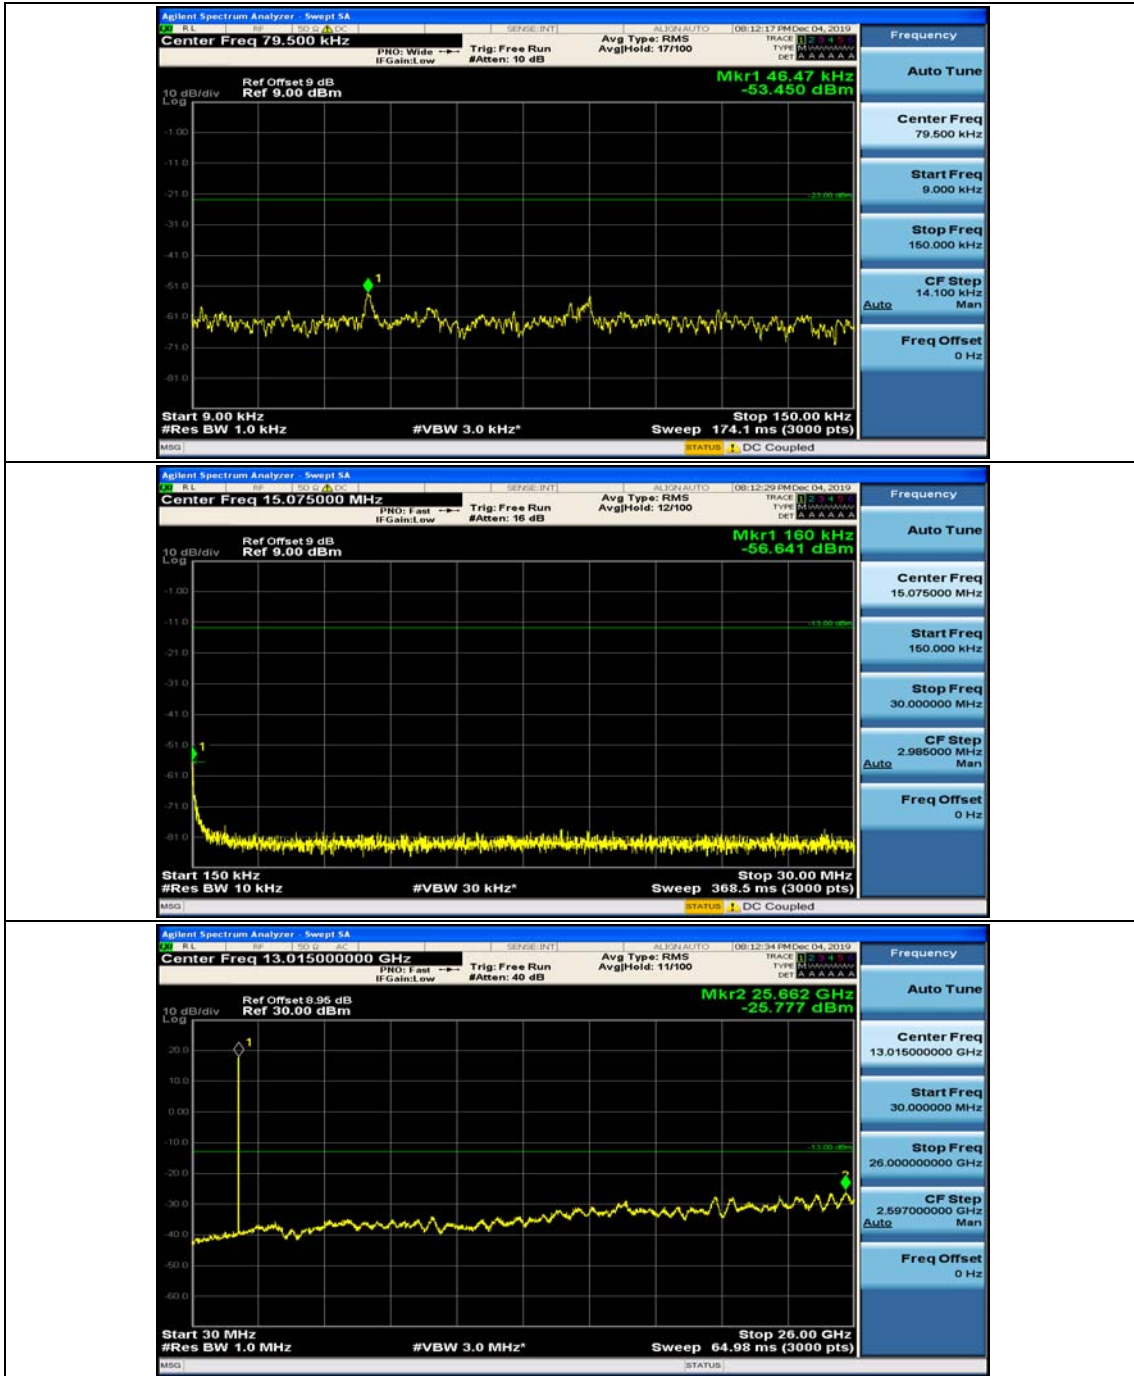

(Channel Bandwidth: 3 MHz)\_HCH\_16QAM\_1RB#0

(Channel Bandwidth: 3 MHz)\_HCH\_16QAM\_1RB#7

Channel Bandwidth: 5 MHz

(Channel Bandwidth: 5 MHz)\_MCH\_QPSK\_1RB#0

(Channel Bandwidth: 5 MHz)\_MCH\_QPSK\_1RB#12

(Channel Bandwidth: 5 MHz)\_HCH\_QPSK\_1RB#0

(Channel Bandwidth: 5 MHz)\_HCH\_QPSK\_1RB#12

(Channel Bandwidth: 5 MHz)\_LCH\_16QAM\_1RB#0

(Channel Bandwidth: 5 MHz)\_LCH\_16QAM\_1RB#12

(Channel Bandwidth: 5 MHz)\_MCH\_16QAM\_1RB#0

(Channel Bandwidth: 5 MHz)\_MCH\_16QAM\_1RB#12

(Channel Bandwidth: 5 MHz)\_HCH\_16QAM\_1RB#0

(Channel Bandwidth: 5 MHz)\_HCH\_16QAM\_1RB#12

Channel Bandwidth: 10 MHz

Channel Bandwidth: 10 MHz\_MCH\_QPSK\_1RB#0