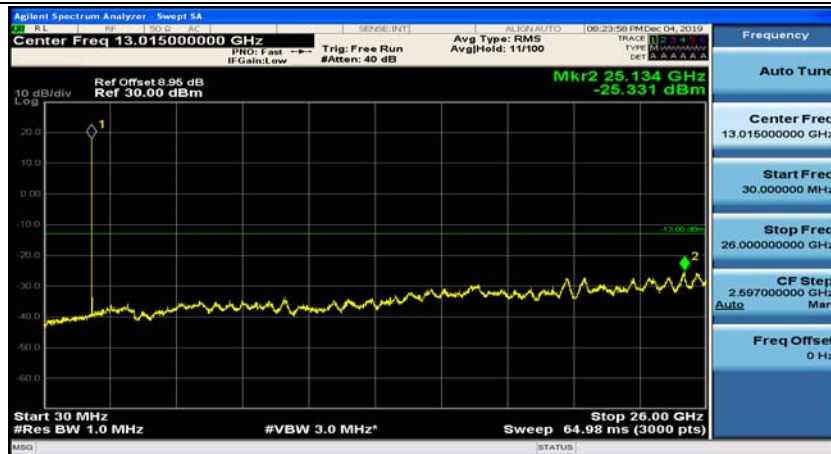

Channel Bandwidth: 10 MHz_HCH_QPSK_1RB#0

Channel Bandwidth: 10 MHz_HCH_QPSK_1RB#24