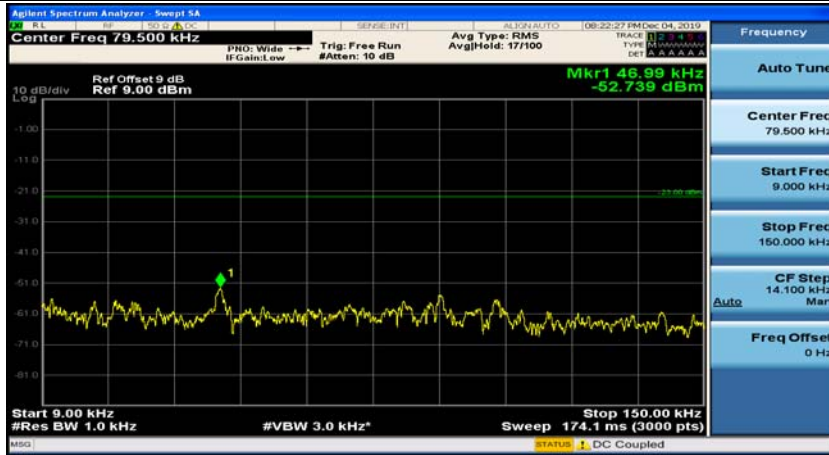

Channel Bandwidth: 10 MHz_MCH_16QAM_1RB#0

Channel Bandwidth: 10 MHz_MCH_16QAM_1RB#24