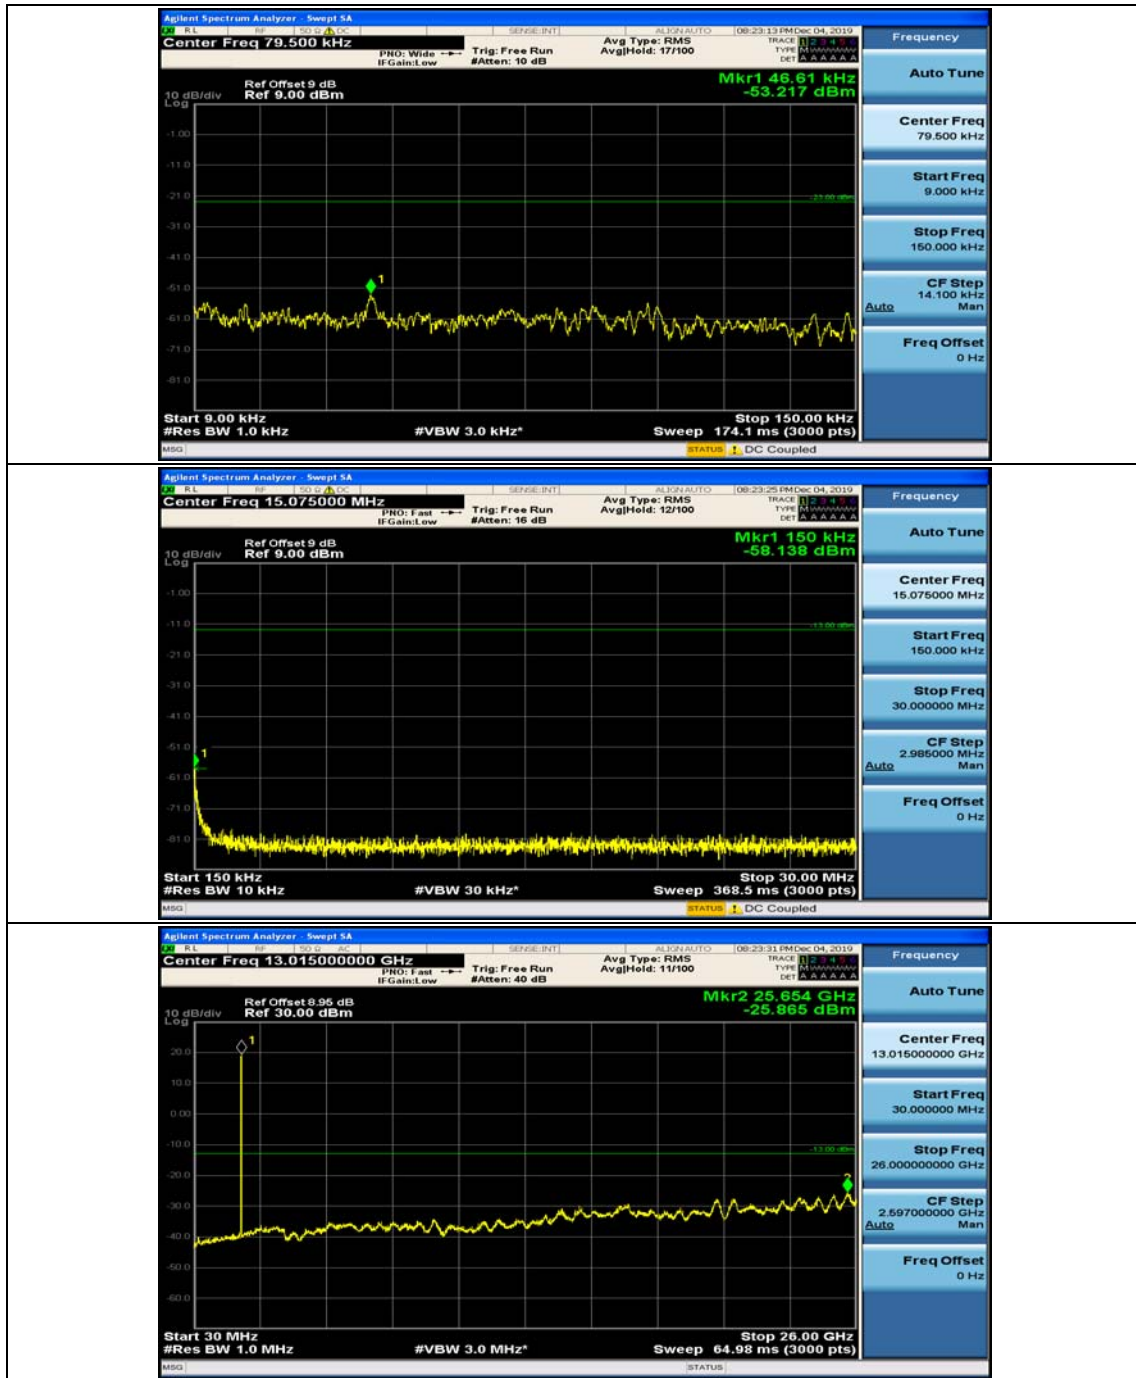

Channel Bandwidth: 10 MHz\_MCH\_QPSK\_1RB#24

Channel Bandwidth: 10 MHz\_HCH\_QPSK\_1RB#0

Channel Bandwidth: 10 MHz\_HCH\_QPSK\_1RB#24

Channel Bandwidth: 10 MHz\_LCH\_16QAM\_1RB#0

Channel Bandwidth: 10 MHz\_LCH\_16QAM\_1RB#24

Channel Bandwidth: 10 MHz\_MCH\_16QAM\_1RB#0

Channel Bandwidth: 10 MHz\_MCH\_16QAM\_1RB#24

Channel Bandwidth: 10 MHz\_HCH\_16QAM\_1RB#0

Channel Bandwidth: 10 MHz\_HCH\_16QAM\_1RB#24

Channel Bandwidth: 15 MHz