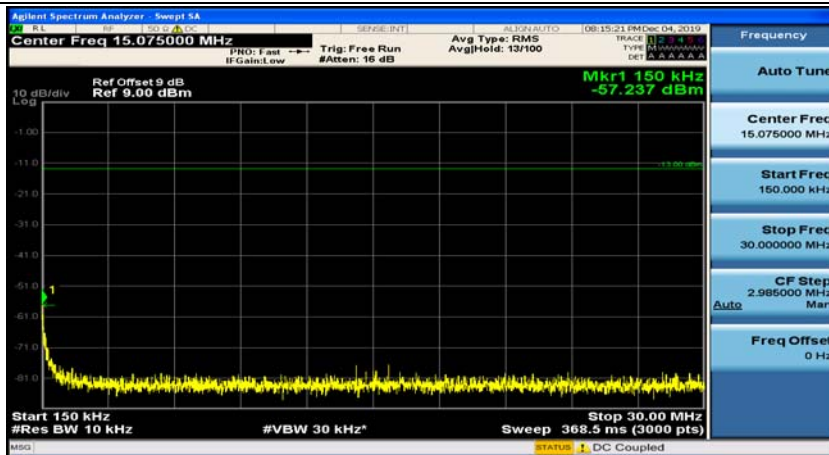

(Channel Bandwidth: 5 MHz)\_HCH\_QPSK\_1RB#0

(Channel Bandwidth: 5 MHz)\_HCH\_QPSK\_1RB#12

(Channel Bandwidth: 5 MHz)\_LCH\_16QAM\_1RB#0

(Channel Bandwidth: 5 MHz)\_LCH\_16QAM\_1RB#12

(Channel Bandwidth: 5 MHz)\_MCH\_16QAM\_1RB#0