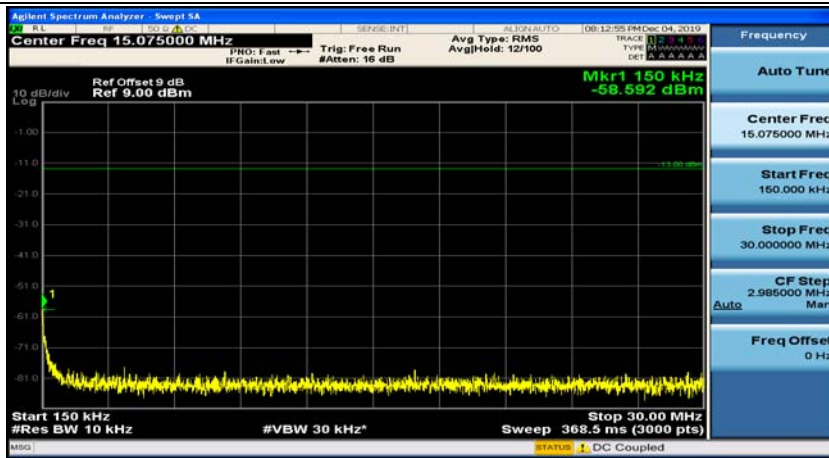

(Channel Bandwidth: 5 MHz)\_HCH\_QPSK\_1RB#0

(Channel Bandwidth: 5 MHz)\_HCH\_QPSK\_1RB#12

(Channel Bandwidth: 5 MHz)\_LCH\_16QAM\_1RB#0

(Channel Bandwidth: 5 MHz)\_LCH\_16QAM\_1RB#12

(Channel Bandwidth: 5 MHz)\_MCH\_16QAM\_1RB#0