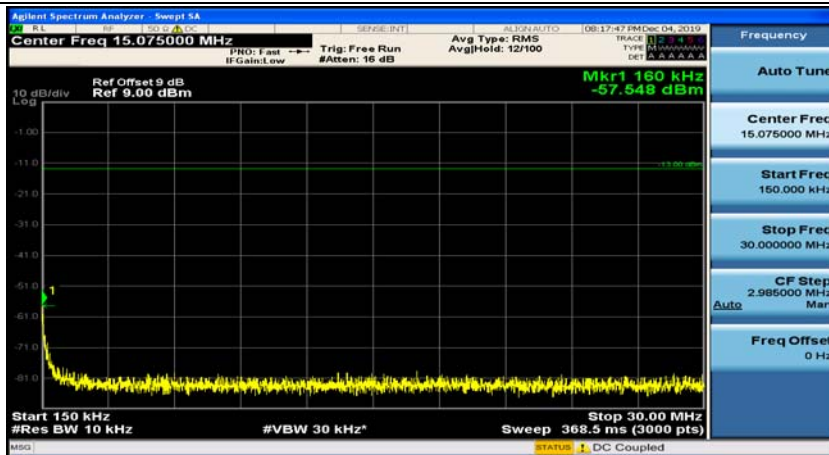

(Channel Bandwidth: 5 MHz)_HCH_16QAM_1RB#0