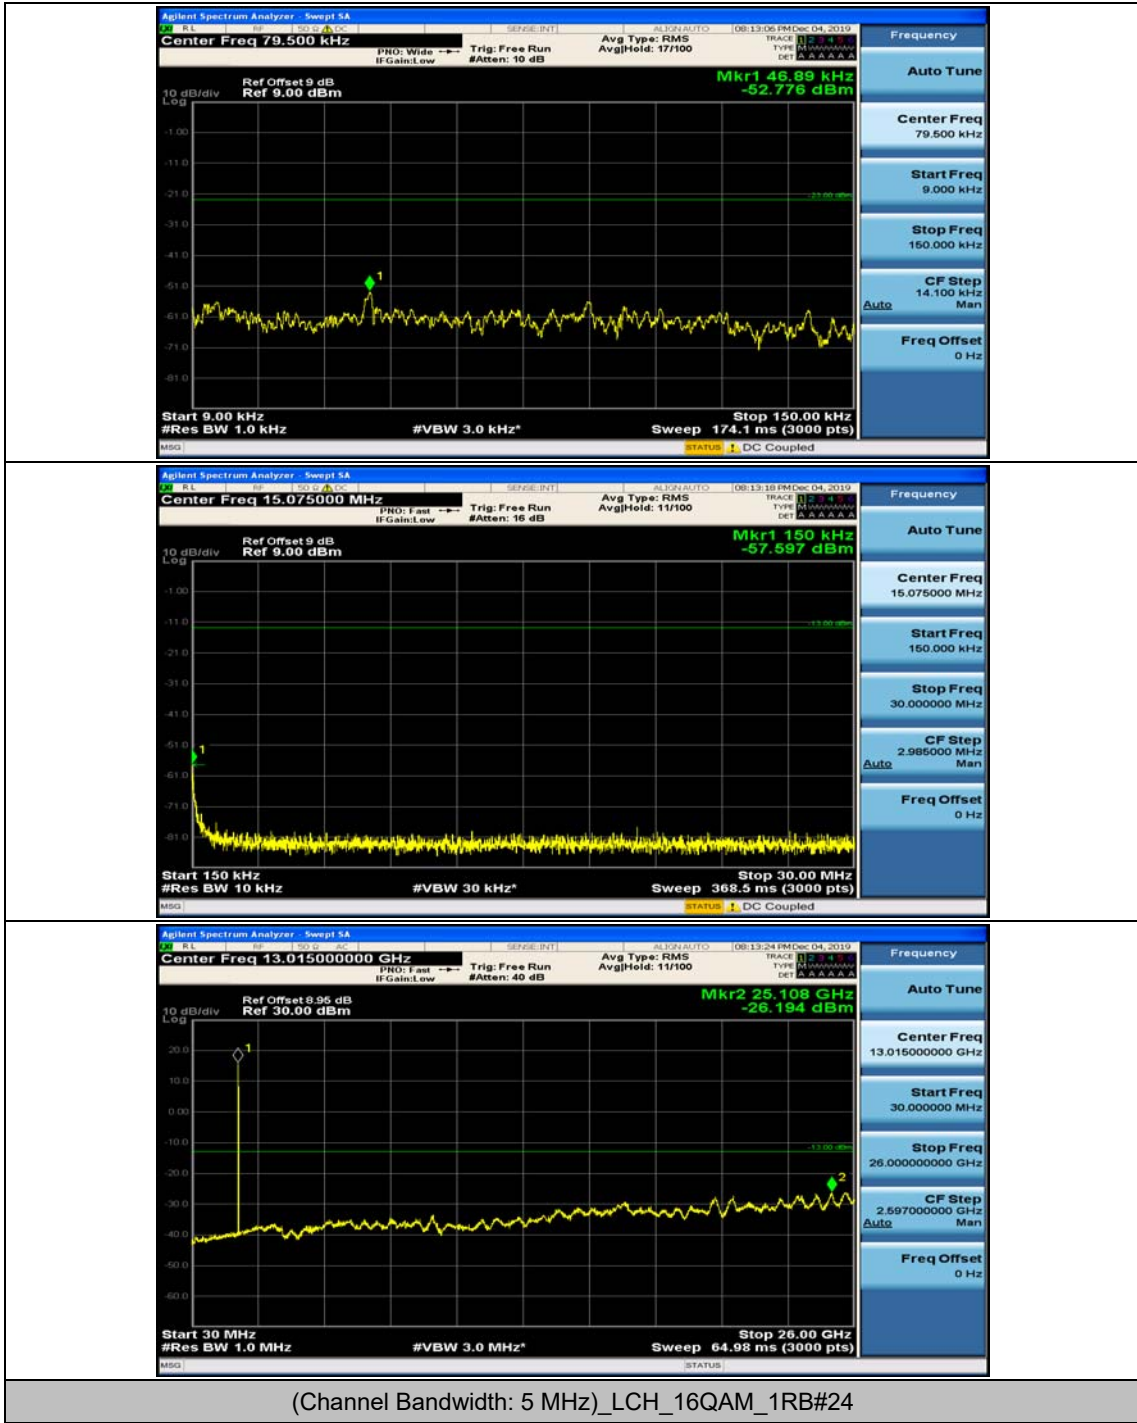

(Channel Bandwidth: 3 MHz)\_HCH\_16QAM\_1RB#0

(Channel Bandwidth: 3 MHz)\_HCH\_16QAM\_1RB#7

Channel Bandwidth: 5 MHz

(Channel Bandwidth: 5 MHz)\_MCH\_QPSK\_1RB#0

(Channel Bandwidth: 5 MHz)\_MCH\_QPSK\_1RB#12

(Channel Bandwidth: 5 MHz)\_HCH\_QPSK\_1RB#0

(Channel Bandwidth: 5 MHz)\_HCH\_QPSK\_1RB#12

(Channel Bandwidth: 5 MHz)\_LCH\_16QAM\_1RB#0

(Channel Bandwidth: 5 MHz)\_LCH\_16QAM\_1RB#12

(Channel Bandwidth: 5 MHz)\_MCH\_16QAM\_1RB#0

(Channel Bandwidth: 5 MHz)\_MCH\_16QAM\_1RB#12

(Channel Bandwidth: 5 MHz)\_HCH\_16QAM\_1RB#0

(Channel Bandwidth: 5 MHz)\_HCH\_16QAM\_1RB#12

Channel Bandwidth: 10 MHz

Channel Bandwidth: 10 MHz\_MCH\_QPSK\_1RB#0