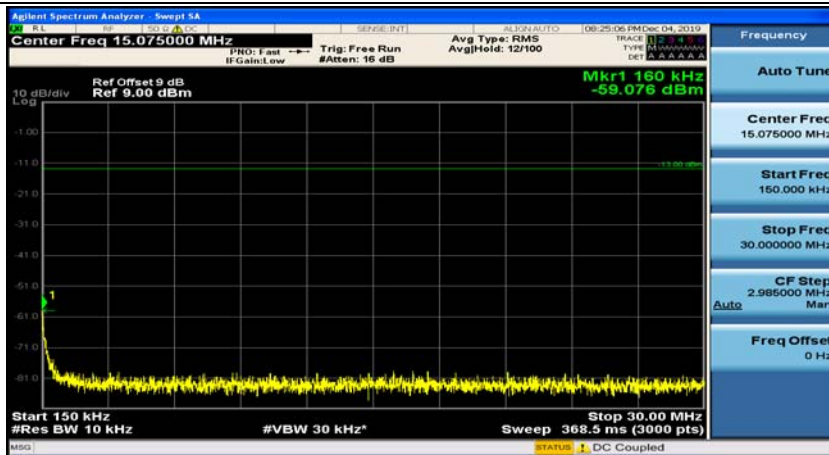

Channel Bandwidth: 10 MHz\_MCH\_16QAM\_1RB#0

Channel Bandwidth: 10 MHz\_MCH\_16QAM\_1RB#24

Channel Bandwidth: 10 MHz\_HCH\_16QAM\_1RB#0

Channel Bandwidth: 10 MHz\_HCH\_16QAM\_1RB#24

Channel Bandwidth: 15 MHz