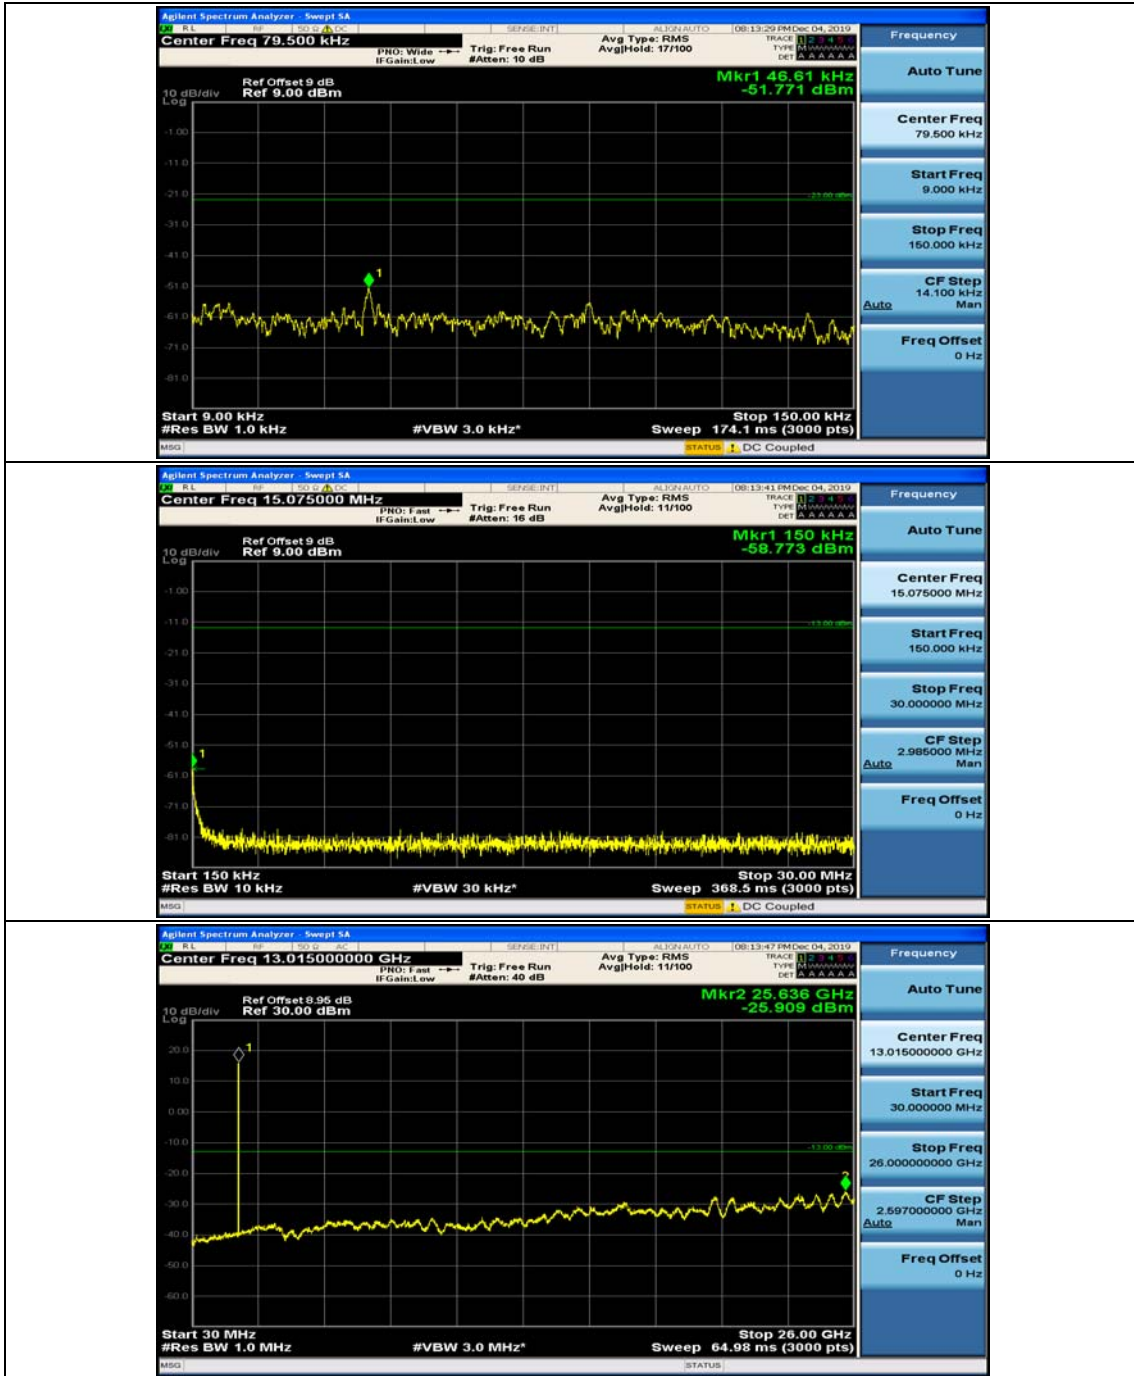

(Channel Bandwidth: 3 MHz)\_HCH\_16QAM\_1RB#0

(Channel Bandwidth: 3 MHz)\_HCH\_16QAM\_1RB#7

Channel Bandwidth: 5 MHz

(Channel Bandwidth: 5 MHz)\_MCH\_QPSK\_1RB#0

(Channel Bandwidth: 5 MHz)\_MCH\_QPSK\_1RB#12

(Channel Bandwidth: 5 MHz)\_HCH\_QPSK\_1RB#0

(Channel Bandwidth: 5 MHz)\_HCH\_QPSK\_1RB#12

(Channel Bandwidth: 5 MHz)\_LCH\_16QAM\_1RB#0

(Channel Bandwidth: 5 MHz)\_LCH\_16QAM\_1RB#12

(Channel Bandwidth: 5 MHz)\_MCH\_16QAM\_1RB#0

(Channel Bandwidth: 5 MHz)\_MCH\_16QAM\_1RB#12

(Channel Bandwidth: 5 MHz)\_HCH\_16QAM\_1RB#0

(Channel Bandwidth: 5 MHz)\_HCH\_16QAM\_1RB#12

Channel Bandwidth: 10 MHz

Channel Bandwidth: 10 MHz\_MCH\_QPSK\_1RB#0