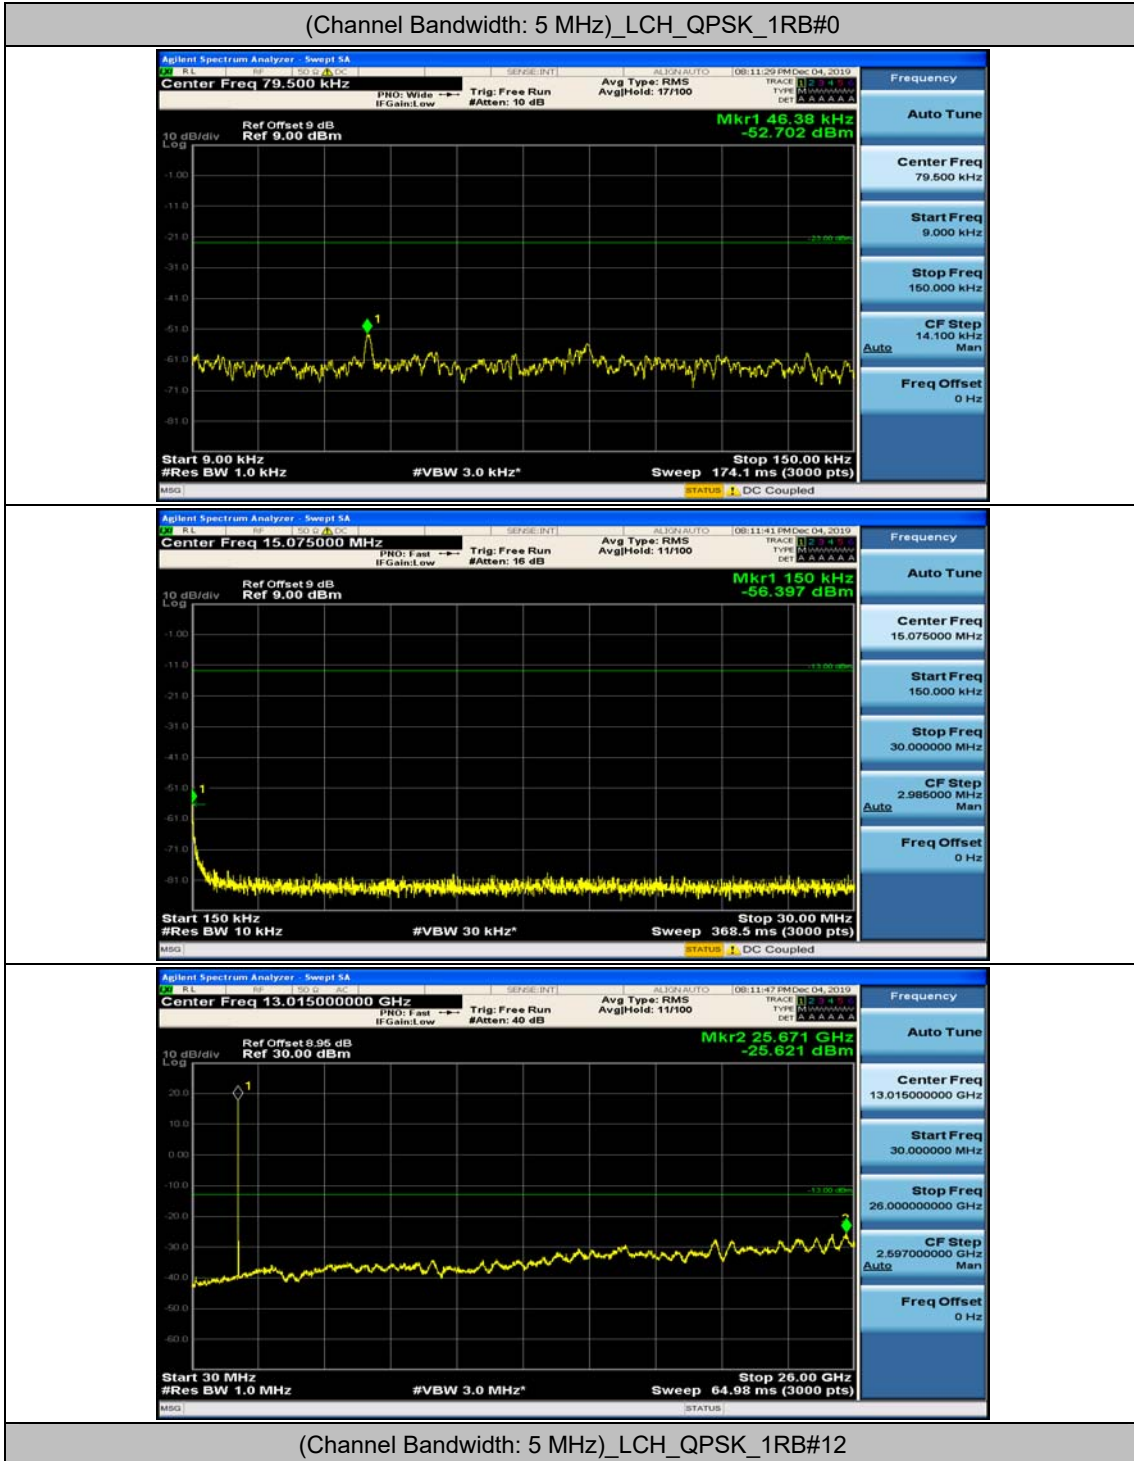

(Channel Bandwidth: 3 MHz)\_HCH\_16QAM\_1RB#0

(Channel Bandwidth: 3 MHz)\_HCH\_16QAM\_1RB#7

Channel Bandwidth: 5 MHz

(Channel Bandwidth: 5 MHz)\_MCH\_QPSK\_1RB#0

(Channel Bandwidth: 5 MHz)\_MCH\_QPSK\_1RB#12

(Channel Bandwidth: 5 MHz)\_HCH\_QPSK\_1RB#0

(Channel Bandwidth: 5 MHz)\_HCH\_QPSK\_1RB#12

(Channel Bandwidth: 5 MHz)\_LCH\_16QAM\_1RB#0

(Channel Bandwidth: 5 MHz)\_LCH\_16QAM\_1RB#12

(Channel Bandwidth: 5 MHz)\_MCH\_16QAM\_1RB#0