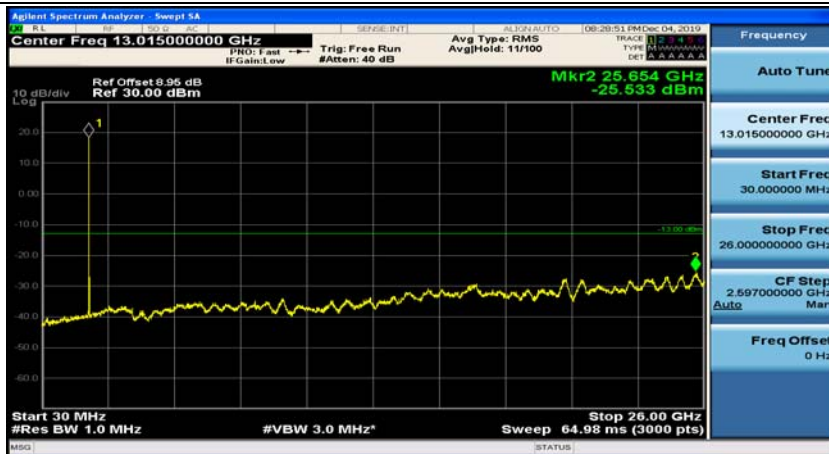

(Channel Bandwidth:15 MHz)_MCH_QPSK_1RB#0

(Channel Bandwidth:15 MHz)_MCH_QPSK_1RB#37