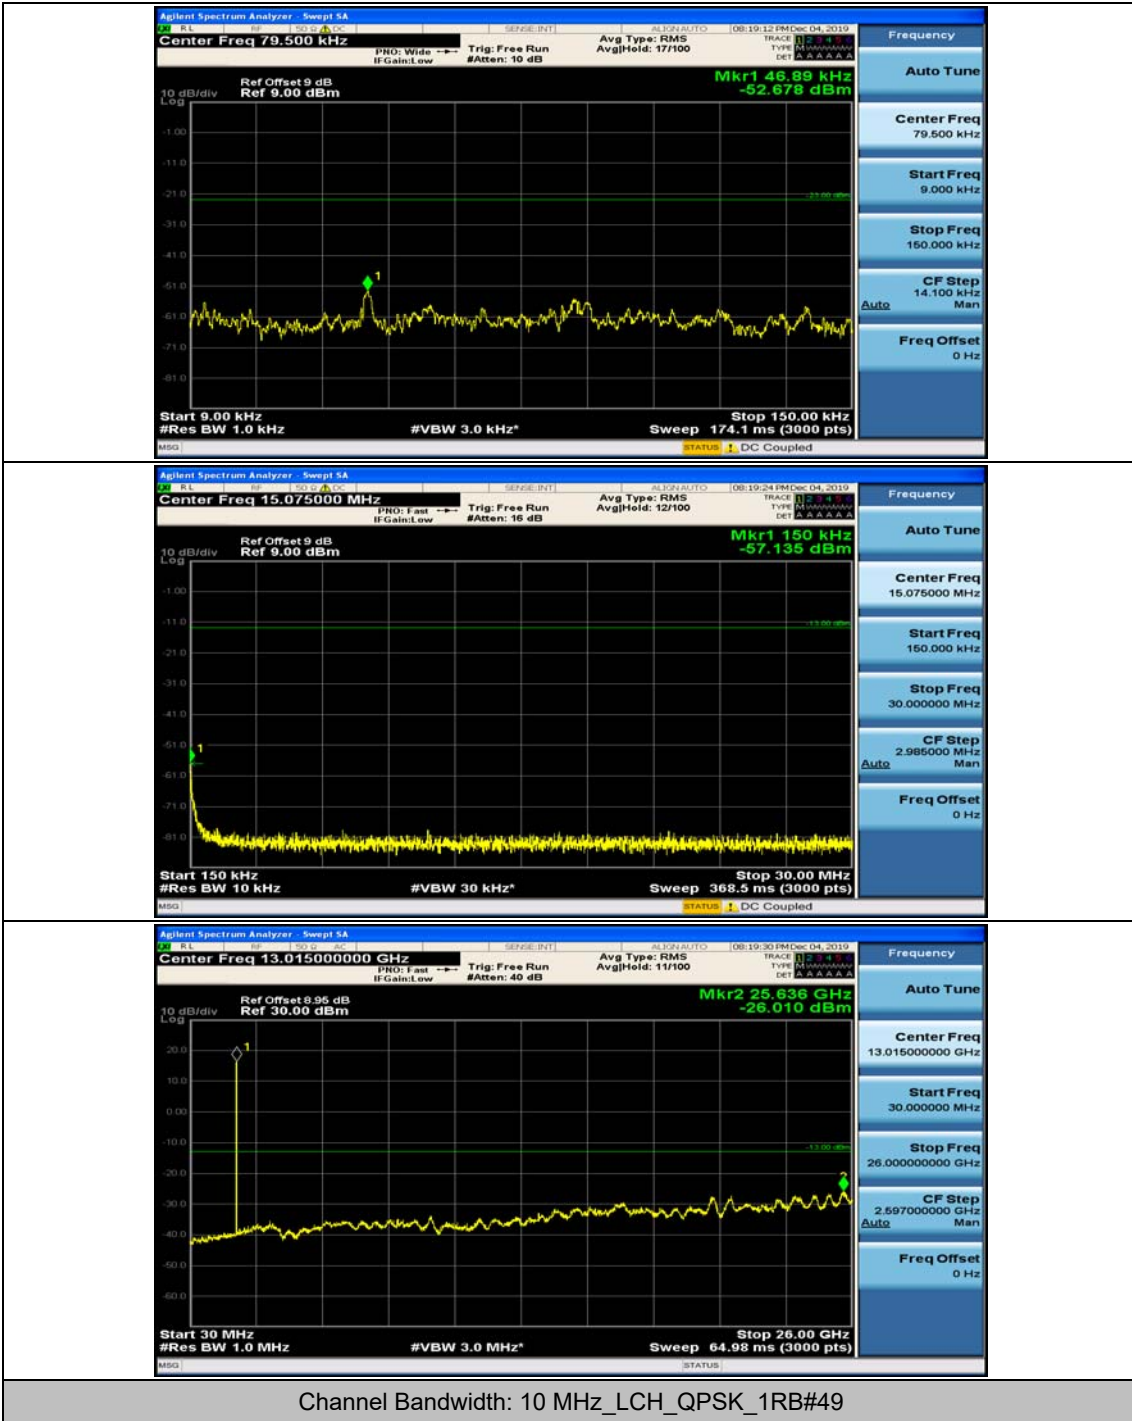

(Channel Bandwidth: 5 MHz)\_HCH\_QPSK\_1RB#0

(Channel Bandwidth: 5 MHz)\_HCH\_QPSK\_1RB#12

(Channel Bandwidth: 5 MHz)\_LCH\_16QAM\_1RB#0

(Channel Bandwidth: 5 MHz)\_LCH\_16QAM\_1RB#12

(Channel Bandwidth: 5 MHz)\_MCH\_16QAM\_1RB#0

(Channel Bandwidth: 5 MHz)\_MCH\_16QAM\_1RB#12

(Channel Bandwidth: 5 MHz)\_HCH\_16QAM\_1RB#0

(Channel Bandwidth: 5 MHz)\_HCH\_16QAM\_1RB#12

Channel Bandwidth: 10 MHz

Channel Bandwidth: 10 MHz\_MCH\_QPSK\_1RB#0

Channel Bandwidth: 10 MHz\_MCH\_QPSK\_1RB#24

Channel Bandwidth: 10 MHz\_HCH\_QPSK\_1RB#0

Channel Bandwidth: 10 MHz\_HCH\_QPSK\_1RB#24

Channel Bandwidth: 10 MHz\_LCH\_16QAM\_1RB#0

Channel Bandwidth: 10 MHz\_LCH\_16QAM\_1RB#24