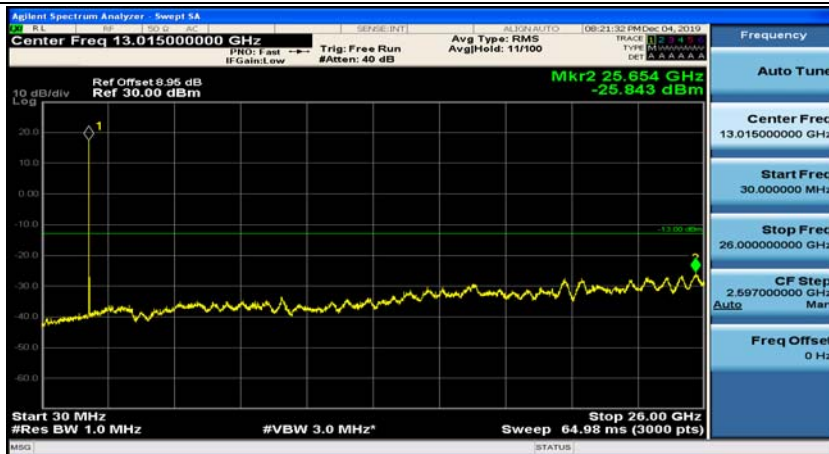

(Channel Bandwidth: 5 MHz)\_MCH\_16QAM\_1RB#12

(Channel Bandwidth: 5 MHz)\_HCH\_16QAM\_1RB#0

(Channel Bandwidth: 5 MHz)\_HCH\_16QAM\_1RB#12

Channel Bandwidth: 10 MHz

Channel Bandwidth: 10 MHz\_MCH\_QPSK\_1RB#0