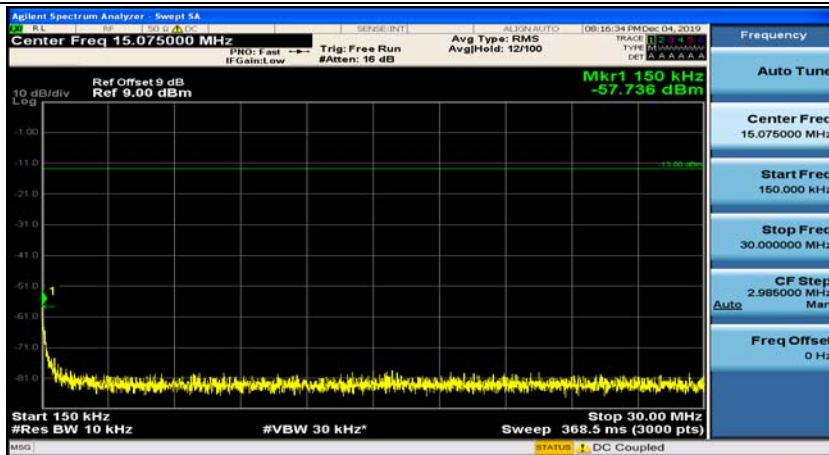

(Channel Bandwidth: 3 MHz)\_HCH\_16QAM\_1RB#0

(Channel Bandwidth: 3 MHz)\_HCH\_16QAM\_1RB#7

Channel Bandwidth: 5 MHz

(Channel Bandwidth: 5 MHz)\_MCH\_QPSK\_1RB#0

(Channel Bandwidth: 5 MHz)\_MCH\_QPSK\_1RB#12

(Channel Bandwidth: 5 MHz)\_HCH\_QPSK\_1RB#0

(Channel Bandwidth: 5 MHz)\_HCH\_QPSK\_1RB#12

(Channel Bandwidth: 5 MHz)\_LCH\_16QAM\_1RB#0

(Channel Bandwidth: 5 MHz)\_LCH\_16QAM\_1RB#12

(Channel Bandwidth: 5 MHz)\_MCH\_16QAM\_1RB#0