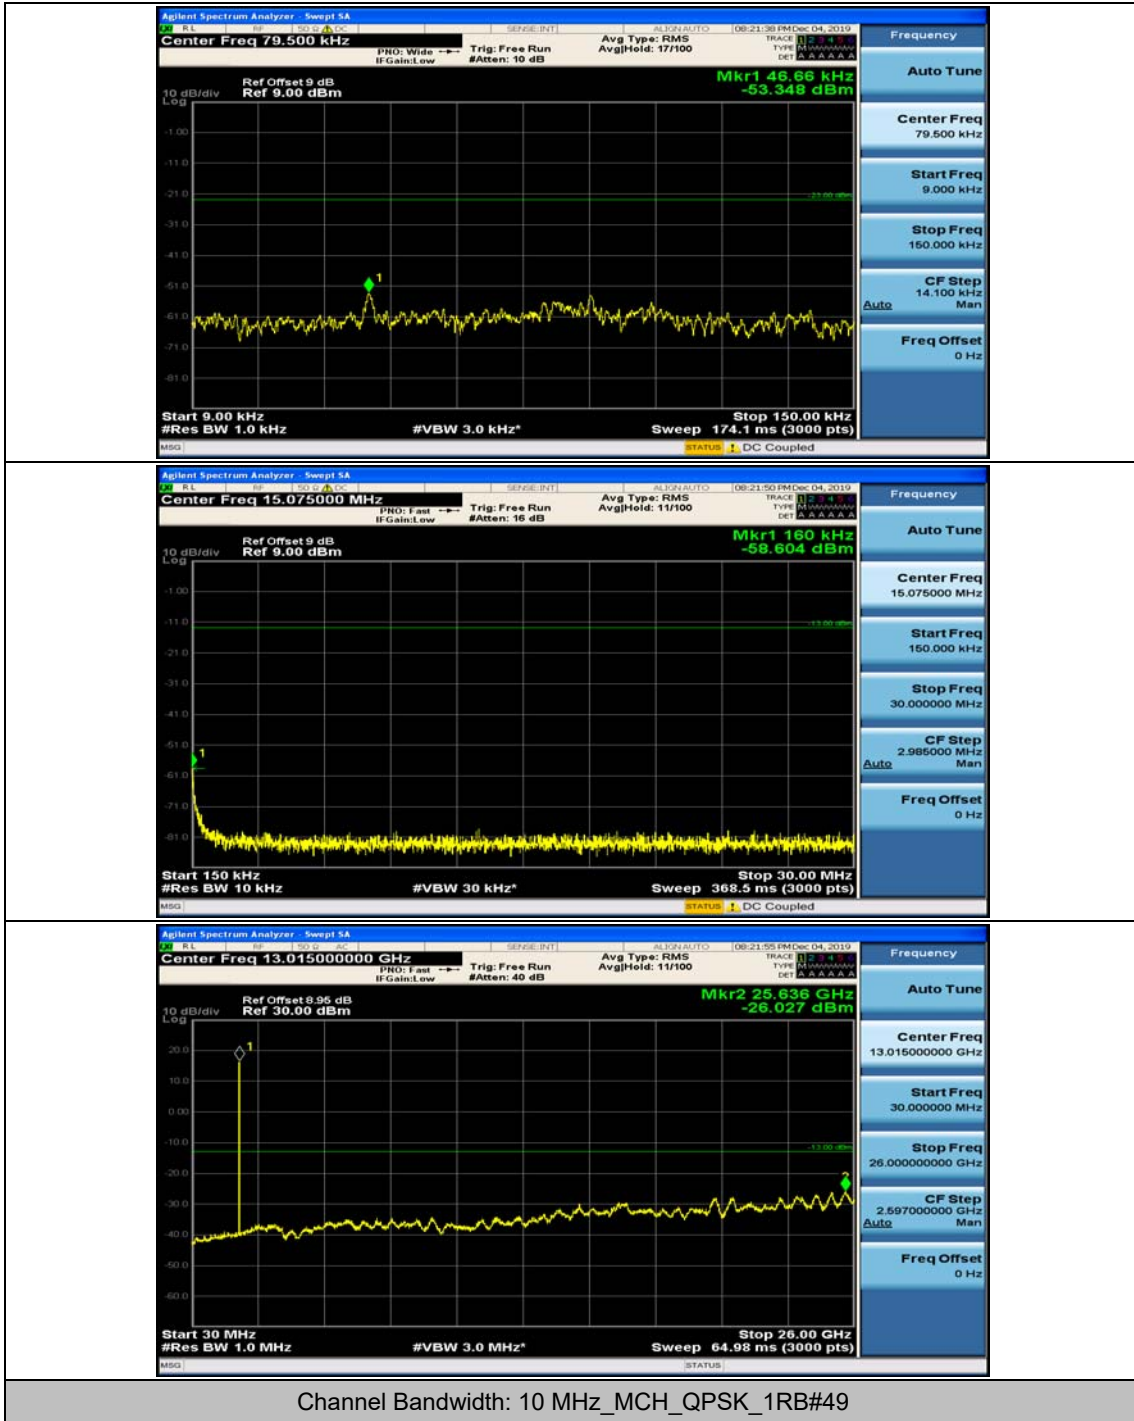

(Channel Bandwidth: 5 MHz)\_HCH\_QPSK\_1RB#0

(Channel Bandwidth: 5 MHz)\_HCH\_QPSK\_1RB#12

(Channel Bandwidth: 5 MHz)\_LCH\_16QAM\_1RB#0

(Channel Bandwidth: 5 MHz)\_LCH\_16QAM\_1RB#12

(Channel Bandwidth: 5 MHz)\_MCH\_16QAM\_1RB#0

(Channel Bandwidth: 5 MHz)\_MCH\_16QAM\_1RB#12

(Channel Bandwidth: 5 MHz)\_HCH\_16QAM\_1RB#0

(Channel Bandwidth: 5 MHz)\_HCH\_16QAM\_1RB#12

Channel Bandwidth: 10 MHz

Channel Bandwidth: 10 MHz\_MCH\_QPSK\_1RB#0

Channel Bandwidth: 10 MHz\_MCH\_QPSK\_1RB#24

Channel Bandwidth: 10 MHz\_HCH\_QPSK\_1RB#0

Channel Bandwidth: 10 MHz\_HCH\_QPSK\_1RB#24

Channel Bandwidth: 10 MHz\_LCH\_16QAM\_1RB#0

Channel Bandwidth: 10 MHz\_LCH\_16QAM\_1RB#24