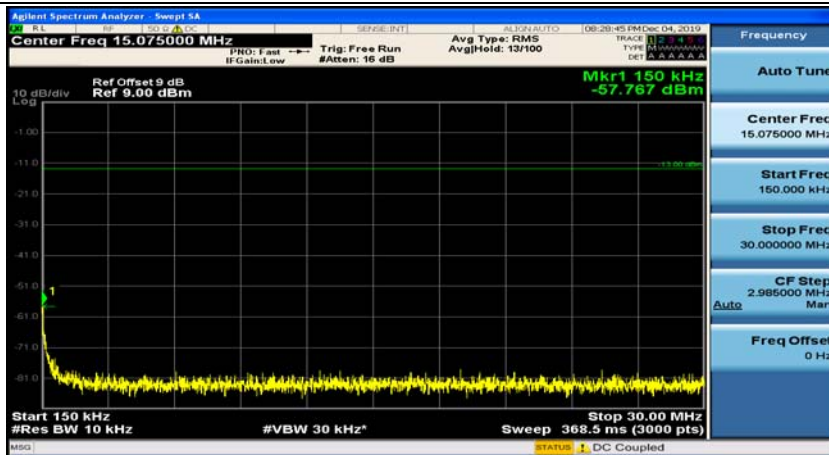

(Channel Bandwidth:15 MHz)_MCH_QPSK_1RB#0

(Channel Bandwidth:15 MHz)_MCH_QPSK_1RB#37