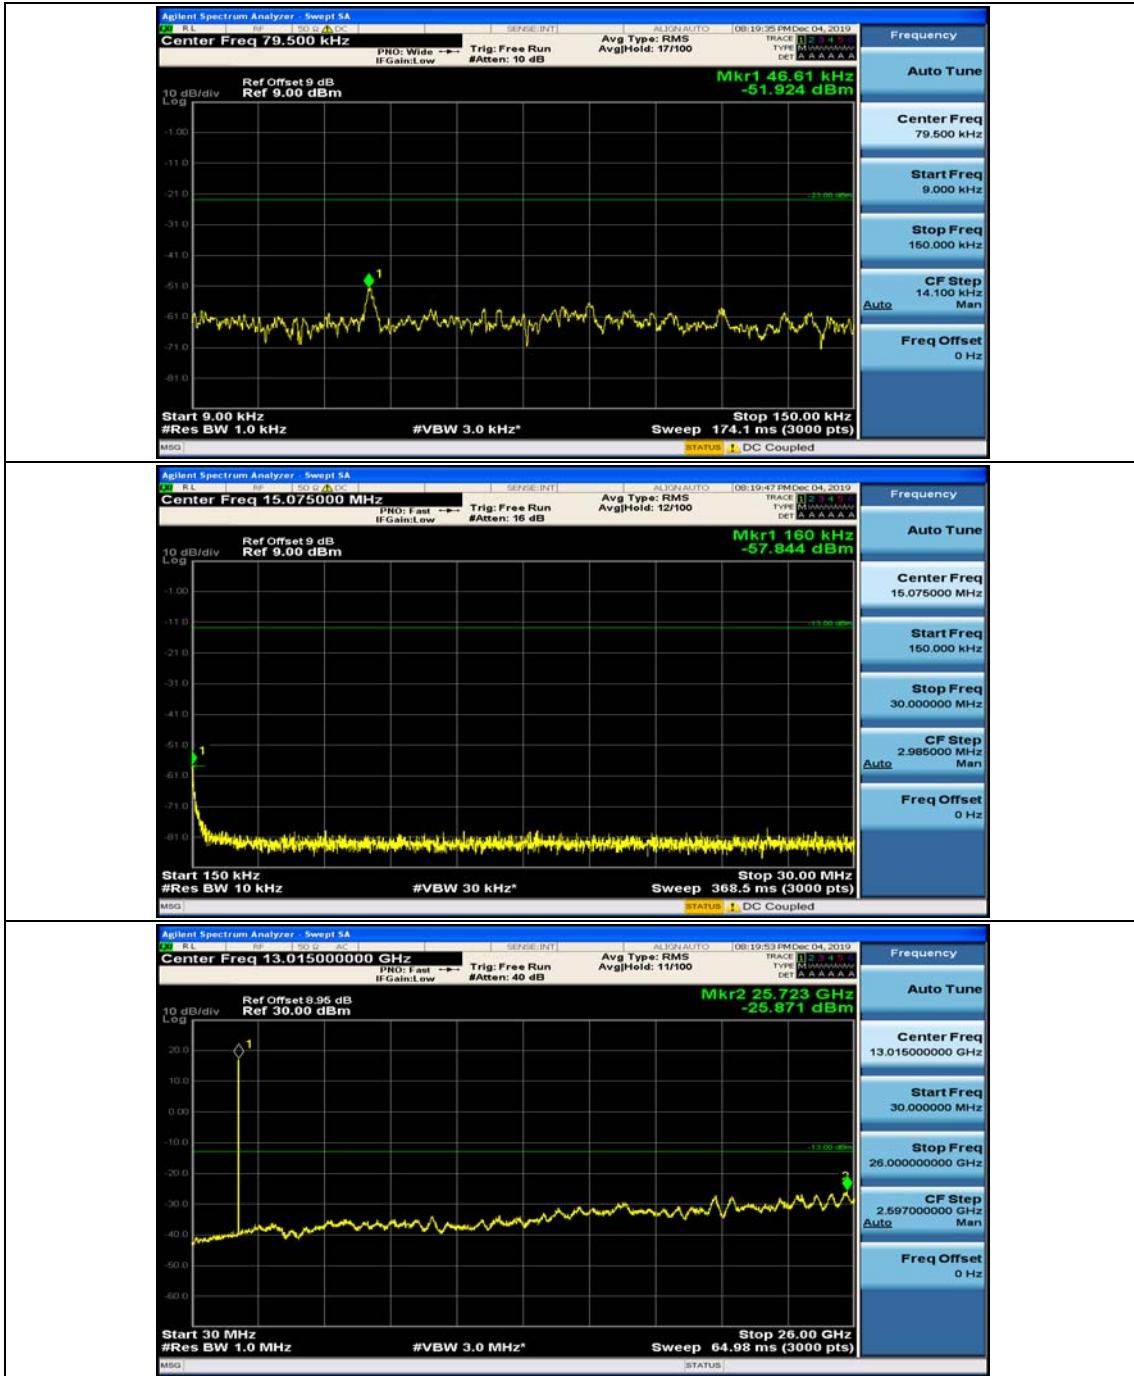

(Channel Bandwidth: 5 MHz)\_HCH\_QPSK\_1RB#0

(Channel Bandwidth: 5 MHz)\_HCH\_QPSK\_1RB#12

(Channel Bandwidth: 5 MHz)\_LCH\_16QAM\_1RB#0

(Channel Bandwidth: 5 MHz)\_LCH\_16QAM\_1RB#12

(Channel Bandwidth: 5 MHz)\_MCH\_16QAM\_1RB#0

(Channel Bandwidth: 5 MHz)\_MCH\_16QAM\_1RB#12

(Channel Bandwidth: 5 MHz)\_HCH\_16QAM\_1RB#0

(Channel Bandwidth: 5 MHz)\_HCH\_16QAM\_1RB#12

Channel Bandwidth: 10 MHz

Channel Bandwidth: 10 MHz\_MCH\_QPSK\_1RB#0

Channel Bandwidth: 10 MHz\_MCH\_QPSK\_1RB#24

Channel Bandwidth: 10 MHz\_HCH\_QPSK\_1RB#0

Channel Bandwidth: 10 MHz\_HCH\_QPSK\_1RB#24

Channel Bandwidth: 10 MHz\_LCH\_16QAM\_1RB#0

Channel Bandwidth: 10 MHz\_LCH\_16QAM\_1RB#24