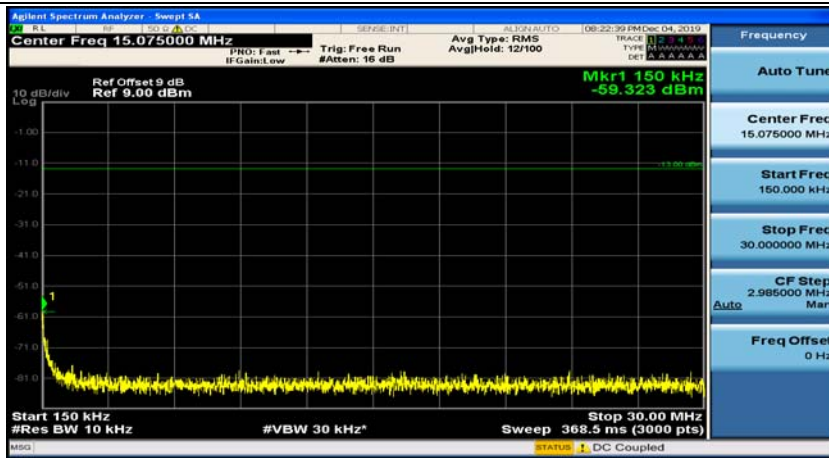

Channel Bandwidth: 10 MHz_MCH_16QAM_1RB#0

Channel Bandwidth: 10 MHz_MCH_16QAM_1RB#24