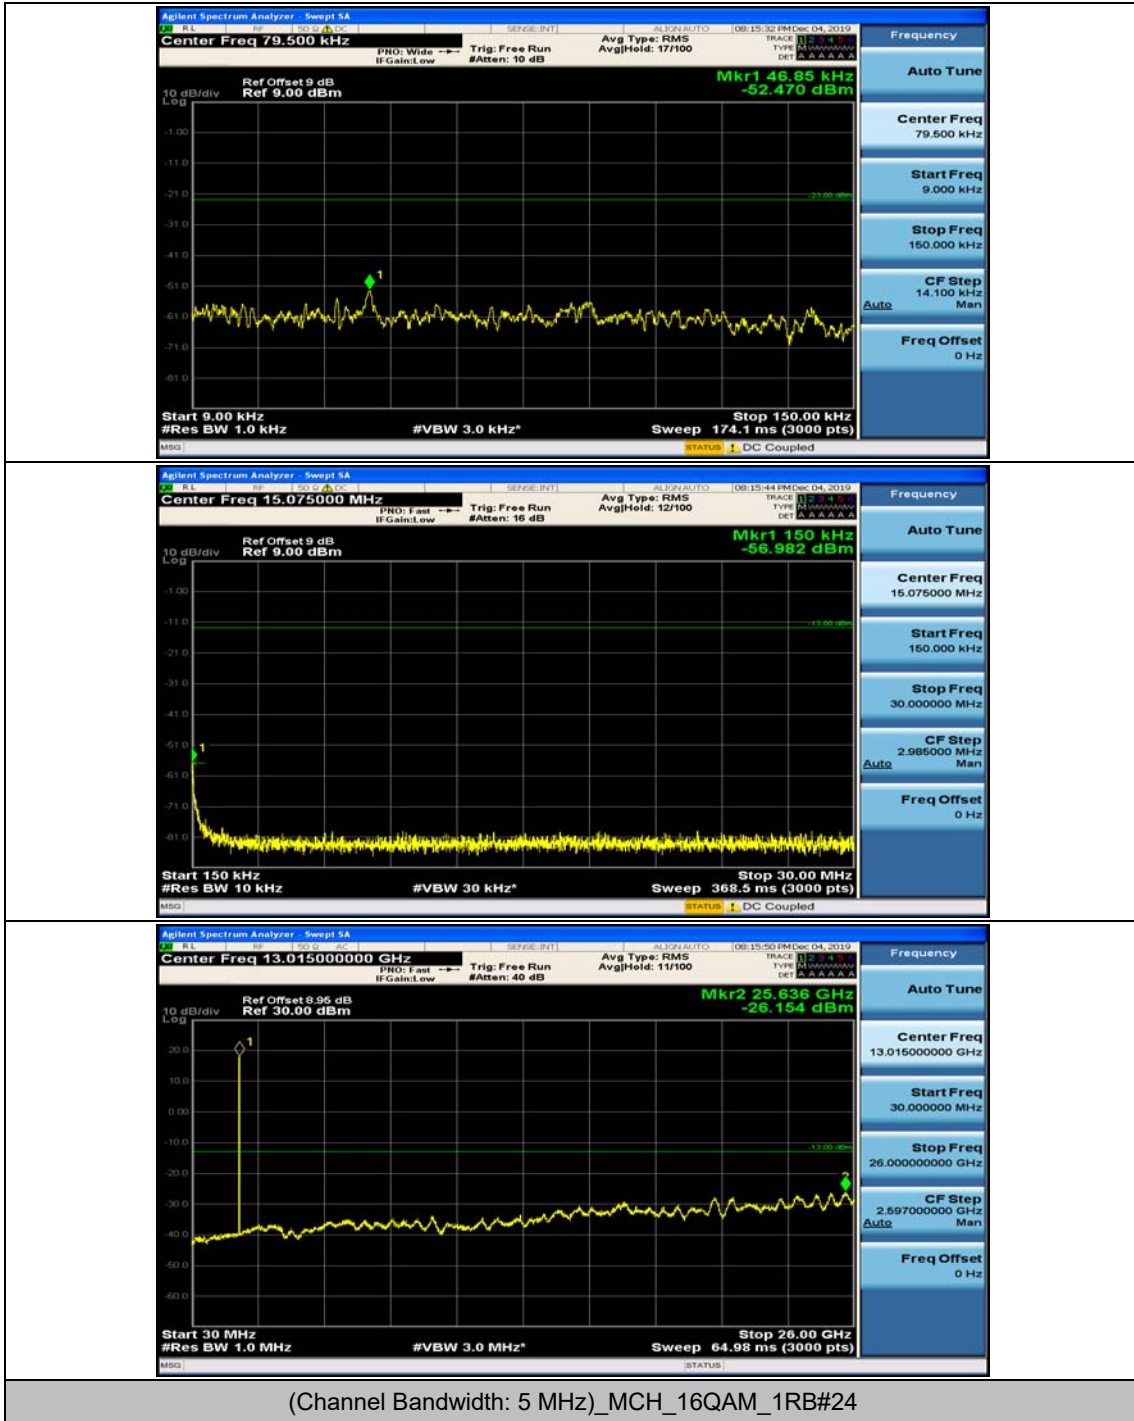

(Channel Bandwidth: 3 MHz)\_HCH\_16QAM\_1RB#0

(Channel Bandwidth: 3 MHz)\_HCH\_16QAM\_1RB#7

Channel Bandwidth: 5 MHz

(Channel Bandwidth: 5 MHz)\_MCH\_QPSK\_1RB#0

(Channel Bandwidth: 5 MHz)\_MCH\_QPSK\_1RB#12

(Channel Bandwidth: 5 MHz)\_HCH\_QPSK\_1RB#0

(Channel Bandwidth: 5 MHz)\_HCH\_QPSK\_1RB#12

(Channel Bandwidth: 5 MHz)\_LCH\_16QAM\_1RB#0

(Channel Bandwidth: 5 MHz)\_LCH\_16QAM\_1RB#12

(Channel Bandwidth: 5 MHz)\_MCH\_16QAM\_1RB#0

(Channel Bandwidth: 5 MHz)\_MCH\_16QAM\_1RB#12

(Channel Bandwidth: 5 MHz)\_HCH\_16QAM\_1RB#0

(Channel Bandwidth: 5 MHz)\_HCH\_16QAM\_1RB#12

Channel Bandwidth: 10 MHz

Channel Bandwidth: 10 MHz\_MCH\_QPSK\_1RB#0