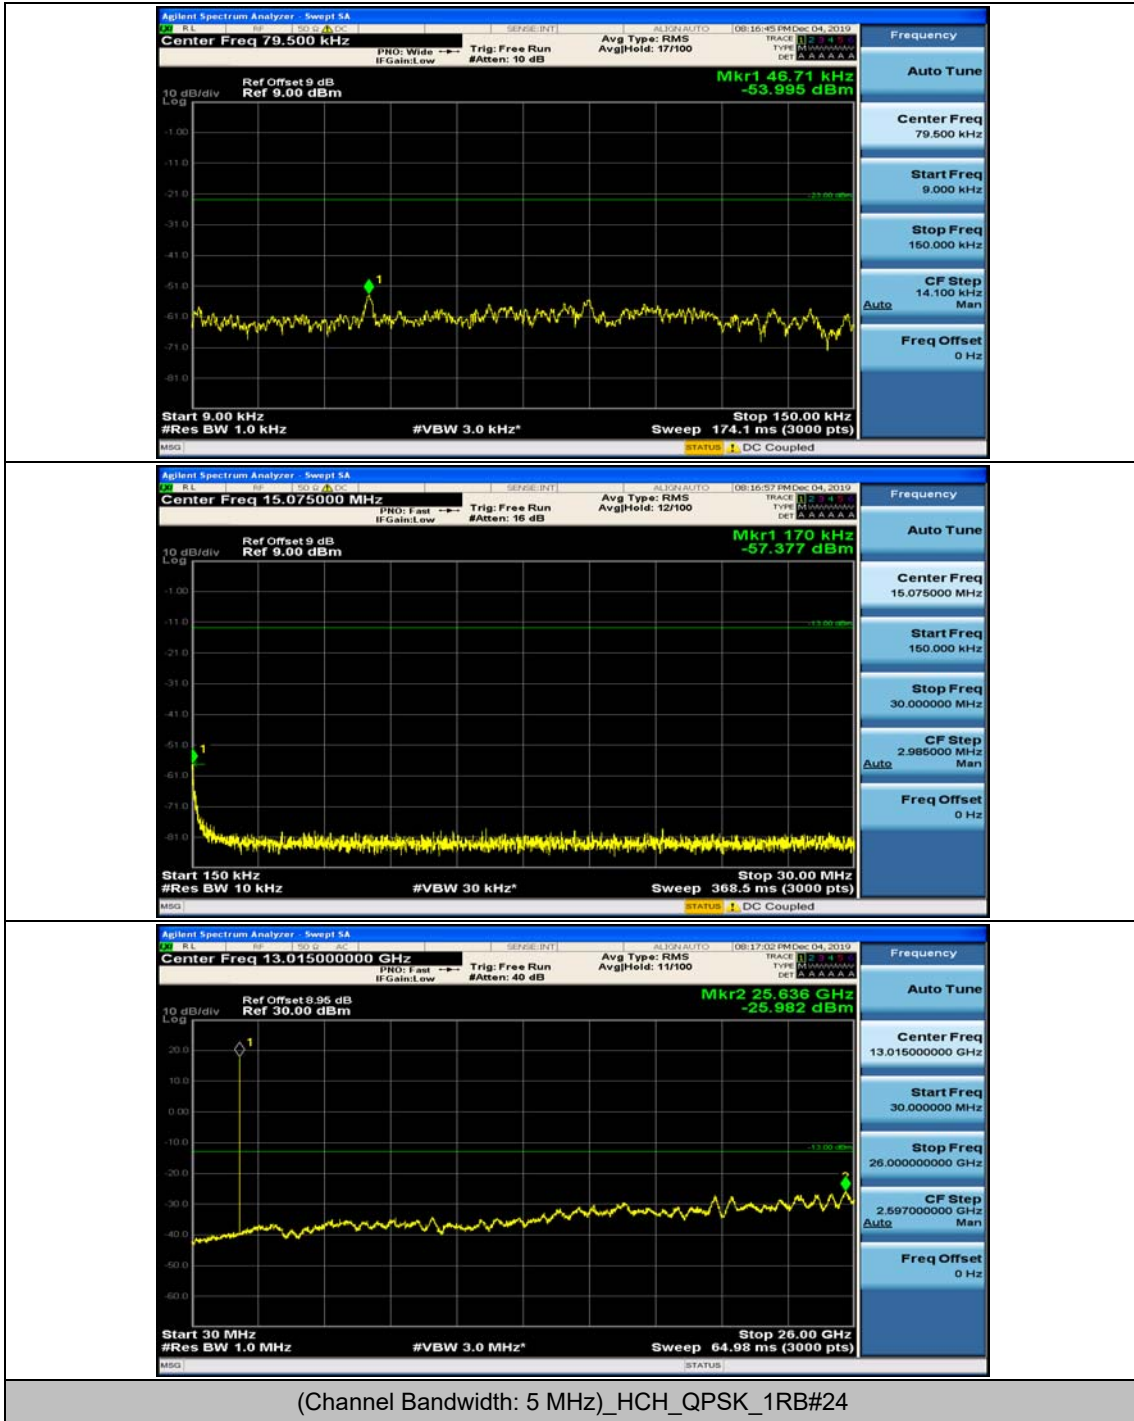

(Channel Bandwidth: 3 MHz)\_HCH\_16QAM\_1RB#0

(Channel Bandwidth: 3 MHz)\_HCH\_16QAM\_1RB#7

Channel Bandwidth: 5 MHz

(Channel Bandwidth: 5 MHz)\_MCH\_QPSK\_1RB#0

(Channel Bandwidth: 5 MHz)\_MCH\_QPSK\_1RB#12

(Channel Bandwidth: 5 MHz)\_HCH\_QPSK\_1RB#0

(Channel Bandwidth: 5 MHz)\_HCH\_QPSK\_1RB#12

(Channel Bandwidth: 5 MHz)\_LCH\_16QAM\_1RB#0

(Channel Bandwidth: 5 MHz)\_LCH\_16QAM\_1RB#12

(Channel Bandwidth: 5 MHz)\_MCH\_16QAM\_1RB#0