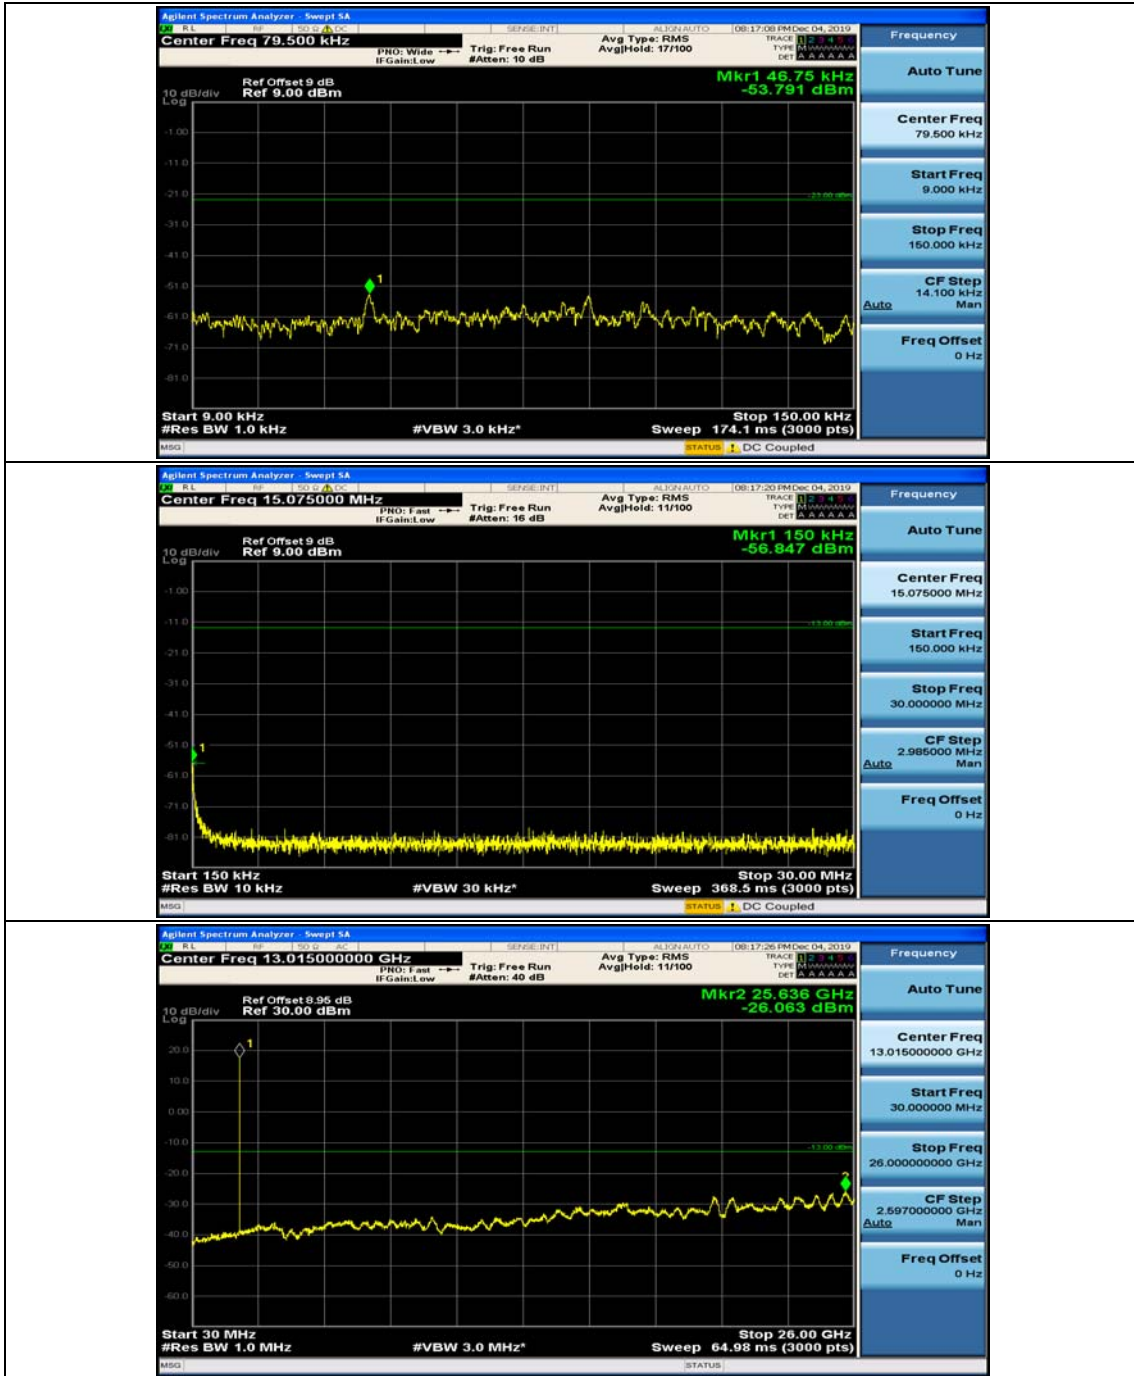

(Channel Bandwidth: 3 MHz)\_HCH\_16QAM\_1RB#0

(Channel Bandwidth: 3 MHz)\_HCH\_16QAM\_1RB#7

Channel Bandwidth: 5 MHz

(Channel Bandwidth: 5 MHz)\_MCH\_QPSK\_1RB#0

(Channel Bandwidth: 5 MHz)\_MCH\_QPSK\_1RB#12

(Channel Bandwidth: 5 MHz)\_HCH\_QPSK\_1RB#0

(Channel Bandwidth: 5 MHz)\_HCH\_QPSK\_1RB#12

(Channel Bandwidth: 5 MHz)\_LCH\_16QAM\_1RB#0

(Channel Bandwidth: 5 MHz)\_LCH\_16QAM\_1RB#12

(Channel Bandwidth: 5 MHz)\_MCH\_16QAM\_1RB#0