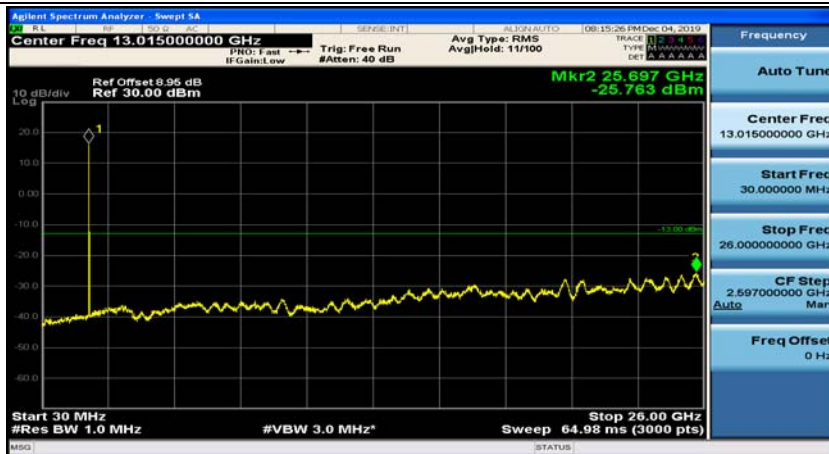

(Channel Bandwidth: 5 MHz)\_HCH\_QPSK\_1RB#0

(Channel Bandwidth: 5 MHz)\_HCH\_QPSK\_1RB#12

(Channel Bandwidth: 5 MHz)\_LCH\_16QAM\_1RB#0

(Channel Bandwidth: 5 MHz)\_LCH\_16QAM\_1RB#12

(Channel Bandwidth: 5 MHz)\_MCH\_16QAM\_1RB#0