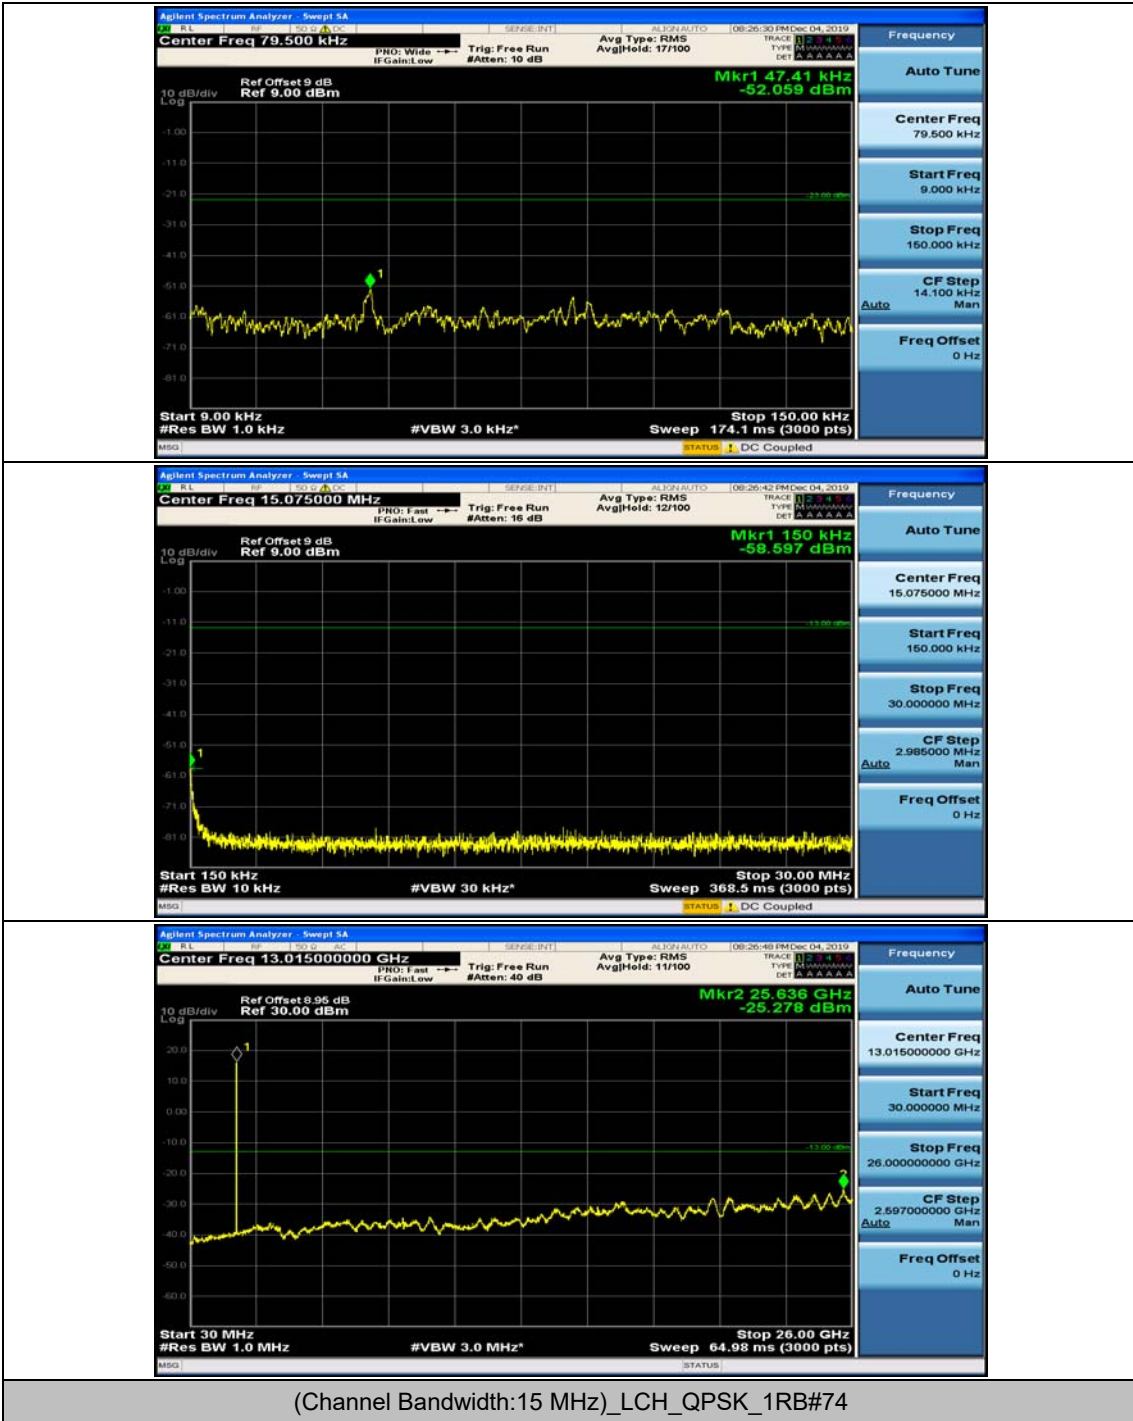

Channel Bandwidth: 10 MHz\_MCH\_16QAM\_1RB#0

Channel Bandwidth: 10 MHz\_MCH\_16QAM\_1RB#24

Channel Bandwidth: 10 MHz\_HCH\_16QAM\_1RB#0

Channel Bandwidth: 10 MHz\_HCH\_16QAM\_1RB#24

Channel Bandwidth: 15 MHz