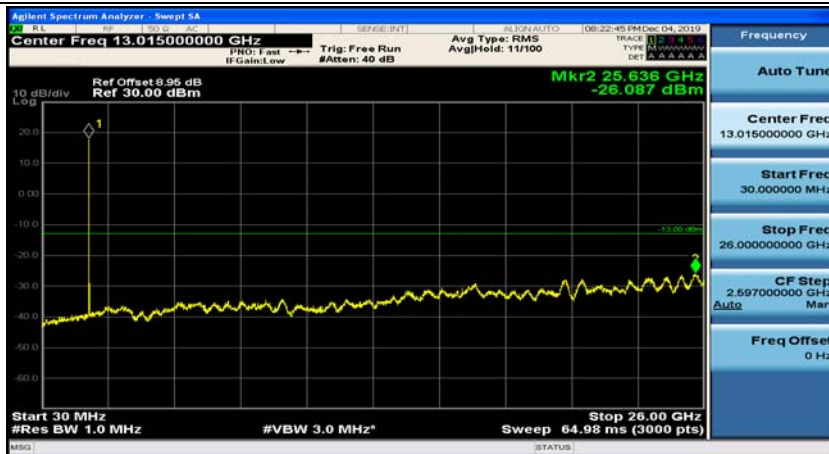

Channel Bandwidth: 10 MHz_MCH_16QAM_1RB#0

Channel Bandwidth: 10 MHz_MCH_16QAM_1RB#24