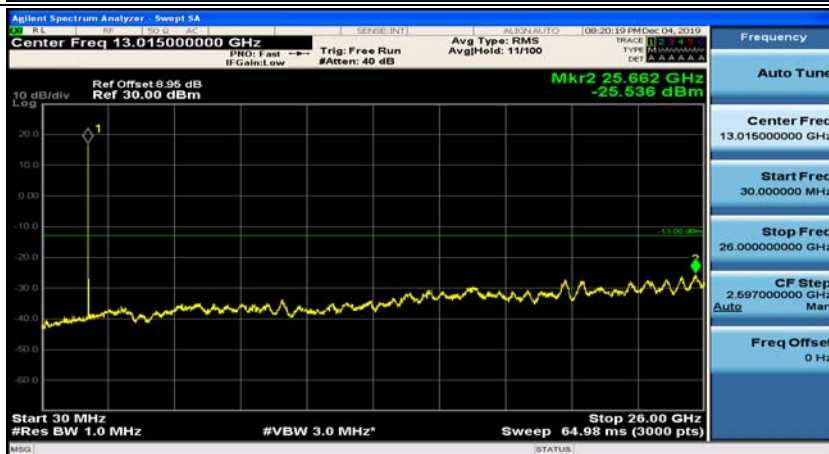

Channel Bandwidth: 10 MHz\_MCH\_QPSK\_1RB#24

Channel Bandwidth: 10 MHz\_HCH\_QPSK\_1RB#0

Channel Bandwidth: 10 MHz\_HCH\_QPSK\_1RB#24

Channel Bandwidth: 10 MHz\_LCH\_16QAM\_1RB#0

Channel Bandwidth: 10 MHz\_LCH\_16QAM\_1RB#24