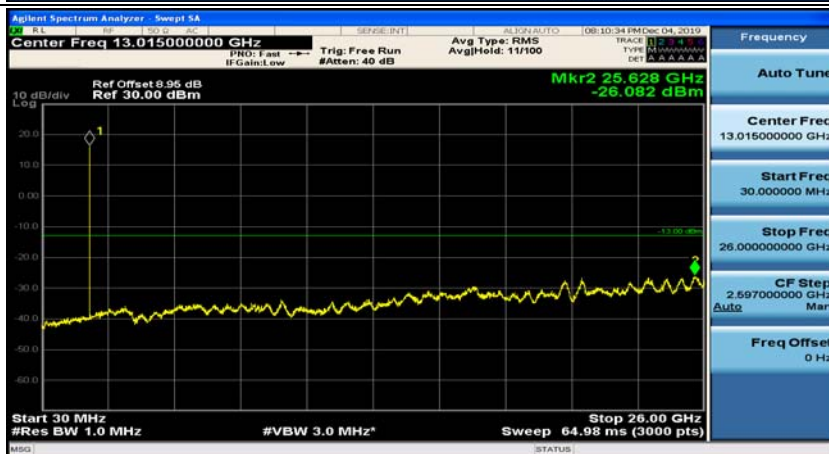

(Channel Bandwidth: 3 MHz)\_HCH\_16QAM\_1RB#0

(Channel Bandwidth: 3 MHz)\_HCH\_16QAM\_1RB#7

Channel Bandwidth: 5 MHz

(Channel Bandwidth: 5 MHz)\_MCH\_QPSK\_1RB#0

(Channel Bandwidth: 5 MHz)\_MCH\_QPSK\_1RB#12

(Channel Bandwidth: 5 MHz)\_HCH\_QPSK\_1RB#0

(Channel Bandwidth: 5 MHz)\_HCH\_QPSK\_1RB#12

(Channel Bandwidth: 5 MHz)\_LCH\_16QAM\_1RB#0

(Channel Bandwidth: 5 MHz)\_LCH\_16QAM\_1RB#12

(Channel Bandwidth: 5 MHz)\_MCH\_16QAM\_1RB#0