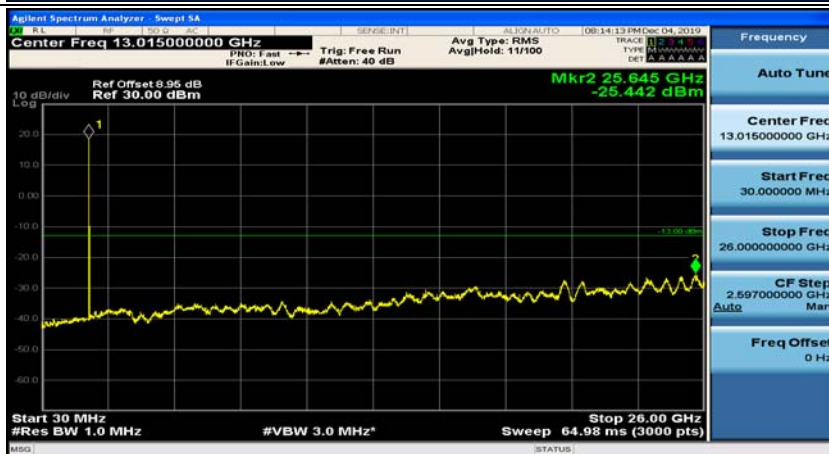

(Channel Bandwidth: 3 MHz)\_HCH\_16QAM\_1RB#0

(Channel Bandwidth: 3 MHz)\_HCH\_16QAM\_1RB#7

Channel Bandwidth: 5 MHz

(Channel Bandwidth: 5 MHz)\_MCH\_QPSK\_1RB#0

(Channel Bandwidth: 5 MHz)\_MCH\_QPSK\_1RB#12

(Channel Bandwidth: 5 MHz)\_HCH\_QPSK\_1RB#0

(Channel Bandwidth: 5 MHz)\_HCH\_QPSK\_1RB#12

(Channel Bandwidth: 5 MHz)\_LCH\_16QAM\_1RB#0

(Channel Bandwidth: 5 MHz)\_LCH\_16QAM\_1RB#12

(Channel Bandwidth: 5 MHz)\_MCH\_16QAM\_1RB#0