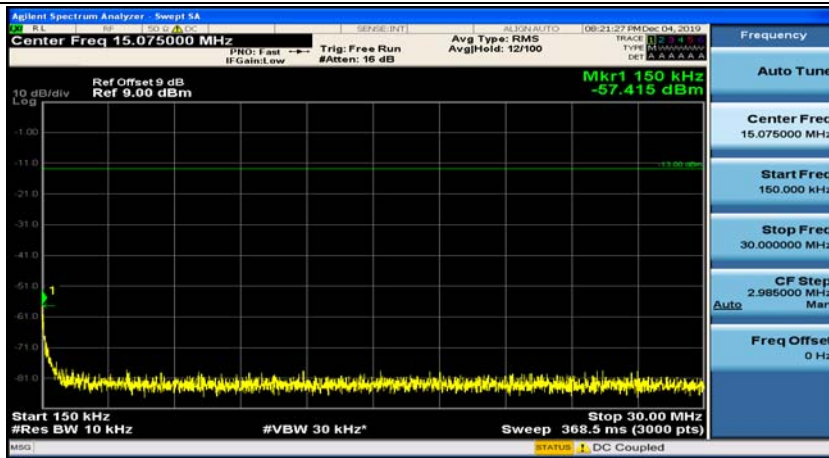

(Channel Bandwidth: 5 MHz)\_MCH\_16QAM\_1RB#12

(Channel Bandwidth: 5 MHz)\_HCH\_16QAM\_1RB#0

(Channel Bandwidth: 5 MHz)\_HCH\_16QAM\_1RB#12

Channel Bandwidth: 10 MHz

Channel Bandwidth: 10 MHz\_MCH\_QPSK\_1RB#0