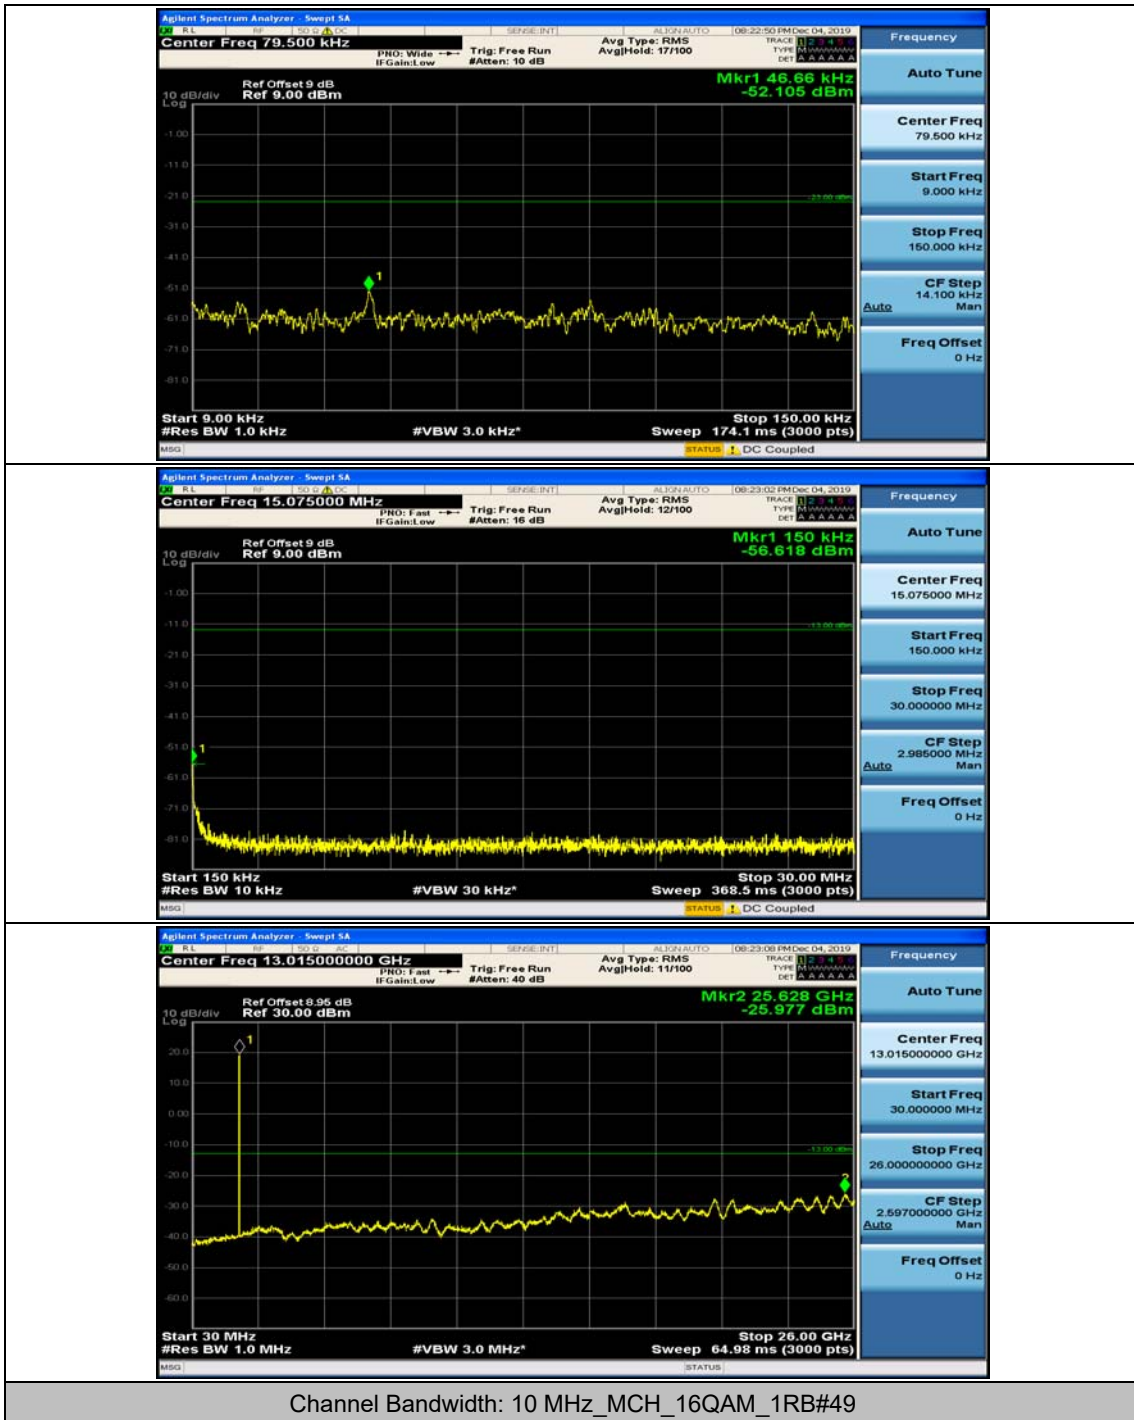

Channel Bandwidth: 10 MHz\_MCH\_QPSK\_1RB#24

Channel Bandwidth: 10 MHz\_HCH\_QPSK\_1RB#0

Channel Bandwidth: 10 MHz\_HCH\_QPSK\_1RB#24

Channel Bandwidth: 10 MHz\_LCH\_16QAM\_1RB#0

Channel Bandwidth: 10 MHz\_LCH\_16QAM\_1RB#24

Channel Bandwidth: 10 MHz\_MCH\_16QAM\_1RB#0

Channel Bandwidth: 10 MHz\_MCH\_16QAM\_1RB#24

Channel Bandwidth: 10 MHz\_HCH\_16QAM\_1RB#0

Channel Bandwidth: 10 MHz\_HCH\_16QAM\_1RB#24

Channel Bandwidth: 15 MHz