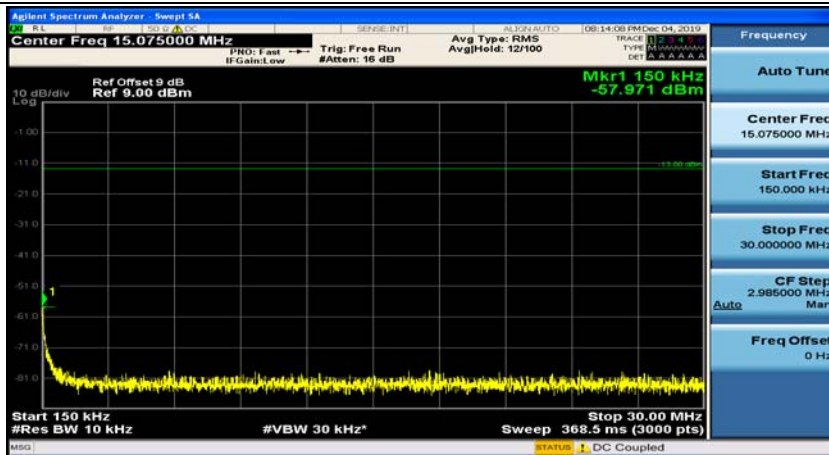

(Channel Bandwidth: 3 MHz)\_HCH\_16QAM\_1RB#0

(Channel Bandwidth: 3 MHz)\_HCH\_16QAM\_1RB#7

Channel Bandwidth: 5 MHz

(Channel Bandwidth: 5 MHz)\_MCH\_QPSK\_1RB#0

(Channel Bandwidth: 5 MHz)\_MCH\_QPSK\_1RB#12

(Channel Bandwidth: 5 MHz)\_HCH\_QPSK\_1RB#0

(Channel Bandwidth: 5 MHz)\_HCH\_QPSK\_1RB#12

(Channel Bandwidth: 5 MHz)\_LCH\_16QAM\_1RB#0

(Channel Bandwidth: 5 MHz)\_LCH\_16QAM\_1RB#12

(Channel Bandwidth: 5 MHz)\_MCH\_16QAM\_1RB#0