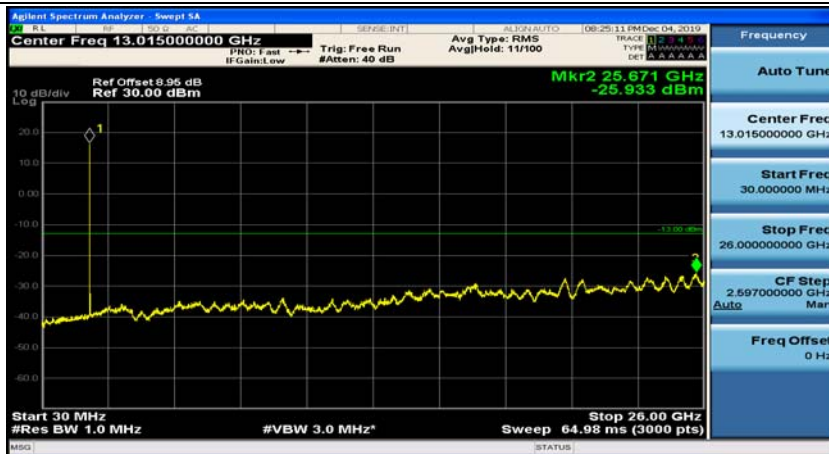

Channel Bandwidth: 10 MHz\_MCH\_16QAM\_1RB#0

Channel Bandwidth: 10 MHz\_MCH\_16QAM\_1RB#24

Channel Bandwidth: 10 MHz\_HCH\_16QAM\_1RB#0

Channel Bandwidth: 10 MHz\_HCH\_16QAM\_1RB#24

Channel Bandwidth: 15 MHz