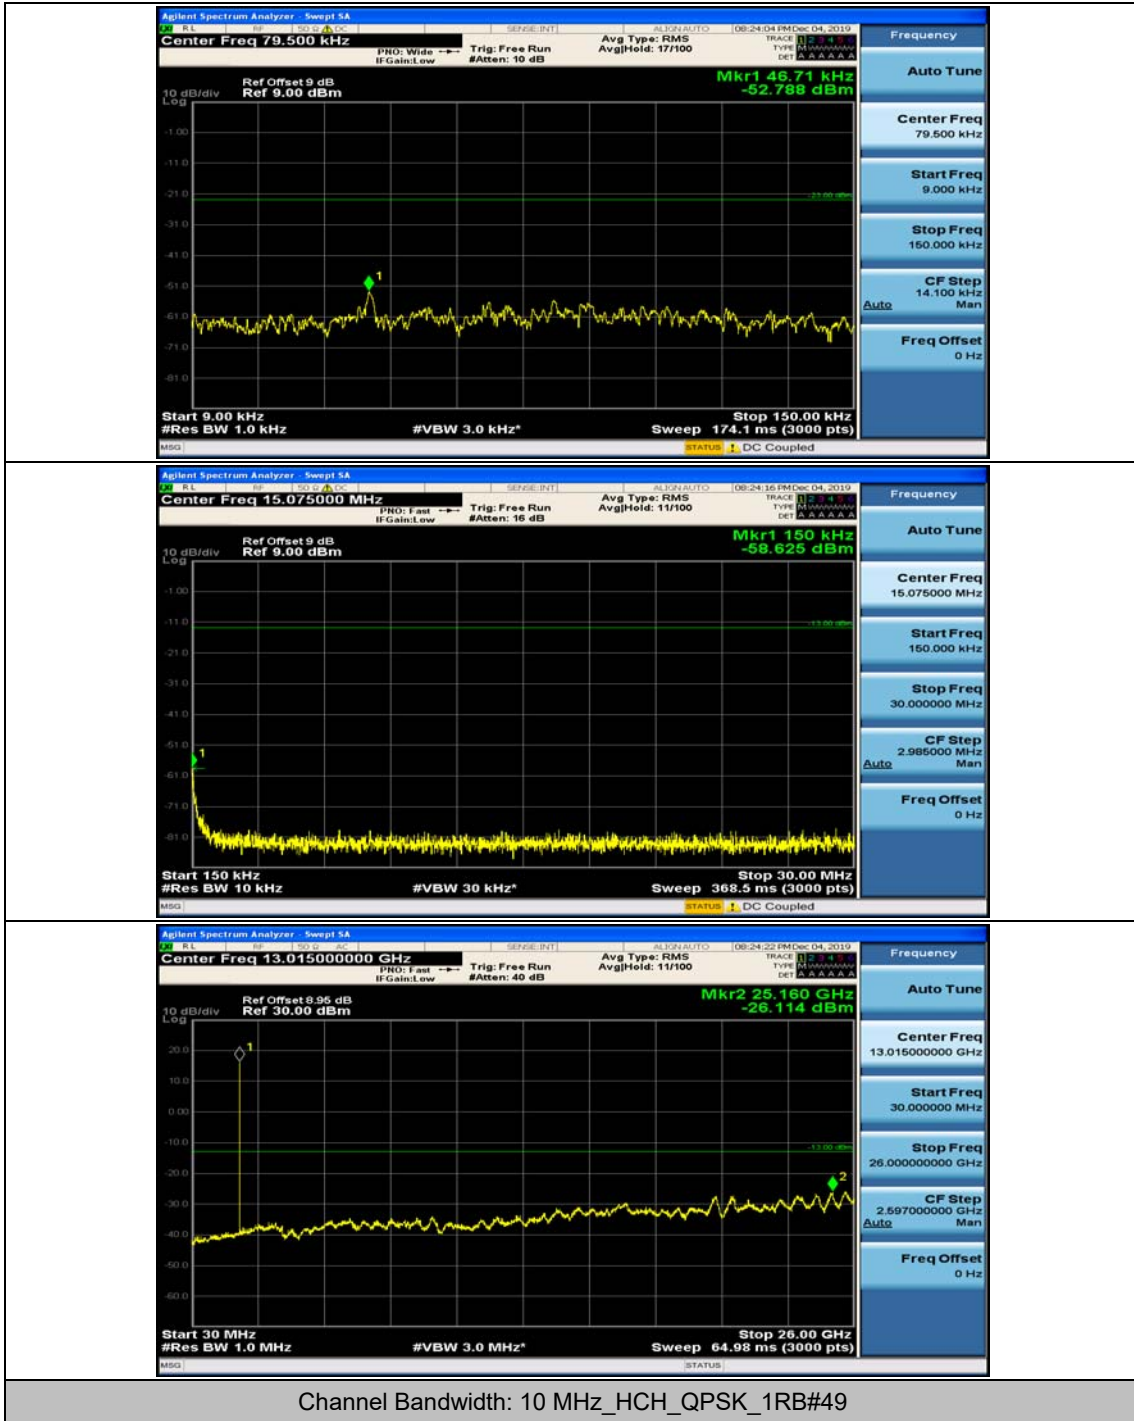

Channel Bandwidth: 10 MHz\_MCH\_QPSK\_1RB#24

Channel Bandwidth: 10 MHz\_HCH\_QPSK\_1RB#0

Channel Bandwidth: 10 MHz\_HCH\_QPSK\_1RB#24

Channel Bandwidth: 10 MHz\_LCH\_16QAM\_1RB#0

Channel Bandwidth: 10 MHz\_LCH\_16QAM\_1RB#24

Channel Bandwidth: 10 MHz\_MCH\_16QAM\_1RB#0

Channel Bandwidth: 10 MHz\_MCH\_16QAM\_1RB#24

Channel Bandwidth: 10 MHz\_HCH\_16QAM\_1RB#0

Channel Bandwidth: 10 MHz\_HCH\_16QAM\_1RB#24

Channel Bandwidth: 15 MHz