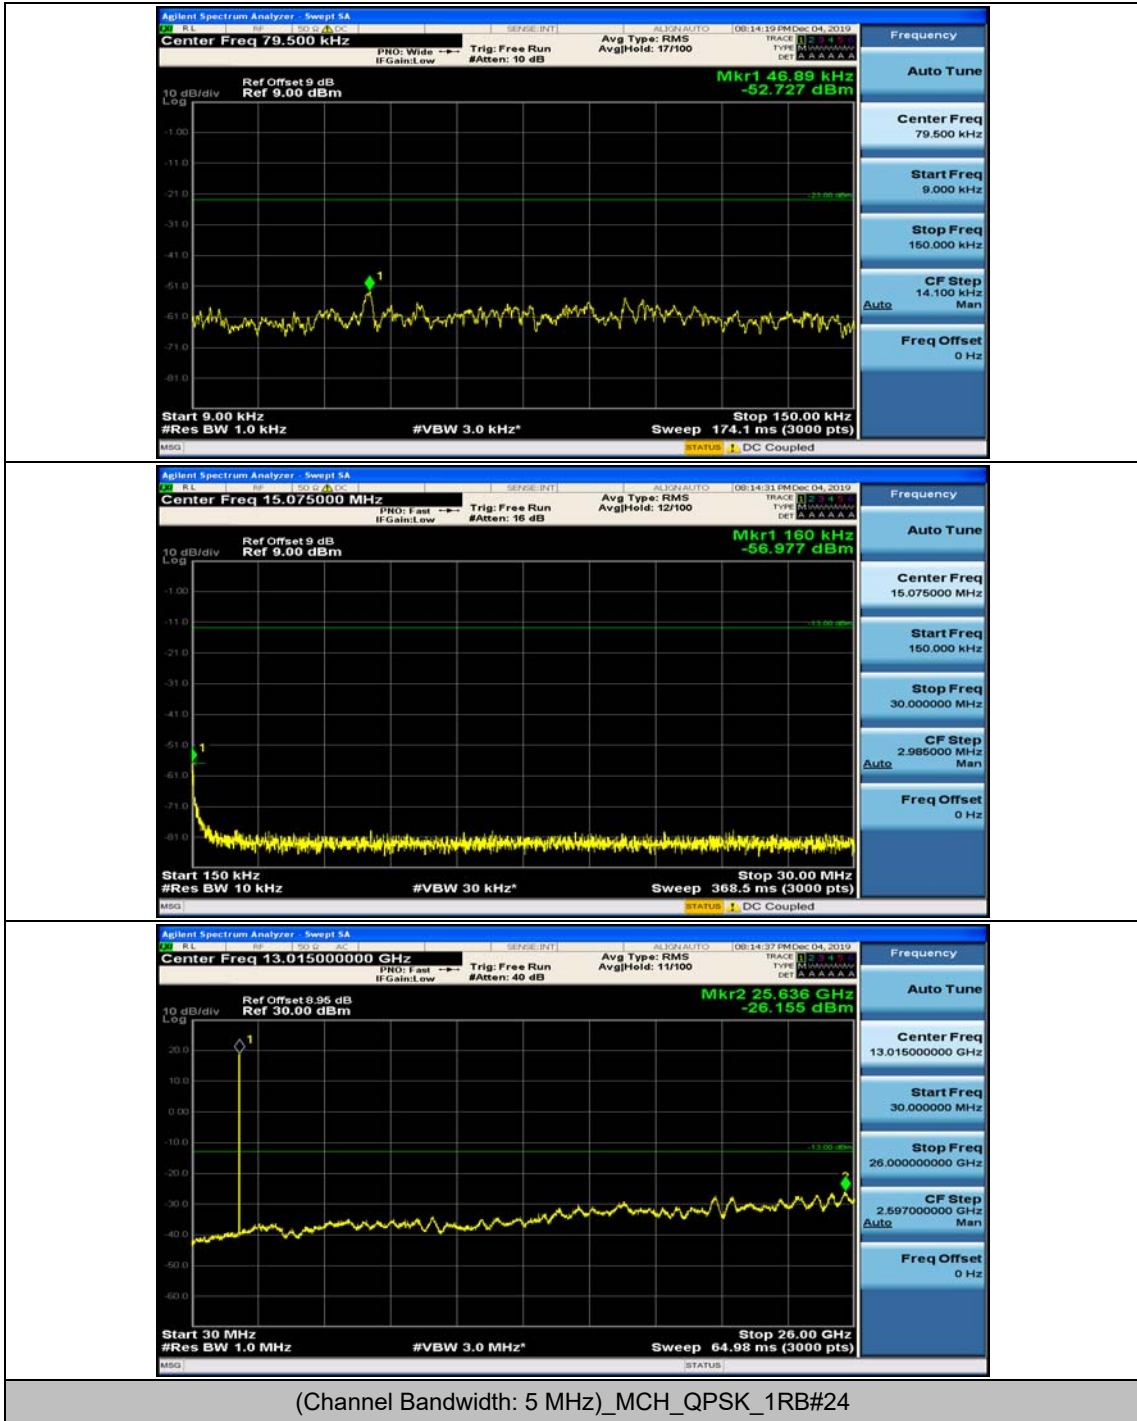

(Channel Bandwidth: 3 MHz)\_HCH\_16QAM\_1RB#0

(Channel Bandwidth: 3 MHz)\_HCH\_16QAM\_1RB#7

Channel Bandwidth: 5 MHz

(Channel Bandwidth: 5 MHz)\_MCH\_QPSK\_1RB#0

(Channel Bandwidth: 5 MHz)\_MCH\_QPSK\_1RB#12

(Channel Bandwidth: 5 MHz)\_HCH\_QPSK\_1RB#0

(Channel Bandwidth: 5 MHz)\_HCH\_QPSK\_1RB#12

(Channel Bandwidth: 5 MHz)\_LCH\_16QAM\_1RB#0

(Channel Bandwidth: 5 MHz)\_LCH\_16QAM\_1RB#12

(Channel Bandwidth: 5 MHz)\_MCH\_16QAM\_1RB#0