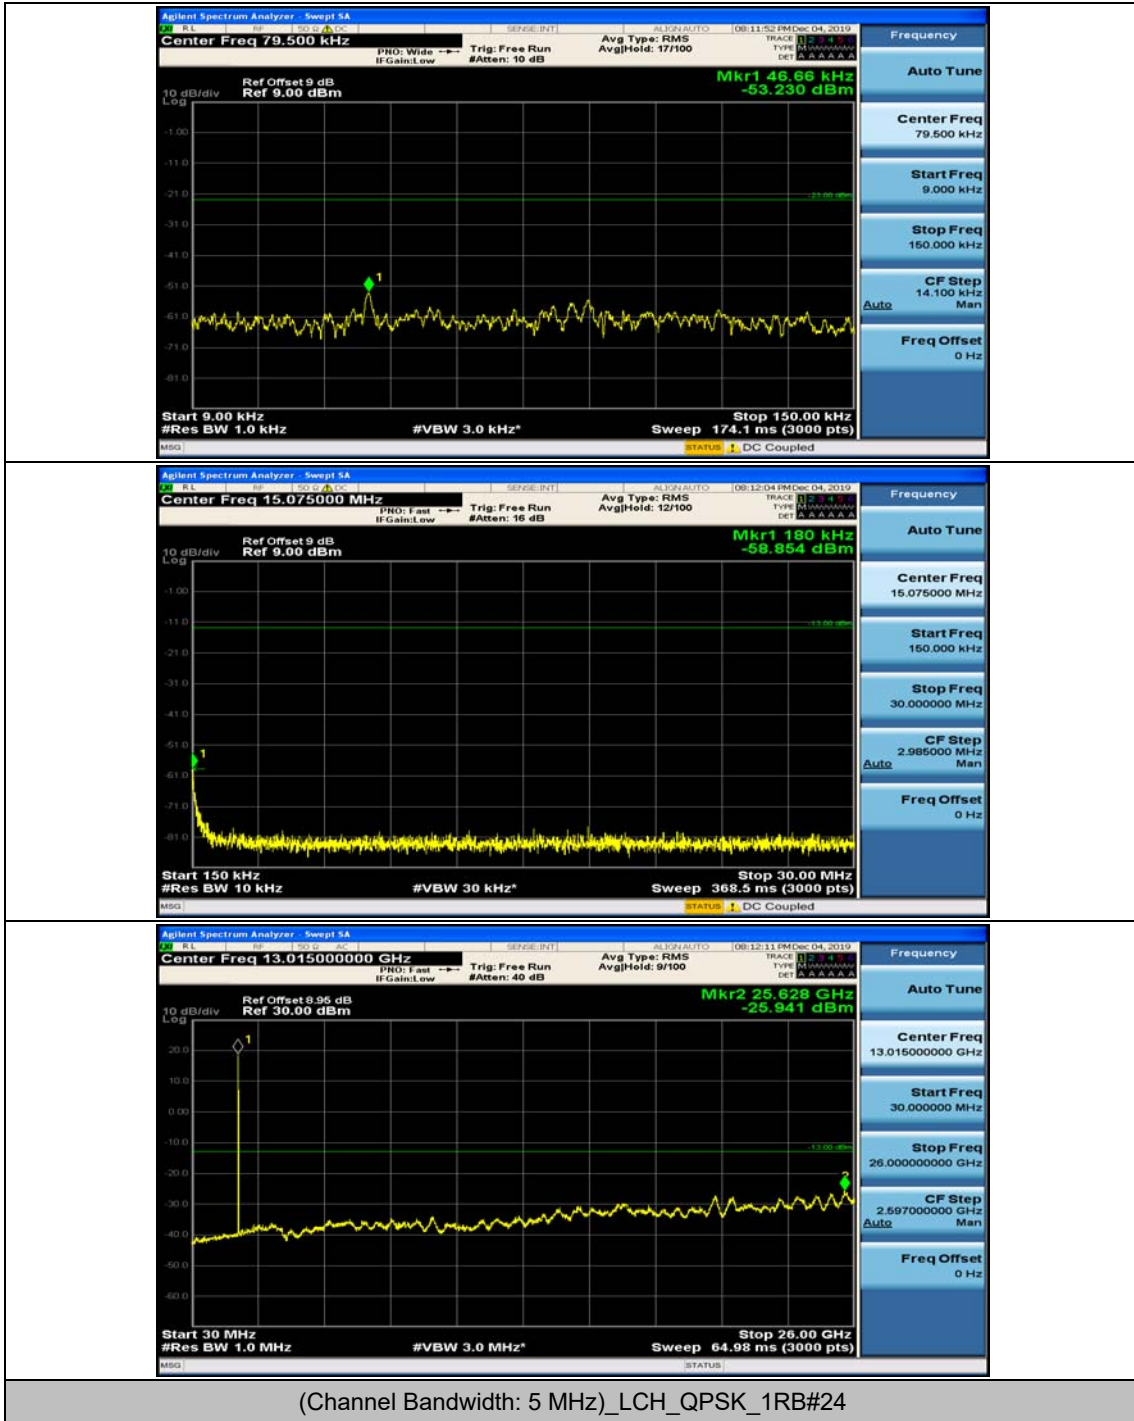

(Channel Bandwidth: 3 MHz)\_HCH\_16QAM\_1RB#0

(Channel Bandwidth: 3 MHz)\_HCH\_16QAM\_1RB#7

Channel Bandwidth: 5 MHz

(Channel Bandwidth: 5 MHz)\_MCH\_QPSK\_1RB#0

(Channel Bandwidth: 5 MHz)\_MCH\_QPSK\_1RB#12

(Channel Bandwidth: 5 MHz)\_HCH\_QPSK\_1RB#0

(Channel Bandwidth: 5 MHz)\_HCH\_QPSK\_1RB#12

(Channel Bandwidth: 5 MHz)\_LCH\_16QAM\_1RB#0

(Channel Bandwidth: 5 MHz)\_LCH\_16QAM\_1RB#12

(Channel Bandwidth: 5 MHz)\_MCH\_16QAM\_1RB#0