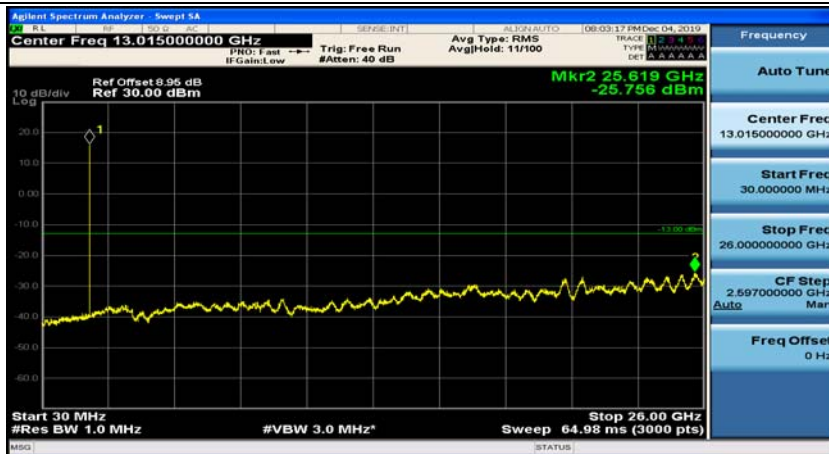

(Channel Bandwidth: 1.4 MHz)_LCH_16QAM_1RB#5

(Channel Bandwidth: 1.4 MHz)_MCH_16QAM_1RB#0

(Channel Bandwidth: 1.4 MHz)_MCH_16QAM_1RB#3

(Channel Bandwidth: 1.4 MHz)_HCH_16QAM_1RB#0

(Channel Bandwidth: 1.4 MHz)_HCH_16QAM_1RB#3