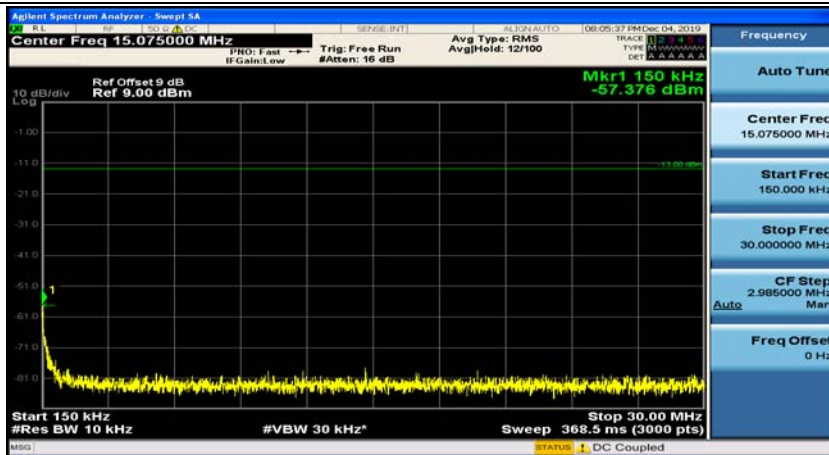

Channel Bandwidth: 3 MHz

(Channel Bandwidth: 3 MHz)_MCH_QPSK_1RB#0

(Channel Bandwidth: 3 MHz)_MCH_QPSK_1RB#7

(Channel Bandwidth: 3 MHz)_HCH_QPSK_1RB#0

(Channel Bandwidth: 3 MHz)_HCH_QPSK_1RB#7

(Channel Bandwidth: 3 MHz)_LCH_16QAM_1RB#0