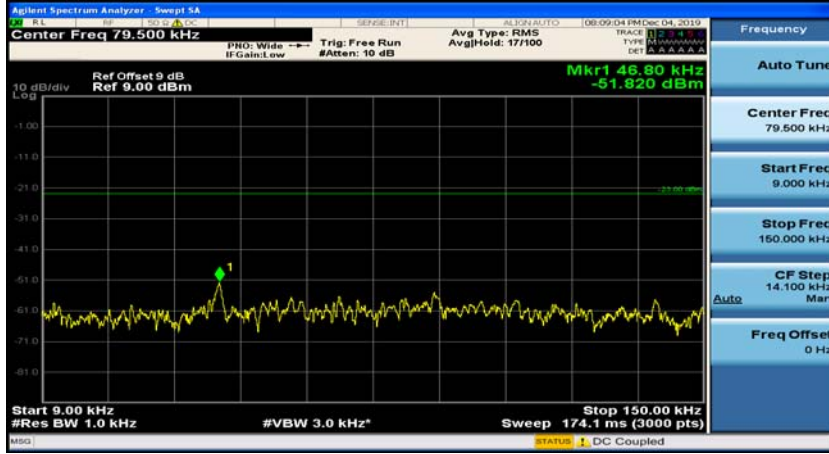

Channel Bandwidth: 3 MHz

(Channel Bandwidth: 3 MHz)_MCH_QPSK_1RB#0

(Channel Bandwidth: 3 MHz)_MCH_QPSK_1RB#7

(Channel Bandwidth: 3 MHz)_HCH_QPSK_1RB#0

(Channel Bandwidth: 3 MHz)_HCH_QPSK_1RB#7

(Channel Bandwidth: 3 MHz)_LCH_16QAM_1RB#0