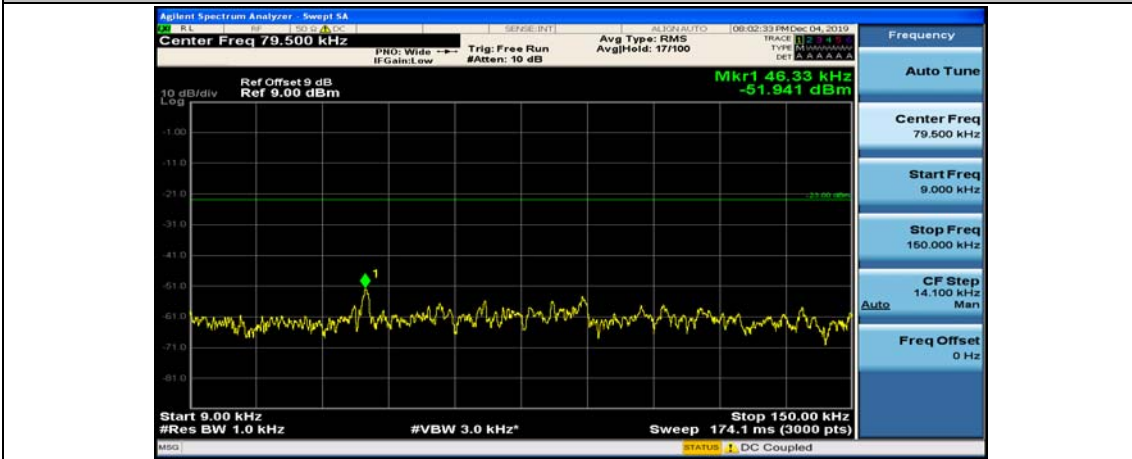

(Channel Bandwidth: 1.4 MHz)_MCH_QPSK_1RB#3

(Channel Bandwidth: 1.4 MHz)_HCH_QPSK_1RB#3

(Channel Bandwidth: 1.4 MHz)_HCH_QPSK_1RB#5

(Channel Bandwidth: 1.4 MHz)_LCH_16QAM_1RB#0

(Channel Bandwidth: 1.4 MHz)_LCH_16QAM_1RB#3