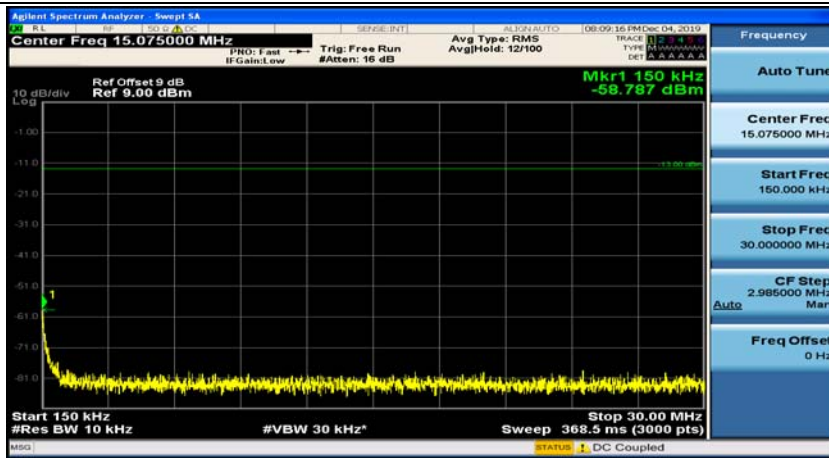

Channel Bandwidth: 3 MHz

(Channel Bandwidth: 3 MHz)_MCH_QPSK_1RB#0

(Channel Bandwidth: 3 MHz)_MCH_QPSK_1RB#7

(Channel Bandwidth: 3 MHz)_HCH_QPSK_1RB#0

(Channel Bandwidth: 3 MHz)_HCH_QPSK_1RB#7

(Channel Bandwidth: 3 MHz)_LCH_16QAM_1RB#0