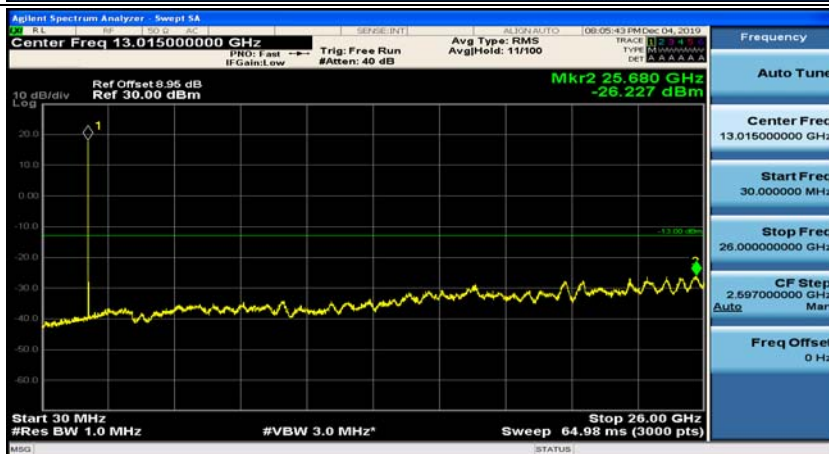

Channel Bandwidth: 3 MHz

(Channel Bandwidth: 3 MHz)_MCH_QPSK_1RB#0

(Channel Bandwidth: 3 MHz)_MCH_QPSK_1RB#7

(Channel Bandwidth: 3 MHz)_HCH_QPSK_1RB#0

(Channel Bandwidth: 3 MHz)_HCH_QPSK_1RB#7

(Channel Bandwidth: 3 MHz)_LCH_16QAM_1RB#0