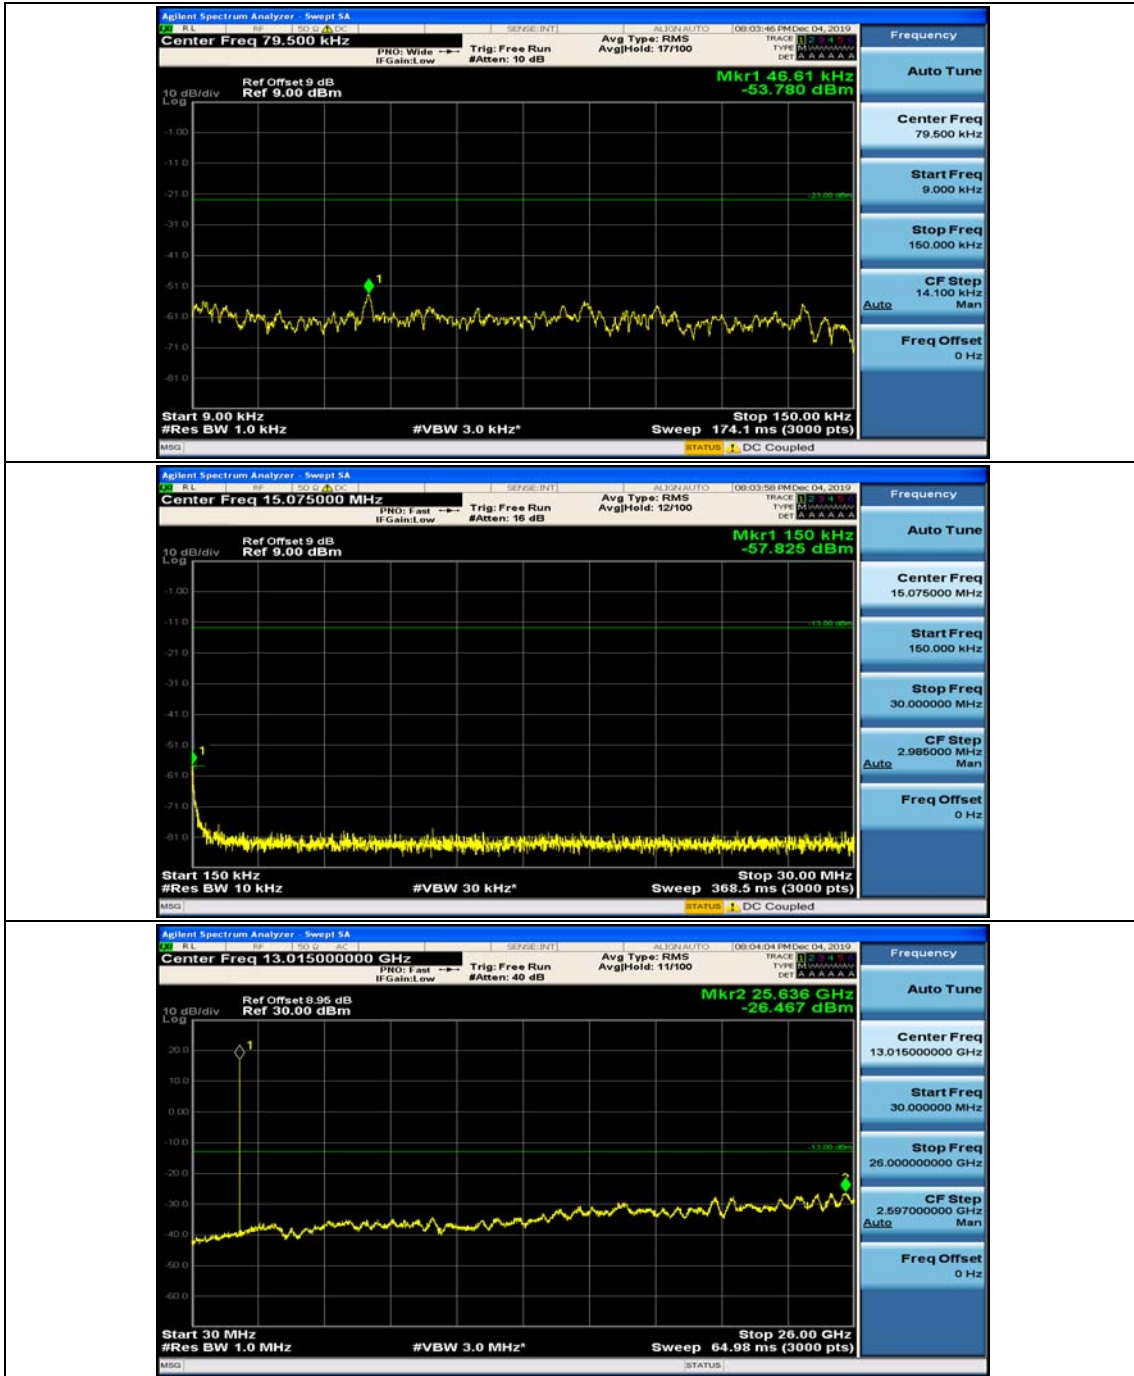

(Channel Bandwidth: 1.4 MHz)_LCH_16QAM_1RB#5

(Channel Bandwidth: 1.4 MHz)_MCH_16QAM_1RB#0

(Channel Bandwidth: 1.4 MHz)_MCH_16QAM_1RB#3

(Channel Bandwidth: 1.4 MHz)_HCH_16QAM_1RB#0

(Channel Bandwidth: 1.4 MHz)_HCH_16QAM_1RB#3