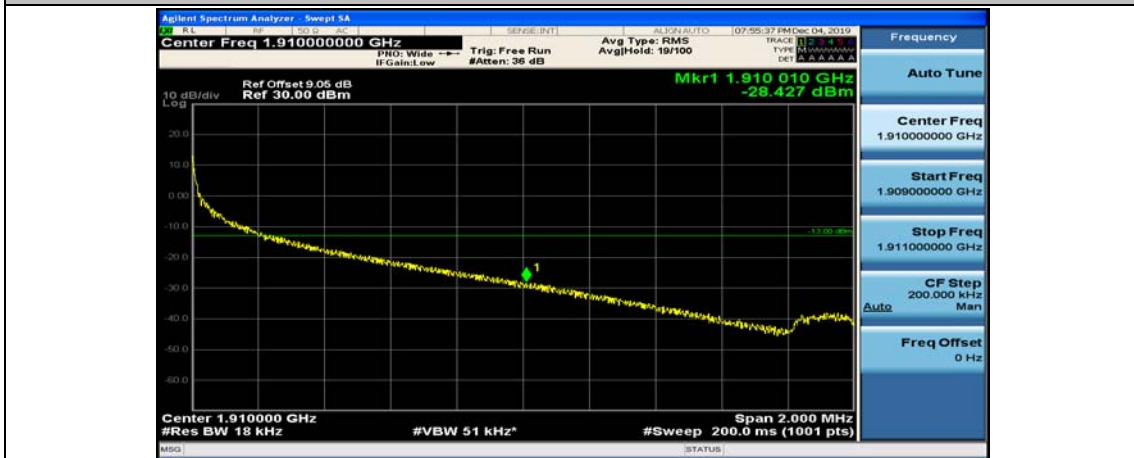

(Channel Bandwidth:20 MHz)_HCH_16QAM_1RB#99