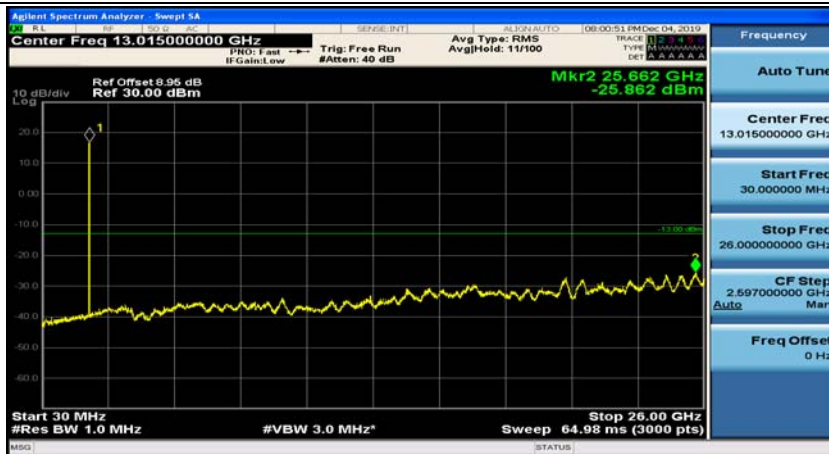

(Channel Bandwidth: 1.4 MHz)_MCH_16QAM_1RB#0