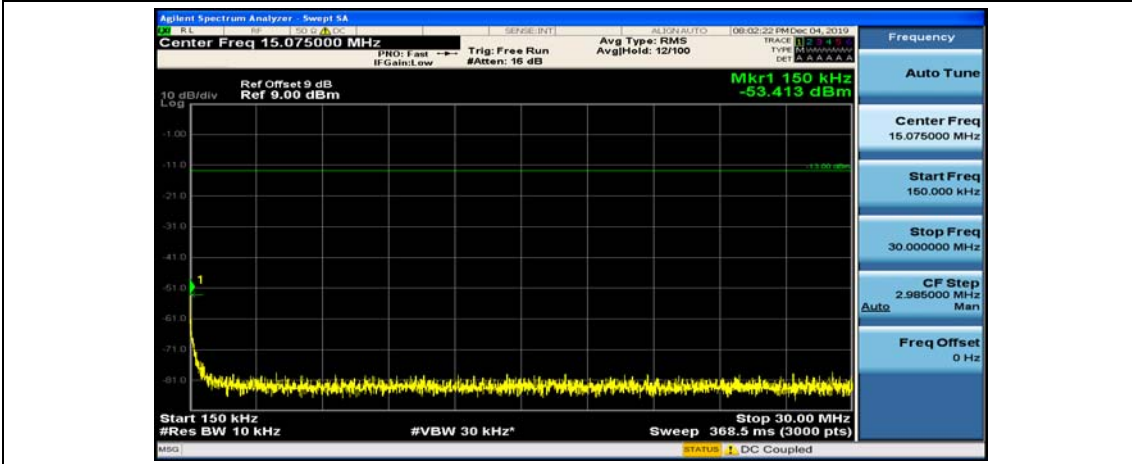

(Channel Bandwidth: 1.4 MHz)_MCH_QPSK_1RB#3

(Channel Bandwidth: 1.4 MHz)_HCH_QPSK_1RB#3

(Channel Bandwidth: 1.4 MHz)_HCH_QPSK_1RB#5

(Channel Bandwidth: 1.4 MHz)_LCH_16QAM_1RB#0

(Channel Bandwidth: 1.4 MHz)_LCH_16QAM_1RB#3