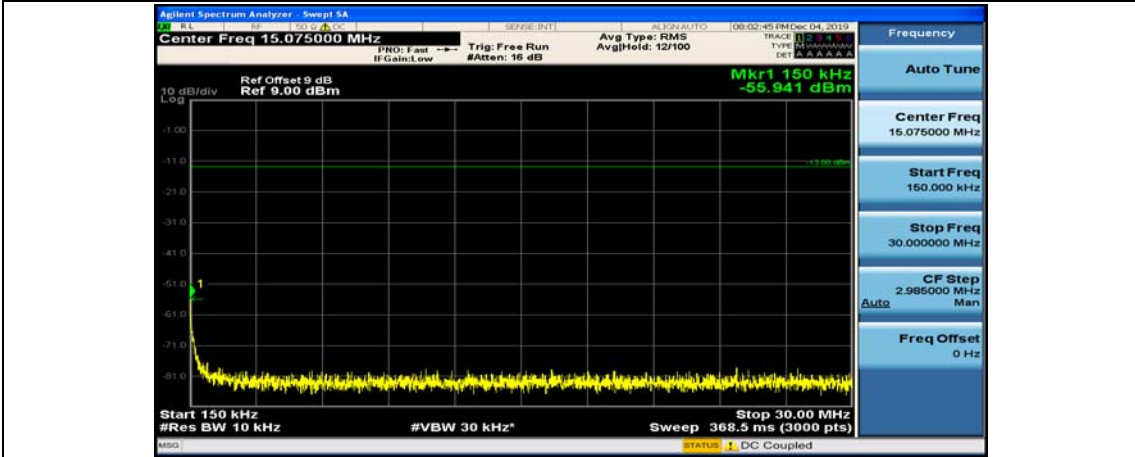

(Channel Bandwidth: 1.4 MHz)_MCH_QPSK_1RB#3

(Channel Bandwidth: 1.4 MHz)_HCH_QPSK_1RB#3

(Channel Bandwidth: 1.4 MHz)_HCH_QPSK_1RB#5

(Channel Bandwidth: 1.4 MHz)_LCH_16QAM_1RB#0

(Channel Bandwidth: 1.4 MHz)_LCH_16QAM_1RB#3