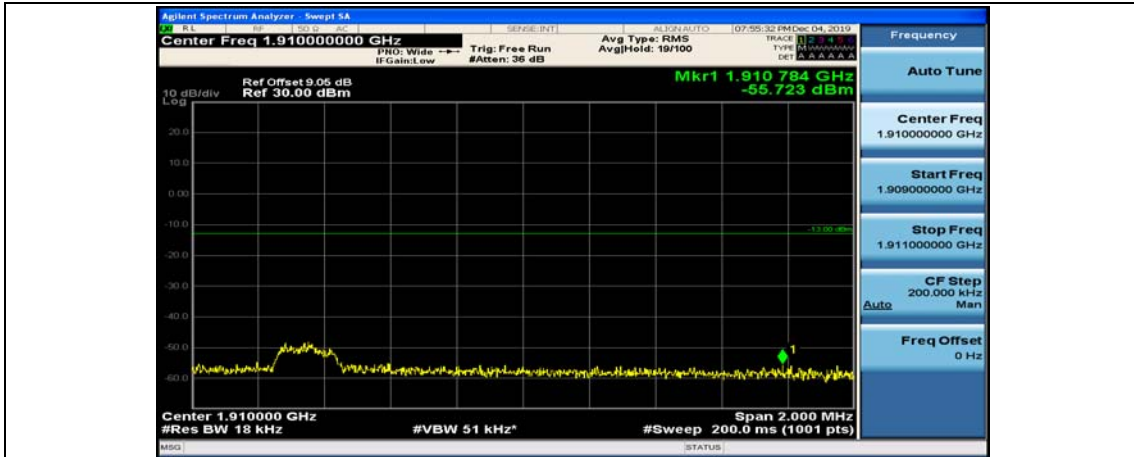

(Channel Bandwidth:20 MHz)_HCH_16QAM_1RB#49