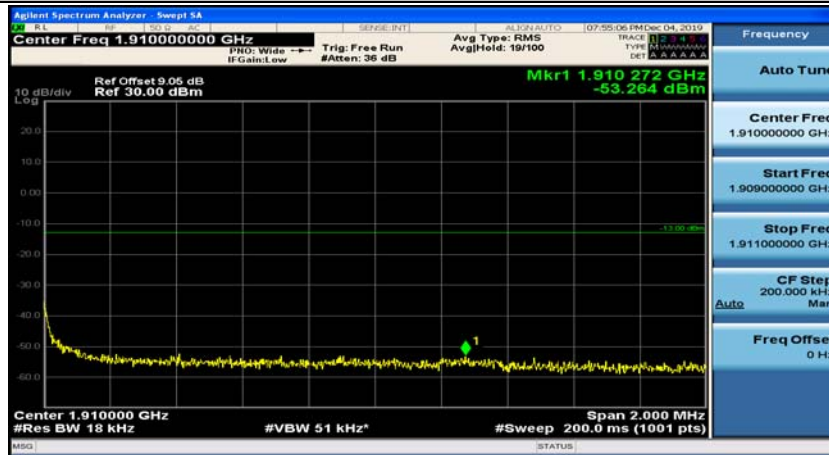

(Channel Bandwidth:20 MHz)_HCH_QPSK_1RB#0