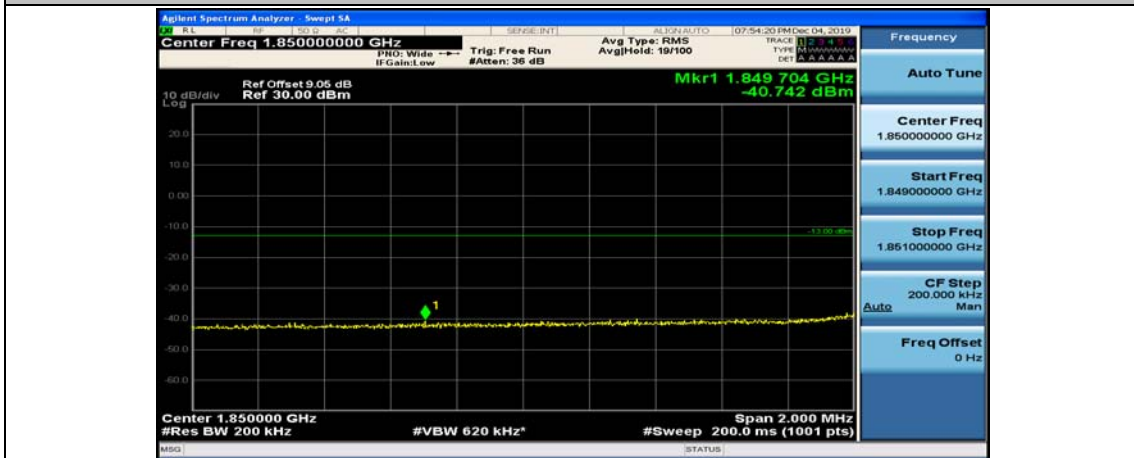

Channel Bandwidth: 20 MHz

(Channel Bandwidth:20 MHz)_LCH_QPSK_1RB#49

(Channel Bandwidth:20 MHz)_LCH_QPSK_1RB#99

(Channel Bandwidth:20 MHz)_LCH_QPSK_50RB#0

(Channel Bandwidth:20 MHz)_LCH_QPSK_50RB#25

(Channel Bandwidth:20 MHz)_LCH_QPSK_50RB#50