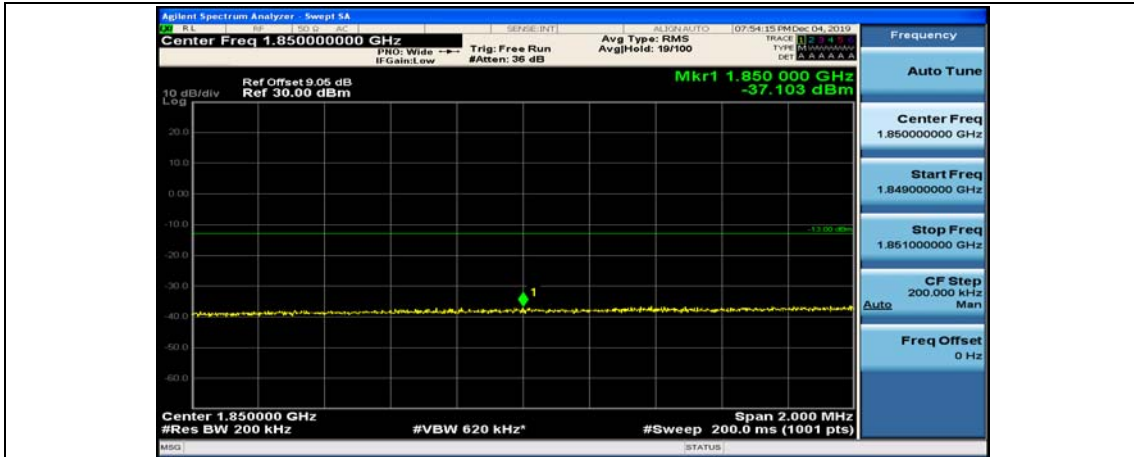

Channel Bandwidth: 20 MHz

(Channel Bandwidth:20 MHz)_LCH_QPSK_1RB#49

(Channel Bandwidth:20 MHz)_LCH_QPSK_1RB#99

(Channel Bandwidth:20 MHz)_LCH_QPSK_50RB#0

(Channel Bandwidth:20 MHz)_LCH_QPSK_50RB#25

(Channel Bandwidth:20 MHz)_LCH_QPSK_50RB#50