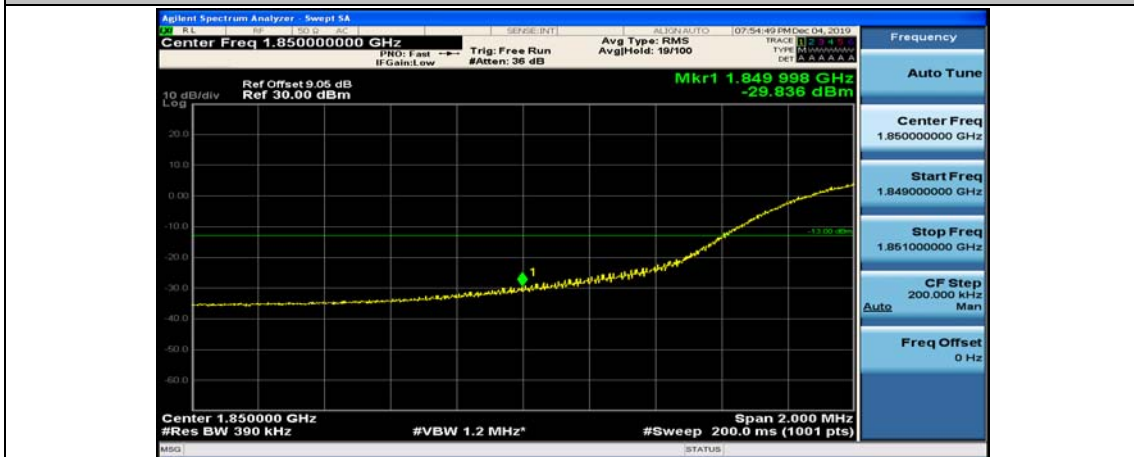

(Channel Bandwidth:20 MHz)_LCH_QPSK_100RB#0