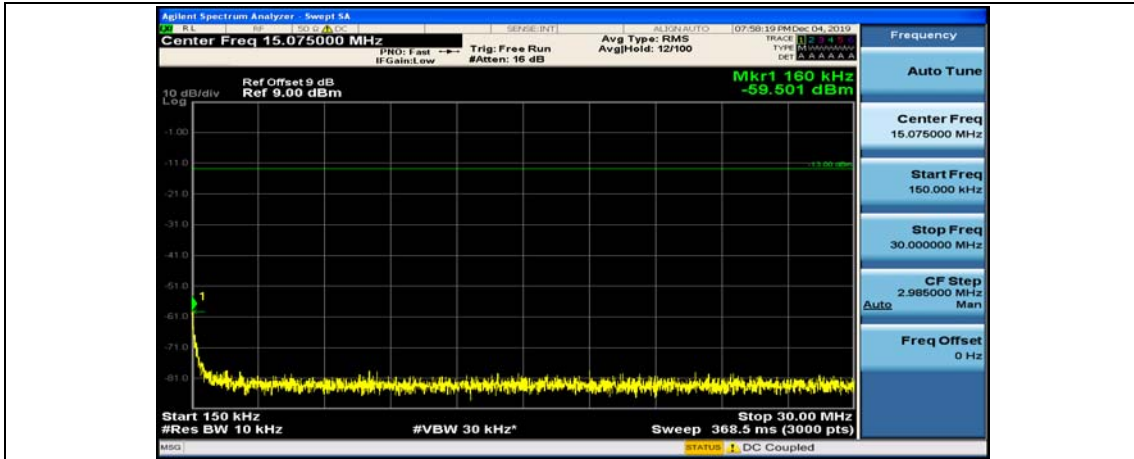

(Channel Bandwidth: 1.4 MHz)_MCH_QPSK_1RB#3

(Channel Bandwidth: 1.4 MHz)_HCH_QPSK_1RB#3

(Channel Bandwidth: 1.4 MHz)_HCH_QPSK_1RB#5

(Channel Bandwidth: 1.4 MHz)_LCH_16QAM_1RB#0

(Channel Bandwidth: 1.4 MHz)_LCH_16QAM_1RB#3