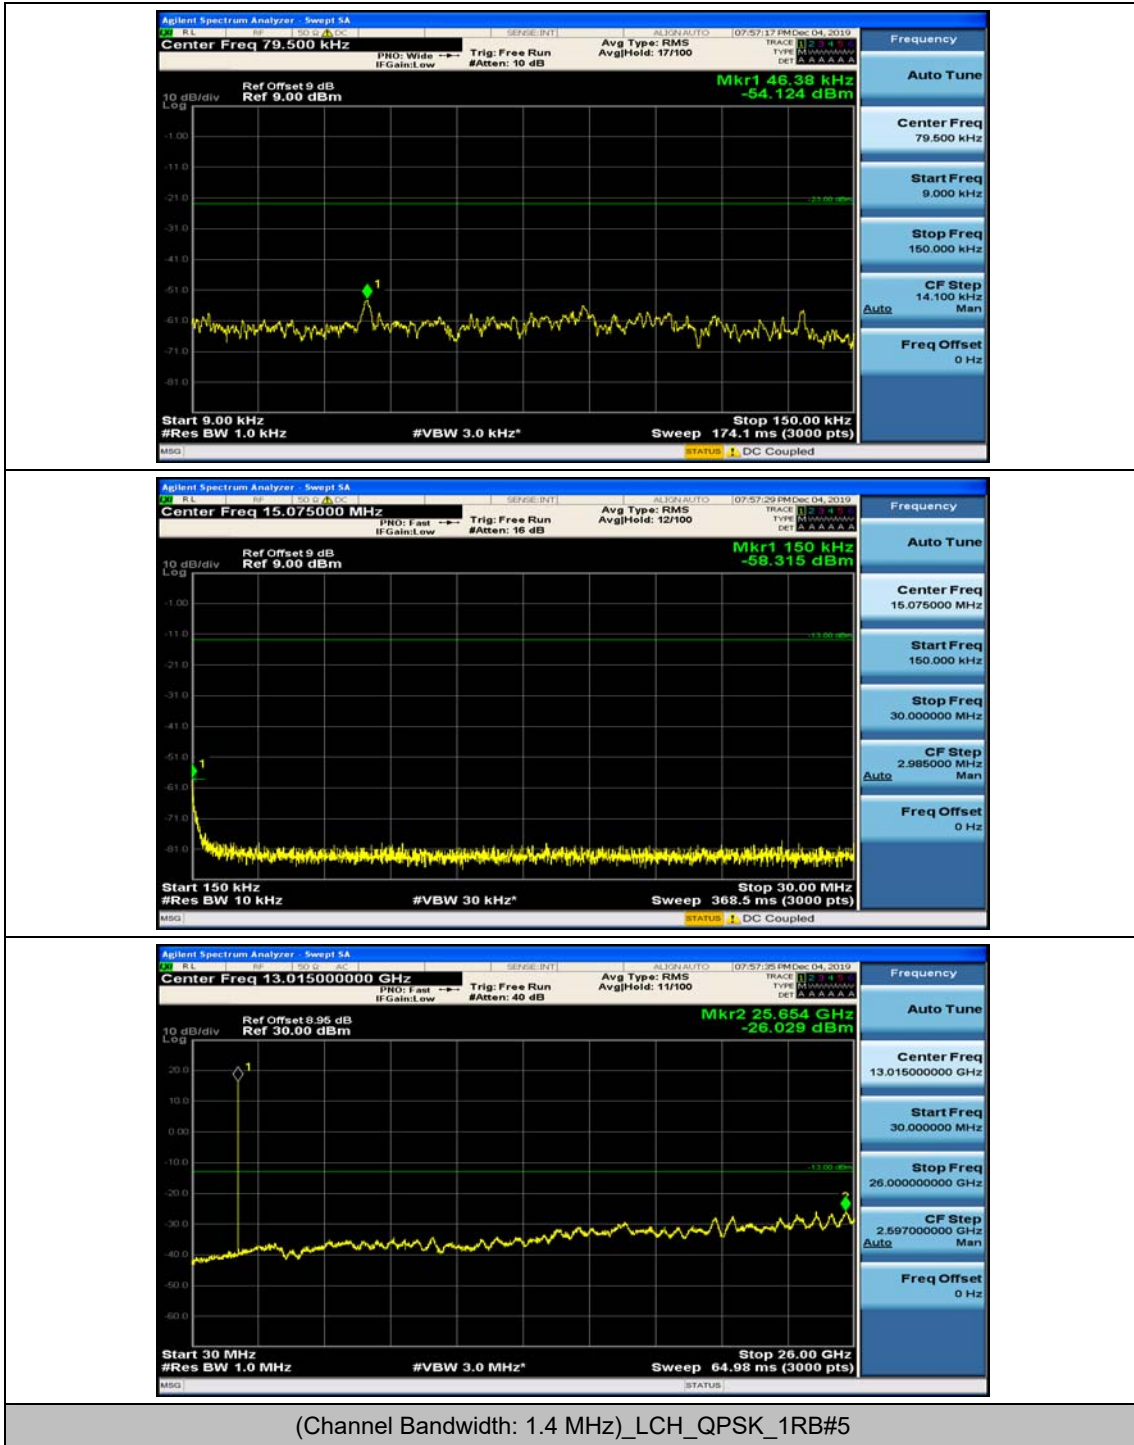

(Channel Bandwidth:20 MHz)_HCH_16QAM_50RB#50

(Channel Bandwidth:20 MHz)_HCH_16QAM_100RB#0

Appendix E: Conducted Spurious Emission

Test Graphs

Channel Bandwidth: 1.4 MHz

(Channel Bandwidth: 1.4 MHz)_MCH_QPSK_1RB#0