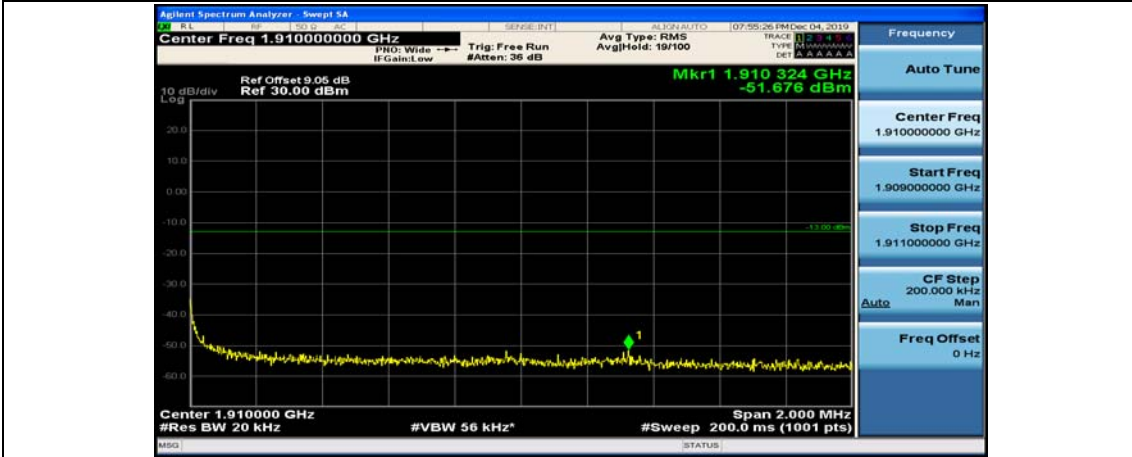

(Channel Bandwidth:20 MHz)_HCH_16QAM_1RB#0