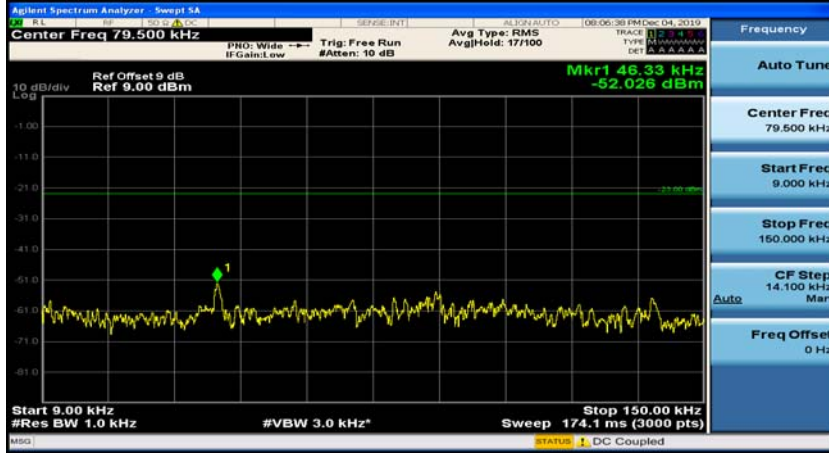

(Channel Bandwidth: 3 MHz)_MCH_QPSK_1RB#0

(Channel Bandwidth: 3 MHz)_MCH_QPSK_1RB#7