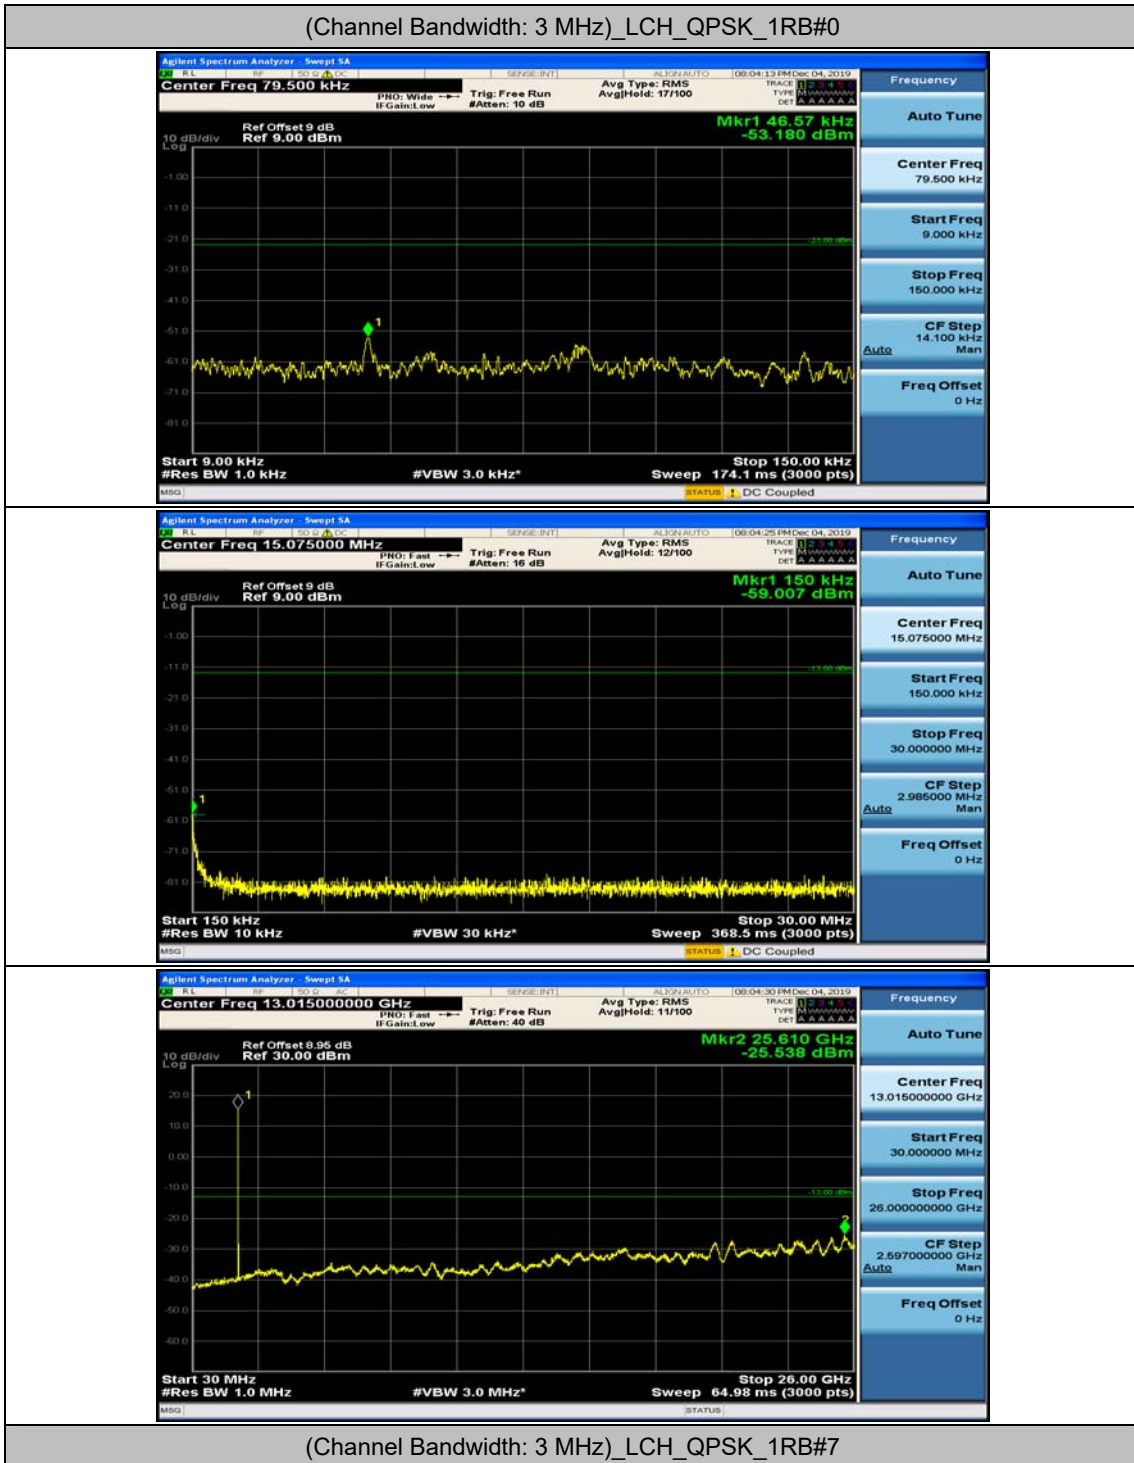

Channel Bandwidth: 3 MHz