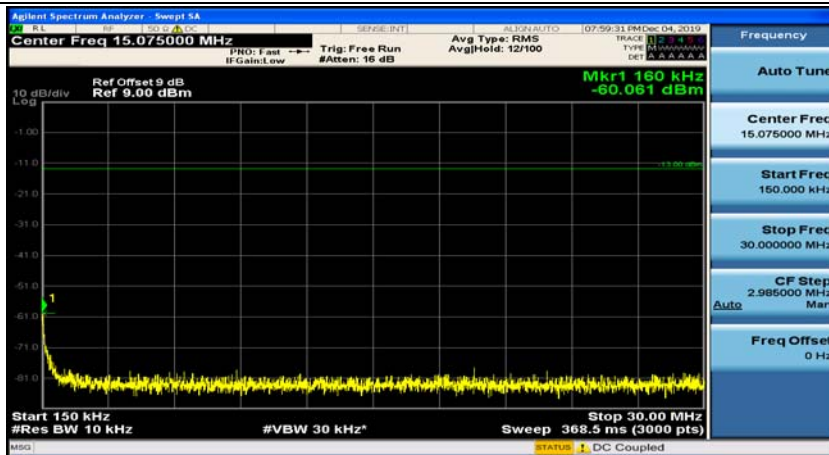

(Channel Bandwidth:20 MHz)_HCH_16QAM_50RB#50

(Channel Bandwidth:20 MHz)_HCH_16QAM_100RB#0

Appendix E: Conducted Spurious Emission

Test Graphs

Channel Bandwidth: 1.4 MHz

(Channel Bandwidth: 1.4 MHz)_MCH_QPSK_1RB#0