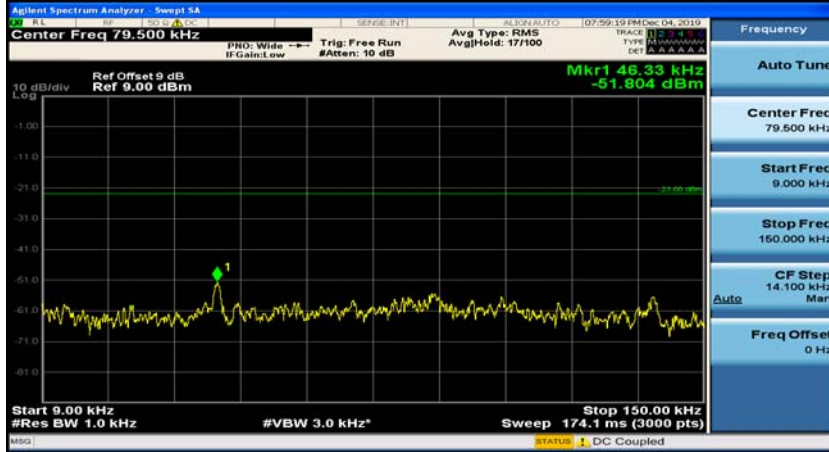

(Channel Bandwidth:20 MHz)_HCH_16QAM_50RB#50

(Channel Bandwidth:20 MHz)_HCH_16QAM_100RB#0

Appendix E: Conducted Spurious Emission

Test Graphs

Channel Bandwidth: 1.4 MHz

(Channel Bandwidth: 1.4 MHz)_MCH_QPSK_1RB#0