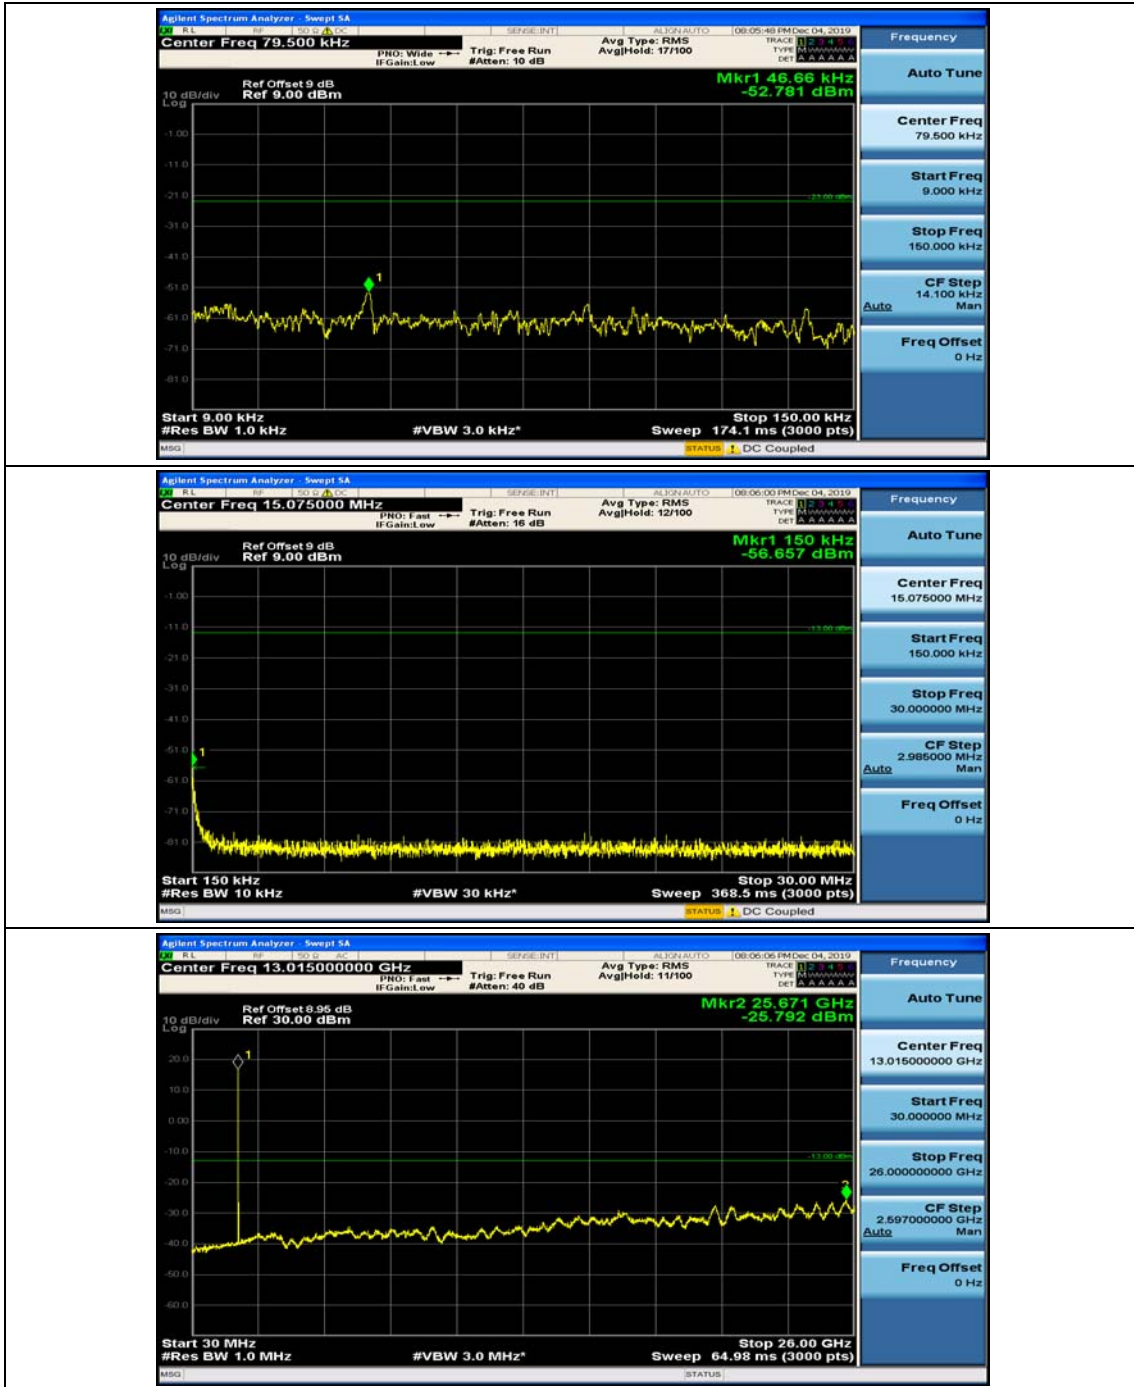

(Channel Bandwidth: 3 MHz)_MCH_16QAM_1RB#0