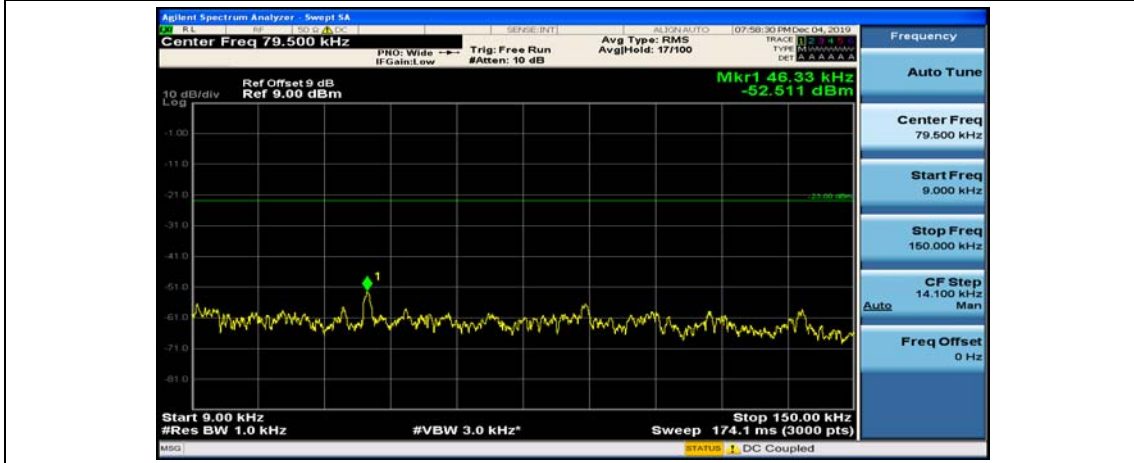

(Channel Bandwidth: 1.4 MHz)_MCH_QPSK_1RB#3

(Channel Bandwidth: 1.4 MHz)_HCH_QPSK_1RB#3

(Channel Bandwidth: 1.4 MHz)_HCH_QPSK_1RB#5

(Channel Bandwidth: 1.4 MHz)_LCH_16QAM_1RB#0

(Channel Bandwidth: 1.4 MHz)_LCH_16QAM_1RB#3