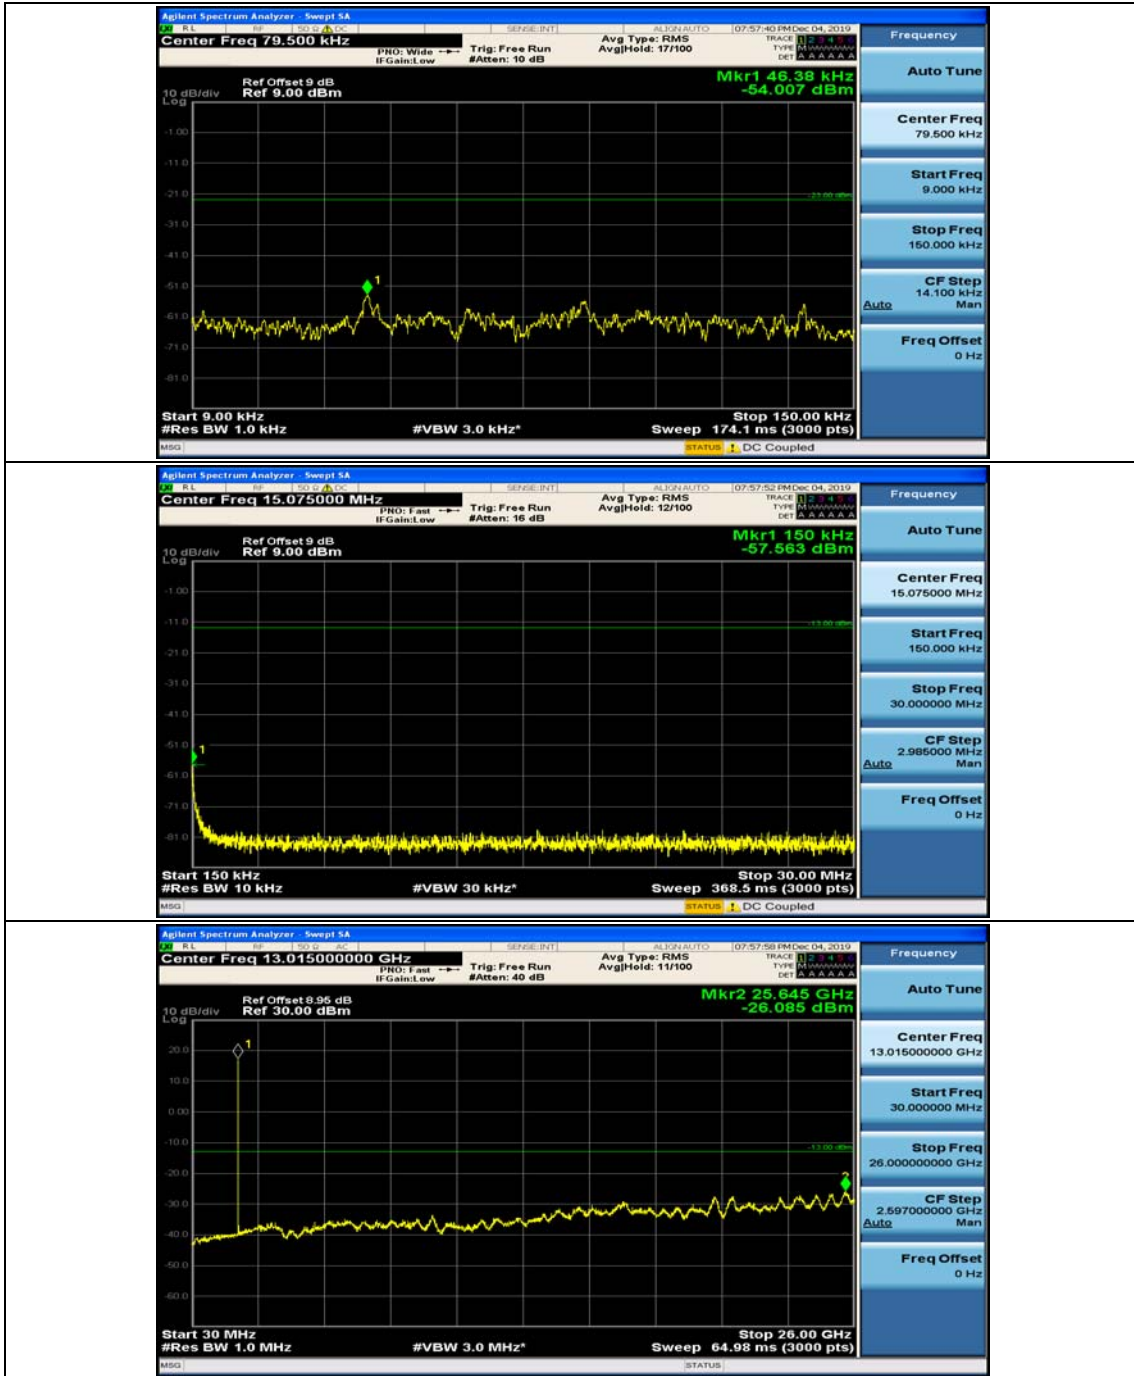

(Channel Bandwidth:20 MHz)_HCH_16QAM_50RB#50

(Channel Bandwidth:20 MHz)_HCH_16QAM_100RB#0

Appendix E: Conducted Spurious Emission

Test Graphs

Channel Bandwidth: 1.4 MHz

(Channel Bandwidth: 1.4 MHz)_MCH_QPSK_1RB#0