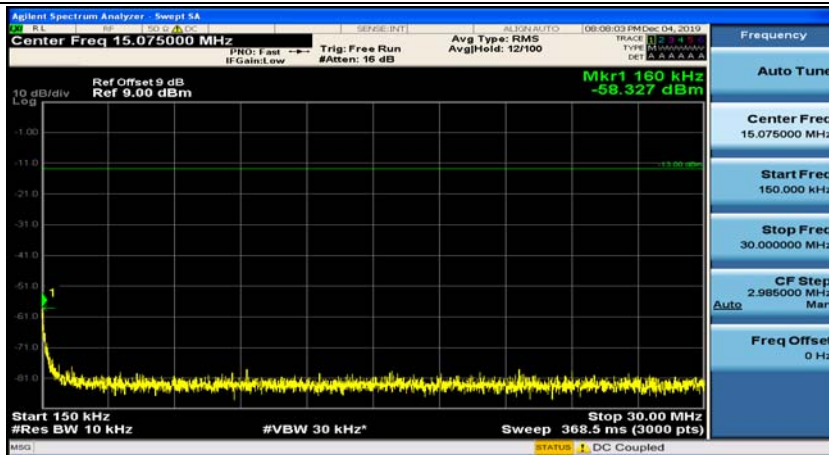

(Channel Bandwidth: 3 MHz)_MCH_16QAM_1RB#7