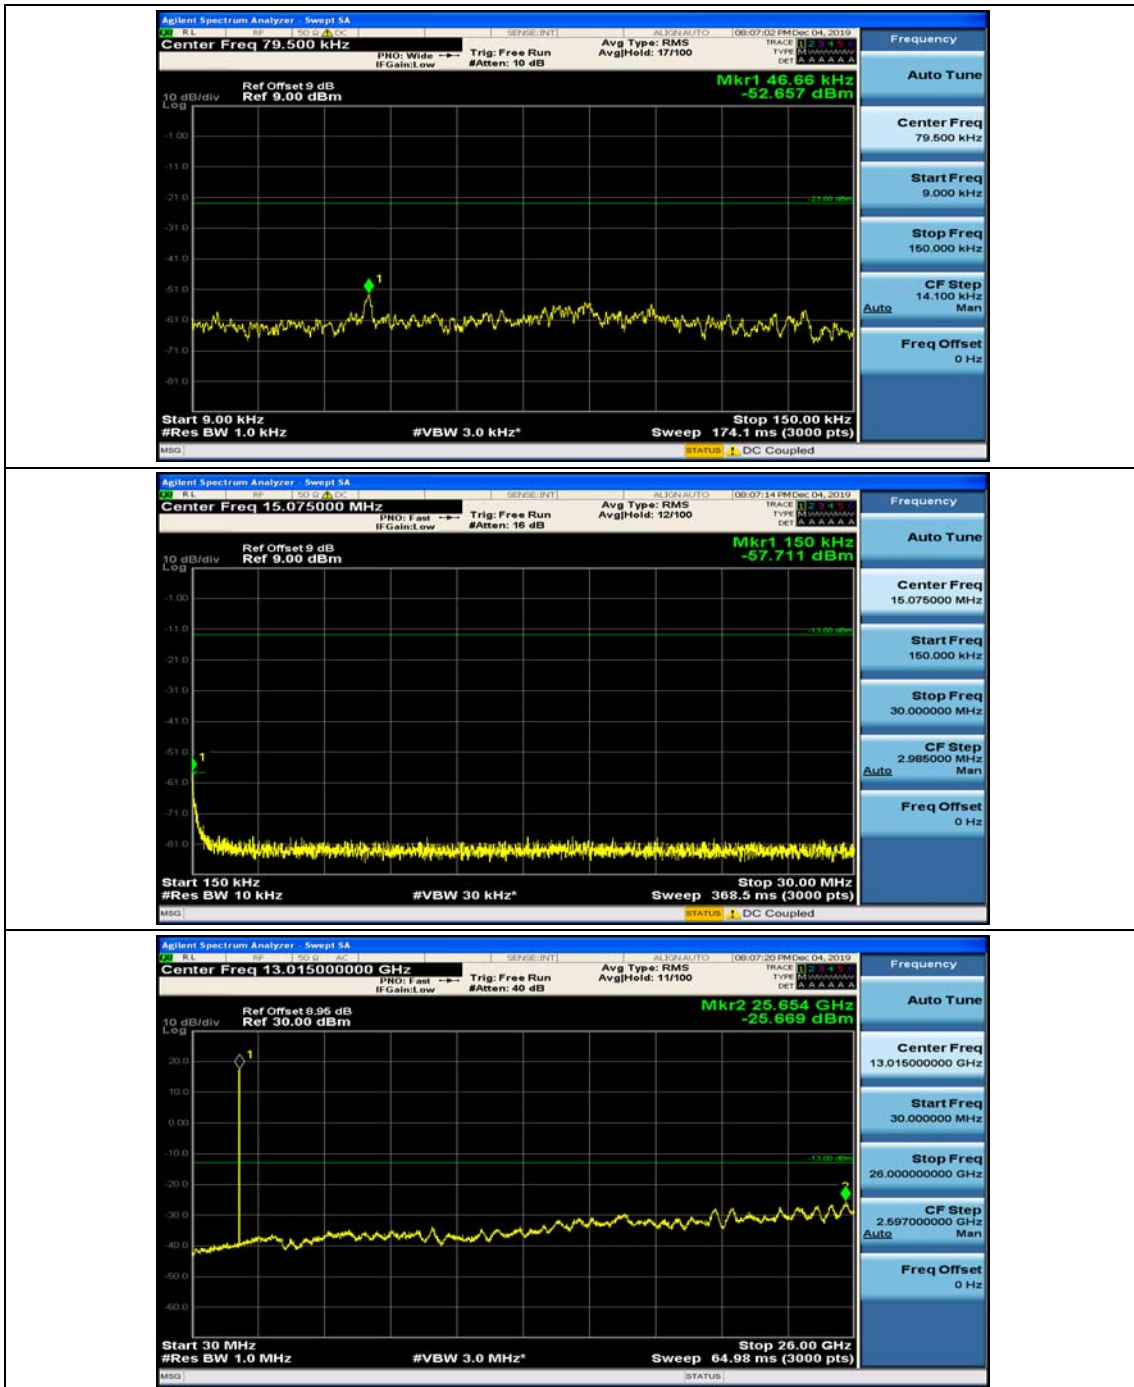

Channel Bandwidth: 3 MHz

(Channel Bandwidth: 3 MHz)_MCH_QPSK_1RB#0

(Channel Bandwidth: 3 MHz)_MCH_QPSK_1RB#7

(Channel Bandwidth: 3 MHz)_HCH_QPSK_1RB#0

(Channel Bandwidth: 3 MHz)_HCH_QPSK_1RB#7

(Channel Bandwidth: 3 MHz)_LCH_16QAM_1RB#0