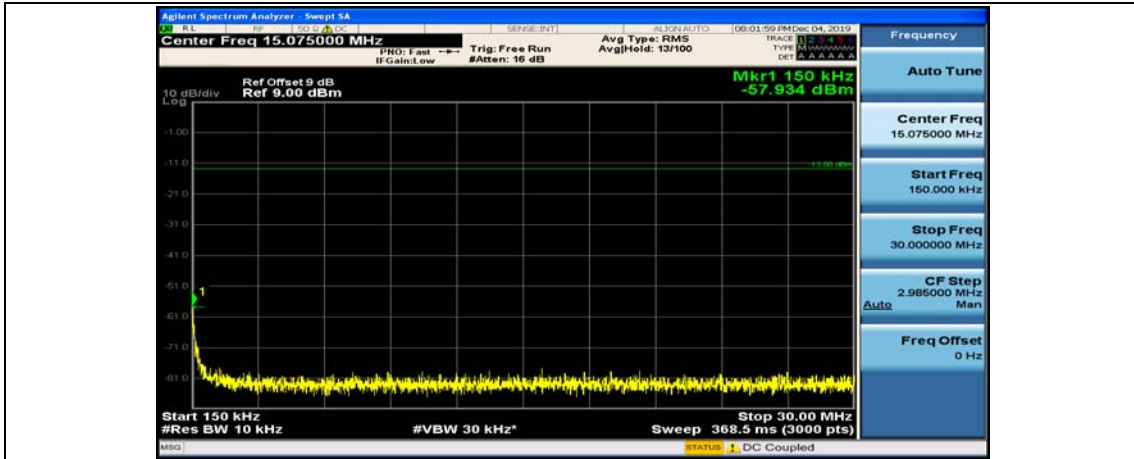

(Channel Bandwidth: 1.4 MHz)_HCH_QPSK_1RB#3