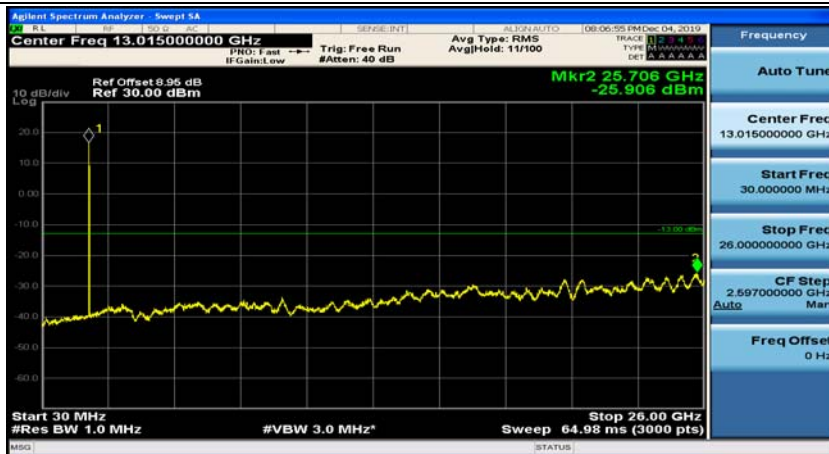

(Channel Bandwidth: 3 MHz)_MCH_QPSK_1RB#0

(Channel Bandwidth: 3 MHz)_MCH_QPSK_1RB#7