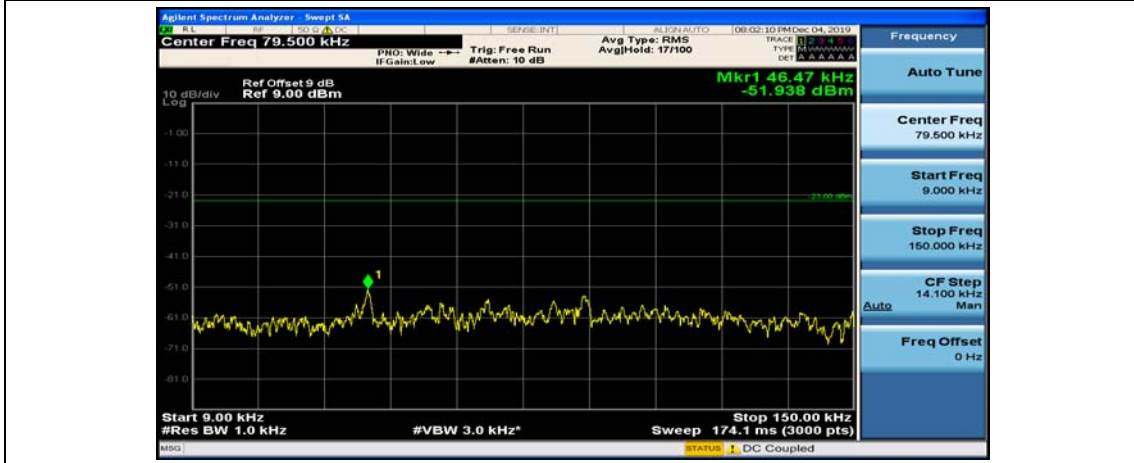

(Channel Bandwidth: 1.4 MHz)_HCH_QPSK_1RB#3