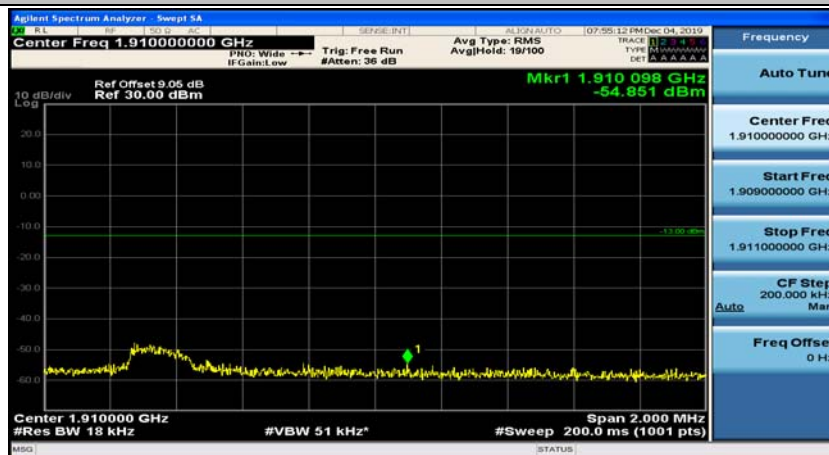

(Channel Bandwidth:20 MHz)_HCH_QPSK_1RB#49