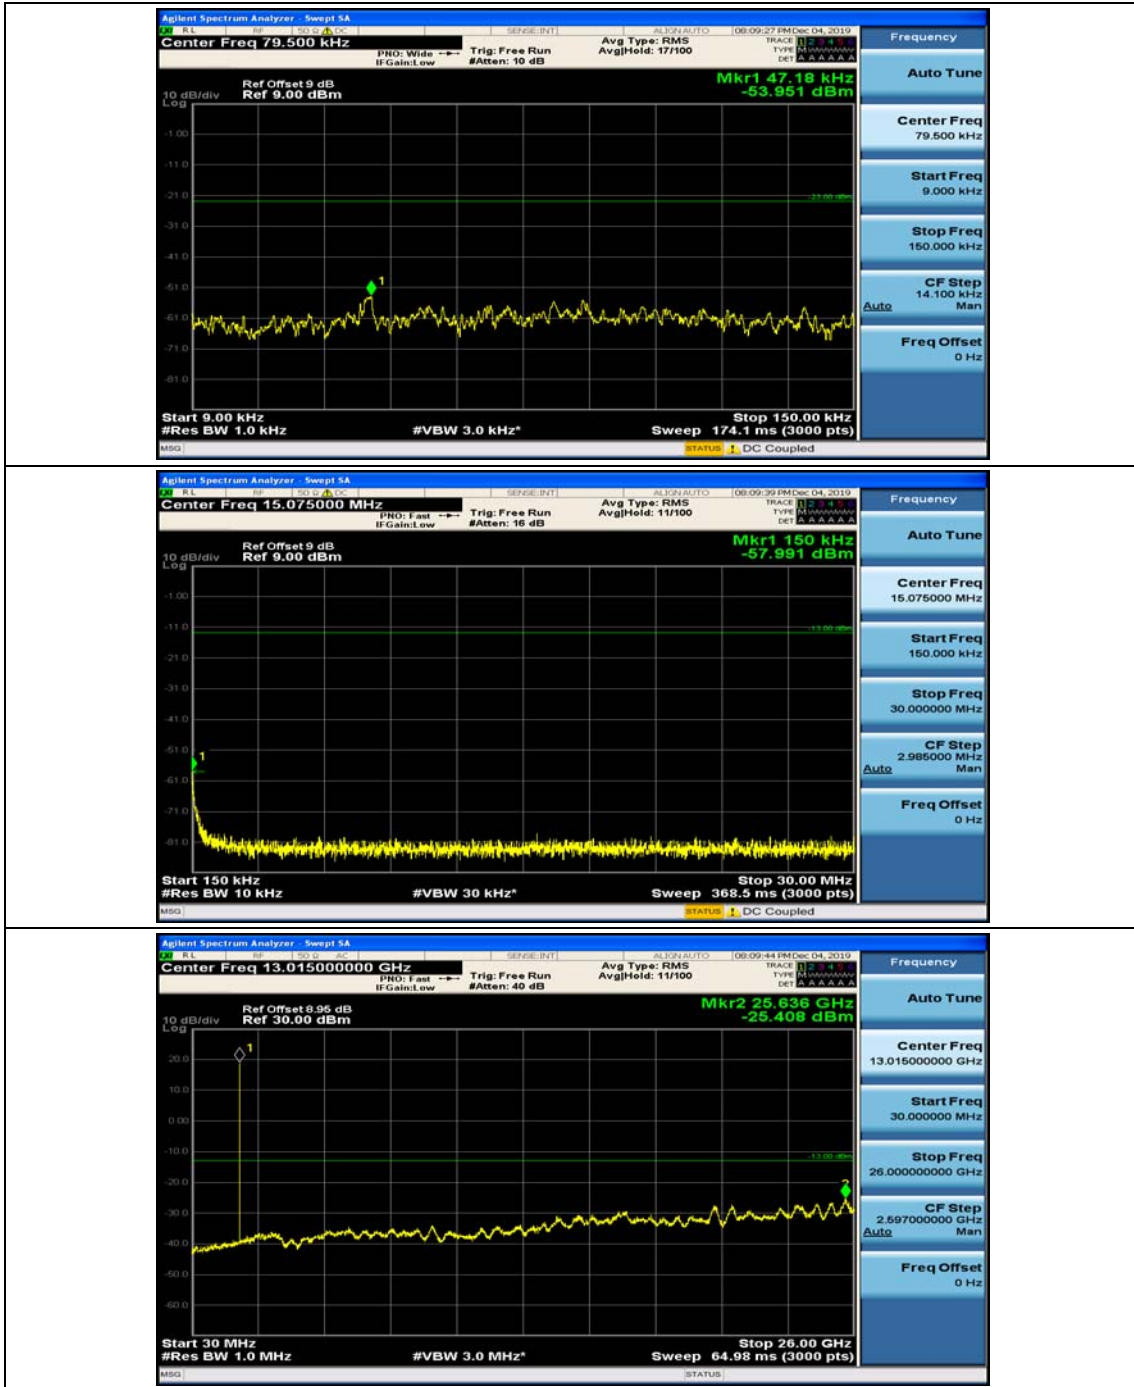

Channel Bandwidth: 3 MHz

(Channel Bandwidth: 3 MHz)_MCH_QPSK_1RB#0

(Channel Bandwidth: 3 MHz)_MCH_QPSK_1RB#7

(Channel Bandwidth: 3 MHz)_HCH_QPSK_1RB#0

(Channel Bandwidth: 3 MHz)_HCH_QPSK_1RB#7

(Channel Bandwidth: 3 MHz)_LCH_16QAM_1RB#0