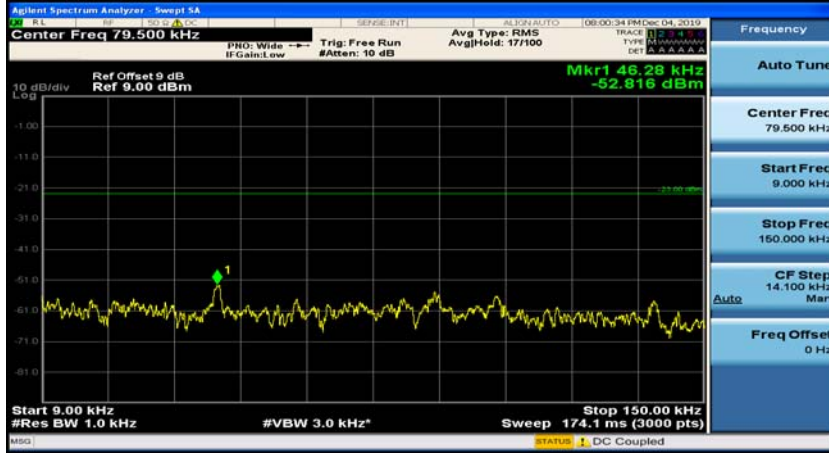

(Channel Bandwidth: 1.4 MHz)_MCH_16QAM_1RB#0