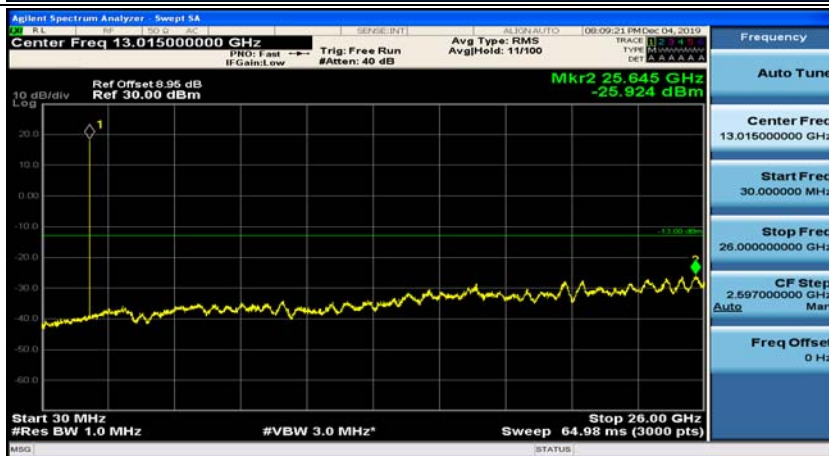

Channel Bandwidth: 3 MHz

(Channel Bandwidth: 3 MHz)_MCH_QPSK_1RB#0

(Channel Bandwidth: 3 MHz)_MCH_QPSK_1RB#7

(Channel Bandwidth: 3 MHz)_HCH_QPSK_1RB#0

(Channel Bandwidth: 3 MHz)_HCH_QPSK_1RB#7

(Channel Bandwidth: 3 MHz)_LCH_16QAM_1RB#0