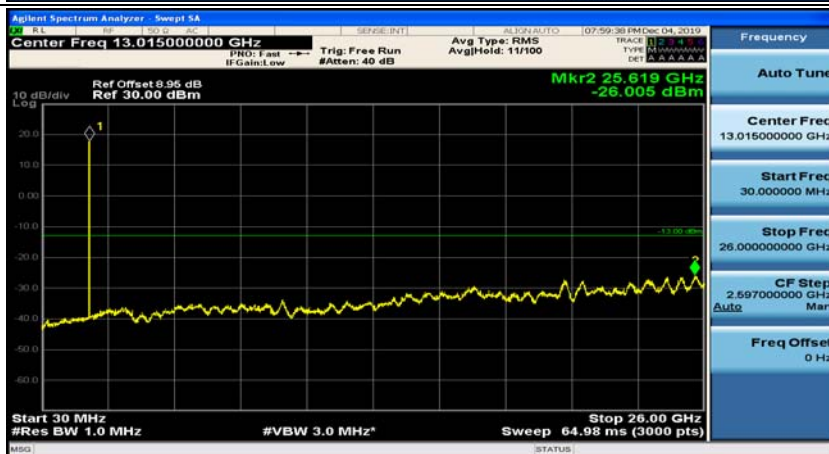

(Channel Bandwidth:20 MHz)_HCH_16QAM_50RB#50

(Channel Bandwidth:20 MHz)_HCH_16QAM_100RB#0

Appendix E: Conducted Spurious Emission

Test Graphs

Channel Bandwidth: 1.4 MHz

(Channel Bandwidth: 1.4 MHz)_MCH_QPSK_1RB#0