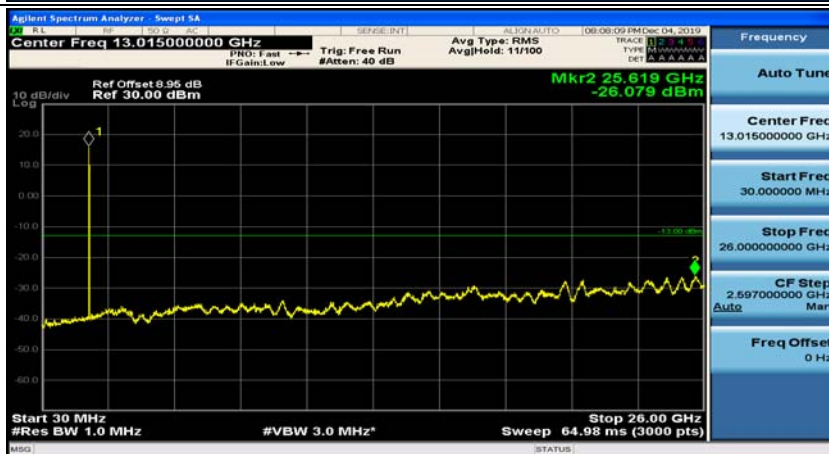

(Channel Bandwidth: 3 MHz)_MCH_16QAM_1RB#7