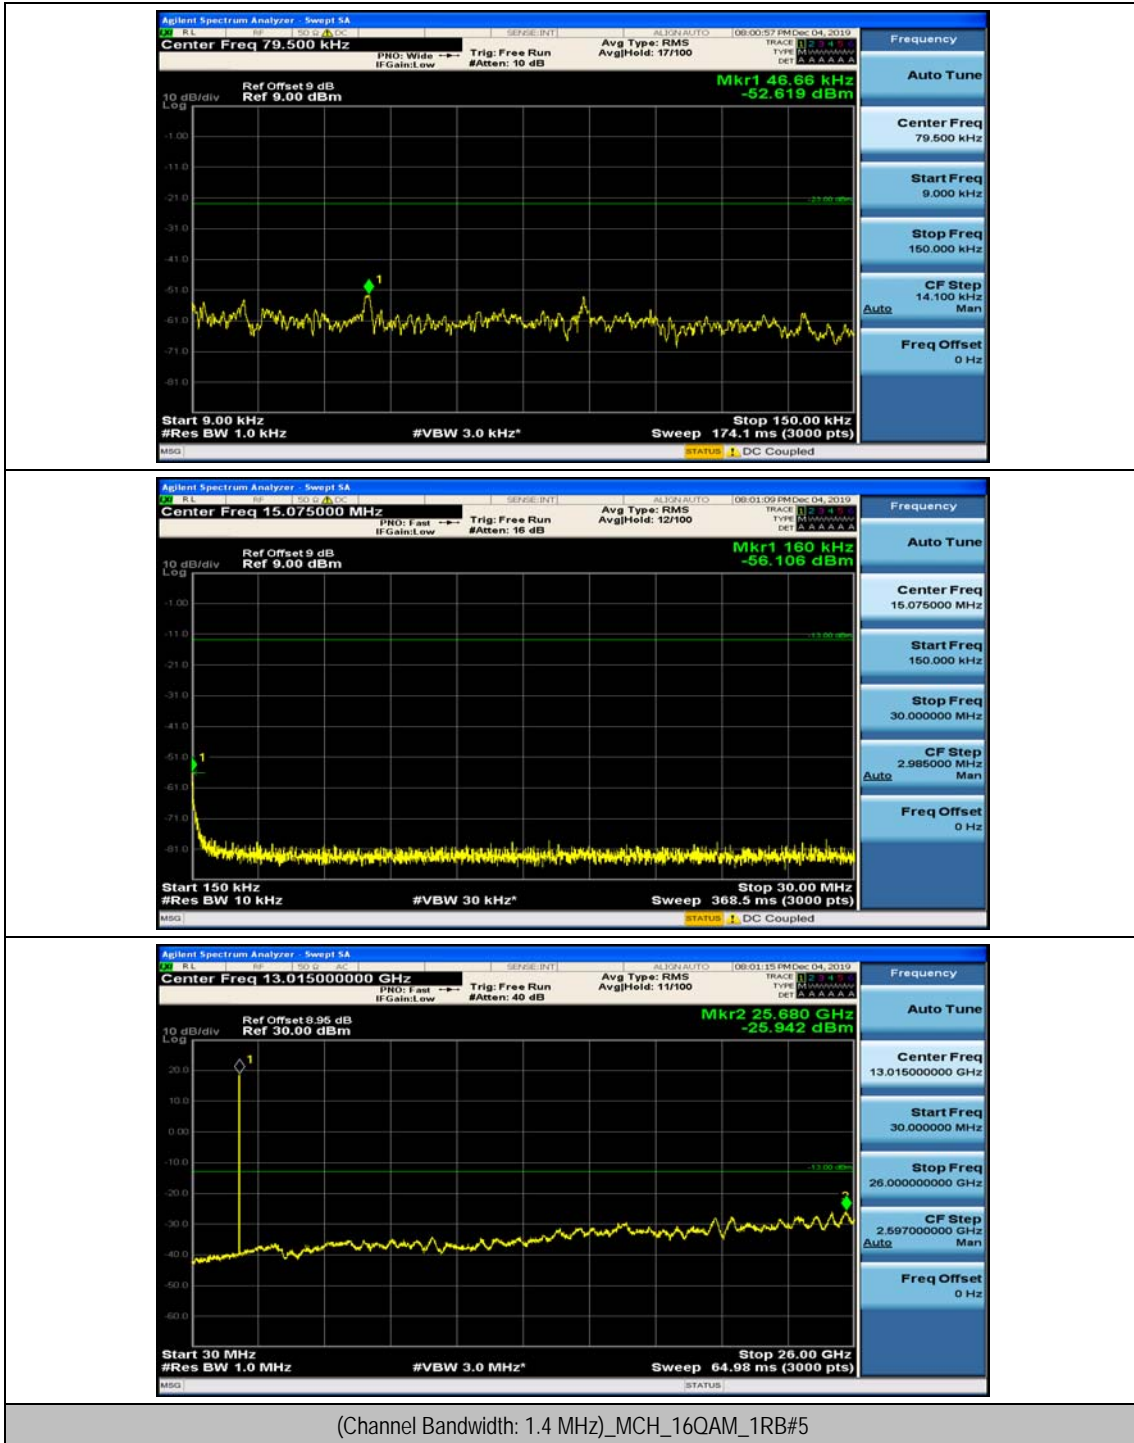

(Channel Bandwidth: 1.4 MHz)_LCH_16QAM_1RB#5

(Channel Bandwidth: 1.4 MHz)_MCH_16QAM_1RB#0

(Channel Bandwidth: 1.4 MHz)_MCH_16QAM_1RB#3

(Channel Bandwidth: 1.4 MHz)_HCH_16QAM_1RB#0

(Channel Bandwidth: 1.4 MHz)_HCH_16QAM_1RB#3