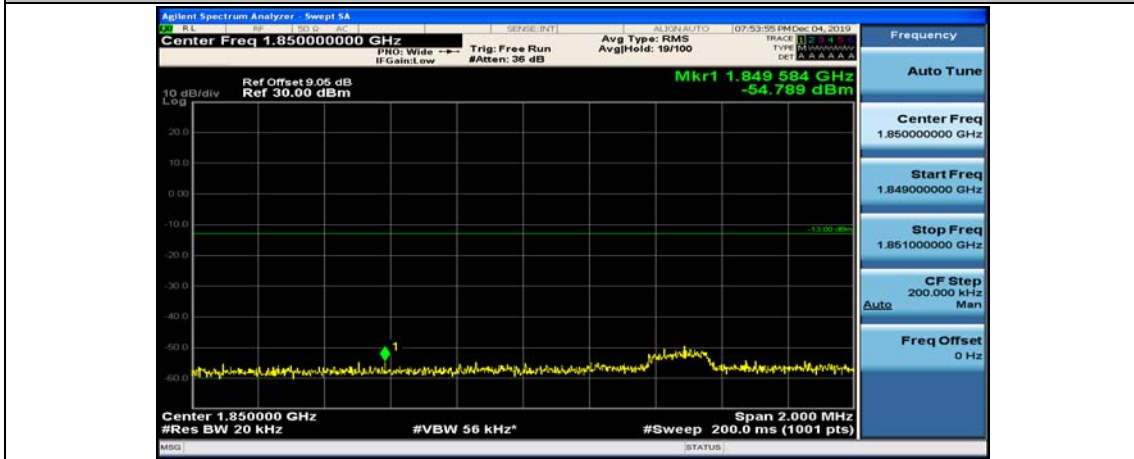

(Channel Bandwidth:20 MHz)_HCH_QPSK_50RB#25

(Channel Bandwidth:20 MHz)_HCH_QPSK_50RB#50

(Channel Bandwidth:20 MHz)_HCH_QPSK_100RB#0

(Channel Bandwidth:20 MHz)_LCH_16QAM_1RB#0

(Channel Bandwidth:20 MHz)_LCH_16QAM_1RB#49