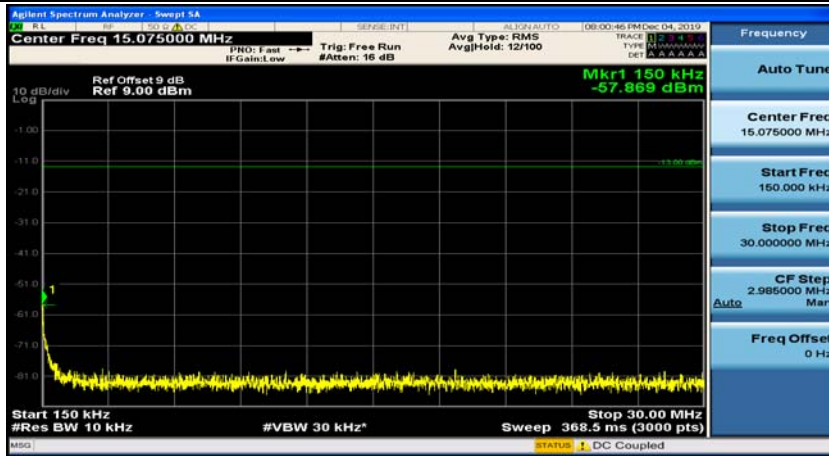

(Channel Bandwidth: 1.4 MHz)_MCH_16QAM_1RB#0