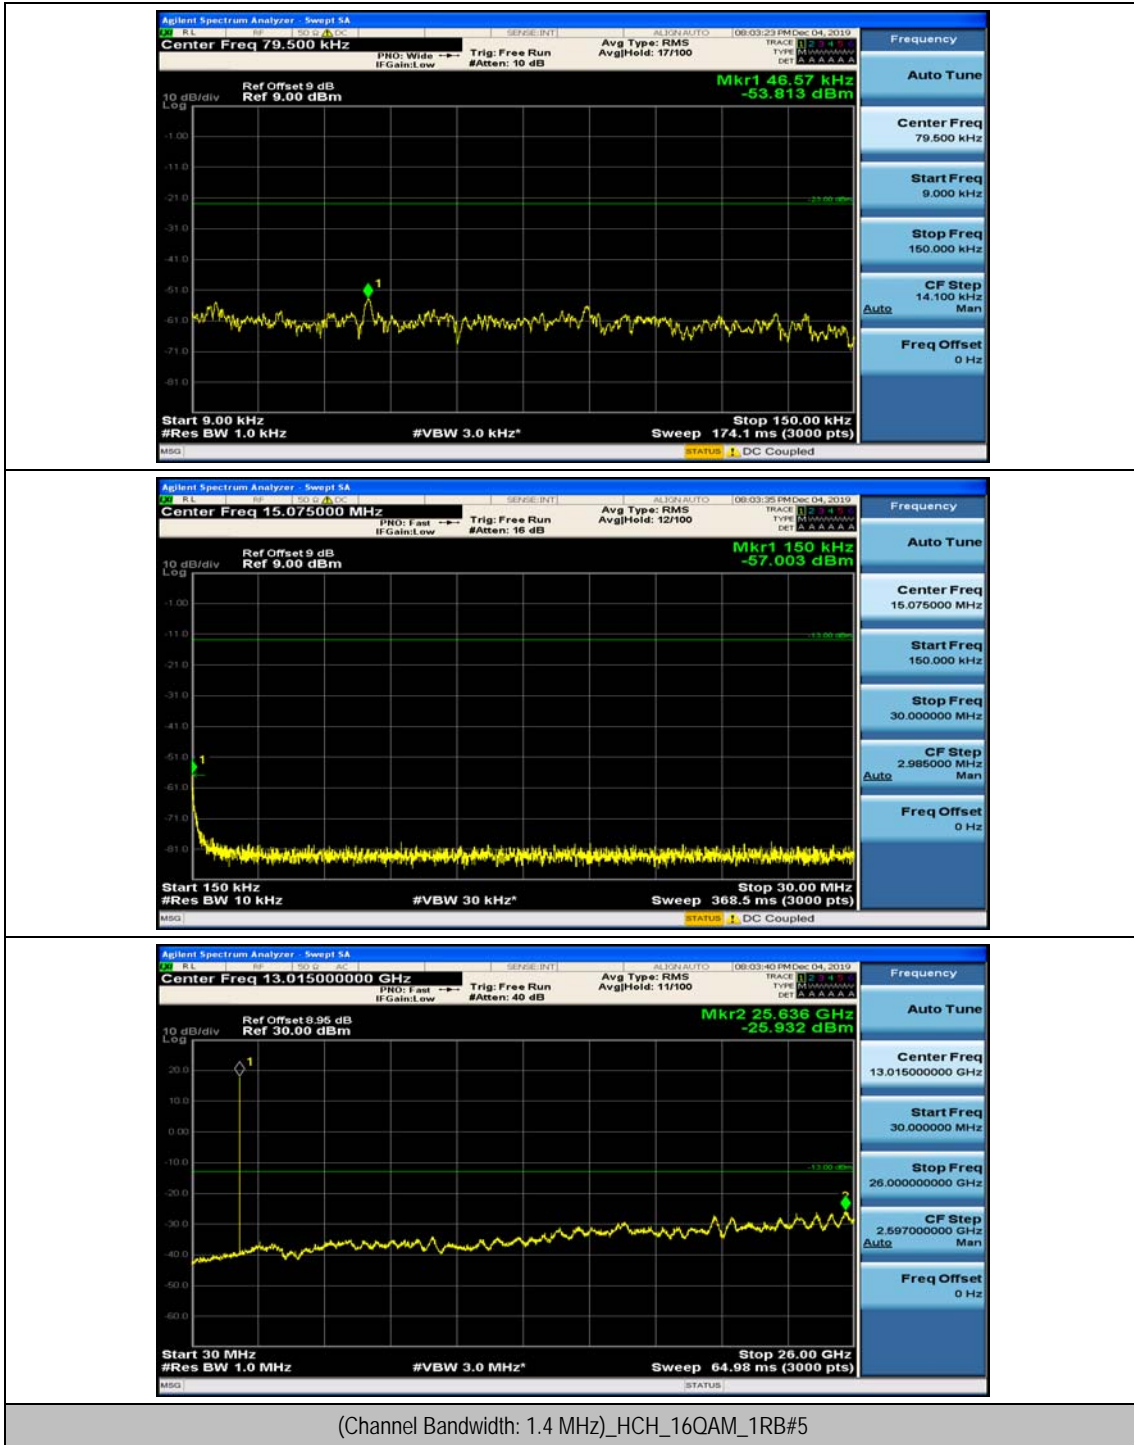

(Channel Bandwidth: 1.4 MHz)_LCH_16QAM_1RB#5

(Channel Bandwidth: 1.4 MHz)_MCH_16QAM_1RB#0

(Channel Bandwidth: 1.4 MHz)_MCH_16QAM_1RB#3

(Channel Bandwidth: 1.4 MHz)_HCH_16QAM_1RB#0

(Channel Bandwidth: 1.4 MHz)_HCH_16QAM_1RB#3