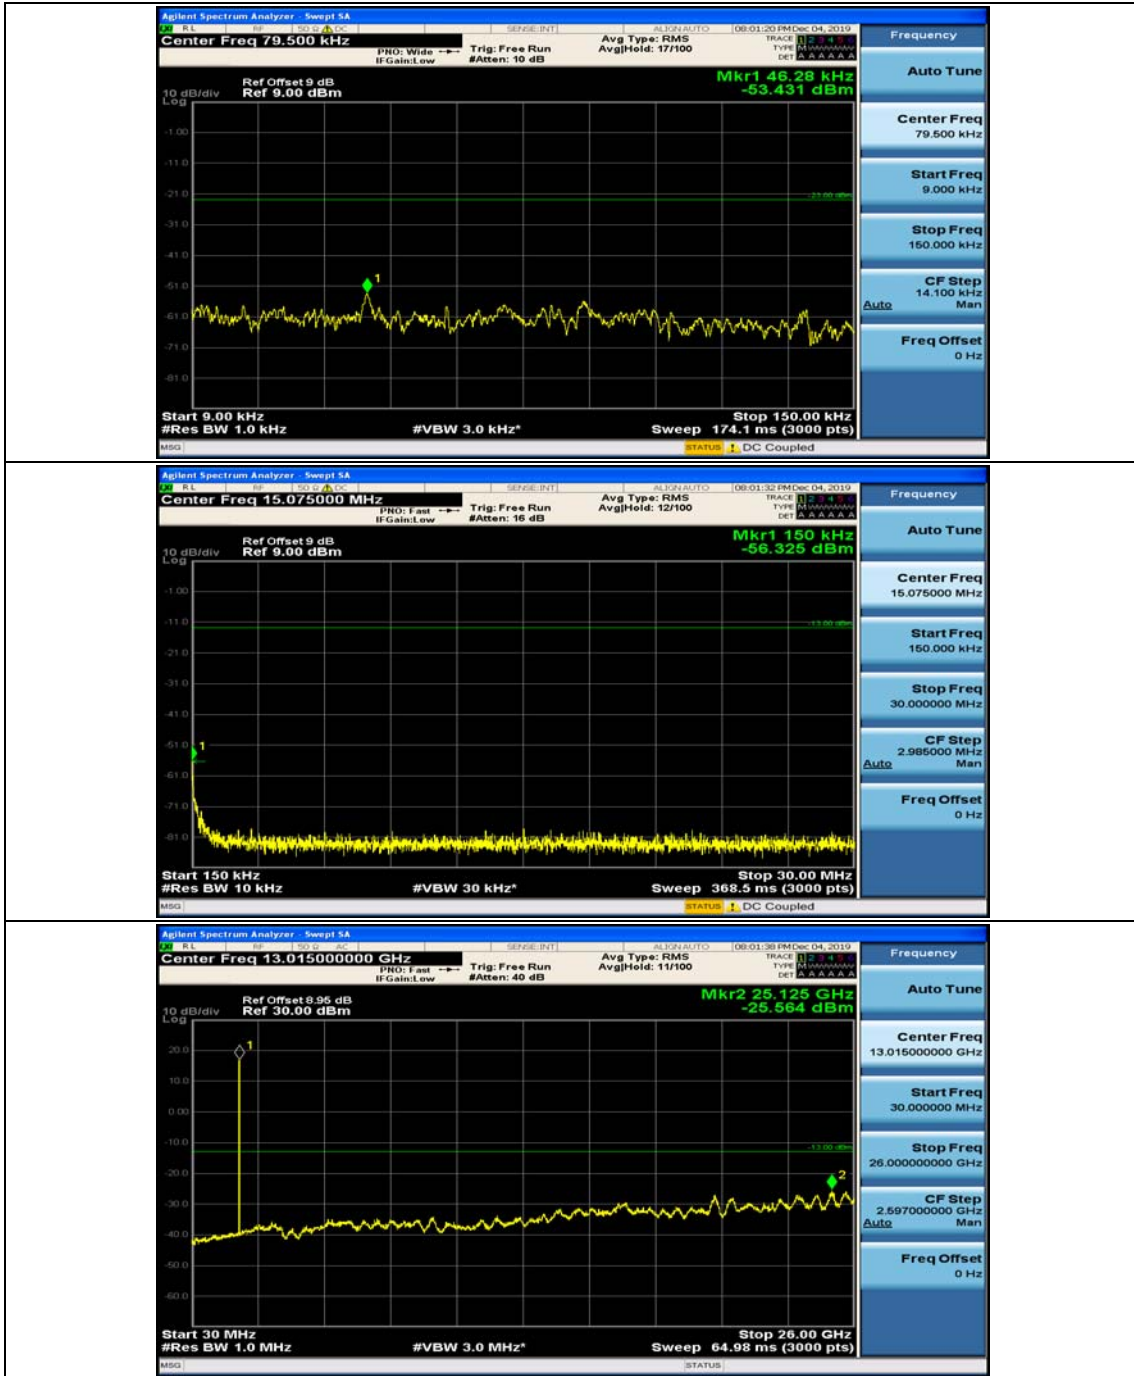

(Channel Bandwidth: 1.4 MHz)_LCH_16QAM_1RB#5

(Channel Bandwidth: 1.4 MHz)_MCH_16QAM_1RB#0

(Channel Bandwidth: 1.4 MHz)_MCH_16QAM_1RB#3

(Channel Bandwidth: 1.4 MHz)_HCH_16QAM_1RB#0

(Channel Bandwidth: 1.4 MHz)_HCH_16QAM_1RB#3