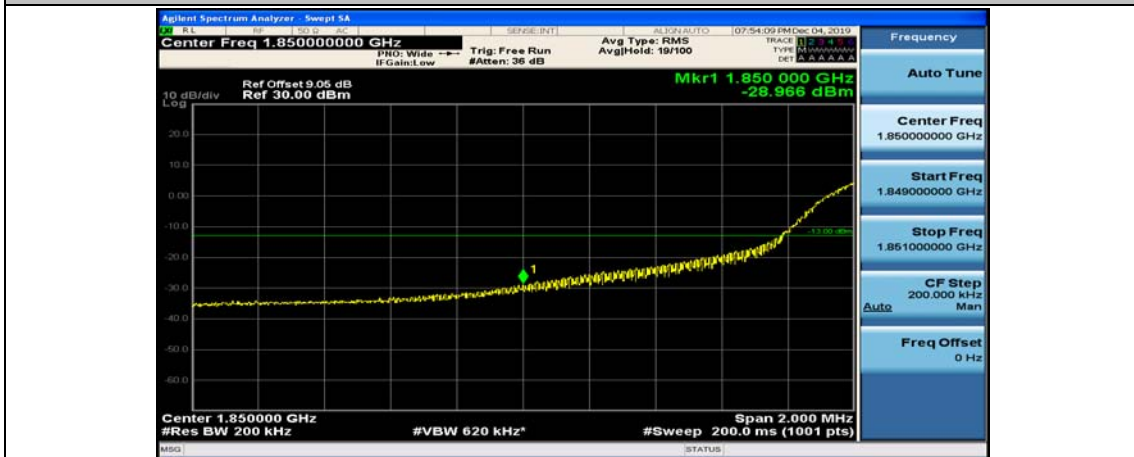

Channel Bandwidth: 20 MHz

(Channel Bandwidth:20 MHz)_LCH_QPSK_1RB#49

(Channel Bandwidth:20 MHz)_LCH_QPSK_1RB#99

(Channel Bandwidth:20 MHz)_LCH_QPSK_50RB#0

(Channel Bandwidth:20 MHz)_LCH_QPSK_50RB#25

(Channel Bandwidth:20 MHz)_LCH_QPSK_50RB#50