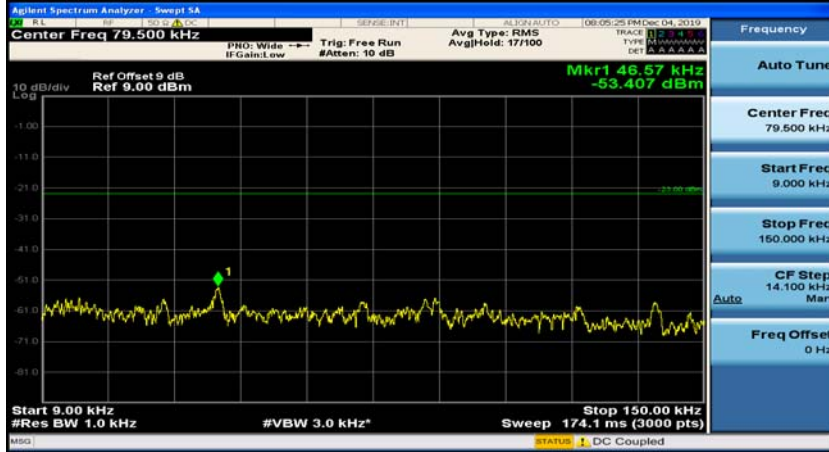

Channel Bandwidth: 3 MHz

(Channel Bandwidth: 3 MHz)_MCH_QPSK_1RB#0

(Channel Bandwidth: 3 MHz)_MCH_QPSK_1RB#7

(Channel Bandwidth: 3 MHz)_HCH_QPSK_1RB#0

(Channel Bandwidth: 3 MHz)_HCH_QPSK_1RB#7

(Channel Bandwidth: 3 MHz)_LCH_16QAM_1RB#0