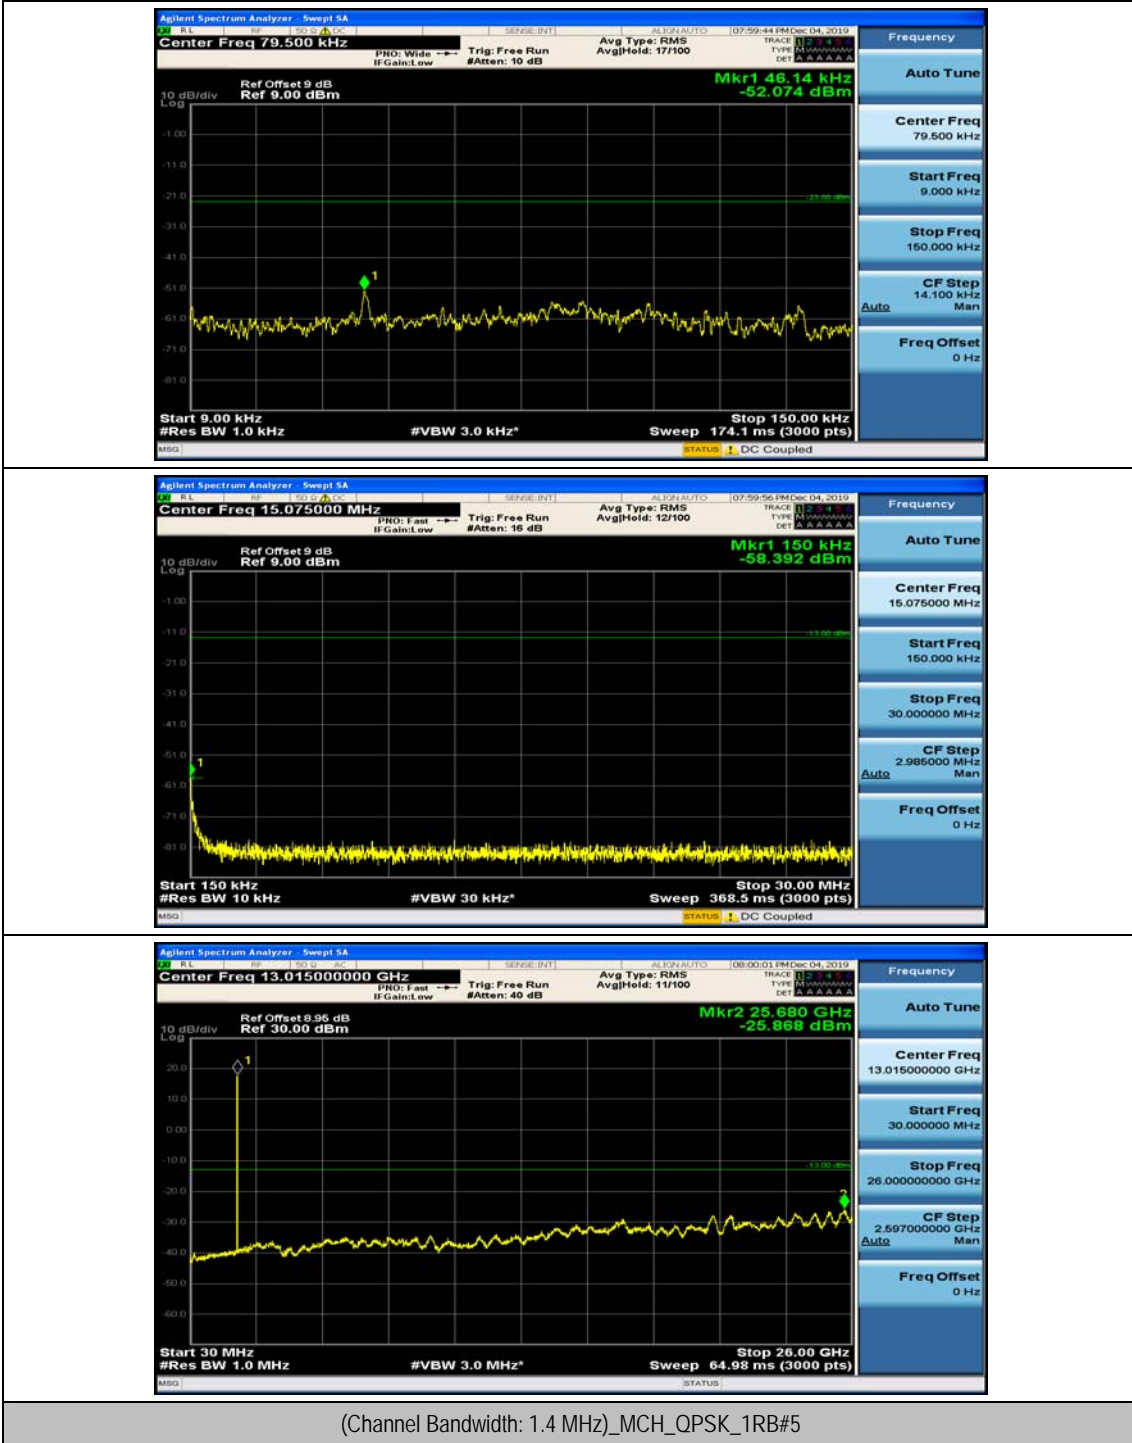

(Channel Bandwidth: 1.4 MHz)_MCH_QPSK_1RB#3