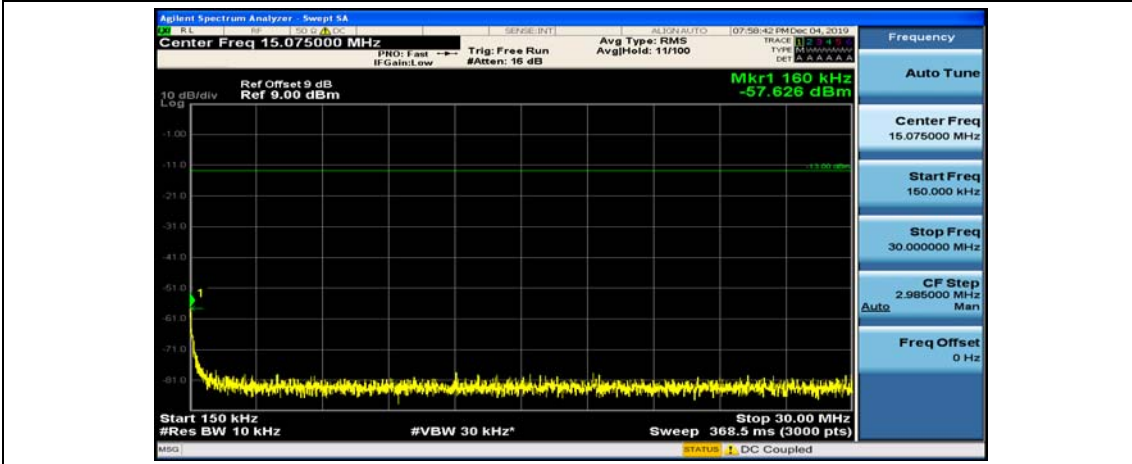

(Channel Bandwidth: 1.4 MHz)_MCH_QPSK_1RB#3

(Channel Bandwidth: 1.4 MHz)_HCH_QPSK_1RB#3

(Channel Bandwidth: 1.4 MHz)_HCH_QPSK_1RB#5

(Channel Bandwidth: 1.4 MHz)_LCH_16QAM_1RB#0

(Channel Bandwidth: 1.4 MHz)_LCH_16QAM_1RB#3