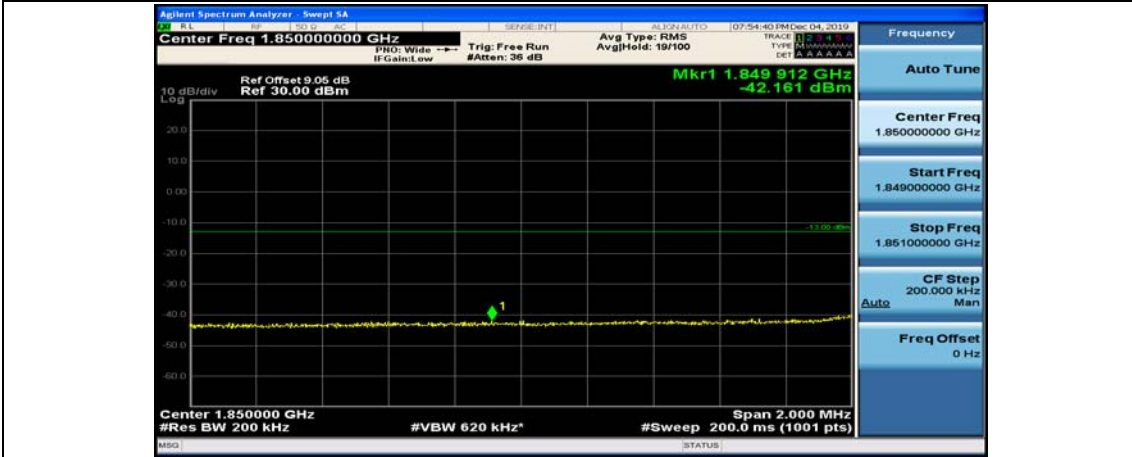

(Channel Bandwidth:20 MHz)_LCH_16QAM_1RB#99

(Channel Bandwidth:20 MHz)_LCH_16QAM_50RB#0

(Channel Bandwidth:20 MHz)_LCH_16QAM_50RB#25

(Channel Bandwidth:20 MHz)_LCH_16QAM_50RB#50

(Channel Bandwidth:20 MHz)_LCH_16QAM_100RB#0