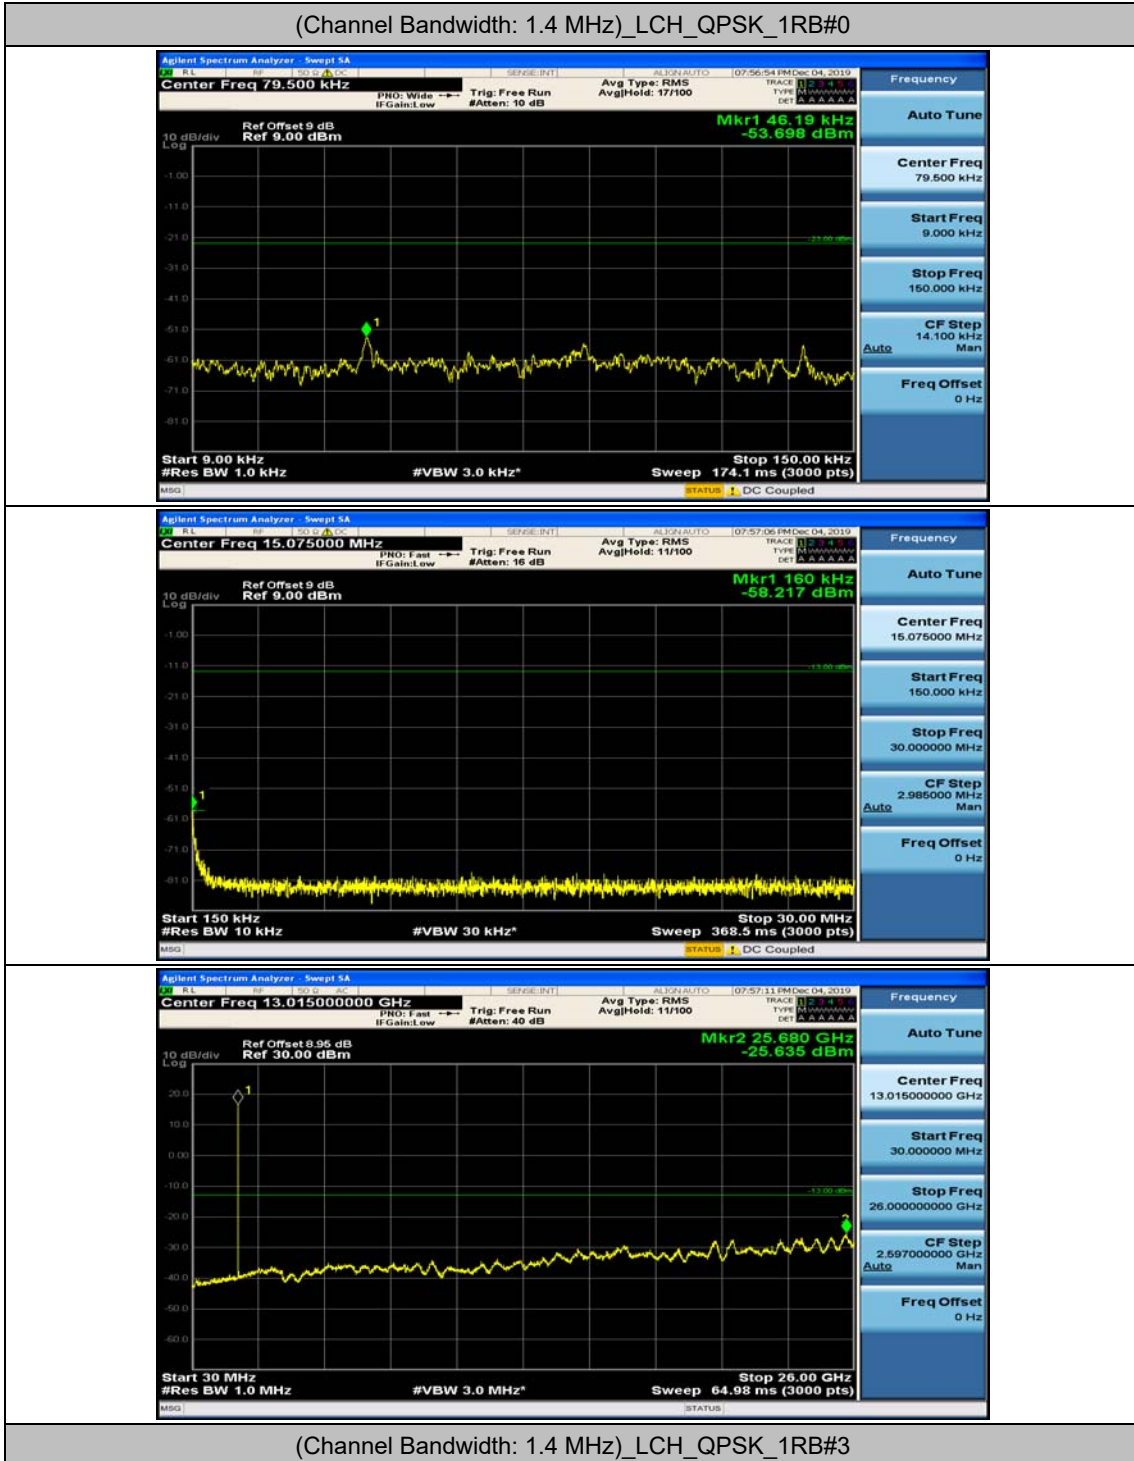

(Channel Bandwidth:20 MHz)_HCH_16QAM_50RB#50

(Channel Bandwidth:20 MHz)_HCH_16QAM_100RB#0

Appendix E: Conducted Spurious Emission

Test Graphs

Channel Bandwidth: 1.4 MHz

(Channel Bandwidth: 1.4 MHz)_MCH_QPSK_1RB#0