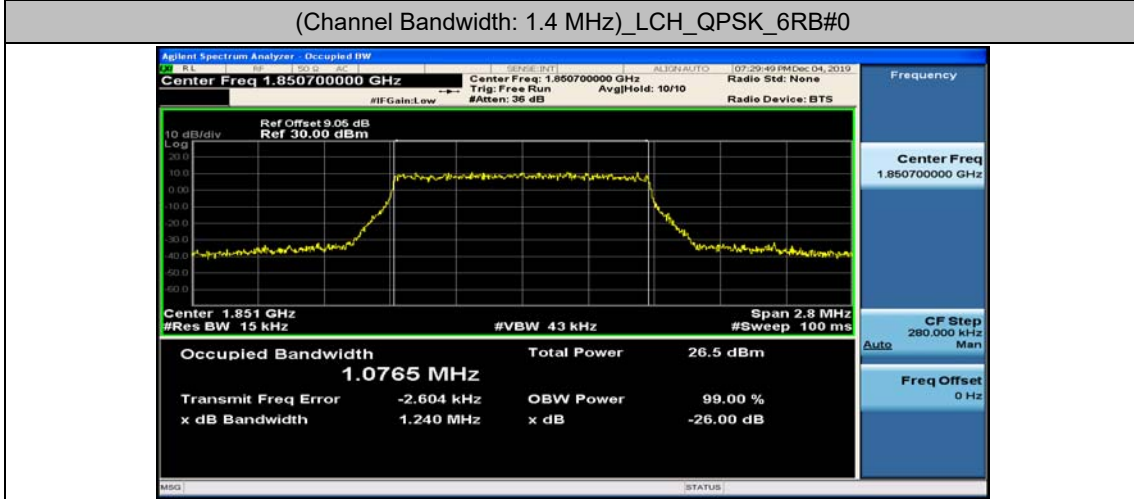

Test Graphs

Channel Bandwidth: 1.4 MHz