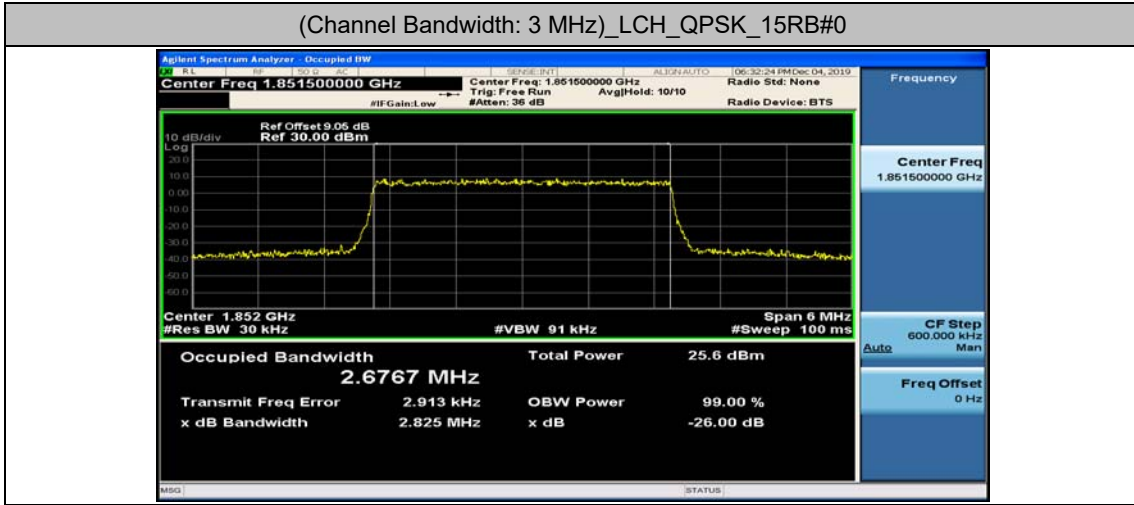

Channel Bandwidth: 20 MHz

Channel Bandwidth: 20 MHz						
Modulation	Channel	RB Configuration		Occupied Bandwidth (MHz)	26dB Bandwidth (MHz)	Verdict
		Size	Offset			
QPSK	LCH	100	0	17.851	18.68	PASS
	MCH	100	0	17.859	18.67	PASS
	HCH	100	0	17.847	18.58	PASS
16QAM	LCH	100	0	17.840	18.64	PASS
	MCH	100	0	17.839	18.60	PASS
	HCH	100	0	17.819	18.57	PASS

Test Graphs

Channel Bandwidth: 1.4 MHz

(Channel Bandwidth: 1.4 MHz)_LCH_16QAM_6RB#0

(Channel Bandwidth: 1.4 MHz)_MCH_16QAM_6RB#0

(Channel Bandwidth: 1.4 MHz)_HCH_16QAM_6RB#0

Channel Bandwidth: 3 MHz

(Channel Bandwidth: 3 MHz)_LCH_16QAM_15RB#0