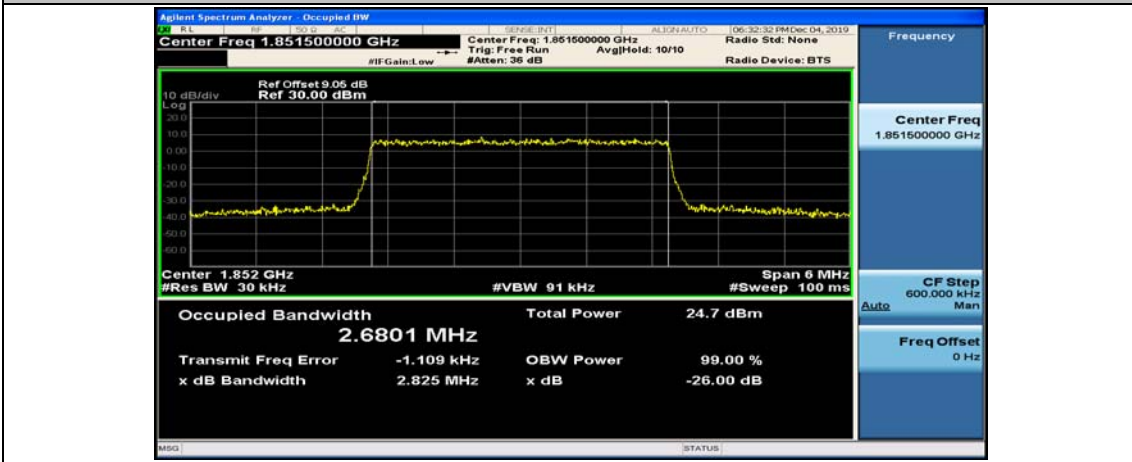

Test Graphs

Channel Bandwidth: 1.4 MHz

(Channel Bandwidth: 1.4 MHz)_LCH_16QAM_6RB#0

(Channel Bandwidth: 1.4 MHz)_MCH_16QAM_6RB#0

(Channel Bandwidth: 1.4 MHz)_HCH_16QAM_6RB#0

Channel Bandwidth: 3 MHz

(Channel Bandwidth: 3 MHz)_LCH_16QAM_15RB#0