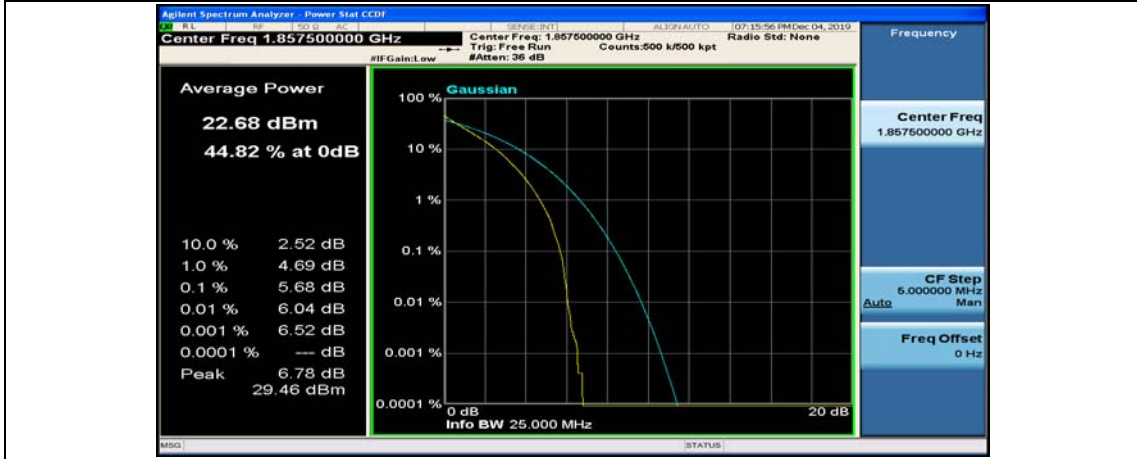

Channel Bandwidth: 10 MHz_HCH_16QAM_1RB#0

Channel Bandwidth: 10 MHz_HCH_16QAM_1RB#24

Channel Bandwidth: 15 MHz

(Channel Bandwidth:15 MHz)_LCH_QPSK_37RB#18

(Channel Bandwidth:15 MHz)_LCH_QPSK_37RB#38

(Channel Bandwidth:15 MHz)_LCH_QPSK_75RB#0