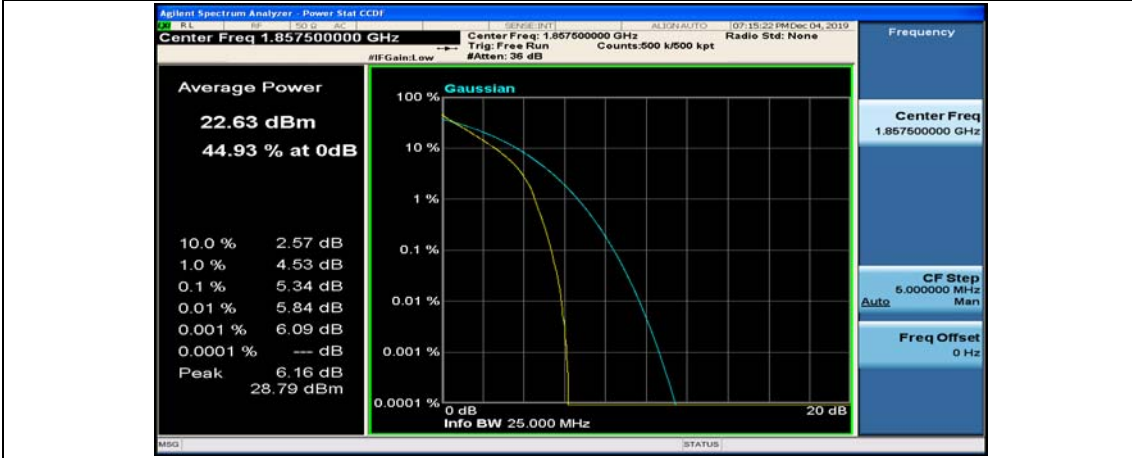

Channel Bandwidth: 10 MHz_HCH_16QAM_1RB#0

Channel Bandwidth: 10 MHz_HCH_16QAM_1RB#24

Channel Bandwidth: 15 MHz

(Channel Bandwidth:15 MHz)_LCH_QPSK_37RB#18

(Channel Bandwidth:15 MHz)_LCH_QPSK_37RB#38

(Channel Bandwidth:15 MHz)_LCH_QPSK_75RB#0