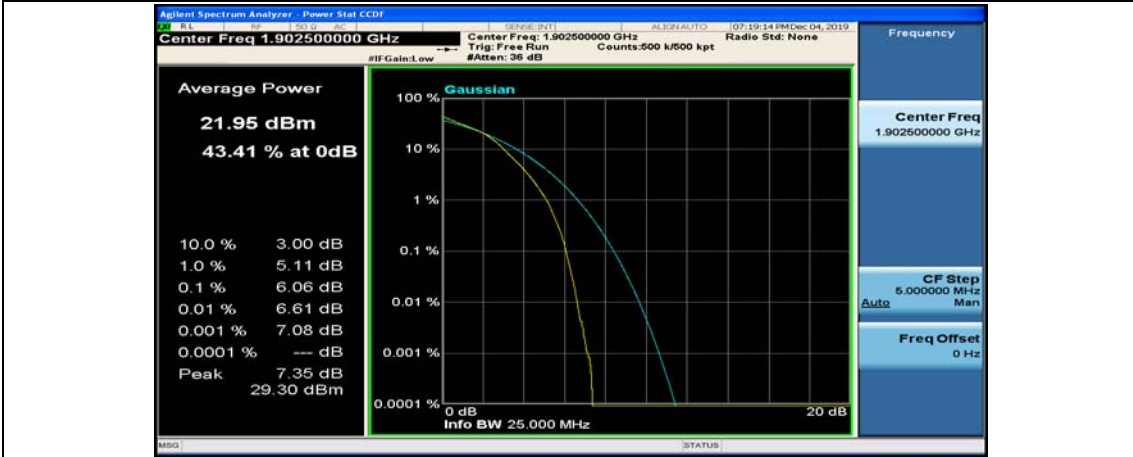

(Channel Bandwidth:15 MHz)_HCH_16QAM_37RB#0

(Channel Bandwidth:15 MHz)_HCH_16QAM_37RB#18

(Channel Bandwidth:15 MHz)_HCH_16QAM_37RB#38

(Channel Bandwidth:15 MHz)_HCH_16QAM_75RB#0

Channel Bandwidth: 20 MHz

(Channel Bandwidth:20 MHz)_LCH_QPSK_50RB#25