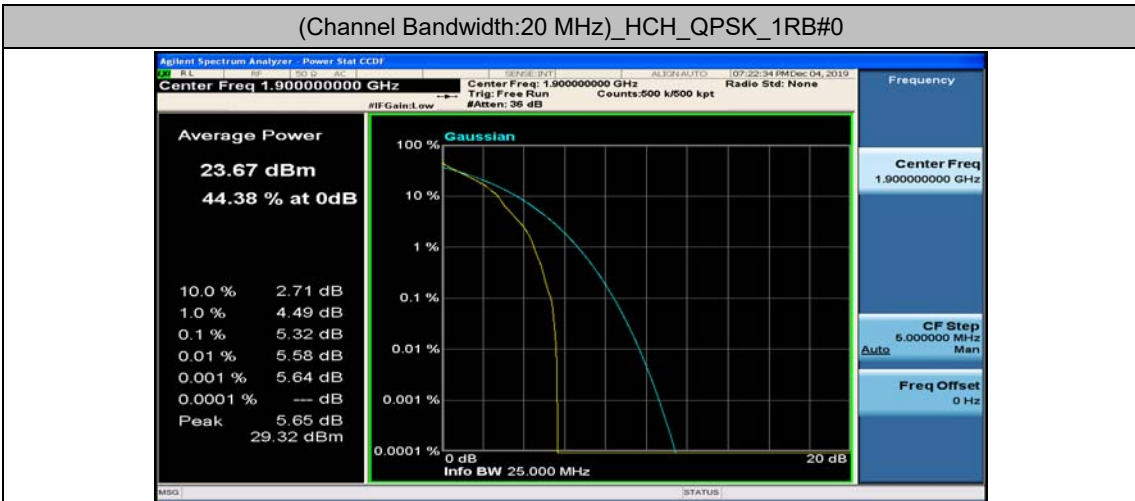

(Channel Bandwidth:20 MHz)_MCH_QPSK_50RB#0

(Channel Bandwidth:20 MHz)_MCH_QPSK_50RB#25

(Channel Bandwidth:20 MHz)_MCH_QPSK_50RB#50

(Channel Bandwidth:20 MHz)_MCH_QPSK_100RB#0

(Channel Bandwidth:20 MHz)_HCH_QPSK_1RB#0