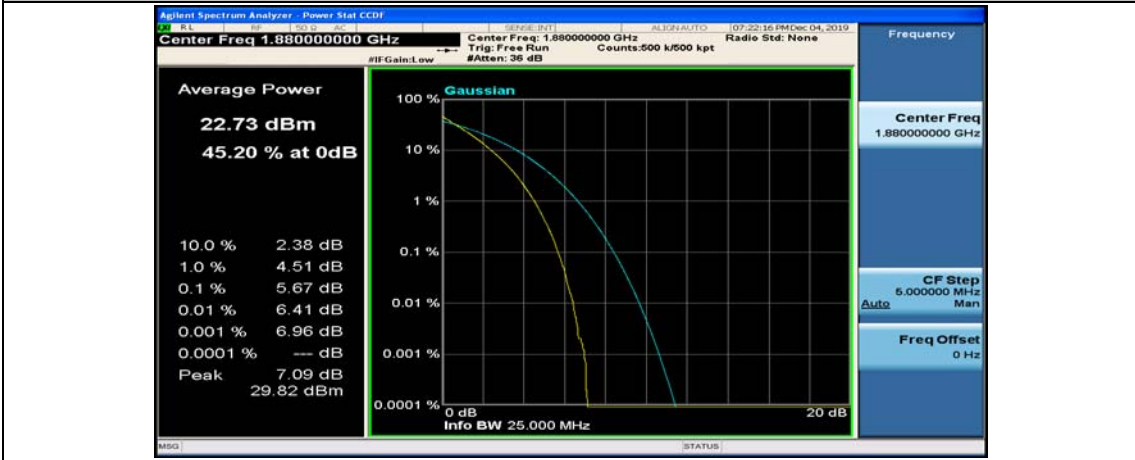

(Channel Bandwidth:20 MHz)_MCH_QPSK_50RB#0

(Channel Bandwidth:20 MHz)_MCH_QPSK_50RB#25

(Channel Bandwidth:20 MHz)_MCH_QPSK_50RB#50

(Channel Bandwidth:20 MHz)_MCH_QPSK_100RB#0

(Channel Bandwidth:20 MHz)_HCH_QPSK_1RB#0