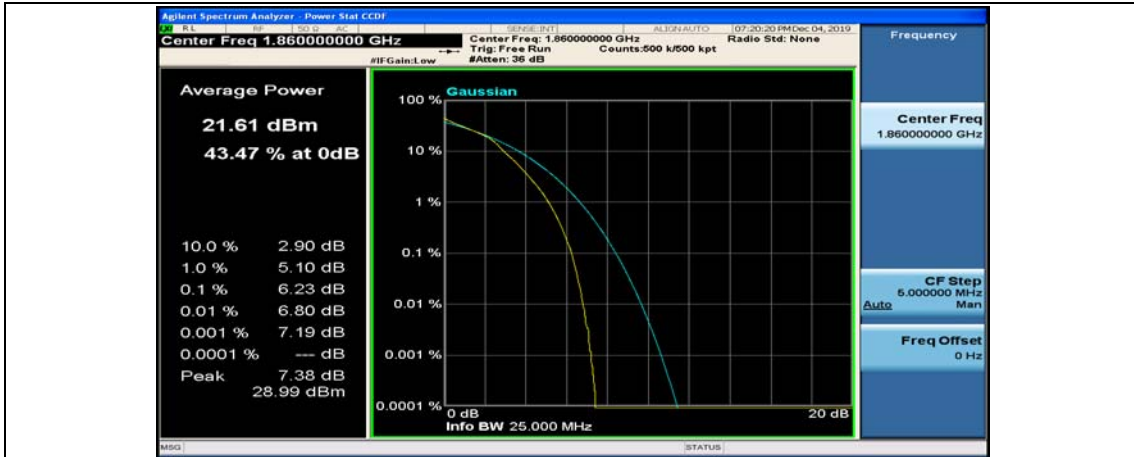

(Channel Bandwidth:20 MHz)_HCH_QPSK_100RB#0

(Channel Bandwidth:20 MHz)_LCH_16QAM_1RB#0

(Channel Bandwidth:20 MHz)_LCH_16QAM_1RB#49

(Channel Bandwidth:20 MHz)_LCH_16QAM_1RB#99

(Channel Bandwidth:20 MHz)_LCH_16QAM_50RB#0