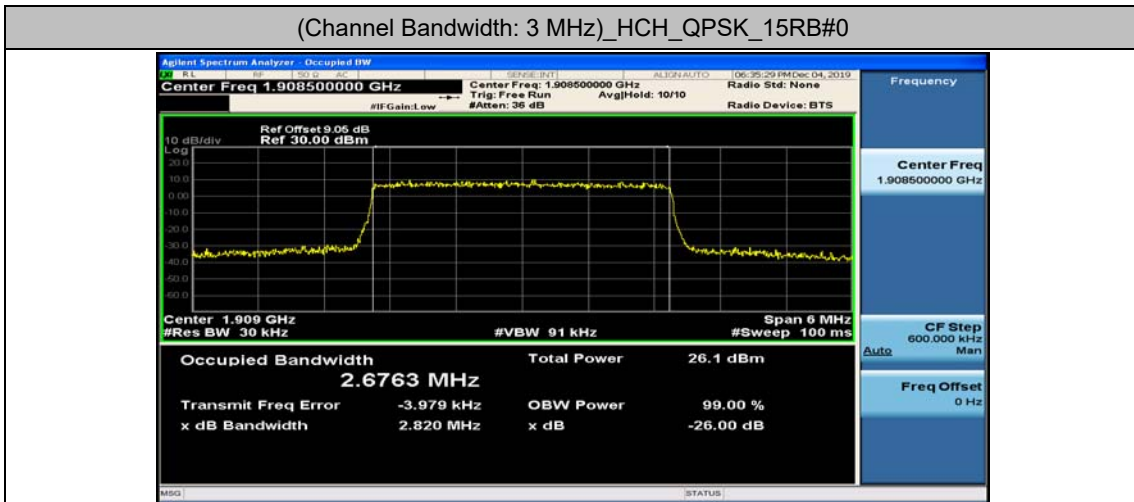

Channel Bandwidth: 20 MHz

Channel Bandwidth: 20 MHz						
Modulation	Channel	RB Configuration		Occupied Bandwidth (MHz)	26dB Bandwidth (MHz)	Verdict
		Size	Offset			
QPSK	LCH	100	0	17.851	18.68	PASS
	MCH	100	0	17.859	18.67	PASS
	HCH	100	0	17.847	18.58	PASS
16QAM	LCH	100	0	17.840	18.64	PASS
	MCH	100	0	17.839	18.60	PASS
	HCH	100	0	17.819	18.57	PASS

Test Graphs

Channel Bandwidth: 1.4 MHz

(Channel Bandwidth: 1.4 MHz)_LCH_16QAM_6RB#0

(Channel Bandwidth: 1.4 MHz)_MCH_16QAM_6RB#0

(Channel Bandwidth: 1.4 MHz)_HCH_16QAM_6RB#0

Channel Bandwidth: 3 MHz

(Channel Bandwidth: 3 MHz)_LCH_16QAM_15RB#0