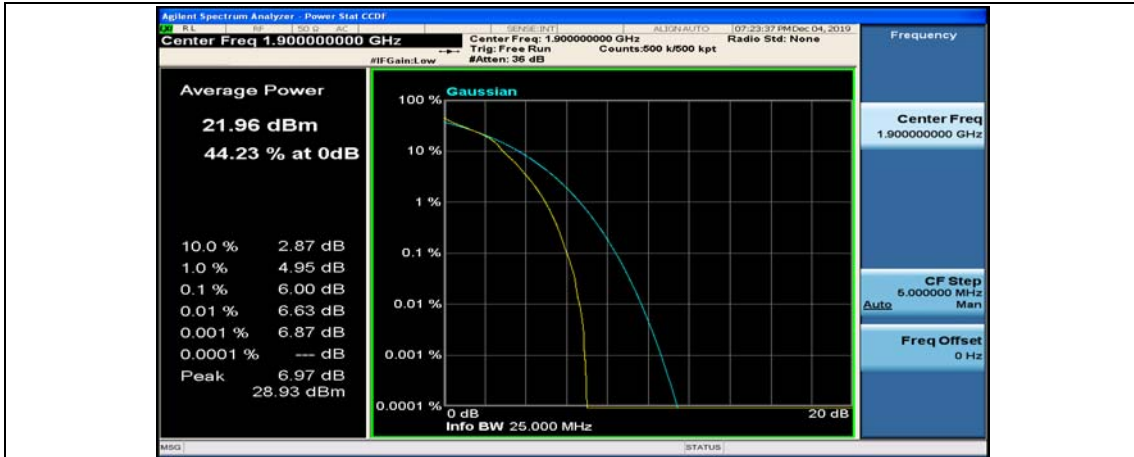

(Channel Bandwidth:20 MHz)_HCH_16QAM_1RB#0

(Channel Bandwidth:20 MHz)_HCH_16QAM_1RB#49

(Channel Bandwidth:20 MHz)_HCH_16QAM_1RB#99

(Channel Bandwidth:20 MHz)_HCH_16QAM_50RB#0

(Channel Bandwidth:20 MHz)_HCH_16QAM_50RB#25