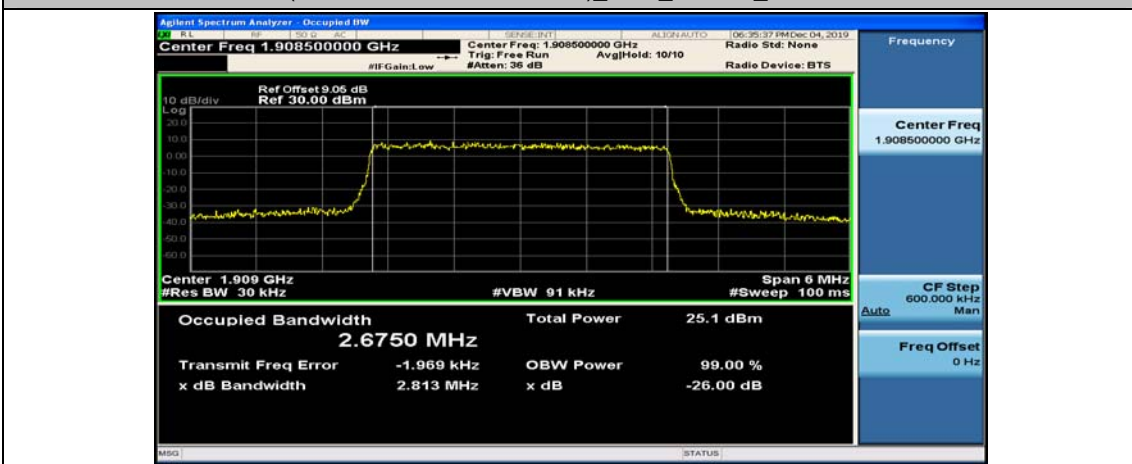

(Channel Bandwidth: 3 MHz)_HCH_16QAM_15RB#0