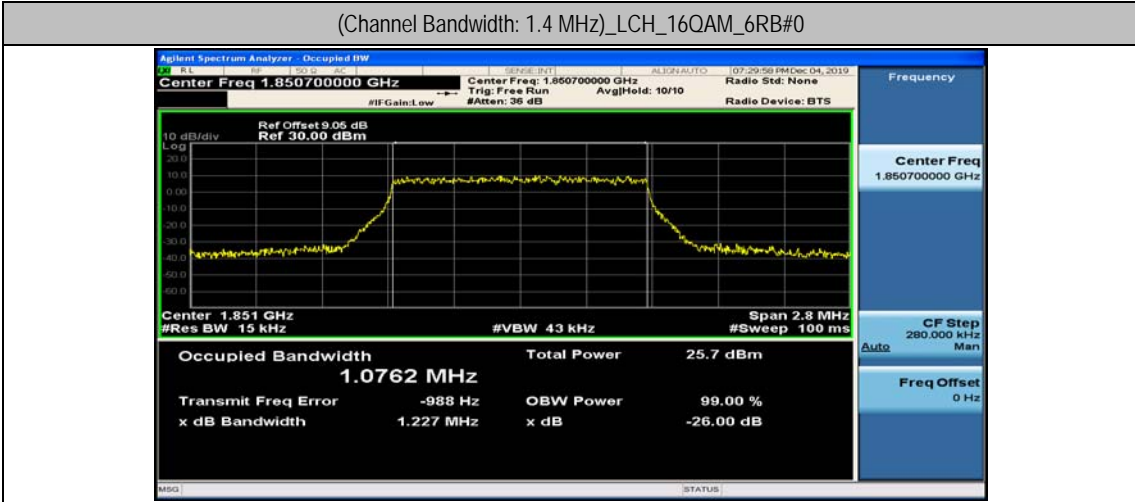

(Channel Bandwidth: 1.4 MHz)_MCH_16QAM_6RB#0

(Channel Bandwidth: 1.4 MHz)_LCH_16QAM_6RB#0