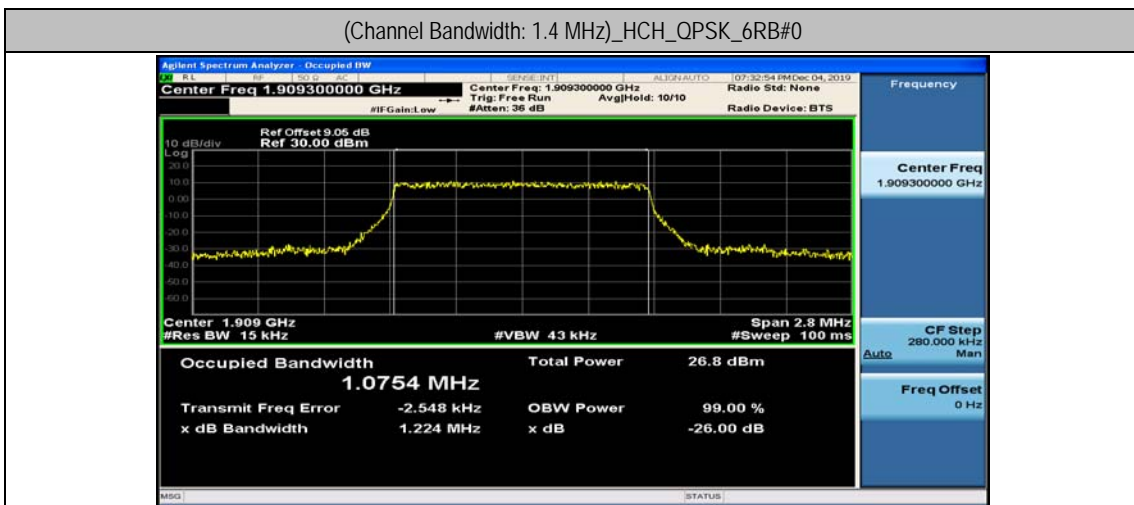

Test Graphs

Channel Bandwidth: 1.4 MHz