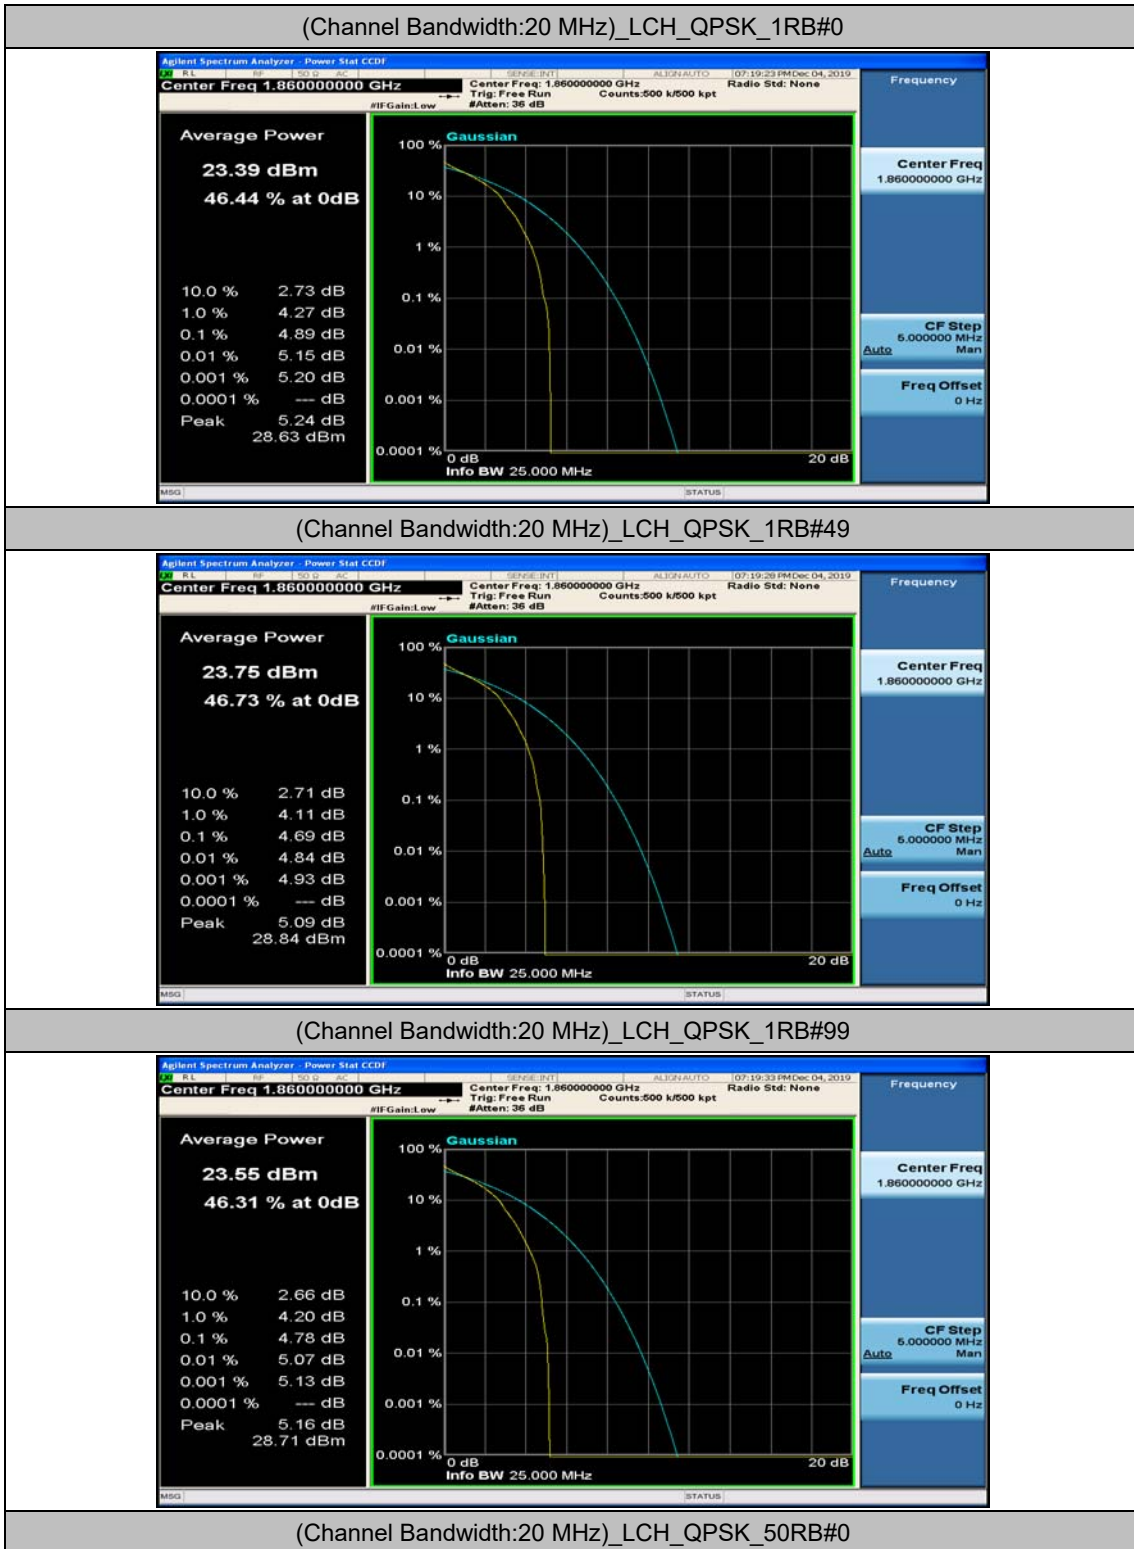

(Channel Bandwidth:15 MHz)_HCH_16QAM_37RB#0

(Channel Bandwidth:15 MHz)_HCH_16QAM_37RB#18

(Channel Bandwidth:15 MHz)_HCH_16QAM_37RB#38

(Channel Bandwidth:15 MHz)_HCH_16QAM_75RB#0

Channel Bandwidth: 20 MHz

(Channel Bandwidth:20 MHz)_LCH_QPSK_50RB#25