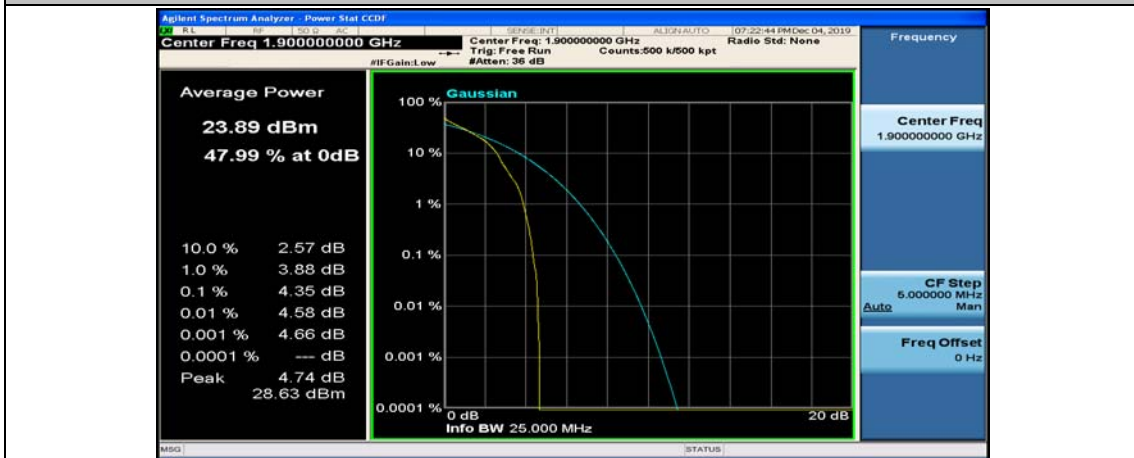

(Channel Bandwidth:20 MHz)_HCH_QPSK_1RB#99