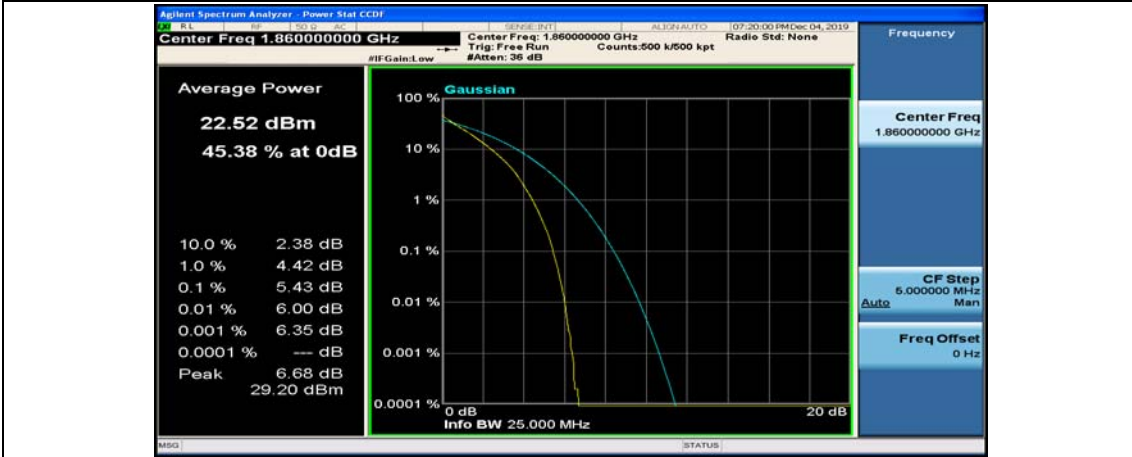

(Channel Bandwidth:15 MHz)_HCH_16QAM_37RB#0

(Channel Bandwidth:15 MHz)_HCH_16QAM_37RB#18

(Channel Bandwidth:15 MHz)_HCH_16QAM_37RB#38

(Channel Bandwidth:15 MHz)_HCH_16QAM_75RB#0

Channel Bandwidth: 20 MHz

(Channel Bandwidth:20 MHz)_LCH_QPSK_50RB#25