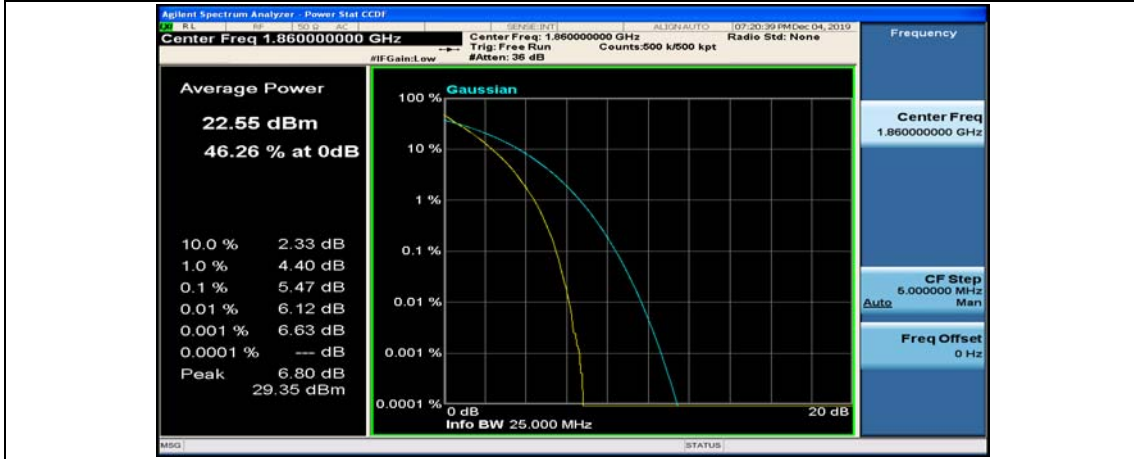

(Channel Bandwidth:20 MHz)_LCH_QPSK_100RB#0

(Channel Bandwidth:20 MHz)_MCH_QPSK_1RB#0