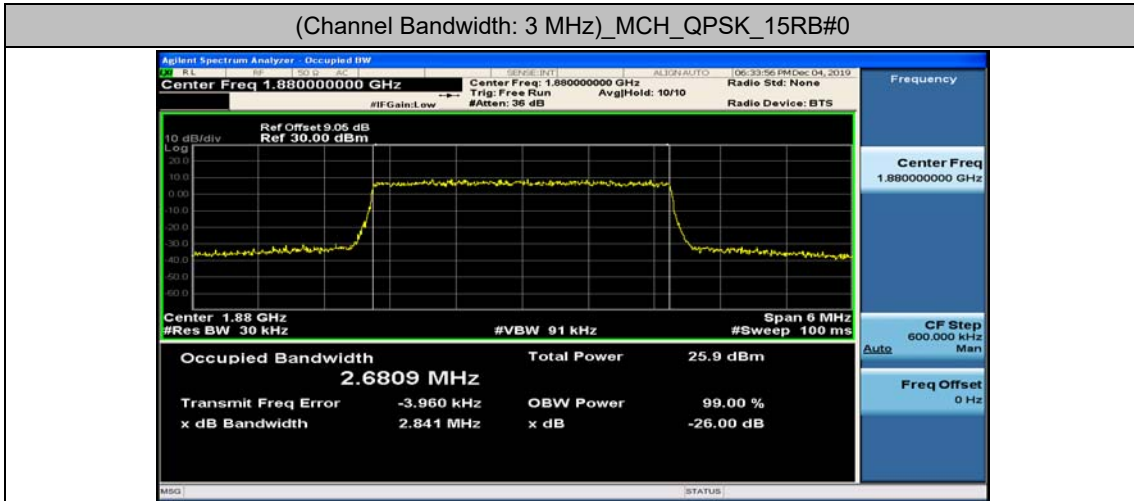

Channel Bandwidth: 20 MHz

Channel Bandwidth: 20 MHz						
Modulation	Channel	RB Configuration		Occupied Bandwidth (MHz)	26dB Bandwidth (MHz)	Verdict
		Size	Offset			
QPSK	LCH	100	0	17.851	18.68	PASS
	MCH	100	0	17.859	18.67	PASS
	HCH	100	0	17.847	18.58	PASS
16QAM	LCH	100	0	17.840	18.64	PASS
	MCH	100	0	17.839	18.60	PASS
	HCH	100	0	17.819	18.57	PASS

Test Graphs

Channel Bandwidth: 1.4 MHz

(Channel Bandwidth: 1.4 MHz)_LCH_16QAM_6RB#0

(Channel Bandwidth: 1.4 MHz)_MCH_16QAM_6RB#0

(Channel Bandwidth: 1.4 MHz)_HCH_16QAM_6RB#0

Channel Bandwidth: 3 MHz

(Channel Bandwidth: 3 MHz)_LCH_16QAM_15RB#0