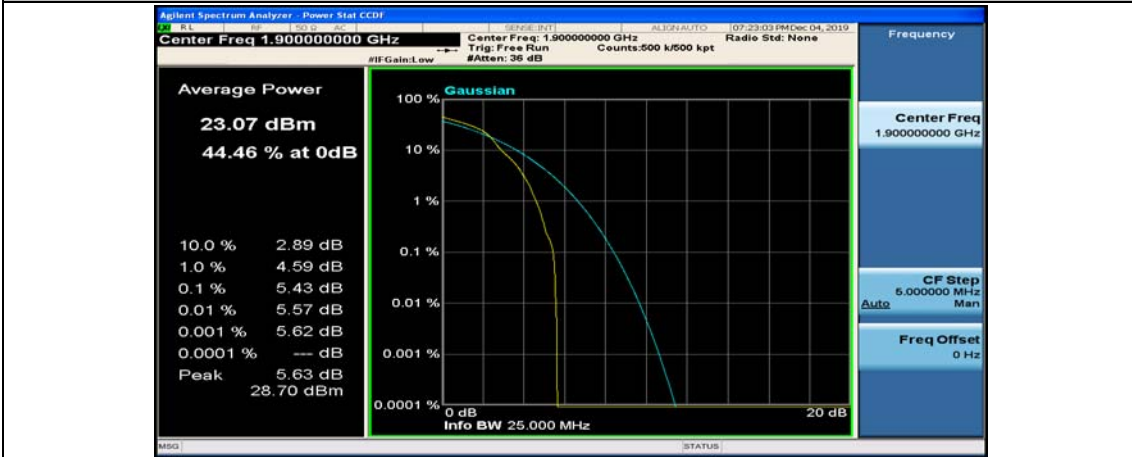

(Channel Bandwidth:20 MHz)_HCH_16QAM_1RB#99