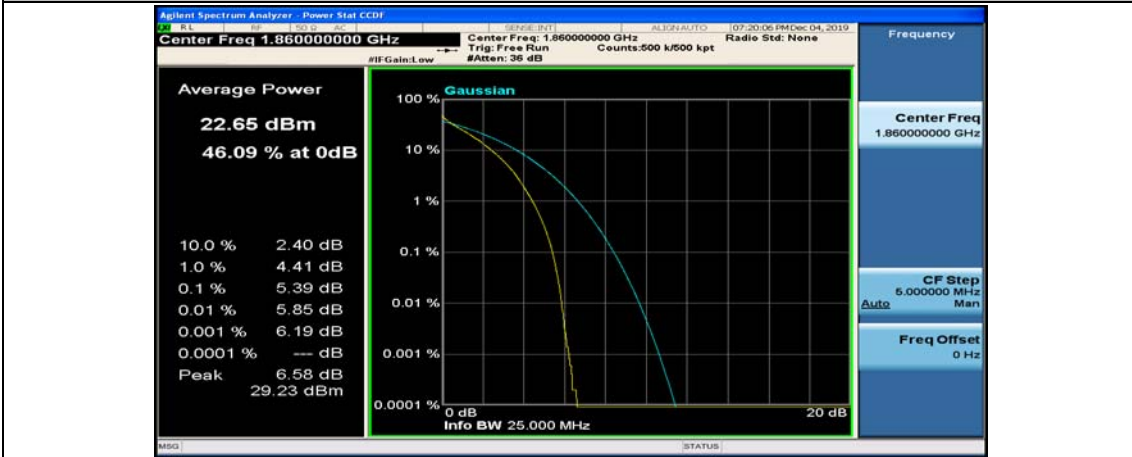

(Channel Bandwidth:15 MHz)_HCH_16QAM_37RB#0

(Channel Bandwidth:15 MHz)_HCH_16QAM_37RB#18

(Channel Bandwidth:15 MHz)_HCH_16QAM_37RB#38

(Channel Bandwidth:15 MHz)_HCH_16QAM_75RB#0

Channel Bandwidth: 20 MHz

(Channel Bandwidth:20 MHz)_LCH_QPSK_50RB#25