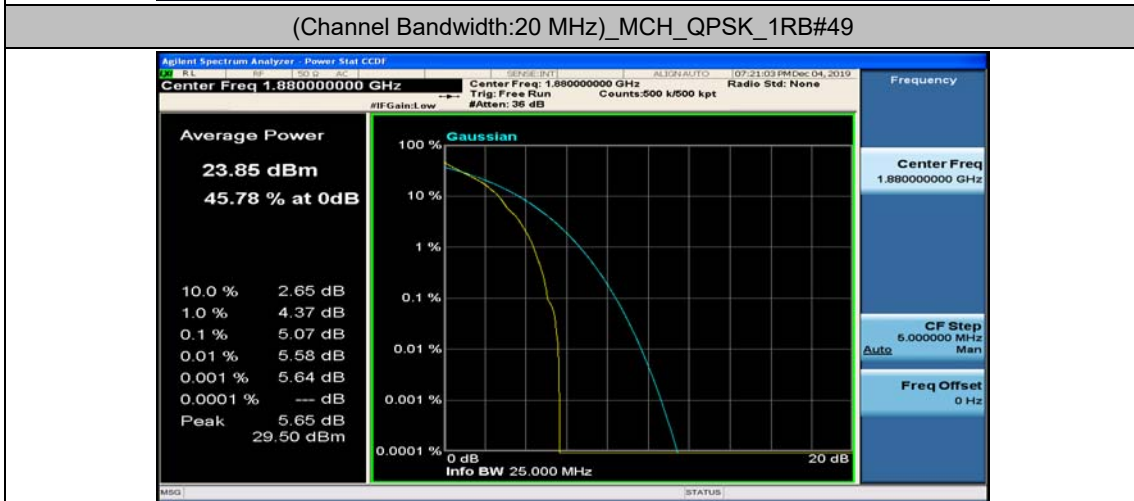

(Channel Bandwidth:20 MHz)_LCH_QPSK_50RB#50

(Channel Bandwidth:20 MHz)_LCH_QPSK_100RB#0

(Channel Bandwidth:20 MHz)_MCH_QPSK_1RB#0

(Channel Bandwidth:20 MHz)_MCH_QPSK_1RB#49

(Channel Bandwidth:20 MHz)_MCH_QPSK_1RB#99