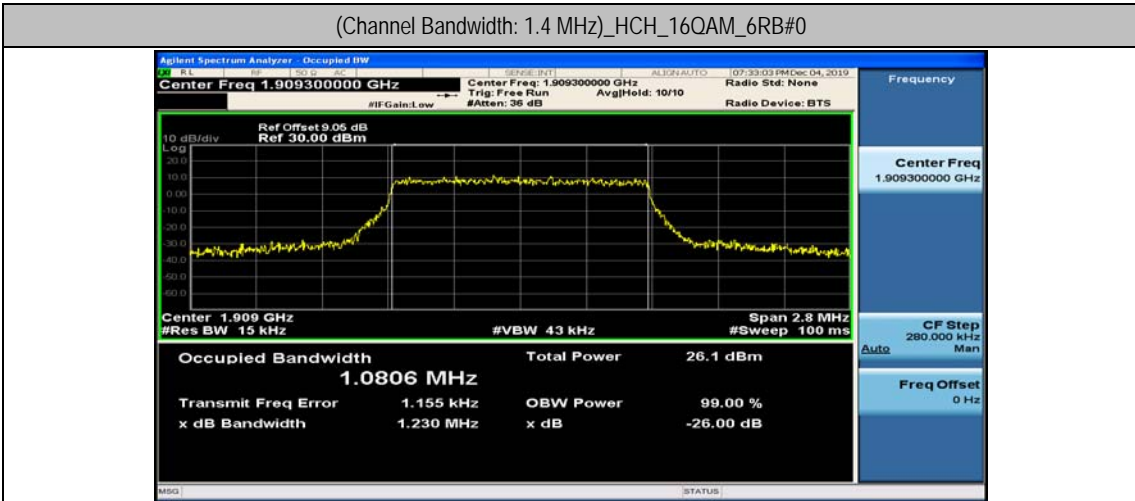

Channel Bandwidth: 20 MHz

Channel Bandwidth: 20 MHz						
Modulation	Channel	RB Configuration		Occupied Bandwidth (MHz)	26dB Bandwidth (MHz)	Verdict
		Size	Offset			
QPSK	LCH	100	0	17.851	18.68	PASS
	MCH	100	0	17.859	18.67	PASS
	HCH	100	0	17.847	18.58	PASS
16QAM	LCH	100	0	17.840	18.64	PASS
	MCH	100	0	17.839	18.60	PASS
	HCH	100	0	17.819	18.57	PASS

Test Graphs

Channel Bandwidth: 1.4 MHz

(Channel Bandwidth: 1.4 MHz)_LCH_16QAM_6RB#0

(Channel Bandwidth: 1.4 MHz)_MCH_16QAM_6RB#0

(Channel Bandwidth: 1.4 MHz)_HCH_16QAM_6RB#0

Channel Bandwidth: 3 MHz

(Channel Bandwidth: 3 MHz)_LCH_16QAM_15RB#0