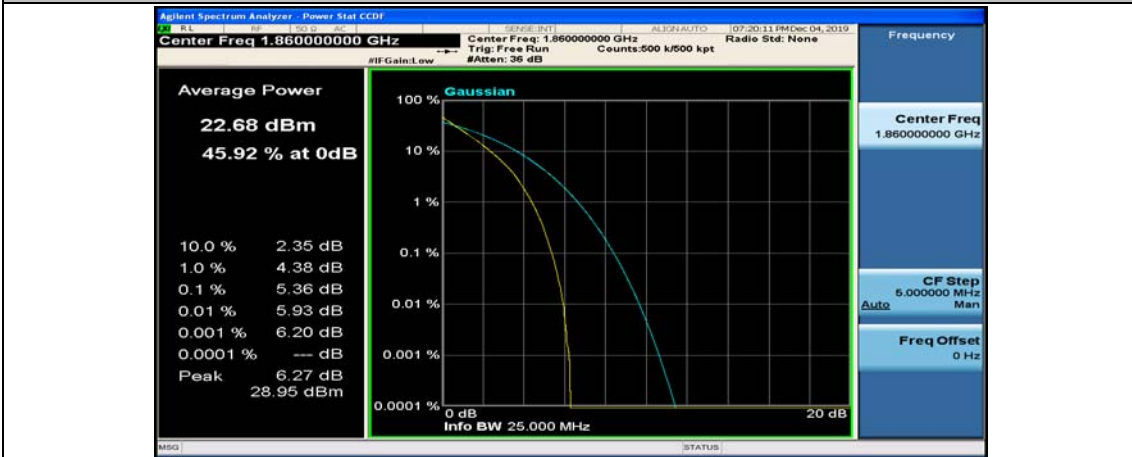

(Channel Bandwidth:20 MHz)_LCH_QPSK_50RB#50