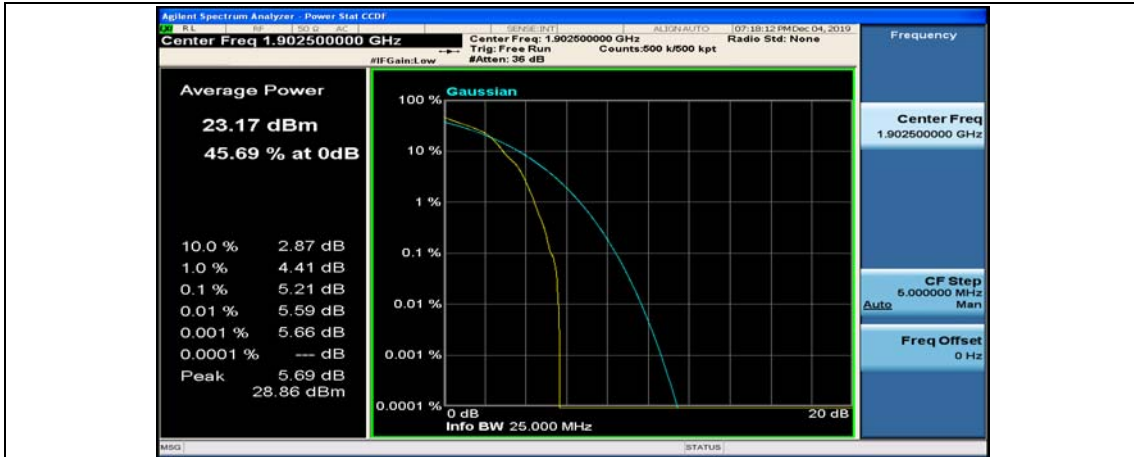

(Channel Bandwidth:15 MHz)_MCH_16QAM_1RB#74

(Channel Bandwidth:15 MHz)_MCH_16QAM_37RB#0

(Channel Bandwidth:15 MHz)_MCH_16QAM_37RB#18

(Channel Bandwidth:15 MHz)_MCH_16QAM_37RB#38

(Channel Bandwidth:15 MHz)_HCH_16QAM_1RB#74