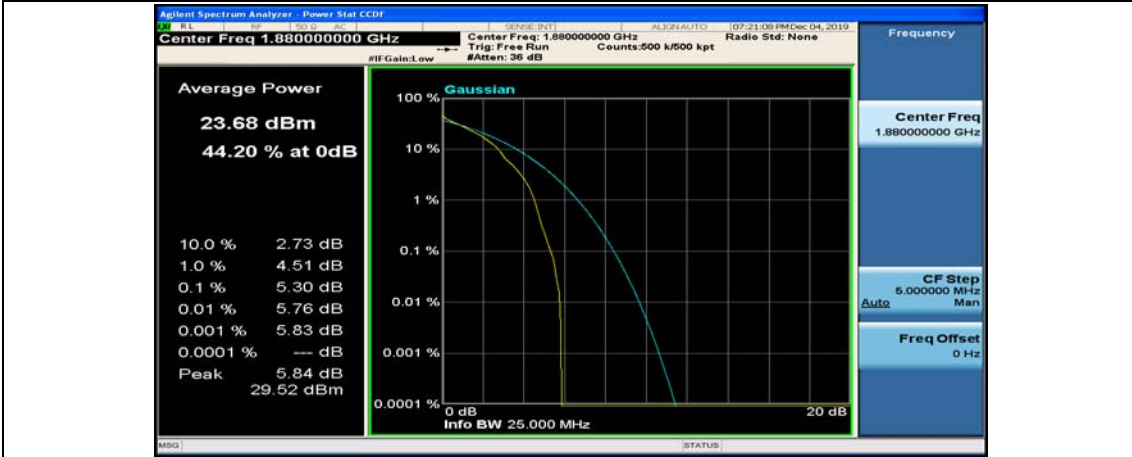

(Channel Bandwidth:20 MHz)_LCH_QPSK_50RB#50

(Channel Bandwidth:20 MHz)_LCH_QPSK_100RB#0

(Channel Bandwidth:20 MHz)_MCH_QPSK_1RB#0

(Channel Bandwidth:20 MHz)_MCH_QPSK_1RB#49

(Channel Bandwidth:20 MHz)_MCH_QPSK_1RB#99