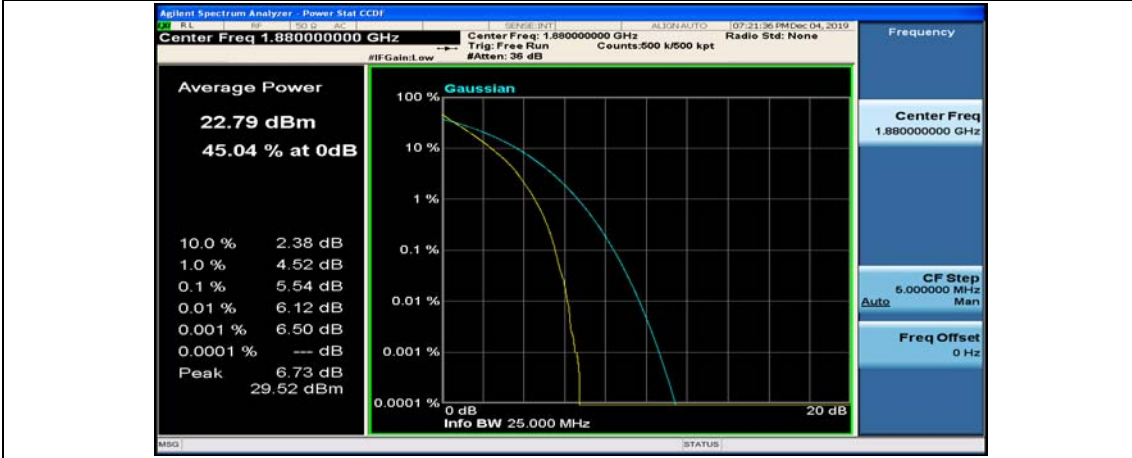

(Channel Bandwidth:20 MHz)_MCH_QPSK_50RB#0