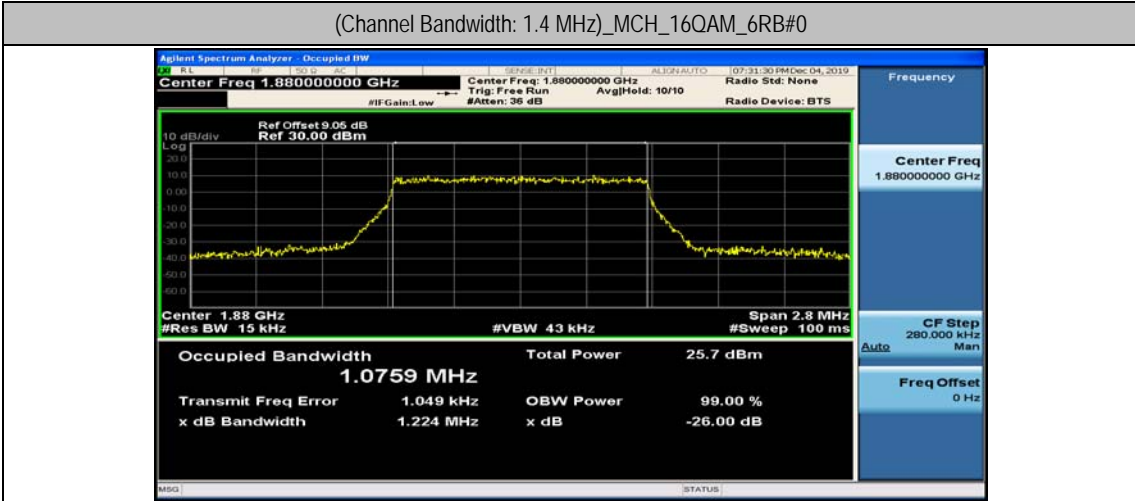

Channel Bandwidth: 20 MHz

Channel Bandwidth: 20 MHz						
Modulation	Channel	RB Configuration		Occupied Bandwidth (MHz)	26dB Bandwidth (MHz)	Verdict
		Size	Offset			
QPSK	LCH	100	0	17.851	18.68	PASS
	MCH	100	0	17.859	18.67	PASS
	HCH	100	0	17.847	18.58	PASS
16QAM	LCH	100	0	17.840	18.64	PASS
	MCH	100	0	17.839	18.60	PASS
	HCH	100	0	17.819	18.57	PASS

Test Graphs

Channel Bandwidth: 1.4 MHz

(Channel Bandwidth: 1.4 MHz)_LCH_16QAM_6RB#0

(Channel Bandwidth: 1.4 MHz)_MCH_16QAM_6RB#0

(Channel Bandwidth: 1.4 MHz)_HCH_16QAM_6RB#0

Channel Bandwidth: 3 MHz

(Channel Bandwidth: 3 MHz)_LCH_16QAM_15RB#0