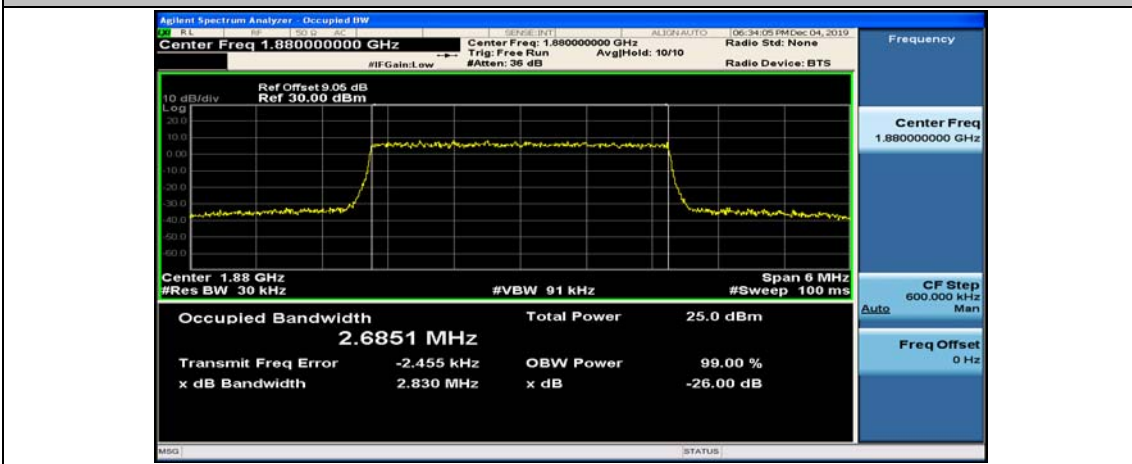

(Channel Bandwidth: 3 MHz)_MCH_16QAM_15RB#0