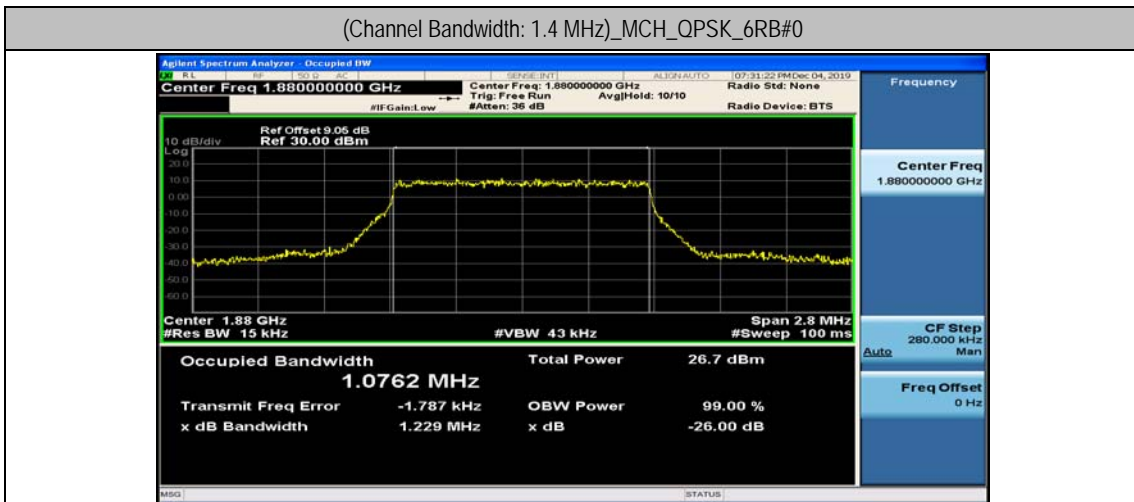

Test Graphs

Channel Bandwidth: 1.4 MHz