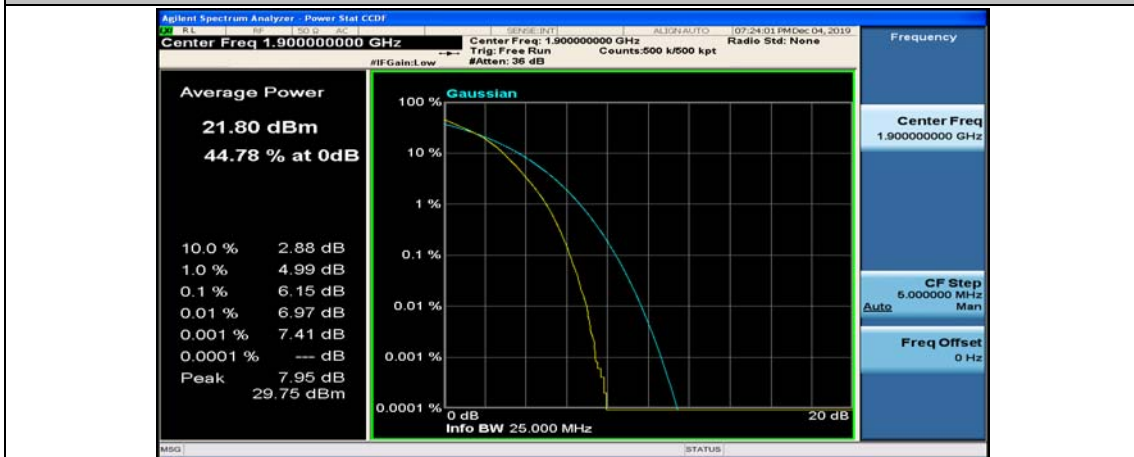

(Channel Bandwidth:20 MHz)_HCH_16QAM_100RB#0