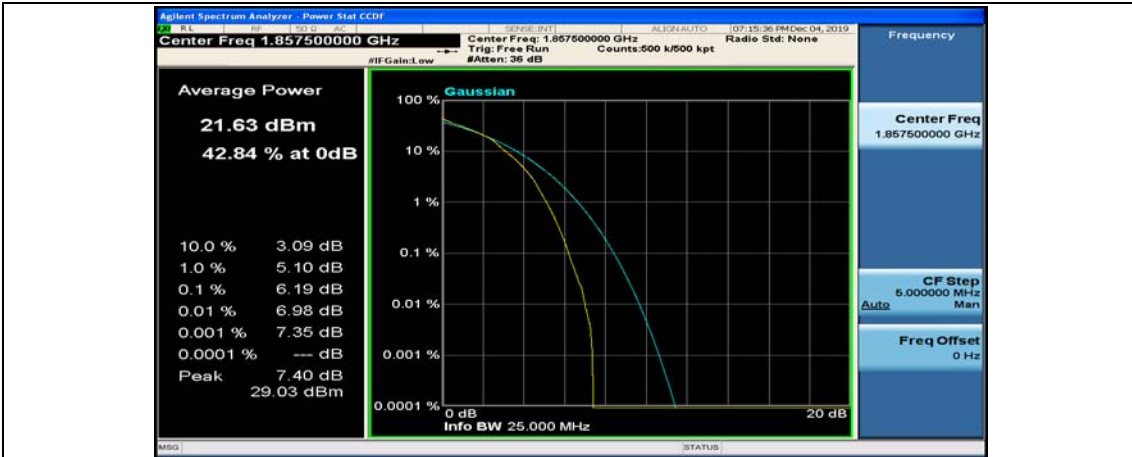

(Channel Bandwidth:15 MHz)_LCH_16QAM_37RB#0