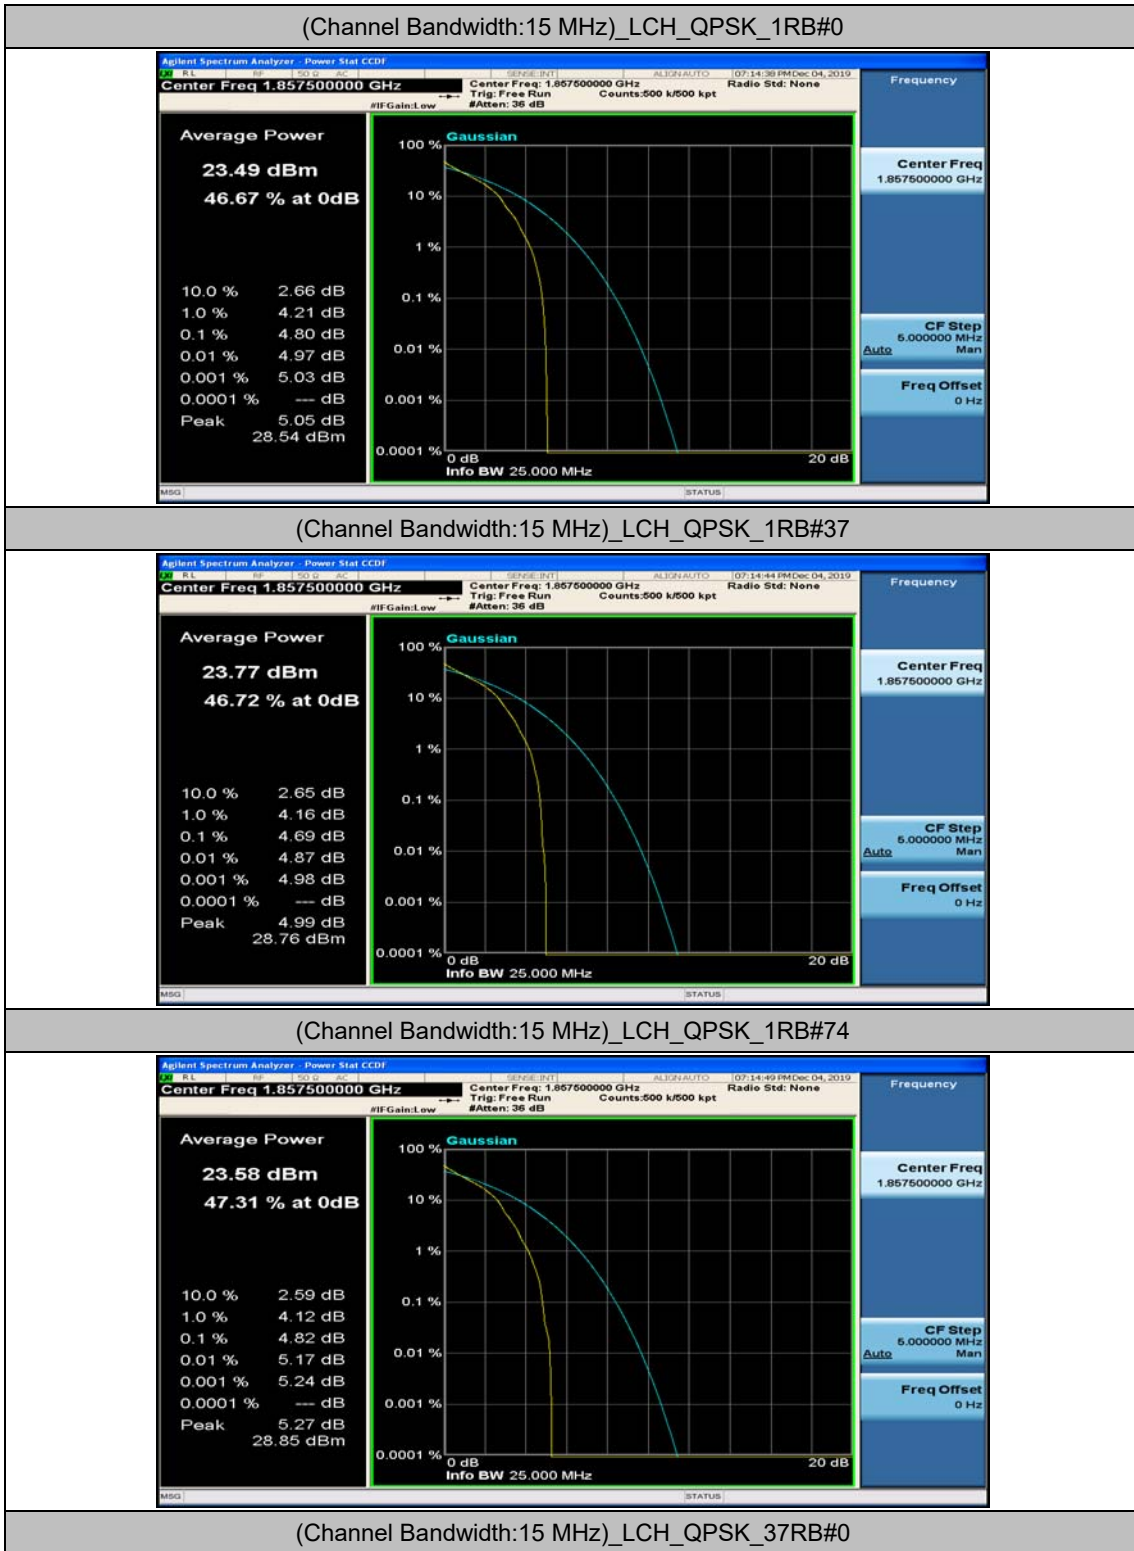

Channel Bandwidth: 10 MHz_HCH_16QAM_1RB#0

Channel Bandwidth: 10 MHz_HCH_16QAM_1RB#24

Channel Bandwidth: 15 MHz

(Channel Bandwidth:15 MHz)_LCH_QPSK_37RB#18

(Channel Bandwidth:15 MHz)_LCH_QPSK_37RB#38

(Channel Bandwidth:15 MHz)_LCH_QPSK_75RB#0