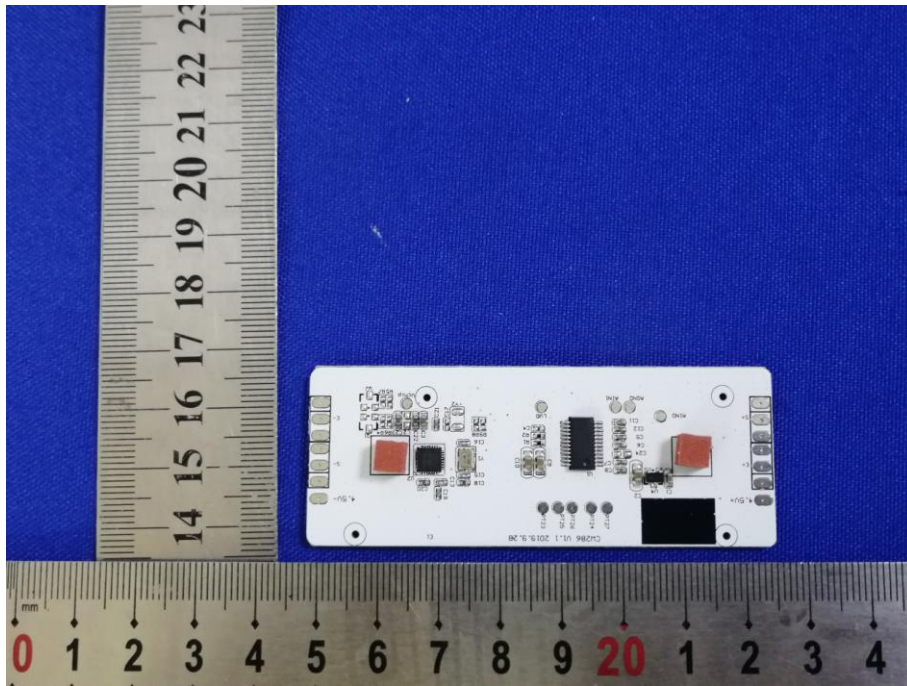

Appendix B: Photographs of EUT

Product: Electronic scale

Model: CW286

Internal Photos

Antenna