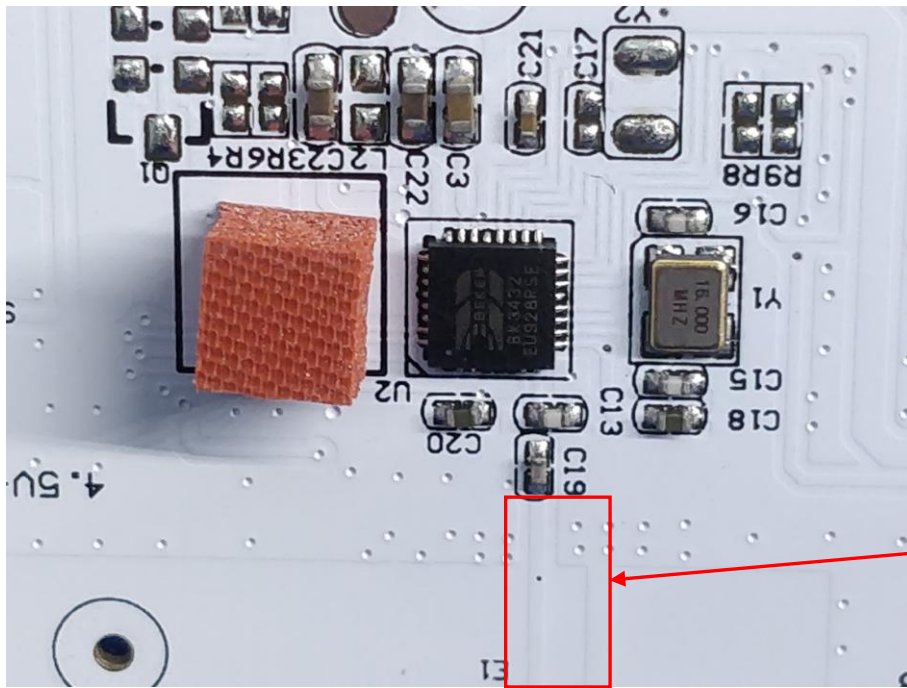

Appendix B: Photographs of EUT

Product: Electronic scale

Model: CW286

Internal Photos

Antenna