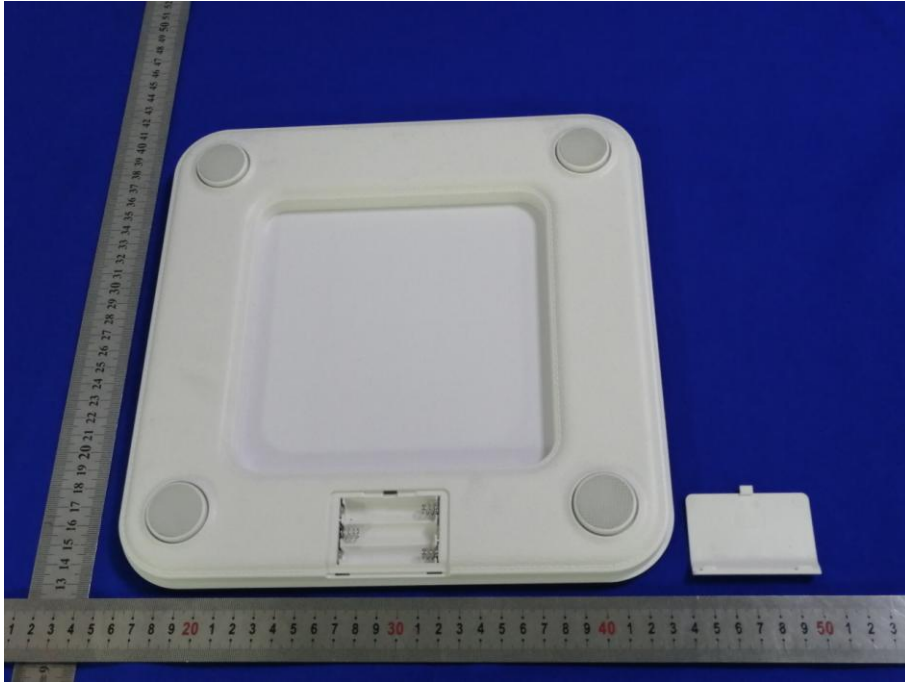

Appendix B: Photographs of EUT

Product: Electronic scale

Model: CW286

Internal Photos

Antenna