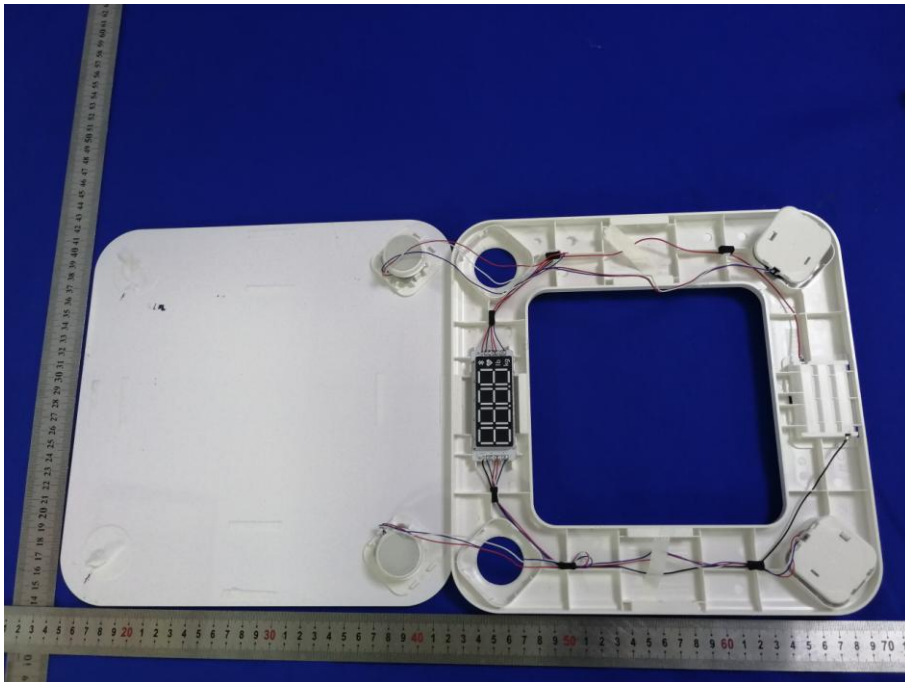

Appendix B: Photographs of EUT

Product: Electronic scale

Model: CW286

Internal Photos

Antenna