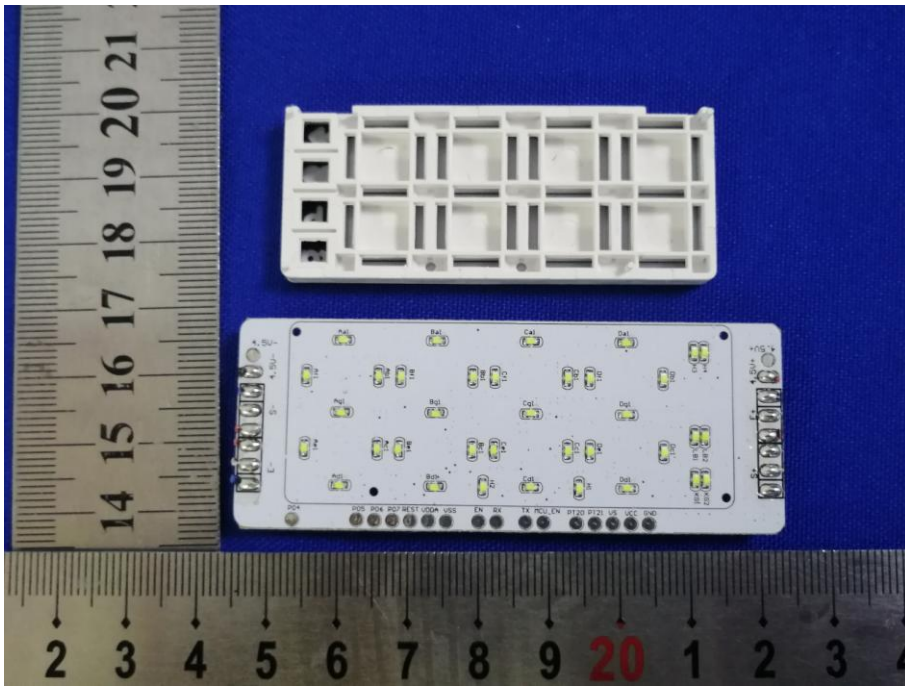

Appendix B: Photographs of EUT

Product: Electronic scale

Model: CW286

Internal Photos

Antenna