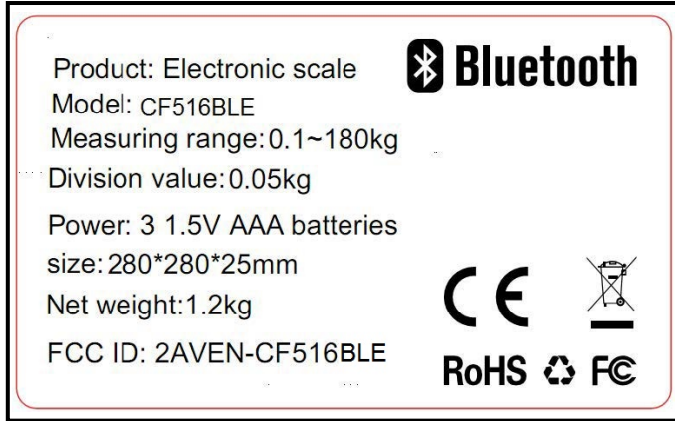

Label Artwork and Location

Model: CF516BLE

Label:

Size: L*W=50*30mm