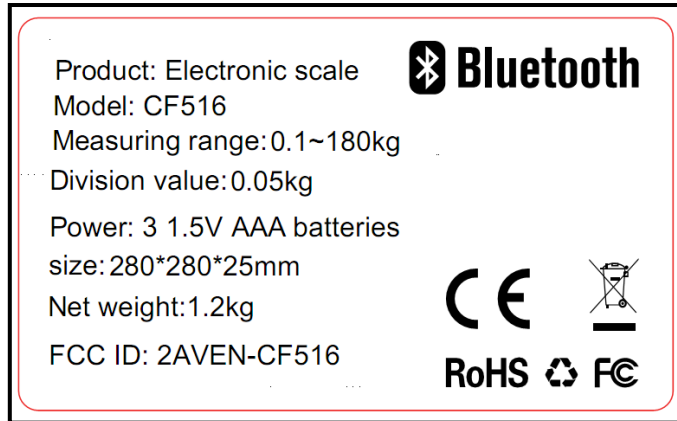

Label Artwork and Location

Model: CF516

Label:

Size: L*W=50*30mm