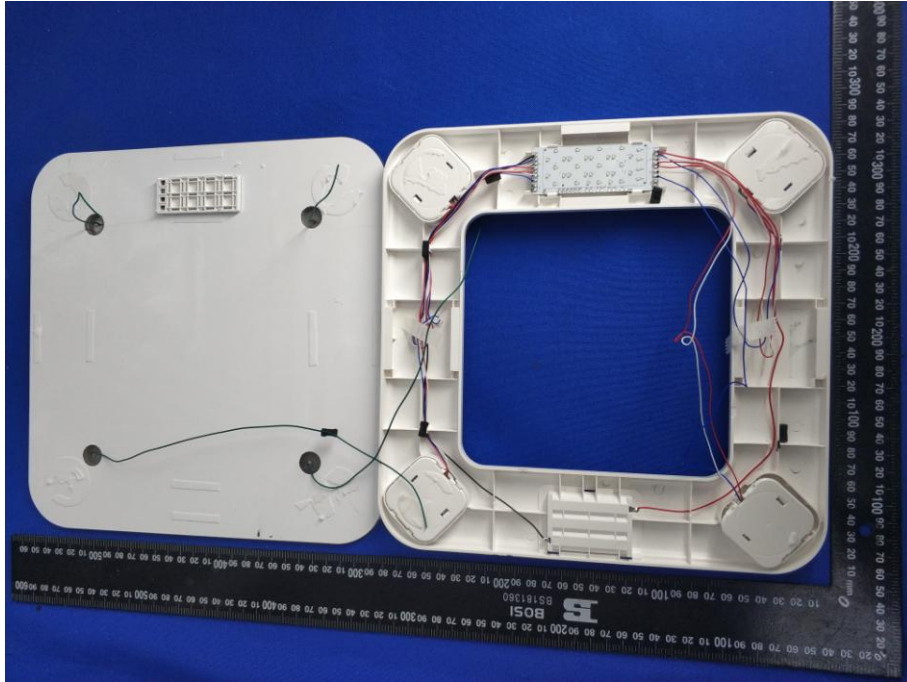

Appendix B: Photographs of EUT

Product: Electronic scale

Model: CF516

Internal Photos

Antenna