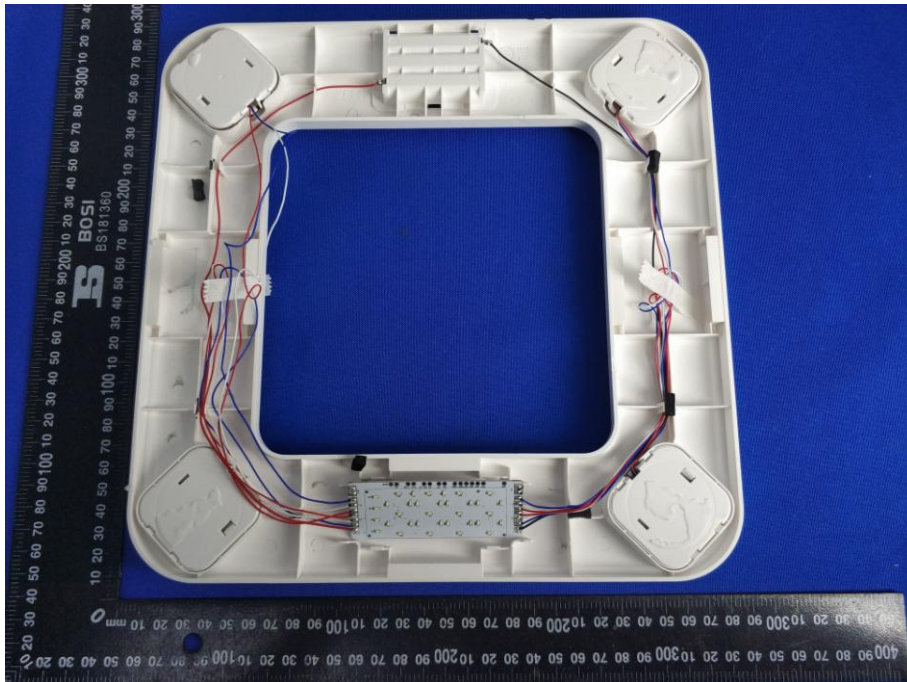

Appendix B: Photographs of EUT

Product: Electronic scale

Model: CF516

Internal Photos

Antenna