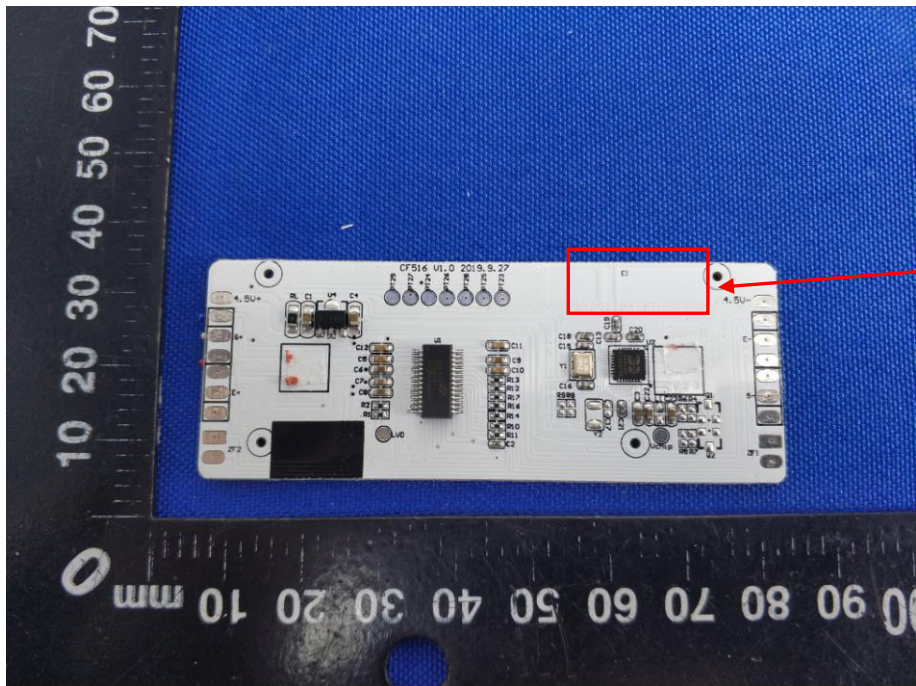

Appendix B: Photographs of EUT

Product: Electronic scale

Model: CF516

Internal Photos

Antenna