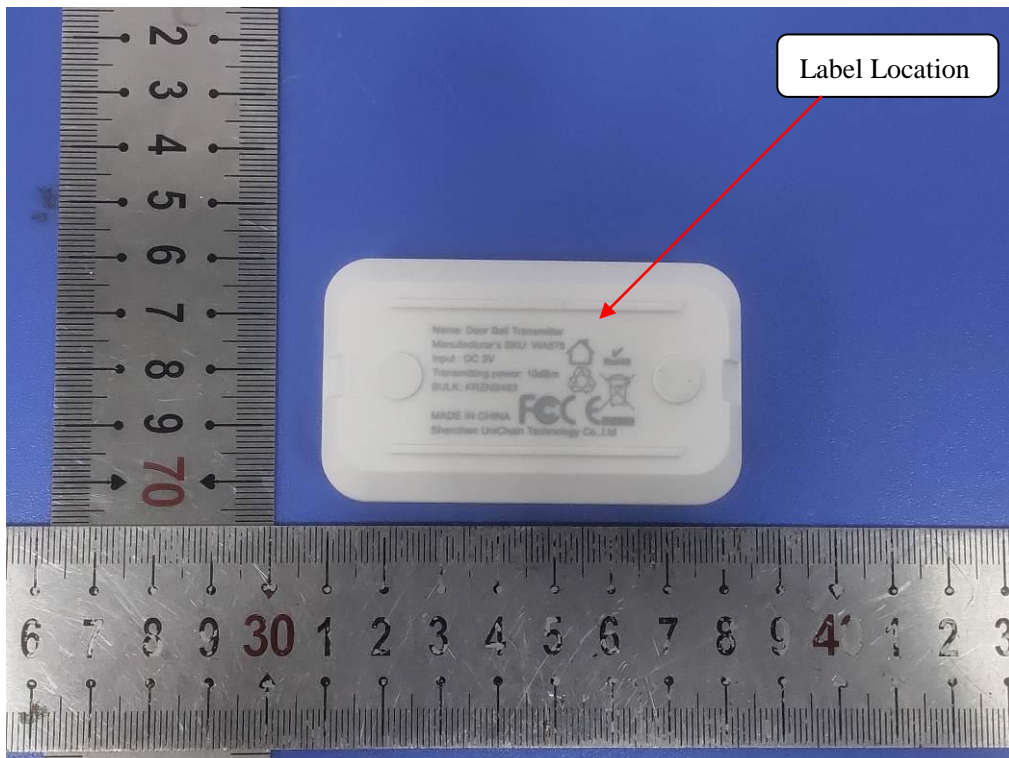

LABEL AND LOCATION

Wireless doorbell
Model: WA878
FCC ID: 2AVEJ-WA878

(Size: L3.5m x 2.0cm)

Material: silk-screen

Font color: Black

Label color: White