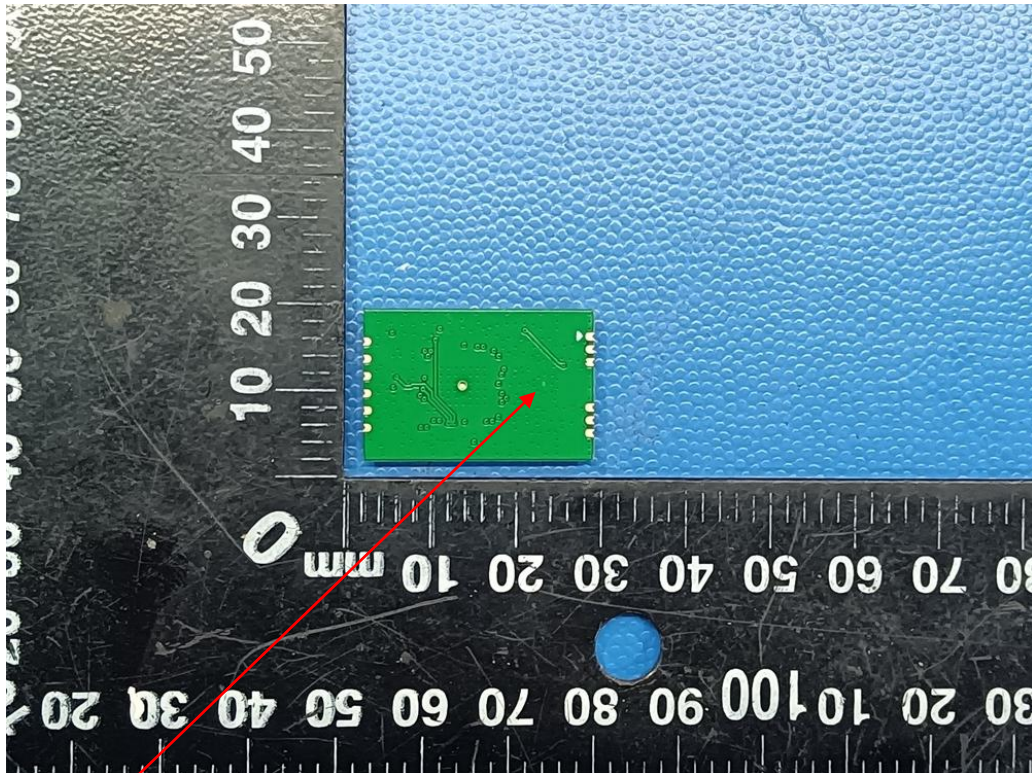

LABEL AND LOCATION

**Model : FRX-M88CU-22**  
**FCC ID: 2AVEDFRX-M88CU-22**

(Size: L2.0cm x 1.0cm)

Label Location