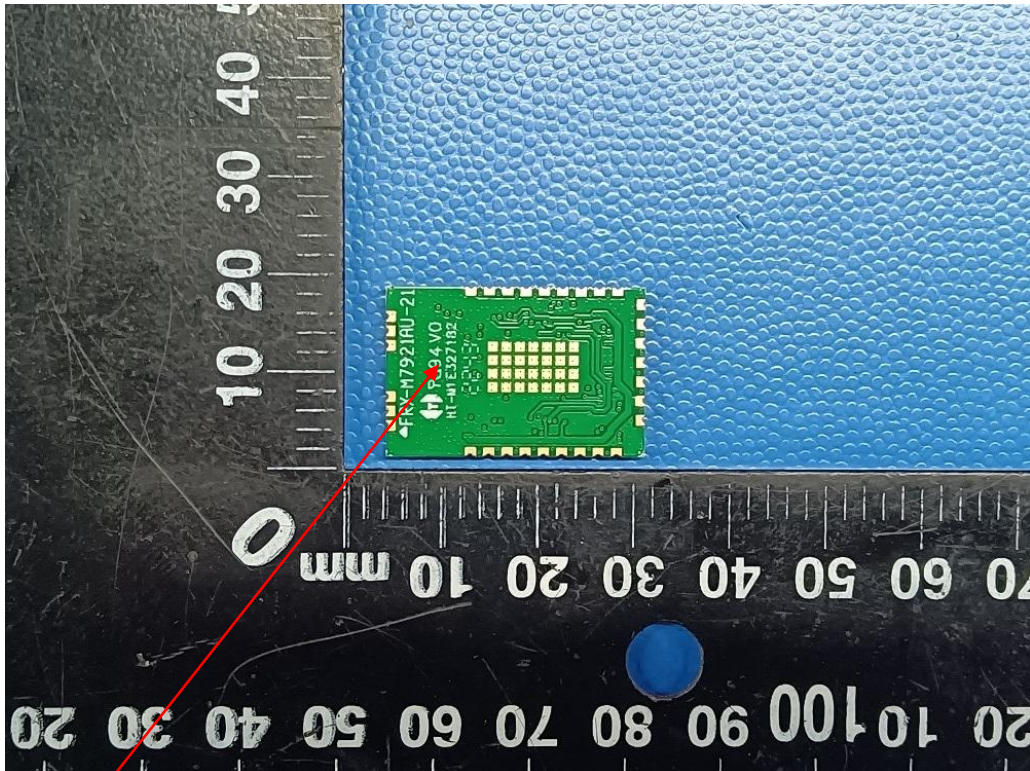

LABEL AND LOCATION

Model : FRX-M79AU-21
FCC ID: 2AVED-FRX-M79AU-21

(Size: L2.0cm x 1.0cm)

Label Location