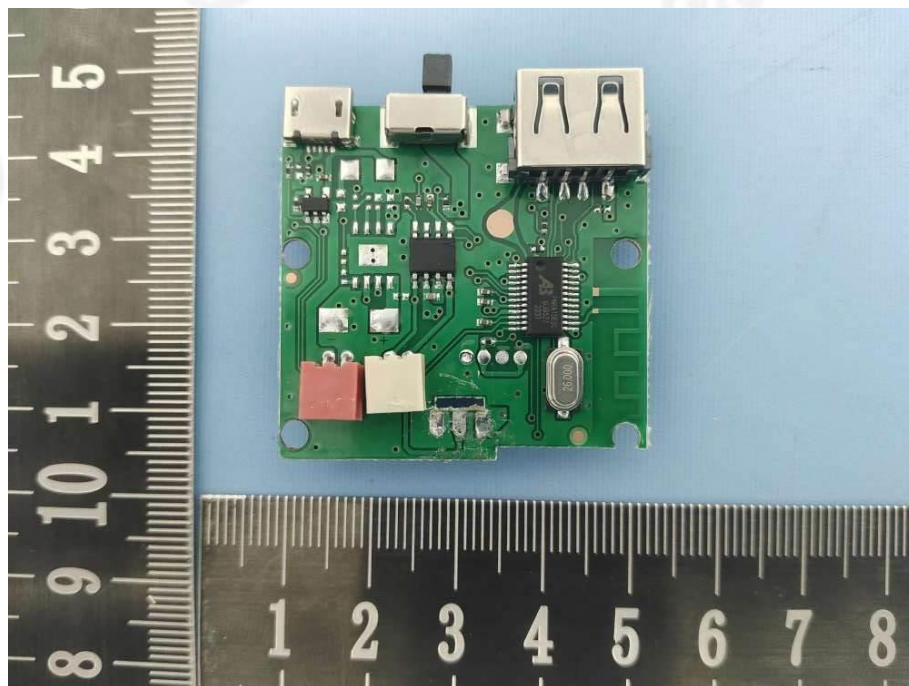

EUT PHOTO(Internal Photos)

FCC ID: 2AVEB-ISB13

BT:ANT

***** END OF REPORT *****