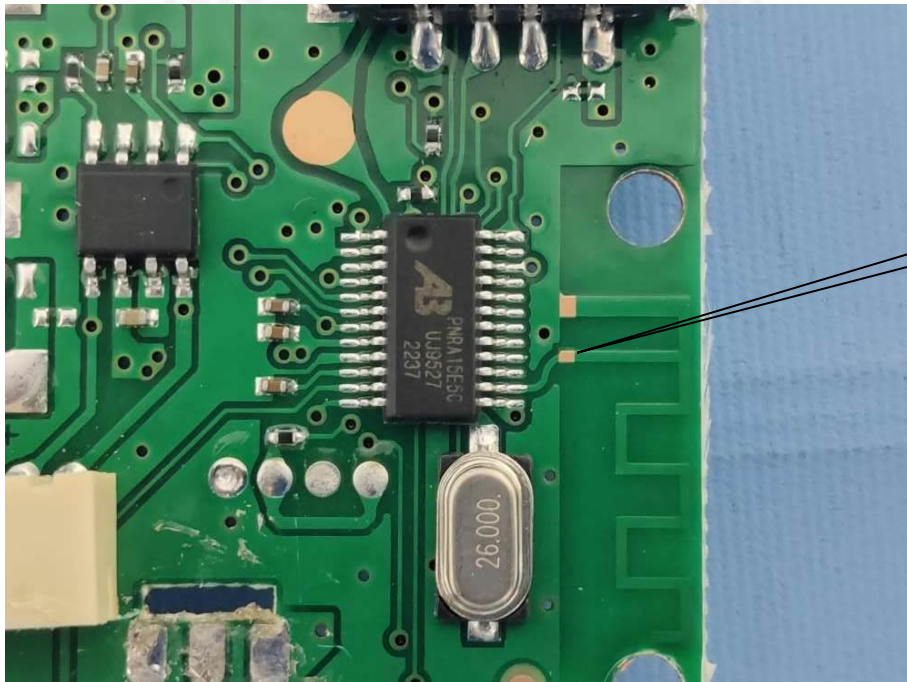

EUT PHOTO(Internal Photos)

FCC ID: 2AVEB-ISB13

BT:ANT

***** END OF REPORT *****