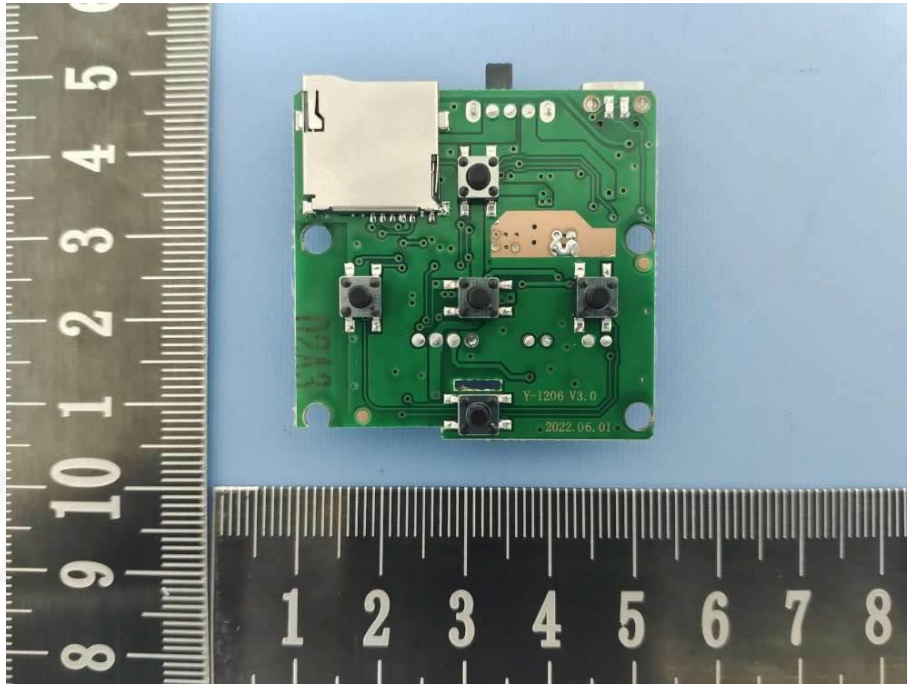

EUT PHOTO(Internal Photos)

FCC ID: 2AVEB-ISB13

BT:ANT

***** END OF REPORT *****