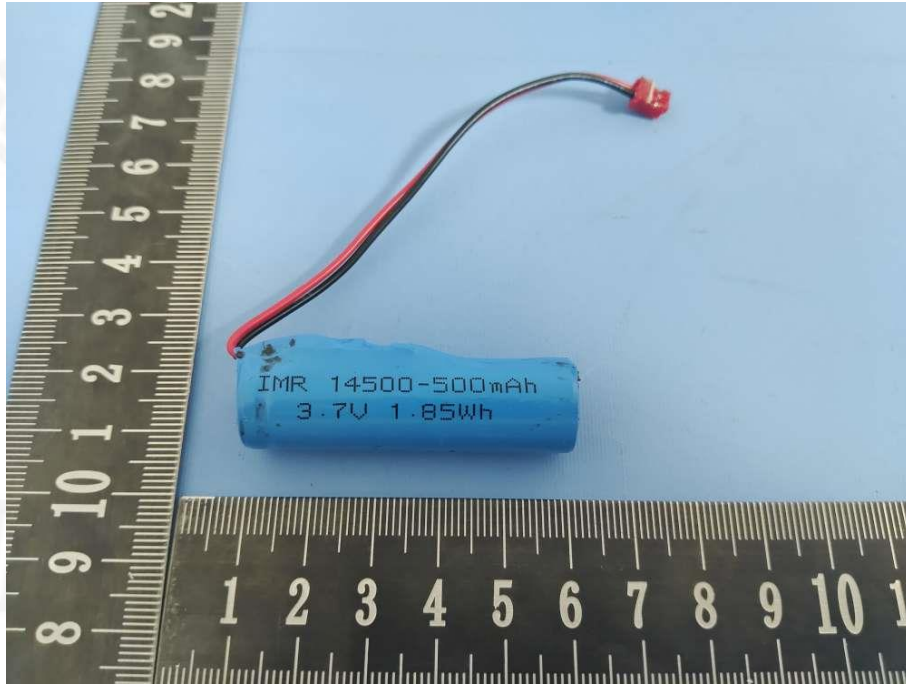

EUT PHOTO(Internal Photos)

FCC ID: 2AVEB-ISB13

BT:ANT

***** END OF REPORT *****