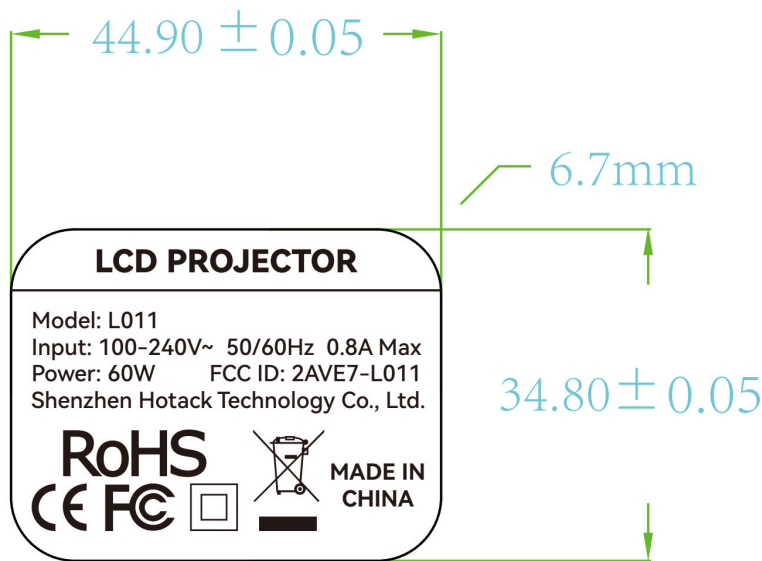

LABEL AND LOCATION

磨砂高粘PET不干胶贴纸
 44.9x34.8x0.06mm
 透明底黑字