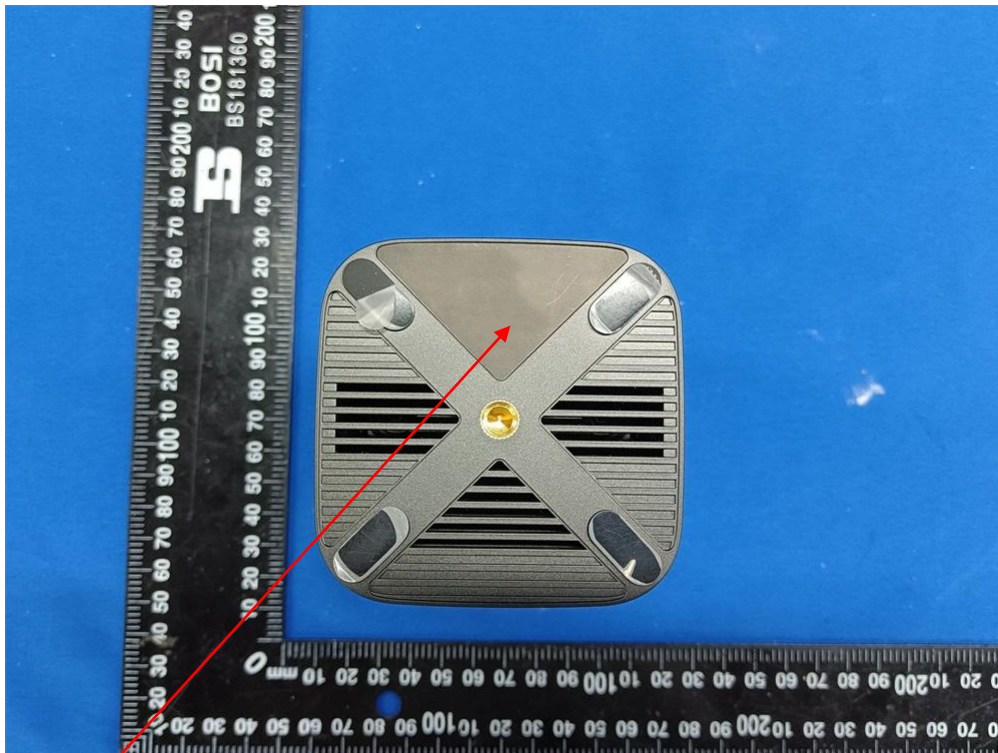

LABEL AND LOCATION

(Size: L4.91cm x 2.691cm)

Label Location