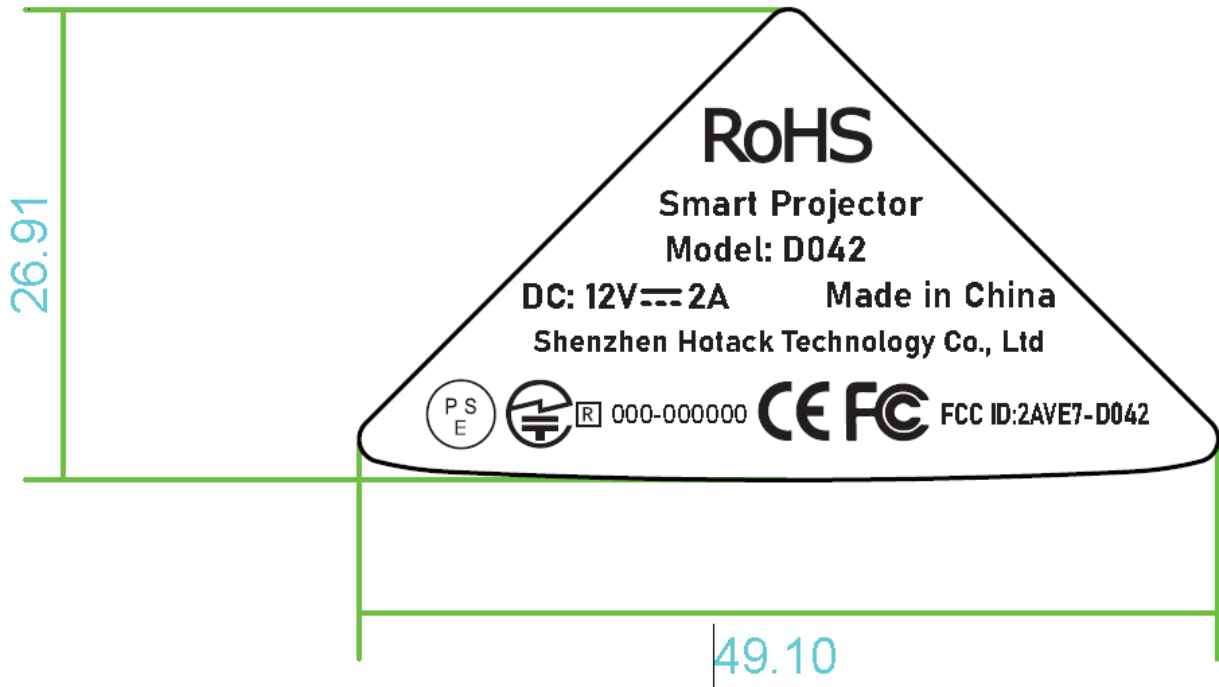

LABEL AND LOCATION

(Size: L4.91cm x 2.691cm)

Label Location