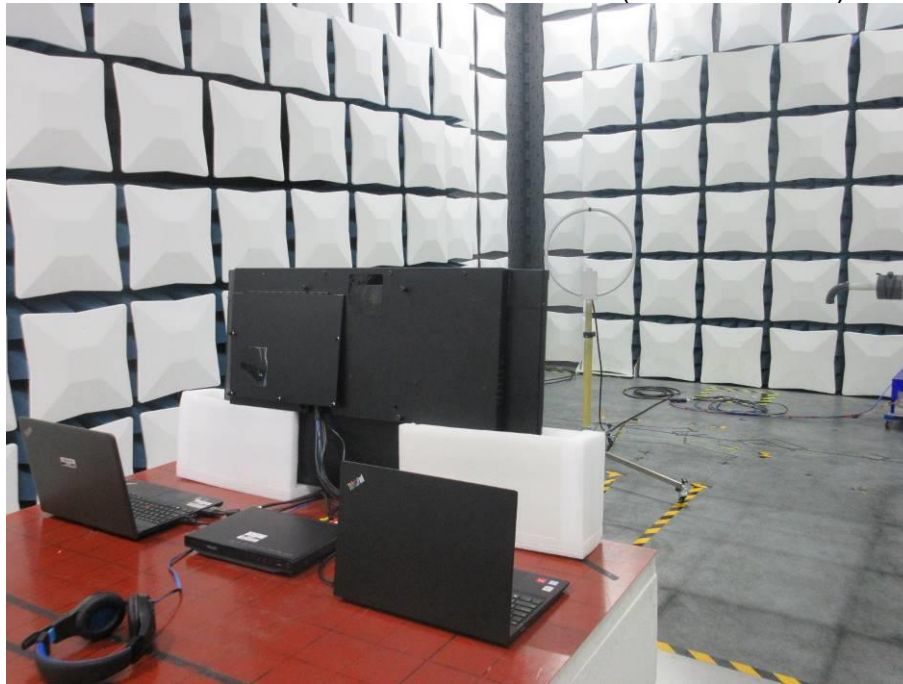

Appendix III

Setup Photographs

RADIATED RF MEASUREMENT SETUP (9KHz ~ 30 MHz)

RADIATED RF MEASUREMENT SETUP (30MHz ~ 1 GHz)

RADIATED RF MEASUREMENT SETUP (ABOVE 1 GHz- Z axis)

POWERLINE CONDUCTED EMISSIONS MEASUREMENT SETUP