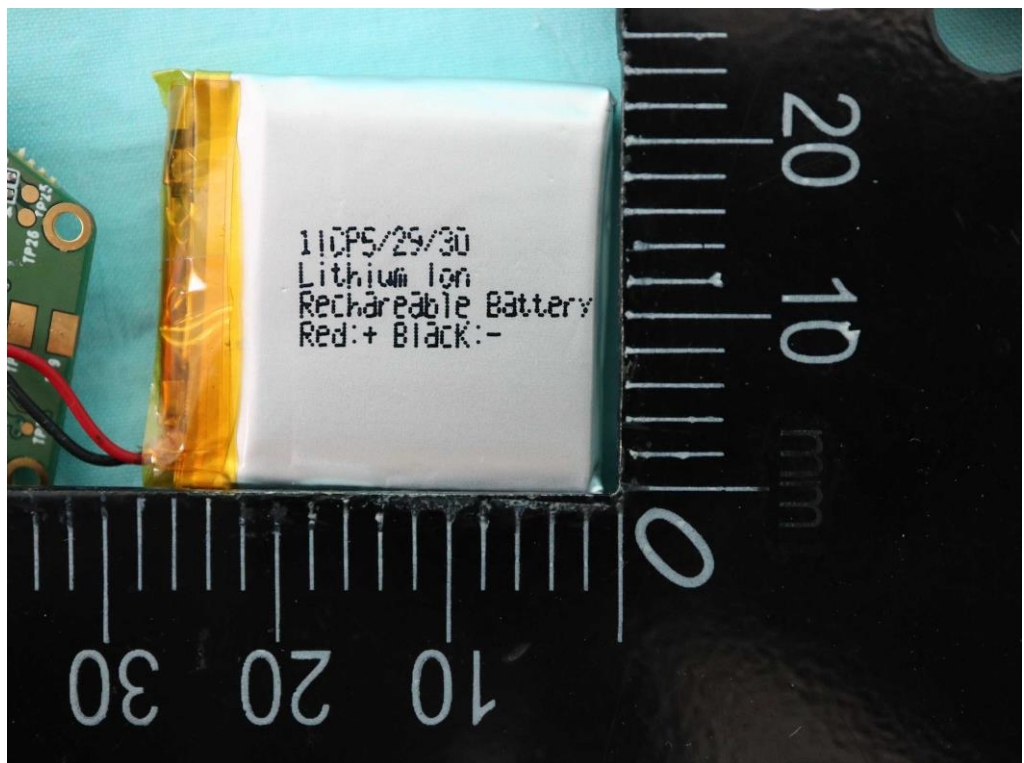

Battery
Brand Name: SUNHE
Model Name:
SH462527-340mAh

—————THE END—————