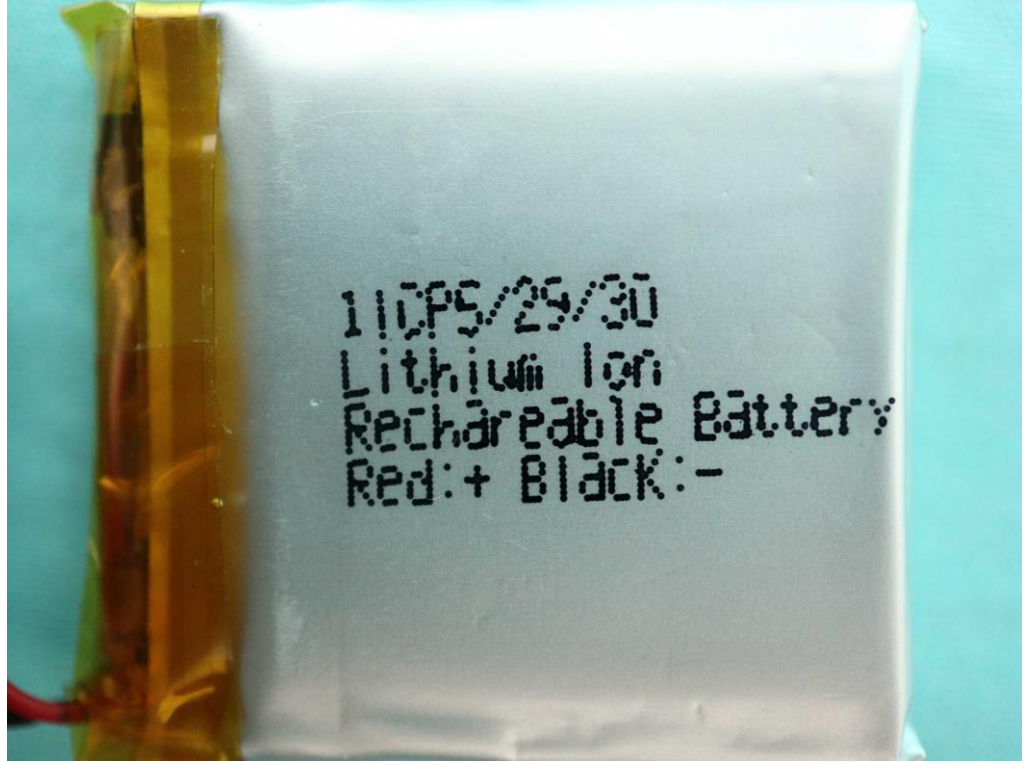

Battery
Brand Name: SUNHE
Model Name:
SH462527-340mAh

—————THE END—————