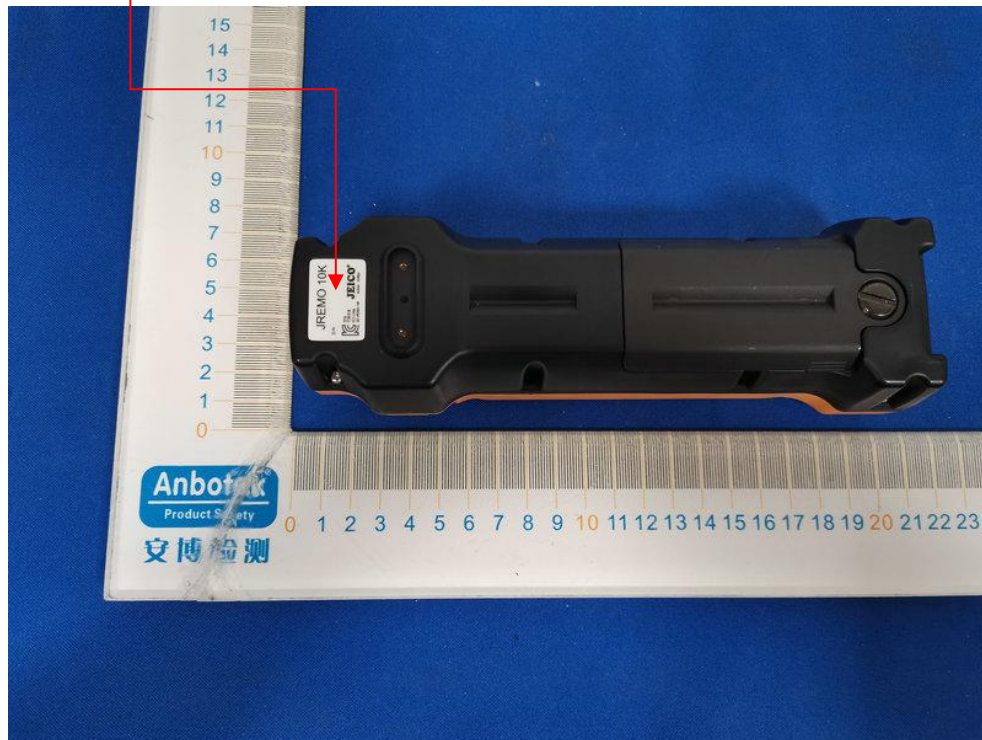

Label Location:

Label:

Product Name: Industrial wireless remote controller
Model No.: JREMO 10K
FCC ID: 2AVDH-JREMO10K