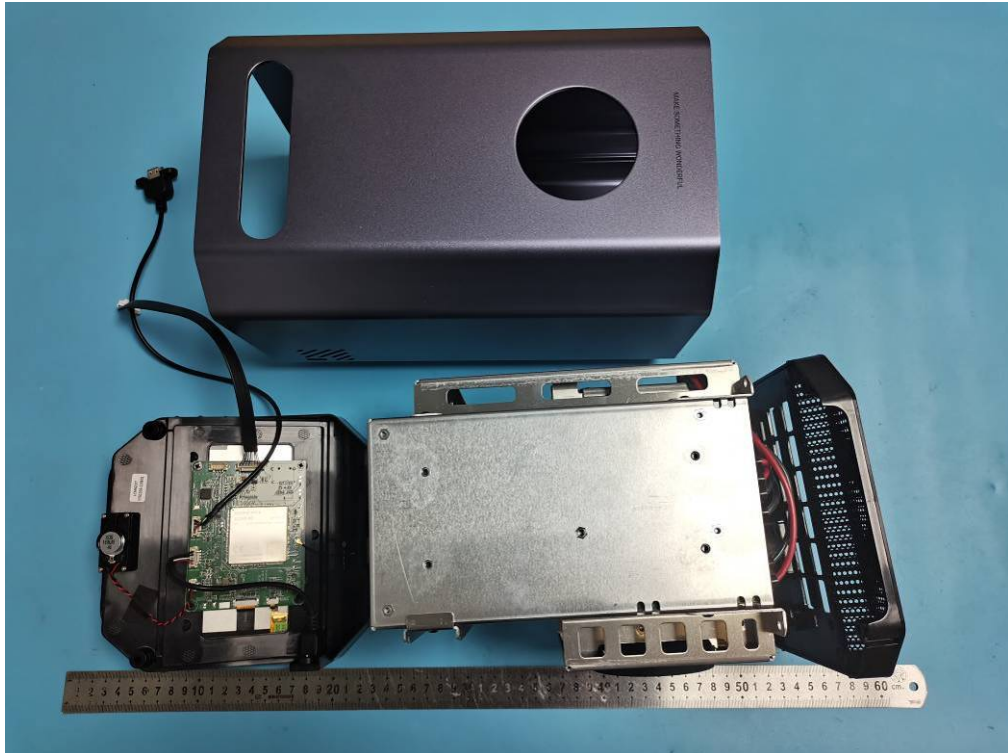

Internal photos

BT/Wi-Fi Antenna

3DP Module (TH-F-DUAL-AS ,TH-F-DUAL-MS)

CNC Module (TH-C-200W)