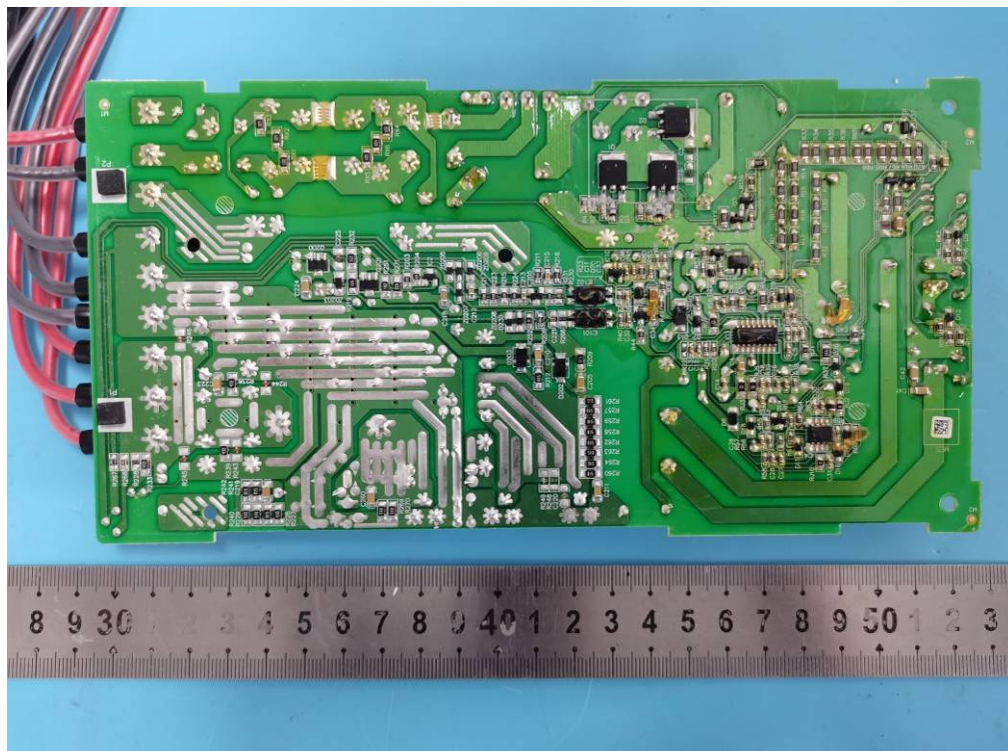

Internal photos

BT/Wi-Fi Antenna

3DP Module (TH-F-DUAL-AS ,TH-F-DUAL-MS)

CNC Module (TH-C-200W)