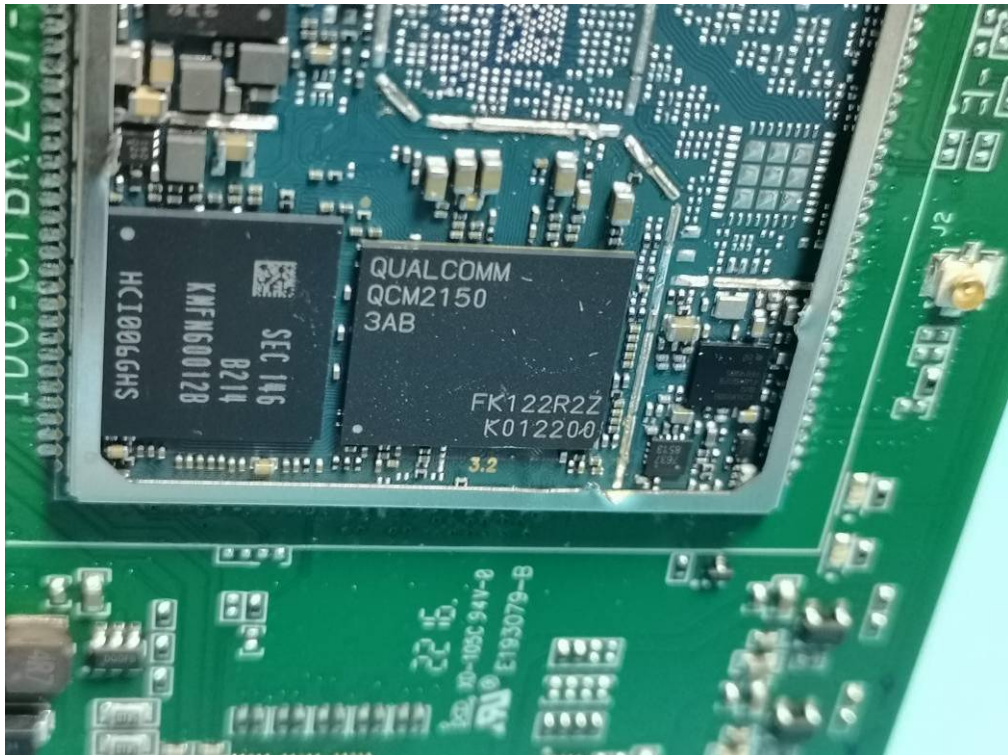

Internal photos

BT/Wi-Fi Antenna

3DP Module (TH-F-DUAL-AS ,TH-F-DUAL-MS)

CNC Module (TH-C-200W)