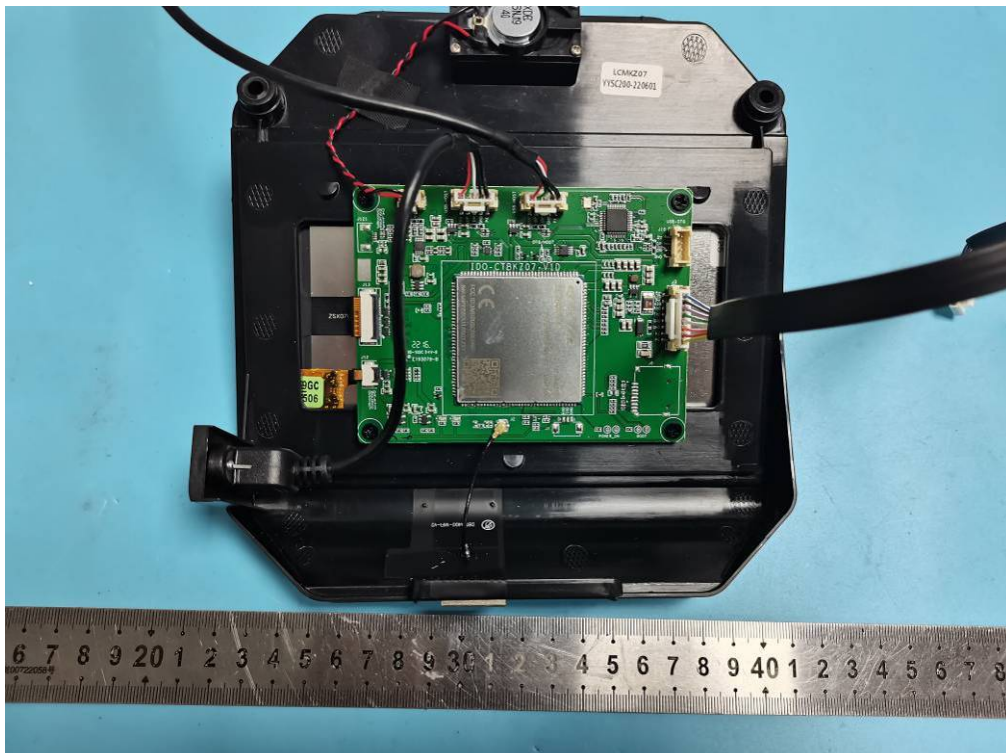

Internal photos

BT/Wi-Fi Antenna

3DP Module (TH-F-DUAL-AS ,TH-F-DUAL-MS)

CNC Module (TH-C-200W)