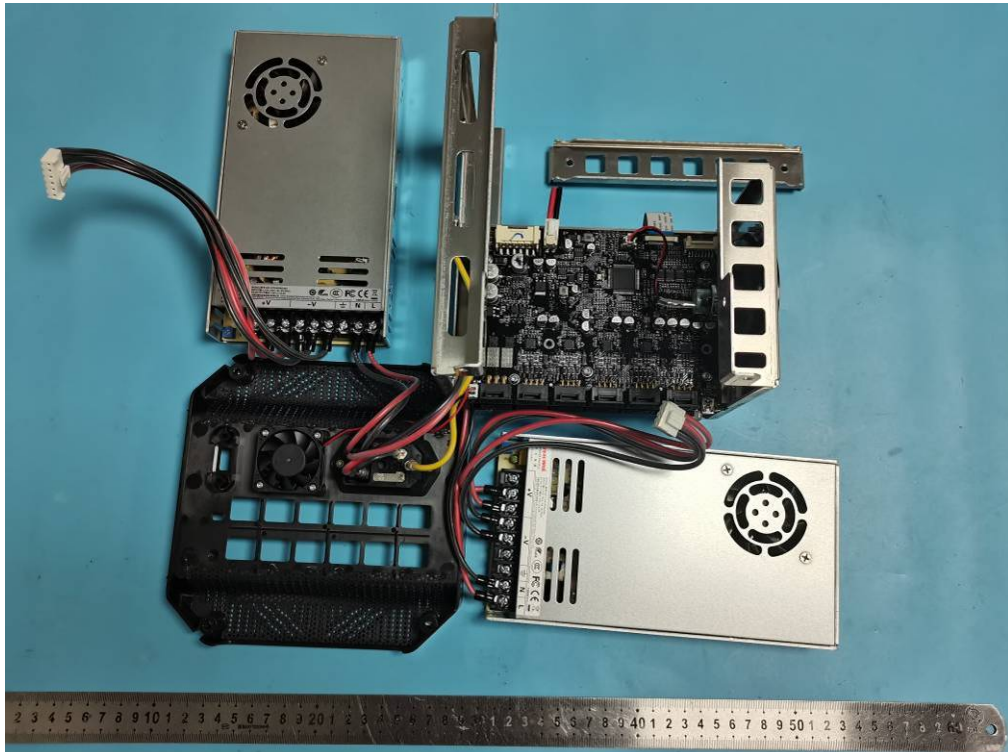

Internal photos

BT/Wi-Fi Antenna

3DP Module (TH-F-DUAL-AS ,TH-F-DUAL-MS)

CNC Module (TH-C-200W)