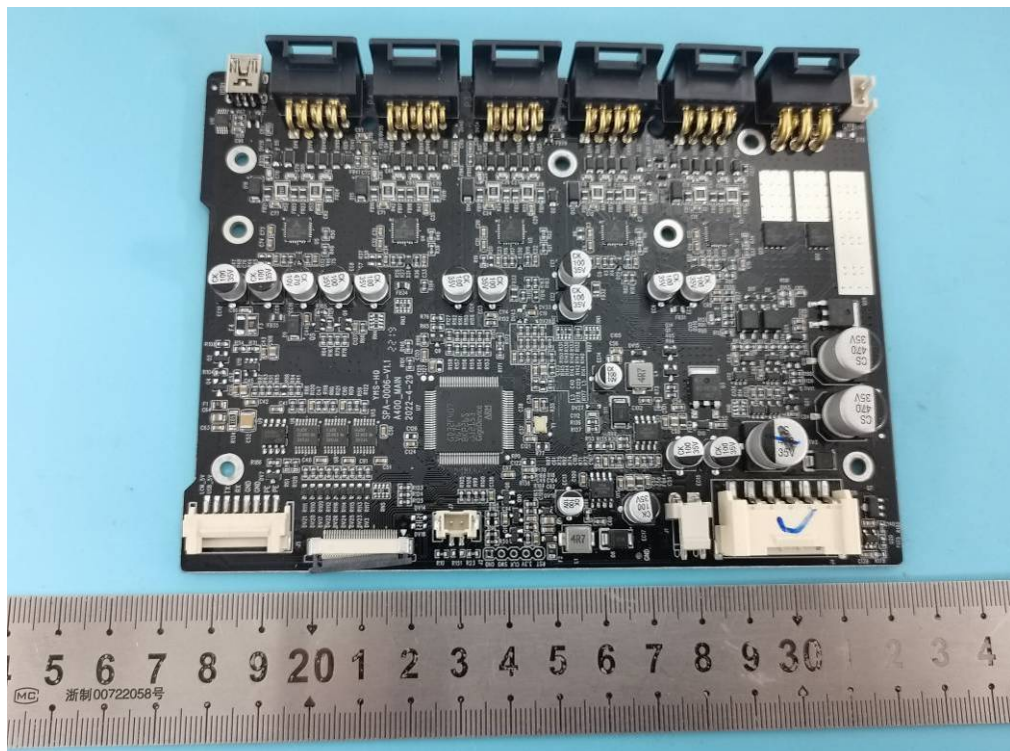

Internal photos

BT/Wi-Fi Antenna

3DP Module (TH-F-DUAL-AS ,TH-F-DUAL-MS)

CNC Module (TH-C-200W)