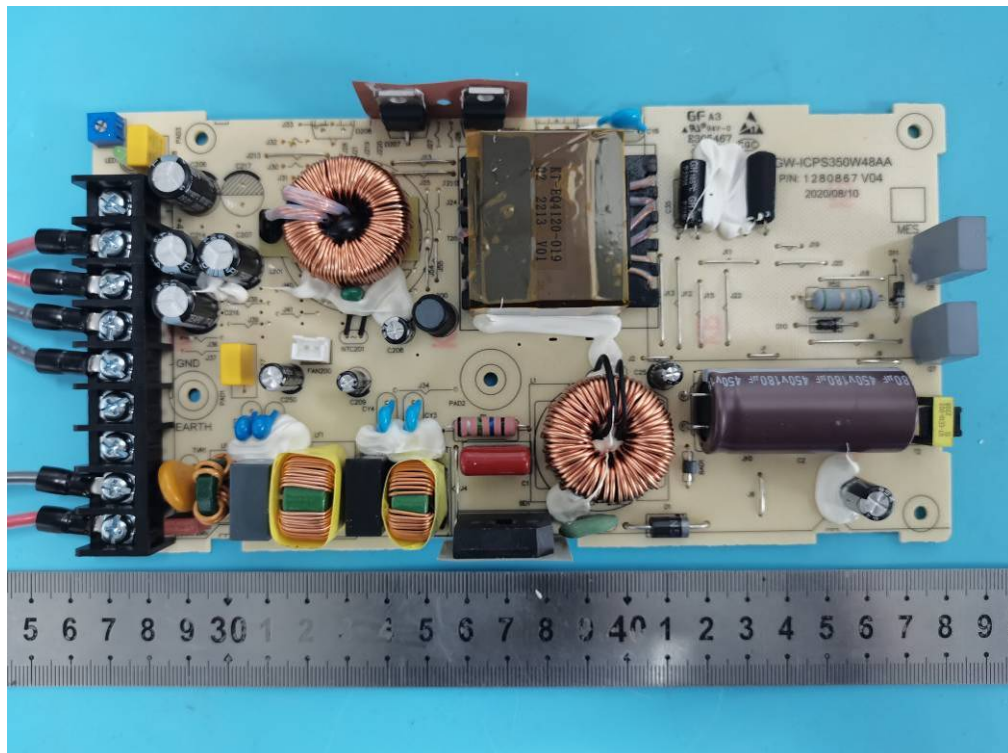

Internal photos

BT/Wi-Fi Antenna

3DP Module (TH-F-DUAL-AS ,TH-F-DUAL-MS)

CNC Module (TH-C-200W)