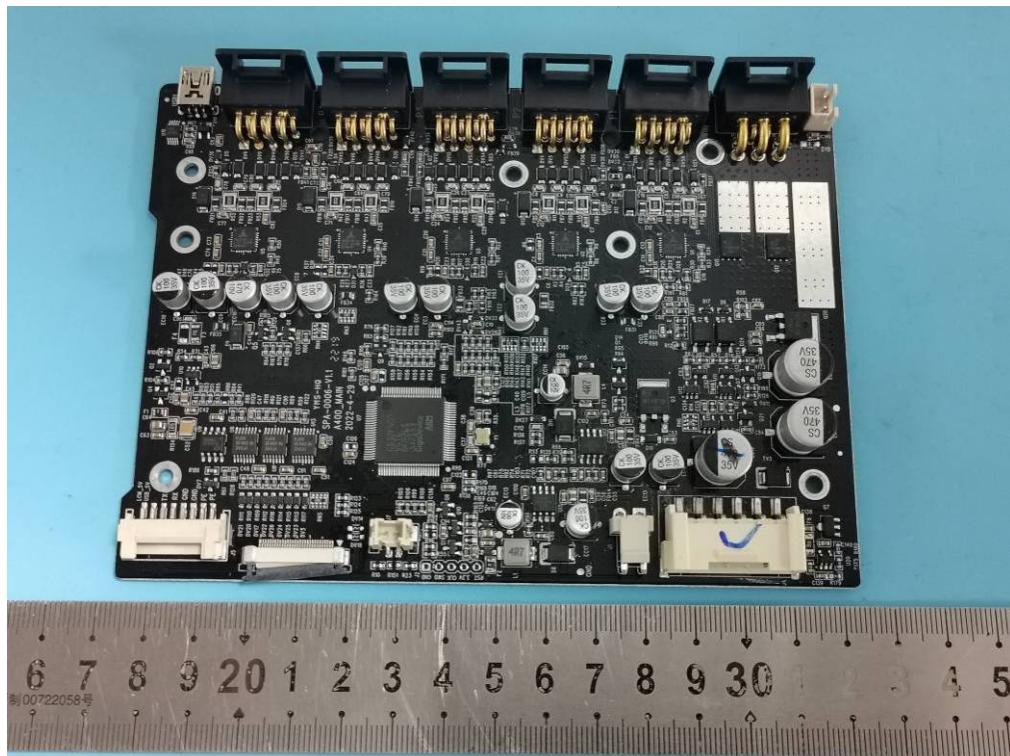

Internal photos

BT/Wi-Fi Antenna

3DP Module (TH-F-DUAL-AS ,TH-F-DUAL-MS)

CNC Module (TH-C-200W)