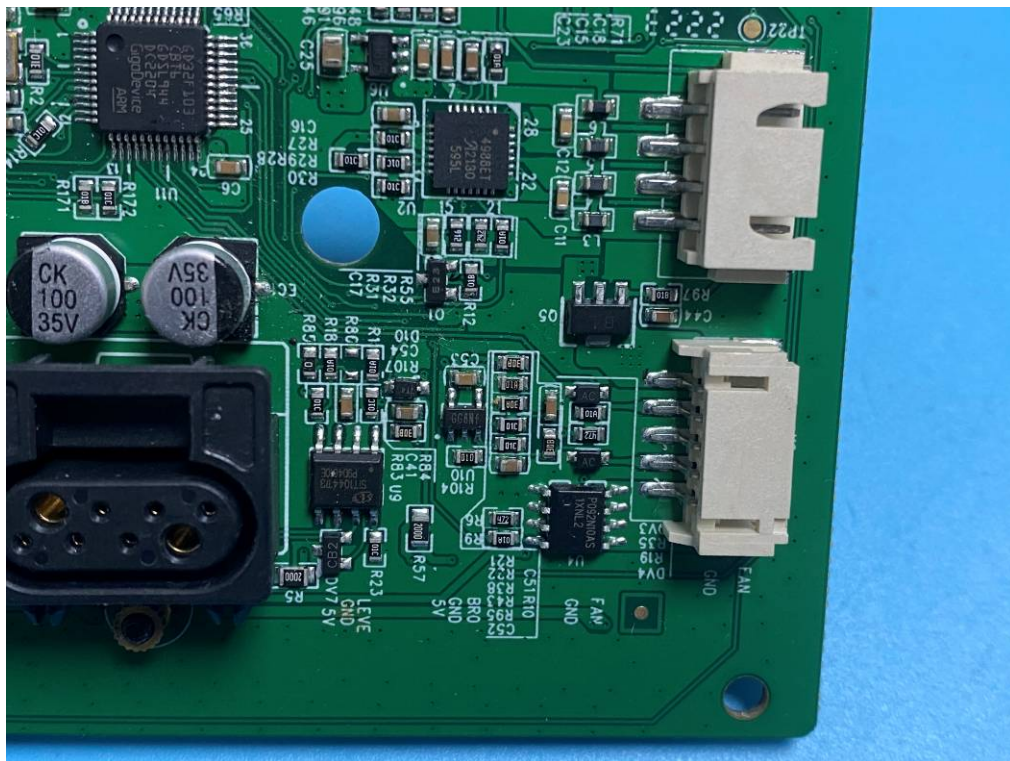

Internal photos

BT/Wi-Fi Antenna

3DP Module (TH-F-DUAL-AS ,TH-F-DUAL-MS)

CNC Module (TH-C-200W)