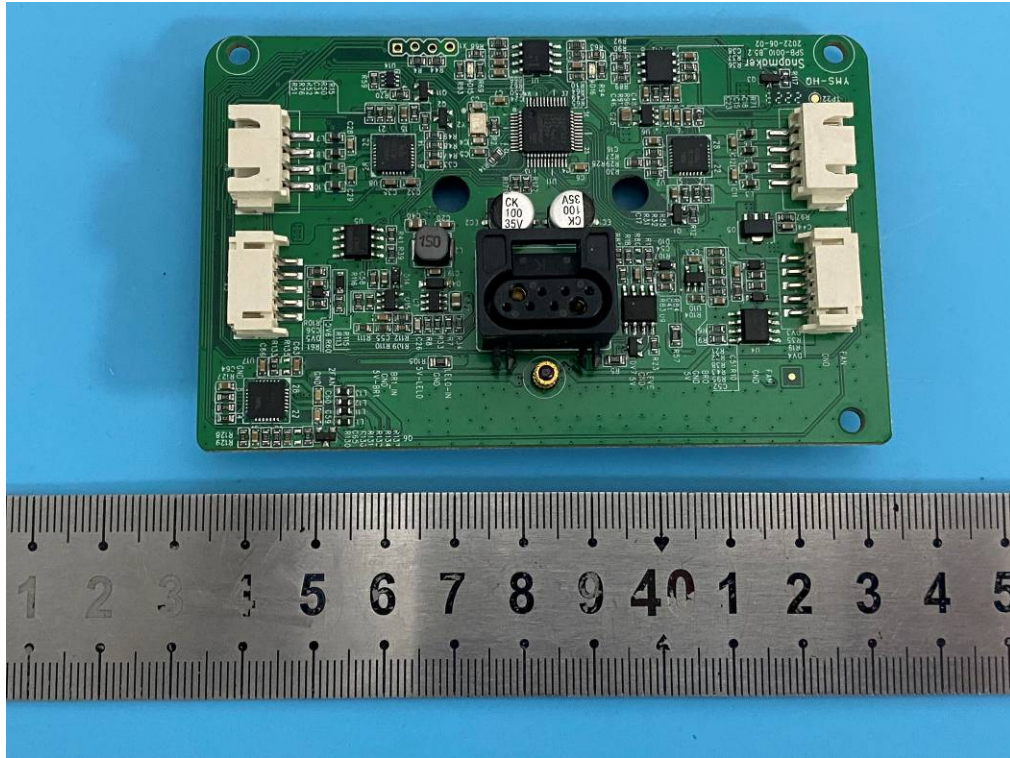

Internal photos

BT/Wi-Fi Antenna

3DP Module (TH-F-DUAL-AS ,TH-F-DUAL-MS)

CNC Module (TH-C-200W)