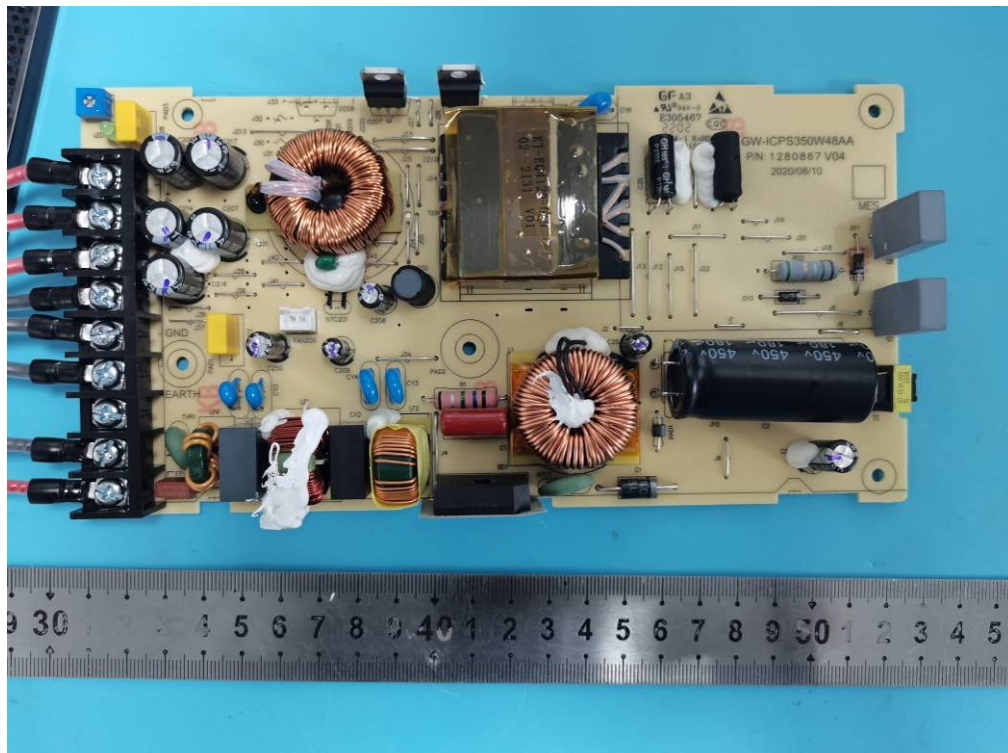

Internal photos

BT/Wi-Fi Antenna

3DP Module (TH-F-DUAL-AS ,TH-F-DUAL-MS)

CNC Module (TH-C-200W)