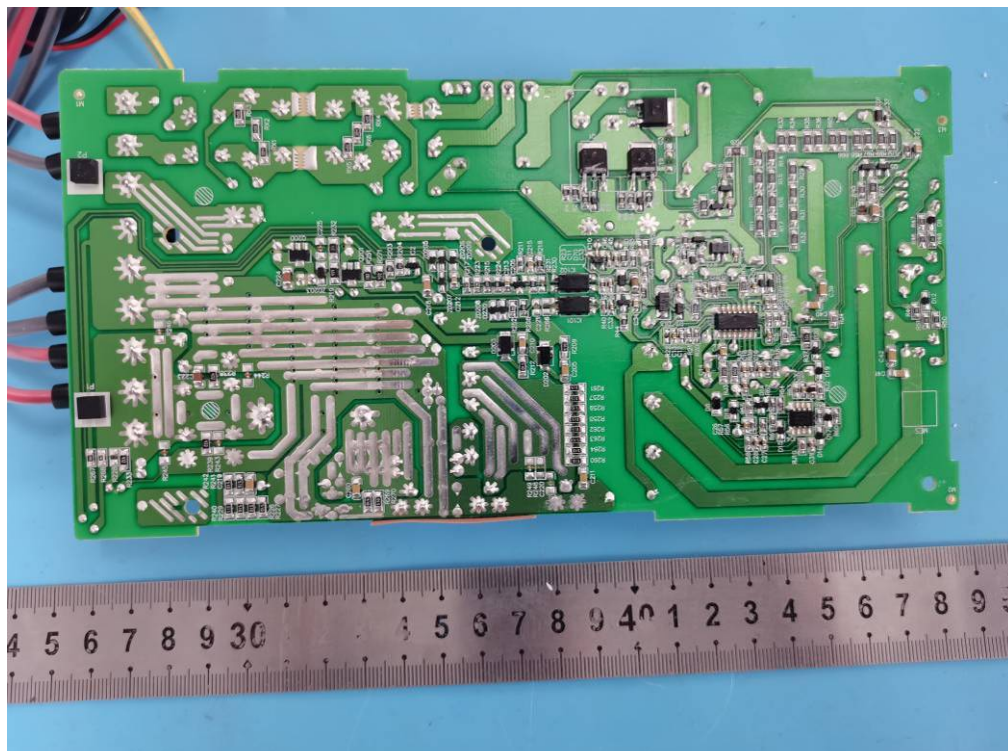

Internal photos

BT/Wi-Fi Antenna

3DP Module (TH-F-DUAL-AS ,TH-F-DUAL-MS)

CNC Module (TH-C-200W)