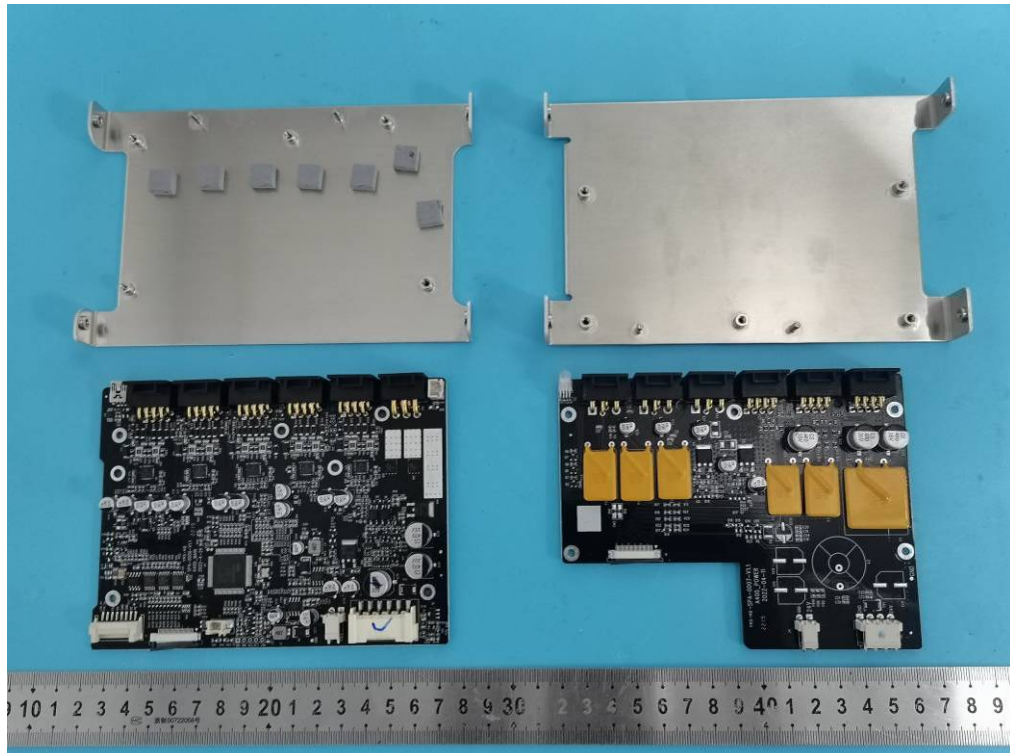

Internal photos

BT/Wi-Fi Antenna

3DP Module (TH-F-DUAL-AS ,TH-F-DUAL-MS)

CNC Module (TH-C-200W)