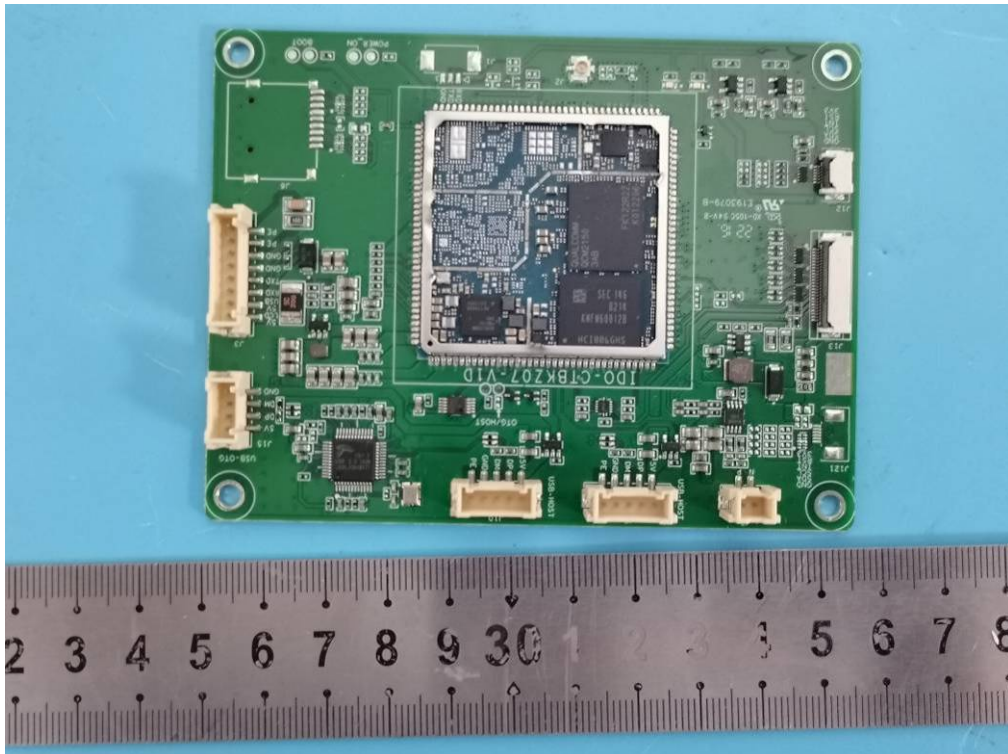

Internal photos

BT/Wi-Fi Antenna

3DP Module (TH-F-DUAL-AS ,TH-F-DUAL-MS)

CNC Module (TH-C-200W)