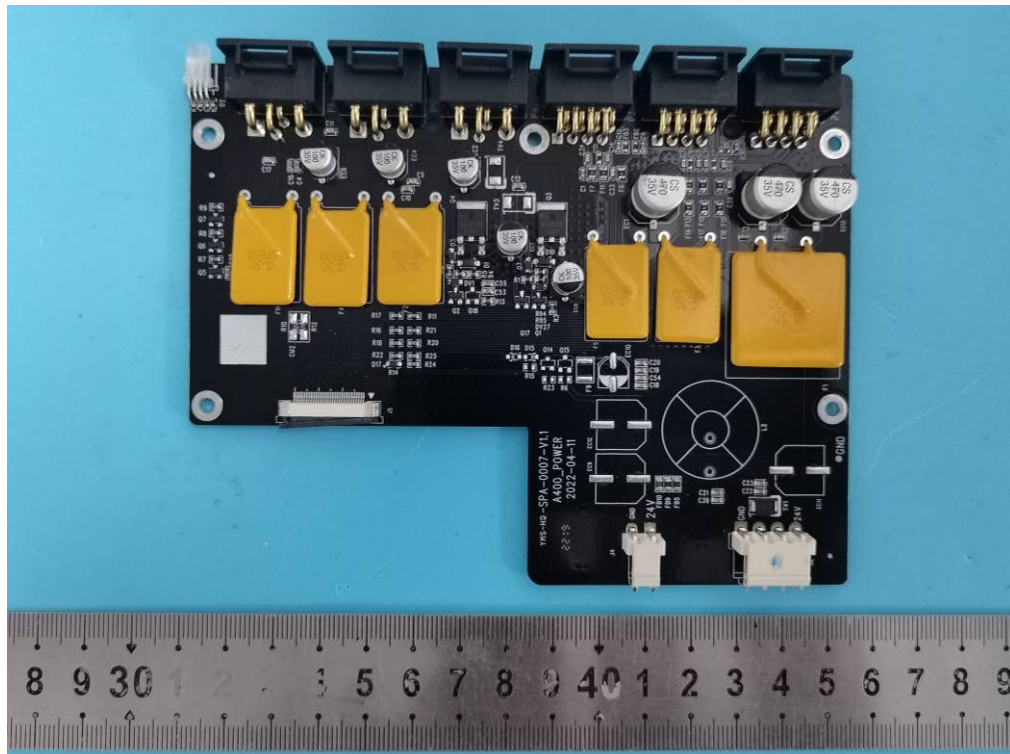

Internal photos

BT/Wi-Fi Antenna

3DP Module (TH-F-DUAL-AS ,TH-F-DUAL-MS)

CNC Module (TH-C-200W)