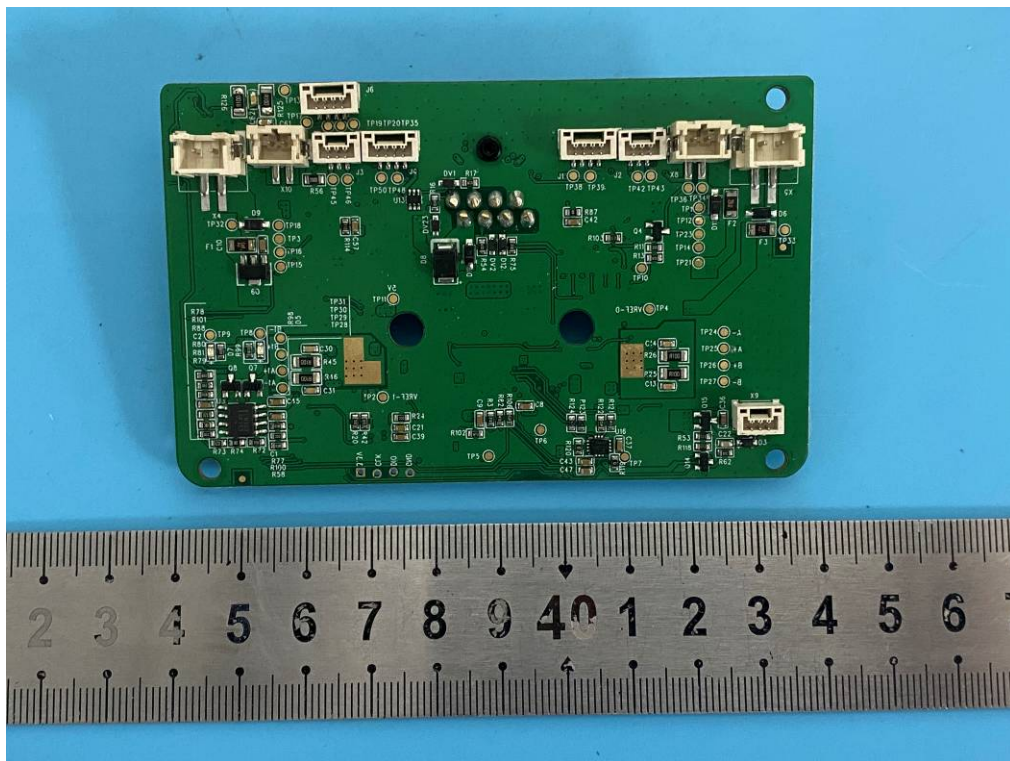

Internal photos

BT/Wi-Fi Antenna

3DP Module (TH-F-DUAL-AS ,TH-F-DUAL-MS)

CNC Module (TH-C-200W)