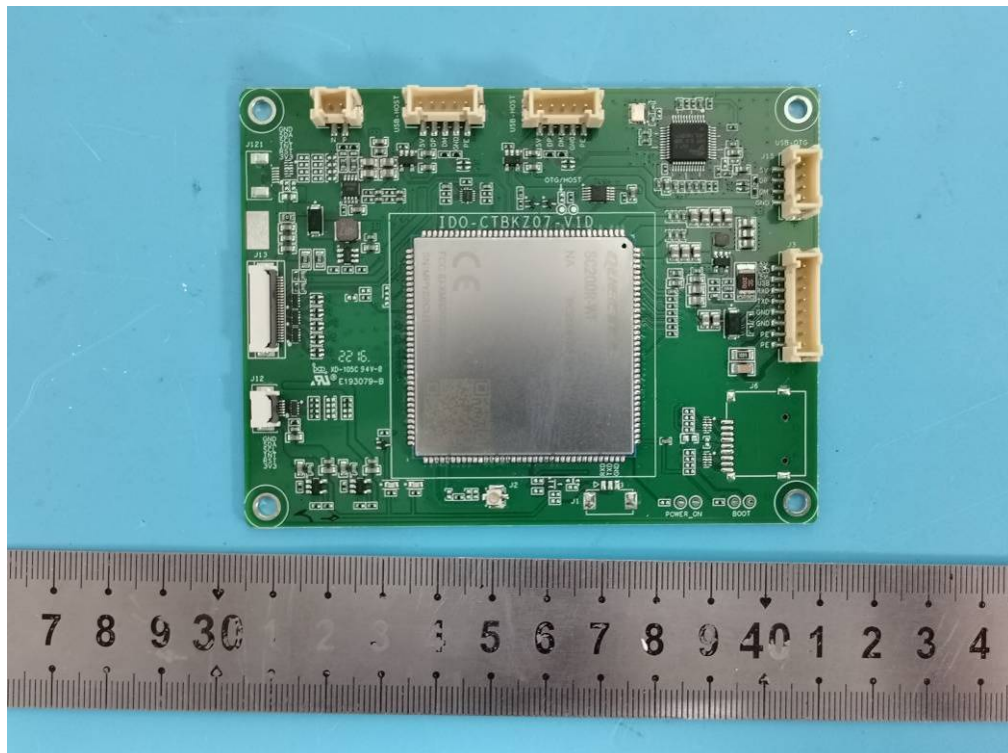

Internal photos

BT/Wi-Fi Antenna

3DP Module (TH-F-DUAL-AS ,TH-F-DUAL-MS)

CNC Module (TH-C-200W)