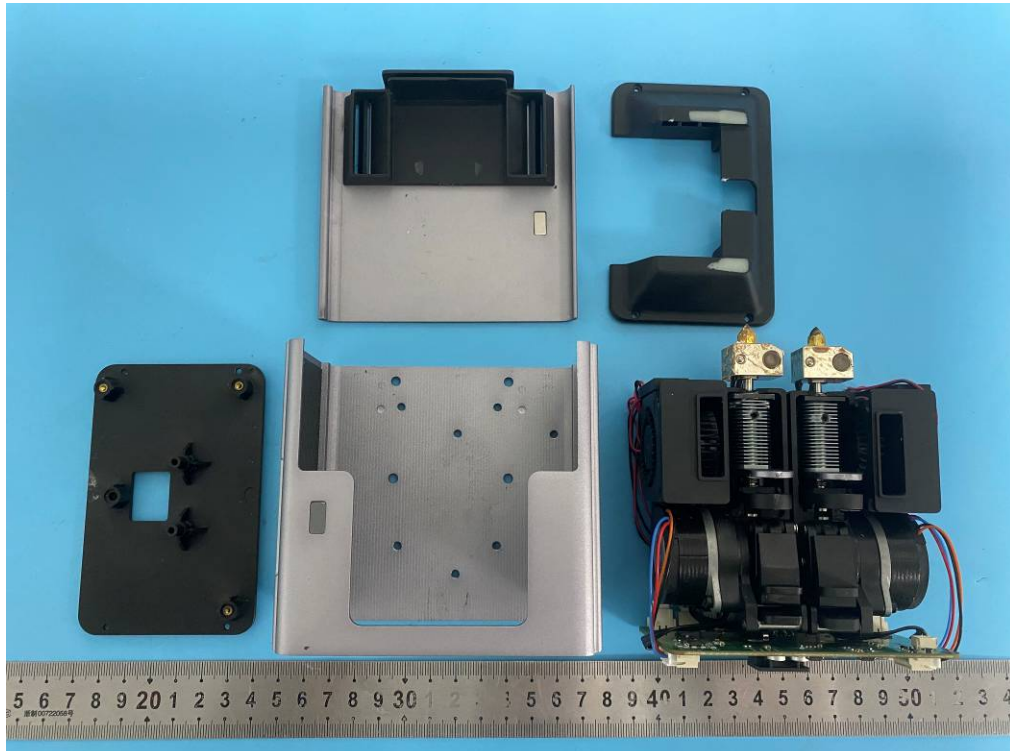

Internal photos

BT/Wi-Fi Antenna

3DP Module (TH-F-DUAL-AS ,TH-F-DUAL-MS)

CNC Module (TH-C-200W)