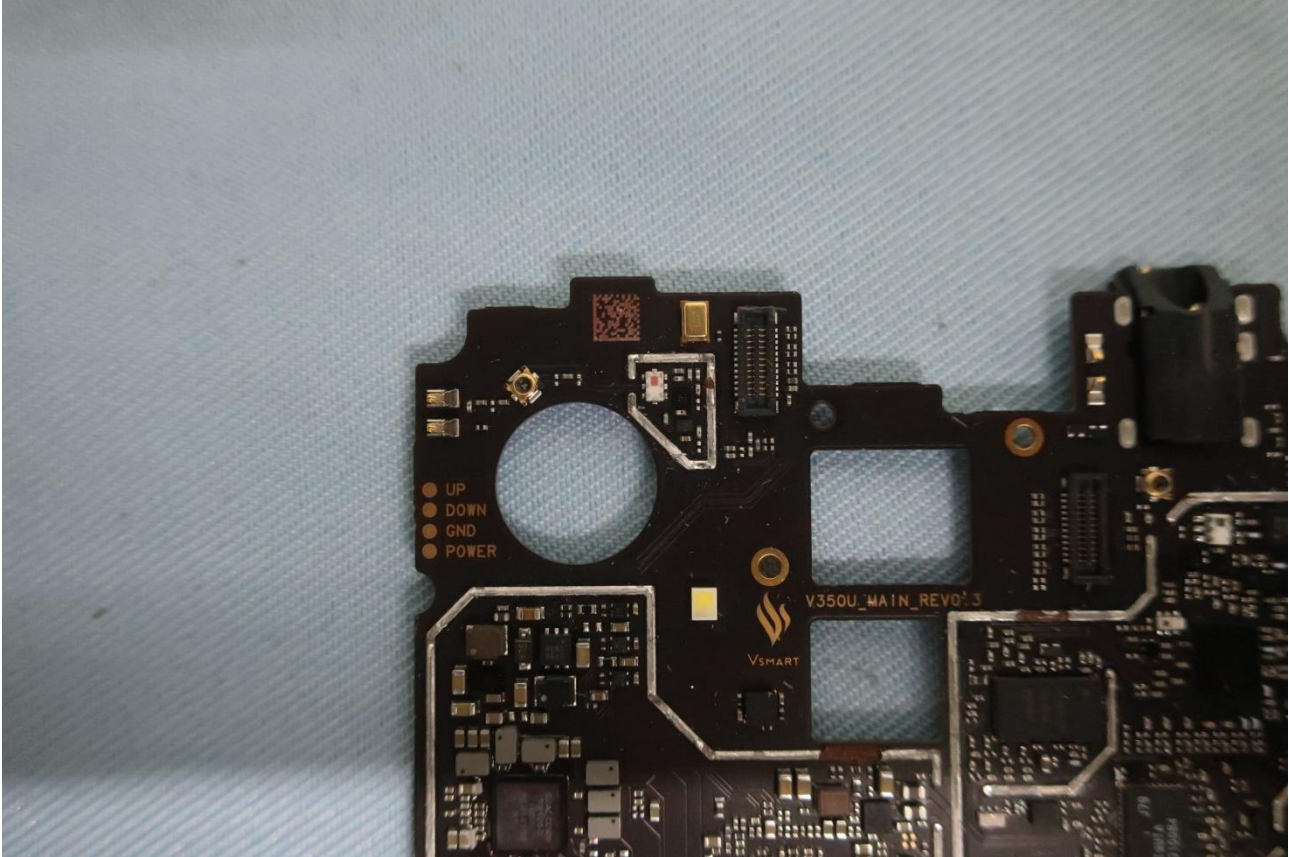

Brand Name: AT&T/ Model Name: V350U