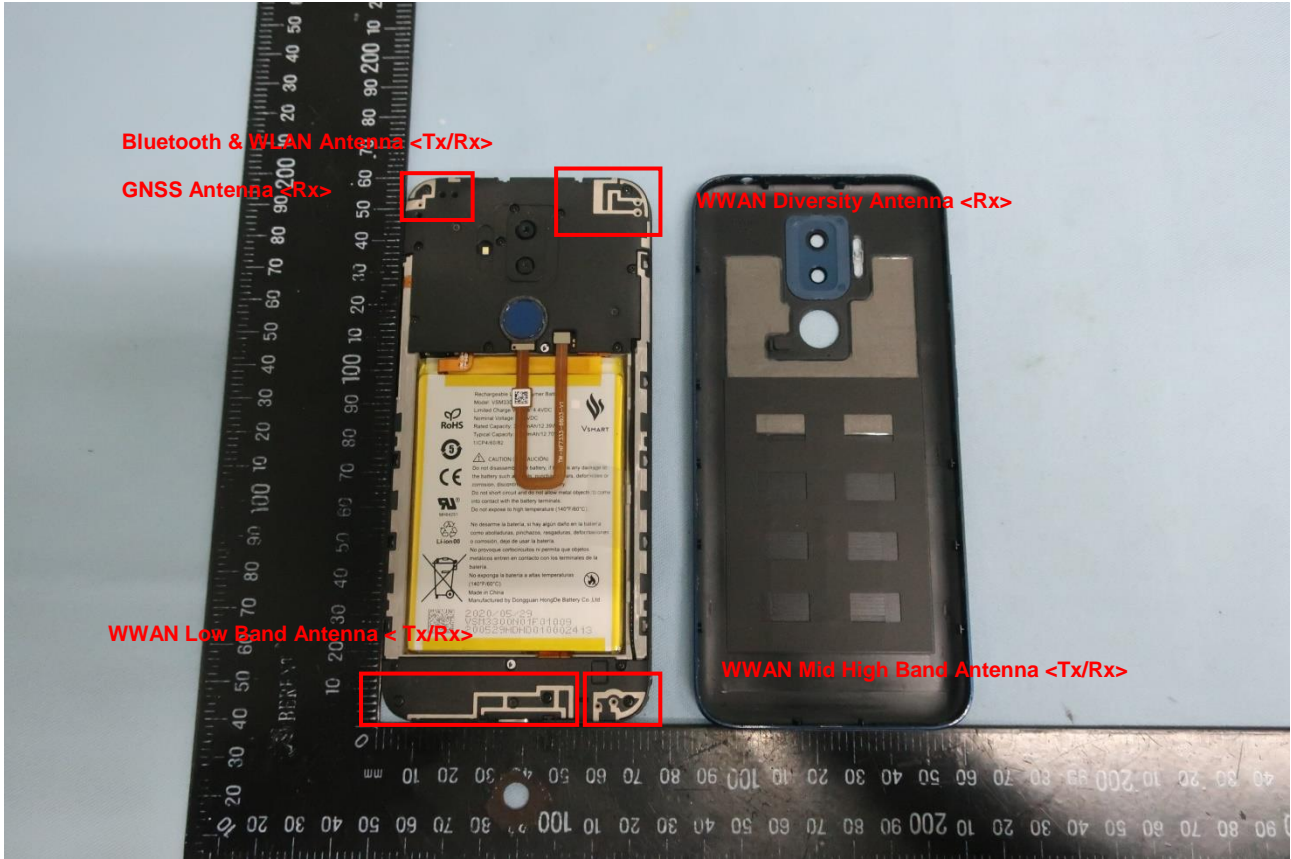

3. Internal Photograph of EUT

Brand Name: AT&T/ Model Name: V350U

Brand Name: AT&T/ Model Name: V350U

Brand Name: AT&T/ Model Name: V350U

Brand Name: AT&T/ Model Name: V350U

Brand Name: AT&T/ Model Name: V350U