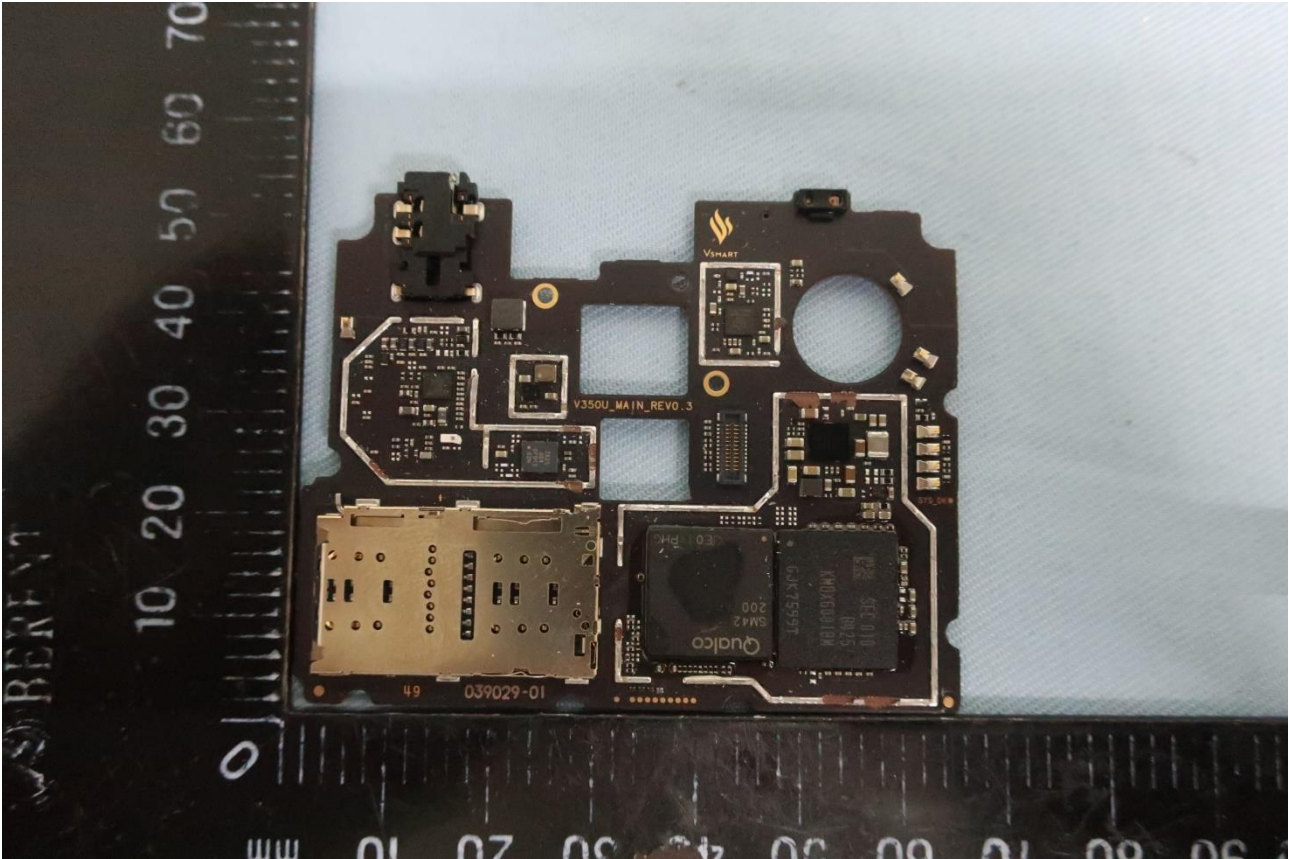

3. Internal Photograph of EUT

Brand Name: AT&T/ Model Name: V350U

Brand Name: AT&T/ Model Name: V350U

Brand Name: AT&T/ Model Name: V350U

Brand Name: AT&T/ Model Name: V350U

Brand Name: AT&T/ Model Name: V350U

Brand Name: AT&T/ Model Name: V350U

Brand Name: AT&T/ Model Name: V350U

Brand Name: AT&T/ Model Name: V350U

Brand Name: AT&T/ Model Name: V350U

Brand Name: AT&T/ Model Name: V350U

Brand Name: AT&T/ Model Name: V350U