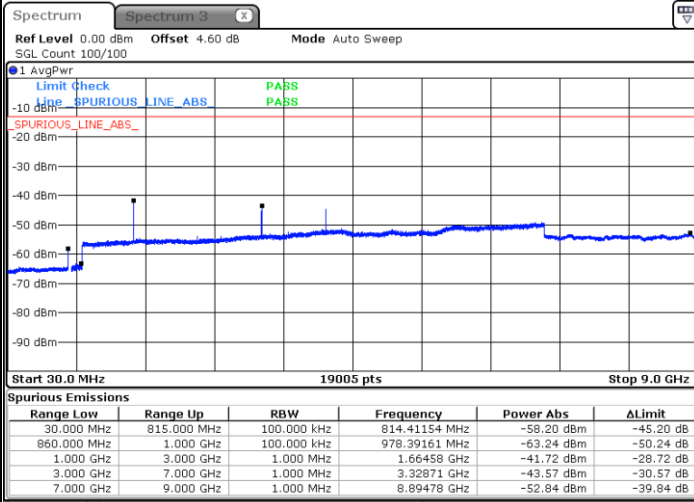

Middle Channel / 16QAM

Date: 5 AUG.2020 21:09:26

LTE Band 5 / 5MHz

Highest Channel / QPSK

Date: 5 AUG.2020 21:17:34

Highest Channel / 16QAM

Date: 5 AUG.2020 21:26:13

LTE Band 5 / 10MHz

Lowest Channel / QPSK

Date: 5 AUG.2020 17:58:27

Lowest Channel / 16QAM

Date: 5 AUG.2020 17:58:20

LTE Band 5 / 10MHz

Middle Channel / QPSK

Middle Channel / 16QAM

Date: 5 AUG.2020 18:00:54

Date: 5 AUG.2020 18:01:47

Highest Channel / QPSK

Highest Channel / 16QAM

Date: 5 AUG.2020 18:09:55

Date: 5 AUG.2020 18:10:48

LTE Band 5 / 1.4MHz

Lowest Channel / 64QAM

Middle Channel / 64QAM

Date: 24 AUG.2020 19:30:35

Date: 24 AUG.2020 19:31:29

Highest Channel / 64QAM

Date: 24 AUG.2020 19:36:20

LTE Band 5 / 3MHz

Lowest Channel / 64QAM

Middle Channel / 64QAM

Date: 24 AUG.2020 19:40:51