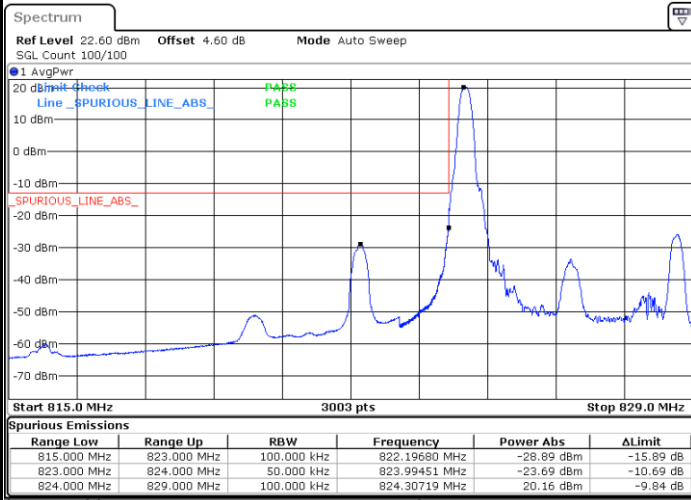

Highest Band Edge / 1 RB

Date: 5 AUG 2020 20:52:53

Lowest Band Edge / Full RB

Date: 5 AUG 2020 20:25:18

Highest Band Edge / Full RB

Date: 5 AUG 2020 20:56:11

LTE Band 5 / 3MHz / 64QAM

Lowest Band Edge / 1 RB

Date: 24 AUG 2020 19:39:57

Highest Band Edge / 1 RB

Date: 24 AUG 2020 19:45:42

Lowest Band Edge / Full RB

Date: 24 AUG 2020 19:38:18

Highest Band Edge / Full RB

Date: 24 AUG 2020 19:44:03

LTE Band 5 / 5MHz / QPSK

Lowest Band Edge / 1 RB

Date: 5 AUG.2020 21:00:16

Highest Band Edge / 1 RB

Date: 5 AUG.2020 21:11:44

Lowest Band Edge / Full RB

Date: 5 AUG.2020 21:03:33

Highest Band Edge / Full RB

Date: 5 AUG.2020 21:15:01