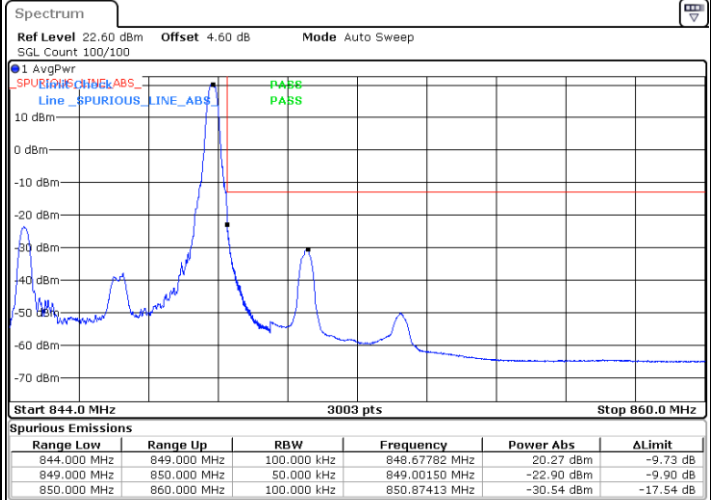

Highest Band Edge / 1 RB

Date: 5 AUG 2020 20:52:53

Lowest Band Edge / Full RB

Date: 5 AUG 2020 20:25:18

Highest Band Edge / Full RB

Date: 5 AUG 2020 20:56:11

LTE Band 5 / 3MHz / 64QAM

Lowest Band Edge / 1 RB

Date: 24 AUG 2020 19:39:57

Highest Band Edge / 1 RB

Date: 24 AUG 2020 19:45:42

Lowest Band Edge / Full RB

Date: 24 AUG 2020 19:38:18

Highest Band Edge / Full RB

Date: 24 AUG 2020 19:44:03

LTE Band 5 / 5MHz / QPSK

Lowest Band Edge / 1 RB

Date: 5 AUG.2020 21:00:16

Highest Band Edge / 1 RB

Date: 5 AUG.2020 21:11:44

Lowest Band Edge / Full RB

Date: 5 AUG.2020 21:03:33

Highest Band Edge / Full RB

Date: 5 AUG.2020 21:15:01