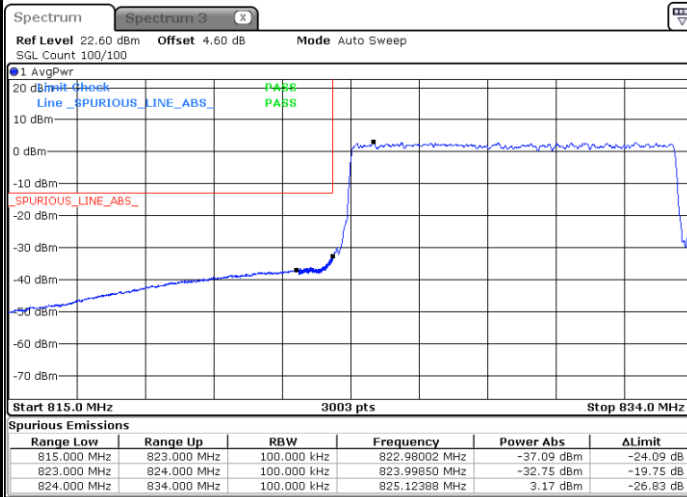

Highest Band Edge / Full RB

Date: 24 AUG 2020 19:54:19

LTE Band 5 / 10MHz / QPSK

Lowest Band Edge / 1 RB

Date: 5 AUG 2020 17:52:37

Highest Band Edge / 1 RB

Date: 5 AUG 2020 18:04:05

Lowest Band Edge / Full RB

Date: 5 AUG 2020 17:55:54

Highest Band Edge / Full RB

Date: 5 AUG 2020 18:07:22

LTE Band 5 / 10MHz / 16QAM

Lowest Band Edge / 1 RB

Date: 5 AUG.2020 17:54:16

Highest Band Edge / 1 RB

Date: 5 AUG.2020 18:05:44

Lowest Band Edge / Full RB

Date: 5 AUG.2020 17:57:33

Highest Band Edge / Full RB

Date: 5 AUG.2020 18:09:01

LTE Band 5 / 10MHz / 64QAM

Lowest Band Edge / 1 RB

Date: 24 AUG 2020 20:00:29

Highest Band Edge / 1 RB

Date: 24 AUG 2020 20:06:14

Lowest Band Edge / Full RB

Date: 24 AUG 2020 19:58:51

Highest Band Edge / Full RB

Date: 24 AUG 2020 20:04:35

Conducted Spurious Emission

LTE Band 5 / 1.4MHz

Highest Channel / QPSK