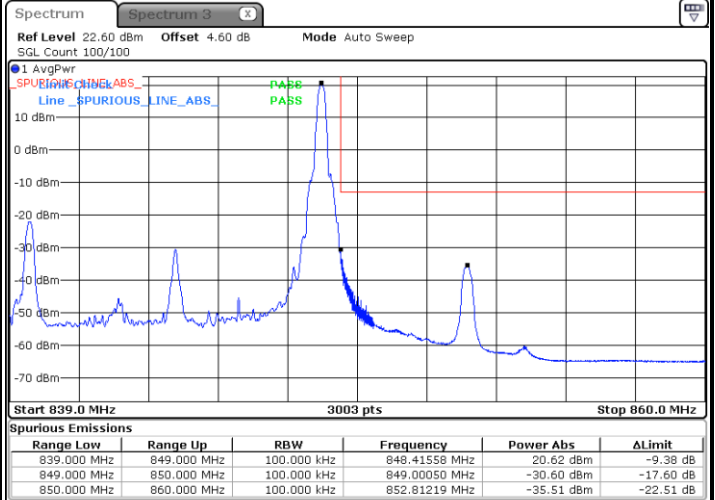

Highest Band Edge / Full RB

Date: 24 AUG 2020 19:54:19

LTE Band 5 / 10MHz / QPSK

Lowest Band Edge / 1 RB

Date: 5 AUG 2020 17:52:37

Highest Band Edge / 1 RB

Date: 5 AUG 2020 18:04:05

Lowest Band Edge / Full RB

Date: 5 AUG 2020 17:55:54

Highest Band Edge / Full RB

Date: 5 AUG 2020 18:07:22

LTE Band 5 / 10MHz / 16QAM

Lowest Band Edge / 1 RB

Date: 5 AUG.2020 17:54:16

Highest Band Edge / 1 RB

Date: 5 AUG.2020 18:05:44

Lowest Band Edge / Full RB

Date: 5 AUG.2020 17:57:33

Highest Band Edge / Full RB

Date: 5 AUG.2020 18:09:01

LTE Band 5 / 10MHz / 64QAM

Lowest Band Edge / 1 RB

Date: 24 AUG 2020 20:00:29

Highest Band Edge / 1 RB

Date: 24 AUG 2020 20:06:14

Lowest Band Edge / Full RB

Date: 24 AUG 2020 19:58:51

Highest Band Edge / Full RB

Date: 24 AUG 2020 20:04:35

Conducted Spurious Emission

LTE Band 5 / 1.4MHz

Highest Channel / QPSK