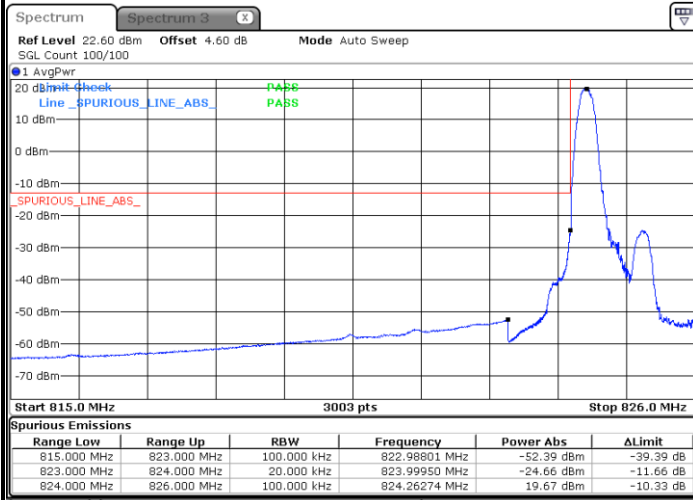

Date: 24 AUG 2020 20:02:47

Conducted Band Edge

LTE Band 5 / 1.4MHz / 16QAM

Lowest Band Edge / 1 RB

Date: 5 AUG.2020 17:20:45

Highest Band Edge / 1 RB

Date: 5 AUG.2020 17:35:31

Lowest Band Edge / Full RB

Date: 5 AUG.2020 17:24:03

Highest Band Edge / Full RB

Date: 5 AUG.2020 17:32:13

LTE Band 5 / 1.4MHz / 64QAM

Lowest Band Edge / 1 RB

Date: 24 AUG 2020 19:29:41

Highest Band Edge / 1 RB

Date: 24 AUG 2020 19:35:26

Lowest Band Edge / Full RB

Date: 24 AUG 2020 19:28:02

Highest Band Edge / Full RB

Date: 24 AUG 2020 19:33:47

LTE Band 5 / 3MHz / QPSK

Lowest Band Edge / 1RB

Date: 5 AUG 2020 20:20:22

Highest Band Edge / 1 RB