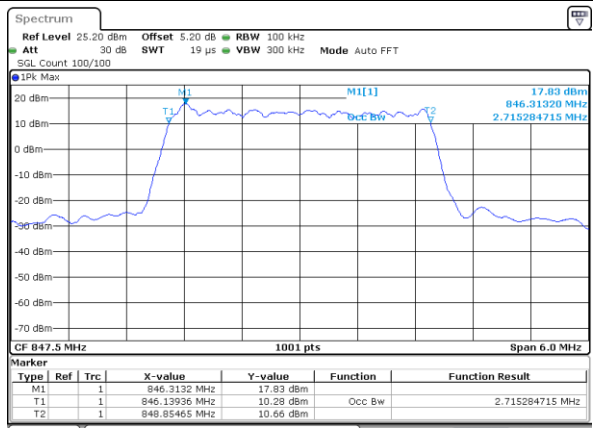

Lowest Channel / 1.4MHz / 64QAM

Date: 24 AUG 2020 19:26:14

Lowest Channel / 3MHz / 64QAM

Date: 24 AUG 2020 19:36:30

Middle Channel / 1.4MHz / 64QAM

Date: 24 AUG 2020 19:31:39

Middle Channel / 3MHz / 64QAM

Date: 24 AUG 2020 19:41:55

Highest Channel / 1.4MHz / 64QAM

Date: 24 AUG 2020 19:31:59

Highest Channel / 3MHz / 64QAM

Date: 24 AUG 2020 19:42:15

LTE Band 5

Lowest Channel / 5MHz / 64QAM

Date: 24 AUG 2020 19:46:46

Lowest Channel / 10MHz / 64QAM