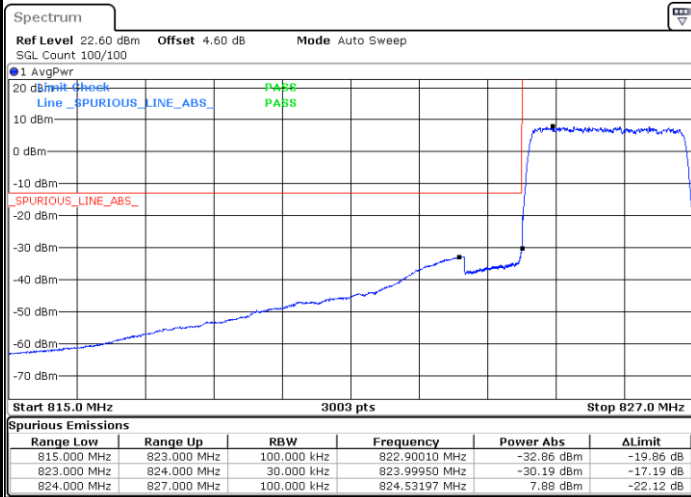

Lowest Band Edge / Full RB

Date: 24 AUG 2020 19:28:02

Highest Band Edge / Full RB

Date: 24 AUG 2020 19:33:47

LTE Band 5 / 3MHz / QPSK

Lowest Band Edge / 1RB

Date: 5 AUG 2020 20:20:22

Highest Band Edge / 1 RB

Date: 5 AUG 2020 20:51:15

Lowest Band Edge / Full RB

Date: 5 AUG 2020 20:23:39

Highest Band Edge / Full RB

Date: 5 AUG 2020 20:54:32

LTE Band 5 / 3MHz / 16QAM

Lowest Band Edge / 1 RB

Date: 5 AUG 2020 20:22:01

Highest Band Edge / 1 RB

Date: 5 AUG 2020 20:52:53

Lowest Band Edge / Full RB

Date: 5 AUG 2020 20:25:18

Highest Band Edge / Full RB

Date: 5 AUG 2020 20:56:11

LTE Band 5 / 3MHz / 64QAM

Lowest Band Edge / 1 RB

Date: 24 AUG 2020 19:39:57

Highest Band Edge / 1 RB

Date: 24 AUG 2020 19:45:42

Lowest Band Edge / Full RB

Date: 24 AUG 2020 19:38:18

Highest Band Edge / Full RB

Date: 24 AUG 2020 19:44:03

LTE Band 5 / 5MHz / QPSK