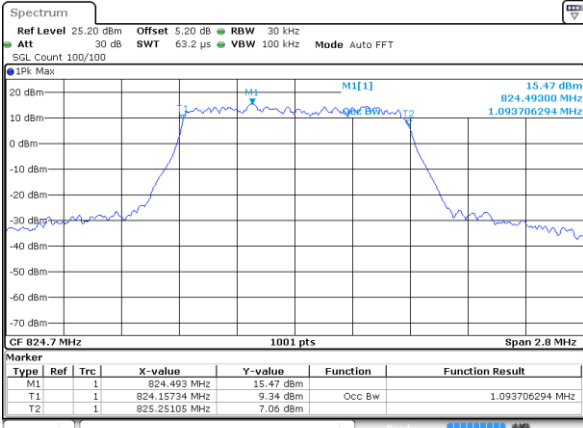

LTE Band 5

Lowest Channel / 1.4MHz / 64QAM

Date: 24 AUG 2020 19:26:14