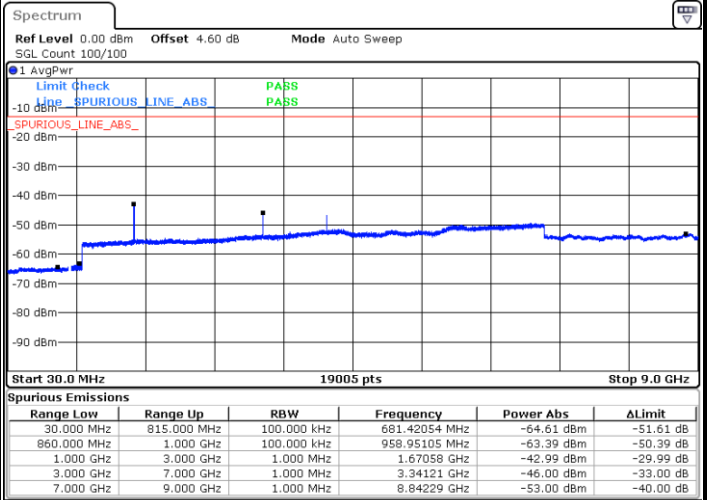

Lowest Band Edge / Full RB

Date: 5 AUG.2020 17:57:33

Highest Band Edge / Full RB

Date: 5 AUG.2020 18:09:01

LTE Band 5 / 10MHz / 64QAM

Lowest Band Edge / 1 RB

Date: 24 AUG 2020 20:00:29

Highest Band Edge / 1 RB

Date: 24 AUG 2020 20:06:14

Lowest Band Edge / Full RB

Date: 24 AUG 2020 19:58:51

Highest Band Edge / Full RB

Date: 24 AUG 2020 20:04:35

Conducted Spurious Emission

LTE Band 5 / 1.4MHz

Highest Channel / QPSK

Date: 5 AUG.2020 17:36:25

Highest Channel / 16QAM

Date: 5 AUG.2020 17:37:18

LTE Band 5 / 3MHz

Lowest Channel / QPSK

Date: 5 AUG.2020 20:26:12

Lowest Channel / 16QAM

Date: 5 AUG.2020 20:27:05

LTE Band 5 / 3MHz

Middle Channel / QPSK

Middle Channel / 16QAM

Date: 5 AUG.2020 20:30:53

Date: 5 AUG.2020 20:48:57

Highest Channel / QPSK

Highest Channel / 16QAM

Date: 5 AUG.2020 20:57:05