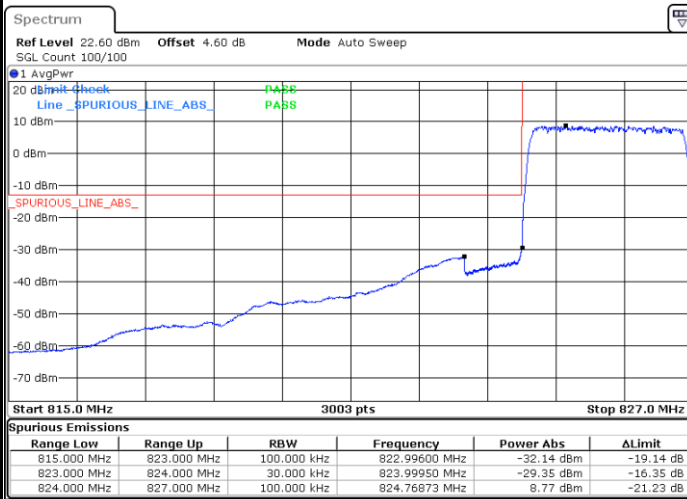

Date: 5 AUG.2020 17:24:03

Highest Band Edge / Full RB

Date: 5 AUG.2020 17:32:13

LTE Band 5 / 1.4MHz / 64QAM

Lowest Band Edge / 1 RB

Date: 24 AUG 2020 19:29:41

Highest Band Edge / 1 RB

Date: 24 AUG 2020 19:35:26

Lowest Band Edge / Full RB

Date: 24 AUG 2020 19:28:02

Highest Band Edge / Full RB

Date: 24 AUG 2020 19:33:47

LTE Band 5 / 3MHz / QPSK

Lowest Band Edge / 1RB

Date: 5 AUG 2020 20:20:22

Highest Band Edge / 1 RB

Date: 5 AUG 2020 20:51:15

Lowest Band Edge / Full RB

Date: 5 AUG 2020 20:23:39

Highest Band Edge / Full RB

Date: 5 AUG 2020 20:54:32

LTE Band 5 / 3MHz / 16QAM

Lowest Band Edge / 1 RB

Date: 5 AUG 2020 20:22:01

Highest Band Edge / 1 RB

Date: 5 AUG 2020 20:52:53

Lowest Band Edge / Full RB

Date: 5 AUG 2020 20:25:18

Highest Band Edge / Full RB

Date: 5 AUG 2020 20:56:11

LTE Band 5 / 3MHz / 64QAM

Lowest Band Edge / 1 RB