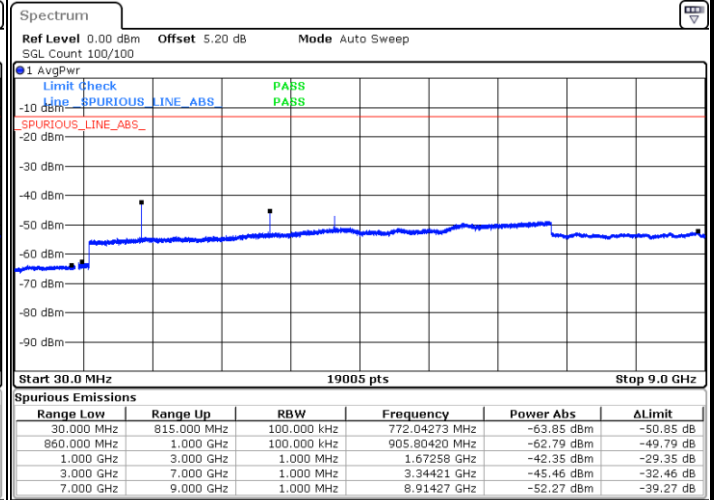

Lowest Channel / QPSK

Date: 5 AUG.2020 17:58:27

Lowest Channel / 16QAM

Date: 5 AUG.2020 17:58:20

LTE Band 5 / 10MHz

Middle Channel / QPSK

Middle Channel / 16QAM

Date: 5 AUG.2020 18:00:54

Date: 5 AUG.2020 18:01:47

Highest Channel / QPSK

Highest Channel / 16QAM

Date: 5 AUG.2020 18:09:55

Date: 5 AUG.2020 18:10:48

LTE Band 5 / 1.4MHz

Lowest Channel / 64QAM

Middle Channel / 64QAM

Date: 24 AUG.2020 19:30:35

Date: 24 AUG.2020 19:31:29

Highest Channel / 64QAM

Date: 24 AUG.2020 19:36:20

LTE Band 5 / 3MHz

Lowest Channel / 64QAM

Middle Channel / 64QAM

Date: 24 AUG.2020 19:40:51

Date: 24 AUG.2020 19:41:45

Highest Channel / 64QAM

Date: 24 AUG.2020 19:46:36

LTE Band 5 / 5MHz

Lowest Channel / 64QAM

Middle Channel / 64QAM

Date: 24 AUG.2020 19:51:07

Date: 24 AUG.2020 19:52:01