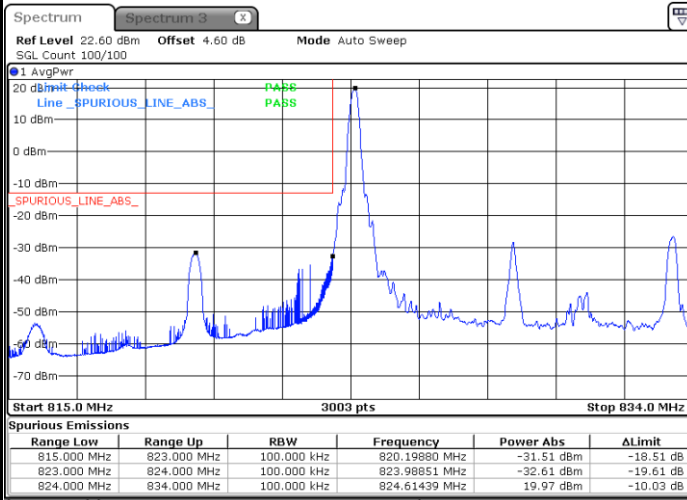

Highest Band Edge / Full RB

Date: 24 AUG 2020 19:54:19

LTE Band 5 / 10MHz / QPSK

Lowest Band Edge / 1 RB

Date: 5 AUG 2020 17:52:37

Highest Band Edge / 1 RB

Date: 5 AUG 2020 18:04:05

Lowest Band Edge / Full RB

Date: 5 AUG 2020 17:55:54

Highest Band Edge / Full RB

Date: 5 AUG 2020 18:07:22

LTE Band 5 / 10MHz / 16QAM

Lowest Band Edge / 1 RB

Date: 5 AUG.2020 17:54:16

Highest Band Edge / 1 RB

Date: 5 AUG.2020 18:05:44

Lowest Band Edge / Full RB

Date: 5 AUG.2020 17:57:33

Highest Band Edge / Full RB

Date: 5 AUG.2020 18:09:01

LTE Band 5 / 10MHz / 64QAM

Lowest Band Edge / 1 RB

Date: 24 AUG 2020 20:00:29

Highest Band Edge / 1 RB

Date: 24 AUG 2020 20:06:14

Lowest Band Edge / Full RB

Date: 24 AUG 2020 19:58:51

Highest Band Edge / Full RB

Date: 24 AUG 2020 20:04:35

Conducted Spurious Emission

LTE Band 5 / 1.4MHz

Highest Channel / QPSK