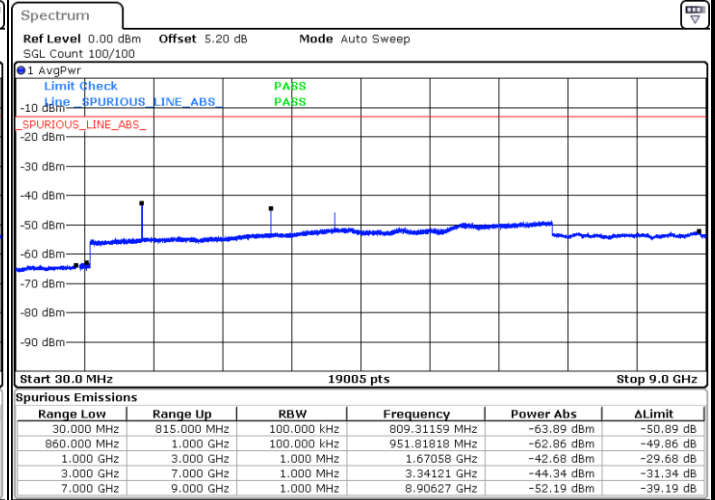

Date: 5 AUG.2020 18:01:47

Highest Channel / QPSK

Highest Channel / 16QAM

Date: 5 AUG.2020 18:09:55

Date: 5 AUG.2020 18:10:48

LTE Band 5 / 1.4MHz

Lowest Channel / 64QAM

Middle Channel / 64QAM

Date: 24 AUG.2020 19:30:35

Date: 24 AUG.2020 19:31:29

Highest Channel / 64QAM

Date: 24 AUG.2020 19:36:20

LTE Band 5 / 3MHz

Lowest Channel / 64QAM

Middle Channel / 64QAM

Date: 24 AUG.2020 19:40:51

Date: 24 AUG.2020 19:41:45

Highest Channel / 64QAM

Date: 24 AUG.2020 19:46:36

LTE Band 5 / 5MHz

Lowest Channel / 64QAM

Middle Channel / 64QAM

Date: 24 AUG.2020 19:51:07

Date: 24 AUG.2020 19:52:01