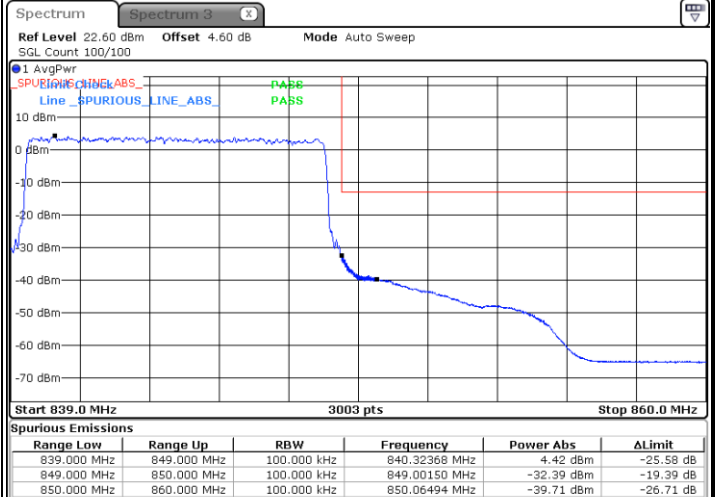

Date: 5 AUG 2020 21:16:40

LTE Band 5 / 5MHz / 64QAM

Lowest Band Edge / 1RB

Date: 24 AUG 2020 19:50:13

Highest Band Edge / 1 RB

Date: 24 AUG 2020 19:55:58

Lowest Band Edge / Full RB

Date: 24 AUG 2020 19:48:34

Highest Band Edge / Full RB

Date: 24 AUG 2020 19:54:19

LTE Band 5 / 10MHz / QPSK

Lowest Band Edge / 1 RB

Date: 5 AUG 2020 17:52:37

Highest Band Edge / 1 RB

Date: 5 AUG 2020 18:04:05

Lowest Band Edge / Full RB

Date: 5 AUG 2020 17:55:54

Highest Band Edge / Full RB

Date: 5 AUG 2020 18:07:22

LTE Band 5 / 10MHz / 16QAM

Lowest Band Edge / 1 RB

Date: 5 AUG.2020 17:54:16

Highest Band Edge / 1 RB

Date: 5 AUG.2020 18:05:44

Lowest Band Edge / Full RB

Date: 5 AUG.2020 17:57:33

Highest Band Edge / Full RB

Date: 5 AUG.2020 18:09:01

LTE Band 5 / 10MHz / 64QAM

Lowest Band Edge / 1 RB

Date: 24 AUG 2020 20:00:29

Highest Band Edge / 1 RB