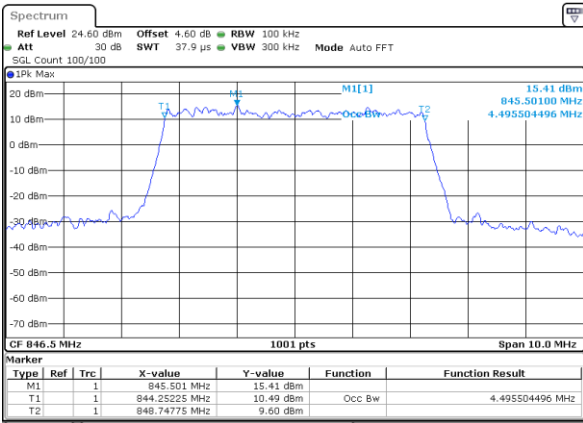

Highest Channel / 5MHz / QPSK

Date: 5 AUG 2020 21:09:36