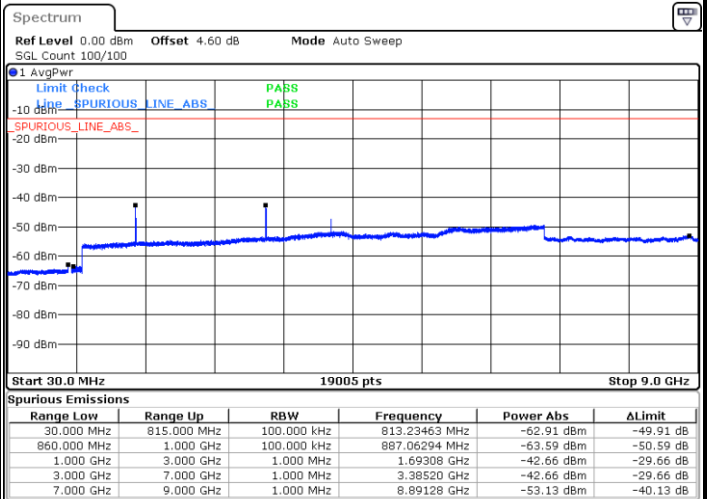

Date: 24 AUG 2020 20:06:14

Lowest Band Edge / Full RB

Date: 24 AUG 2020 19:58:51

Highest Band Edge / Full RB

Date: 24 AUG 2020 20:04:35

Conducted Spurious Emission

LTE Band 5 / 1.4MHz

Highest Channel / QPSK

Date: 5 AUG.2020 17:36:25

Highest Channel / 16QAM

Date: 5 AUG.2020 17:37:18

LTE Band 5 / 3MHz

Lowest Channel / QPSK

Date: 5 AUG.2020 20:26:12

Lowest Channel / 16QAM

Date: 5 AUG.2020 20:27:05

LTE Band 5 / 3MHz

Middle Channel / QPSK

Middle Channel / 16QAM

Date: 5 AUG.2020 20:30:53

Date: 5 AUG.2020 20:48:57

Highest Channel / QPSK

Highest Channel / 16QAM

Date: 5 AUG.2020 20:57:05

Date: 5 AUG.2020 20:57:58

LTE Band 5 / 5MHz

Lowest Channel / QPSK

Date: 5 AUG.2020 21:06:06

Lowest Channel / 16QAM

Date: 5 AUG.2020 21:06:59

Middle Channel / QPSK

Date: 5 AUG.2020 21:08:33