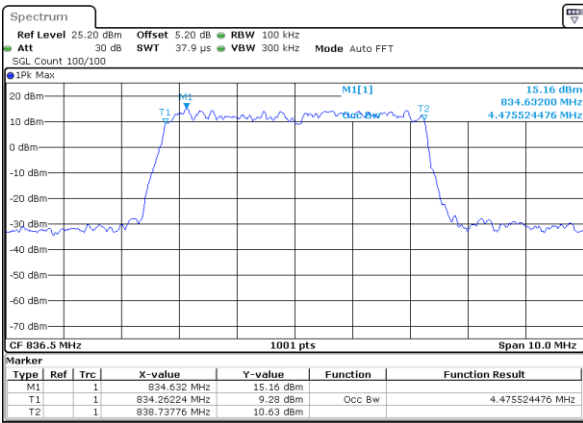

Middle Channel / 5MHz / 64QAM

Date: 24 AUG 2020 19:52:11