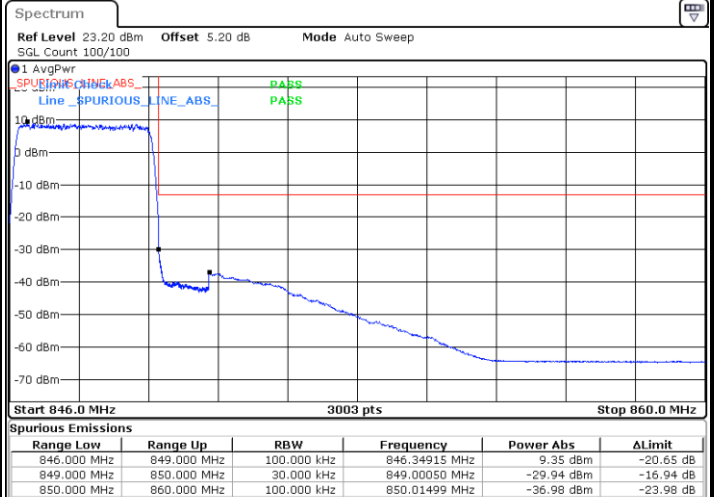

Highest Band Edge / 1 RB

Date: 5 AUG 2020 20:52:53

Lowest Band Edge / Full RB

Date: 5 AUG 2020 20:25:18

Highest Band Edge / Full RB

Date: 5 AUG 2020 20:56:11

LTE Band 5 / 3MHz / 64QAM

Lowest Band Edge / 1 RB

Date: 24 AUG 2020 19:39:57

Highest Band Edge / 1 RB

Date: 24 AUG 2020 19:45:42

Lowest Band Edge / Full RB

Date: 24 AUG 2020 19:38:18

Highest Band Edge / Full RB

Date: 24 AUG 2020 19:44:03

LTE Band 5 / 5MHz / QPSK

Lowest Band Edge / 1 RB

Date: 5 AUG.2020 21:00:16

Highest Band Edge / 1 RB

Date: 5 AUG.2020 21:11:44

Lowest Band Edge / Full RB

Date: 5 AUG.2020 21:03:33

Highest Band Edge / Full RB

Date: 5 AUG.2020 21:15:01

LTE Band 5 / 5MHz / 16QAM

Lowest Band Edge / 1RB

Date: 5 AUG 2020 21:01:55

Highest Band Edge / 1 RB

Date: 5 AUG 2020 21:13:22

Lowest Band Edge / Full RB

Date: 5 AUG 2020 21:05:12

Highest Band Edge / Full RB