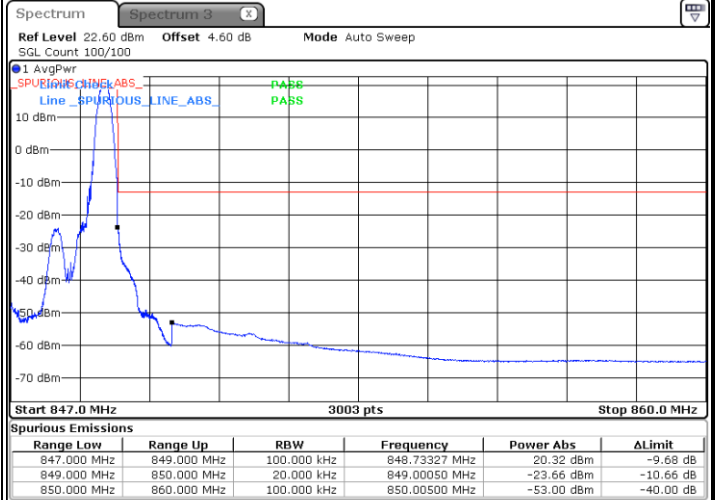

Date: 24 AUG 2020 20:02:47

Conducted Band Edge

LTE Band 5 / 1.4MHz / 16QAM

Lowest Band Edge / 1 RB

Date: 5 AUG.2020 17:20:45

Highest Band Edge / 1 RB

Date: 5 AUG.2020 17:35:31

Lowest Band Edge / Full RB

Date: 5 AUG.2020 17:24:03

Highest Band Edge / Full RB

Date: 5 AUG.2020 17:32:13

LTE Band 5 / 1.4MHz / 64QAM

Lowest Band Edge / 1 RB

Date: 24 AUG 2020 19:29:41

Highest Band Edge / 1 RB

Date: 24 AUG 2020 19:35:26

Lowest Band Edge / Full RB

Date: 24 AUG 2020 19:28:02

Highest Band Edge / Full RB

Date: 24 AUG 2020 19:33:47

LTE Band 5 / 3MHz / QPSK

Lowest Band Edge / 1RB

Date: 5 AUG 2020 20:20:22

Highest Band Edge / 1 RB