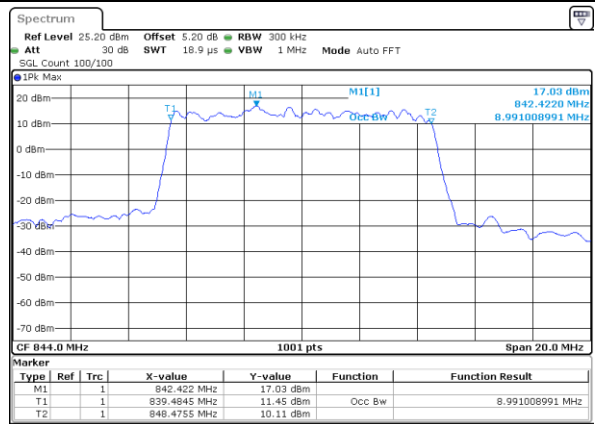

Date: 24 AUG 2020 19:57:02

Middle Channel / 5MHz / 64QAM

Date: 24 AUG 2020 19:52:11

Middle Channel / 10MHz / 64QAM

Date: 24 AUG 2020 20:02:27

Highest Channel / 5MHz / 64QAM

Date: 24 AUG 2020 19:52:31

Highest Channel / 10MHz / 64QAM

Date: 24 AUG 2020 20:02:47

Conducted Band Edge

LTE Band 5 / 1.4MHz / 16QAM

Lowest Band Edge / 1 RB

Date: 5 AUG.2020 17:20:45

Highest Band Edge / 1 RB

Date: 5 AUG.2020 17:35:31

Lowest Band Edge / Full RB