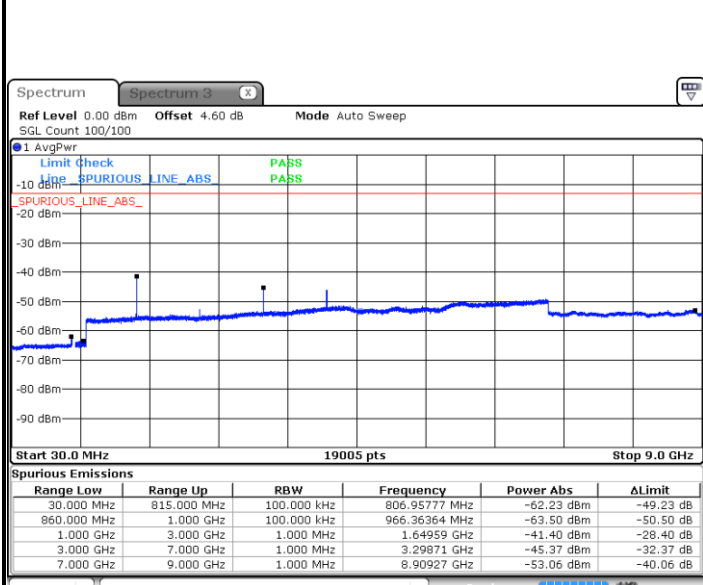

Date: 5 AUG.2020 20:57:58

LTE Band 5 / 5MHz

Lowest Channel / QPSK

Date: 5 AUG.2020 21:06:06

Lowest Channel / 16QAM

Date: 5 AUG.2020 21:06:59

Middle Channel / QPSK

Date: 5 AUG.2020 21:08:33

Middle Channel / 16QAM

Date: 5 AUG.2020 21:09:26

LTE Band 5 / 5MHz

Highest Channel / QPSK

Date: 5 AUG.2020 21:17:34

Highest Channel / 16QAM

Date: 5 AUG.2020 21:26:13

LTE Band 5 / 10MHz

Lowest Channel / QPSK

Date: 5 AUG.2020 17:58:27

Lowest Channel / 16QAM

Date: 5 AUG.2020 17:58:20

LTE Band 5 / 10MHz

Middle Channel / QPSK

Middle Channel / 16QAM

Date: 5 AUG.2020 18:00:54

Date: 5 AUG.2020 18:01:47

Highest Channel / QPSK

Highest Channel / 16QAM

Date: 5 AUG.2020 18:09:55

Date: 5 AUG.2020 18:10:48

LTE Band 5 / 1.4MHz

Lowest Channel / 64QAM

Middle Channel / 64QAM