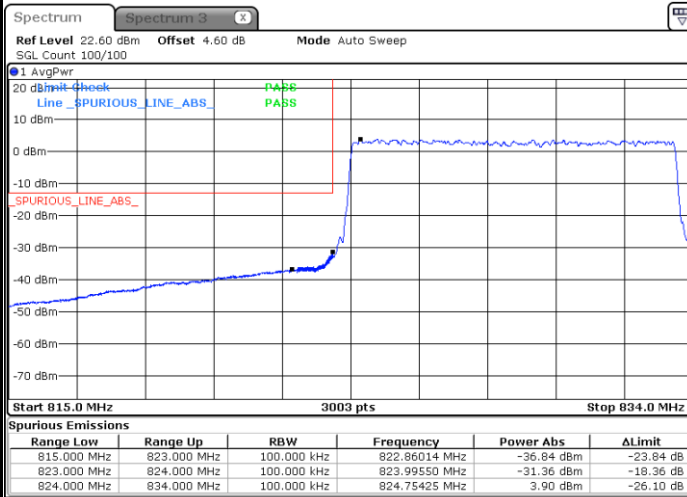

Date: 5 AUG 2020 21:16:40

LTE Band 5 / 5MHz / 64QAM

Lowest Band Edge / 1RB

Date: 24 AUG 2020 19:50:13

Highest Band Edge / 1 RB

Date: 24 AUG 2020 19:55:58

Lowest Band Edge / Full RB

Date: 24 AUG 2020 19:48:34

Highest Band Edge / Full RB

Date: 24 AUG 2020 19:54:19

LTE Band 5 / 10MHz / QPSK

Lowest Band Edge / 1 RB

Date: 5 AUG 2020 17:52:37

Highest Band Edge / 1 RB

Date: 5 AUG 2020 18:04:05

Lowest Band Edge / Full RB

Date: 5 AUG 2020 17:55:54

Highest Band Edge / Full RB

Date: 5 AUG 2020 18:07:22

LTE Band 5 / 10MHz / 16QAM

Lowest Band Edge / 1 RB

Date: 5 AUG.2020 17:54:16

Highest Band Edge / 1 RB

Date: 5 AUG.2020 18:05:44

Lowest Band Edge / Full RB

Date: 5 AUG.2020 17:57:33

Highest Band Edge / Full RB

Date: 5 AUG.2020 18:09:01

LTE Band 5 / 10MHz / 64QAM

Lowest Band Edge / 1 RB

Date: 24 AUG 2020 20:00:29

Highest Band Edge / 1 RB