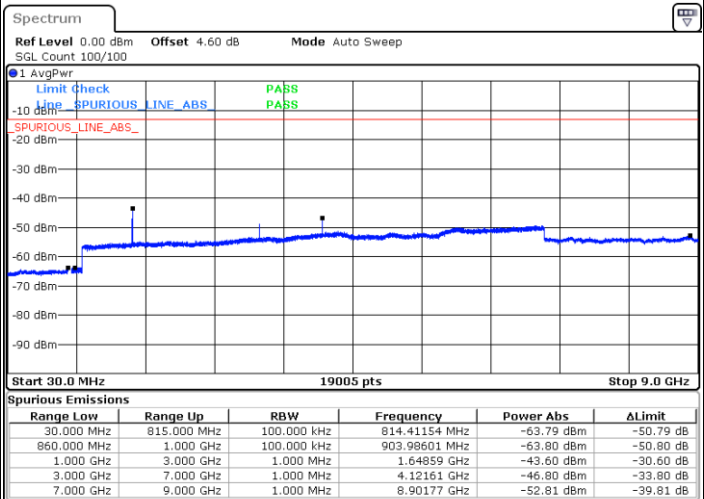

Lowest Band Edge / Full RB

Date: 5 AUG.2020 17:57:33

Highest Band Edge / Full RB

Date: 5 AUG.2020 18:09:01

LTE Band 5 / 10MHz / 64QAM

Lowest Band Edge / 1 RB

Date: 24 AUG 2020 20:00:29

Highest Band Edge / 1 RB

Date: 24 AUG 2020 20:06:14

Lowest Band Edge / Full RB

Date: 24 AUG 2020 19:58:51

Highest Band Edge / Full RB

Date: 24 AUG 2020 20:04:35

Conducted Spurious Emission

LTE Band 5 / 1.4MHz

Highest Channel / QPSK

Date: 5 AUG.2020 17:36:25

Highest Channel / 16QAM

Date: 5 AUG.2020 17:37:18

LTE Band 5 / 3MHz

Lowest Channel / QPSK

Date: 5 AUG.2020 20:26:12

Lowest Channel / 16QAM

Date: 5 AUG.2020 20:27:05

LTE Band 5 / 3MHz

Middle Channel / QPSK

Middle Channel / 16QAM

Date: 5 AUG.2020 20:30:53

Date: 5 AUG.2020 20:48:57

Highest Channel / QPSK

Highest Channel / 16QAM

Date: 5 AUG.2020 20:57:05