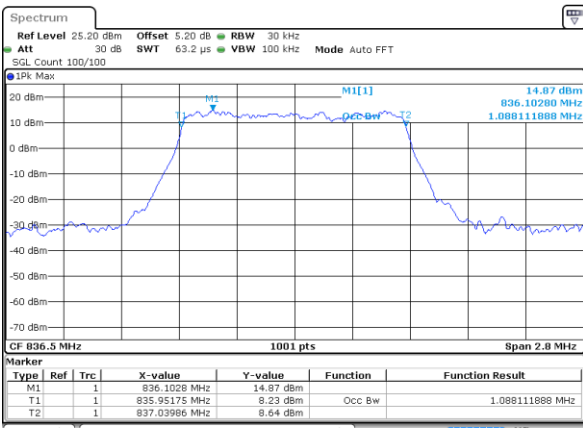

Lowest Channel / 1.4MHz / 64QAM

Date: 24 AUG 2020 19:26:14

Lowest Channel / 3MHz / 64QAM

Date: 24 AUG 2020 19:36:30

Middle Channel / 1.4MHz / 64QAM

Date: 24 AUG 2020 19:31:39

Middle Channel / 3MHz / 64QAM

Date: 24 AUG 2020 19:41:55

Highest Channel / 1.4MHz / 64QAM

Date: 24 AUG 2020 19:31:59

Highest Channel / 3MHz / 64QAM

Date: 24 AUG 2020 19:42:15

LTE Band 5

Lowest Channel / 5MHz / 64QAM

Date: 24 AUG 2020 19:46:46

Lowest Channel / 10MHz / 64QAM