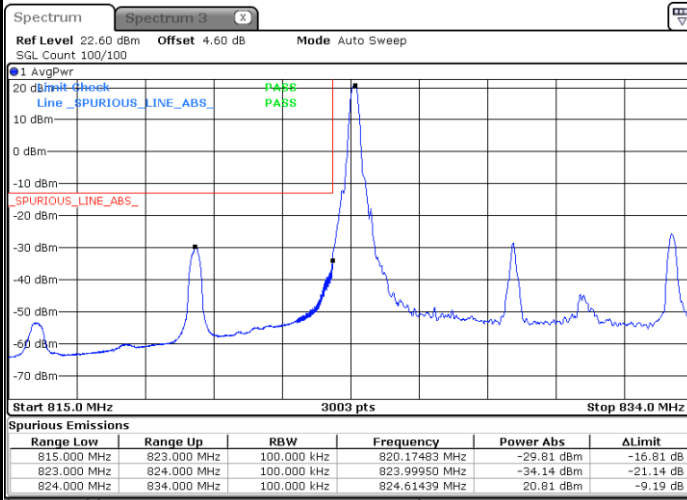

Date: 5 AUG 2020 21:16:40

LTE Band 5 / 5MHz / 64QAM

Lowest Band Edge / 1RB

Date: 24 AUG 2020 19:50:13

Highest Band Edge / 1 RB

Date: 24 AUG 2020 19:55:58

Lowest Band Edge / Full RB

Date: 24 AUG 2020 19:48:34

Highest Band Edge / Full RB

Date: 24 AUG 2020 19:54:19

LTE Band 5 / 10MHz / QPSK

Lowest Band Edge / 1 RB

Date: 5 AUG 2020 17:52:37

Highest Band Edge / 1 RB

Date: 5 AUG 2020 18:04:05

Lowest Band Edge / Full RB

Date: 5 AUG 2020 17:55:54

Highest Band Edge / Full RB

Date: 5 AUG 2020 18:07:22

LTE Band 5 / 10MHz / 16QAM

Lowest Band Edge / 1 RB

Date: 5 AUG.2020 17:54:16

Highest Band Edge / 1 RB

Date: 5 AUG.2020 18:05:44

Lowest Band Edge / Full RB

Date: 5 AUG.2020 17:57:33

Highest Band Edge / Full RB

Date: 5 AUG.2020 18:09:01

LTE Band 5 / 10MHz / 64QAM

Lowest Band Edge / 1 RB

Date: 24 AUG 2020 20:00:29

Highest Band Edge / 1 RB