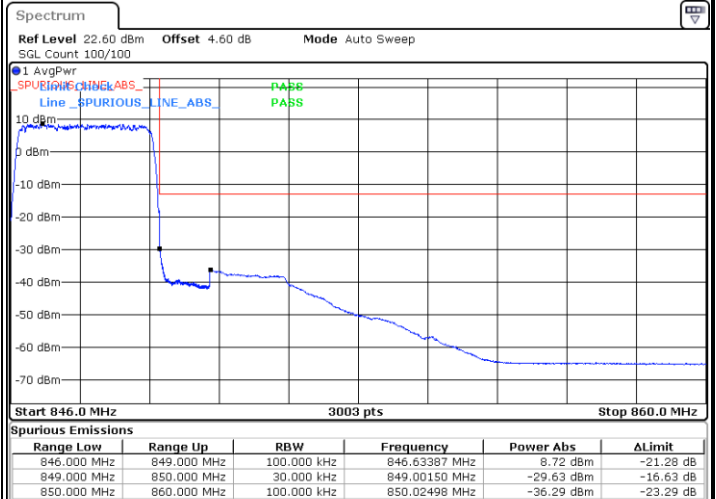

Date: 5 AUG.2020 17:24:03

Highest Band Edge / Full RB

Date: 5 AUG.2020 17:32:13

LTE Band 5 / 1.4MHz / 64QAM

Lowest Band Edge / 1 RB

Date: 24 AUG 2020 19:29:41

Highest Band Edge / 1 RB

Date: 24 AUG 2020 19:35:26

Lowest Band Edge / Full RB

Date: 24 AUG 2020 19:28:02

Highest Band Edge / Full RB

Date: 24 AUG 2020 19:33:47

LTE Band 5 / 3MHz / QPSK

Lowest Band Edge / 1RB

Date: 5 AUG 2020 20:20:22

Highest Band Edge / 1 RB

Date: 5 AUG 2020 20:51:15

Lowest Band Edge / Full RB

Date: 5 AUG 2020 20:23:39

Highest Band Edge / Full RB

Date: 5 AUG 2020 20:54:32

LTE Band 5 / 3MHz / 16QAM

Lowest Band Edge / 1 RB

Date: 5 AUG 2020 20:22:01

Highest Band Edge / 1 RB

Date: 5 AUG 2020 20:52:53

Lowest Band Edge / Full RB

Date: 5 AUG 2020 20:25:18

Highest Band Edge / Full RB

Date: 5 AUG 2020 20:56:11

LTE Band 5 / 3MHz / 64QAM

Lowest Band Edge / 1 RB