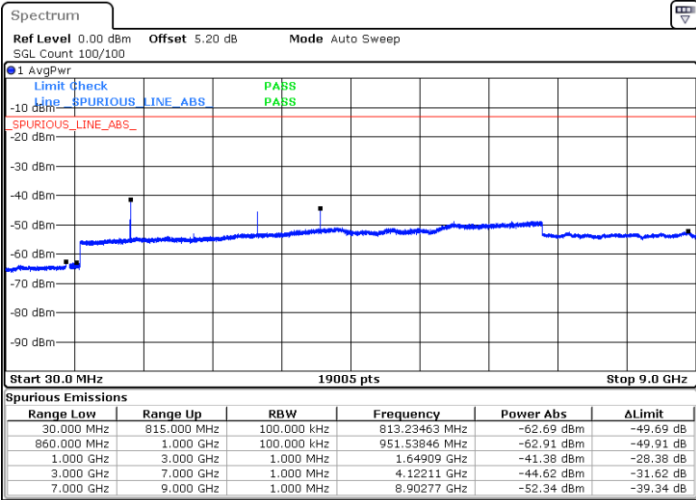

Date: 5 AUG.2020 18:01:47

Highest Channel / QPSK

Highest Channel / 16QAM

Date: 5 AUG.2020 18:09:55

Date: 5 AUG.2020 18:10:48

LTE Band 5 / 1.4MHz

Lowest Channel / 64QAM

Middle Channel / 64QAM

Date: 24 AUG.2020 19:30:35

Date: 24 AUG.2020 19:31:29

Highest Channel / 64QAM

Date: 24 AUG.2020 19:36:20

LTE Band 5 / 3MHz

Lowest Channel / 64QAM

Middle Channel / 64QAM

Date: 24 AUG.2020 19:40:51

Date: 24 AUG.2020 19:41:45

Highest Channel / 64QAM

Date: 24 AUG.2020 19:46:36

LTE Band 5 / 5MHz

Lowest Channel / 64QAM

Middle Channel / 64QAM

Date: 24 AUG.2020 19:51:07

Date: 24 AUG.2020 19:52:01

Highest Channel / 64QAM

Date: 24 AUG.2020 19:56:52