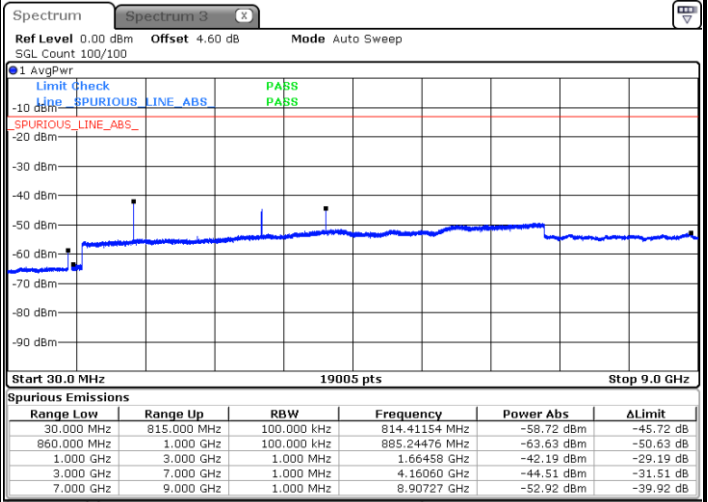

Middle Channel / 16QAM

Date: 5 AUG.2020 21:09:26

LTE Band 5 / 5MHz

Highest Channel / QPSK

Date: 5 AUG.2020 21:17:34

Highest Channel / 16QAM

Date: 5 AUG.2020 21:26:13

LTE Band 5 / 10MHz

Lowest Channel / QPSK

Date: 5 AUG.2020 17:58:27

Lowest Channel / 16QAM

Date: 5 AUG.2020 17:58:20

LTE Band 5 / 10MHz

Middle Channel / QPSK

Middle Channel / 16QAM

Date: 5 AUG.2020 18:00:54

Date: 5 AUG.2020 18:01:47

Highest Channel / QPSK

Highest Channel / 16QAM

Date: 5 AUG.2020 18:09:55

Date: 5 AUG.2020 18:10:48

LTE Band 5 / 1.4MHz

Lowest Channel / 64QAM

Middle Channel / 64QAM

Date: 24 AUG.2020 19:30:35

Date: 24 AUG.2020 19:31:29

Highest Channel / 64QAM

Date: 24 AUG.2020 19:36:20

LTE Band 5 / 3MHz

Lowest Channel / 64QAM

Middle Channel / 64QAM

Date: 24 AUG.2020 19:40:51