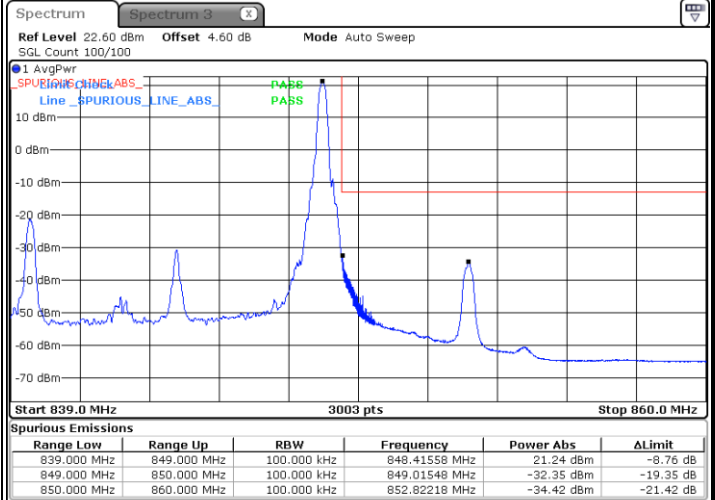

Date: 5 AUG 2020 21:16:40

LTE Band 5 / 5MHz / 64QAM

Lowest Band Edge / 1RB

Date: 24 AUG 2020 19:50:13

Highest Band Edge / 1 RB

Date: 24 AUG 2020 19:55:58

Lowest Band Edge / Full RB

Date: 24 AUG 2020 19:48:34

Highest Band Edge / Full RB

Date: 24 AUG 2020 19:54:19

LTE Band 5 / 10MHz / QPSK

Lowest Band Edge / 1 RB

Date: 5 AUG 2020 17:52:37

Highest Band Edge / 1 RB

Date: 5 AUG 2020 18:04:05

Lowest Band Edge / Full RB

Date: 5 AUG 2020 17:55:54

Highest Band Edge / Full RB

Date: 5 AUG 2020 18:07:22

LTE Band 5 / 10MHz / 16QAM

Lowest Band Edge / 1 RB

Date: 5 AUG.2020 17:54:16

Highest Band Edge / 1 RB

Date: 5 AUG.2020 18:05:44

Lowest Band Edge / Full RB

Date: 5 AUG.2020 17:57:33

Highest Band Edge / Full RB

Date: 5 AUG.2020 18:09:01

LTE Band 5 / 10MHz / 64QAM

Lowest Band Edge / 1 RB

Date: 24 AUG 2020 20:00:29

Highest Band Edge / 1 RB