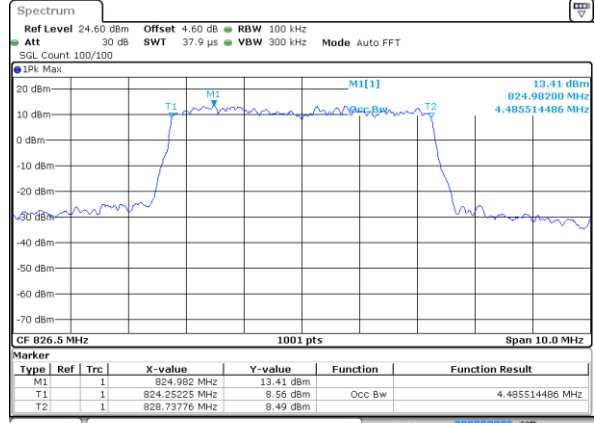

Lowest Channel / 5MHz / 16QAM

Date: 5 AUG 2020 20:58:18