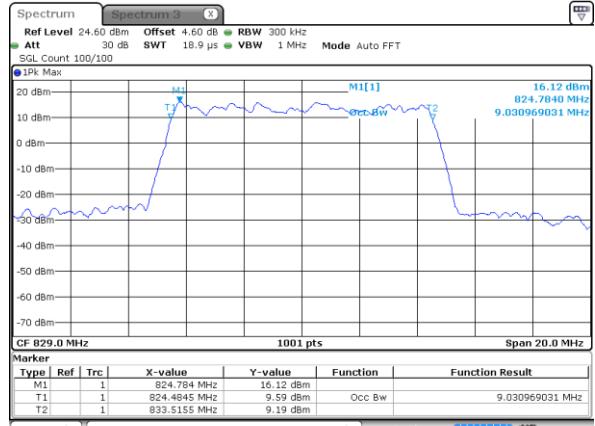

Highest Channel / 5MHz / 16QAM

Date: 5 AUG 2020 21:09:46

LTE Band 5

Lowest Channel / 10MHz / QPSK

Date: 5 AUG 2020 17:50:29

Lowest Channel / 10MHz / 16QAM

Date: 5 AUG 2020 17:50:39

Middle Channel / 10MHz / QPSK

Date: 5 AUG 2020 17:59:30

Middle Channel / 10MHz / 16QAM

Date: 5 AUG 2020 17:59:40

Highest Channel / 10MHz / QPSK

Date: 5 AUG 2020 18:01:57

Highest Channel / 10MHz / 16QAM

Date: 5 AUG 2020 18:02:07

LTE Band 5