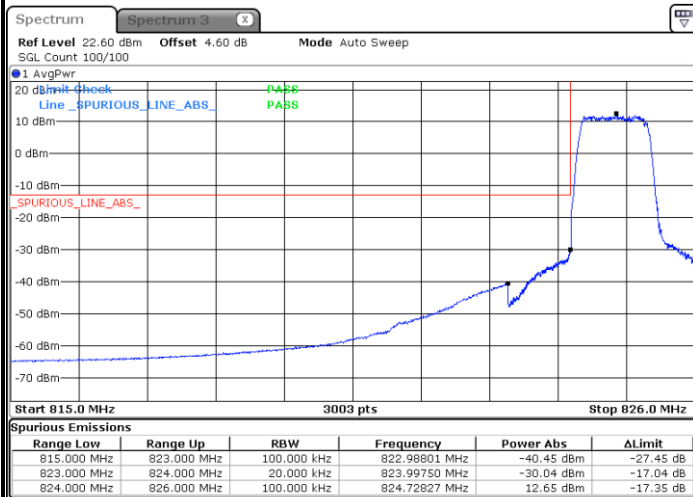

Date: 24 AUG 2020 20:02:47

Conducted Band Edge

LTE Band 5 / 1.4MHz / 16QAM

Lowest Band Edge / 1 RB

Date: 5 AUG.2020 17:20:45

Highest Band Edge / 1 RB

Date: 5 AUG.2020 17:35:31

Lowest Band Edge / Full RB

Date: 5 AUG.2020 17:24:03

Highest Band Edge / Full RB

Date: 5 AUG.2020 17:32:13

LTE Band 5 / 1.4MHz / 64QAM

Lowest Band Edge / 1 RB

Date: 24 AUG 2020 19:29:41

Highest Band Edge / 1 RB

Date: 24 AUG 2020 19:35:26

Lowest Band Edge / Full RB

Date: 24 AUG 2020 19:28:02

Highest Band Edge / Full RB

Date: 24 AUG 2020 19:33:47

LTE Band 5 / 3MHz / QPSK

Lowest Band Edge / 1RB

Date: 5 AUG 2020 20:20:22

Highest Band Edge / 1 RB