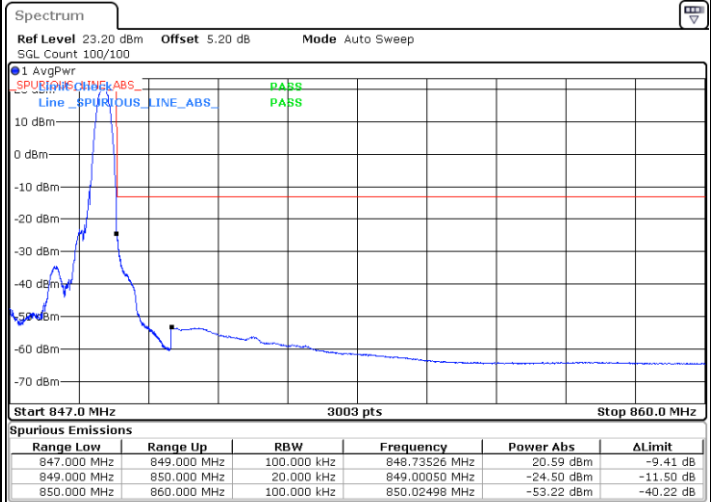

Date: 24 AUG 2020 20:02:47

Conducted Band Edge

LTE Band 5 / 1.4MHz / 16QAM

Lowest Band Edge / 1 RB

Date: 5 AUG.2020 17:20:45

Highest Band Edge / 1 RB

Date: 5 AUG.2020 17:35:31

Lowest Band Edge / Full RB

Date: 5 AUG.2020 17:24:03

Highest Band Edge / Full RB

Date: 5 AUG.2020 17:32:13

LTE Band 5 / 1.4MHz / 64QAM

Lowest Band Edge / 1 RB

Date: 24 AUG 2020 19:29:41

Highest Band Edge / 1 RB

Date: 24 AUG 2020 19:35:26

Lowest Band Edge / Full RB

Date: 24 AUG 2020 19:28:02

Highest Band Edge / Full RB

Date: 24 AUG 2020 19:33:47

LTE Band 5 / 3MHz / QPSK

Lowest Band Edge / 1RB

Date: 5 AUG 2020 20:20:22

Highest Band Edge / 1 RB

Date: 5 AUG 2020 20:51:15

Lowest Band Edge / Full RB

Date: 5 AUG 2020 20:23:39

Highest Band Edge / Full RB

Date: 5 AUG 2020 20:54:32

LTE Band 5 / 3MHz / 16QAM

Lowest Band Edge / 1 RB

Date: 5 AUG 2020 20:22:01