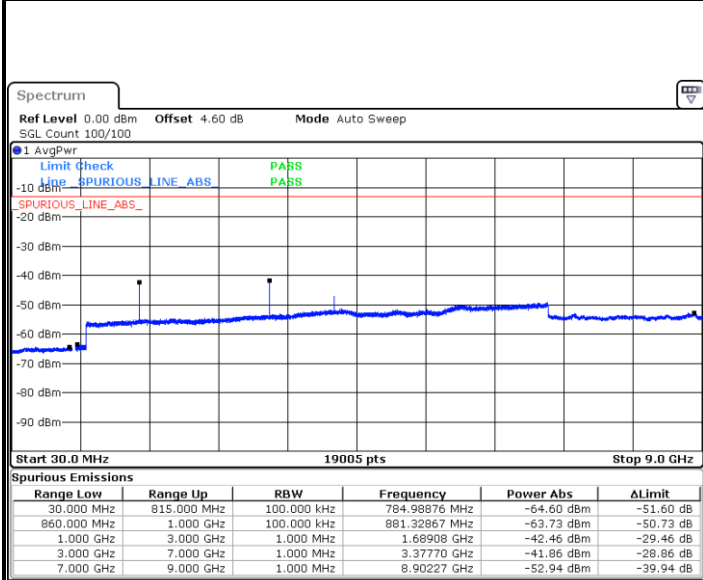

Date: 5 AUG.2020 20:57:58

LTE Band 5 / 5MHz

Lowest Channel / QPSK

Date: 5 AUG.2020 21:06:06

Lowest Channel / 16QAM

Date: 5 AUG.2020 21:06:59

Middle Channel / QPSK

Date: 5 AUG.2020 21:08:33

Middle Channel / 16QAM

Date: 5 AUG.2020 21:09:26

LTE Band 5 / 5MHz

Highest Channel / QPSK

Date: 5 AUG.2020 21:17:34

Highest Channel / 16QAM

Date: 5 AUG.2020 21:26:13

LTE Band 5 / 10MHz

Lowest Channel / QPSK

Date: 5 AUG.2020 17:58:27

Lowest Channel / 16QAM

Date: 5 AUG.2020 17:58:20

LTE Band 5 / 10MHz

Middle Channel / QPSK

Middle Channel / 16QAM

Date: 5 AUG.2020 18:00:54