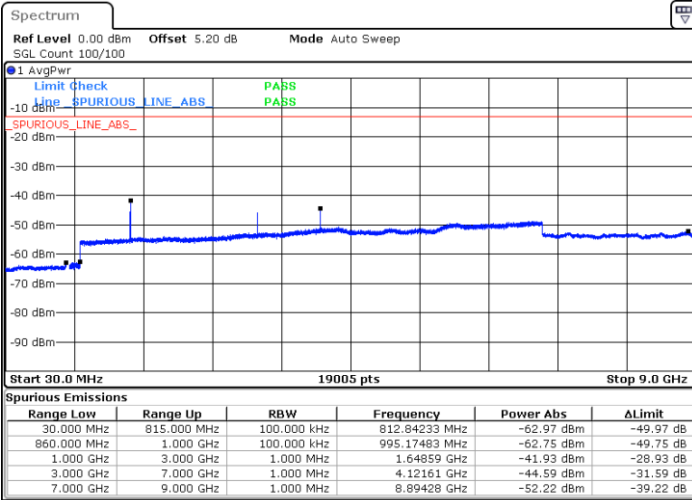

Lowest Channel / QPSK

Date: 5 AUG.2020 17:58:27

Lowest Channel / 16QAM

Date: 5 AUG.2020 17:58:20

LTE Band 5 / 10MHz

Middle Channel / QPSK

Middle Channel / 16QAM

Date: 5 AUG.2020 18:00:54

Date: 5 AUG.2020 18:01:47

Highest Channel / QPSK

Highest Channel / 16QAM

Date: 5 AUG.2020 18:09:55

Date: 5 AUG.2020 18:10:48

LTE Band 5 / 1.4MHz

Lowest Channel / 64QAM

Middle Channel / 64QAM

Date: 24 AUG.2020 19:30:35

Date: 24 AUG.2020 19:31:29

Highest Channel / 64QAM

Date: 24 AUG.2020 19:36:20

LTE Band 5 / 3MHz

Lowest Channel / 64QAM

Middle Channel / 64QAM

Date: 24 AUG.2020 19:40:51

Date: 24 AUG.2020 19:41:45

Highest Channel / 64QAM

Date: 24 AUG.2020 19:46:36

LTE Band 5 / 5MHz

Lowest Channel / 64QAM

Middle Channel / 64QAM

Date: 24 AUG.2020 19:51:07

Date: 24 AUG.2020 19:52:01