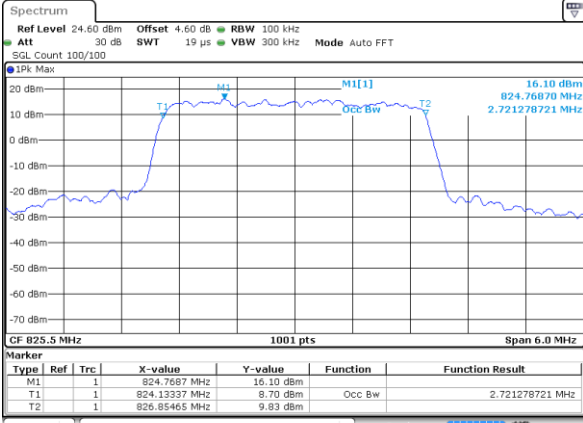

LTE Band 5

Lowest Channel / 3MHz / QPSK

Date: 5 AUG 2020 20:18:14

Lowest Channel / 3MHz / 16QAM

Date: 5 AUG 2020 20:18:24

Middle Channel / 3MHz / QPSK

Date: 5 AUG 2020 20:27:15

Middle Channel / 3MHz / 16QAM

Date: 5 AUG 2020 20:27:25

Highest Channel / 3MHz / QPSK

Date: 5 AUG 2020 20:49:07

Highest Channel / 3MHz / 16QAM

Date: 5 AUG 2020 20:49:17

LTE Band 5

Lowest Channel / 5MHz / QPSK

Date: 5 AUG 2020 20:58:08