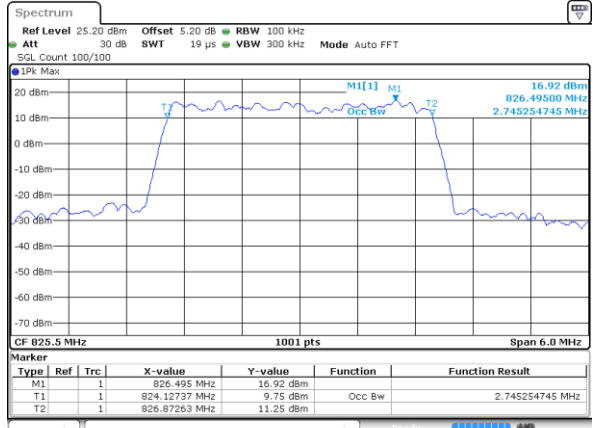

Lowest Channel / 3MHz / 64QAM

Date: 24 AUG 2020 19:36:30