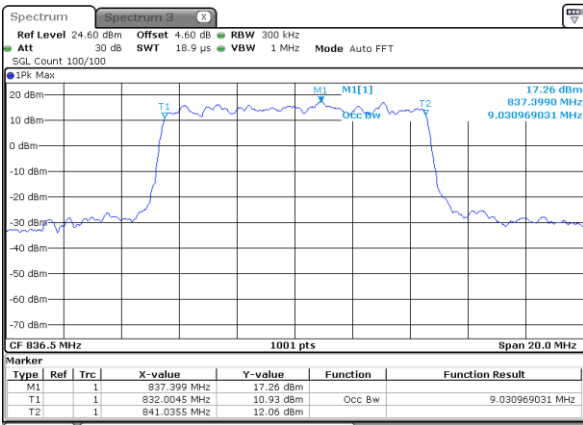

Highest Channel / 5MHz / 16QAM

Date: 5 AUG 2020 21:09:46

LTE Band 5

Lowest Channel / 10MHz / QPSK

Date: 5 AUG 2020 17:50:29

Lowest Channel / 10MHz / 16QAM

Date: 5 AUG 2020 17:50:39

Middle Channel / 10MHz / QPSK

Date: 5 AUG 2020 17:59:30

Middle Channel / 10MHz / 16QAM

Date: 5 AUG 2020 17:59:40

Highest Channel / 10MHz / QPSK

Date: 5 AUG 2020 18:01:57

Highest Channel / 10MHz / 16QAM

Date: 5 AUG 2020 18:02:07

LTE Band 5