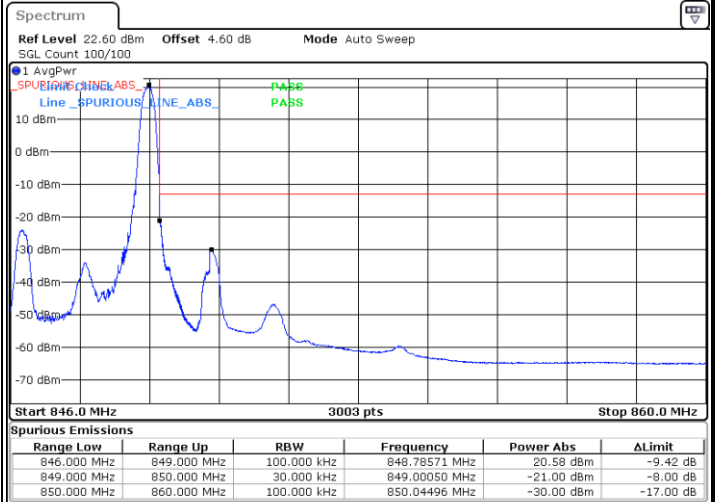

Date: 5 AUG.2020 17:24:03

Highest Band Edge / Full RB

Date: 5 AUG.2020 17:32:13

LTE Band 5 / 1.4MHz / 64QAM

Lowest Band Edge / 1 RB

Date: 24 AUG 2020 19:29:41

Highest Band Edge / 1 RB

Date: 24 AUG 2020 19:35:26

Lowest Band Edge / Full RB

Date: 24 AUG 2020 19:28:02

Highest Band Edge / Full RB

Date: 24 AUG 2020 19:33:47

LTE Band 5 / 3MHz / QPSK

Lowest Band Edge / 1RB

Date: 5 AUG 2020 20:20:22

Highest Band Edge / 1 RB

Date: 5 AUG 2020 20:51:15

Lowest Band Edge / Full RB

Date: 5 AUG 2020 20:23:39

Highest Band Edge / Full RB

Date: 5 AUG 2020 20:54:32

LTE Band 5 / 3MHz / 16QAM

Lowest Band Edge / 1 RB

Date: 5 AUG 2020 20:22:01

Highest Band Edge / 1 RB

Date: 5 AUG 2020 20:52:53

Lowest Band Edge / Full RB

Date: 5 AUG 2020 20:25:18

Highest Band Edge / Full RB

Date: 5 AUG 2020 20:56:11

LTE Band 5 / 3MHz / 64QAM

Lowest Band Edge / 1 RB