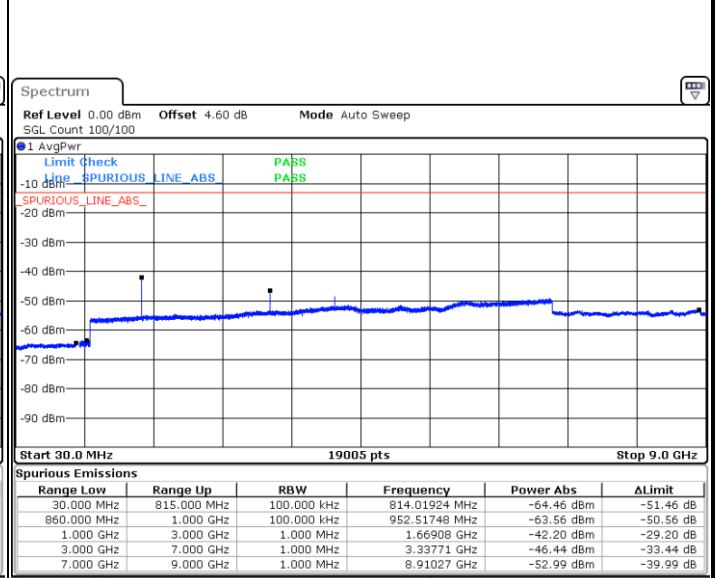

Date: 24 AUG 2020 20:06:14

Lowest Band Edge / Full RB

Date: 24 AUG 2020 19:58:51

Highest Band Edge / Full RB

Date: 24 AUG 2020 20:04:35

Conducted Spurious Emission

LTE Band 5 / 1.4MHz

Highest Channel / QPSK

LTE Band 5 / 3MHz

Middle Channel / QPSK

Middle Channel / 16QAM

Date: 5 AUG.2020 20:30:53

Date: 5 AUG.2020 20:48:57

Highest Channel / QPSK

Highest Channel / 16QAM

Date: 5 AUG.2020 20:57:05

Date: 5 AUG.2020 20:57:58

LTE Band 5 / 5MHz

Lowest Channel / QPSK

Date: 5 AUG.2020 21:06:06

Lowest Channel / 16QAM

Date: 5 AUG.2020 21:06:59

Middle Channel / QPSK

Date: 5 AUG.2020 21:08:33

Middle Channel / 16QAM

Date: 5 AUG.2020 21:09:26

LTE Band 5 / 5MHz

Highest Channel / QPSK

Date: 5 AUG.2020 21:17:34

Highest Channel / 16QAM

Date: 5 AUG.2020 21:26:13

LTE Band 5 / 10MHz