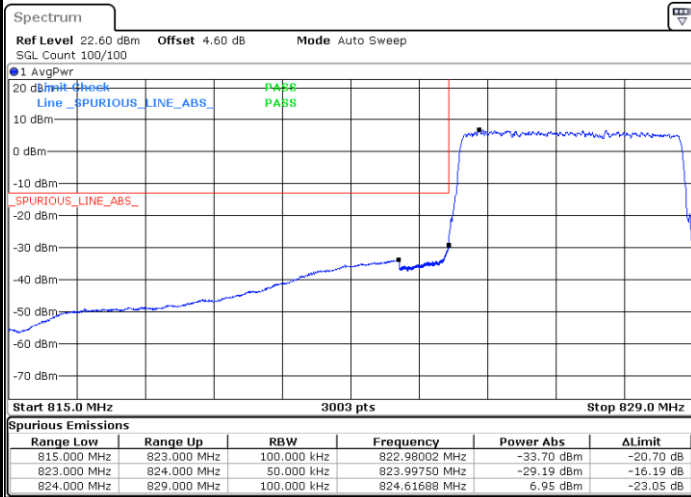

Date: 24 AUG 2020 19:39:57

Highest Band Edge / 1 RB

Date: 24 AUG 2020 19:45:42

Lowest Band Edge / Full RB

Date: 24 AUG 2020 19:38:18

Highest Band Edge / Full RB

Date: 24 AUG 2020 19:44:03

LTE Band 5 / 5MHz / QPSK

Lowest Band Edge / 1 RB

Date: 5 AUG.2020 21:00:16

Highest Band Edge / 1 RB

Date: 5 AUG.2020 21:11:44

Lowest Band Edge / Full RB

Date: 5 AUG.2020 21:03:33

Highest Band Edge / Full RB

Date: 5 AUG.2020 21:15:01

LTE Band 5 / 5MHz / 16QAM

Lowest Band Edge / 1RB

Date: 5 AUG 2020 21:01:55

Highest Band Edge / 1 RB

Date: 5 AUG 2020 21:13:22

Lowest Band Edge / Full RB

Date: 5 AUG 2020 21:05:12

Highest Band Edge / Full RB

Date: 5 AUG 2020 21:16:40

LTE Band 5 / 5MHz / 64QAM

Lowest Band Edge / 1RB

Date: 24 AUG 2020 19:50:13

Highest Band Edge / 1 RB

Date: 24 AUG 2020 19:55:58

Lowest Band Edge / Full RB

Date: 24 AUG 2020 19:48:34