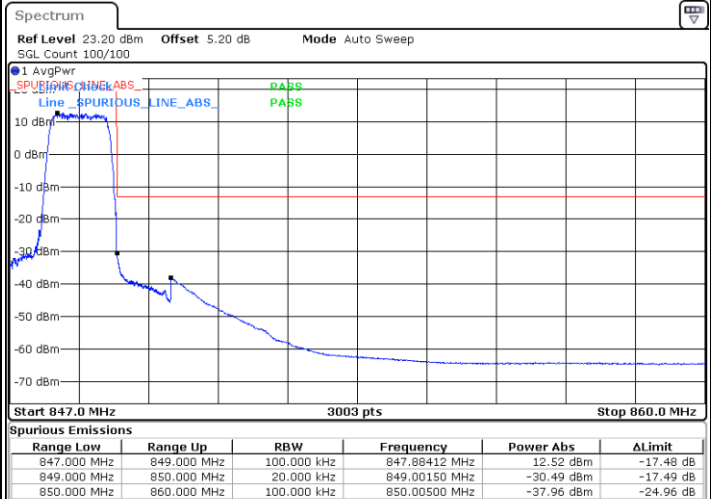

Date: 24 AUG 2020 20:02:47

Conducted Band Edge

LTE Band 5 / 1.4MHz / 16QAM

Lowest Band Edge / 1 RB

Date: 5 AUG.2020 17:20:45

Highest Band Edge / 1 RB

Date: 5 AUG.2020 17:35:31

Lowest Band Edge / Full RB

Date: 5 AUG.2020 17:24:03

Highest Band Edge / Full RB

Date: 5 AUG.2020 17:32:13

LTE Band 5 / 1.4MHz / 64QAM

Lowest Band Edge / 1 RB

Date: 24 AUG 2020 19:29:41

Highest Band Edge / 1 RB

Date: 24 AUG 2020 19:35:26

Lowest Band Edge / Full RB

Date: 24 AUG 2020 19:28:02

Highest Band Edge / Full RB

Date: 24 AUG 2020 19:33:47

LTE Band 5 / 3MHz / QPSK

Lowest Band Edge / 1RB

Date: 5 AUG 2020 20:20:22

Highest Band Edge / 1 RB

Date: 5 AUG 2020 20:51:15

Lowest Band Edge / Full RB

Date: 5 AUG 2020 20:23:39

Highest Band Edge / Full RB

Date: 5 AUG 2020 20:54:32

LTE Band 5 / 3MHz / 16QAM

Lowest Band Edge / 1 RB

Date: 5 AUG 2020 20:22:01