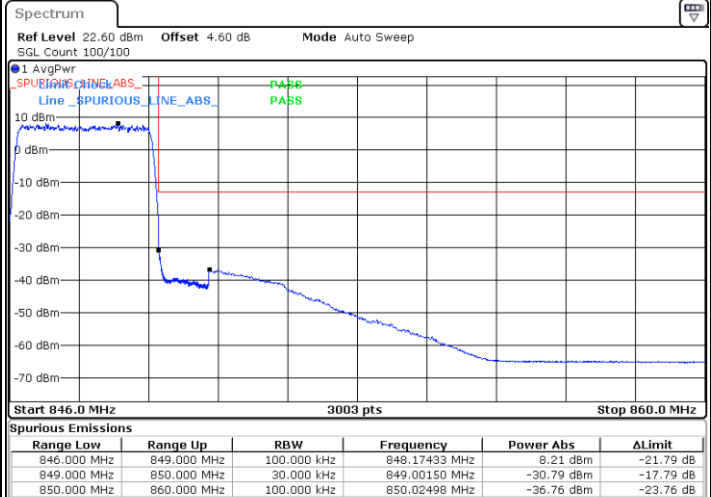

Date: 5 AUG 2020 20:51:15

Lowest Band Edge / Full RB

Date: 5 AUG 2020 20:23:39

Highest Band Edge / Full RB

Date: 5 AUG 2020 20:54:32

LTE Band 5 / 3MHz / 16QAM

Lowest Band Edge / 1 RB

Date: 5 AUG 2020 20:22:01

Highest Band Edge / 1 RB

Date: 5 AUG 2020 20:52:53

Lowest Band Edge / Full RB

Date: 5 AUG 2020 20:25:18

Highest Band Edge / Full RB

Date: 5 AUG 2020 20:56:11

LTE Band 5 / 3MHz / 64QAM

Lowest Band Edge / 1 RB

Date: 24 AUG 2020 19:39:57

Highest Band Edge / 1 RB

Date: 24 AUG 2020 19:45:42

Lowest Band Edge / Full RB

Date: 24 AUG 2020 19:38:18

Highest Band Edge / Full RB

Date: 24 AUG 2020 19:44:03

LTE Band 5 / 5MHz / QPSK

Lowest Band Edge / 1 RB

Date: 5 AUG.2020 21:00:16

Highest Band Edge / 1 RB

Date: 5 AUG.2020 21:11:44

Lowest Band Edge / Full RB

Date: 5 AUG.2020 21:03:33

Highest Band Edge / Full RB

Date: 5 AUG.2020 21:15:01