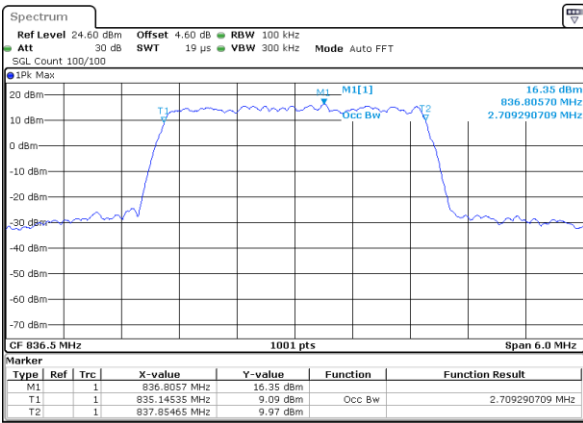

LTE Band 5

Lowest Channel / 3MHz / QPSK

Date: 5 AUG 2020 20:18:14

Lowest Channel / 3MHz / 16QAM

Date: 5 AUG 2020 20:18:24

Middle Channel / 3MHz / QPSK

Date: 5 AUG 2020 20:27:15

Middle Channel / 3MHz / 16QAM

Date: 5 AUG 2020 20:27:25

Highest Channel / 3MHz / QPSK

Date: 5 AUG 2020 20:49:07

Highest Channel / 3MHz / 16QAM

Date: 5 AUG 2020 20:49:17

LTE Band 5

Lowest Channel / 5MHz / QPSK

Date: 5 AUG 2020 20:58:08