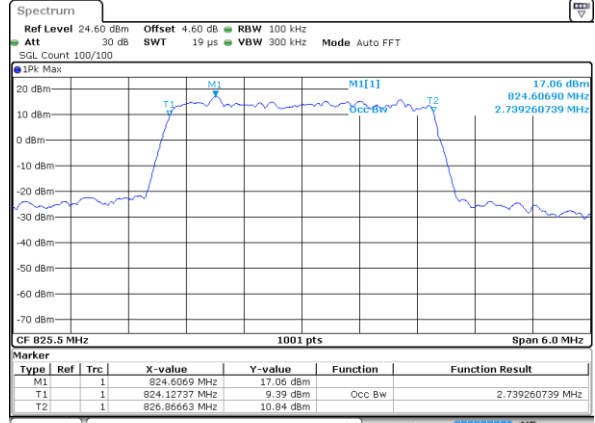

LTE Band 5

Lowest Channel / 3MHz / QPSK

Date: 5 AUG 2020 20:18:14

Lowest Channel / 3MHz / 16QAM

Date: 5 AUG 2020 20:18:24

Middle Channel / 3MHz / QPSK

Date: 5 AUG 2020 20:27:15

Middle Channel / 3MHz / 16QAM

Date: 5 AUG 2020 20:27:25

Highest Channel / 3MHz / QPSK

Date: 5 AUG 2020 20:49:07

Highest Channel / 3MHz / 16QAM

Date: 5 AUG 2020 20:49:17

LTE Band 5

Lowest Channel / 5MHz / QPSK

Date: 5 AUG 2020 20:58:08