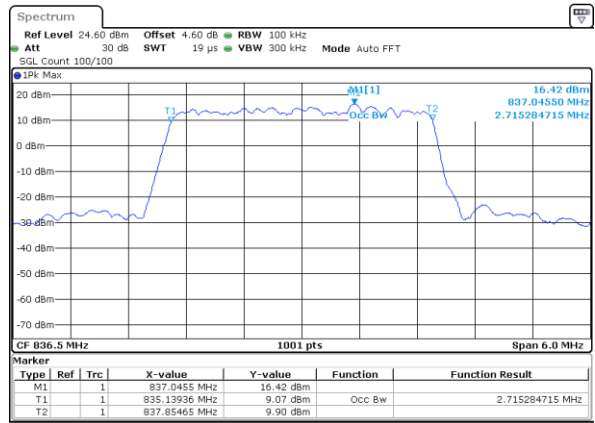

LTE Band 5

Lowest Channel / 3MHz / QPSK

Date: 5 AUG 2020 20:18:14

Lowest Channel / 3MHz / 16QAM

Date: 5 AUG 2020 20:18:24

Middle Channel / 3MHz / QPSK

Date: 5 AUG 2020 20:27:15

Middle Channel / 3MHz / 16QAM

Date: 5 AUG 2020 20:27:25

Highest Channel / 3MHz / QPSK

Date: 5 AUG 2020 20:49:07

Highest Channel / 3MHz / 16QAM

Date: 5 AUG 2020 20:49:17

LTE Band 5

Lowest Channel / 5MHz / QPSK

Date: 5 AUG 2020 20:58:08