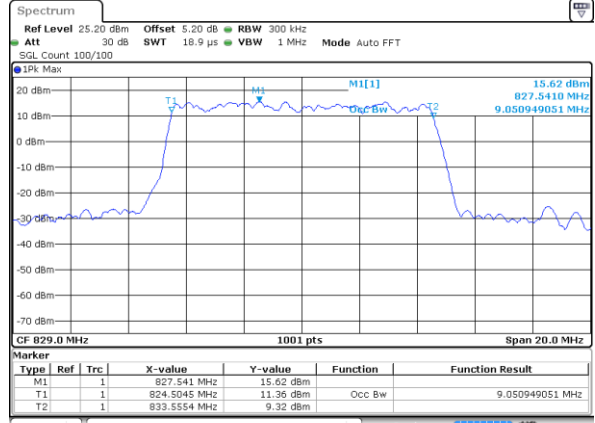

Highest Channel / 1.4MHz / 64QAM

Date: 24 AUG 2020 19:31:59

Highest Channel / 3MHz / 64QAM

Date: 24 AUG 2020 19:42:15

LTE Band 5

Lowest Channel / 5MHz / 64QAM

Date: 24 AUG 2020 19:46:46

Lowest Channel / 10MHz / 64QAM