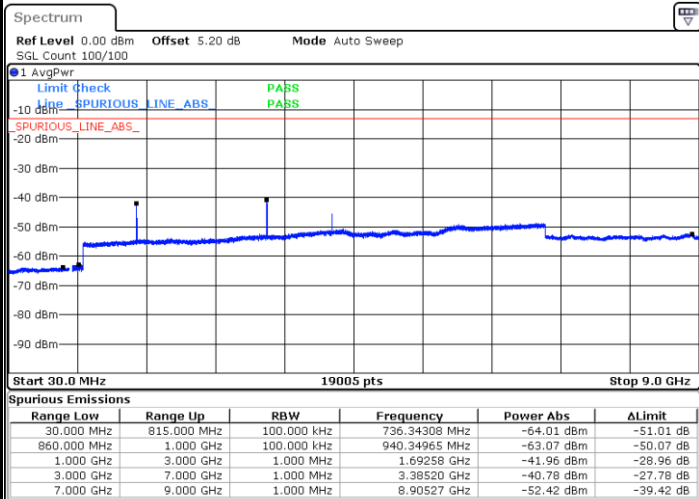

Date: 5 AUG.2020 18:01:47

Highest Channel / QPSK

Highest Channel / 16QAM

Date: 5 AUG.2020 18:09:55

Date: 5 AUG.2020 18:10:48

LTE Band 5 / 1.4MHz

Lowest Channel / 64QAM

Middle Channel / 64QAM

Date: 24 AUG.2020 19:30:35

Date: 24 AUG.2020 19:31:29

Highest Channel / 64QAM

Date: 24 AUG.2020 19:36:20

LTE Band 5 / 3MHz

Lowest Channel / 64QAM

Middle Channel / 64QAM

Date: 24 AUG.2020 19:40:51

Date: 24 AUG.2020 19:41:45

Highest Channel / 64QAM

Date: 24 AUG.2020 19:46:36

LTE Band 5 / 5MHz

Lowest Channel / 64QAM

Middle Channel / 64QAM

Date: 24 AUG.2020 19:51:07

Date: 24 AUG.2020 19:52:01