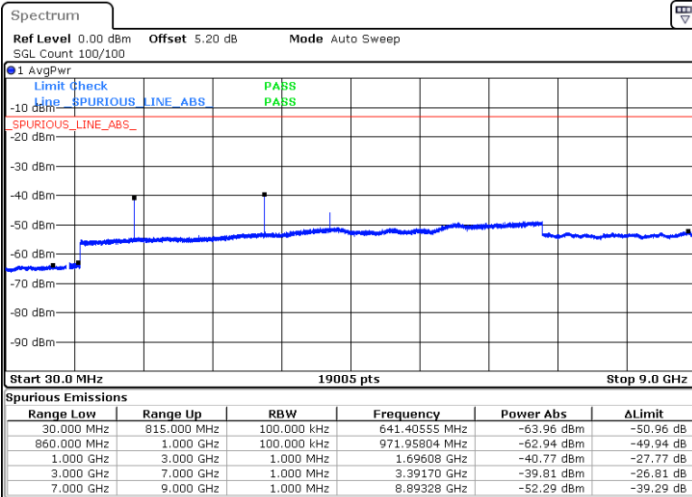

Lowest Channel / QPSK

Date: 5 AUG.2020 17:58:27

Lowest Channel / 16QAM

Date: 5 AUG.2020 17:58:20

LTE Band 5 / 10MHz

Middle Channel / QPSK

Middle Channel / 16QAM

Date: 5 AUG.2020 18:00:54

Date: 5 AUG.2020 18:01:47

Highest Channel / QPSK

Highest Channel / 16QAM

Date: 5 AUG.2020 18:09:55

Date: 5 AUG.2020 18:10:48

LTE Band 5 / 1.4MHz

Lowest Channel / 64QAM

Middle Channel / 64QAM

Date: 24 AUG.2020 19:30:35

Date: 24 AUG.2020 19:31:29

Highest Channel / 64QAM

Date: 24 AUG.2020 19:36:20

LTE Band 5 / 3MHz

Lowest Channel / 64QAM

Middle Channel / 64QAM

Date: 24 AUG.2020 19:40:51

Date: 24 AUG.2020 19:41:45

Highest Channel / 64QAM

Date: 24 AUG.2020 19:46:36

LTE Band 5 / 5MHz

Lowest Channel / 64QAM

Middle Channel / 64QAM

Date: 24 AUG.2020 19:51:07

Date: 24 AUG.2020 19:52:01