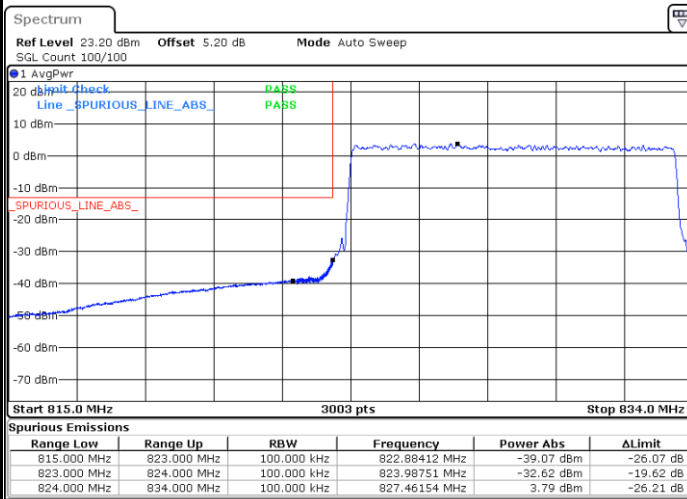

Date: 5 AUG 2020 17:55:54

Highest Band Edge / Full RB

Date: 5 AUG 2020 18:07:22

LTE Band 5 / 10MHz / 16QAM

Lowest Band Edge / 1 RB

Date: 5 AUG.2020 17:54:16

Highest Band Edge / 1 RB

Date: 5 AUG.2020 18:05:44

Lowest Band Edge / Full RB

Date: 5 AUG.2020 17:57:33

Highest Band Edge / Full RB

Date: 5 AUG.2020 18:09:01

LTE Band 5 / 10MHz / 64QAM

Lowest Band Edge / 1 RB

Date: 24 AUG 2020 20:00:29

Highest Band Edge / 1 RB

Date: 24 AUG 2020 20:06:14

Lowest Band Edge / Full RB

Date: 24 AUG 2020 19:58:51

Highest Band Edge / Full RB

Date: 24 AUG 2020 20:04:35

Conducted Spurious Emission

LTE Band 5 / 1.4MHz

Highest Channel / QPSK