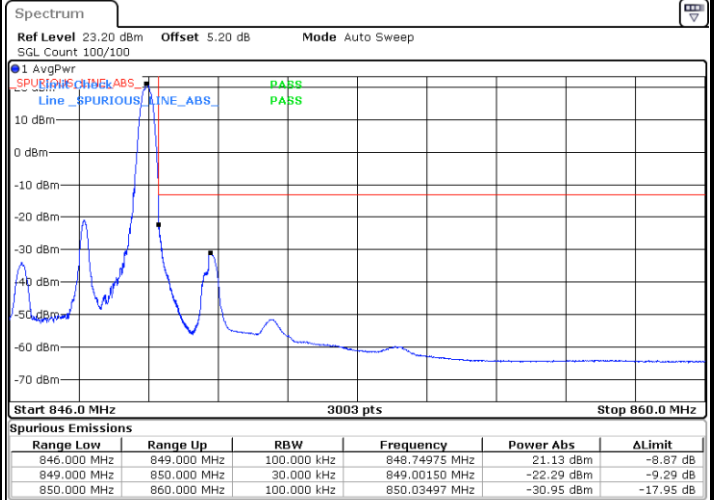

Date: 5 AUG 2020 20:51:15

Lowest Band Edge / Full RB

Date: 5 AUG 2020 20:23:39

Highest Band Edge / Full RB

Date: 5 AUG 2020 20:54:32

LTE Band 5 / 3MHz / 16QAM

Lowest Band Edge / 1 RB

Date: 5 AUG 2020 20:22:01

Highest Band Edge / 1 RB

Date: 5 AUG 2020 20:52:53

Lowest Band Edge / Full RB

Date: 5 AUG 2020 20:25:18

Highest Band Edge / Full RB

Date: 5 AUG 2020 20:56:11

LTE Band 5 / 3MHz / 64QAM

Lowest Band Edge / 1 RB

Date: 24 AUG 2020 19:39:57

Highest Band Edge / 1 RB

Date: 24 AUG 2020 19:45:42

Lowest Band Edge / Full RB

Date: 24 AUG 2020 19:38:18

Highest Band Edge / Full RB

Date: 24 AUG 2020 19:44:03

LTE Band 5 / 5MHz / QPSK