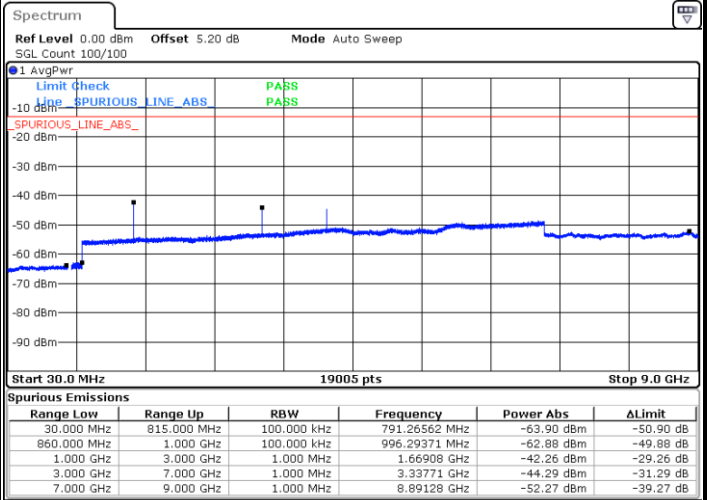

Date: 5 AUG.2020 18:01:47

Highest Channel / QPSK

Highest Channel / 16QAM

Date: 5 AUG.2020 18:09:55

Date: 5 AUG.2020 18:10:48

LTE Band 5 / 1.4MHz

Lowest Channel / 64QAM

Middle Channel / 64QAM

Date: 24 AUG.2020 19:30:35

Date: 24 AUG.2020 19:31:29

Highest Channel / 64QAM

Date: 24 AUG.2020 19:36:20

LTE Band 5 / 3MHz

Lowest Channel / 64QAM

Middle Channel / 64QAM

Date: 24 AUG.2020 19:40:51

Date: 24 AUG.2020 19:41:45

Highest Channel / 64QAM

Date: 24 AUG.2020 19:46:36

LTE Band 5 / 5MHz

Lowest Channel / 64QAM

Middle Channel / 64QAM

Date: 24 AUG.2020 19:51:07

Date: 24 AUG.2020 19:52:01

Highest Channel / 64QAM

Date: 24 AUG.2020 19:56:52