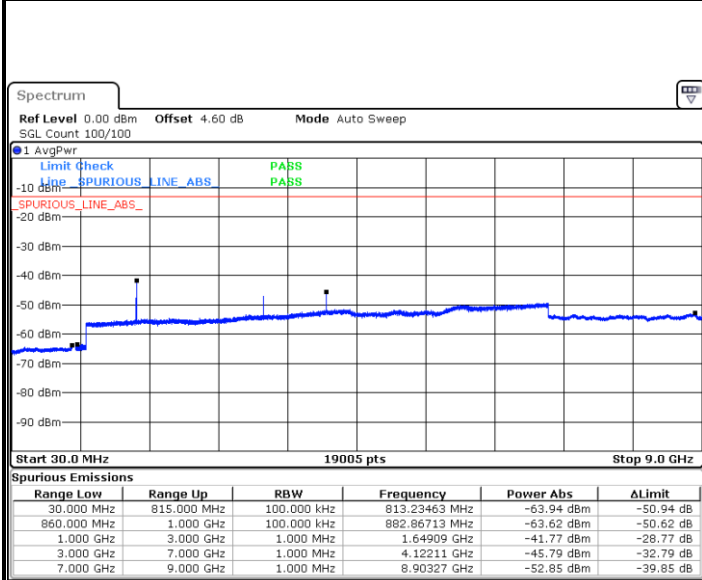

Date: 24 AUG 2020 20:06:14

Lowest Band Edge / Full RB

Date: 24 AUG 2020 19:58:51

Highest Band Edge / Full RB

Date: 24 AUG 2020 20:04:35

Conducted Spurious Emission

LTE Band 5 / 1.4MHz

Highest Channel / QPSK

Date: 5 AUG.2020 17:36:25

Highest Channel / 16QAM

Date: 5 AUG.2020 17:37:18

LTE Band 5 / 3MHz

Lowest Channel / QPSK

Date: 5 AUG.2020 20:26:12

Lowest Channel / 16QAM

Date: 5 AUG.2020 20:27:05

LTE Band 5 / 3MHz

Middle Channel / QPSK

Middle Channel / 16QAM

Date: 5 AUG.2020 20:30:53

Date: 5 AUG.2020 20:48:57

Highest Channel / QPSK

Highest Channel / 16QAM

Date: 5 AUG.2020 20:57:05

Date: 5 AUG.2020 20:57:58

LTE Band 5 / 5MHz

Lowest Channel / QPSK

Date: 5 AUG.2020 21:06:06

Lowest Channel / 16QAM

Date: 5 AUG.2020 21:06:59

Middle Channel / QPSK

Date: 5 AUG.2020 21:08:33