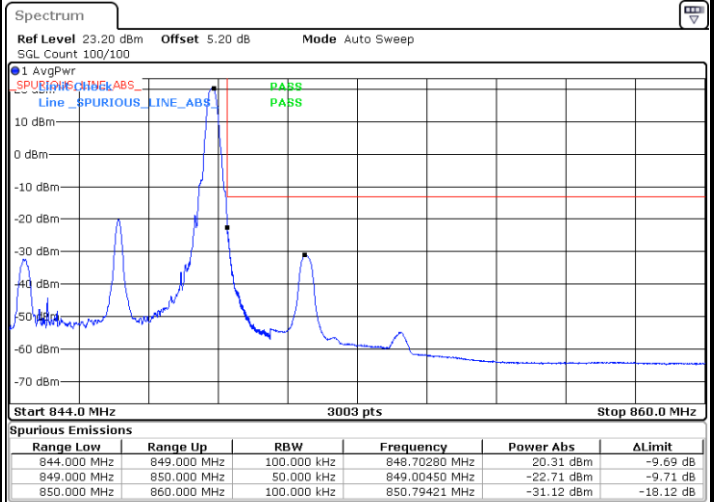

LTE Band 5 / 5MHz / 16QAM

Lowest Band Edge / 1RB

Date: 5 AUG 2020 21:01:55

Highest Band Edge / 1 RB

Date: 5 AUG 2020 21:13:22

Lowest Band Edge / Full RB

Date: 5 AUG 2020 21:05:12

Highest Band Edge / Full RB

Date: 5 AUG 2020 21:16:40

LTE Band 5 / 5MHz / 64QAM

Lowest Band Edge / 1RB

Date: 24 AUG 2020 19:50:13

Highest Band Edge / 1 RB

Date: 24 AUG 2020 19:55:58

Lowest Band Edge / Full RB

Date: 24 AUG 2020 19:48:34

Highest Band Edge / Full RB

Date: 24 AUG 2020 19:54:19

LTE Band 5 / 10MHz / QPSK

Lowest Band Edge / 1 RB

Date: 5 AUG 2020 17:52:37

Highest Band Edge / 1 RB

Date: 5 AUG 2020 18:04:05

Lowest Band Edge / Full RB

Date: 5 AUG 2020 17:55:54

Highest Band Edge / Full RB

Date: 5 AUG 2020 18:07:22

LTE Band 5 / 10MHz / 16QAM

Lowest Band Edge / 1 RB

Date: 5 AUG.2020 17:54:16

Highest Band Edge / 1 RB

Date: 5 AUG.2020 18:05:44