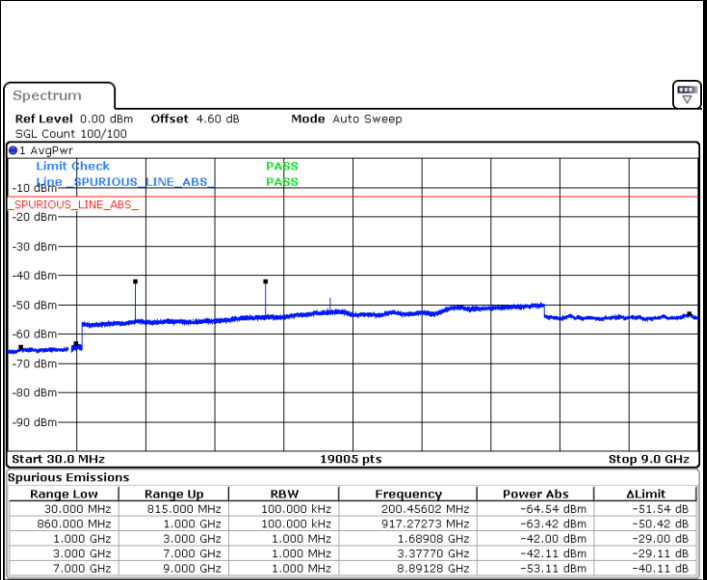

Date: 5 AUG.2020 20:57:58

LTE Band 5 / 5MHz

Lowest Channel / QPSK

Date: 5 AUG.2020 21:06:06

Lowest Channel / 16QAM

Date: 5 AUG.2020 21:06:59

Middle Channel / QPSK

Date: 5 AUG.2020 21:08:33

Middle Channel / 16QAM

Date: 5 AUG.2020 21:09:26

LTE Band 5 / 5MHz

Highest Channel / QPSK

Date: 5 AUG.2020 21:17:34

Highest Channel / 16QAM

Date: 5 AUG.2020 21:26:13

LTE Band 5 / 10MHz

Lowest Channel / QPSK

Date: 5 AUG.2020 17:58:27

Lowest Channel / 16QAM

Date: 5 AUG.2020 17:58:20

LTE Band 5 / 10MHz

Middle Channel / QPSK

Middle Channel / 16QAM

Date: 5 AUG.2020 18:00:54

Date: 5 AUG.2020 18:01:47

Highest Channel / QPSK

Highest Channel / 16QAM

Date: 5 AUG.2020 18:09:55

Date: 5 AUG.2020 18:10:48

LTE Band 5 / 1.4MHz

Lowest Channel / 64QAM

Middle Channel / 64QAM