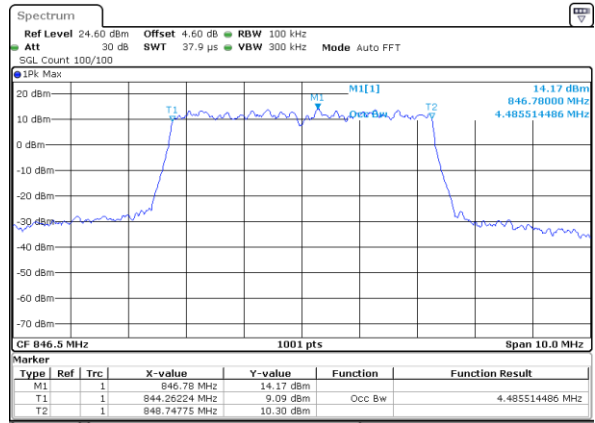

Highest Channel / 5MHz / 16QAM

Date: 5 AUG 2020 21:09:46

LTE Band 5

Lowest Channel / 10MHz / QPSK

Date: 5 AUG 2020 17:50:29

Lowest Channel / 10MHz / 16QAM

Date: 5 AUG 2020 17:50:39

Middle Channel / 10MHz / QPSK