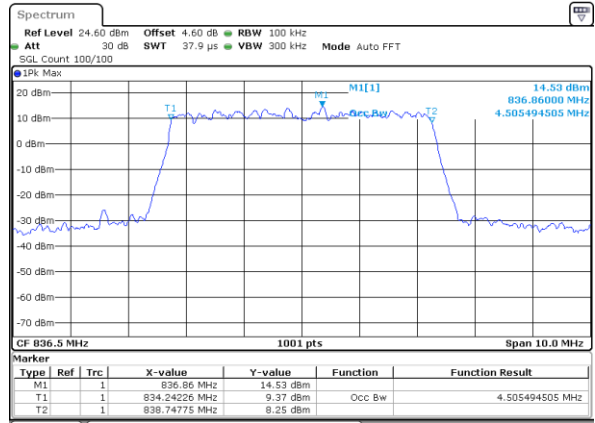

Middle Channel / 5MHz / 16QAM

Date: 5 AUG 2020 21:07:19