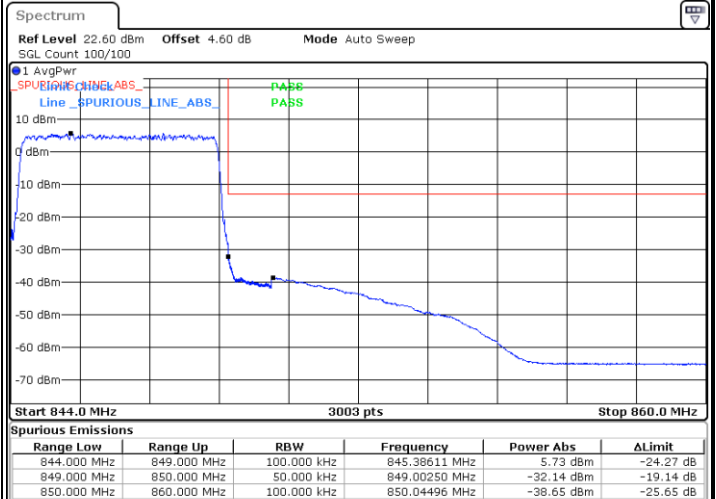

Lowest Band Edge / 1 RB

Date: 5 AUG.2020 21:00:16

Highest Band Edge / 1 RB

Date: 5 AUG.2020 21:11:44

Lowest Band Edge / Full RB

Date: 5 AUG.2020 21:03:33

Highest Band Edge / Full RB

Date: 5 AUG.2020 21:15:01

LTE Band 5 / 5MHz / 16QAM

Lowest Band Edge / 1RB

Date: 5 AUG 2020 21:01:55

Highest Band Edge / 1 RB

Date: 5 AUG 2020 21:13:22

Lowest Band Edge / Full RB

Date: 5 AUG 2020 21:05:12

Highest Band Edge / Full RB

Date: 5 AUG 2020 21:16:40

LTE Band 5 / 5MHz / 64QAM

Lowest Band Edge / 1RB

Date: 24 AUG 2020 19:50:13

Highest Band Edge / 1 RB

Date: 24 AUG 2020 19:55:58

Lowest Band Edge / Full RB

Date: 24 AUG 2020 19:48:34

Highest Band Edge / Full RB

Date: 24 AUG 2020 19:54:19

LTE Band 5 / 10MHz / QPSK

Lowest Band Edge / 1 RB

Date: 5 AUG 2020 17:52:37

Highest Band Edge / 1 RB

Date: 5 AUG 2020 18:04:05

Lowest Band Edge / Full RB