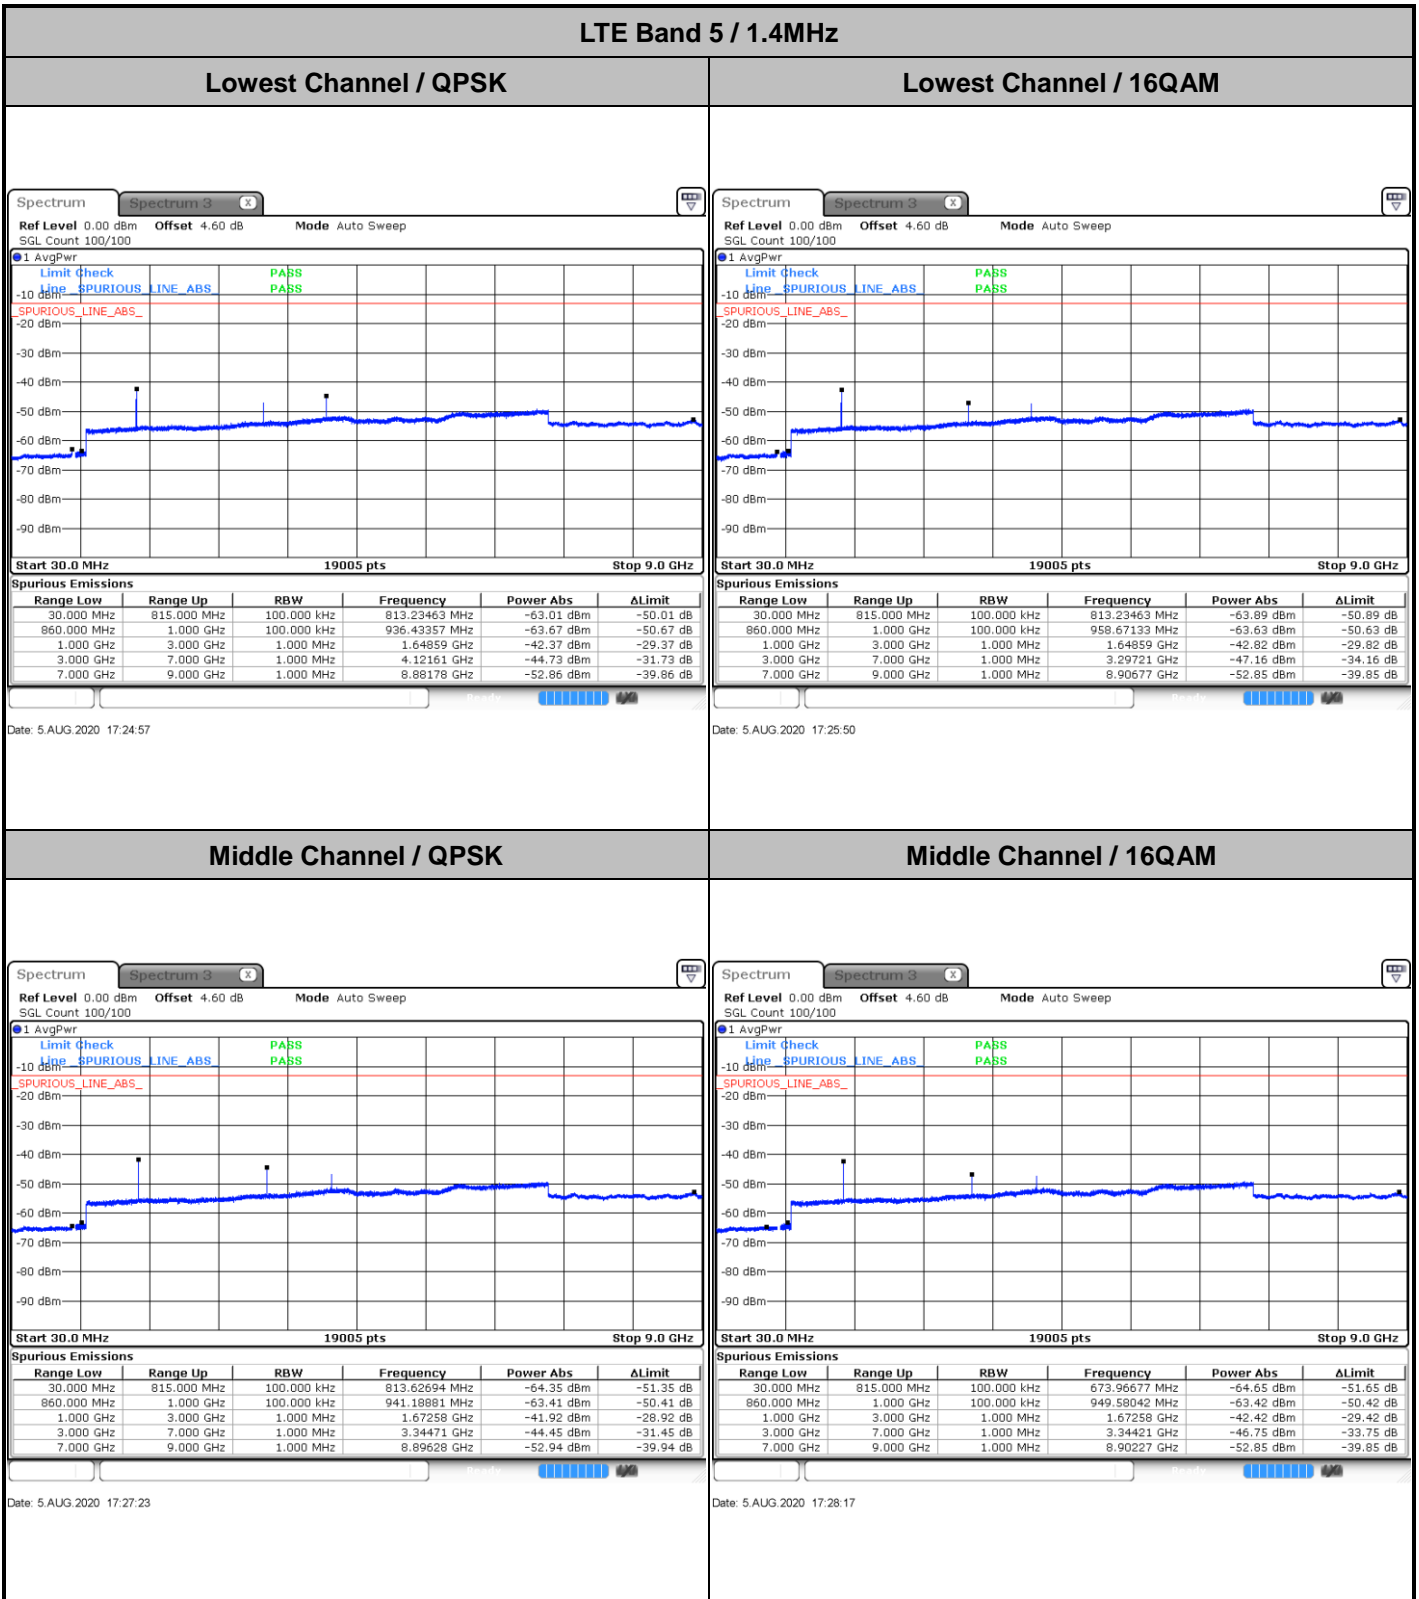

Highest Band Edge / Full RB

Date: 24 AUG 2020 19:54:19

LTE Band 5 / 10MHz / QPSK

Lowest Band Edge / 1 RB

Date: 5 AUG 2020 17:52:37

Highest Band Edge / 1 RB

Date: 5 AUG 2020 18:04:05

Lowest Band Edge / Full RB

Lowest Band Edge / Full RB

Date: 5 AUG.2020 17:57:33

Highest Band Edge / Full RB

Date: 5 AUG.2020 18:09:01

LTE Band 5 / 10MHz / 64QAM

Lowest Band Edge / 1 RB

Date: 24 AUG 2020 20:00:29

Highest Band Edge / 1 RB

Date: 24 AUG 2020 20:06:14

Lowest Band Edge / Full RB

Date: 24 AUG 2020 19:58:51

Highest Band Edge / Full RB

Date: 24 AUG 2020 20:04:35

Conducted Spurious Emission

LTE Band 5 / 1.4MHz

Highest Channel / QPSK

Date: 5 AUG.2020 17:36:25

Highest Channel / 16QAM

Date: 5 AUG.2020 17:37:18

LTE Band 5 / 3MHz

Lowest Channel / QPSK

Date: 5 AUG.2020 20:26:12

Lowest Channel / 16QAM

Date: 5 AUG.2020 20:27:05