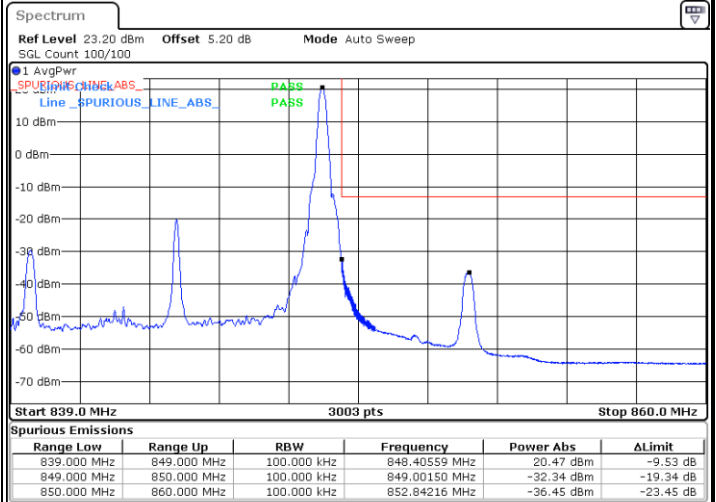

Highest Band Edge / Full RB

Date: 24 AUG 2020 19:54:19

LTE Band 5 / 10MHz / QPSK

Lowest Band Edge / 1 RB

Date: 5 AUG 2020 17:52:37

Highest Band Edge / 1 RB

Date: 5 AUG 2020 18:04:05

Lowest Band Edge / Full RB

Date: 5 AUG 2020 17:55:54

Highest Band Edge / Full RB

Date: 5 AUG 2020 18:07:22

LTE Band 5 / 10MHz / 16QAM

Lowest Band Edge / 1 RB

Date: 5 AUG.2020 17:54:16

Highest Band Edge / 1 RB

Date: 5 AUG.2020 18:05:44

Lowest Band Edge / Full RB

Date: 5 AUG.2020 17:57:33

Highest Band Edge / Full RB

Date: 5 AUG.2020 18:09:01

LTE Band 5 / 10MHz / 64QAM

Lowest Band Edge / 1 RB

Date: 24 AUG 2020 20:00:29

Highest Band Edge / 1 RB

Date: 24 AUG 2020 20:06:14

Lowest Band Edge / Full RB

Date: 24 AUG 2020 19:58:51

Highest Band Edge / Full RB

Date: 24 AUG 2020 20:04:35

Conducted Spurious Emission

LTE Band 5 / 1.4MHz

Highest Channel / QPSK