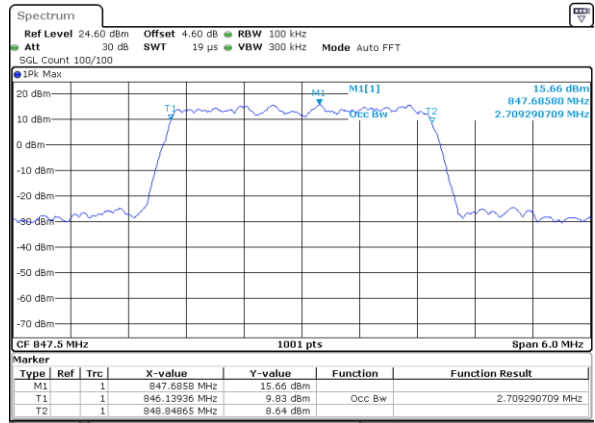

LTE Band 5

Lowest Channel / 3MHz / QPSK

Date: 5 AUG 2020 20:18:14

Lowest Channel / 3MHz / 16QAM

Date: 5 AUG 2020 20:18:24

Middle Channel / 3MHz / QPSK

Date: 5 AUG 2020 20:27:15

Middle Channel / 3MHz / 16QAM

Date: 5 AUG 2020 20:27:25

Highest Channel / 3MHz / QPSK

Date: 5 AUG 2020 20:49:07

Highest Channel / 3MHz / 16QAM

Date: 5 AUG 2020 20:49:17

LTE Band 5

Lowest Channel / 5MHz / QPSK

Date: 5 AUG 2020 20:58:08