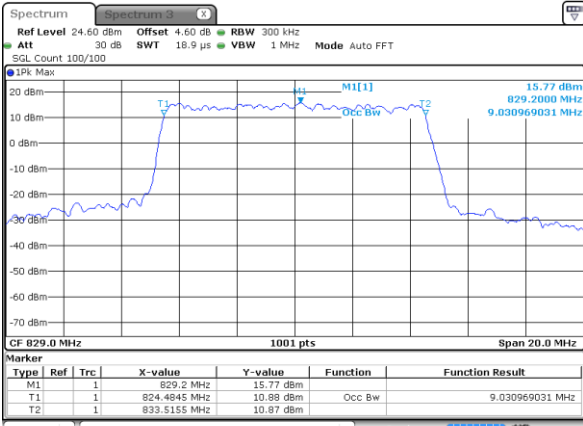

Highest Channel / 5MHz / 16QAM

Date: 5 AUG 2020 21:09:46

LTE Band 5

Lowest Channel / 10MHz / QPSK

Date: 5 AUG 2020 17:50:29

Lowest Channel / 10MHz / 16QAM

Date: 5 AUG 2020 17:50:39

Middle Channel / 10MHz / QPSK

Date: 5 AUG 2020 17:59:30

Middle Channel / 10MHz / 16QAM

Date: 5 AUG 2020 17:59:40

Highest Channel / 10MHz / QPSK

Date: 5 AUG 2020 18:01:57

Highest Channel / 10MHz / 16QAM

Date: 5 AUG 2020 18:02:07

LTE Band 5