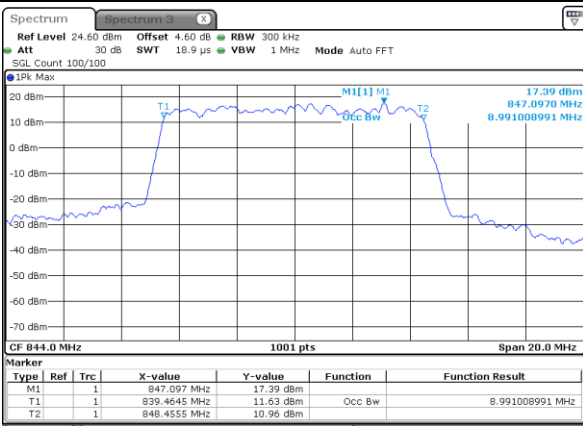

Highest Channel / 10MHz / QPSK

Date: 5 AUG 2020 18:01:57