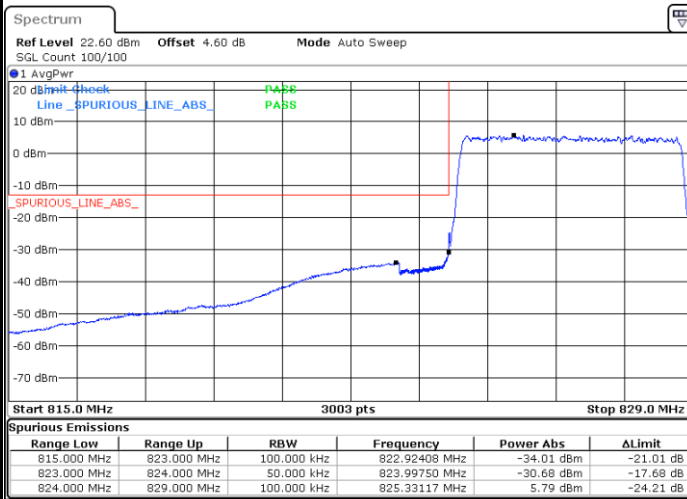

Lowest Band Edge / 1 RB

Date: 5 AUG.2020 21:00:16

Highest Band Edge / 1 RB

Date: 5 AUG.2020 21:11:44

Lowest Band Edge / Full RB

Date: 5 AUG.2020 21:03:33

Highest Band Edge / Full RB

Date: 5 AUG.2020 21:15:01

LTE Band 5 / 5MHz / 16QAM

Lowest Band Edge / 1RB

Date: 5 AUG 2020 21:01:55

Highest Band Edge / 1 RB

Date: 5 AUG 2020 21:13:22

Lowest Band Edge / Full RB

Date: 5 AUG 2020 21:05:12

Highest Band Edge / Full RB

Date: 5 AUG 2020 21:16:40

LTE Band 5 / 5MHz / 64QAM

Lowest Band Edge / 1RB

Date: 24 AUG 2020 19:50:13

Highest Band Edge / 1 RB

Date: 24 AUG 2020 19:55:58

Lowest Band Edge / Full RB

Date: 24 AUG 2020 19:48:34

Highest Band Edge / Full RB

Date: 24 AUG 2020 19:54:19

LTE Band 5 / 10MHz / QPSK

Lowest Band Edge / 1 RB

Date: 5 AUG 2020 17:52:37

Highest Band Edge / 1 RB

Date: 5 AUG 2020 18:04:05

Lowest Band Edge / Full RB