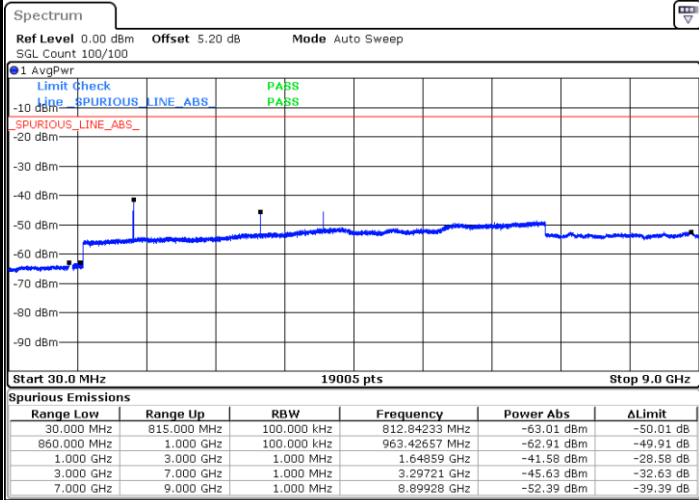

Date: 5 AUG.2020 18:01:47

Highest Channel / QPSK

Highest Channel / 16QAM

Date: 5 AUG.2020 18:09:55

Date: 5 AUG.2020 18:10:48

LTE Band 5 / 1.4MHz

Lowest Channel / 64QAM

Middle Channel / 64QAM

Date: 24 AUG.2020 19:30:35

Date: 24 AUG.2020 19:31:29

Highest Channel / 64QAM

Date: 24 AUG.2020 19:36:20

LTE Band 5 / 3MHz

Lowest Channel / 64QAM

Middle Channel / 64QAM

Date: 24 AUG.2020 19:40:51

Date: 24 AUG.2020 19:41:45

Highest Channel / 64QAM

Date: 24 AUG.2020 19:46:36

LTE Band 5 / 5MHz

Lowest Channel / 64QAM

Middle Channel / 64QAM

Date: 24 AUG.2020 19:51:07

Date: 24 AUG.2020 19:52:01