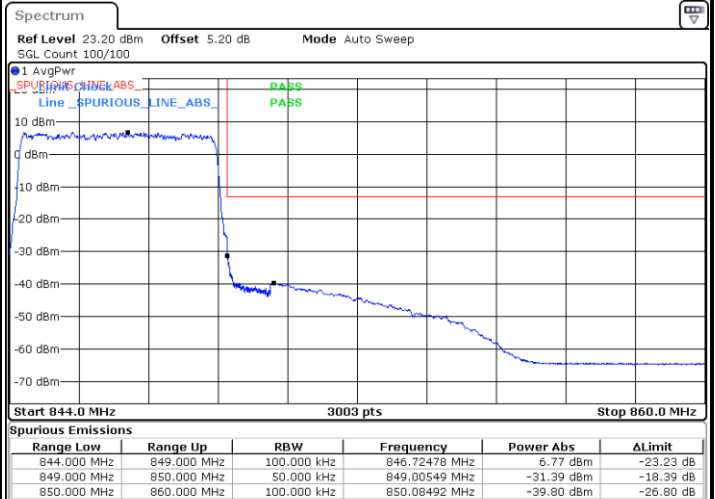

LTE Band 5 / 5MHz / 16QAM

Lowest Band Edge / 1RB

Date: 5 AUG 2020 21:01:55

Highest Band Edge / 1 RB

Date: 5 AUG 2020 21:13:22

Lowest Band Edge / Full RB

Date: 5 AUG 2020 21:05:12

Highest Band Edge / Full RB

Date: 5 AUG 2020 21:16:40

LTE Band 5 / 5MHz / 64QAM

Lowest Band Edge / 1RB

Date: 24 AUG 2020 19:50:13

Highest Band Edge / 1 RB

Date: 24 AUG 2020 19:55:58

Lowest Band Edge / Full RB

Date: 24 AUG 2020 19:48:34

Highest Band Edge / Full RB

Date: 24 AUG 2020 19:54:19

LTE Band 5 / 10MHz / QPSK

Lowest Band Edge / 1 RB

Date: 5 AUG 2020 17:52:37

Highest Band Edge / 1 RB

Date: 5 AUG 2020 18:04:05

Lowest Band Edge / Full RB

Date: 5 AUG 2020 17:55:54

Highest Band Edge / Full RB

Date: 5 AUG 2020 18:07:22

LTE Band 5 / 10MHz / 16QAM

Lowest Band Edge / 1 RB

Date: 5 AUG.2020 17:54:16

Highest Band Edge / 1 RB

Date: 5 AUG.2020 18:05:44