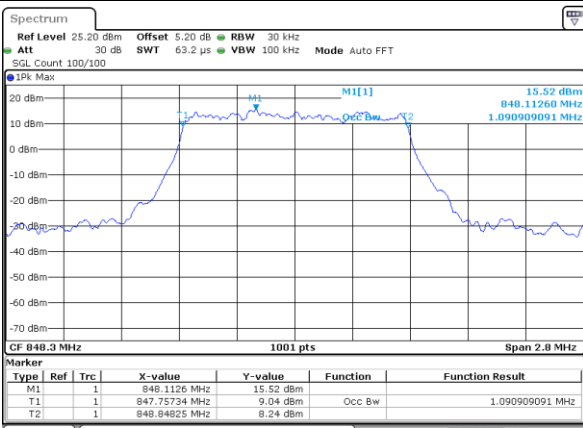

Lowest Channel / 1.4MHz / 64QAM

Date: 24 AUG 2020 19:26:14

Lowest Channel / 3MHz / 64QAM

Date: 24 AUG 2020 19:36:30

Middle Channel / 1.4MHz / 64QAM

Date: 24 AUG 2020 19:31:39

Middle Channel / 3MHz / 64QAM

Date: 24 AUG 2020 19:41:55

Highest Channel / 1.4MHz / 64QAM

Date: 24 AUG 2020 19:31:59

Highest Channel / 3MHz / 64QAM

Date: 24 AUG 2020 19:42:15

LTE Band 5

Lowest Channel / 5MHz / 64QAM

Date: 24 AUG 2020 19:46:46

Lowest Channel / 10MHz / 64QAM