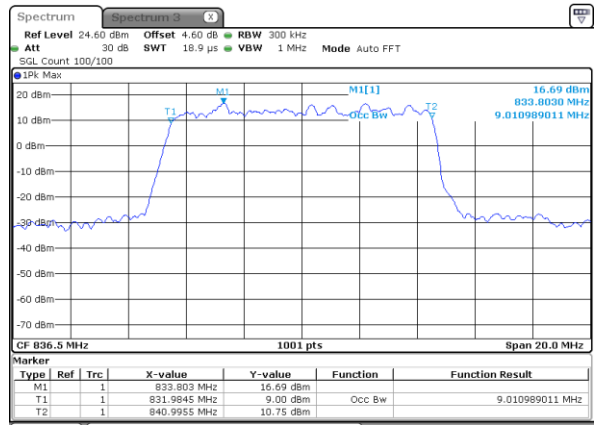

Highest Channel / 5MHz / 16QAM

Date: 5 AUG 2020 21:09:46

LTE Band 5

Lowest Channel / 10MHz / QPSK

Date: 5 AUG 2020 17:50:29

Lowest Channel / 10MHz / 16QAM

Date: 5 AUG 2020 17:50:39

Middle Channel / 10MHz / QPSK

Date: 5 AUG 2020 17:59:30

Middle Channel / 10MHz / 16QAM

Date: 5 AUG 2020 17:59:40

Highest Channel / 10MHz / QPSK

Date: 5 AUG 2020 18:01:57

Highest Channel / 10MHz / 16QAM

Date: 5 AUG 2020 18:02:07

LTE Band 5