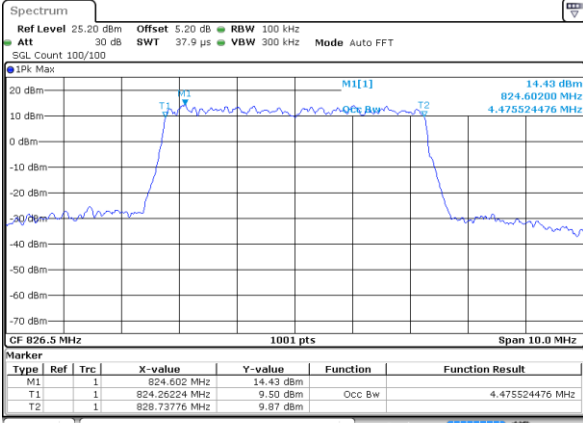

Highest Channel / 1.4MHz / 64QAM

Date: 24 AUG 2020 19:31:59

Highest Channel / 3MHz / 64QAM

Date: 24 AUG 2020 19:42:15

LTE Band 5

Lowest Channel / 5MHz / 64QAM

Date: 24 AUG 2020 19:46:46

Lowest Channel / 10MHz / 64QAM