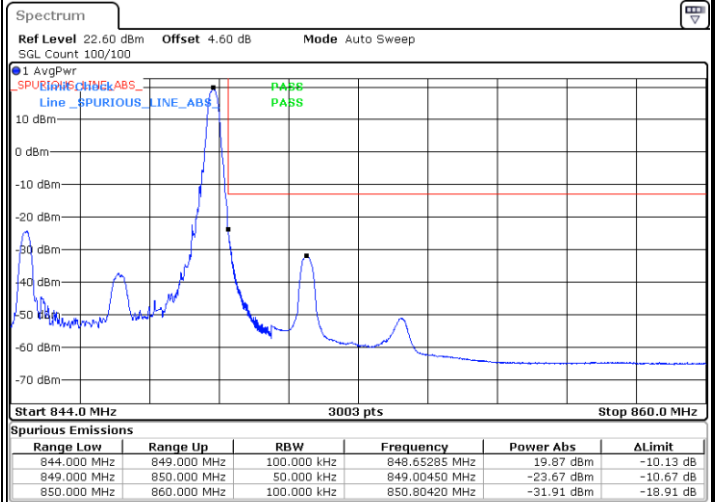

Date: 24 AUG 2020 19:39:57

Highest Band Edge / 1 RB

Date: 24 AUG 2020 19:45:42

Lowest Band Edge / Full RB

Date: 24 AUG 2020 19:38:18

Highest Band Edge / Full RB

Date: 24 AUG 2020 19:44:03

LTE Band 5 / 5MHz / QPSK

Lowest Band Edge / 1 RB

Date: 5 AUG.2020 21:00:16

Highest Band Edge / 1 RB

Date: 5 AUG.2020 21:11:44

Lowest Band Edge / Full RB

Date: 5 AUG.2020 21:03:33

Highest Band Edge / Full RB

Date: 5 AUG.2020 21:15:01

LTE Band 5 / 5MHz / 16QAM

Lowest Band Edge / 1RB

Date: 5 AUG 2020 21:01:55

Highest Band Edge / 1 RB

Date: 5 AUG 2020 21:13:22

Lowest Band Edge / Full RB

Date: 5 AUG 2020 21:05:12

Highest Band Edge / Full RB

Date: 5 AUG 2020 21:16:40

LTE Band 5 / 5MHz / 64QAM

Lowest Band Edge / 1RB

Date: 24 AUG 2020 19:50:13

Highest Band Edge / 1 RB

Date: 24 AUG 2020 19:55:58

Lowest Band Edge / Full RB

Date: 24 AUG 2020 19:48:34