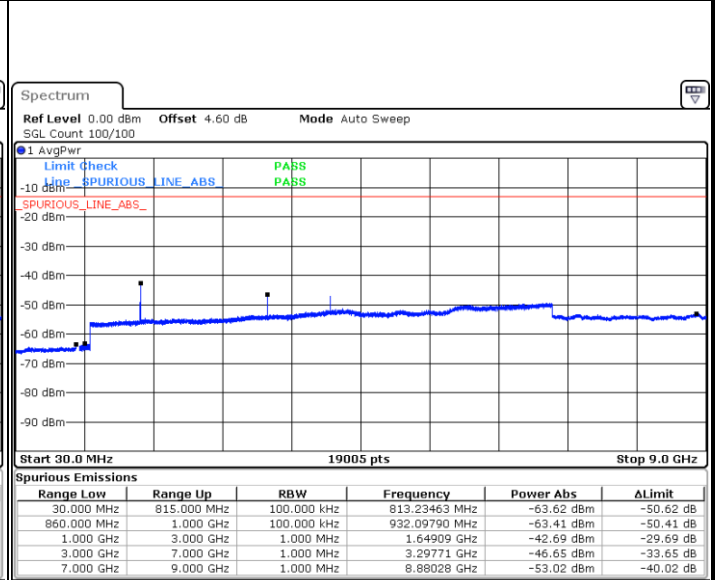

Date: 24 AUG 2020 20:06:14

Lowest Band Edge / Full RB

Date: 24 AUG 2020 19:58:51

Highest Band Edge / Full RB

Date: 24 AUG 2020 20:04:35

Conducted Spurious Emission

LTE Band 5 / 1.4MHz

Highest Channel / QPSK

LTE Band 5 / 3MHz

Middle Channel / QPSK

Middle Channel / 16QAM

Date: 5 AUG.2020 20:30:53

Date: 5 AUG.2020 20:48:57

Highest Channel / QPSK

Highest Channel / 16QAM

Date: 5 AUG.2020 20:57:05

Date: 5 AUG.2020 20:57:58

LTE Band 5 / 5MHz

Lowest Channel / QPSK

Date: 5 AUG.2020 21:06:06

Lowest Channel / 16QAM

Date: 5 AUG.2020 21:06:59

Middle Channel / QPSK

Date: 5 AUG.2020 21:08:33

Middle Channel / 16QAM

Date: 5 AUG.2020 21:09:26

LTE Band 5 / 5MHz

Highest Channel / QPSK

Date: 5 AUG.2020 21:17:34

Highest Channel / 16QAM

Date: 5 AUG.2020 21:26:13

LTE Band 5 / 10MHz