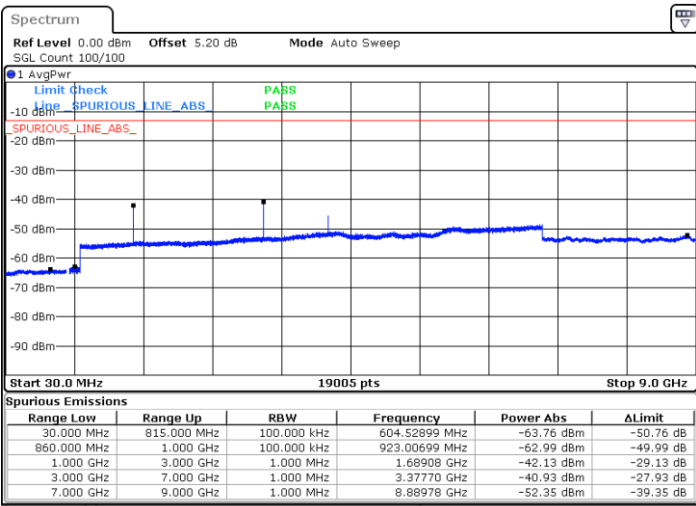

Date: 24 AUG.2020 19:30:35

Date: 24 AUG.2020 19:31:29

Highest Channel / 64QAM

Date: 24 AUG.2020 19:36:20

LTE Band 5 / 3MHz

Lowest Channel / 64QAM

Middle Channel / 64QAM

Date: 24 AUG.2020 19:40:51

Date: 24 AUG.2020 19:41:45

Highest Channel / 64QAM

Date: 24 AUG.2020 19:46:36

LTE Band 5 / 5MHz

Lowest Channel / 64QAM

Middle Channel / 64QAM

Date: 24 AUG.2020 19:51:07

Date: 24 AUG.2020 19:52:01

Highest Channel / 64QAM

Date: 24 AUG.2020 19:56:52