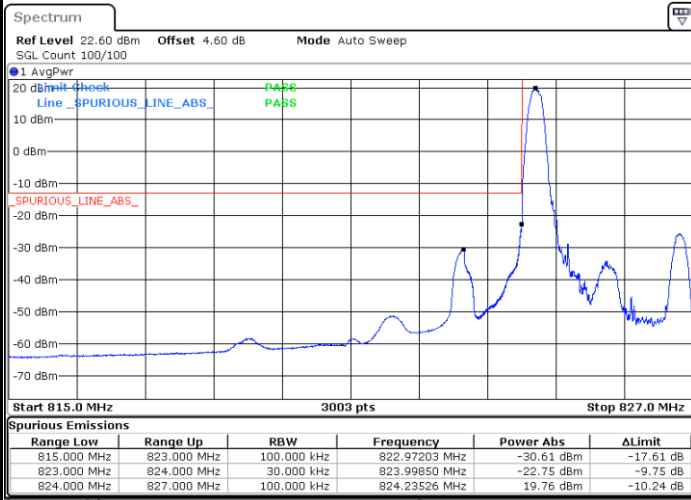

Lowest Band Edge / Full RB

Date: 24 AUG 2020 19:28:02

Highest Band Edge / Full RB

Date: 24 AUG 2020 19:33:47

LTE Band 5 / 3MHz / QPSK

Lowest Band Edge / 1RB

Date: 5 AUG 2020 20:20:22

Highest Band Edge / 1 RB

Date: 5 AUG 2020 20:51:15

Lowest Band Edge / Full RB

Date: 5 AUG 2020 20:23:39

Highest Band Edge / Full RB

Date: 5 AUG 2020 20:54:32

LTE Band 5 / 3MHz / 16QAM

Lowest Band Edge / 1 RB

Date: 5 AUG 2020 20:22:01

Highest Band Edge / 1 RB

Date: 5 AUG 2020 20:52:53

Lowest Band Edge / Full RB

Date: 5 AUG 2020 20:25:18

Highest Band Edge / Full RB

Date: 5 AUG 2020 20:56:11

LTE Band 5 / 3MHz / 64QAM

Lowest Band Edge / 1 RB

Date: 24 AUG 2020 19:39:57

Highest Band Edge / 1 RB

Date: 24 AUG 2020 19:45:42

Lowest Band Edge / Full RB

Date: 24 AUG 2020 19:38:18

Highest Band Edge / Full RB

Date: 24 AUG 2020 19:44:03

LTE Band 5 / 5MHz / QPSK