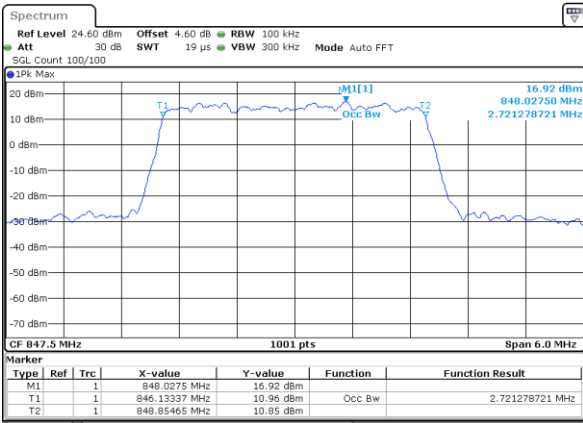

LTE Band 5

Lowest Channel / 3MHz / QPSK

Date: 5 AUG 2020 20:18:14

Lowest Channel / 3MHz / 16QAM

Date: 5 AUG 2020 20:18:24

Middle Channel / 3MHz / QPSK

Date: 5 AUG 2020 20:27:15

Middle Channel / 3MHz / 16QAM

Date: 5 AUG 2020 20:27:25

Highest Channel / 3MHz / QPSK

Date: 5 AUG 2020 20:49:07

Highest Channel / 3MHz / 16QAM

Date: 5 AUG 2020 20:49:17

LTE Band 5

Lowest Channel / 5MHz / QPSK

Date: 5 AUG 2020 20:58:08