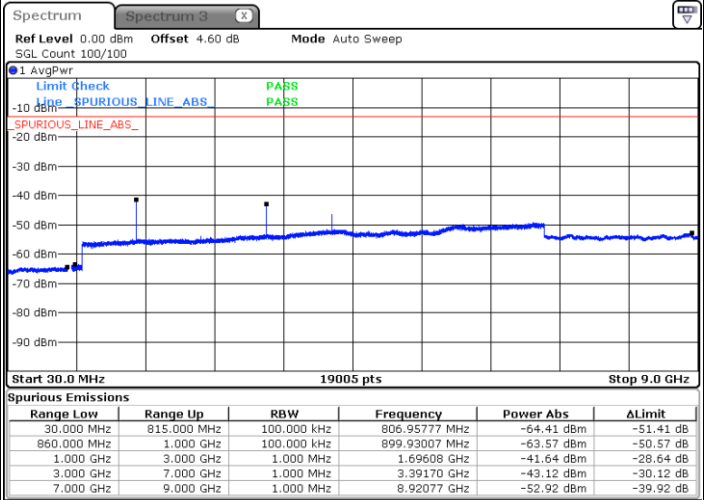

Date: 5 AUG 2020 17:55:54

Highest Band Edge / Full RB

Date: 5 AUG 2020 18:07:22

LTE Band 5 / 10MHz / 16QAM

Lowest Band Edge / 1 RB

Date: 5 AUG.2020 17:54:16

Highest Band Edge / 1 RB

Date: 5 AUG.2020 18:05:44

Lowest Band Edge / Full RB

Date: 5 AUG.2020 17:57:33

Highest Band Edge / Full RB

Date: 5 AUG.2020 18:09:01

LTE Band 5 / 10MHz / 64QAM

Lowest Band Edge / 1 RB

Date: 24 AUG 2020 20:00:29

Highest Band Edge / 1 RB

Date: 24 AUG 2020 20:06:14

Lowest Band Edge / Full RB

Date: 24 AUG 2020 19:58:51

Highest Band Edge / Full RB

Date: 24 AUG 2020 20:04:35

Conducted Spurious Emission

LTE Band 5 / 1.4MHz

Highest Channel / QPSK

Date: 5 AUG.2020 17:36:25

Highest Channel / 16QAM

Date: 5 AUG.2020 17:37:18

LTE Band 5 / 3MHz

Lowest Channel / QPSK

Date: 5 AUG.2020 20:26:12

Lowest Channel / 16QAM

Date: 5 AUG.2020 20:27:05