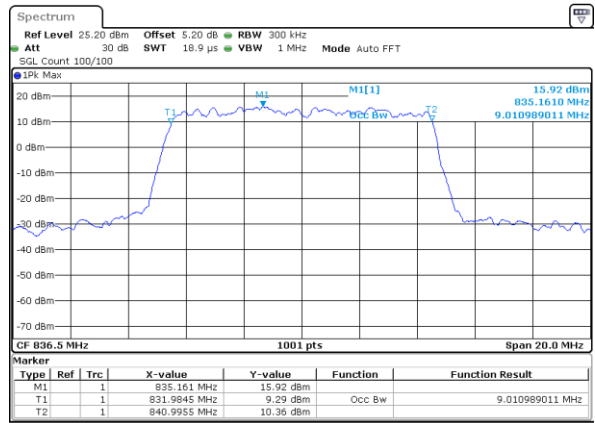

Middle Channel / 10MHz / 64QAM

Date: 24 AUG 2020 20:02:27