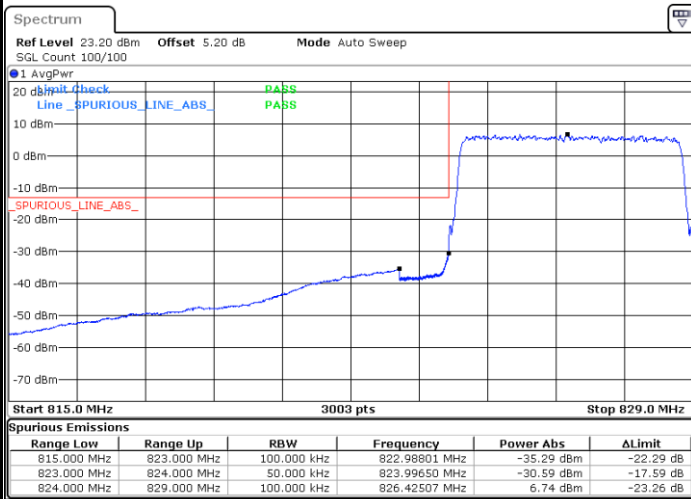

LTE Band 5 / 5MHz / 16QAM

Lowest Band Edge / 1RB

Date: 5 AUG 2020 21:01:55

Highest Band Edge / 1 RB

Date: 5 AUG 2020 21:13:22

Lowest Band Edge / Full RB

Date: 5 AUG 2020 21:05:12

Highest Band Edge / Full RB

Date: 5 AUG 2020 21:16:40

LTE Band 5 / 5MHz / 64QAM

Lowest Band Edge / 1RB

Date: 24 AUG 2020 19:50:13

Highest Band Edge / 1 RB

Date: 24 AUG 2020 19:55:58

Lowest Band Edge / Full RB

Date: 24 AUG 2020 19:48:34

Highest Band Edge / Full RB

Date: 24 AUG 2020 19:54:19

LTE Band 5 / 10MHz / QPSK

Lowest Band Edge / 1 RB

Date: 5 AUG 2020 17:52:37

Highest Band Edge / 1 RB

Date: 5 AUG 2020 18:04:05

Lowest Band Edge / Full RB

Date: 5 AUG 2020 17:55:54

Highest Band Edge / Full RB

Date: 5 AUG 2020 18:07:22

LTE Band 5 / 10MHz / 16QAM

Lowest Band Edge / 1 RB

Date: 5 AUG.2020 17:54:16

Highest Band Edge / 1 RB

Date: 5 AUG.2020 18:05:44