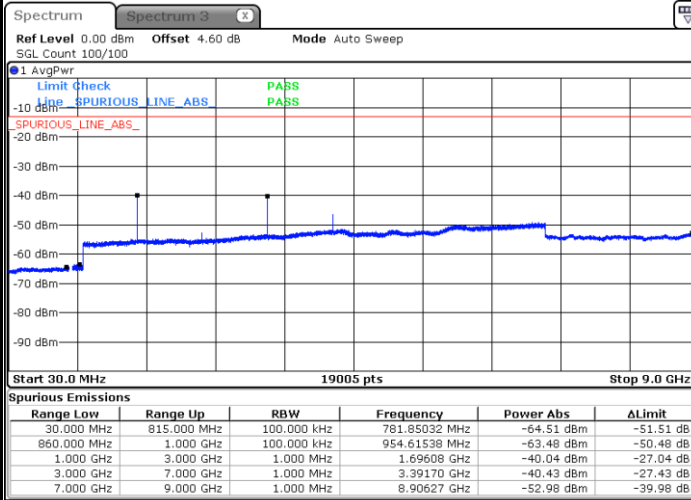

Date: 5 AUG 2020 17:55:54

Highest Band Edge / Full RB

Date: 5 AUG 2020 18:07:22

LTE Band 5 / 10MHz / 16QAM

Lowest Band Edge / 1 RB

Date: 5 AUG.2020 17:54:16

Highest Band Edge / 1 RB

Date: 5 AUG.2020 18:05:44

Lowest Band Edge / Full RB

Date: 5 AUG.2020 17:57:33

Highest Band Edge / Full RB

Date: 5 AUG.2020 18:09:01

LTE Band 5 / 10MHz / 64QAM

Lowest Band Edge / 1 RB

Date: 24 AUG 2020 20:00:29

Highest Band Edge / 1 RB

Date: 24 AUG 2020 20:06:14

Lowest Band Edge / Full RB

Date: 24 AUG 2020 19:58:51

Highest Band Edge / Full RB

Date: 24 AUG 2020 20:04:35

Conducted Spurious Emission

LTE Band 5 / 1.4MHz

Highest Channel / QPSK

Date: 5 AUG.2020 17:36:25

Highest Channel / 16QAM

Date: 5 AUG.2020 17:37:18

LTE Band 5 / 3MHz

Lowest Channel / QPSK

Date: 5 AUG.2020 20:26:12

Lowest Channel / 16QAM

Date: 5 AUG.2020 20:27:05