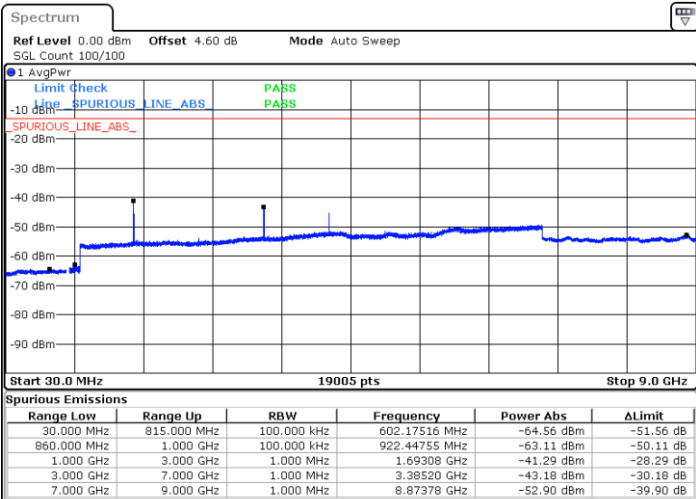

Date: 24 AUG 2020 20:06:14

Lowest Band Edge / Full RB

Date: 24 AUG 2020 19:58:51

Highest Band Edge / Full RB

Date: 24 AUG 2020 20:04:35

Conducted Spurious Emission

LTE Band 5 / 1.4MHz

Highest Channel / QPSK

Date: 5 AUG.2020 17:36:25

Highest Channel / 16QAM

Date: 5 AUG.2020 17:37:18

LTE Band 5 / 3MHz

Lowest Channel / QPSK

Date: 5 AUG.2020 20:26:12

Lowest Channel / 16QAM

Date: 5 AUG.2020 20:27:05

LTE Band 5 / 3MHz

Middle Channel / QPSK

Middle Channel / 16QAM

Date: 5 AUG.2020 20:30:53

Date: 5 AUG.2020 20:48:57

Highest Channel / QPSK

Highest Channel / 16QAM

Date: 5 AUG.2020 20:57:05

Date: 5 AUG.2020 20:57:58

LTE Band 5 / 5MHz

Lowest Channel / QPSK

Date: 5 AUG.2020 21:06:06

Lowest Channel / 16QAM

Date: 5 AUG.2020 21:06:59

Middle Channel / QPSK

Date: 5 AUG.2020 21:08:33