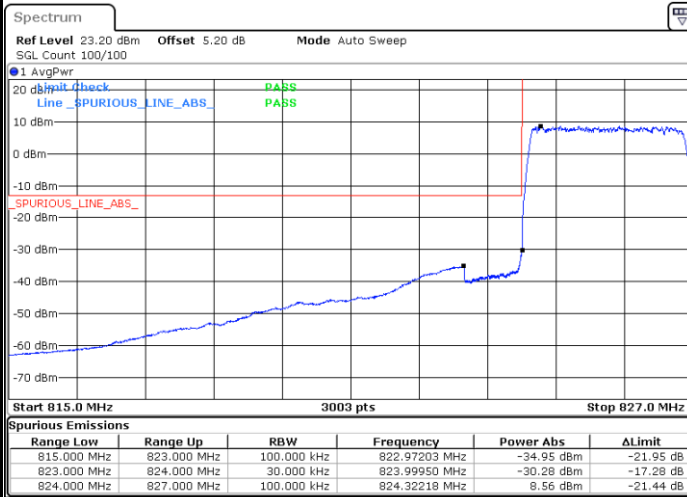

Date: 5 AUG 2020 20:51:15

Lowest Band Edge / Full RB

Date: 5 AUG 2020 20:23:39

Highest Band Edge / Full RB

Date: 5 AUG 2020 20:54:32

LTE Band 5 / 3MHz / 16QAM

Lowest Band Edge / 1 RB

Date: 5 AUG 2020 20:22:01

Highest Band Edge / 1 RB

Date: 5 AUG 2020 20:52:53

Lowest Band Edge / Full RB

Date: 5 AUG 2020 20:25:18

Highest Band Edge / Full RB

Date: 5 AUG 2020 20:56:11

LTE Band 5 / 3MHz / 64QAM

Lowest Band Edge / 1 RB

Date: 24 AUG 2020 19:39:57

Highest Band Edge / 1 RB

Date: 24 AUG 2020 19:45:42

Lowest Band Edge / Full RB

Date: 24 AUG 2020 19:38:18

Highest Band Edge / Full RB

Date: 24 AUG 2020 19:44:03

LTE Band 5 / 5MHz / QPSK