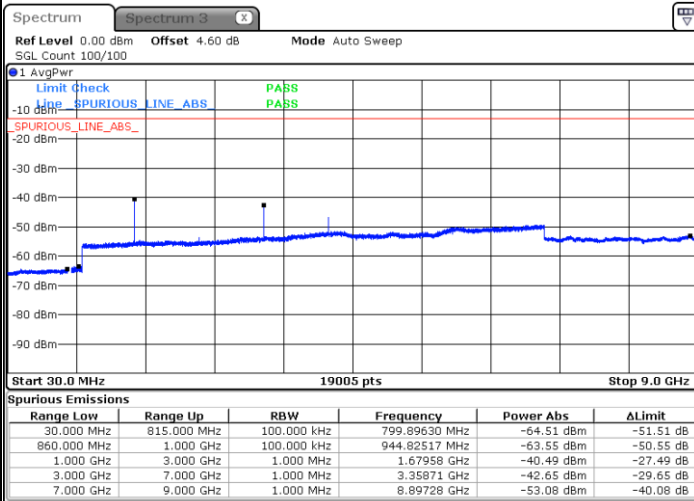

Middle Channel / 16QAM

Date: 5 AUG.2020 21:09:26

LTE Band 5 / 5MHz

Highest Channel / QPSK

Date: 5 AUG.2020 21:17:34

Highest Channel / 16QAM

Date: 5 AUG.2020 21:26:13

LTE Band 5 / 10MHz

Lowest Channel / QPSK

Date: 5 AUG.2020 17:58:27

Lowest Channel / 16QAM

Date: 5 AUG.2020 17:58:20

LTE Band 5 / 10MHz

Middle Channel / QPSK

Middle Channel / 16QAM

Date: 5 AUG.2020 18:00:54

Date: 5 AUG.2020 18:01:47

Highest Channel / QPSK

Highest Channel / 16QAM

Date: 5 AUG.2020 18:09:55

Date: 5 AUG.2020 18:10:48

LTE Band 5 / 1.4MHz

Lowest Channel / 64QAM

Middle Channel / 64QAM

Date: 24 AUG.2020 19:30:35

Date: 24 AUG.2020 19:31:29

Highest Channel / 64QAM

Date: 24 AUG.2020 19:36:20

LTE Band 5 / 3MHz

Lowest Channel / 64QAM

Middle Channel / 64QAM

Date: 24 AUG.2020 19:40:51