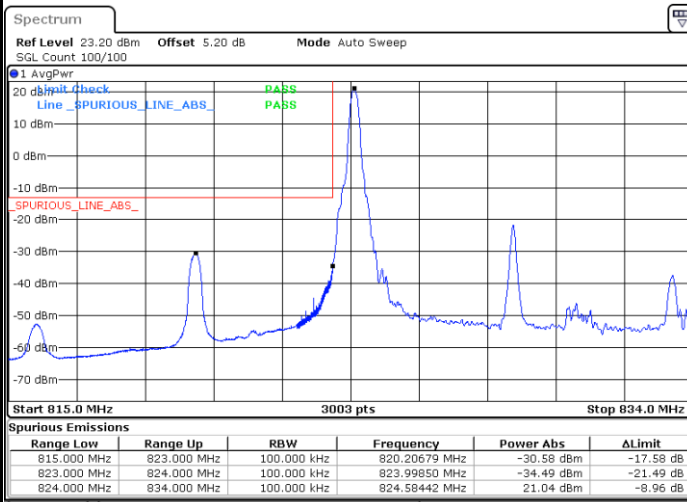

Date: 5 AUG 2020 17:55:54

Highest Band Edge / Full RB

Date: 5 AUG 2020 18:07:22

LTE Band 5 / 10MHz / 16QAM

Lowest Band Edge / 1 RB

Date: 5 AUG.2020 17:54:16

Highest Band Edge / 1 RB

Date: 5 AUG.2020 18:05:44

Lowest Band Edge / Full RB

Date: 5 AUG.2020 17:57:33

Highest Band Edge / Full RB

Date: 5 AUG.2020 18:09:01

LTE Band 5 / 10MHz / 64QAM

Lowest Band Edge / 1 RB

Date: 24 AUG 2020 20:00:29

Highest Band Edge / 1 RB

Date: 24 AUG 2020 20:06:14

Lowest Band Edge / Full RB

Date: 24 AUG 2020 19:58:51

Highest Band Edge / Full RB

Date: 24 AUG 2020 20:04:35

Conducted Spurious Emission

LTE Band 5 / 1.4MHz

Highest Channel / QPSK