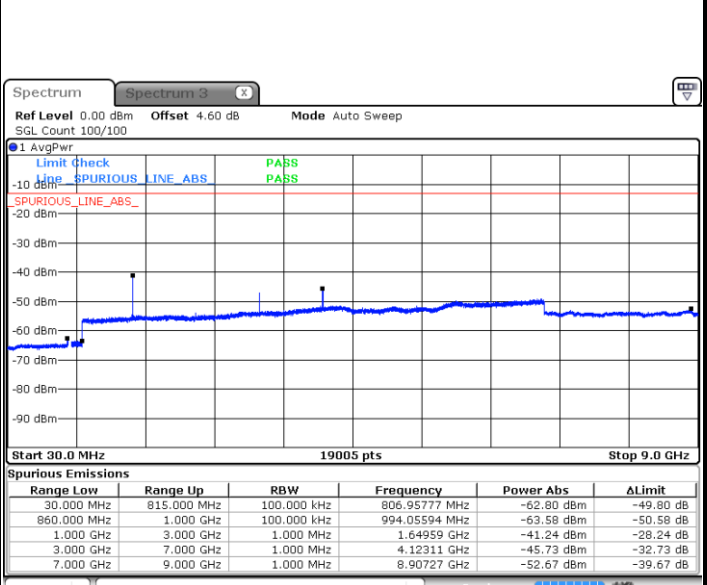

Date: 5 AUG.2020 20:57:58

LTE Band 5 / 5MHz

Lowest Channel / QPSK

Date: 5 AUG.2020 21:06:06

Lowest Channel / 16QAM

Date: 5 AUG.2020 21:06:59

Middle Channel / QPSK

Date: 5 AUG.2020 21:08:33

Middle Channel / 16QAM

Date: 5 AUG.2020 21:09:26

LTE Band 5 / 5MHz

Highest Channel / QPSK

Date: 5 AUG.2020 21:17:34

Highest Channel / 16QAM

Date: 5 AUG.2020 21:26:13

LTE Band 5 / 10MHz

Lowest Channel / QPSK

Date: 5 AUG.2020 17:58:27

Lowest Channel / 16QAM

Date: 5 AUG.2020 17:58:20

LTE Band 5 / 10MHz

Middle Channel / QPSK

Middle Channel / 16QAM

Date: 5 AUG.2020 18:00:54

Date: 5 AUG.2020 18:01:47

Highest Channel / QPSK

Highest Channel / 16QAM

Date: 5 AUG.2020 18:09:55

Date: 5 AUG.2020 18:10:48

LTE Band 5 / 1.4MHz

Lowest Channel / 64QAM

Middle Channel / 64QAM