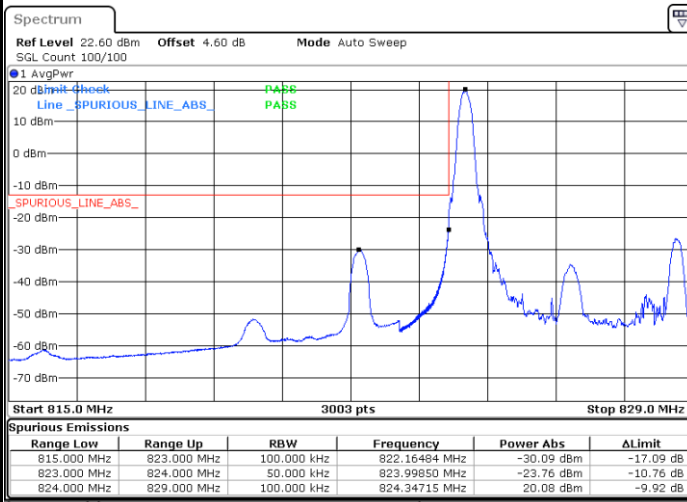

Date: 24 AUG 2020 19:39:57

Highest Band Edge / 1 RB

Date: 24 AUG 2020 19:45:42

Lowest Band Edge / Full RB

Date: 24 AUG 2020 19:38:18

Highest Band Edge / Full RB

Date: 24 AUG 2020 19:44:03

LTE Band 5 / 5MHz / QPSK

Lowest Band Edge / 1 RB

Date: 5 AUG.2020 21:00:16

Highest Band Edge / 1 RB

Date: 5 AUG.2020 21:11:44

Lowest Band Edge / Full RB

Date: 5 AUG.2020 21:03:33

Highest Band Edge / Full RB

Date: 5 AUG.2020 21:15:01

LTE Band 5 / 5MHz / 16QAM

Lowest Band Edge / 1RB

Date: 5 AUG 2020 21:01:55

Highest Band Edge / 1 RB

Date: 5 AUG 2020 21:13:22

Lowest Band Edge / Full RB

Date: 5 AUG 2020 21:05:12

Highest Band Edge / Full RB

Date: 5 AUG 2020 21:16:40

LTE Band 5 / 5MHz / 64QAM

Lowest Band Edge / 1RB

Date: 24 AUG 2020 19:50:13

Highest Band Edge / 1 RB

Date: 24 AUG 2020 19:55:58

Lowest Band Edge / Full RB

Date: 24 AUG 2020 19:48:34