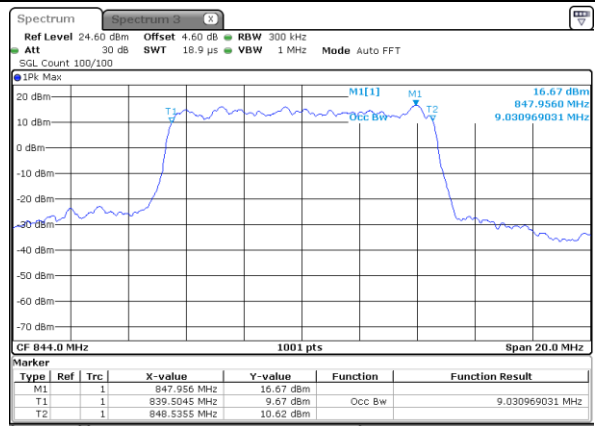

Date: 5 AUG 2020 17:59:30

Middle Channel / 10MHz / 16QAM

Date: 5 AUG 2020 17:59:40

Highest Channel / 10MHz / QPSK

Date: 5 AUG 2020 18:01:57

Highest Channel / 10MHz / 16QAM

Date: 5 AUG 2020 18:02:07

LTE Band 5