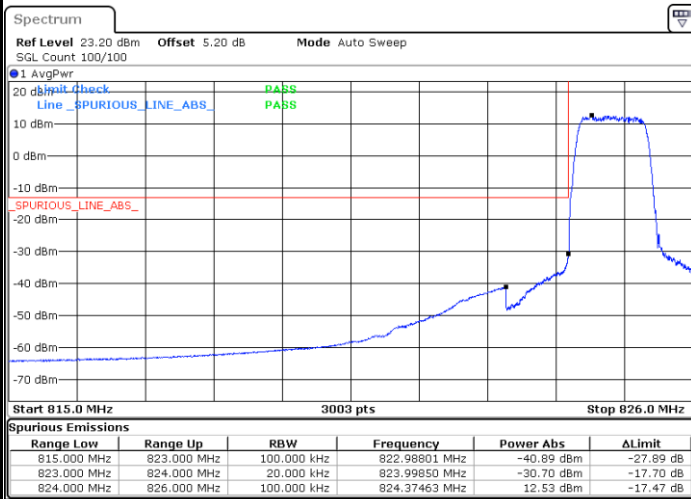

Date: 24 AUG 2020 20:02:47

Conducted Band Edge

LTE Band 5 / 1.4MHz / 16QAM

Lowest Band Edge / 1 RB

Date: 5 AUG.2020 17:20:45

Highest Band Edge / 1 RB

Date: 5 AUG.2020 17:35:31

Lowest Band Edge / Full RB

Date: 5 AUG.2020 17:24:03

Highest Band Edge / Full RB

Date: 5 AUG.2020 17:32:13

LTE Band 5 / 1.4MHz / 64QAM

Lowest Band Edge / 1 RB

Date: 24 AUG 2020 19:29:41

Highest Band Edge / 1 RB

Date: 24 AUG 2020 19:35:26

Lowest Band Edge / Full RB

Date: 24 AUG 2020 19:28:02

Highest Band Edge / Full RB

Date: 24 AUG 2020 19:33:47

LTE Band 5 / 3MHz / QPSK

Lowest Band Edge / 1RB

Date: 5 AUG 2020 20:20:22

Highest Band Edge / 1 RB

Date: 5 AUG 2020 20:51:15

Lowest Band Edge / Full RB

Date: 5 AUG 2020 20:23:39

Highest Band Edge / Full RB

Date: 5 AUG 2020 20:54:32

LTE Band 5 / 3MHz / 16QAM

Lowest Band Edge / 1 RB

Date: 5 AUG 2020 20:22:01