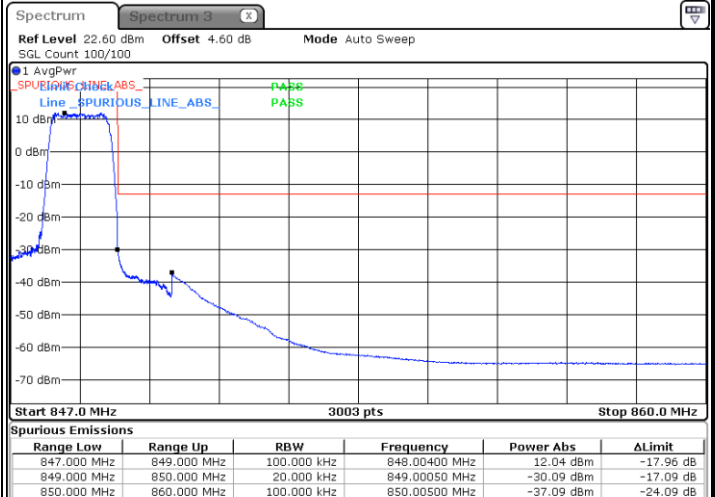

Date: 24 AUG 2020 20:02:47

Conducted Band Edge

LTE Band 5 / 1.4MHz / 16QAM

Lowest Band Edge / 1 RB

Date: 5 AUG.2020 17:20:45

Highest Band Edge / 1 RB

Date: 5 AUG.2020 17:35:31

Lowest Band Edge / Full RB

Date: 5 AUG.2020 17:24:03

Highest Band Edge / Full RB

Date: 5 AUG.2020 17:32:13

LTE Band 5 / 1.4MHz / 64QAM

Lowest Band Edge / 1 RB

Date: 24 AUG 2020 19:29:41

Highest Band Edge / 1 RB

Date: 24 AUG 2020 19:35:26

Lowest Band Edge / Full RB

Date: 24 AUG 2020 19:28:02

Highest Band Edge / Full RB

Date: 24 AUG 2020 19:33:47

LTE Band 5 / 3MHz / QPSK

Lowest Band Edge / 1RB

Date: 5 AUG 2020 20:20:22

Highest Band Edge / 1 RB