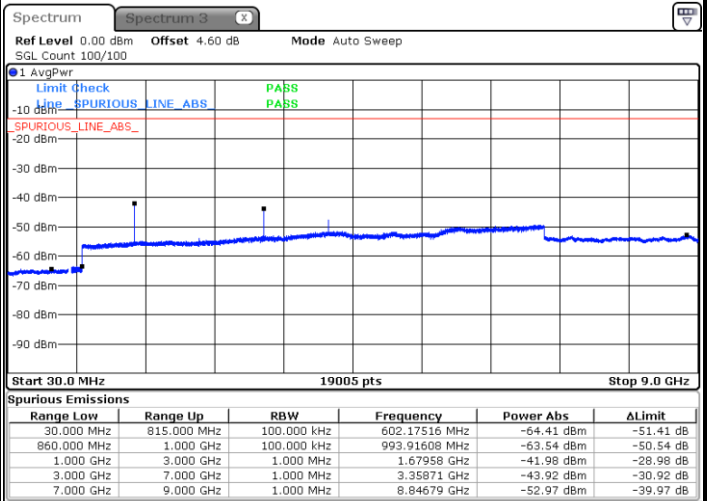

Middle Channel / 16QAM

Date: 5 AUG.2020 21:09:26

LTE Band 5 / 5MHz

Highest Channel / QPSK

Date: 5 AUG.2020 21:17:34

Highest Channel / 16QAM

Date: 5 AUG.2020 21:26:13

LTE Band 5 / 10MHz

Lowest Channel / QPSK

Date: 5 AUG.2020 17:58:27

Lowest Channel / 16QAM

Date: 5 AUG.2020 17:58:20

LTE Band 5 / 10MHz

Middle Channel / QPSK

Middle Channel / 16QAM

Date: 5 AUG.2020 18:00:54

Date: 5 AUG.2020 18:01:47

Highest Channel / QPSK

Highest Channel / 16QAM

Date: 5 AUG.2020 18:09:55

Date: 5 AUG.2020 18:10:48

LTE Band 5 / 1.4MHz

Lowest Channel / 64QAM

Middle Channel / 64QAM

Date: 24 AUG.2020 19:30:35

Date: 24 AUG.2020 19:31:29

Highest Channel / 64QAM

Date: 24 AUG.2020 19:36:20

LTE Band 5 / 3MHz

Lowest Channel / 64QAM

Middle Channel / 64QAM

Date: 24 AUG.2020 19:40:51