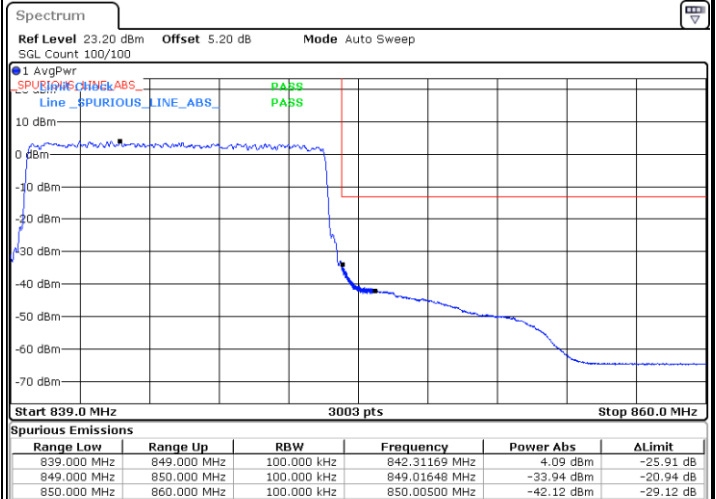

Highest Band Edge / Full RB

Date: 24 AUG 2020 19:54:19

LTE Band 5 / 10MHz / QPSK

Lowest Band Edge / 1 RB

Date: 5 AUG 2020 17:52:37

Highest Band Edge / 1 RB

Date: 5 AUG 2020 18:04:05

Lowest Band Edge / Full RB

Date: 5 AUG 2020 17:55:54

Highest Band Edge / Full RB

Date: 5 AUG 2020 18:07:22

LTE Band 5 / 10MHz / 16QAM

Lowest Band Edge / 1 RB

Date: 5 AUG.2020 17:54:16

Highest Band Edge / 1 RB

Date: 5 AUG.2020 18:05:44

Lowest Band Edge / Full RB

Date: 5 AUG.2020 17:57:33

Highest Band Edge / Full RB

Date: 5 AUG.2020 18:09:01

LTE Band 5 / 10MHz / 64QAM

Lowest Band Edge / 1 RB

Date: 24 AUG 2020 20:00:29

Highest Band Edge / 1 RB

Date: 24 AUG 2020 20:06:14

Lowest Band Edge / Full RB

Date: 24 AUG 2020 19:58:51

Highest Band Edge / Full RB

Date: 24 AUG 2020 20:04:35

Conducted Spurious Emission

LTE Band 5 / 1.4MHz

Highest Channel / QPSK