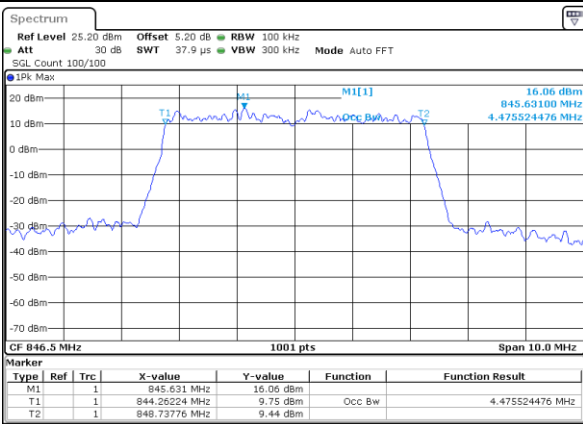

Date: 24 AUG 2020 19:57:02

Middle Channel / 5MHz / 64QAM

Date: 24 AUG 2020 19:52:11

Middle Channel / 10MHz / 64QAM

Date: 24 AUG 2020 20:02:27

Highest Channel / 5MHz / 64QAM

Date: 24 AUG 2020 19:52:31

Highest Channel / 10MHz / 64QAM

Date: 24 AUG 2020 20:02:47

Conducted Band Edge

LTE Band 5 / 1.4MHz / 16QAM

Lowest Band Edge / 1 RB

Date: 5 AUG.2020 17:20:45

Highest Band Edge / 1 RB

Date: 5 AUG.2020 17:35:31

Lowest Band Edge / Full RB