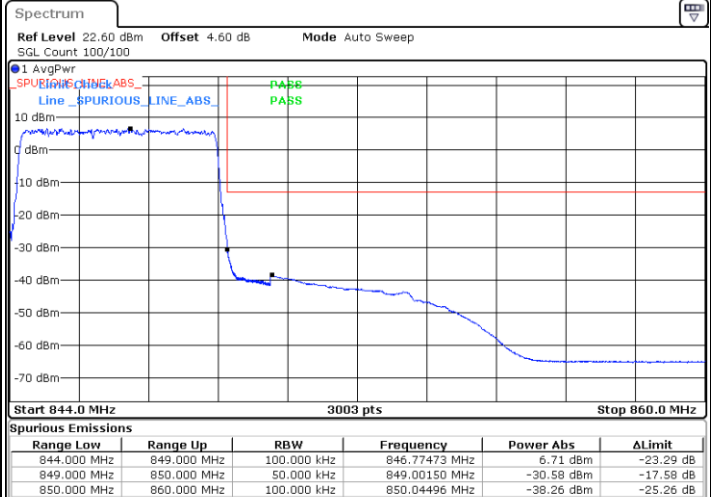

Date: 24 AUG 2020 19:39:57

Highest Band Edge / 1 RB

Date: 24 AUG 2020 19:45:42

Lowest Band Edge / Full RB

Date: 24 AUG 2020 19:38:18

Highest Band Edge / Full RB

Date: 24 AUG 2020 19:44:03

LTE Band 5 / 5MHz / QPSK

Lowest Band Edge / 1 RB

Date: 5 AUG.2020 21:00:16

Highest Band Edge / 1 RB

Date: 5 AUG.2020 21:11:44

Lowest Band Edge / Full RB

Date: 5 AUG.2020 21:03:33

Highest Band Edge / Full RB

Date: 5 AUG.2020 21:15:01

LTE Band 5 / 5MHz / 16QAM

Lowest Band Edge / 1RB

Date: 5 AUG 2020 21:01:55

Highest Band Edge / 1 RB

Date: 5 AUG 2020 21:13:22

Lowest Band Edge / Full RB

Date: 5 AUG 2020 21:05:12

Highest Band Edge / Full RB

Date: 5 AUG 2020 21:16:40

LTE Band 5 / 5MHz / 64QAM

Lowest Band Edge / 1RB

Date: 24 AUG 2020 19:50:13

Highest Band Edge / 1 RB

Date: 24 AUG 2020 19:55:58

Lowest Band Edge / Full RB

Date: 24 AUG 2020 19:48:34