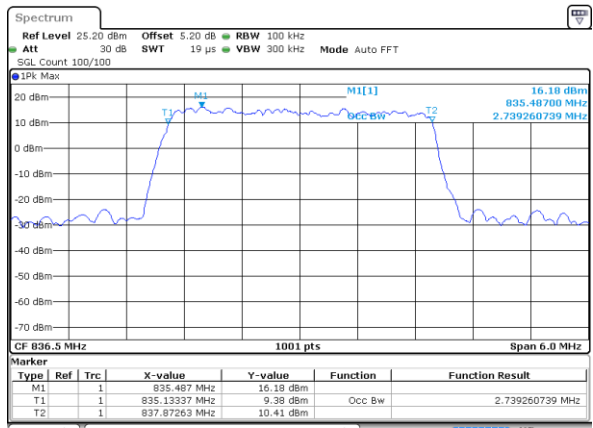

Middle Channel / 3MHz / 64QAM

Date: 24 AUG 2020 19:41:55