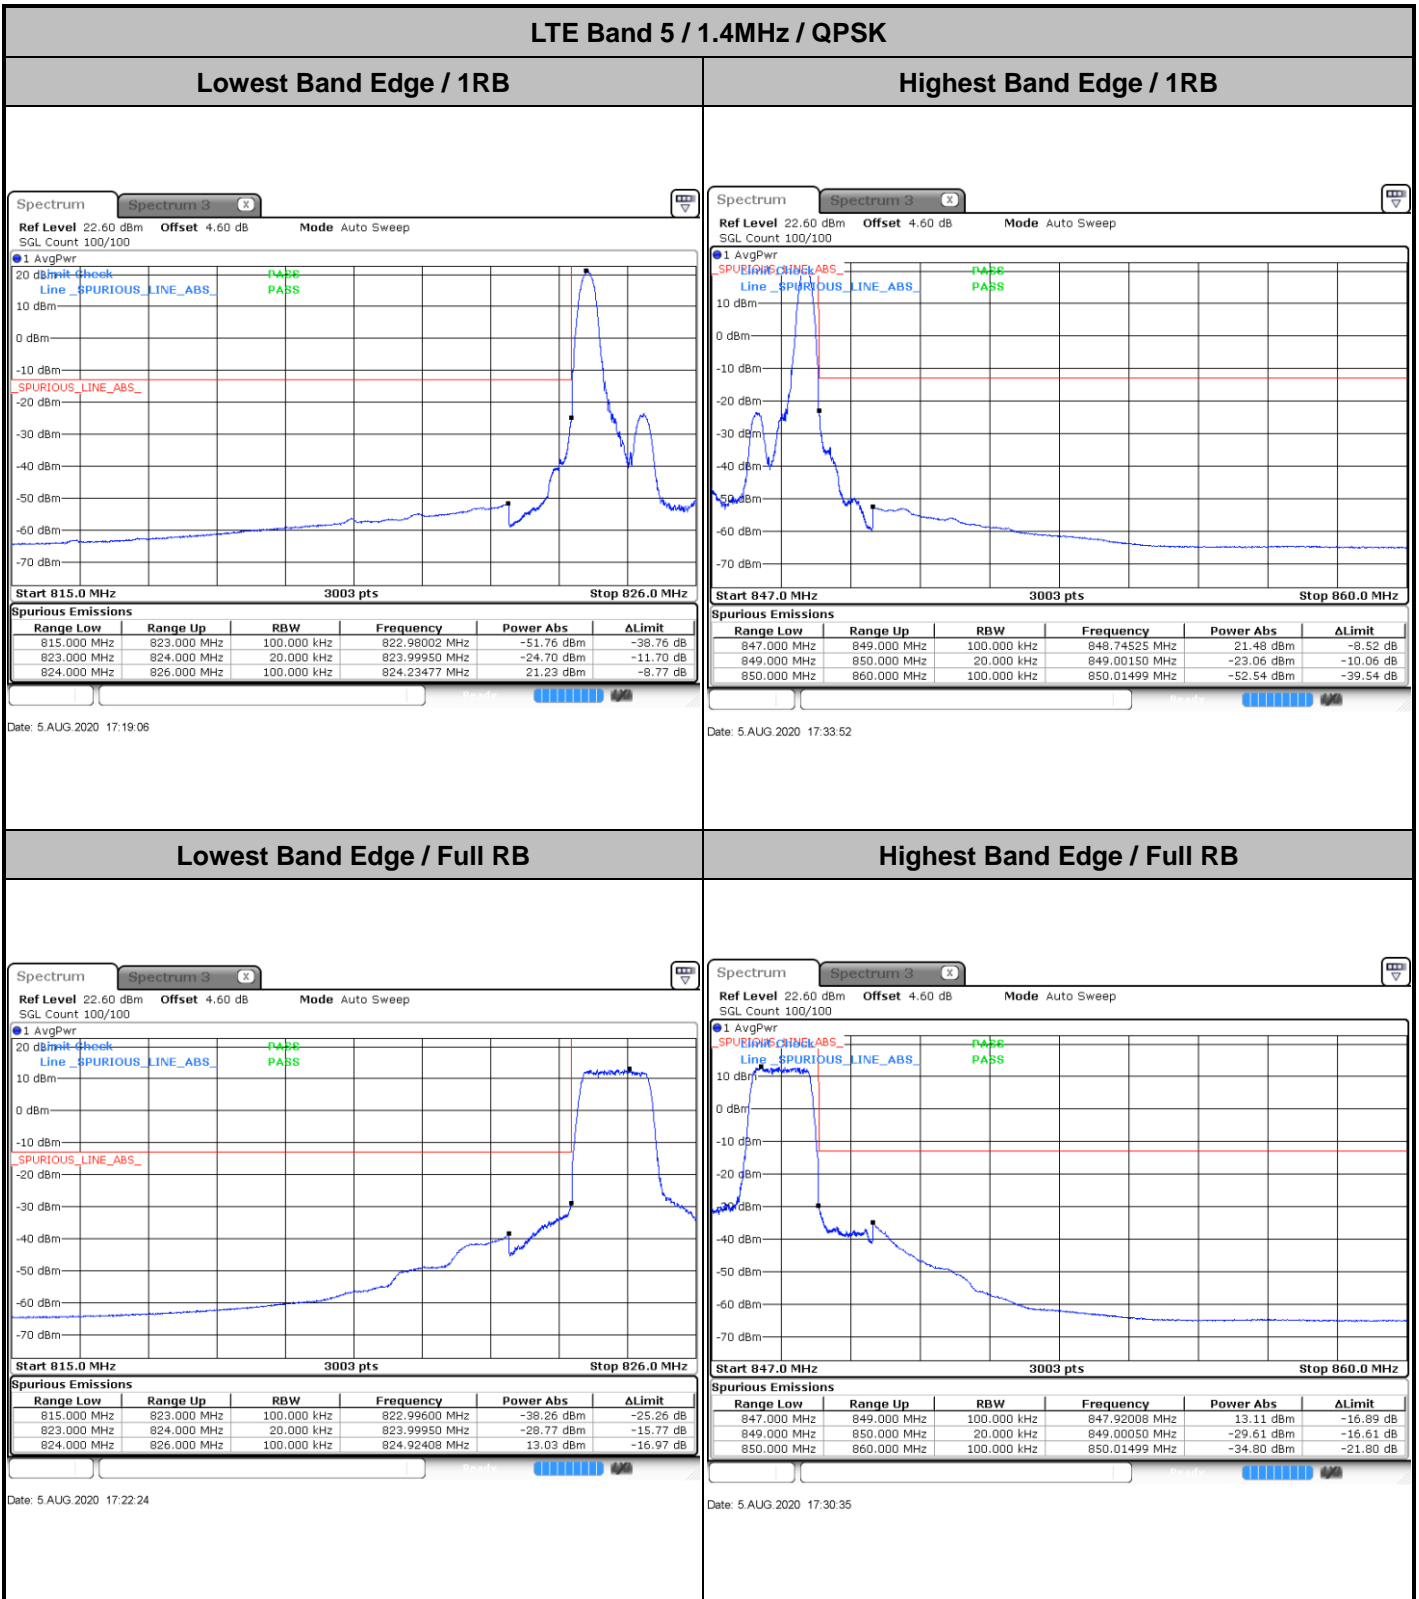

Highest Channel / 1.4MHz / 64QAM

Date: 24 AUG 2020 19:31:59

Highest Channel / 3MHz / 64QAM

Date: 24 AUG 2020 19:42:15

LTE Band 5

Lowest Channel / 5MHz / 64QAM

Date: 24 AUG 2020 19:46:46

Lowest Channel / 10MHz / 64QAM

Date: 24 AUG 2020 20:02:47

Conducted Band Edge

LTE Band 5 / 1.4MHz / 16QAM

Lowest Band Edge / 1 RB

Date: 5 AUG.2020 17:20:45

Highest Band Edge / 1 RB

Date: 5 AUG.2020 17:35:31

Lowest Band Edge / Full RB

Date: 5 AUG.2020 17:24:03

Highest Band Edge / Full RB

Date: 5 AUG.2020 17:32:13

LTE Band 5 / 1.4MHz / 64QAM

Lowest Band Edge / 1 RB

Date: 24 AUG 2020 19:29:41

Highest Band Edge / 1 RB

Date: 24 AUG 2020 19:35:26

Lowest Band Edge / Full RB

Date: 24 AUG 2020 19:28:02

Highest Band Edge / Full RB

Date: 24 AUG 2020 19:33:47

LTE Band 5 / 3MHz / QPSK

Lowest Band Edge / 1RB

Date: 5 AUG 2020 20:20:22

Highest Band Edge / 1 RB