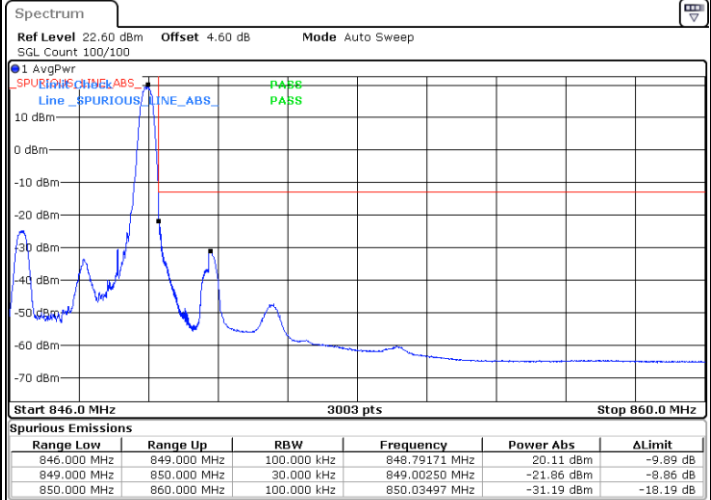

Lowest Band Edge / Full RB

Date: 24 AUG 2020 19:28:02

Highest Band Edge / Full RB

Date: 24 AUG 2020 19:33:47

LTE Band 5 / 3MHz / QPSK

Lowest Band Edge / 1RB

Date: 5 AUG 2020 20:20:22

Highest Band Edge / 1 RB

Date: 5 AUG 2020 20:51:15

Lowest Band Edge / Full RB

Date: 5 AUG 2020 20:23:39

Highest Band Edge / Full RB

Date: 5 AUG 2020 20:54:32

LTE Band 5 / 3MHz / 16QAM

Lowest Band Edge / 1 RB

Date: 5 AUG 2020 20:22:01

Highest Band Edge / 1 RB

Date: 5 AUG 2020 20:52:53

Lowest Band Edge / Full RB

Date: 5 AUG 2020 20:25:18

Highest Band Edge / Full RB

Date: 5 AUG 2020 20:56:11

LTE Band 5 / 3MHz / 64QAM

Lowest Band Edge / 1 RB

Date: 24 AUG 2020 19:39:57

Highest Band Edge / 1 RB

Date: 24 AUG 2020 19:45:42

Lowest Band Edge / Full RB

Date: 24 AUG 2020 19:38:18

Highest Band Edge / Full RB

Date: 24 AUG 2020 19:44:03

LTE Band 5 / 5MHz / QPSK