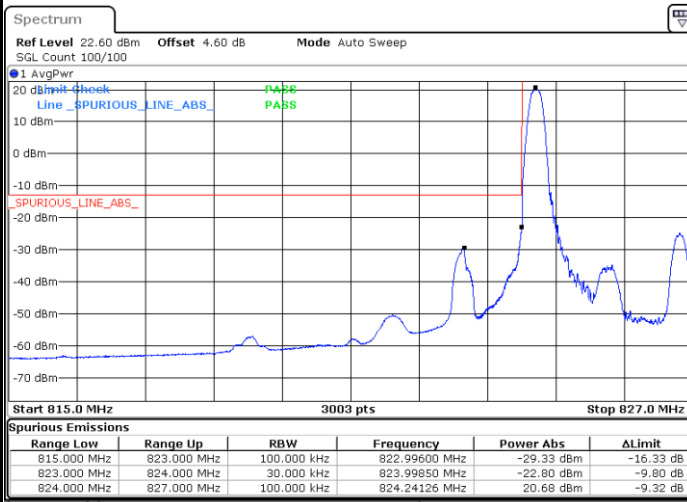

Date: 5 AUG.2020 17:24:03

Highest Band Edge / Full RB

Date: 5 AUG.2020 17:32:13

LTE Band 5 / 1.4MHz / 64QAM

Lowest Band Edge / 1 RB

Date: 24 AUG 2020 19:29:41

Highest Band Edge / 1 RB

Date: 24 AUG 2020 19:35:26

Lowest Band Edge / Full RB

Date: 24 AUG 2020 19:28:02

Highest Band Edge / Full RB

Date: 24 AUG 2020 19:33:47

LTE Band 5 / 3MHz / QPSK

Lowest Band Edge / 1RB

Date: 5 AUG 2020 20:20:22

Highest Band Edge / 1 RB

Date: 5 AUG 2020 20:51:15

Lowest Band Edge / Full RB

Date: 5 AUG 2020 20:23:39

Highest Band Edge / Full RB

Date: 5 AUG 2020 20:54:32

LTE Band 5 / 3MHz / 16QAM

Lowest Band Edge / 1 RB

Date: 5 AUG 2020 20:22:01

Highest Band Edge / 1 RB

Date: 5 AUG 2020 20:52:53

Lowest Band Edge / Full RB

Date: 5 AUG 2020 20:25:18

Highest Band Edge / Full RB

Date: 5 AUG 2020 20:56:11

LTE Band 5 / 3MHz / 64QAM

Lowest Band Edge / 1 RB