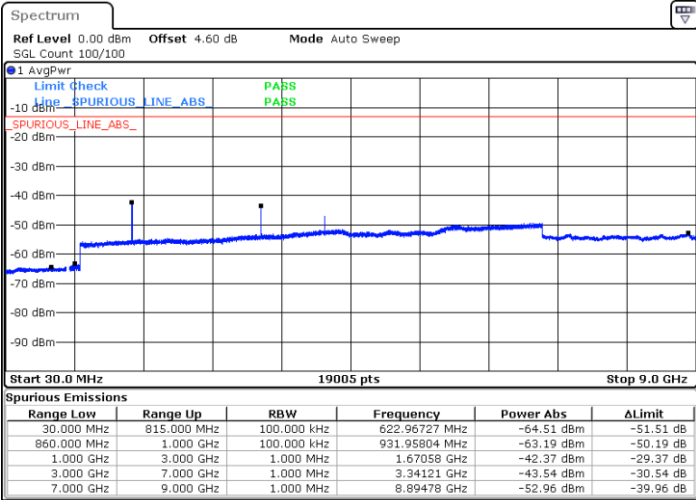

Lowest Band Edge / Full RB

Date: 5 AUG.2020 17:57:33

Highest Band Edge / Full RB

Date: 5 AUG.2020 18:09:01

LTE Band 5 / 10MHz / 64QAM

Lowest Band Edge / 1 RB

Date: 24 AUG 2020 20:00:29

Highest Band Edge / 1 RB

Date: 24 AUG 2020 20:06:14

Lowest Band Edge / Full RB

Date: 24 AUG 2020 19:58:51

Highest Band Edge / Full RB

Date: 24 AUG 2020 20:04:35

Conducted Spurious Emission

LTE Band 5 / 1.4MHz

Highest Channel / QPSK

Date: 5 AUG.2020 17:36:25

Highest Channel / 16QAM

Date: 5 AUG.2020 17:37:18

LTE Band 5 / 3MHz

Lowest Channel / QPSK

Date: 5 AUG.2020 20:26:12

Lowest Channel / 16QAM

Date: 5 AUG.2020 20:27:05

LTE Band 5 / 3MHz

Middle Channel / QPSK

Middle Channel / 16QAM

Date: 5 AUG.2020 20:30:53

Date: 5 AUG.2020 20:48:57

Highest Channel / QPSK

Highest Channel / 16QAM

Date: 5 AUG.2020 20:57:05