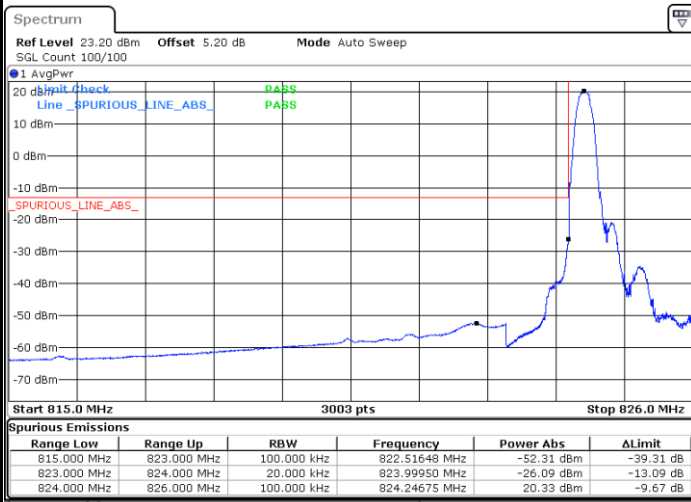

Date: 24 AUG 2020 20:02:47

Conducted Band Edge

LTE Band 5 / 1.4MHz / 16QAM

Lowest Band Edge / 1 RB

Date: 5 AUG.2020 17:20:45

Highest Band Edge / 1 RB

Date: 5 AUG.2020 17:35:31

Lowest Band Edge / Full RB

Date: 5 AUG.2020 17:24:03

Highest Band Edge / Full RB

Date: 5 AUG.2020 17:32:13

LTE Band 5 / 1.4MHz / 64QAM

Lowest Band Edge / 1 RB

Date: 24 AUG 2020 19:29:41

Highest Band Edge / 1 RB

Date: 24 AUG 2020 19:35:26

Lowest Band Edge / Full RB

Date: 24 AUG 2020 19:28:02

Highest Band Edge / Full RB

Date: 24 AUG 2020 19:33:47

LTE Band 5 / 3MHz / QPSK

Lowest Band Edge / 1RB

Date: 5 AUG 2020 20:20:22

Highest Band Edge / 1 RB

Date: 5 AUG 2020 20:51:15

Lowest Band Edge / Full RB

Date: 5 AUG 2020 20:23:39

Highest Band Edge / Full RB

Date: 5 AUG 2020 20:54:32

LTE Band 5 / 3MHz / 16QAM

Lowest Band Edge / 1 RB

Date: 5 AUG 2020 20:22:01