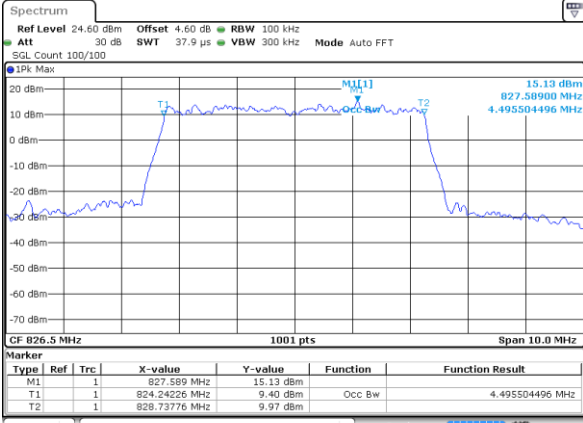

Date: 5 AUG 2020 20:27:25

Highest Channel / 3MHz / QPSK

Date: 5 AUG 2020 20:49:07

Highest Channel / 3MHz / 16QAM

Date: 5 AUG 2020 20:49:17

LTE Band 5

Lowest Channel / 5MHz / QPSK

Date: 5 AUG 2020 20:58:08