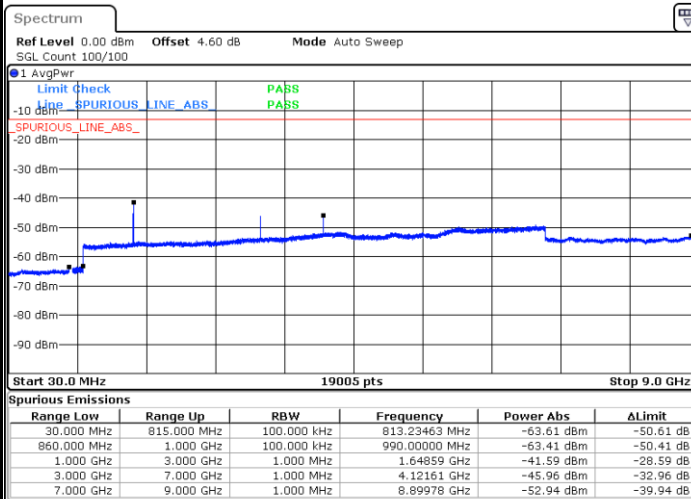

Lowest Band Edge / Full RB

Date: 5 AUG.2020 17:57:33

Highest Band Edge / Full RB

Date: 5 AUG.2020 18:09:01

LTE Band 5 / 10MHz / 64QAM

Lowest Band Edge / 1 RB

Date: 24 AUG 2020 20:00:29

Highest Band Edge / 1 RB

Date: 24 AUG 2020 20:06:14

Lowest Band Edge / Full RB

Date: 24 AUG 2020 19:58:51

Highest Band Edge / Full RB

Date: 24 AUG 2020 20:04:35

Conducted Spurious Emission

LTE Band 5 / 1.4MHz

Highest Channel / QPSK

Date: 5 AUG.2020 17:36:25

Highest Channel / 16QAM

Date: 5 AUG.2020 17:37:18

LTE Band 5 / 3MHz

Lowest Channel / QPSK

Date: 5 AUG.2020 20:26:12

Lowest Channel / 16QAM

Date: 5 AUG.2020 20:27:05

LTE Band 5 / 3MHz

Middle Channel / QPSK

Middle Channel / 16QAM

Date: 5 AUG.2020 20:30:53

Date: 5 AUG.2020 20:48:57

Highest Channel / QPSK

Highest Channel / 16QAM

Date: 5 AUG.2020 20:57:05