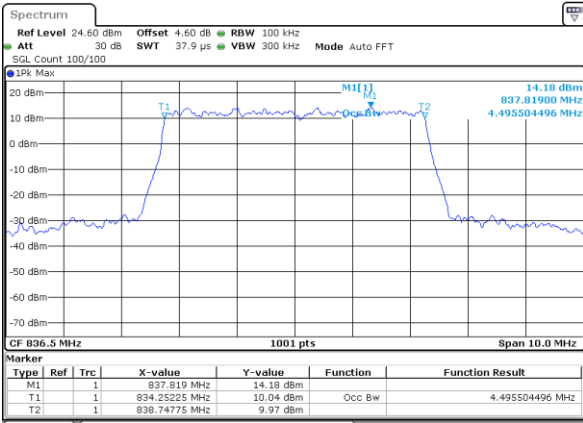

Middle Channel / 5MHz / QPSK

Date: 5 AUG 2020 21:07:09