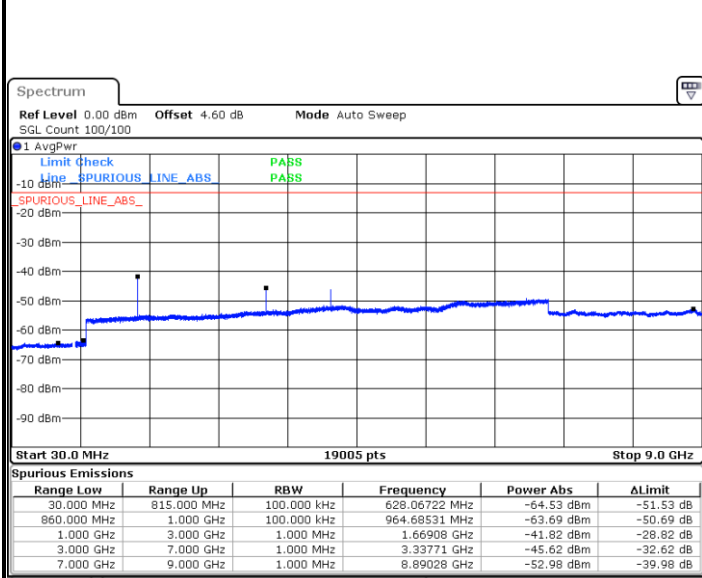

Date: 24 AUG 2020 20:06:14

Lowest Band Edge / Full RB

Date: 24 AUG 2020 19:58:51

Highest Band Edge / Full RB

Date: 24 AUG 2020 20:04:35

Conducted Spurious Emission

LTE Band 5 / 1.4MHz

Highest Channel / QPSK

LTE Band 5 / 3MHz

Middle Channel / QPSK

Middle Channel / 16QAM

Date: 5 AUG.2020 20:30:53

Date: 5 AUG.2020 20:48:57

Highest Channel / QPSK

Highest Channel / 16QAM

Date: 5 AUG.2020 20:57:05

Date: 5 AUG.2020 20:57:58

LTE Band 5 / 5MHz

Lowest Channel / QPSK

Date: 5 AUG.2020 21:06:06

Lowest Channel / 16QAM

Date: 5 AUG.2020 21:06:59

Middle Channel / QPSK

Date: 5 AUG.2020 21:08:33

Middle Channel / 16QAM

Date: 5 AUG.2020 21:09:26

LTE Band 5 / 5MHz

Highest Channel / QPSK

Date: 5 AUG.2020 21:17:34

Highest Channel / 16QAM

Date: 5 AUG.2020 21:26:13

LTE Band 5 / 10MHz