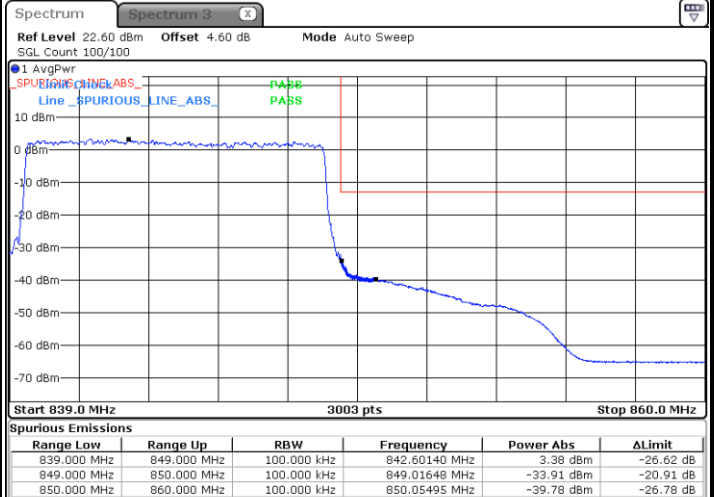

Highest Band Edge / Full RB

Date: 24 AUG 2020 19:54:19

LTE Band 5 / 10MHz / QPSK

Lowest Band Edge / 1 RB

Date: 5 AUG 2020 17:52:37

Highest Band Edge / 1 RB

Date: 5 AUG 2020 18:04:05

Lowest Band Edge / Full RB

Date: 5 AUG 2020 17:55:54

Highest Band Edge / Full RB

Date: 5 AUG 2020 18:07:22

LTE Band 5 / 10MHz / 16QAM

Lowest Band Edge / 1 RB

Date: 5 AUG.2020 17:54:16

Highest Band Edge / 1 RB

Date: 5 AUG.2020 18:05:44

Lowest Band Edge / Full RB

Date: 5 AUG.2020 17:57:33

Highest Band Edge / Full RB

Date: 5 AUG.2020 18:09:01

LTE Band 5 / 10MHz / 64QAM

Lowest Band Edge / 1 RB

Date: 24 AUG 2020 20:00:29

Highest Band Edge / 1 RB

Date: 24 AUG 2020 20:06:14

Lowest Band Edge / Full RB

Date: 24 AUG 2020 19:58:51

Highest Band Edge / Full RB

Date: 24 AUG 2020 20:04:35

Conducted Spurious Emission

LTE Band 5 / 1.4MHz

Highest Channel / QPSK