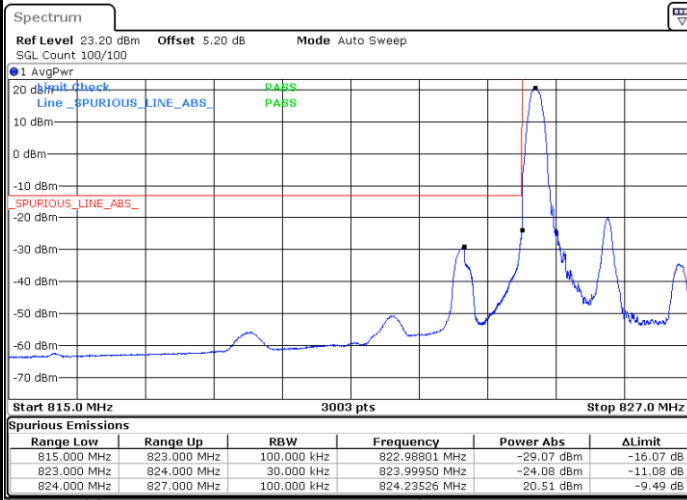

Date: 5 AUG 2020 20:51:15

Lowest Band Edge / Full RB

Date: 5 AUG 2020 20:23:39

Highest Band Edge / Full RB

Date: 5 AUG 2020 20:54:32

LTE Band 5 / 3MHz / 16QAM

Lowest Band Edge / 1 RB

Date: 5 AUG 2020 20:22:01

Highest Band Edge / 1 RB

Date: 5 AUG 2020 20:52:53

Lowest Band Edge / Full RB

Date: 5 AUG 2020 20:25:18

Highest Band Edge / Full RB

Date: 5 AUG 2020 20:56:11

LTE Band 5 / 3MHz / 64QAM

Lowest Band Edge / 1 RB

Date: 24 AUG 2020 19:39:57

Highest Band Edge / 1 RB

Date: 24 AUG 2020 19:45:42

Lowest Band Edge / Full RB

Date: 24 AUG 2020 19:38:18

Highest Band Edge / Full RB

Date: 24 AUG 2020 19:44:03

LTE Band 5 / 5MHz / QPSK