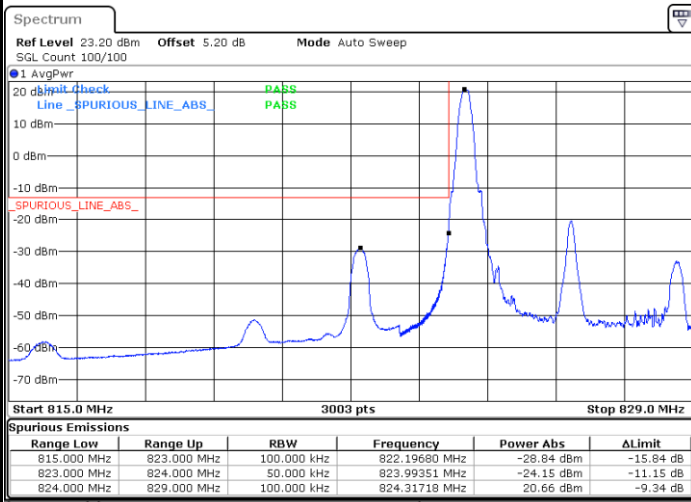

Lowest Band Edge / 1 RB

Date: 5 AUG.2020 21:00:16

Highest Band Edge / 1 RB

Date: 5 AUG.2020 21:11:44

Lowest Band Edge / Full RB

Date: 5 AUG.2020 21:03:33

Highest Band Edge / Full RB

Date: 5 AUG.2020 21:15:01

LTE Band 5 / 5MHz / 16QAM

Lowest Band Edge / 1RB

Date: 5 AUG 2020 21:01:55

Highest Band Edge / 1 RB

Date: 5 AUG 2020 21:13:22

Lowest Band Edge / Full RB

Date: 5 AUG 2020 21:05:12

Highest Band Edge / Full RB

Date: 5 AUG 2020 21:16:40

LTE Band 5 / 5MHz / 64QAM

Lowest Band Edge / 1RB

Date: 24 AUG 2020 19:50:13

Highest Band Edge / 1 RB

Date: 24 AUG 2020 19:55:58

Lowest Band Edge / Full RB

Date: 24 AUG 2020 19:48:34

Highest Band Edge / Full RB

Date: 24 AUG 2020 19:54:19

LTE Band 5 / 10MHz / QPSK

Lowest Band Edge / 1 RB

Date: 5 AUG 2020 17:52:37

Highest Band Edge / 1 RB

Date: 5 AUG 2020 18:04:05

Lowest Band Edge / Full RB