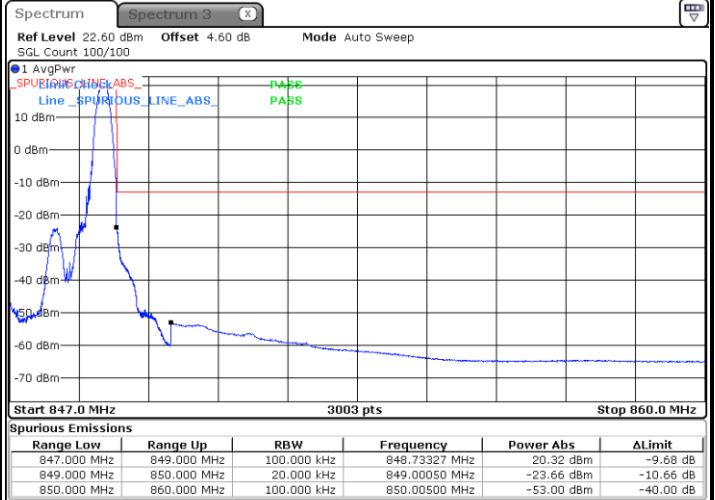

Date: 24 AUG 2020 20:02:47

Conducted Band Edge

LTE Band 5 / 1.4MHz / QPSK

Lowest Band Edge / 1RB

Date: 5 AUG.2020 17:19:06

Highest Band Edge / 1RB

Date: 5 AUG.2020 17:33:52

Lowest Band Edge / Full RB

Date: 5 AUG.2020 17:22:24

Highest Band Edge / Full RB

Date: 5 AUG.2020 17:30:35

LTE Band 5 / 1.4MHz / 16QAM

Lowest Band Edge / 1 RB

Date: 5 AUG.2020 17:20:45

Highest Band Edge / 1 RB

Date: 5 AUG.2020 17:35:31

Lowest Band Edge / Full RB

Date: 5 AUG.2020 17:24:03

Highest Band Edge / Full RB

Date: 5 AUG.2020 17:32:13

LTE Band 5 / 1.4MHz / 64QAM

Lowest Band Edge / 1 RB

Date: 24 AUG 2020 19:29:41

Highest Band Edge / 1 RB

Date: 24 AUG 2020 19:35:26

Lowest Band Edge / Full RB

Date: 24 AUG 2020 19:28:02

Highest Band Edge / Full RB

Date: 24 AUG 2020 19:33:47

LTE Band 5 / 3MHz / QPSK

Lowest Band Edge / 1RB

Date: 5 AUG 2020 20:20:22