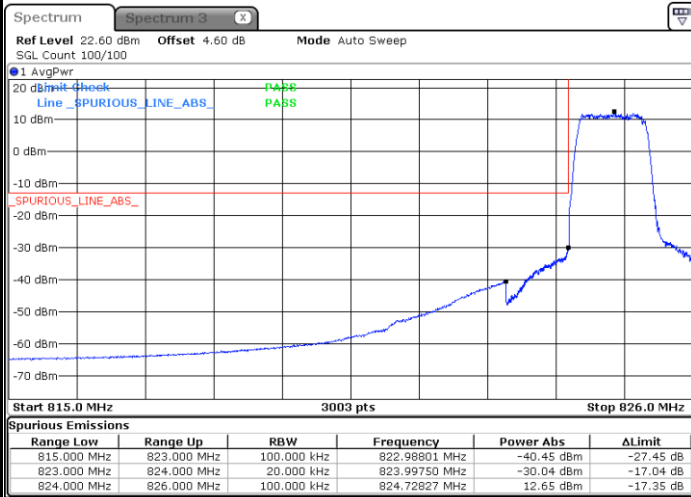

Date: 24 AUG 2020 20:02:47

Conducted Band Edge

LTE Band 5 / 1.4MHz / QPSK

Lowest Band Edge / 1RB

Date: 5 AUG.2020 17:19:06

Highest Band Edge / 1RB

Date: 5 AUG.2020 17:33:52

Lowest Band Edge / Full RB

Date: 5 AUG.2020 17:22:24

Highest Band Edge / Full RB

Date: 5 AUG.2020 17:30:35

LTE Band 5 / 1.4MHz / 16QAM

Lowest Band Edge / 1 RB

Date: 5 AUG.2020 17:20:45

Highest Band Edge / 1 RB

Date: 5 AUG.2020 17:35:31

Lowest Band Edge / Full RB

Date: 5 AUG.2020 17:24:03

Highest Band Edge / Full RB

Date: 5 AUG.2020 17:32:13

LTE Band 5 / 1.4MHz / 64QAM

Lowest Band Edge / 1 RB

Date: 24 AUG 2020 19:29:41

Highest Band Edge / 1 RB

Date: 24 AUG 2020 19:35:26

Lowest Band Edge / Full RB

Date: 24 AUG 2020 19:28:02

Highest Band Edge / Full RB

Date: 24 AUG 2020 19:33:47

LTE Band 5 / 3MHz / QPSK

Lowest Band Edge / 1RB

Date: 5 AUG 2020 20:20:22