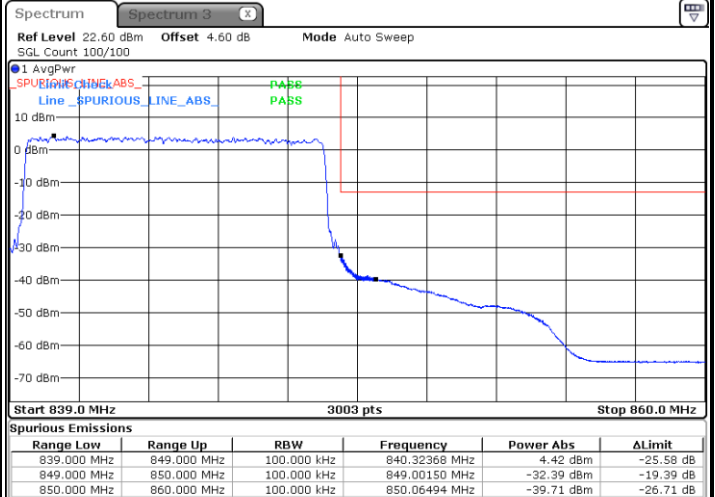

Highest Band Edge / Full RB

Date: 5 AUG.2020 21:16:40

LTE Band 5 / 5MHz / 64QAM

Lowest Band Edge / 1RB

Date: 24 AUG 2020 19:50:13

Highest Band Edge / 1 RB

Date: 24 AUG 2020 19:55:58

Lowest Band Edge / Full RB

Date: 24 AUG 2020 19:48:34

Highest Band Edge / Full RB

Date: 24 AUG 2020 19:54:19

LTE Band 5 / 10MHz / QPSK

Lowest Band Edge / 1 RB

Date: 5 AUG 2020 17:52:37

Highest Band Edge / 1 RB

Date: 5 AUG 2020 18:04:05

Lowest Band Edge / Full RB

Date: 5 AUG 2020 17:55:54

Highest Band Edge / Full RB

Date: 5 AUG 2020 18:07:22

LTE Band 5 / 10MHz / 16QAM

Lowest Band Edge / 1 RB

Date: 5 AUG.2020 17:54:16

Highest Band Edge / 1 RB

Date: 5 AUG.2020 18:05:44

Lowest Band Edge / Full RB

Date: 5 AUG.2020 17:57:33

Highest Band Edge / Full RB

Date: 5 AUG.2020 18:09:01

LTE Band 5 / 10MHz / 64QAM

Lowest Band Edge / 1 RB

Date: 24 AUG 2020 20:00:29