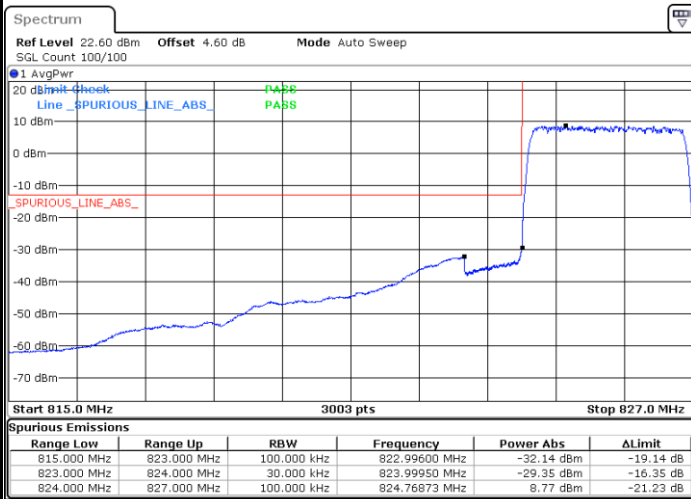

Lowest Band Edge / Full RB

Date: 5 AUG.2020 17:24:03

Highest Band Edge / Full RB

Date: 5 AUG.2020 17:32:13

LTE Band 5 / 1.4MHz / 64QAM

Lowest Band Edge / 1 RB

Date: 24 AUG 2020 19:29:41

Highest Band Edge / 1 RB

Date: 24 AUG 2020 19:35:26

Lowest Band Edge / Full RB

Date: 24 AUG 2020 19:28:02

Highest Band Edge / Full RB

Date: 24 AUG 2020 19:33:47

LTE Band 5 / 3MHz / QPSK

Lowest Band Edge / 1RB

Date: 5 AUG 2020 20:20:22

Highest Band Edge / 1 RB

Date: 5 AUG 2020 20:51:15

Lowest Band Edge / Full RB

Date: 5 AUG 2020 20:23:39

Highest Band Edge / Full RB

Date: 5 AUG 2020 20:54:32

LTE Band 5 / 3MHz / 16QAM

Lowest Band Edge / 1 RB

Date: 5 AUG. 2020 20:22:01

Highest Band Edge / 1 RB

Date: 5 AUG. 2020 20:52:53

Lowest Band Edge / Full RB

Date: 5 AUG. 2020 20:25:18

Highest Band Edge / Full RB

Date: 5 AUG. 2020 20:56:11

LTE Band 5 / 3MHz / 64QAM