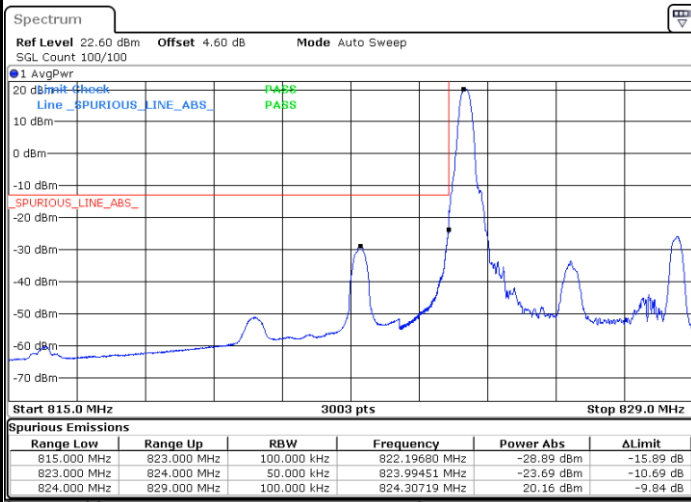

Date: 5 AUG. 2020 20:22:01

Highest Band Edge / 1 RB

Date: 5 AUG. 2020 20:52:53

Lowest Band Edge / Full RB

Date: 5 AUG. 2020 20:25:18

Highest Band Edge / Full RB

Date: 5 AUG. 2020 20:56:11

LTE Band 5 / 3MHz / 64QAM

Lowest Band Edge / 1 RB

Date: 24 AUG 2020 19:39:57

Highest Band Edge / 1 RB

Date: 24 AUG 2020 19:45:42

Lowest Band Edge / Full RB

Date: 24 AUG 2020 19:38:18

Highest Band Edge / Full RB

Date: 24 AUG 2020 19:44:03

LTE Band 5 / 5MHz / QPSK

Lowest Band Edge / 1 RB

Date: 5 AUG.2020 21:00:16

Highest Band Edge / 1 RB

Date: 5 AUG.2020 21:11:44

Lowest Band Edge / Full RB

Date: 5 AUG.2020 21:03:33

Highest Band Edge / Full RB