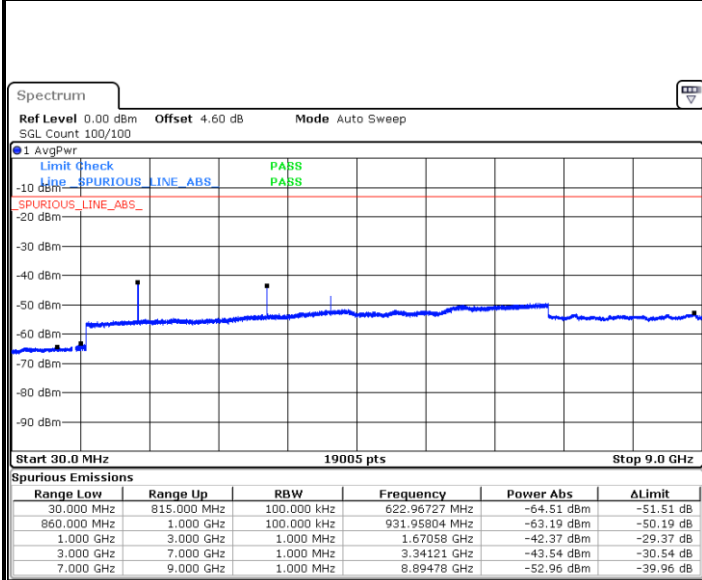

Date: 5 AUG.2020 18:05:44

Lowest Band Edge / Full RB

Date: 5 AUG.2020 17:57:33

Highest Band Edge / Full RB

Date: 5 AUG.2020 18:09:01

LTE Band 5 / 10MHz / 64QAM

Lowest Band Edge / 1 RB

Date: 24 AUG 2020 20:00:29

Highest Band Edge / 1 RB

Date: 24 AUG 2020 20:06:14

Lowest Band Edge / Full RB

Date: 24 AUG 2020 19:58:51

Highest Band Edge / Full RB

Date: 24 AUG 2020 20:04:35

Conducted Spurious Emission

LTE Band 5 / 1.4MHz

Highest Channel / QPSK

Date: 5 AUG.2020 17:36:25

Highest Channel / 16QAM

Date: 5 AUG.2020 17:37:18

LTE Band 5 / 3MHz

Lowest Channel / QPSK

Date: 5 AUG.2020 20:26:12

Lowest Channel / 16QAM

Date: 5 AUG.2020 20:27:05

LTE Band 5 / 3MHz

Middle Channel / QPSK

Date: 5 AUG.2020 20:30:53

Middle Channel / 16QAM

Date: 5 AUG.2020 20:48:57

Highest Channel / QPSK

Date: 5 AUG.2020 20:57:05