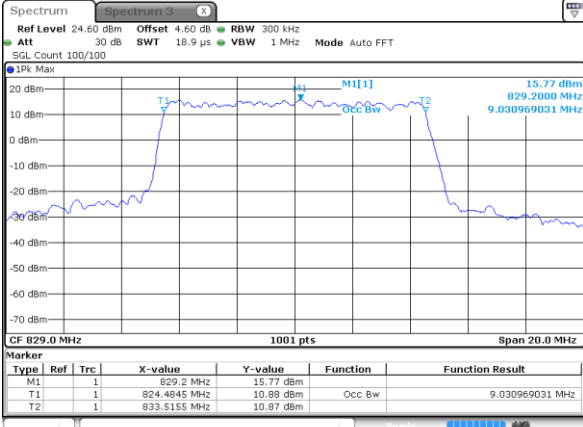

Highest Channel / 5MHz / 16QAM

Date: 5 AUG 2020 21:09:46

LTE Band 5

Lowest Channel / 10MHz / QPSK

Date: 5 AUG 2020 17:50:29

Lowest Channel / 10MHz / 16QAM

Date: 5 AUG 2020 17:50:39

Middle Channel / 10MHz / QPSK