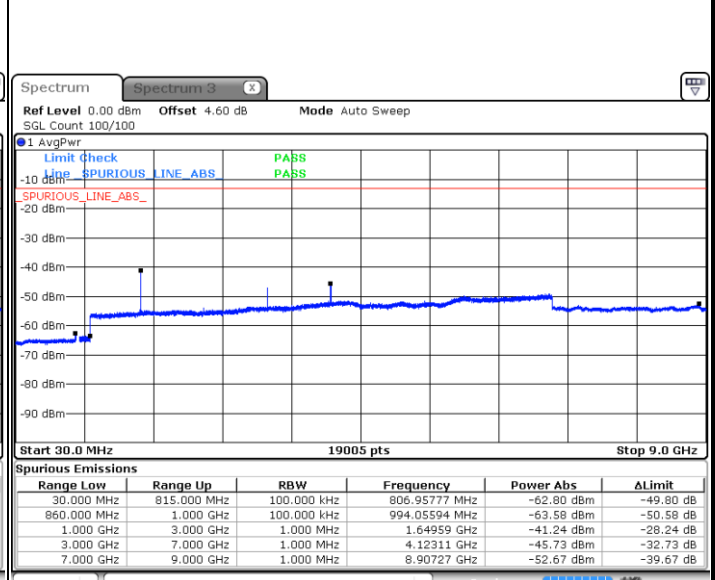

Highest Channel / 16QAM

Date: 5 AUG.2020 20:57:58

LTE Band 5 / 5MHz

Lowest Channel / QPSK

Date: 5 AUG.2020 21:06:06

Lowest Channel / 16QAM

Date: 5 AUG.2020 21:06:59

Middle Channel / QPSK

Date: 5 AUG.2020 21:08:33

Middle Channel / 16QAM

Date: 5 AUG.2020 21:09:26

LTE Band 5 / 5MHz

Highest Channel / QPSK

Date: 5 AUG.2020 21:17:34

Highest Channel / 16QAM

Date: 5 AUG.2020 21:26:13

LTE Band 5 / 10MHz

Lowest Channel / QPSK

Date: 5 AUG.2020 17:58:27

Lowest Channel / 16QAM

Date: 5 AUG.2020 17:58:20

LTE Band 5 / 10MHz

Middle Channel / QPSK

Date: 5 AUG.2020 18:00:54

Middle Channel / 16QAM

Date: 5 AUG.2020 18:01:47

Highest Channel / QPSK

Date: 5 AUG.2020 18:09:55

Highest Channel / 16QAM

Date: 5 AUG.2020 18:10:48

LTE Band 5 / 1.4MHz

Lowest Channel / 64QAM