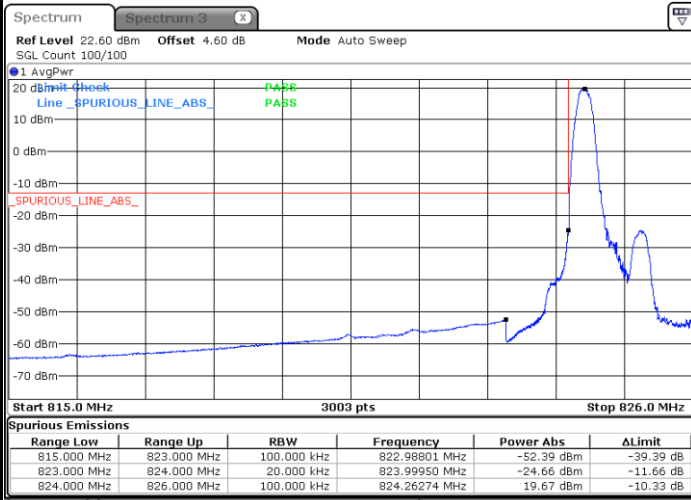

Date: 24 AUG 2020 20:02:47

Conducted Band Edge

LTE Band 5 / 1.4MHz / QPSK

Lowest Band Edge / 1RB

Date: 5 AUG.2020 17:19:06

Highest Band Edge / 1RB

Date: 5 AUG.2020 17:33:52

Lowest Band Edge / Full RB

Date: 5 AUG.2020 17:22:24

Highest Band Edge / Full RB

Date: 5 AUG.2020 17:30:35

LTE Band 5 / 1.4MHz / 16QAM

Lowest Band Edge / 1 RB

Date: 5 AUG.2020 17:20:45

Highest Band Edge / 1 RB

Date: 5 AUG.2020 17:35:31

Lowest Band Edge / Full RB

Date: 5 AUG.2020 17:24:03

Highest Band Edge / Full RB

Date: 5 AUG.2020 17:32:13

LTE Band 5 / 1.4MHz / 64QAM

Lowest Band Edge / 1 RB

Date: 24 AUG 2020 19:29:41

Highest Band Edge / 1 RB

Date: 24 AUG 2020 19:35:26

Lowest Band Edge / Full RB

Date: 24 AUG 2020 19:28:02

Highest Band Edge / Full RB

Date: 24 AUG 2020 19:33:47

LTE Band 5 / 3MHz / QPSK

Lowest Band Edge / 1RB

Date: 5 AUG 2020 20:20:22