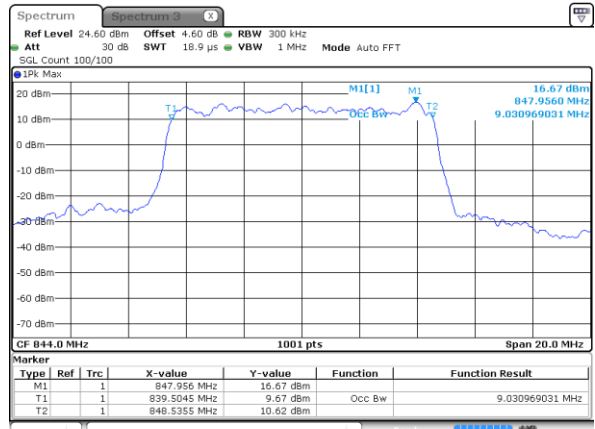

Date: 5 AUG 2020 17:59:30

Middle Channel / 10MHz / 16QAM

Date: 5 AUG 2020 17:59:40

Highest Channel / 10MHz / QPSK

Date: 5 AUG 2020 18:01:57

Highest Channel / 10MHz / 16QAM

Date: 5 AUG 2020 18:02:07

LTE Band 5