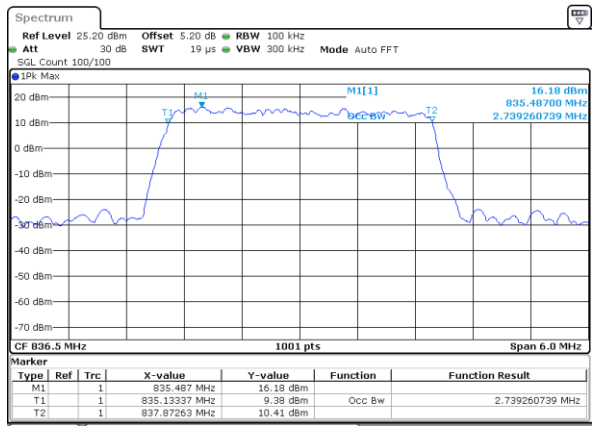

Lowest Channel / 1.4MHz / 64QAM

Date: 24 AUG 2020 19:26:14

Lowest Channel / 3MHz / 64QAM

Date: 24 AUG 2020 19:36:30

Middle Channel / 1.4MHz / 64QAM

Date: 24 AUG 2020 19:31:39

Middle Channel / 3MHz / 64QAM

Date: 24 AUG 2020 19:41:55

Highest Channel / 1.4MHz / 64QAM

Date: 24 AUG 2020 19:31:59

Highest Channel / 3MHz / 64QAM

Date: 24 AUG 2020 19:42:15

LTE Band 5

Lowest Channel / 5MHz / 64QAM

Date: 24 AUG 2020 19:46:46

Lowest Channel / 10MHz / 64QAM