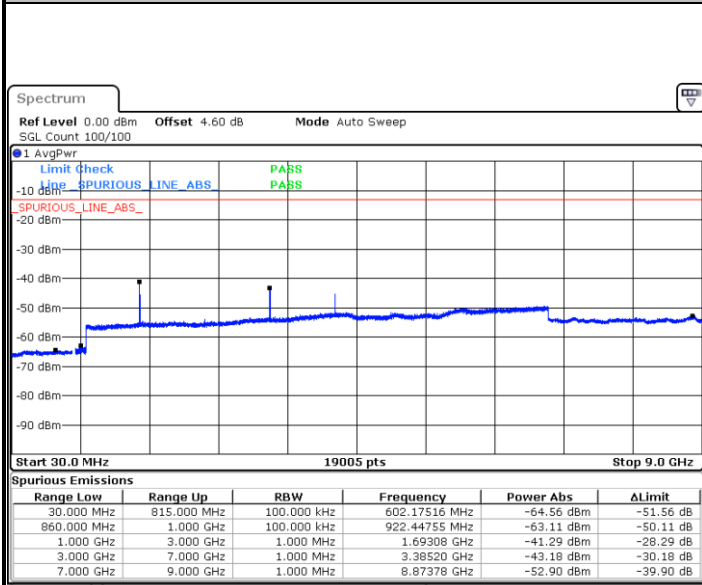

Highest Band Edge / 1 RB

Date: 24 AUG 2020 20:06:14

Lowest Band Edge / Full RB

Date: 24 AUG 2020 19:58:51

Highest Band Edge / Full RB

Date: 24 AUG 2020 20:04:35

Conducted Spurious Emission

LTE Band 5 / 1.4MHz

Highest Channel / QPSK

Date: 5 AUG.2020 17:36:25

Highest Channel / 16QAM

Date: 5 AUG.2020 17:37:18

LTE Band 5 / 3MHz

Lowest Channel / QPSK

Date: 5 AUG.2020 20:26:12

Lowest Channel / 16QAM

Date: 5 AUG.2020 20:27:05

LTE Band 5 / 3MHz

Middle Channel / QPSK

Date: 5 AUG.2020 20:30:53

Middle Channel / 16QAM

Date: 5 AUG.2020 20:48:57

Highest Channel / QPSK

Date: 5 AUG.2020 20:57:05

Highest Channel / 16QAM

Date: 5 AUG.2020 20:57:58

LTE Band 5 / 5MHz

Lowest Channel / QPSK

Date: 5 AUG.2020 21:06:06

Lowest Channel / 16QAM

Date: 5 AUG.2020 21:06:59

Middle Channel / QPSK