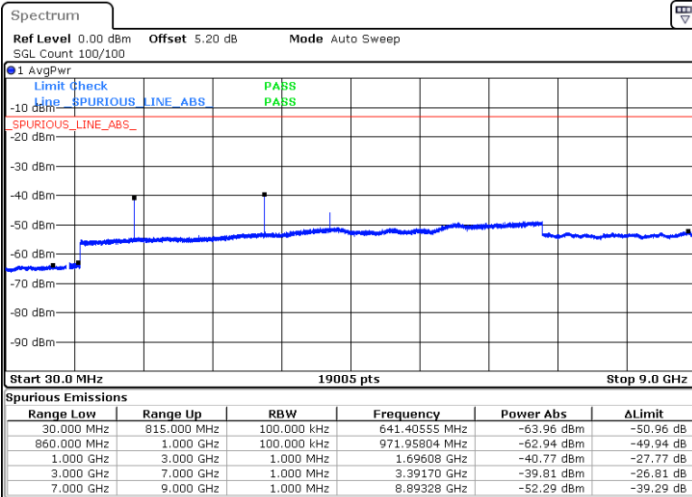

LTE Band 5 / 10MHz

Lowest Channel / QPSK

Date: 5 AUG.2020 17:58:27

Lowest Channel / 16QAM

Date: 5 AUG.2020 17:58:20

LTE Band 5 / 10MHz

Middle Channel / QPSK

Date: 5 AUG.2020 18:00:54

Middle Channel / 16QAM

Date: 5 AUG.2020 18:01:47

Highest Channel / QPSK

Date: 5 AUG.2020 18:09:55

Highest Channel / 16QAM

Date: 5 AUG.2020 18:10:48

LTE Band 5 / 1.4MHz

Lowest Channel / 64QAM

Middle Channel / 64QAM

Date: 24 AUG.2020 19:30:35

Date: 24 AUG.2020 19:31:29

Highest Channel / 64QAM

Date: 24 AUG.2020 19:36:20

LTE Band 5 / 3MHz

Lowest Channel / 64QAM

Middle Channel / 64QAM

Date: 24 AUG.2020 19:40:51

Date: 24 AUG.2020 19:41:45

Highest Channel / 64QAM

Date: 24 AUG.2020 19:46:36

LTE Band 5 / 5MHz

Lowest Channel / 64QAM

Middle Channel / 64QAM

Date: 24 AUG.2020 19:51:07