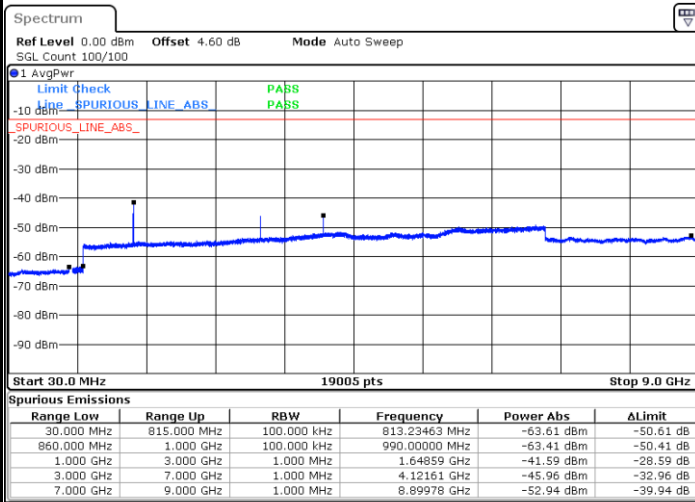

Date: 5 AUG.2020 18:05:44

Lowest Band Edge / Full RB

Date: 5 AUG.2020 17:57:33

Highest Band Edge / Full RB

Date: 5 AUG.2020 18:09:01

LTE Band 5 / 10MHz / 64QAM

Lowest Band Edge / 1 RB

Date: 24 AUG 2020 20:00:29

Highest Band Edge / 1 RB

Date: 24 AUG 2020 20:06:14

Lowest Band Edge / Full RB

Date: 24 AUG 2020 19:58:51

Highest Band Edge / Full RB

Date: 24 AUG 2020 20:04:35

Conducted Spurious Emission

LTE Band 5 / 1.4MHz

Highest Channel / QPSK

Date: 5 AUG.2020 17:36:25

Highest Channel / 16QAM

Date: 5 AUG.2020 17:37:18

LTE Band 5 / 3MHz

Lowest Channel / QPSK

Date: 5 AUG.2020 20:26:12

Lowest Channel / 16QAM

Date: 5 AUG.2020 20:27:05

LTE Band 5 / 3MHz

Middle Channel / QPSK

Date: 5 AUG.2020 20:30:53

Middle Channel / 16QAM

Date: 5 AUG.2020 20:48:57

Highest Channel / QPSK

Date: 5 AUG.2020 20:57:05