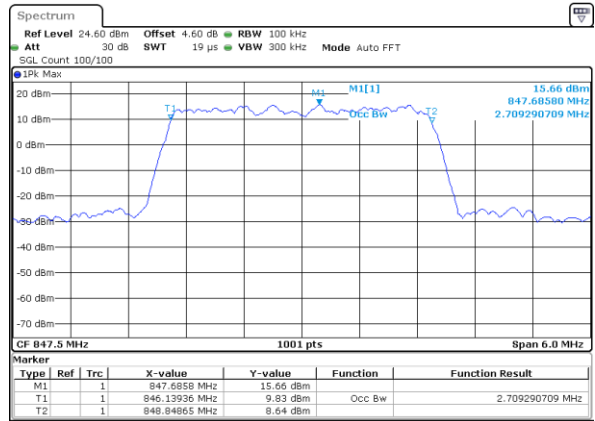

LTE Band 5

Lowest Channel / 3MHz / QPSK

Date: 5 AUG 2020 20:18:14

Lowest Channel / 3MHz / 16QAM

Date: 5 AUG 2020 20:18:24

Middle Channel / 3MHz / QPSK

Date: 5 AUG 2020 20:27:15

Middle Channel / 3MHz / 16QAM

Date: 5 AUG 2020 20:27:25

Highest Channel / 3MHz / QPSK

Date: 5 AUG 2020 20:49:07

Highest Channel / 3MHz / 16QAM

Date: 5 AUG 2020 20:49:17

LTE Band 5

Lowest Channel / 5MHz / QPSK

Date: 5 AUG 2020 20:58:08