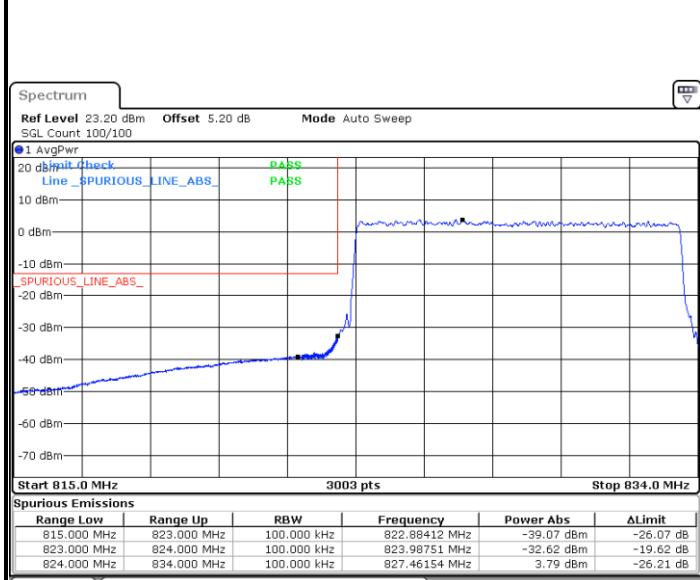

Date: 24 AUG 2020 19:48:34

Highest Band Edge / Full RB

Date: 24 AUG 2020 19:54:19

LTE Band 5 / 10MHz / QPSK

Lowest Band Edge / 1 RB

Date: 5 AUG 2020 17:52:37

Highest Band Edge / 1 RB

Date: 5 AUG 2020 18:04:05

Lowest Band Edge / Full RB

Date: 5 AUG 2020 17:55:54

Highest Band Edge / Full RB

Date: 5 AUG 2020 18:07:22

LTE Band 5 / 10MHz / 16QAM

Lowest Band Edge / 1 RB

Date: 5 AUG.2020 17:54:16

Highest Band Edge / 1 RB

Date: 5 AUG.2020 18:05:44

Lowest Band Edge / Full RB

Date: 5 AUG.2020 17:57:33

Highest Band Edge / Full RB

Date: 5 AUG.2020 18:09:01

LTE Band 5 / 10MHz / 64QAM

Lowest Band Edge / 1 RB

Date: 24 AUG 2020 20:00:29

Highest Band Edge / 1 RB

Date: 24 AUG 2020 20:06:14

Lowest Band Edge / Full RB

Date: 24 AUG 2020 19:58:51

Highest Band Edge / Full RB

Date: 24 AUG 2020 20:04:35

Conducted Spurious Emission

LTE Band 5 / 1.4MHz