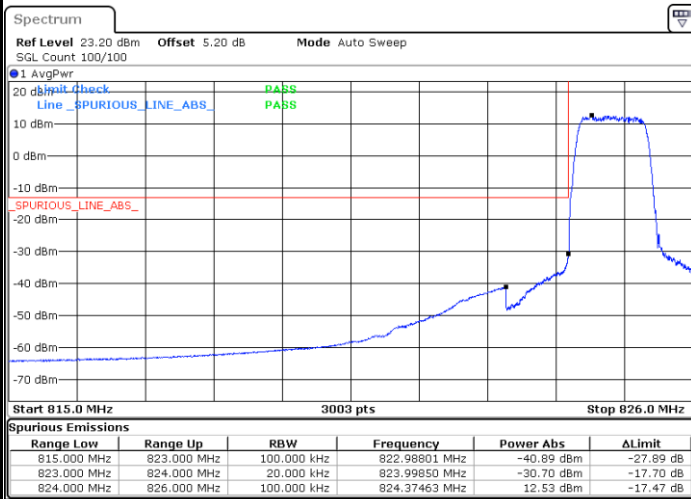

Date: 5 AUG.2020 17:22:24

Highest Band Edge / Full RB

Date: 5 AUG.2020 17:30:35

LTE Band 5 / 1.4MHz / 16QAM

Lowest Band Edge / 1 RB

Date: 5 AUG.2020 17:20:45

Highest Band Edge / 1 RB

Date: 5 AUG.2020 17:35:31

Lowest Band Edge / Full RB

Date: 5 AUG.2020 17:24:03

Highest Band Edge / Full RB

Date: 5 AUG.2020 17:32:13

LTE Band 5 / 1.4MHz / 64QAM

Lowest Band Edge / 1 RB

Date: 24 AUG 2020 19:29:41

Highest Band Edge / 1 RB

Date: 24 AUG 2020 19:35:26

Lowest Band Edge / Full RB

Date: 24 AUG 2020 19:28:02

Highest Band Edge / Full RB

Date: 24 AUG 2020 19:33:47

LTE Band 5 / 3MHz / QPSK

Lowest Band Edge / 1RB

Date: 5 AUG 2020 20:20:22

Highest Band Edge / 1 RB

Date: 5 AUG 2020 20:51:15

Lowest Band Edge / Full RB

Date: 5 AUG 2020 20:23:39

Highest Band Edge / Full RB

Date: 5 AUG 2020 20:54:32

LTE Band 5 / 3MHz / 16QAM

Lowest Band Edge / 1 RB