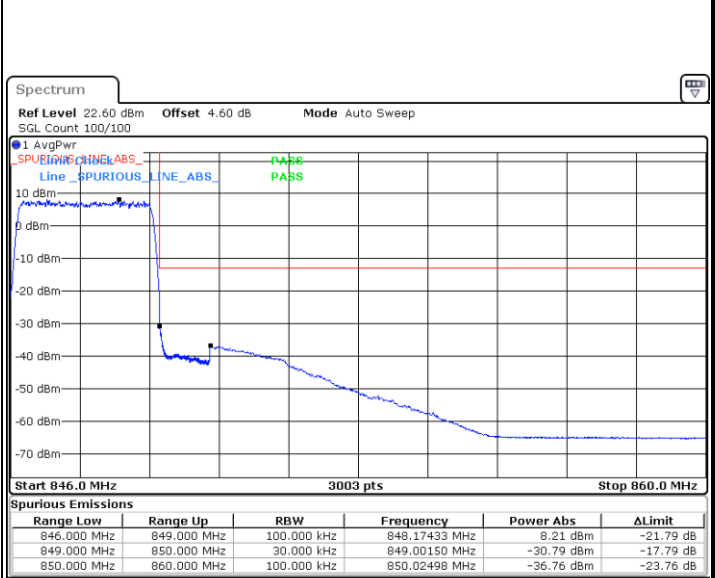

Highest Band Edge / 1 RB

Date: 5 AUG 2020 20:51:15

Lowest Band Edge / Full RB

Date: 5 AUG 2020 20:23:39

Highest Band Edge / Full RB

Date: 5 AUG 2020 20:54:32

LTE Band 5 / 3MHz / 16QAM

Lowest Band Edge / 1 RB

Date: 5 AUG. 2020 20:22:01

Highest Band Edge / 1 RB

Date: 5 AUG. 2020 20:52:53

Lowest Band Edge / Full RB

Date: 5 AUG. 2020 20:25:18

Highest Band Edge / Full RB

Date: 5 AUG. 2020 20:56:11

LTE Band 5 / 3MHz / 64QAM

Lowest Band Edge / 1 RB

Date: 24 AUG 2020 19:39:57

Highest Band Edge / 1 RB

Date: 24 AUG 2020 19:45:42

Lowest Band Edge / Full RB

Date: 24 AUG 2020 19:38:18

Highest Band Edge / Full RB

Date: 24 AUG 2020 19:44:03

LTE Band 5 / 5MHz / QPSK

Lowest Band Edge / 1 RB

Date: 5 AUG.2020 21:00:16

Highest Band Edge / 1 RB

Date: 5 AUG.2020 21:11:44

Lowest Band Edge / Full RB

Date: 5 AUG.2020 21:03:33

Highest Band Edge / Full RB