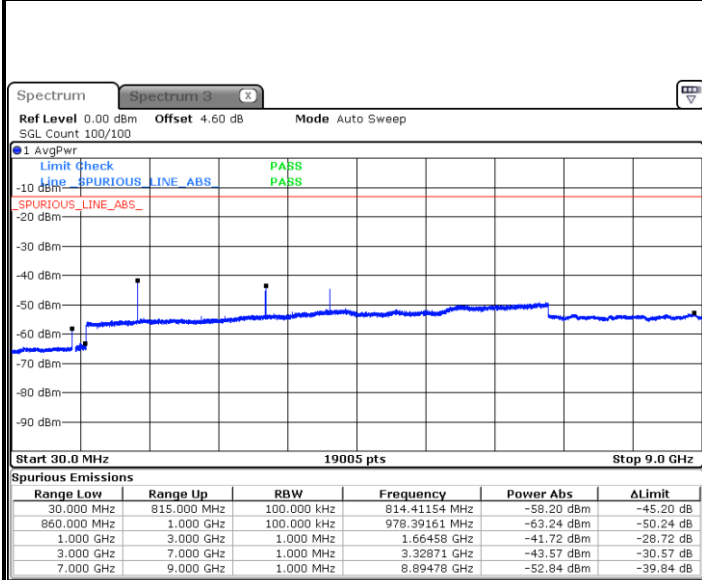

Date: 5 AUG.2020 21:08:33

Middle Channel / 16QAM

Date: 5 AUG.2020 21:09:26

LTE Band 5 / 5MHz

Highest Channel / QPSK

Date: 5 AUG.2020 21:17:34

Highest Channel / 16QAM

Date: 5 AUG.2020 21:26:13

LTE Band 5 / 10MHz

Lowest Channel / QPSK

Date: 5 AUG.2020 17:58:27

Lowest Channel / 16QAM

Date: 5 AUG.2020 17:58:20

LTE Band 5 / 10MHz

Middle Channel / QPSK

Date: 5 AUG.2020 18:00:54

Middle Channel / 16QAM

Date: 5 AUG.2020 18:01:47

Highest Channel / QPSK

Date: 5 AUG.2020 18:09:55

Highest Channel / 16QAM

Date: 5 AUG.2020 18:10:48

LTE Band 5 / 1.4MHz

Lowest Channel / 64QAM