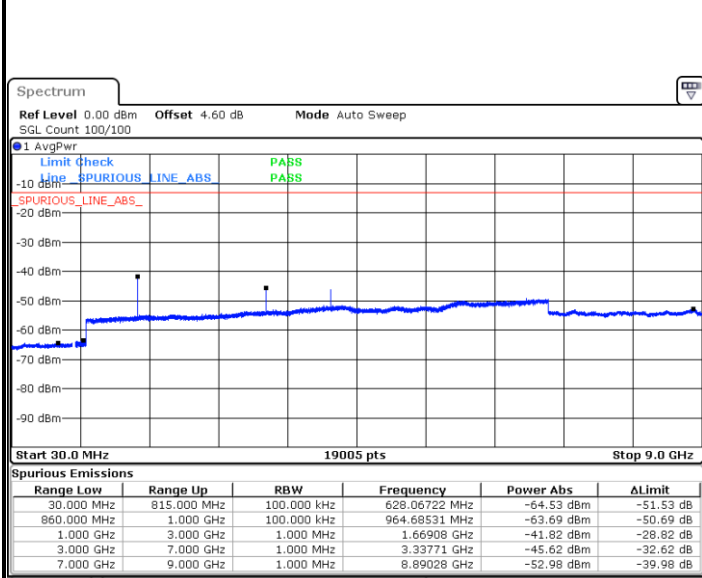

Highest Channel / QPSK

Date: 5 AUG.2020 17:36:25

Highest Channel / 16QAM

Date: 5 AUG.2020 17:37:18

LTE Band 5 / 3MHz

Lowest Channel / QPSK

Date: 5 AUG.2020 20:26:12

Lowest Channel / 16QAM

Date: 5 AUG.2020 20:27:05

LTE Band 5 / 3MHz

Middle Channel / QPSK

Date: 5 AUG.2020 20:30:53

Middle Channel / 16QAM

Date: 5 AUG.2020 20:48:57

Highest Channel / QPSK

Date: 5 AUG.2020 20:57:05

Highest Channel / 16QAM

Date: 5 AUG.2020 20:57:58

LTE Band 5 / 5MHz

Lowest Channel / QPSK

Date: 5 AUG.2020 21:06:06

Lowest Channel / 16QAM

Date: 5 AUG.2020 21:06:59

Middle Channel / QPSK

Date: 5 AUG.2020 21:08:33

Middle Channel / 16QAM

Date: 5 AUG.2020 21:09:26

LTE Band 5 / 5MHz

Highest Channel / QPSK

Date: 5 AUG.2020 21:17:34

Highest Channel / 16QAM

Date: 5 AUG.2020 21:26:13