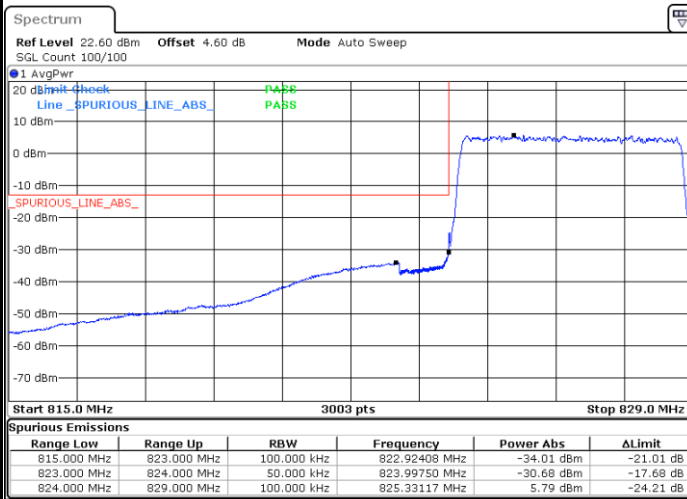

LTE Band 5 / 5MHz / QPSK

Lowest Band Edge / 1 RB

Date: 5 AUG.2020 21:00:16

Highest Band Edge / 1 RB

Date: 5 AUG.2020 21:11:44

Lowest Band Edge / Full RB

Date: 5 AUG.2020 21:03:33

Highest Band Edge / Full RB

Date: 5 AUG.2020 21:15:01

LTE Band 5 / 5MHz / 16QAM

Lowest Band Edge / 1RB

Date: 5 AUG.2020 21:01:55

Highest Band Edge / 1 RB

Date: 5 AUG.2020 21:13:22

Lowest Band Edge / Full RB

Date: 5 AUG.2020 21:05:12

Highest Band Edge / Full RB

Date: 5 AUG.2020 21:16:40

LTE Band 5 / 5MHz / 64QAM

Lowest Band Edge / 1RB

Date: 24 AUG 2020 19:50:13

Highest Band Edge / 1 RB

Date: 24 AUG 2020 19:55:58

Lowest Band Edge / Full RB

Date: 24 AUG 2020 19:48:34

Highest Band Edge / Full RB

Date: 24 AUG 2020 19:54:19

LTE Band 5 / 10MHz / QPSK

Lowest Band Edge / 1 RB

Date: 5 AUG 2020 17:52:37

Highest Band Edge / 1 RB

Date: 5 AUG 2020 18:04:05