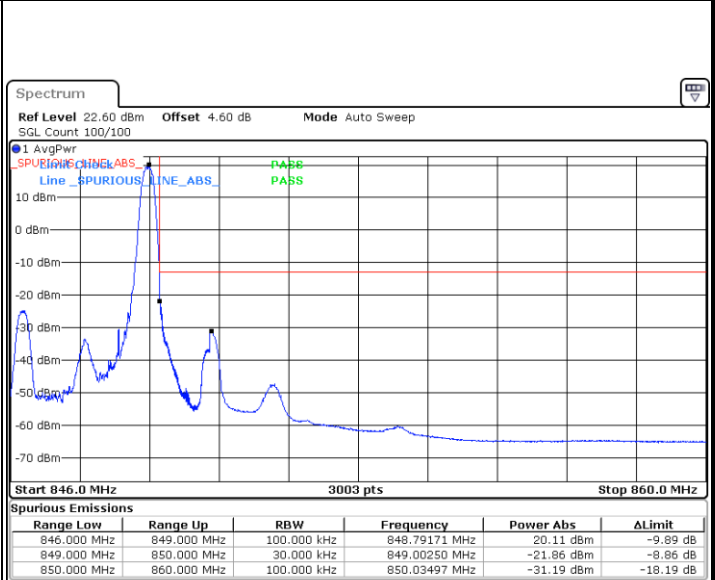

Date: 24 AUG 2020 19:35:26

Lowest Band Edge / Full RB

Date: 24 AUG 2020 19:28:02

Highest Band Edge / Full RB

Date: 24 AUG 2020 19:33:47

LTE Band 5 / 3MHz / QPSK

Lowest Band Edge / 1RB

Date: 5 AUG 2020 20:20:22

Highest Band Edge / 1 RB

Date: 5 AUG 2020 20:51:15

Lowest Band Edge / Full RB

Date: 5 AUG 2020 20:23:39

Highest Band Edge / Full RB

Date: 5 AUG 2020 20:54:32

LTE Band 5 / 3MHz / 16QAM

Lowest Band Edge / 1 RB

Date: 5 AUG. 2020 20:22:01

Highest Band Edge / 1 RB

Date: 5 AUG. 2020 20:52:53

Lowest Band Edge / Full RB

Date: 5 AUG. 2020 20:25:18

Highest Band Edge / Full RB

Date: 5 AUG. 2020 20:56:11

LTE Band 5 / 3MHz / 64QAM

Lowest Band Edge / 1 RB

Date: 24 AUG 2020 19:39:57

Highest Band Edge / 1 RB

Date: 24 AUG 2020 19:45:42

Lowest Band Edge / Full RB

Date: 24 AUG 2020 19:38:18

Highest Band Edge / Full RB

Date: 24 AUG 2020 19:44:03