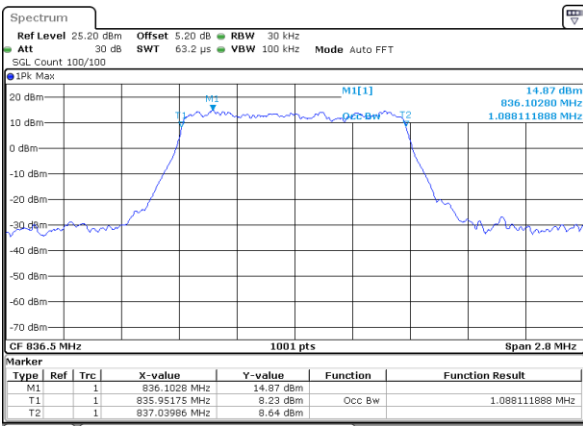

Lowest Channel / 1.4MHz / 64QAM

Date: 24 AUG 2020 19:26:14

Lowest Channel / 3MHz / 64QAM

Date: 24 AUG 2020 19:36:30

Middle Channel / 1.4MHz / 64QAM

Date: 24 AUG 2020 19:31:39

Middle Channel / 3MHz / 64QAM

Date: 24 AUG 2020 19:41:55

Highest Channel / 1.4MHz / 64QAM

Date: 24 AUG 2020 19:31:59

Highest Channel / 3MHz / 64QAM

Date: 24 AUG 2020 19:42:15

LTE Band 5

Lowest Channel / 5MHz / 64QAM

Date: 24 AUG 2020 19:46:46

Lowest Channel / 10MHz / 64QAM