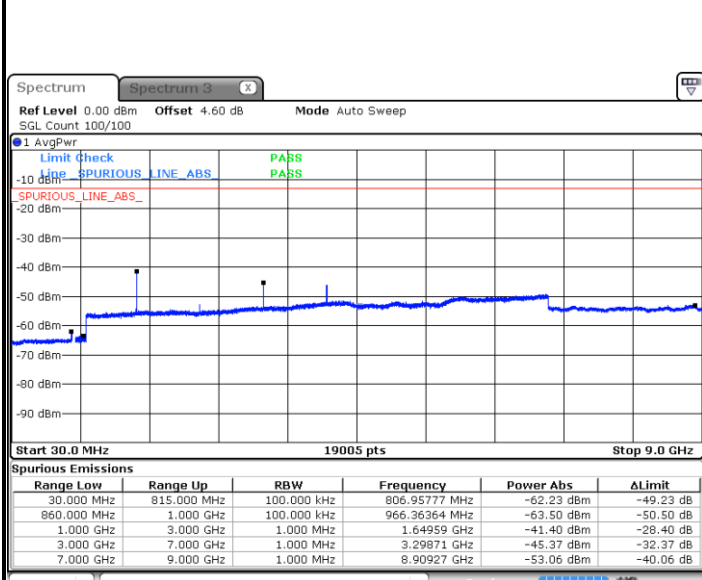

Highest Channel / 16QAM

Date: 5 AUG.2020 20:57:58

LTE Band 5 / 5MHz

Lowest Channel / QPSK

Date: 5 AUG.2020 21:06:06

Lowest Channel / 16QAM

Date: 5 AUG.2020 21:06:59

Middle Channel / QPSK

Date: 5 AUG.2020 21:08:33

Middle Channel / 16QAM

Date: 5 AUG.2020 21:09:26

LTE Band 5 / 5MHz

Highest Channel / QPSK

Date: 5 AUG.2020 21:17:34

Highest Channel / 16QAM

Date: 5 AUG.2020 21:26:13

LTE Band 5 / 10MHz

Lowest Channel / QPSK

Date: 5 AUG.2020 17:58:27

Lowest Channel / 16QAM

Date: 5 AUG.2020 17:58:20

LTE Band 5 / 10MHz

Middle Channel / QPSK

Date: 5 AUG.2020 18:00:54

Middle Channel / 16QAM

Date: 5 AUG.2020 18:01:47

Highest Channel / QPSK

Date: 5 AUG.2020 18:09:55

Highest Channel / 16QAM

Date: 5 AUG.2020 18:10:48

LTE Band 5 / 1.4MHz

Lowest Channel / 64QAM