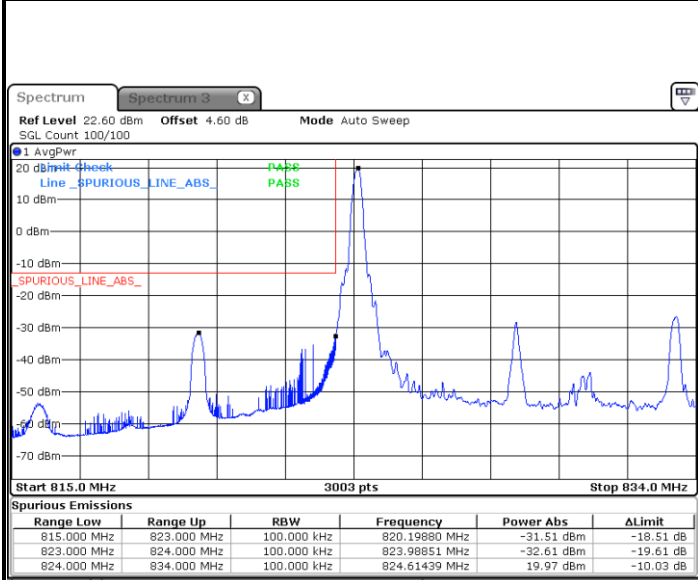

Date: 24 AUG 2020 19:48:34

Highest Band Edge / Full RB

Date: 24 AUG 2020 19:54:19

LTE Band 5 / 10MHz / QPSK

Lowest Band Edge / 1 RB

Date: 5 AUG 2020 17:52:37

Highest Band Edge / 1 RB

Date: 5 AUG 2020 18:04:05

Lowest Band Edge / Full RB

Date: 5 AUG 2020 17:55:54

Highest Band Edge / Full RB

Date: 5 AUG 2020 18:07:22

LTE Band 5 / 10MHz / 16QAM

Lowest Band Edge / 1 RB

Date: 5 AUG.2020 17:54:16

Highest Band Edge / 1 RB

Date: 5 AUG.2020 18:05:44

Lowest Band Edge / Full RB

Date: 5 AUG.2020 17:57:33

Highest Band Edge / Full RB

Date: 5 AUG.2020 18:09:01

LTE Band 5 / 10MHz / 64QAM

Lowest Band Edge / 1 RB

Date: 24 AUG 2020 20:00:29

Highest Band Edge / 1 RB

Date: 24 AUG 2020 20:06:14

Lowest Band Edge / Full RB

Date: 24 AUG 2020 19:58:51

Highest Band Edge / Full RB

Date: 24 AUG 2020 20:04:35

Conducted Spurious Emission

LTE Band 5 / 1.4MHz