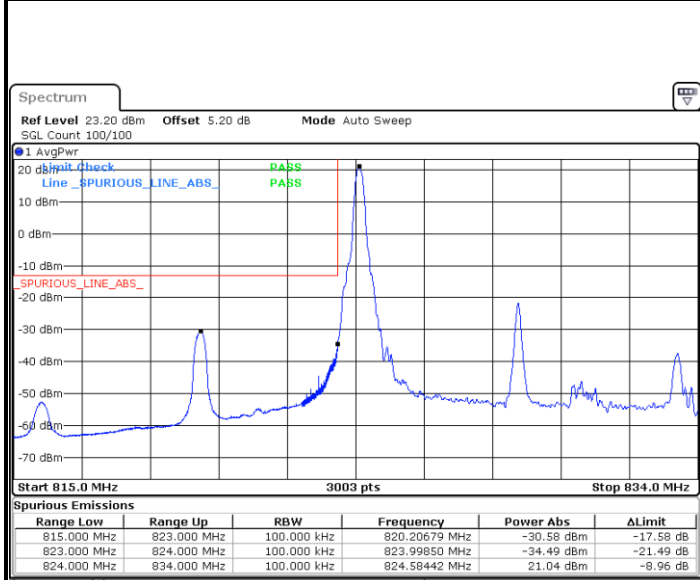

Date: 24 AUG 2020 19:48:34

Highest Band Edge / Full RB

Date: 24 AUG 2020 19:54:19

LTE Band 5 / 10MHz / QPSK

Lowest Band Edge / 1 RB

Date: 5 AUG 2020 17:52:37

Highest Band Edge / 1 RB

Date: 5 AUG 2020 18:04:05

Lowest Band Edge / Full RB

Date: 5 AUG 2020 17:55:54

Highest Band Edge / Full RB

Date: 5 AUG 2020 18:07:22

LTE Band 5 / 10MHz / 16QAM

Lowest Band Edge / 1 RB

Date: 5 AUG.2020 17:54:16

Highest Band Edge / 1 RB

Date: 5 AUG.2020 18:05:44

Lowest Band Edge / Full RB

Date: 5 AUG.2020 17:57:33

Highest Band Edge / Full RB

Date: 5 AUG.2020 18:09:01

LTE Band 5 / 10MHz / 64QAM

Lowest Band Edge / 1 RB

Date: 24 AUG 2020 20:00:29

Highest Band Edge / 1 RB

Date: 24 AUG 2020 20:06:14

Lowest Band Edge / Full RB

Date: 24 AUG 2020 19:58:51

Highest Band Edge / Full RB

Date: 24 AUG 2020 20:04:35

Conducted Spurious Emission

LTE Band 5 / 1.4MHz