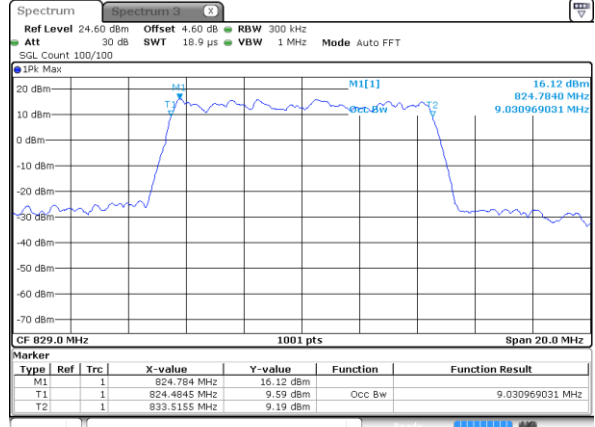

Highest Channel / 5MHz / 16QAM

Date: 5 AUG 2020 21:09:46

LTE Band 5

Lowest Channel / 10MHz / QPSK

Date: 5 AUG 2020 17:50:29

Lowest Channel / 10MHz / 16QAM

Date: 5 AUG 2020 17:50:39

Middle Channel / 10MHz / QPSK

Date: 5 AUG 2020 17:59:30

Middle Channel / 10MHz / 16QAM

Date: 5 AUG 2020 17:59:40

Highest Channel / 10MHz / QPSK

Date: 5 AUG 2020 18:01:57

Highest Channel / 10MHz / 16QAM

Date: 5 AUG 2020 18:02:07

LTE Band 5