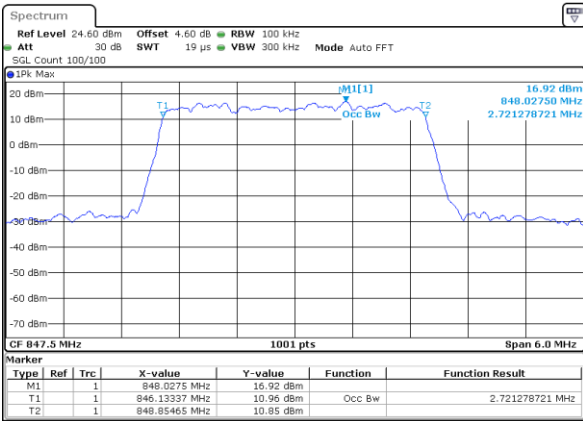

LTE Band 5

Lowest Channel / 3MHz / QPSK

Date: 5 AUG 2020 20:18:14

Lowest Channel / 3MHz / 16QAM

Date: 5 AUG 2020 20:18:24

Middle Channel / 3MHz / QPSK

Date: 5 AUG 2020 20:27:15

Middle Channel / 3MHz / 16QAM

Date: 5 AUG 2020 20:27:25

Highest Channel / 3MHz / QPSK

Date: 5 AUG 2020 20:49:07

Highest Channel / 3MHz / 16QAM

Date: 5 AUG 2020 20:49:17

LTE Band 5

Lowest Channel / 5MHz / QPSK

Date: 5 AUG 2020 20:58:08