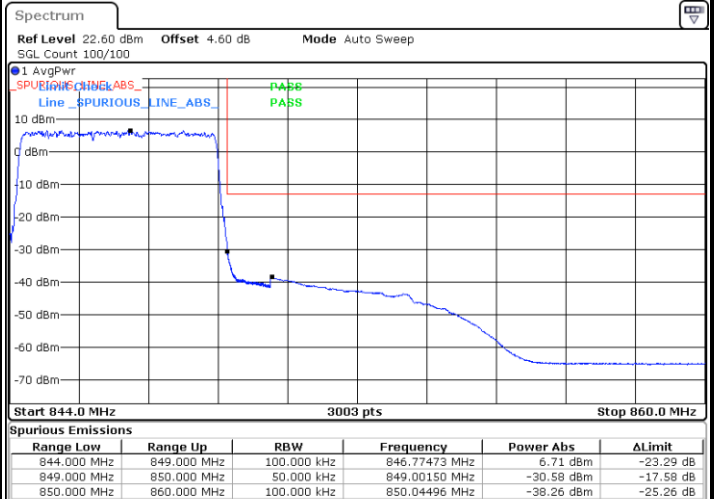

Lowest Band Edge / 1 RB

Date: 24 AUG 2020 19:39:57

Highest Band Edge / 1 RB

Date: 24 AUG 2020 19:45:42

Lowest Band Edge / Full RB

Date: 24 AUG 2020 19:38:18

Highest Band Edge / Full RB

Date: 24 AUG 2020 19:44:03

LTE Band 5 / 5MHz / QPSK

Lowest Band Edge / 1 RB

Date: 5 AUG.2020 21:00:16

Highest Band Edge / 1 RB

Date: 5 AUG.2020 21:11:44

Lowest Band Edge / Full RB

Date: 5 AUG.2020 21:03:33

Highest Band Edge / Full RB

Date: 5 AUG.2020 21:15:01

LTE Band 5 / 5MHz / 16QAM

Lowest Band Edge / 1RB

Date: 5 AUG.2020 21:01:55

Highest Band Edge / 1 RB

Date: 5 AUG.2020 21:13:22

Lowest Band Edge / Full RB

Date: 5 AUG.2020 21:05:12

Highest Band Edge / Full RB

Date: 5 AUG.2020 21:16:40

LTE Band 5 / 5MHz / 64QAM

Lowest Band Edge / 1RB

Date: 24 AUG 2020 19:50:13

Highest Band Edge / 1 RB

Date: 24 AUG 2020 19:55:58

Lowest Band Edge / Full RB