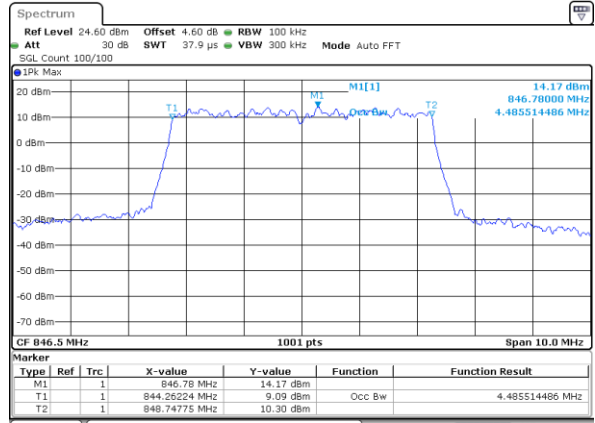

Highest Channel / 5MHz / 16QAM

Date: 5 AUG 2020 21:09:46

LTE Band 5

Lowest Channel / 10MHz / QPSK

Date: 5 AUG 2020 17:50:29

Lowest Channel / 10MHz / 16QAM

Date: 5 AUG 2020 17:50:39

Middle Channel / 10MHz / QPSK