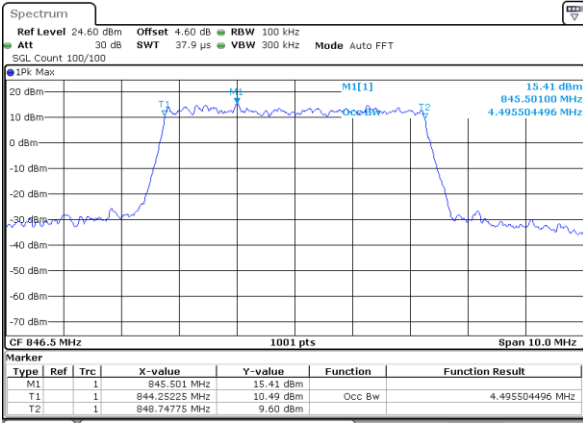

Highest Channel / 5MHz / QPSK

Date: 5 AUG 2020 21:09:36