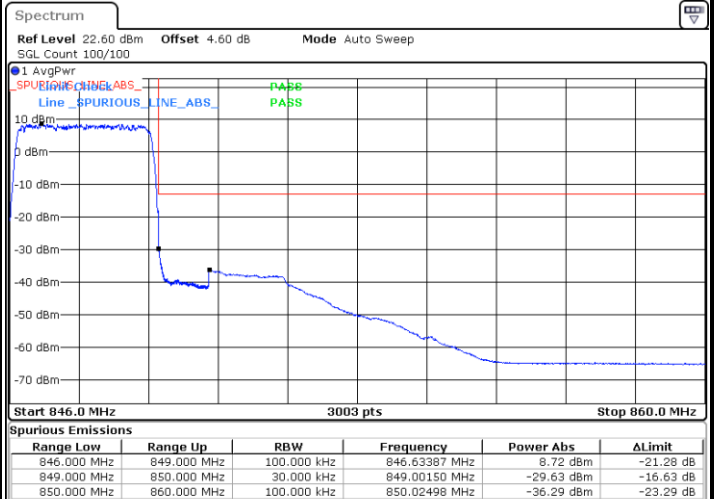

Date: 24 AUG 2020 19:35:26

Lowest Band Edge / Full RB

Date: 24 AUG 2020 19:28:02

Highest Band Edge / Full RB

Date: 24 AUG 2020 19:33:47

LTE Band 5 / 3MHz / QPSK

Lowest Band Edge / 1RB

Date: 5 AUG 2020 20:20:22

Highest Band Edge / 1 RB

Date: 5 AUG 2020 20:51:15

Lowest Band Edge / Full RB

Date: 5 AUG 2020 20:23:39

Highest Band Edge / Full RB

Date: 5 AUG 2020 20:54:32

LTE Band 5 / 3MHz / 16QAM

Lowest Band Edge / 1 RB

Date: 5 AUG. 2020 20:22:01

Highest Band Edge / 1 RB

Date: 5 AUG. 2020 20:52:53

Lowest Band Edge / Full RB

Date: 5 AUG. 2020 20:25:18

Highest Band Edge / Full RB

Date: 5 AUG. 2020 20:56:11

LTE Band 5 / 3MHz / 64QAM

Lowest Band Edge / 1 RB

Date: 24 AUG 2020 19:39:57

Highest Band Edge / 1 RB

Date: 24 AUG 2020 19:45:42

Lowest Band Edge / Full RB

Date: 24 AUG 2020 19:38:18

Highest Band Edge / Full RB

Date: 24 AUG 2020 19:44:03