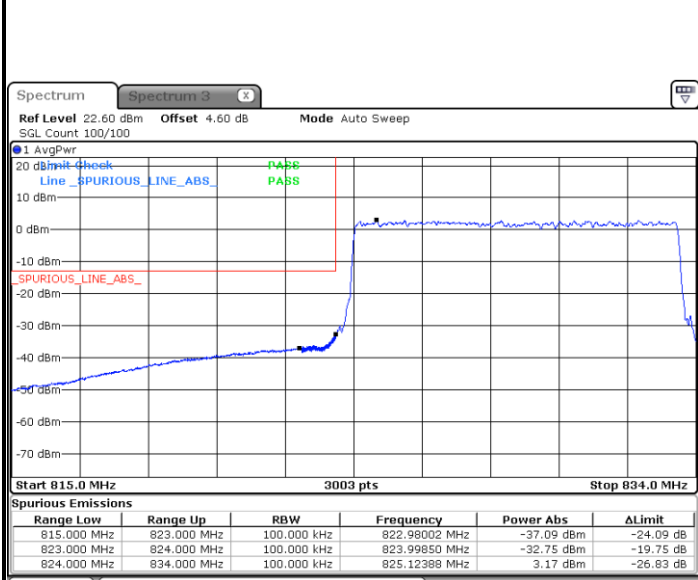

Date: 24 AUG 2020 19:48:34

Highest Band Edge / Full RB

Date: 24 AUG 2020 19:54:19

LTE Band 5 / 10MHz / QPSK

Lowest Band Edge / 1 RB

Date: 5 AUG 2020 17:52:37

Highest Band Edge / 1 RB

Date: 5 AUG 2020 18:04:05

Lowest Band Edge / Full RB

Date: 5 AUG 2020 17:55:54

Highest Band Edge / Full RB

Date: 5 AUG 2020 18:07:22

LTE Band 5 / 10MHz / 16QAM

Lowest Band Edge / 1 RB

Date: 5 AUG.2020 17:54:16

Highest Band Edge / 1 RB

Date: 5 AUG.2020 18:05:44

Lowest Band Edge / Full RB

Date: 5 AUG.2020 17:57:33

Highest Band Edge / Full RB

Date: 5 AUG.2020 18:09:01

LTE Band 5 / 10MHz / 64QAM

Lowest Band Edge / 1 RB

Date: 24 AUG 2020 20:00:29

Highest Band Edge / 1 RB

Date: 24 AUG 2020 20:06:14

Lowest Band Edge / Full RB

Date: 24 AUG 2020 19:58:51

Highest Band Edge / Full RB

Date: 24 AUG 2020 20:04:35

Conducted Spurious Emission

LTE Band 5 / 1.4MHz