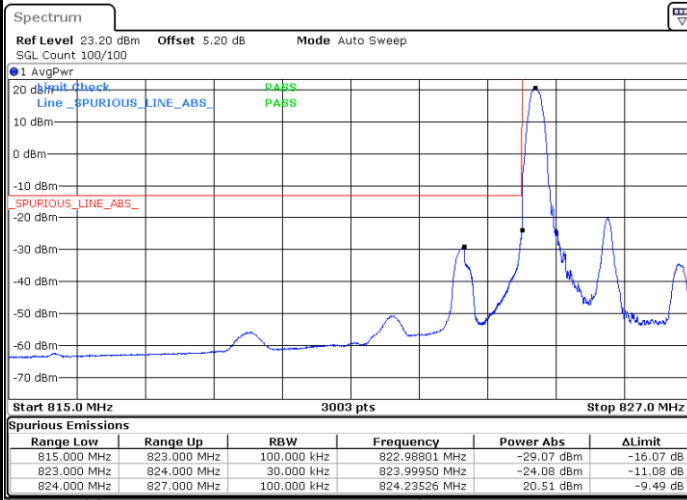

Highest Band Edge / 1 RB

Date: 5 AUG 2020 20:51:15

Lowest Band Edge / Full RB

Date: 5 AUG 2020 20:23:39

Highest Band Edge / Full RB

Date: 5 AUG 2020 20:54:32

LTE Band 5 / 3MHz / 16QAM

Lowest Band Edge / 1 RB

Date: 5 AUG. 2020 20:22:01

Highest Band Edge / 1 RB

Date: 5 AUG. 2020 20:52:53

Lowest Band Edge / Full RB

Date: 5 AUG. 2020 20:25:18

Highest Band Edge / Full RB

Date: 5 AUG. 2020 20:56:11

LTE Band 5 / 3MHz / 64QAM

Lowest Band Edge / 1 RB

Date: 24 AUG 2020 19:39:57

Highest Band Edge / 1 RB

Date: 24 AUG 2020 19:45:42

Lowest Band Edge / Full RB

Date: 24 AUG 2020 19:38:18

Highest Band Edge / Full RB

Date: 24 AUG 2020 19:44:03