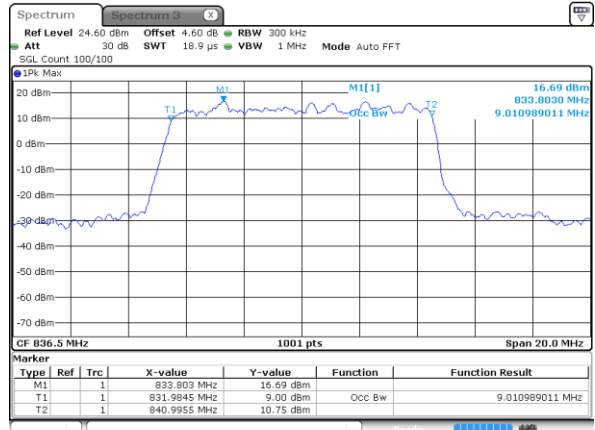

Middle Channel / 10MHz / 16QAM

Date: 5 AUG 2020 17:59:40