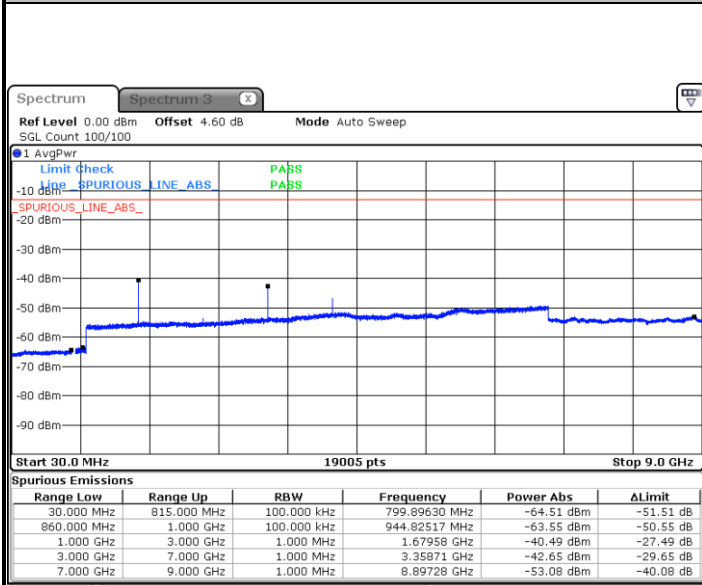

Date: 5 AUG.2020 21:08:33

Middle Channel / 16QAM

Date: 5 AUG.2020 21:09:26

LTE Band 5 / 5MHz

Highest Channel / QPSK

Date: 5 AUG.2020 21:17:34

Highest Channel / 16QAM

Date: 5 AUG.2020 21:26:13

LTE Band 5 / 10MHz

Lowest Channel / QPSK

Date: 5 AUG.2020 17:58:27

Lowest Channel / 16QAM

Date: 5 AUG.2020 17:58:20

LTE Band 5 / 10MHz

Middle Channel / QPSK

Date: 5 AUG.2020 18:00:54

Middle Channel / 16QAM

Date: 5 AUG.2020 18:01:47

Highest Channel / QPSK

Date: 5 AUG.2020 18:09:55

Highest Channel / 16QAM

Date: 5 AUG.2020 18:10:48

LTE Band 5 / 1.4MHz

Lowest Channel / 64QAM

Middle Channel / 64QAM

Date: 24 AUG.2020 19:30:35

Date: 24 AUG.2020 19:31:29

Highest Channel / 64QAM

Date: 24 AUG.2020 19:36:20

LTE Band 5 / 3MHz

Lowest Channel / 64QAM

Middle Channel / 64QAM