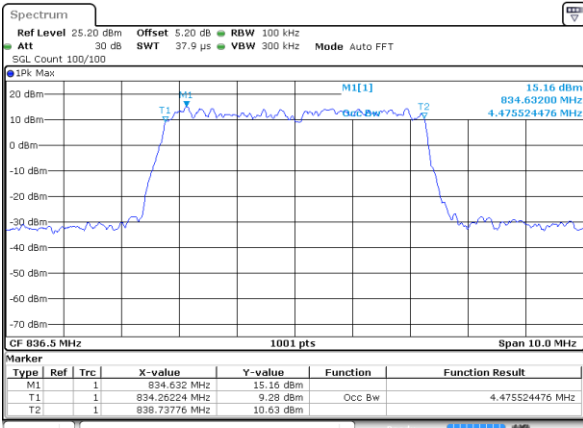

Middle Channel / 5MHz / 64QAM

Date: 24 AUG 2020 19:52:11