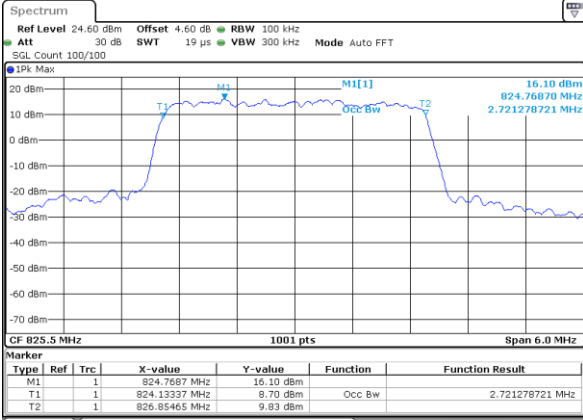

LTE Band 5

Lowest Channel / 3MHz / QPSK

Date: 5 AUG 2020 20:18:14

Lowest Channel / 3MHz / 16QAM

Date: 5 AUG 2020 20:18:24

Middle Channel / 3MHz / QPSK

Date: 5 AUG 2020 20:27:15

Middle Channel / 3MHz / 16QAM

Date: 5 AUG 2020 20:27:25

Highest Channel / 3MHz / QPSK

Date: 5 AUG 2020 20:49:07

Highest Channel / 3MHz / 16QAM

Date: 5 AUG 2020 20:49:17

LTE Band 5

Lowest Channel / 5MHz / QPSK

Date: 5 AUG 2020 20:58:08