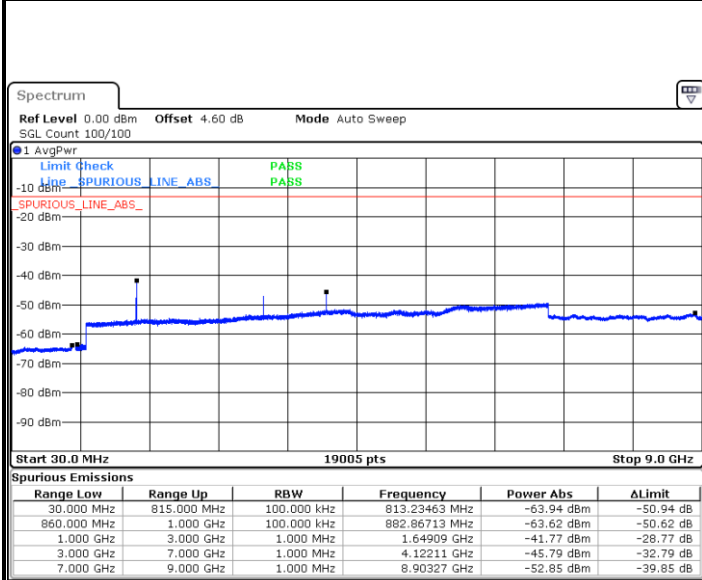

Highest Band Edge / 1 RB

Date: 24 AUG 2020 20:06:14

Lowest Band Edge / Full RB

Date: 24 AUG 2020 19:58:51

Highest Band Edge / Full RB

Date: 24 AUG 2020 20:04:35

Conducted Spurious Emission

LTE Band 5 / 1.4MHz

Date: 5 AUG.2020 20:27:05

LTE Band 5 / 3MHz

Middle Channel / QPSK

Date: 5 AUG.2020 20:30:53

Middle Channel / 16QAM

Date: 5 AUG.2020 20:48:57

Highest Channel / QPSK

Date: 5 AUG.2020 20:57:05

Highest Channel / 16QAM

Date: 5 AUG.2020 20:57:58

LTE Band 5 / 5MHz

Lowest Channel / QPSK

Date: 5 AUG.2020 21:06:06

Lowest Channel / 16QAM

Date: 5 AUG.2020 21:06:59

Middle Channel / QPSK

Date: 5 AUG.2020 21:08:33

Middle Channel / 16QAM

Date: 5 AUG.2020 21:09:26

LTE Band 5 / 5MHz

Highest Channel / QPSK

Date: 5 AUG.2020 21:17:34

Highest Channel / 16QAM

Date: 5 AUG.2020 21:26:13