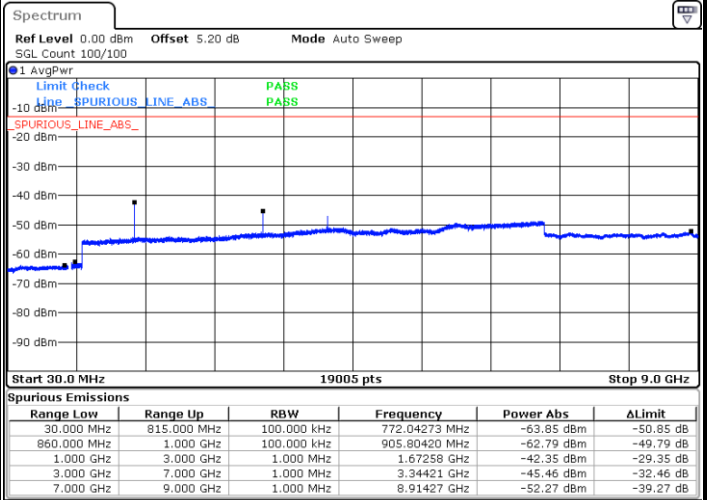

LTE Band 5 / 10MHz

Lowest Channel / QPSK

Date: 5 AUG.2020 17:58:27

Lowest Channel / 16QAM

Date: 5 AUG.2020 17:58:20

LTE Band 5 / 10MHz

Middle Channel / QPSK

Date: 5 AUG.2020 18:00:54

Middle Channel / 16QAM

Date: 5 AUG.2020 18:01:47

Highest Channel / QPSK

Date: 5 AUG.2020 18:09:55

Highest Channel / 16QAM

Date: 5 AUG.2020 18:10:48

LTE Band 5 / 1.4MHz

Lowest Channel / 64QAM

Middle Channel / 64QAM

Date: 24 AUG.2020 19:30:35

Date: 24 AUG.2020 19:31:29

Highest Channel / 64QAM

Date: 24 AUG.2020 19:36:20

LTE Band 5 / 3MHz

Lowest Channel / 64QAM

Middle Channel / 64QAM

Date: 24 AUG.2020 19:40:51

Date: 24 AUG.2020 19:41:45

Highest Channel / 64QAM

Date: 24 AUG.2020 19:46:36

LTE Band 5 / 5MHz

Lowest Channel / 64QAM

Middle Channel / 64QAM

Date: 24 AUG.2020 19:51:07