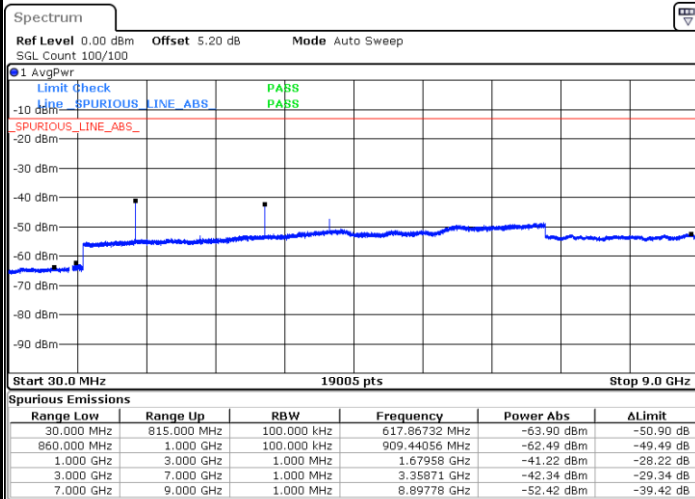

Middle Channel / 64QAM

Date: 24 AUG.2020 19:30:35

Date: 24 AUG.2020 19:31:29

Highest Channel / 64QAM

Date: 24 AUG.2020 19:36:20

LTE Band 5 / 3MHz

Lowest Channel / 64QAM

Middle Channel / 64QAM

Date: 24 AUG.2020 19:40:51

Date: 24 AUG.2020 19:41:45

Highest Channel / 64QAM

Date: 24 AUG.2020 19:46:36

LTE Band 5 / 5MHz

Lowest Channel / 64QAM

Middle Channel / 64QAM

Date: 24 AUG.2020 19:51:07

Date: 24 AUG.2020 19:52:01

Highest Channel / 64QAM

Date: 24 AUG.2020 19:56:52

LTE Band 5 / 10MHz

Lowest Channel / 64QAM

Middle Channel / 64QAM

Date: 24 AUG.2020 20:01:24

Date: 24 AUG.2020 20:02:17

Highest Channel / 64QAM

Date: 24 AUG.2020 20:07:09