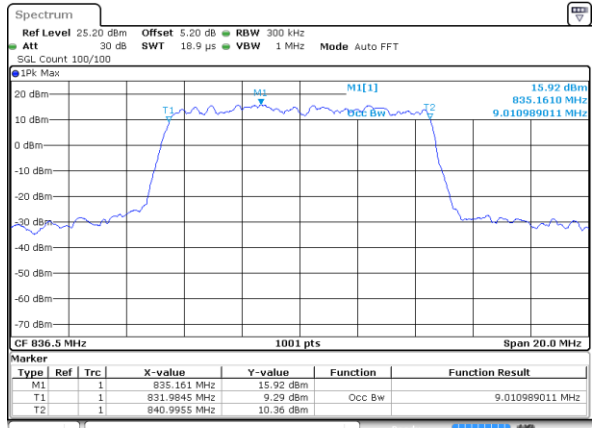

Middle Channel / 10MHz / 64QAM

Date: 24 AUG 2020 20:02:27