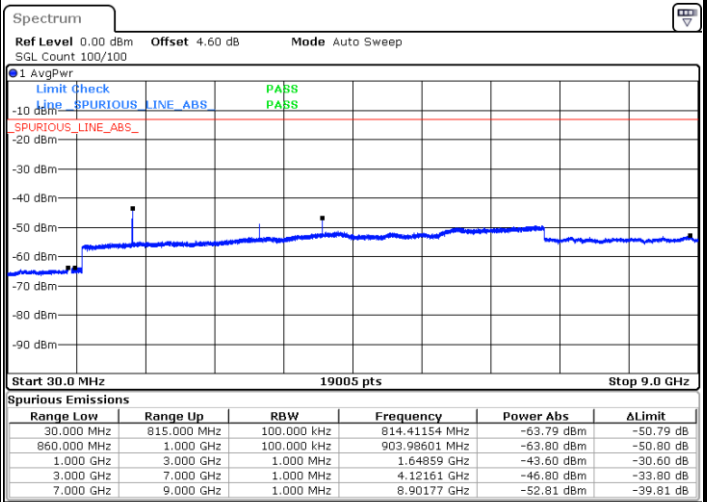

Date: 5 AUG.2020 18:05:44

Lowest Band Edge / Full RB

Date: 5 AUG.2020 17:57:33

Highest Band Edge / Full RB

Date: 5 AUG.2020 18:09:01

LTE Band 5 / 10MHz / 64QAM

Lowest Band Edge / 1 RB

Date: 24 AUG 2020 20:00:29

Highest Band Edge / 1 RB

Date: 24 AUG 2020 20:06:14

Lowest Band Edge / Full RB

Date: 24 AUG 2020 19:58:51

Highest Band Edge / Full RB

Date: 24 AUG 2020 20:04:35

Conducted Spurious Emission

LTE Band 5 / 1.4MHz

Highest Channel / QPSK

Date: 5 AUG.2020 17:36:25

Highest Channel / 16QAM

Date: 5 AUG.2020 17:37:18

LTE Band 5 / 3MHz

Lowest Channel / QPSK

Date: 5 AUG.2020 20:26:12

Lowest Channel / 16QAM

Date: 5 AUG.2020 20:27:05

LTE Band 5 / 3MHz

Middle Channel / QPSK

Date: 5 AUG.2020 20:30:53

Middle Channel / 16QAM

Date: 5 AUG.2020 20:48:57

Highest Channel / QPSK

Date: 5 AUG.2020 20:57:05