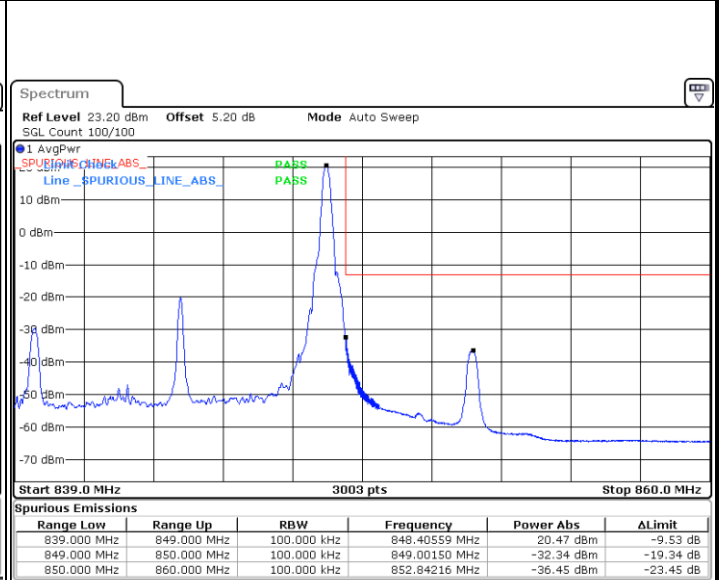

Date: 24 AUG 2020 19:48:34

Highest Band Edge / Full RB

Date: 24 AUG 2020 19:54:19

LTE Band 5 / 10MHz / QPSK

Lowest Band Edge / 1 RB

Date: 5 AUG 2020 17:52:37

Highest Band Edge / 1 RB

Date: 5 AUG 2020 18:04:05

Lowest Band Edge / Full RB

Date: 5 AUG 2020 17:55:54

Highest Band Edge / Full RB

Date: 5 AUG 2020 18:07:22

LTE Band 5 / 10MHz / 16QAM

Lowest Band Edge / 1 RB

Date: 5 AUG.2020 17:54:16

Highest Band Edge / 1 RB

Date: 5 AUG.2020 18:05:44

Lowest Band Edge / Full RB

Date: 5 AUG.2020 17:57:33

Highest Band Edge / Full RB

Date: 5 AUG.2020 18:09:01

LTE Band 5 / 10MHz / 64QAM

Lowest Band Edge / 1 RB

Date: 24 AUG 2020 20:00:29

Highest Band Edge / 1 RB

Date: 24 AUG 2020 20:06:14

Lowest Band Edge / Full RB

Date: 24 AUG 2020 19:58:51

Highest Band Edge / Full RB

Date: 24 AUG 2020 20:04:35

Conducted Spurious Emission

LTE Band 5 / 1.4MHz