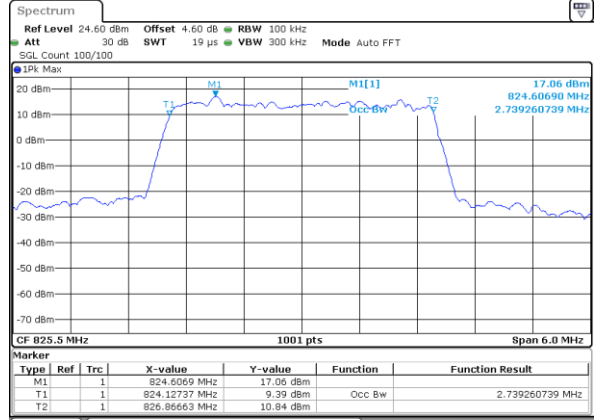

LTE Band 5

Lowest Channel / 3MHz / QPSK

Date: 5 AUG 2020 20:18:14

Lowest Channel / 3MHz / 16QAM

Date: 5 AUG 2020 20:18:24

Middle Channel / 3MHz / QPSK

Date: 5 AUG 2020 20:27:15

Middle Channel / 3MHz / 16QAM

Date: 5 AUG 2020 20:27:25

Highest Channel / 3MHz / QPSK

Date: 5 AUG 2020 20:49:07

Highest Channel / 3MHz / 16QAM

Date: 5 AUG 2020 20:49:17

LTE Band 5

Lowest Channel / 5MHz / QPSK

Date: 5 AUG 2020 20:58:08