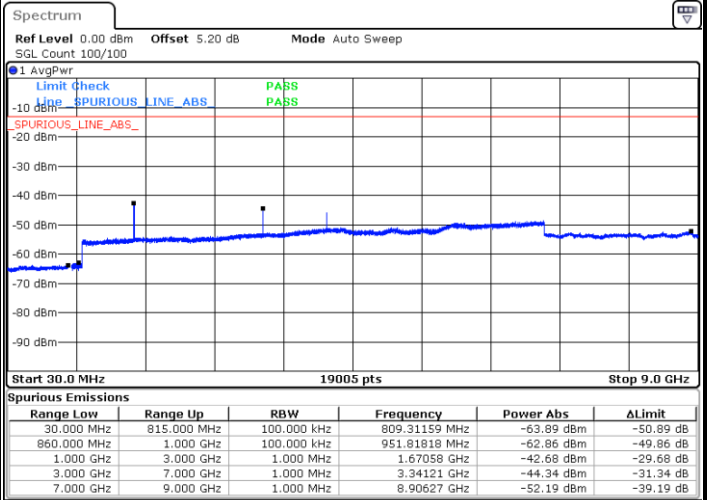

Middle Channel / 16QAM

Date: 5 AUG.2020 18:01:47

Highest Channel / QPSK

Date: 5 AUG.2020 18:09:55

Highest Channel / 16QAM

Date: 5 AUG.2020 18:10:48

LTE Band 5 / 1.4MHz

Lowest Channel / 64QAM

Middle Channel / 64QAM

Date: 24 AUG.2020 19:30:35

Date: 24 AUG.2020 19:31:29

Highest Channel / 64QAM

Date: 24 AUG.2020 19:36:20

LTE Band 5 / 3MHz

Lowest Channel / 64QAM

Middle Channel / 64QAM

Date: 24 AUG.2020 19:40:51

Date: 24 AUG.2020 19:41:45

Highest Channel / 64QAM

Date: 24 AUG.2020 19:46:36

LTE Band 5 / 5MHz

Lowest Channel / 64QAM

Middle Channel / 64QAM

Date: 24 AUG.2020 19:51:07

Date: 24 AUG.2020 19:52:01

Highest Channel / 64QAM

Date: 24 AUG.2020 19:56:52

LTE Band 5 / 10MHz

Lowest Channel / 64QAM

Middle Channel / 64QAM

Date: 24 AUG.2020 20:01:24

Date: 24 AUG.2020 20:02:17