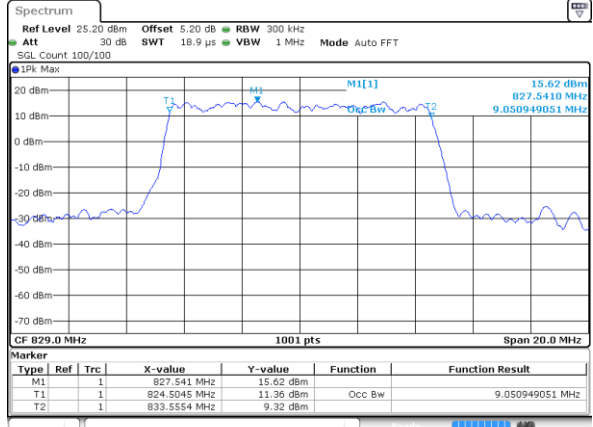

Highest Channel / 1.4MHz / 64QAM

Date: 24 AUG 2020 19:31:59

Highest Channel / 3MHz / 64QAM

Date: 24 AUG 2020 19:42:15

LTE Band 5

Lowest Channel / 5MHz / 64QAM

Date: 24 AUG 2020 19:46:46

Lowest Channel / 10MHz / 64QAM