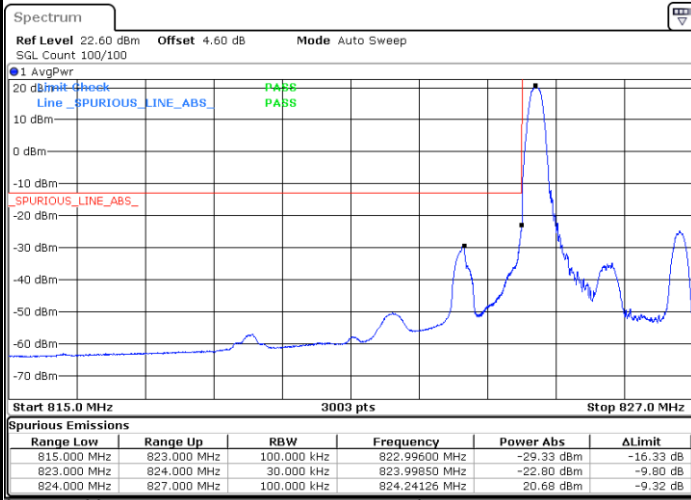

Lowest Band Edge / Full RB

Date: 5 AUG.2020 17:24:03

Highest Band Edge / Full RB

Date: 5 AUG.2020 17:32:13

LTE Band 5 / 1.4MHz / 64QAM

Lowest Band Edge / 1 RB

Date: 24 AUG 2020 19:29:41

Highest Band Edge / 1 RB

Date: 24 AUG 2020 19:35:26

Lowest Band Edge / Full RB

Date: 24 AUG 2020 19:28:02

Highest Band Edge / Full RB

Date: 24 AUG 2020 19:33:47

LTE Band 5 / 3MHz / QPSK

Lowest Band Edge / 1RB

Date: 5 AUG 2020 20:20:22

Highest Band Edge / 1 RB

Date: 5 AUG 2020 20:51:15

Lowest Band Edge / Full RB

Date: 5 AUG 2020 20:23:39

Highest Band Edge / Full RB

Date: 5 AUG 2020 20:54:32

LTE Band 5 / 3MHz / 16QAM

Lowest Band Edge / 1 RB