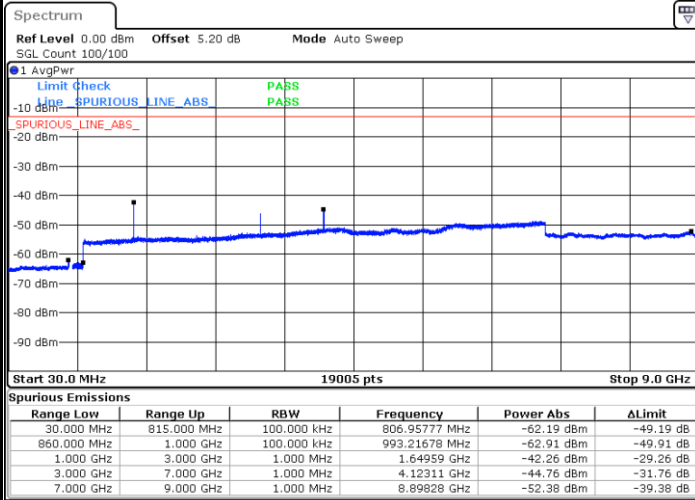

Middle Channel / 64QAM

Date: 24 AUG.2020 19:30:35

Date: 24 AUG.2020 19:31:29

Highest Channel / 64QAM

Date: 24 AUG.2020 19:36:20

LTE Band 5 / 3MHz

Lowest Channel / 64QAM

Middle Channel / 64QAM

Date: 24 AUG.2020 19:40:51

Date: 24 AUG.2020 19:41:45

Highest Channel / 64QAM

Date: 24 AUG.2020 19:46:36

LTE Band 5 / 5MHz

Lowest Channel / 64QAM

Middle Channel / 64QAM

Date: 24 AUG.2020 19:51:07

Date: 24 AUG.2020 19:52:01

Highest Channel / 64QAM

Date: 24 AUG.2020 19:56:52

LTE Band 5 / 10MHz

Lowest Channel / 64QAM

Middle Channel / 64QAM

Date: 24 AUG.2020 20:01:24

Date: 24 AUG.2020 20:02:17

Highest Channel / 64QAM

Date: 24 AUG.2020 20:07:09