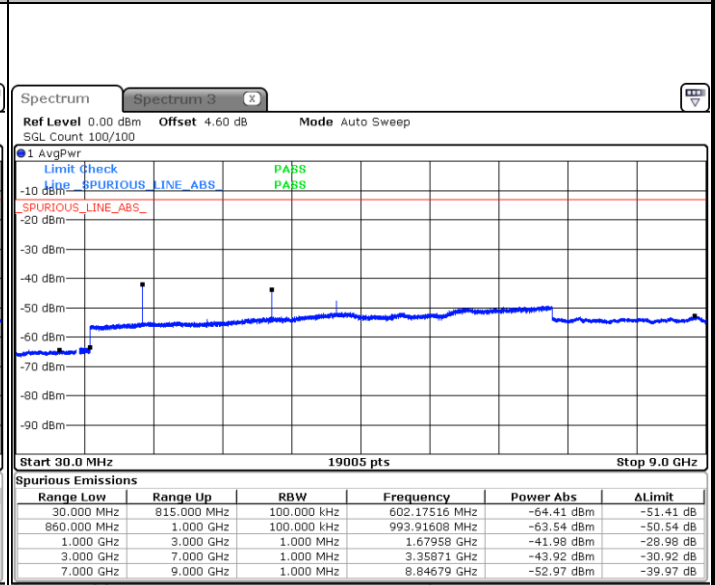

LTE Band 5 / 10MHz

Lowest Channel / QPSK

Date: 5 AUG.2020 17:58:27

Lowest Channel / 16QAM

Date: 5 AUG.2020 17:58:20

LTE Band 5 / 10MHz

Middle Channel / QPSK

Date: 5 AUG.2020 18:00:54

Middle Channel / 16QAM

Date: 5 AUG.2020 18:01:47

Highest Channel / QPSK

Date: 5 AUG.2020 18:09:55

Highest Channel / 16QAM

Date: 5 AUG.2020 18:10:48

LTE Band 5 / 1.4MHz

Lowest Channel / 64QAM

Middle Channel / 64QAM

Date: 24 AUG.2020 19:30:35

Date: 24 AUG.2020 19:31:29

Highest Channel / 64QAM

Date: 24 AUG.2020 19:36:20

LTE Band 5 / 3MHz

Lowest Channel / 64QAM

Middle Channel / 64QAM

Date: 24 AUG.2020 19:40:51

Date: 24 AUG.2020 19:41:45

Highest Channel / 64QAM

Date: 24 AUG.2020 19:46:36

LTE Band 5 / 5MHz

Lowest Channel / 64QAM

Middle Channel / 64QAM

Date: 24 AUG.2020 19:51:07