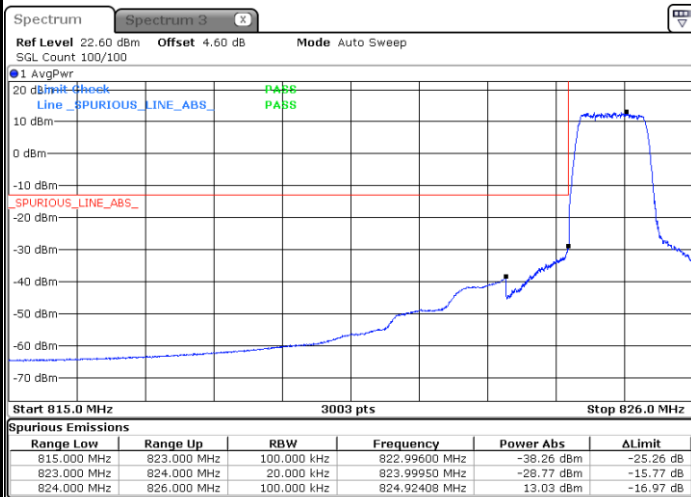

Date: 24 AUG 2020 20:02:47

Conducted Band Edge

LTE Band 5 / 1.4MHz / QPSK

Lowest Band Edge / 1RB

Date: 5 AUG.2020 17:19:06

Highest Band Edge / 1RB

Date: 5 AUG.2020 17:33:52

Lowest Band Edge / Full RB

Date: 5 AUG.2020 17:22:24

Highest Band Edge / Full RB

Date: 5 AUG.2020 17:30:35

LTE Band 5 / 1.4MHz / 16QAM

Lowest Band Edge / 1 RB

Date: 5 AUG.2020 17:20:45

Highest Band Edge / 1 RB

Date: 5 AUG.2020 17:35:31

Lowest Band Edge / Full RB

Date: 5 AUG.2020 17:24:03

Highest Band Edge / Full RB

Date: 5 AUG.2020 17:32:13

LTE Band 5 / 1.4MHz / 64QAM

Lowest Band Edge / 1 RB

Date: 24 AUG 2020 19:29:41

Highest Band Edge / 1 RB