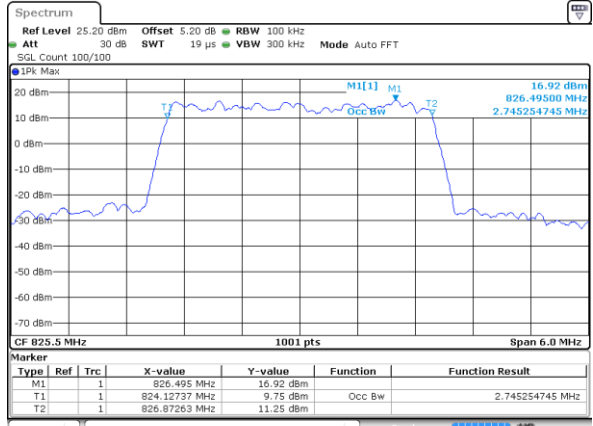

Lowest Channel / 3MHz / 64QAM

Date: 24 AUG 2020 19:36:30