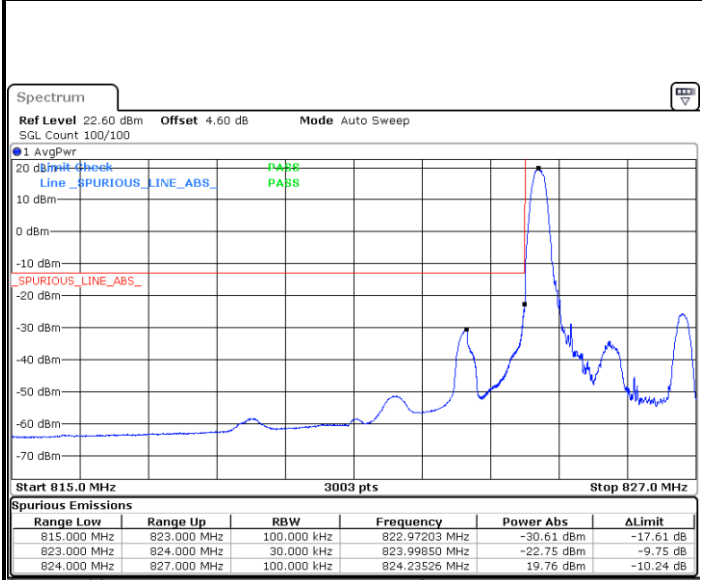

Date: 24 AUG 2020 19:35:26

Lowest Band Edge / Full RB

Date: 24 AUG 2020 19:28:02

Highest Band Edge / Full RB

Date: 24 AUG 2020 19:33:47

LTE Band 5 / 3MHz / QPSK

Lowest Band Edge / 1RB

Date: 5 AUG 2020 20:20:22

Highest Band Edge / 1 RB

Date: 5 AUG 2020 20:51:15

Lowest Band Edge / Full RB

Date: 5 AUG 2020 20:23:39

Highest Band Edge / Full RB

Date: 5 AUG 2020 20:54:32

LTE Band 5 / 3MHz / 16QAM

Lowest Band Edge / 1 RB

Date: 5 AUG. 2020 20:22:01

Highest Band Edge / 1 RB

Date: 5 AUG. 2020 20:52:53

Lowest Band Edge / Full RB

Date: 5 AUG. 2020 20:25:18

Highest Band Edge / Full RB

Date: 5 AUG. 2020 20:56:11

LTE Band 5 / 3MHz / 64QAM

Lowest Band Edge / 1 RB

Date: 24 AUG 2020 19:39:57

Highest Band Edge / 1 RB

Date: 24 AUG 2020 19:45:42

Lowest Band Edge / Full RB

Date: 24 AUG 2020 19:38:18

Highest Band Edge / Full RB

Date: 24 AUG 2020 19:44:03