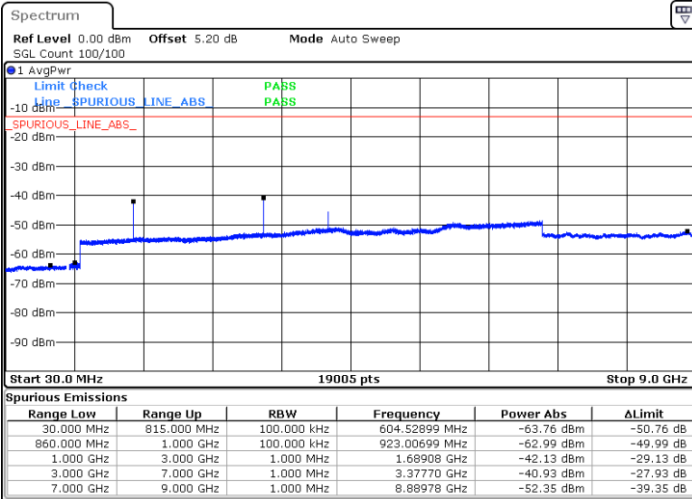

Middle Channel / 64QAM

Date: 24 AUG.2020 19:30:35

Date: 24 AUG.2020 19:31:29

Highest Channel / 64QAM

Date: 24 AUG.2020 19:36:20

LTE Band 5 / 3MHz

Lowest Channel / 64QAM

Middle Channel / 64QAM

Date: 24 AUG.2020 19:40:51

Date: 24 AUG.2020 19:41:45

Highest Channel / 64QAM

Date: 24 AUG.2020 19:46:36

LTE Band 5 / 5MHz

Lowest Channel / 64QAM

Middle Channel / 64QAM

Date: 24 AUG.2020 19:51:07

Date: 24 AUG.2020 19:52:01

Highest Channel / 64QAM

Date: 24 AUG.2020 19:56:52

LTE Band 5 / 10MHz

Lowest Channel / 64QAM

Middle Channel / 64QAM

Date: 24 AUG.2020 20:01:24

Date: 24 AUG.2020 20:02:17