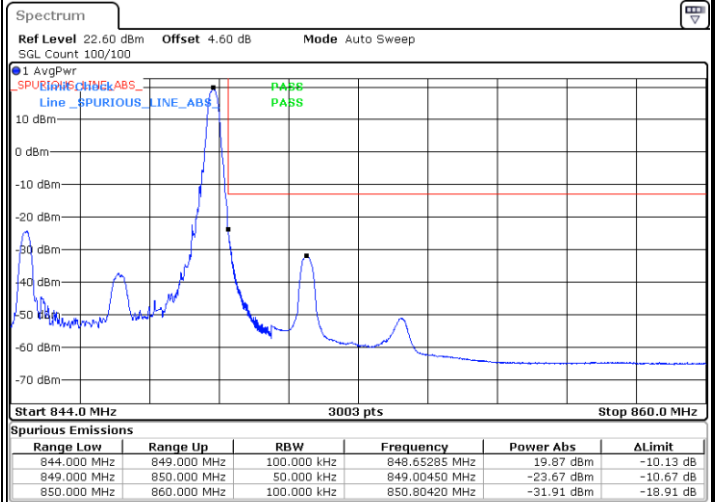

LTE Band 5 / 5MHz / QPSK

Lowest Band Edge / 1 RB

Date: 5 AUG.2020 21:00:16

Highest Band Edge / 1 RB

Date: 5 AUG.2020 21:11:44

Lowest Band Edge / Full RB

Date: 5 AUG.2020 21:03:33

Highest Band Edge / Full RB

Date: 5 AUG.2020 21:15:01

LTE Band 5 / 5MHz / 16QAM

Lowest Band Edge / 1RB

Date: 5 AUG.2020 21:01:55

Highest Band Edge / 1 RB

Date: 5 AUG.2020 21:13:22

Lowest Band Edge / Full RB

Date: 5 AUG.2020 21:05:12

Highest Band Edge / Full RB

Date: 5 AUG.2020 21:16:40

LTE Band 5 / 5MHz / 64QAM

Lowest Band Edge / 1RB

Date: 24 AUG 2020 19:50:13

Highest Band Edge / 1 RB

Date: 24 AUG 2020 19:55:58

Lowest Band Edge / Full RB

Date: 24 AUG 2020 19:48:34

Highest Band Edge / Full RB

Date: 24 AUG 2020 19:54:19

LTE Band 5 / 10MHz / QPSK

Lowest Band Edge / 1 RB

Date: 5 AUG 2020 17:52:37

Highest Band Edge / 1 RB

Date: 5 AUG 2020 18:04:05