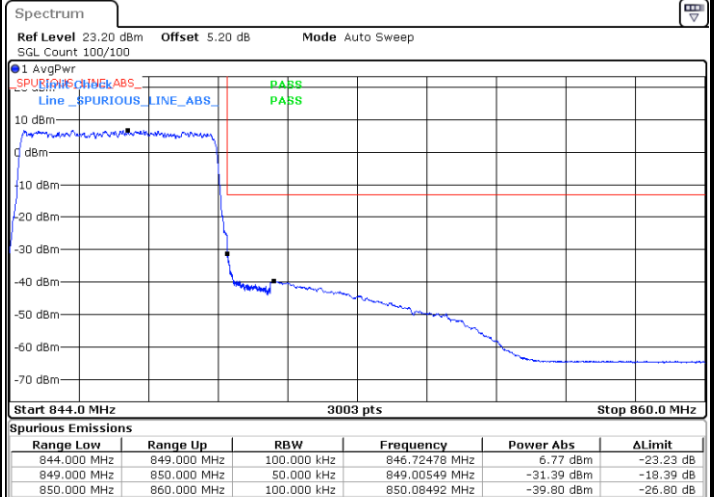

Date: 5 AUG.2020 21:15:01

LTE Band 5 / 5MHz / 16QAM

Lowest Band Edge / 1RB

Date: 5 AUG.2020 21:01:55

Highest Band Edge / 1 RB

Date: 5 AUG.2020 21:13:22

Lowest Band Edge / Full RB

Date: 5 AUG.2020 21:05:12

Highest Band Edge / Full RB

Date: 5 AUG.2020 21:16:40

LTE Band 5 / 5MHz / 64QAM

Lowest Band Edge / 1RB

Date: 24 AUG 2020 19:50:13

Highest Band Edge / 1 RB

Date: 24 AUG 2020 19:55:58

Lowest Band Edge / Full RB

Date: 24 AUG 2020 19:48:34

Highest Band Edge / Full RB

Date: 24 AUG 2020 19:54:19

LTE Band 5 / 10MHz / QPSK

Lowest Band Edge / 1 RB

Date: 5 AUG 2020 17:52:37

Highest Band Edge / 1 RB

Date: 5 AUG 2020 18:04:05

Lowest Band Edge / Full RB

Date: 5 AUG 2020 17:55:54

Highest Band Edge / Full RB

Date: 5 AUG 2020 18:07:22

LTE Band 5 / 10MHz / 16QAM

Lowest Band Edge / 1 RB

Date: 5 AUG.2020 17:54:16

Highest Band Edge / 1 RB