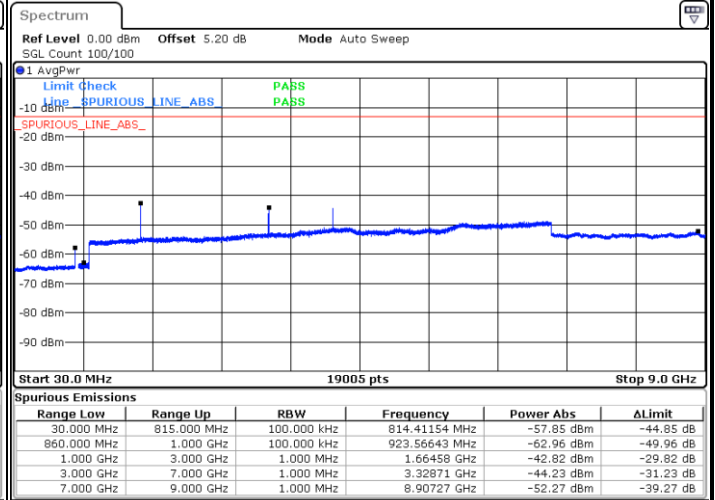

Date: 24 AUG.2020 19:40:51

Date: 24 AUG.2020 19:41:45

Highest Channel / 64QAM

Date: 24 AUG.2020 19:46:36

LTE Band 5 / 5MHz

Lowest Channel / 64QAM

Middle Channel / 64QAM

Date: 24 AUG.2020 19:51:07

Date: 24 AUG.2020 19:52:01

Highest Channel / 64QAM

Date: 24 AUG.2020 19:56:52

LTE Band 5 / 10MHz

Lowest Channel / 64QAM

Middle Channel / 64QAM

Date: 24 AUG.2020 20:01:24

Date: 24 AUG.2020 20:02:17

Highest Channel / 64QAM

Date: 24 AUG.2020 20:07:09