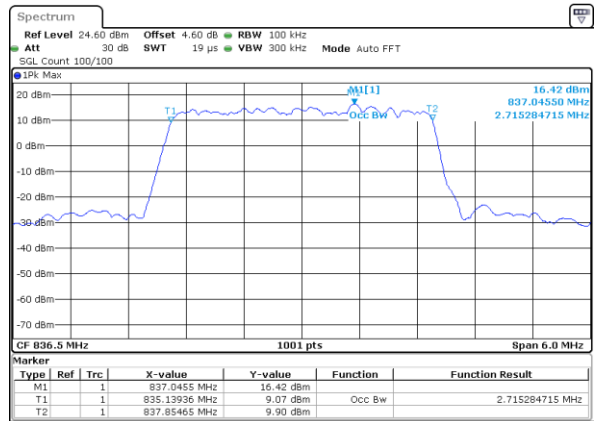

LTE Band 5

Lowest Channel / 3MHz / QPSK

Date: 5 AUG 2020 20:18:14

Lowest Channel / 3MHz / 16QAM

Date: 5 AUG 2020 20:18:24

Middle Channel / 3MHz / QPSK

Date: 5 AUG 2020 20:27:15

Middle Channel / 3MHz / 16QAM