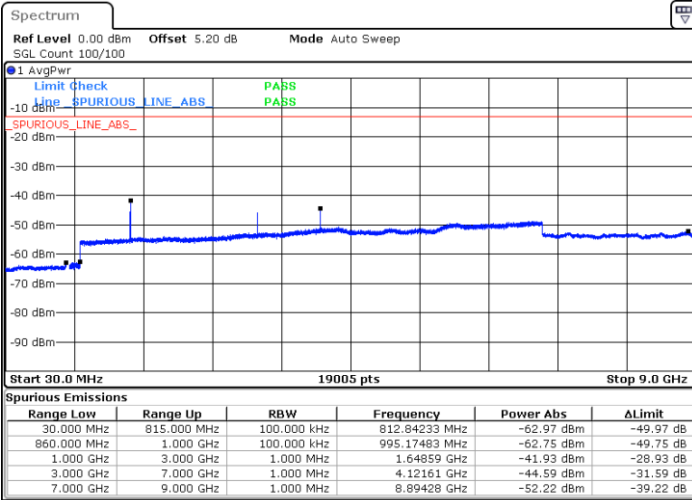

LTE Band 5 / 10MHz

Lowest Channel / QPSK

Date: 5 AUG.2020 17:58:27

Lowest Channel / 16QAM

Date: 5 AUG.2020 17:58:20

LTE Band 5 / 10MHz

Middle Channel / QPSK

Date: 5 AUG.2020 18:00:54

Middle Channel / 16QAM

Date: 5 AUG.2020 18:01:47

Highest Channel / QPSK

Date: 5 AUG.2020 18:09:55

Highest Channel / 16QAM

Date: 5 AUG.2020 18:10:48

LTE Band 5 / 1.4MHz

Lowest Channel / 64QAM

Middle Channel / 64QAM

Date: 24 AUG.2020 19:30:35

Date: 24 AUG.2020 19:31:29

Highest Channel / 64QAM

Date: 24 AUG.2020 19:36:20

LTE Band 5 / 3MHz

Lowest Channel / 64QAM

Middle Channel / 64QAM

Date: 24 AUG.2020 19:40:51

Date: 24 AUG.2020 19:41:45

Highest Channel / 64QAM

Date: 24 AUG.2020 19:46:36

LTE Band 5 / 5MHz

Lowest Channel / 64QAM

Middle Channel / 64QAM

Date: 24 AUG.2020 19:51:07