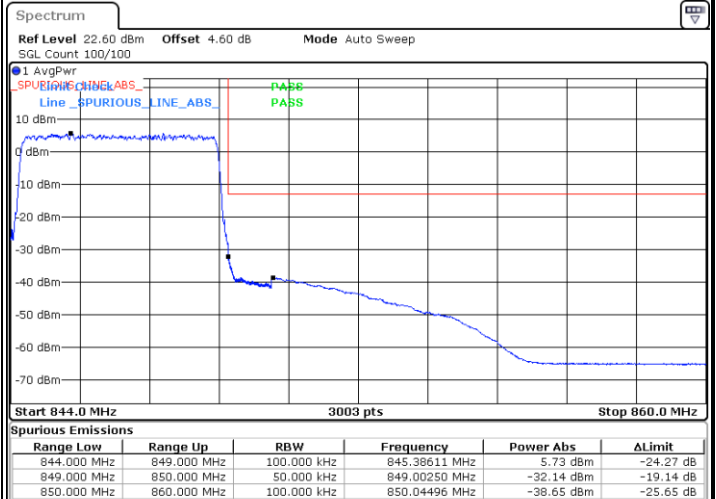

LTE Band 5 / 5MHz / QPSK

Lowest Band Edge / 1 RB

Date: 5 AUG.2020 21:00:16

Highest Band Edge / 1 RB

Date: 5 AUG.2020 21:11:44

Lowest Band Edge / Full RB

Date: 5 AUG.2020 21:03:33

Highest Band Edge / Full RB

Date: 5 AUG.2020 21:15:01

LTE Band 5 / 5MHz / 16QAM

Lowest Band Edge / 1RB

Date: 5 AUG.2020 21:01:55

Highest Band Edge / 1 RB

Date: 5 AUG.2020 21:13:22

Lowest Band Edge / Full RB

Date: 5 AUG.2020 21:05:12

Highest Band Edge / Full RB

Date: 5 AUG.2020 21:16:40

LTE Band 5 / 5MHz / 64QAM

Lowest Band Edge / 1RB

Date: 24 AUG 2020 19:50:13

Highest Band Edge / 1 RB

Date: 24 AUG 2020 19:55:58

Lowest Band Edge / Full RB

Date: 24 AUG 2020 19:48:34

Highest Band Edge / Full RB

Date: 24 AUG 2020 19:54:19

LTE Band 5 / 10MHz / QPSK

Lowest Band Edge / 1 RB

Date: 5 AUG 2020 17:52:37

Highest Band Edge / 1 RB

Date: 5 AUG 2020 18:04:05