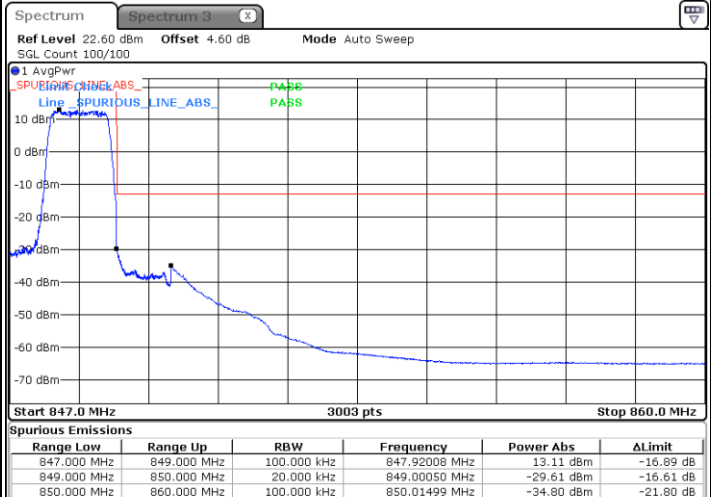

Date: 24 AUG 2020 20:02:47

Conducted Band Edge

LTE Band 5 / 1.4MHz / QPSK

Lowest Band Edge / 1RB

Date: 5 AUG.2020 17:19:06

Highest Band Edge / 1RB

Date: 5 AUG.2020 17:33:52

Lowest Band Edge / Full RB

Date: 5 AUG.2020 17:22:24

Highest Band Edge / Full RB

Date: 5 AUG.2020 17:30:35

LTE Band 5 / 1.4MHz / 16QAM

Lowest Band Edge / 1 RB

Date: 5 AUG.2020 17:20:45

Highest Band Edge / 1 RB

Date: 5 AUG.2020 17:35:31

Lowest Band Edge / Full RB

Date: 5 AUG.2020 17:24:03

Highest Band Edge / Full RB

Date: 5 AUG.2020 17:32:13

LTE Band 5 / 1.4MHz / 64QAM

Lowest Band Edge / 1 RB

Date: 24 AUG 2020 19:29:41

Highest Band Edge / 1 RB

Date: 24 AUG 2020 19:35:26

Lowest Band Edge / Full RB

Date: 24 AUG 2020 19:28:02

Highest Band Edge / Full RB

Date: 24 AUG 2020 19:33:47

LTE Band 5 / 3MHz / QPSK

Lowest Band Edge / 1RB

Date: 5 AUG 2020 20:20:22