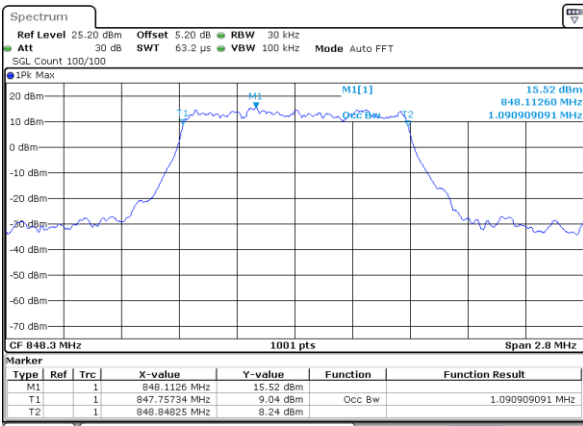

Lowest Channel / 1.4MHz / 64QAM

Date: 24 AUG 2020 19:26:14

Lowest Channel / 3MHz / 64QAM

Date: 24 AUG 2020 19:36:30

Middle Channel / 1.4MHz / 64QAM

Date: 24 AUG 2020 19:31:39

Middle Channel / 3MHz / 64QAM

Date: 24 AUG 2020 19:41:55

Highest Channel / 1.4MHz / 64QAM

Date: 24 AUG 2020 19:31:59

Highest Channel / 3MHz / 64QAM

Date: 24 AUG 2020 19:42:15

LTE Band 5

Lowest Channel / 5MHz / 64QAM

Date: 24 AUG 2020 19:46:46

Lowest Channel / 10MHz / 64QAM