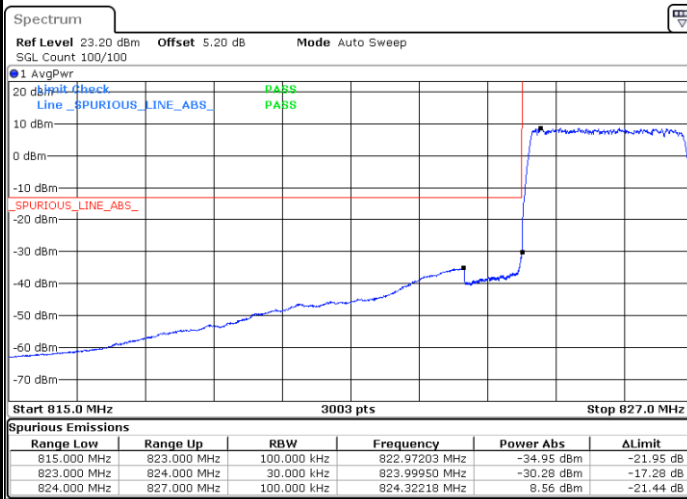

Date: 5 AUG. 2020 20:22:01

Highest Band Edge / 1 RB

Date: 5 AUG. 2020 20:52:53

Lowest Band Edge / Full RB

Date: 5 AUG. 2020 20:25:18

Highest Band Edge / Full RB

Date: 5 AUG. 2020 20:56:11

LTE Band 5 / 3MHz / 64QAM

Lowest Band Edge / 1 RB

Date: 24 AUG 2020 19:39:57

Highest Band Edge / 1 RB

Date: 24 AUG 2020 19:45:42

Lowest Band Edge / Full RB

Date: 24 AUG 2020 19:38:18

Highest Band Edge / Full RB

Date: 24 AUG 2020 19:44:03

LTE Band 5 / 5MHz / QPSK

Lowest Band Edge / 1 RB

Date: 5 AUG.2020 21:00:16

Highest Band Edge / 1 RB

Date: 5 AUG.2020 21:11:44

Lowest Band Edge / Full RB

Date: 5 AUG.2020 21:03:33

Highest Band Edge / Full RB