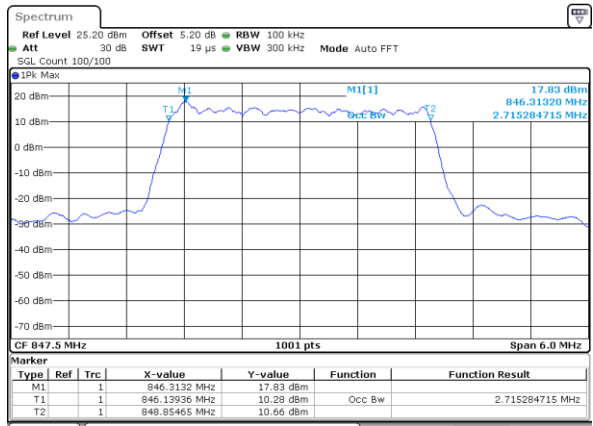

Lowest Channel / 1.4MHz / 64QAM

Date: 24 AUG 2020 19:26:14

Lowest Channel / 3MHz / 64QAM

Date: 24 AUG 2020 19:36:30

Middle Channel / 1.4MHz / 64QAM

Date: 24 AUG 2020 19:31:39

Middle Channel / 3MHz / 64QAM

Date: 24 AUG 2020 19:41:55

Highest Channel / 1.4MHz / 64QAM

Date: 24 AUG 2020 19:31:59

Highest Channel / 3MHz / 64QAM

Date: 24 AUG 2020 19:42:15

LTE Band 5

Lowest Channel / 5MHz / 64QAM

Date: 24 AUG 2020 19:46:46

Lowest Channel / 10MHz / 64QAM