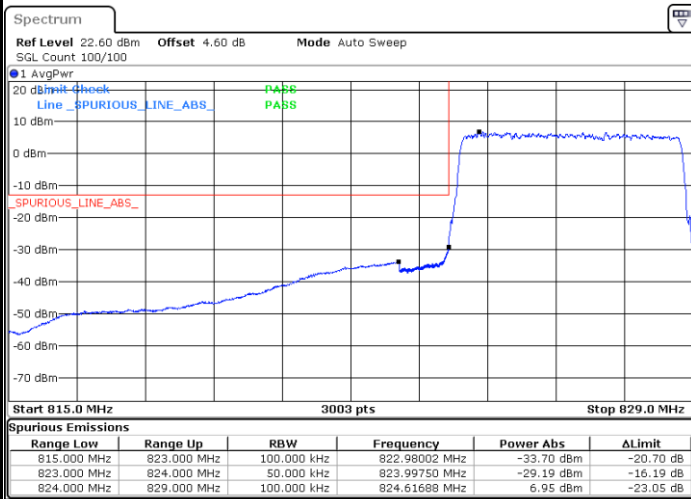

Lowest Band Edge / 1 RB

Date: 24 AUG 2020 19:39:57

Highest Band Edge / 1 RB

Date: 24 AUG 2020 19:45:42

Lowest Band Edge / Full RB

Date: 24 AUG 2020 19:38:18

Highest Band Edge / Full RB

Date: 24 AUG 2020 19:44:03

LTE Band 5 / 5MHz / QPSK

Lowest Band Edge / 1 RB

Date: 5 AUG.2020 21:00:16

Highest Band Edge / 1 RB

Date: 5 AUG.2020 21:11:44

Lowest Band Edge / Full RB

Date: 5 AUG.2020 21:03:33

Highest Band Edge / Full RB

Date: 5 AUG.2020 21:15:01

LTE Band 5 / 5MHz / 16QAM

Lowest Band Edge / 1RB

Date: 5 AUG.2020 21:01:55

Highest Band Edge / 1 RB

Date: 5 AUG.2020 21:13:22

Lowest Band Edge / Full RB

Date: 5 AUG.2020 21:05:12

Highest Band Edge / Full RB

Date: 5 AUG.2020 21:16:40

LTE Band 5 / 5MHz / 64QAM

Lowest Band Edge / 1RB

Date: 24 AUG 2020 19:50:13

Highest Band Edge / 1 RB

Date: 24 AUG 2020 19:55:58

Lowest Band Edge / Full RB