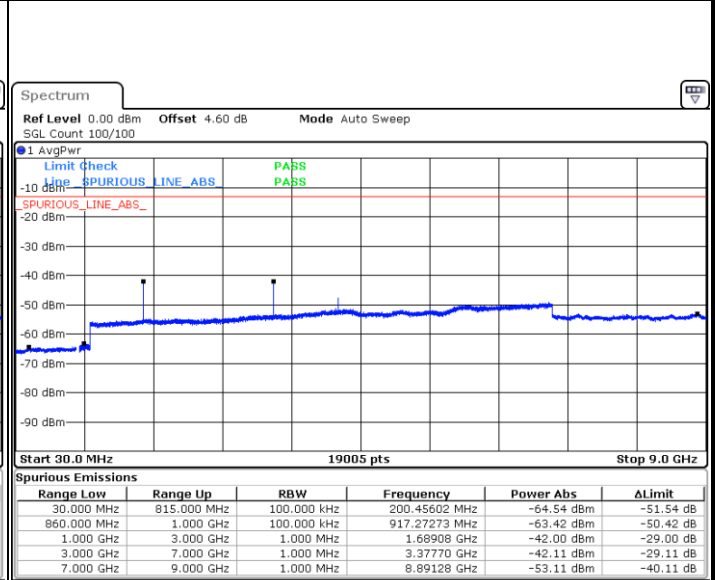

Highest Channel / 16QAM

Date: 5 AUG.2020 20:57:58

LTE Band 5 / 5MHz

Lowest Channel / QPSK

Date: 5 AUG.2020 21:06:06

Lowest Channel / 16QAM

Date: 5 AUG.2020 21:06:59

Middle Channel / QPSK

Date: 5 AUG.2020 21:08:33

Middle Channel / 16QAM

Date: 5 AUG.2020 21:09:26

LTE Band 5 / 5MHz

Highest Channel / QPSK

Date: 5 AUG.2020 21:17:34

Highest Channel / 16QAM

Date: 5 AUG.2020 21:26:13

LTE Band 5 / 10MHz

Lowest Channel / QPSK

Date: 5 AUG.2020 17:58:27

Lowest Channel / 16QAM

Date: 5 AUG.2020 17:58:20

LTE Band 5 / 10MHz

Middle Channel / QPSK

Date: 5 AUG.2020 18:00:54

Middle Channel / 16QAM

Date: 5 AUG.2020 18:01:47

Highest Channel / QPSK

Date: 5 AUG.2020 18:09:55

Highest Channel / 16QAM

Date: 5 AUG.2020 18:10:48

LTE Band 5 / 1.4MHz

Lowest Channel / 64QAM