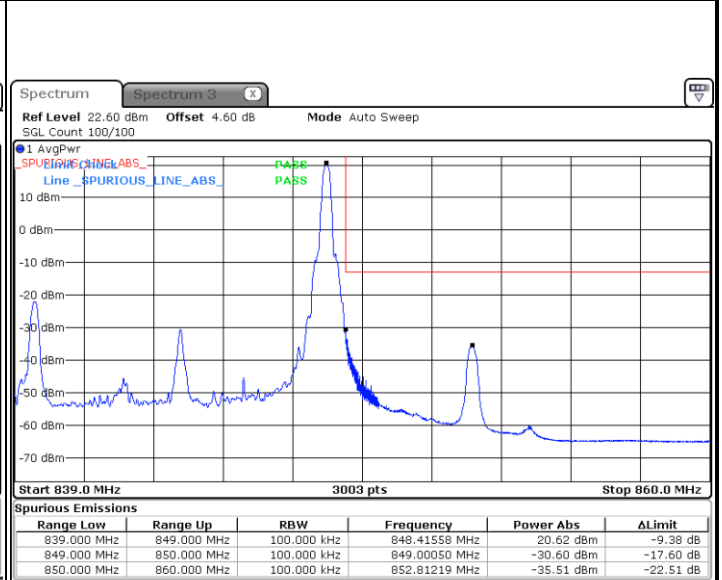

Date: 24 AUG 2020 19:48:34

Highest Band Edge / Full RB

Date: 24 AUG 2020 19:54:19

LTE Band 5 / 10MHz / QPSK

Lowest Band Edge / 1 RB

Date: 5 AUG 2020 17:52:37

Highest Band Edge / 1 RB

Date: 5 AUG 2020 18:04:05

Lowest Band Edge / Full RB

Date: 5 AUG 2020 17:55:54

Highest Band Edge / Full RB

Date: 5 AUG 2020 18:07:22

LTE Band 5 / 10MHz / 16QAM

Lowest Band Edge / 1 RB

Date: 5 AUG.2020 17:54:16

Highest Band Edge / 1 RB

Date: 5 AUG.2020 18:05:44

Lowest Band Edge / Full RB

Date: 5 AUG.2020 17:57:33

Highest Band Edge / Full RB

Date: 5 AUG.2020 18:09:01

LTE Band 5 / 10MHz / 64QAM

Lowest Band Edge / 1 RB

Date: 24 AUG 2020 20:00:29

Highest Band Edge / 1 RB

Date: 24 AUG 2020 20:06:14

Lowest Band Edge / Full RB

Date: 24 AUG 2020 19:58:51

Highest Band Edge / Full RB

Date: 24 AUG 2020 20:04:35

Conducted Spurious Emission

LTE Band 5 / 1.4MHz