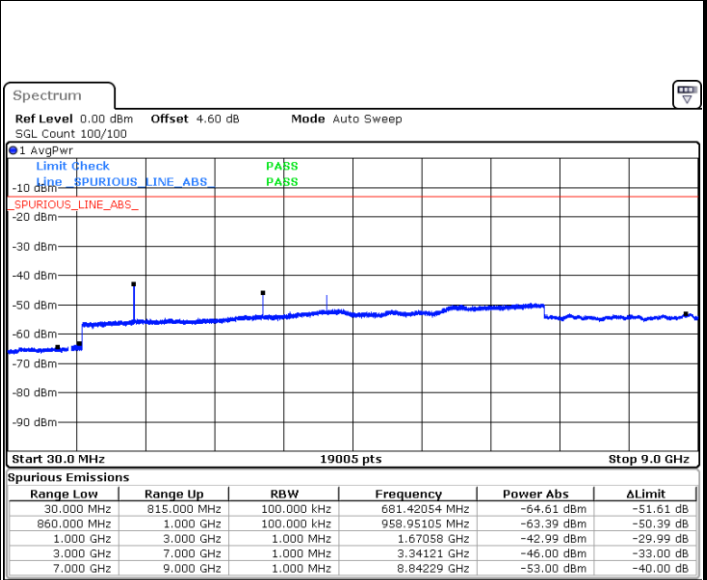

Highest Band Edge / 1 RB

Date: 24 AUG 2020 20:06:14

Lowest Band Edge / Full RB

Date: 24 AUG 2020 19:58:51

Highest Band Edge / Full RB

Date: 24 AUG 2020 20:04:35

Conducted Spurious Emission

LTE Band 5 / 1.4MHz

Highest Channel / QPSK

Date: 5 AUG.2020 17:36:25

Highest Channel / 16QAM

Date: 5 AUG.2020 17:37:18

LTE Band 5 / 3MHz

Lowest Channel / QPSK

Date: 5 AUG.2020 20:26:12

Lowest Channel / 16QAM

Date: 5 AUG.2020 20:27:05

LTE Band 5 / 3MHz

Middle Channel / QPSK

Date: 5 AUG.2020 20:30:53

Middle Channel / 16QAM

Date: 5 AUG.2020 20:48:57

Highest Channel / QPSK

Date: 5 AUG.2020 20:57:05

Highest Channel / 16QAM

Date: 5 AUG.2020 20:57:58

LTE Band 5 / 5MHz

Lowest Channel / QPSK

Date: 5 AUG.2020 21:06:06

Lowest Channel / 16QAM

Date: 5 AUG.2020 21:06:59

Middle Channel / QPSK