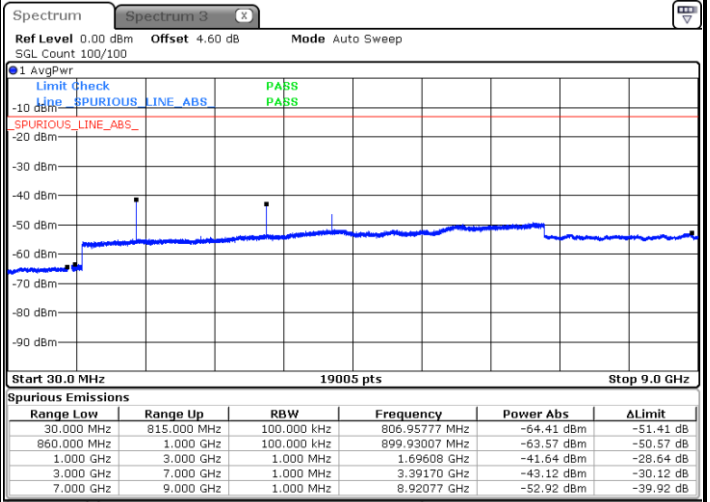

Lowest Band Edge / Full RB

Date: 5 AUG 2020 17:55:54

Highest Band Edge / Full RB

Date: 5 AUG 2020 18:07:22

LTE Band 5 / 10MHz / 16QAM

Lowest Band Edge / 1 RB

Date: 5 AUG.2020 17:54:16

Highest Band Edge / 1 RB

Date: 5 AUG.2020 18:05:44

Lowest Band Edge / Full RB

Date: 5 AUG.2020 17:57:33

Highest Band Edge / Full RB

Date: 5 AUG.2020 18:09:01

LTE Band 5 / 10MHz / 64QAM

Lowest Band Edge / 1 RB

Date: 24 AUG 2020 20:00:29

Highest Band Edge / 1 RB

Date: 24 AUG 2020 20:06:14

Lowest Band Edge / Full RB

Date: 24 AUG 2020 19:58:51

Highest Band Edge / Full RB

Date: 24 AUG 2020 20:04:35

Conducted Spurious Emission

LTE Band 5 / 1.4MHz

Highest Channel / QPSK

Date: 5 AUG.2020 17:36:25

Highest Channel / 16QAM

Date: 5 AUG.2020 17:37:18

LTE Band 5 / 3MHz

Lowest Channel / QPSK

Date: 5 AUG.2020 20:26:12

Lowest Channel / 16QAM