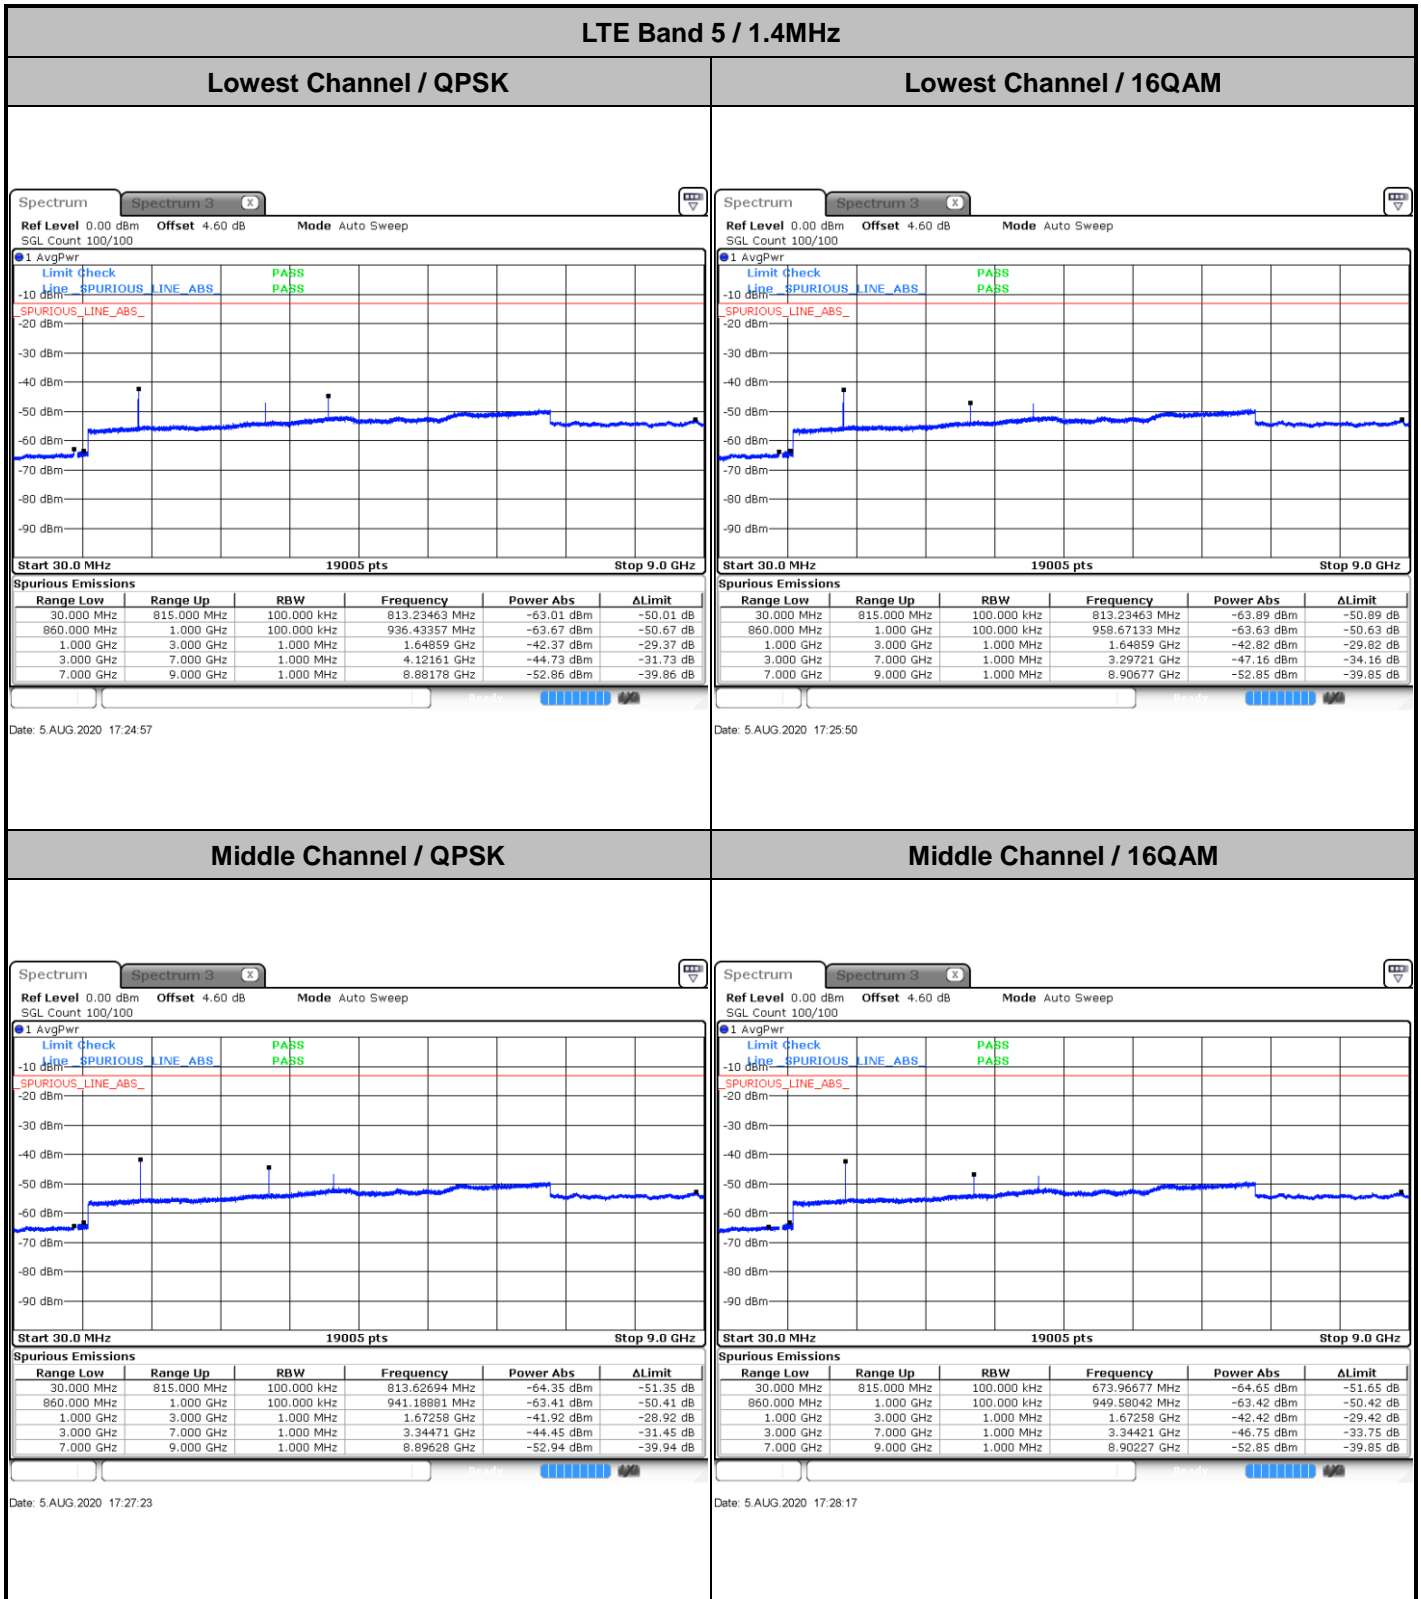

Lowest Band Edge / Full RB

Date: 5 AUG 2020 17:55:54

Highest Band Edge / Full RB

Date: 5 AUG 2020 18:07:22

LTE Band 5 / 10MHz / 16QAM

Lowest Band Edge / 1 RB

Date: 5 AUG.2020 17:54:16

Highest Band Edge / 1 RB

Date: 5 AUG.2020 18:05:44

Lowest Band Edge / Full RB

Date: 5 AUG.2020 17:57:33

Highest Band Edge / Full RB

Date: 5 AUG.2020 18:09:01

LTE Band 5 / 10MHz / 64QAM

Lowest Band Edge / 1 RB

Date: 24 AUG 2020 20:00:29

Highest Band Edge / 1 RB

Date: 24 AUG 2020 20:06:14

Lowest Band Edge / Full RB

Date: 24 AUG 2020 19:58:51

Highest Band Edge / Full RB

Date: 24 AUG 2020 20:04:35

Conducted Spurious Emission

LTE Band 5 / 1.4MHz

Highest Channel / QPSK

Date: 5 AUG.2020 17:36:25

Highest Channel / 16QAM

Date: 5 AUG.2020 17:37:18

LTE Band 5 / 3MHz

Lowest Channel / QPSK

Date: 5 AUG.2020 20:26:12

Lowest Channel / 16QAM