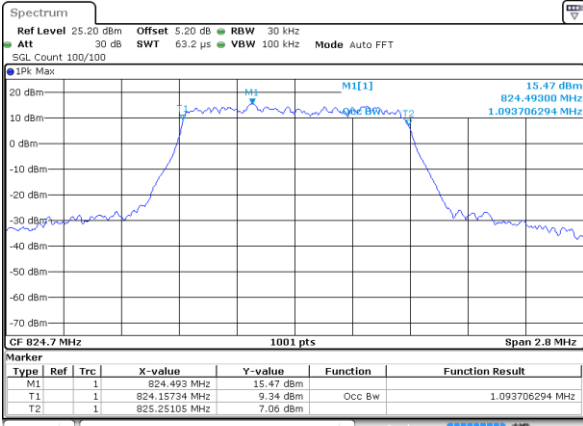

LTE Band 5

Lowest Channel / 1.4MHz / 64QAM

Date: 24 AUG 2020 19:26:14