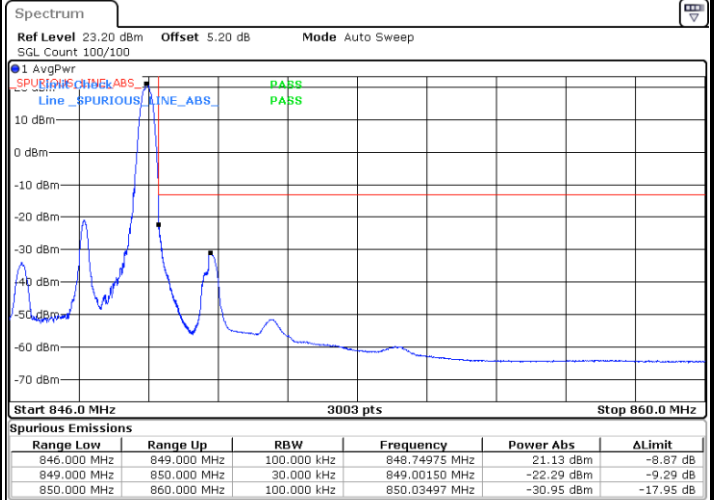

Highest Band Edge / 1 RB

Date: 5 AUG 2020 20:51:15

Lowest Band Edge / Full RB

Date: 5 AUG 2020 20:23:39

Highest Band Edge / Full RB

Date: 5 AUG 2020 20:54:32

LTE Band 5 / 3MHz / 16QAM

Lowest Band Edge / 1 RB

Date: 5 AUG. 2020 20:22:01

Highest Band Edge / 1 RB

Date: 5 AUG. 2020 20:52:53

Lowest Band Edge / Full RB

Date: 5 AUG. 2020 20:25:18

Highest Band Edge / Full RB

Date: 5 AUG. 2020 20:56:11

LTE Band 5 / 3MHz / 64QAM

Lowest Band Edge / 1 RB

Date: 24 AUG 2020 19:39:57

Highest Band Edge / 1 RB

Date: 24 AUG 2020 19:45:42

Lowest Band Edge / Full RB

Date: 24 AUG 2020 19:38:18

Highest Band Edge / Full RB

Date: 24 AUG 2020 19:44:03

LTE Band 5 / 5MHz / QPSK

Lowest Band Edge / 1 RB

Date: 5 AUG.2020 21:00:16

Highest Band Edge / 1 RB

Date: 5 AUG.2020 21:11:44

Lowest Band Edge / Full RB

Date: 5 AUG.2020 21:03:33

Highest Band Edge / Full RB