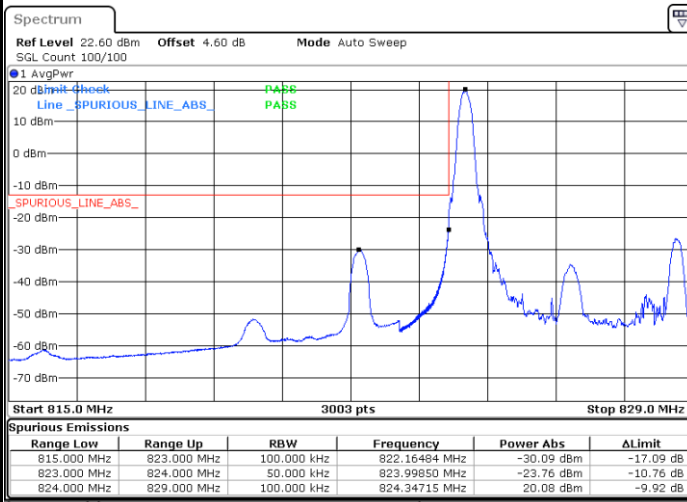

Lowest Band Edge / 1 RB

Date: 24 AUG 2020 19:39:57

Highest Band Edge / 1 RB

Date: 24 AUG 2020 19:45:42

Lowest Band Edge / Full RB

Date: 24 AUG 2020 19:38:18

Highest Band Edge / Full RB

Date: 24 AUG 2020 19:44:03

LTE Band 5 / 5MHz / QPSK

Lowest Band Edge / 1 RB

Date: 5 AUG.2020 21:00:16

Highest Band Edge / 1 RB

Date: 5 AUG.2020 21:11:44

Lowest Band Edge / Full RB

Date: 5 AUG.2020 21:03:33

Highest Band Edge / Full RB

Date: 5 AUG.2020 21:15:01

LTE Band 5 / 5MHz / 16QAM

Lowest Band Edge / 1RB

Date: 5 AUG.2020 21:01:55

Highest Band Edge / 1 RB

Date: 5 AUG.2020 21:13:22

Lowest Band Edge / Full RB

Date: 5 AUG.2020 21:05:12

Highest Band Edge / Full RB

Date: 5 AUG.2020 21:16:40

LTE Band 5 / 5MHz / 64QAM

Lowest Band Edge / 1RB

Date: 24 AUG 2020 19:50:13

Highest Band Edge / 1 RB

Date: 24 AUG 2020 19:55:58

Lowest Band Edge / Full RB