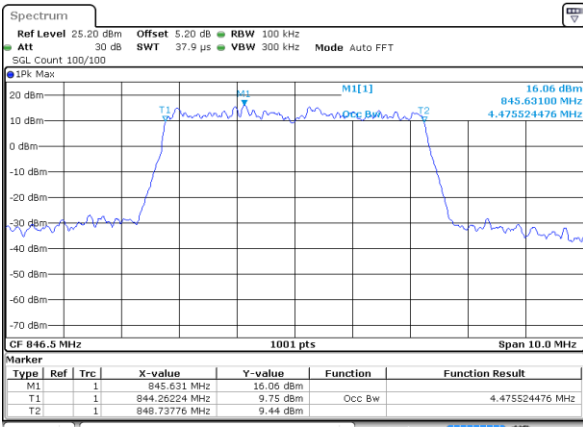

Date: 24 AUG 2020 19:57:02

Middle Channel / 5MHz / 64QAM

Date: 24 AUG 2020 19:52:11

Middle Channel / 10MHz / 64QAM

Date: 24 AUG 2020 20:02:27

Highest Channel / 5MHz / 64QAM

Date: 24 AUG 2020 19:52:31

Highest Channel / 10MHz / 64QAM

Date: 24 AUG 2020 20:02:47

Conducted Band Edge

LTE Band 5 / 1.4MHz / QPSK

Lowest Band Edge / 1RB

Date: 5 AUG.2020 17:19:06

Highest Band Edge / 1RB

Date: 5 AUG.2020 17:33:52

Lowest Band Edge / Full RB