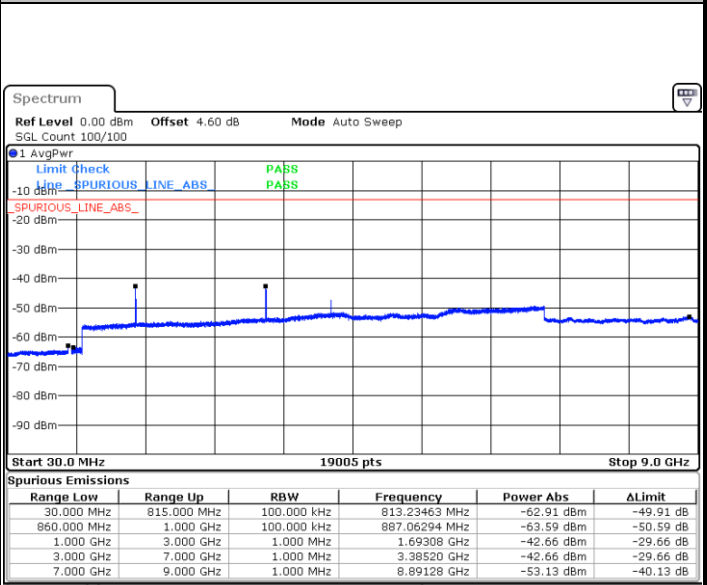

Highest Band Edge / 1 RB

Date: 24 AUG 2020 20:06:14

Lowest Band Edge / Full RB

Date: 24 AUG 2020 19:58:51

Highest Band Edge / Full RB

Date: 24 AUG 2020 20:04:35

Conducted Spurious Emission

LTE Band 5 / 1.4MHz

Highest Channel / QPSK

Date: 5 AUG.2020 17:36:25

Highest Channel / 16QAM

Date: 5 AUG.2020 17:37:18

LTE Band 5 / 3MHz

Lowest Channel / QPSK

Date: 5 AUG.2020 20:26:12

Lowest Channel / 16QAM

Date: 5 AUG.2020 20:27:05

LTE Band 5 / 3MHz

Middle Channel / QPSK

Date: 5 AUG.2020 20:30:53

Middle Channel / 16QAM

Date: 5 AUG.2020 20:48:57

Highest Channel / QPSK

Date: 5 AUG.2020 20:57:05

Highest Channel / 16QAM

Date: 5 AUG.2020 20:57:58

LTE Band 5 / 5MHz

Lowest Channel / QPSK

Date: 5 AUG.2020 21:06:06

Lowest Channel / 16QAM

Date: 5 AUG.2020 21:06:59

Middle Channel / QPSK