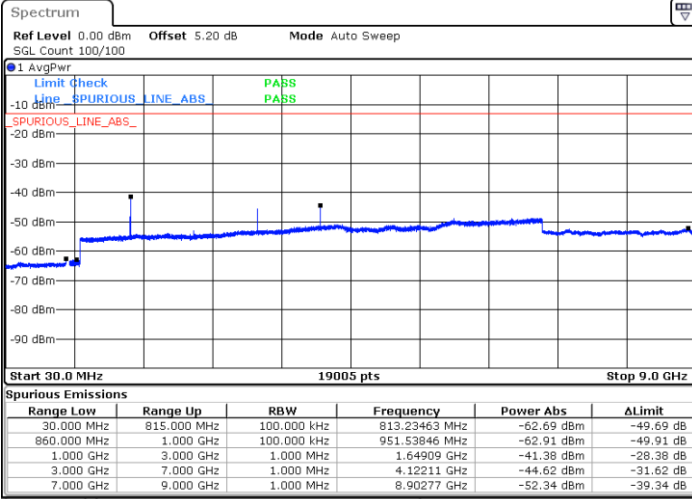

Middle Channel / 64QAM

Date: 24 AUG.2020 19:30:35

Date: 24 AUG.2020 19:31:29

Highest Channel / 64QAM

Date: 24 AUG.2020 19:36:20

LTE Band 5 / 3MHz

Lowest Channel / 64QAM

Middle Channel / 64QAM

Date: 24 AUG.2020 19:40:51

Date: 24 AUG.2020 19:41:45

Highest Channel / 64QAM

Date: 24 AUG.2020 19:46:36

LTE Band 5 / 5MHz

Lowest Channel / 64QAM

Middle Channel / 64QAM

Date: 24 AUG.2020 19:51:07

Date: 24 AUG.2020 19:52:01

Highest Channel / 64QAM

Date: 24 AUG.2020 19:56:52

LTE Band 5 / 10MHz

Lowest Channel / 64QAM

Middle Channel / 64QAM

Date: 24 AUG.2020 20:01:24

Date: 24 AUG.2020 20:02:17