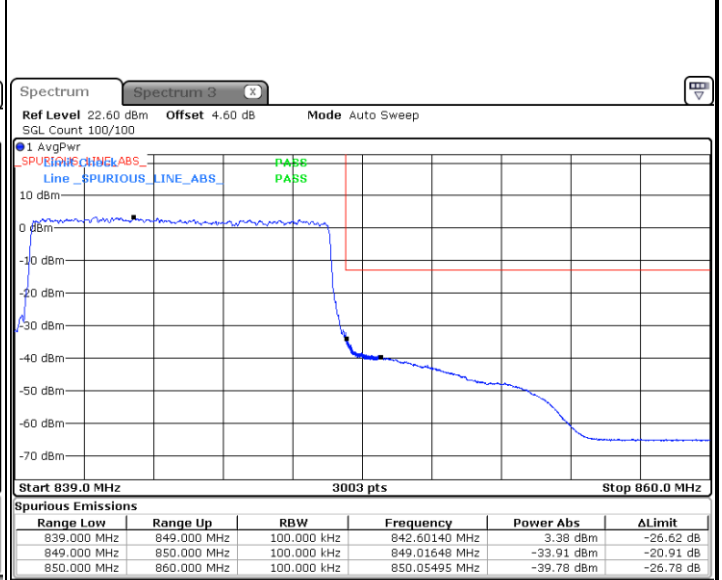

Date: 24 AUG 2020 19:48:34

Highest Band Edge / Full RB

Date: 24 AUG 2020 19:54:19

LTE Band 5 / 10MHz / QPSK

Lowest Band Edge / 1 RB

Date: 5 AUG 2020 17:52:37

Highest Band Edge / 1 RB

Date: 5 AUG 2020 18:04:05

Lowest Band Edge / Full RB

Date: 5 AUG 2020 17:55:54

Highest Band Edge / Full RB

Date: 5 AUG 2020 18:07:22

LTE Band 5 / 10MHz / 16QAM

Lowest Band Edge / 1 RB

Date: 5 AUG.2020 17:54:16

Highest Band Edge / 1 RB

Date: 5 AUG.2020 18:05:44

Lowest Band Edge / Full RB

Date: 5 AUG.2020 17:57:33

Highest Band Edge / Full RB

Date: 5 AUG.2020 18:09:01

LTE Band 5 / 10MHz / 64QAM

Lowest Band Edge / 1 RB

Date: 24 AUG 2020 20:00:29

Highest Band Edge / 1 RB

Date: 24 AUG 2020 20:06:14

Lowest Band Edge / Full RB

Date: 24 AUG 2020 19:58:51

Highest Band Edge / Full RB

Date: 24 AUG 2020 20:04:35

Conducted Spurious Emission

LTE Band 5 / 1.4MHz