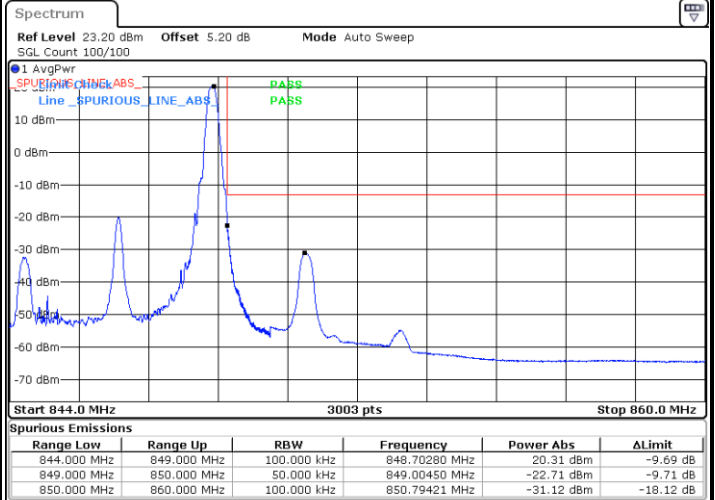

Date: 5 AUG.2020 21:15:01

LTE Band 5 / 5MHz / 16QAM

Lowest Band Edge / 1RB

Date: 5 AUG.2020 21:01:55

Highest Band Edge / 1 RB

Date: 5 AUG.2020 21:13:22

Lowest Band Edge / Full RB

Date: 5 AUG.2020 21:05:12

Highest Band Edge / Full RB

Date: 5 AUG.2020 21:16:40

LTE Band 5 / 5MHz / 64QAM

Lowest Band Edge / 1RB

Date: 24 AUG 2020 19:50:13

Highest Band Edge / 1 RB

Date: 24 AUG 2020 19:55:58

Lowest Band Edge / Full RB

Date: 24 AUG 2020 19:48:34

Highest Band Edge / Full RB

Date: 24 AUG 2020 19:54:19

LTE Band 5 / 10MHz / QPSK

Lowest Band Edge / 1 RB

Date: 5 AUG 2020 17:52:37

Highest Band Edge / 1 RB

Date: 5 AUG 2020 18:04:05

Lowest Band Edge / Full RB

Date: 5 AUG 2020 17:55:54

Highest Band Edge / Full RB

Date: 5 AUG 2020 18:07:22

LTE Band 5 / 10MHz / 16QAM

Lowest Band Edge / 1 RB

Date: 5 AUG.2020 17:54:16

Highest Band Edge / 1 RB