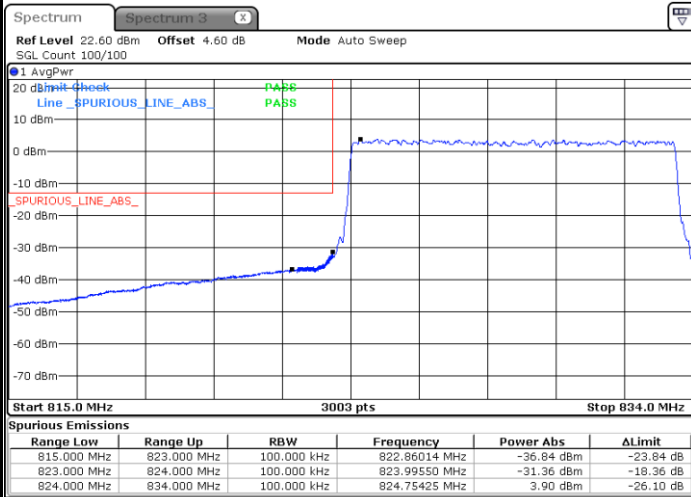

Highest Band Edge / Full RB

Date: 5 AUG.2020 21:16:40

LTE Band 5 / 5MHz / 64QAM

Lowest Band Edge / 1RB

Date: 24 AUG 2020 19:50:13

Highest Band Edge / 1 RB

Date: 24 AUG 2020 19:55:58

Lowest Band Edge / Full RB

Date: 24 AUG 2020 19:48:34

Highest Band Edge / Full RB

Date: 24 AUG 2020 19:54:19

LTE Band 5 / 10MHz / QPSK

Lowest Band Edge / 1 RB

Date: 5 AUG 2020 17:52:37

Highest Band Edge / 1 RB

Date: 5 AUG 2020 18:04:05

Lowest Band Edge / Full RB

Date: 5 AUG 2020 17:55:54

Highest Band Edge / Full RB

Date: 5 AUG 2020 18:07:22

LTE Band 5 / 10MHz / 16QAM

Lowest Band Edge / 1 RB

Date: 5 AUG.2020 17:54:16

Highest Band Edge / 1 RB

Date: 5 AUG.2020 18:05:44

Lowest Band Edge / Full RB

Date: 5 AUG.2020 17:57:33

Highest Band Edge / Full RB

Date: 5 AUG.2020 18:09:01

LTE Band 5 / 10MHz / 64QAM

Lowest Band Edge / 1 RB

Date: 24 AUG 2020 20:00:29