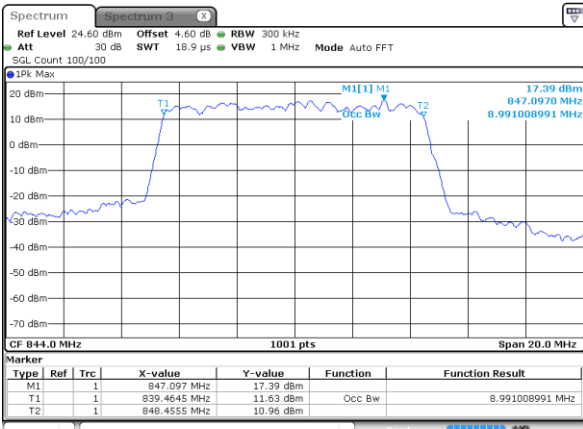

Highest Channel / 10MHz / QPSK

Date: 5 AUG 2020 18:01:57