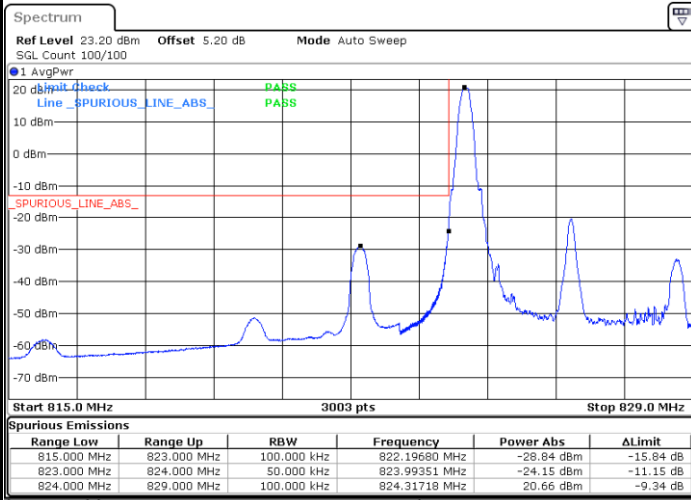

Date: 5 AUG.2020 21:15:01

LTE Band 5 / 5MHz / 16QAM

Lowest Band Edge / 1RB

Date: 5 AUG.2020 21:01:55

Highest Band Edge / 1 RB

Date: 5 AUG.2020 21:13:22

Lowest Band Edge / Full RB

Date: 5 AUG.2020 21:05:12

Highest Band Edge / Full RB

Date: 5 AUG.2020 21:16:40

LTE Band 5 / 5MHz / 64QAM

Lowest Band Edge / 1RB

Date: 24 AUG 2020 19:50:13

Highest Band Edge / 1 RB

Date: 24 AUG 2020 19:55:58

Lowest Band Edge / Full RB

Date: 24 AUG 2020 19:48:34

Highest Band Edge / Full RB

Date: 24 AUG 2020 19:54:19

LTE Band 5 / 10MHz / QPSK

Lowest Band Edge / 1 RB

Date: 5 AUG 2020 17:52:37

Highest Band Edge / 1 RB

Date: 5 AUG 2020 18:04:05

Lowest Band Edge / Full RB

Date: 5 AUG 2020 17:55:54

Highest Band Edge / Full RB

Date: 5 AUG 2020 18:07:22

LTE Band 5 / 10MHz / 16QAM

Lowest Band Edge / 1 RB

Date: 5 AUG.2020 17:54:16

Highest Band Edge / 1 RB