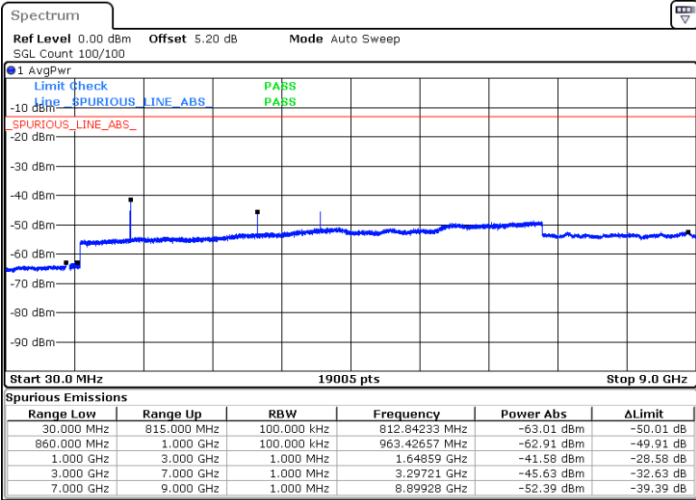

Middle Channel / 16QAM

Date: 5 AUG.2020 18:01:47

Highest Channel / QPSK

Date: 5 AUG.2020 18:09:55

Highest Channel / 16QAM

Date: 5 AUG.2020 18:10:48

LTE Band 5 / 1.4MHz

Lowest Channel / 64QAM

Middle Channel / 64QAM

Date: 24 AUG.2020 19:30:35

Date: 24 AUG.2020 19:31:29

Highest Channel / 64QAM

Date: 24 AUG.2020 19:36:20

LTE Band 5 / 3MHz

Lowest Channel / 64QAM

Middle Channel / 64QAM

Date: 24 AUG.2020 19:40:51

Date: 24 AUG.2020 19:41:45

Highest Channel / 64QAM

Date: 24 AUG.2020 19:46:36

LTE Band 5 / 5MHz

Lowest Channel / 64QAM

Middle Channel / 64QAM

Date: 24 AUG.2020 19:51:07

Date: 24 AUG.2020 19:52:01

Highest Channel / 64QAM

Date: 24 AUG.2020 19:56:52

LTE Band 5 / 10MHz

Lowest Channel / 64QAM

Middle Channel / 64QAM

Date: 24 AUG.2020 20:01:24

Date: 24 AUG.2020 20:02:17