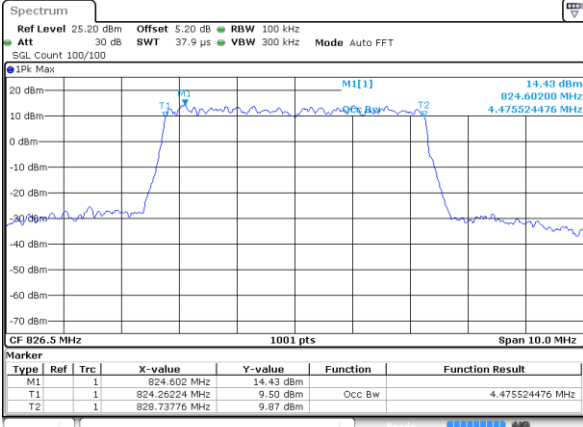

Highest Channel / 1.4MHz / 64QAM

Date: 24 AUG 2020 19:31:59

Highest Channel / 3MHz / 64QAM

Date: 24 AUG 2020 19:42:15

LTE Band 5

Lowest Channel / 5MHz / 64QAM

Date: 24 AUG 2020 19:46:46

Lowest Channel / 10MHz / 64QAM