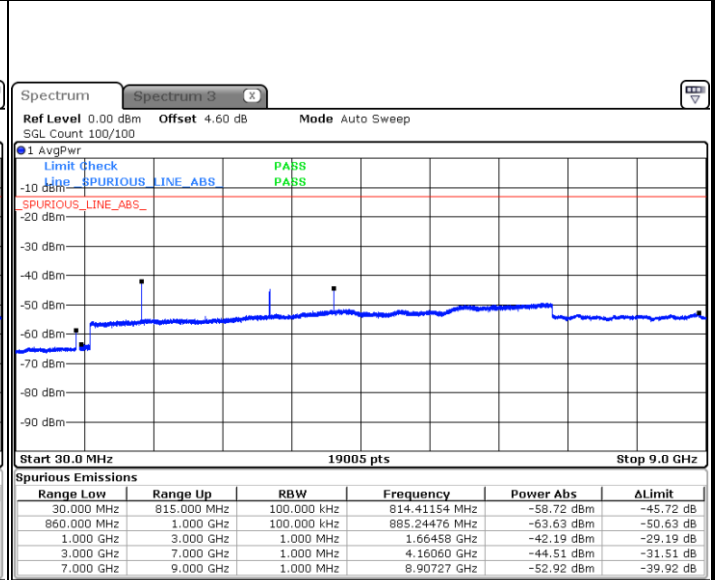

Highest Channel / 16QAM

Date: 5 AUG.2020 20:57:58

LTE Band 5 / 5MHz

Lowest Channel / QPSK

Date: 5 AUG.2020 21:06:06

Lowest Channel / 16QAM

Date: 5 AUG.2020 21:06:59

Middle Channel / QPSK

Date: 5 AUG.2020 21:08:33

Middle Channel / 16QAM

Date: 5 AUG.2020 21:09:26

LTE Band 5 / 5MHz

Highest Channel / QPSK

Date: 5 AUG.2020 21:17:34

Highest Channel / 16QAM

Date: 5 AUG.2020 21:26:13

LTE Band 5 / 10MHz

Lowest Channel / QPSK

Date: 5 AUG.2020 17:58:27

Lowest Channel / 16QAM

Date: 5 AUG.2020 17:58:20

LTE Band 5 / 10MHz

Middle Channel / QPSK

Date: 5 AUG.2020 18:00:54

Middle Channel / 16QAM

Date: 5 AUG.2020 18:01:47

Highest Channel / QPSK

Date: 5 AUG.2020 18:09:55

Highest Channel / 16QAM

Date: 5 AUG.2020 18:10:48

LTE Band 5 / 1.4MHz

Lowest Channel / 64QAM