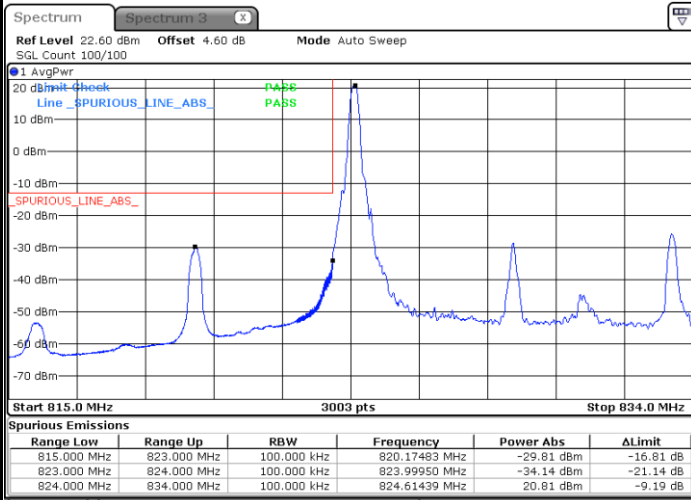

Highest Band Edge / Full RB

Date: 5 AUG.2020 21:16:40

LTE Band 5 / 5MHz / 64QAM

Lowest Band Edge / 1RB

Date: 24 AUG 2020 19:50:13

Highest Band Edge / 1 RB

Date: 24 AUG 2020 19:55:58

Lowest Band Edge / Full RB

Date: 24 AUG 2020 19:48:34

Highest Band Edge / Full RB

Date: 24 AUG 2020 19:54:19

LTE Band 5 / 10MHz / QPSK

Lowest Band Edge / 1 RB

Date: 5 AUG 2020 17:52:37

Highest Band Edge / 1 RB

Date: 5 AUG 2020 18:04:05

Lowest Band Edge / Full RB

Date: 5 AUG 2020 17:55:54

Highest Band Edge / Full RB

Date: 5 AUG 2020 18:07:22

LTE Band 5 / 10MHz / 16QAM

Lowest Band Edge / 1 RB

Date: 5 AUG.2020 17:54:16

Highest Band Edge / 1 RB

Date: 5 AUG.2020 18:05:44

Lowest Band Edge / Full RB

Date: 5 AUG.2020 17:57:33

Highest Band Edge / Full RB

Date: 5 AUG.2020 18:09:01

LTE Band 5 / 10MHz / 64QAM

Lowest Band Edge / 1 RB

Date: 24 AUG 2020 20:00:29