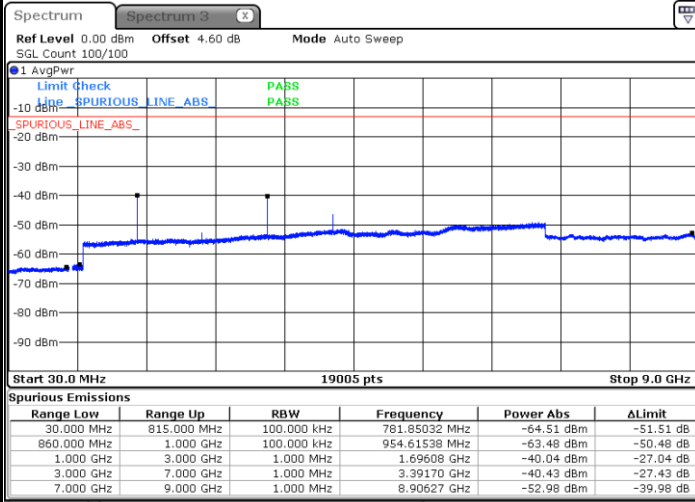

Lowest Band Edge / Full RB

Date: 5 AUG 2020 17:55:54

Highest Band Edge / Full RB

Date: 5 AUG 2020 18:07:22

LTE Band 5 / 10MHz / 16QAM

Lowest Band Edge / 1 RB

Date: 5 AUG.2020 17:54:16

Highest Band Edge / 1 RB

Date: 5 AUG.2020 18:05:44

Lowest Band Edge / Full RB

Date: 5 AUG.2020 17:57:33

Highest Band Edge / Full RB

Date: 5 AUG.2020 18:09:01

LTE Band 5 / 10MHz / 64QAM

Lowest Band Edge / 1 RB

Date: 24 AUG 2020 20:00:29

Highest Band Edge / 1 RB

Date: 24 AUG 2020 20:06:14

Lowest Band Edge / Full RB

Date: 24 AUG 2020 19:58:51

Highest Band Edge / Full RB

Date: 24 AUG 2020 20:04:35

Conducted Spurious Emission

LTE Band 5 / 1.4MHz

Highest Channel / QPSK

Date: 5 AUG.2020 17:36:25

Highest Channel / 16QAM

Date: 5 AUG.2020 17:37:18

LTE Band 5 / 3MHz

Lowest Channel / QPSK

Date: 5 AUG.2020 20:26:12

Lowest Channel / 16QAM