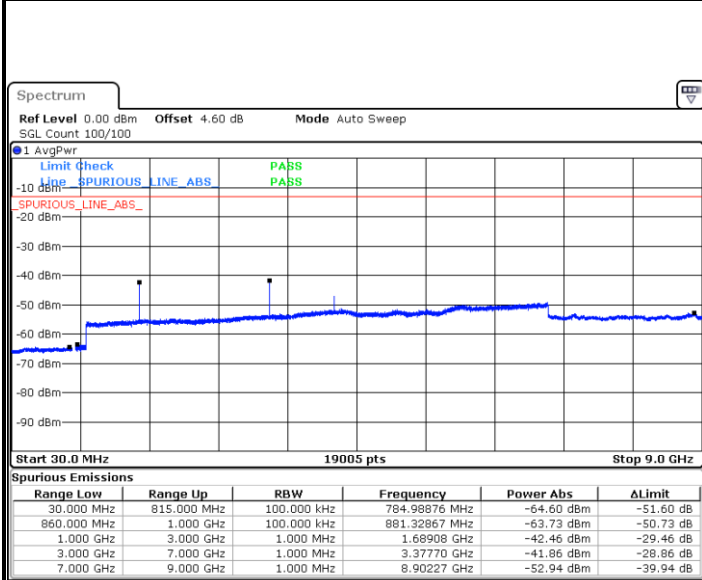

Highest Channel / 16QAM

Date: 5 AUG.2020 20:57:58

LTE Band 5 / 5MHz

Lowest Channel / QPSK

Date: 5 AUG.2020 21:06:06

Lowest Channel / 16QAM

Date: 5 AUG.2020 21:06:59

Middle Channel / QPSK

Date: 5 AUG.2020 21:08:33

Middle Channel / 16QAM

Date: 5 AUG.2020 21:09:26

LTE Band 5 / 5MHz

Highest Channel / QPSK

Date: 5 AUG.2020 21:17:34

Highest Channel / 16QAM

Date: 5 AUG.2020 21:26:13

LTE Band 5 / 10MHz

Lowest Channel / QPSK

Date: 5 AUG.2020 17:58:27

Lowest Channel / 16QAM

Date: 5 AUG.2020 17:58:20

LTE Band 5 / 10MHz

Middle Channel / QPSK

Date: 5 AUG.2020 18:00:54