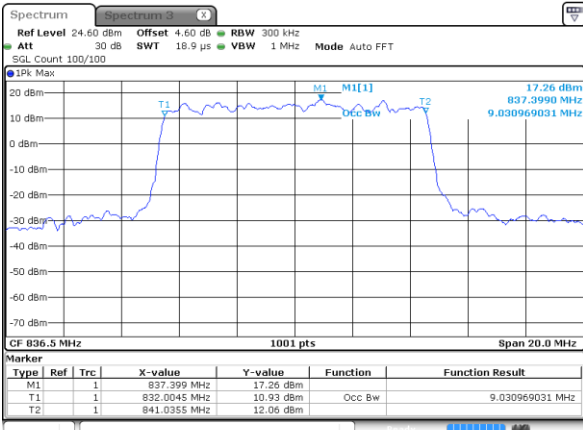

Highest Channel / 5MHz / 16QAM

Date: 5 AUG 2020 21:09:46

LTE Band 5

Lowest Channel / 10MHz / QPSK

Date: 5 AUG 2020 17:50:29

Lowest Channel / 10MHz / 16QAM

Date: 5 AUG 2020 17:50:39

Middle Channel / 10MHz / QPSK