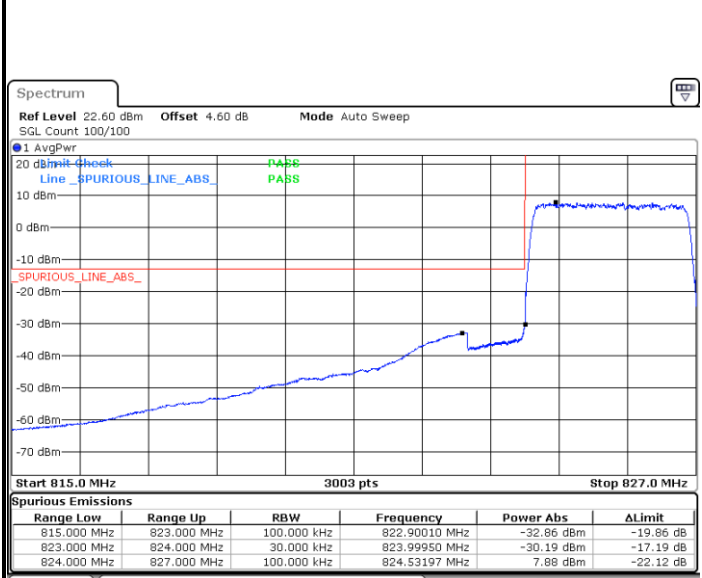

Date: 24 AUG 2020 19:35:26

Lowest Band Edge / Full RB

Date: 24 AUG 2020 19:28:02

Highest Band Edge / Full RB

Date: 24 AUG 2020 19:33:47

LTE Band 5 / 3MHz / QPSK

Lowest Band Edge / 1RB

Date: 5 AUG 2020 20:20:22

Highest Band Edge / 1 RB

Date: 5 AUG 2020 20:51:15

Lowest Band Edge / Full RB

Date: 5 AUG 2020 20:23:39

Highest Band Edge / Full RB

Date: 5 AUG 2020 20:54:32

LTE Band 5 / 3MHz / 16QAM

Lowest Band Edge / 1 RB

Date: 5 AUG. 2020 20:22:01

Highest Band Edge / 1 RB

Date: 5 AUG. 2020 20:52:53

Lowest Band Edge / Full RB

Date: 5 AUG. 2020 20:25:18

Highest Band Edge / Full RB

Date: 5 AUG. 2020 20:56:11

LTE Band 5 / 3MHz / 64QAM

Lowest Band Edge / 1 RB

Date: 24 AUG 2020 19:39:57

Highest Band Edge / 1 RB

Date: 24 AUG 2020 19:45:42

Lowest Band Edge / Full RB

Date: 24 AUG 2020 19:38:18

Highest Band Edge / Full RB

Date: 24 AUG 2020 19:44:03