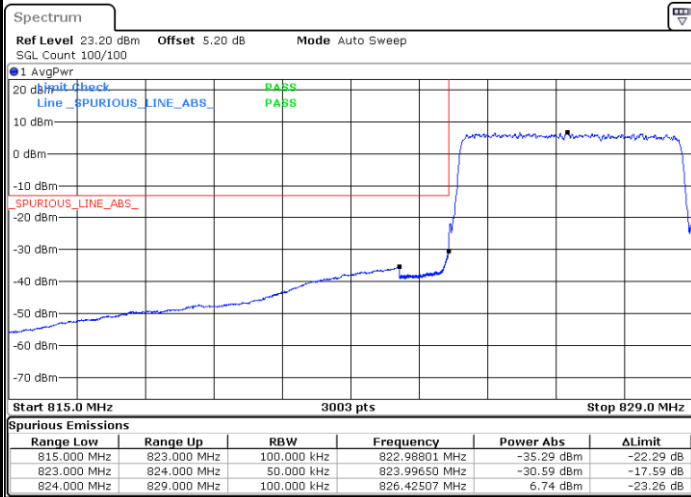

Date: 5 AUG.2020 21:15:01

LTE Band 5 / 5MHz / 16QAM

Lowest Band Edge / 1RB

Date: 5 AUG.2020 21:01:55

Highest Band Edge / 1 RB

Date: 5 AUG.2020 21:13:22

Lowest Band Edge / Full RB

Date: 5 AUG.2020 21:05:12

Highest Band Edge / Full RB

Date: 5 AUG.2020 21:16:40

LTE Band 5 / 5MHz / 64QAM

Lowest Band Edge / 1RB

Date: 24 AUG 2020 19:50:13

Highest Band Edge / 1 RB

Date: 24 AUG 2020 19:55:58

Lowest Band Edge / Full RB

Date: 24 AUG 2020 19:48:34

Highest Band Edge / Full RB

Date: 24 AUG 2020 19:54:19

LTE Band 5 / 10MHz / QPSK

Lowest Band Edge / 1 RB

Date: 5 AUG 2020 17:52:37

Highest Band Edge / 1 RB

Date: 5 AUG 2020 18:04:05

Lowest Band Edge / Full RB

Date: 5 AUG 2020 17:55:54

Highest Band Edge / Full RB

Date: 5 AUG 2020 18:07:22

LTE Band 5 / 10MHz / 16QAM

Lowest Band Edge / 1 RB

Date: 5 AUG.2020 17:54:16

Highest Band Edge / 1 RB