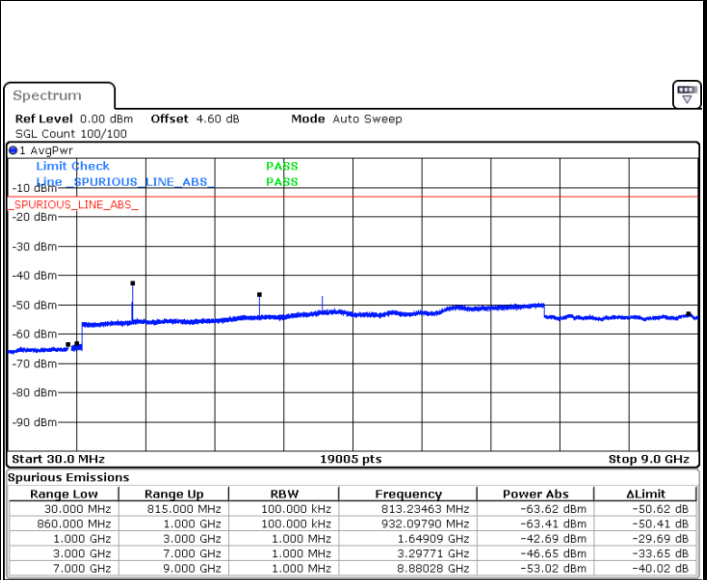

Highest Channel / QPSK

Date: 5 AUG.2020 17:36:25

Highest Channel / 16QAM

Date: 5 AUG.2020 17:37:18

LTE Band 5 / 3MHz

Lowest Channel / QPSK

Date: 5 AUG.2020 20:26:12

Lowest Channel / 16QAM

Date: 5 AUG.2020 20:27:05

LTE Band 5 / 3MHz

Middle Channel / QPSK

Date: 5 AUG.2020 20:30:53

Middle Channel / 16QAM

Date: 5 AUG.2020 20:48:57

Highest Channel / QPSK

Date: 5 AUG.2020 20:57:05

Highest Channel / 16QAM

Date: 5 AUG.2020 20:57:58

LTE Band 5 / 5MHz

Lowest Channel / QPSK

Date: 5 AUG.2020 21:06:06

Lowest Channel / 16QAM

Date: 5 AUG.2020 21:06:59

Middle Channel / QPSK

Date: 5 AUG.2020 21:08:33

Middle Channel / 16QAM

Date: 5 AUG.2020 21:09:26

LTE Band 5 / 5MHz

Highest Channel / QPSK

Date: 5 AUG.2020 21:17:34

Highest Channel / 16QAM

Date: 5 AUG.2020 21:26:13