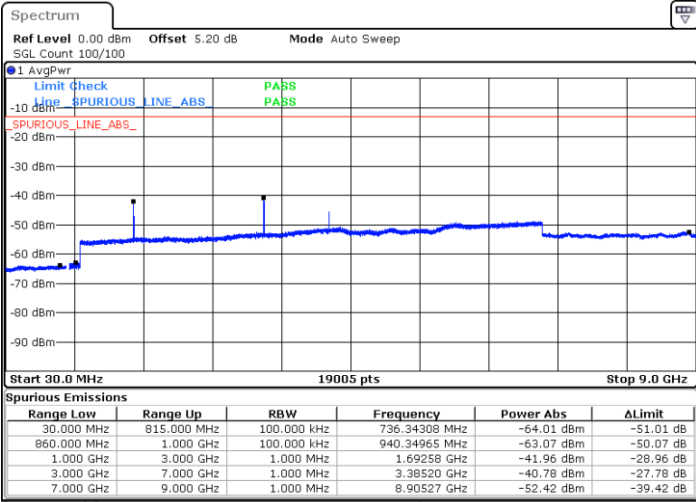

Middle Channel / 16QAM

Date: 5 AUG.2020 18:01:47

Highest Channel / QPSK

Date: 5 AUG.2020 18:09:55

Highest Channel / 16QAM

Date: 5 AUG.2020 18:10:48

LTE Band 5 / 1.4MHz

Lowest Channel / 64QAM

Middle Channel / 64QAM

Date: 24 AUG.2020 19:30:35

Date: 24 AUG.2020 19:31:29

Highest Channel / 64QAM

Date: 24 AUG.2020 19:36:20

LTE Band 5 / 3MHz

Lowest Channel / 64QAM

Middle Channel / 64QAM

Date: 24 AUG.2020 19:40:51

Date: 24 AUG.2020 19:41:45

Highest Channel / 64QAM

Date: 24 AUG.2020 19:46:36

LTE Band 5 / 5MHz

Lowest Channel / 64QAM

Middle Channel / 64QAM

Date: 24 AUG.2020 19:51:07

Date: 24 AUG.2020 19:52:01

Highest Channel / 64QAM

Date: 24 AUG.2020 19:56:52

LTE Band 5 / 10MHz

Lowest Channel / 64QAM

Middle Channel / 64QAM

Date: 24 AUG.2020 20:01:24

Date: 24 AUG.2020 20:02:17