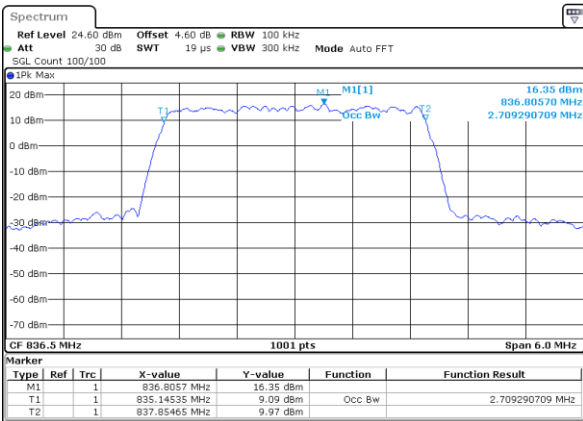

LTE Band 5

Lowest Channel / 3MHz / QPSK

Date: 5 AUG 2020 20:18:14

Lowest Channel / 3MHz / 16QAM

Date: 5 AUG 2020 20:18:24

Middle Channel / 3MHz / QPSK

Date: 5 AUG 2020 20:27:15

Middle Channel / 3MHz / 16QAM

Date: 5 AUG 2020 20:27:25

Highest Channel / 3MHz / QPSK

Date: 5 AUG 2020 20:49:07

Highest Channel / 3MHz / 16QAM

Date: 5 AUG 2020 20:49:17

LTE Band 5

Lowest Channel / 5MHz / QPSK

Date: 5 AUG 2020 20:58:08