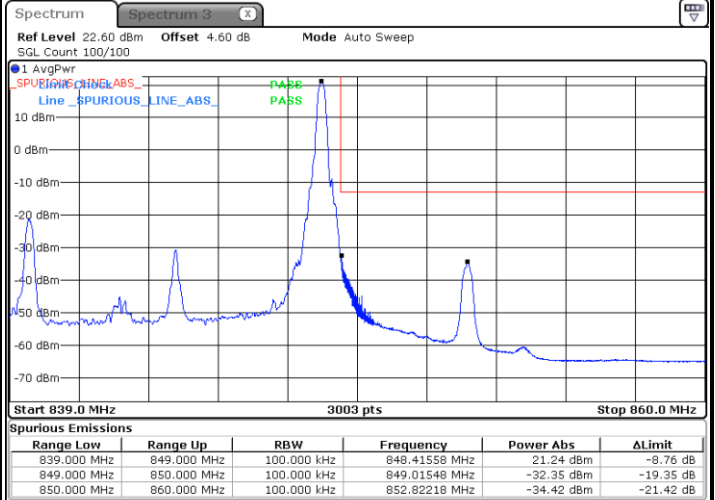

Highest Band Edge / Full RB

Date: 5 AUG.2020 21:16:40

LTE Band 5 / 5MHz / 64QAM

Lowest Band Edge / 1RB

Date: 24 AUG 2020 19:50:13

Highest Band Edge / 1 RB

Date: 24 AUG 2020 19:55:58

Lowest Band Edge / Full RB

Date: 24 AUG 2020 19:48:34

Highest Band Edge / Full RB

Date: 24 AUG 2020 19:54:19

LTE Band 5 / 10MHz / QPSK

Lowest Band Edge / 1 RB

Date: 5 AUG 2020 17:52:37

Highest Band Edge / 1 RB

Date: 5 AUG 2020 18:04:05

Lowest Band Edge / Full RB

Date: 5 AUG 2020 17:55:54

Highest Band Edge / Full RB

Date: 5 AUG 2020 18:07:22

LTE Band 5 / 10MHz / 16QAM

Lowest Band Edge / 1 RB

Date: 5 AUG.2020 17:54:16

Highest Band Edge / 1 RB

Date: 5 AUG.2020 18:05:44

Lowest Band Edge / Full RB

Date: 5 AUG.2020 17:57:33

Highest Band Edge / Full RB

Date: 5 AUG.2020 18:09:01

LTE Band 5 / 10MHz / 64QAM

Lowest Band Edge / 1 RB

Date: 24 AUG 2020 20:00:29