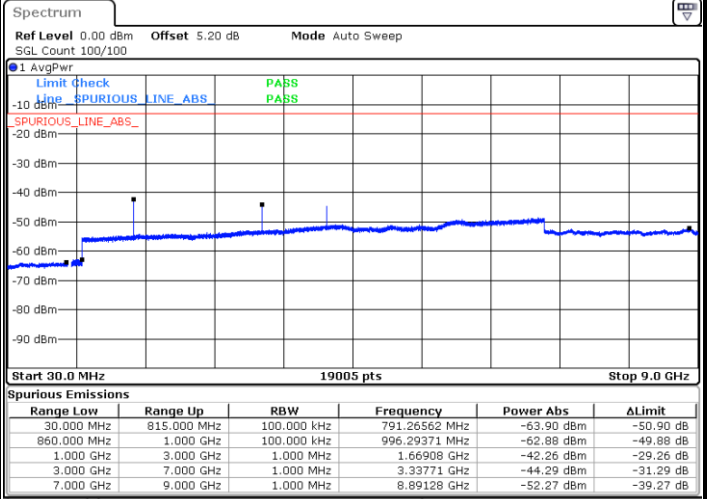

Middle Channel / 16QAM

Date: 5 AUG.2020 18:01:47

Highest Channel / QPSK

Date: 5 AUG.2020 18:09:55

Highest Channel / 16QAM

Date: 5 AUG.2020 18:10:48

LTE Band 5 / 1.4MHz

Lowest Channel / 64QAM

Middle Channel / 64QAM

Date: 24 AUG.2020 19:30:35

Date: 24 AUG.2020 19:31:29

Highest Channel / 64QAM

Date: 24 AUG.2020 19:36:20

LTE Band 5 / 3MHz

Lowest Channel / 64QAM

Middle Channel / 64QAM

Date: 24 AUG.2020 19:40:51

Date: 24 AUG.2020 19:41:45

Highest Channel / 64QAM

Date: 24 AUG.2020 19:46:36

LTE Band 5 / 5MHz

Lowest Channel / 64QAM

Middle Channel / 64QAM

Date: 24 AUG.2020 19:51:07

Date: 24 AUG.2020 19:52:01

Highest Channel / 64QAM

Date: 24 AUG.2020 19:56:52

LTE Band 5 / 10MHz

Lowest Channel / 64QAM

Middle Channel / 64QAM

Date: 24 AUG.2020 20:01:24

Date: 24 AUG.2020 20:02:17