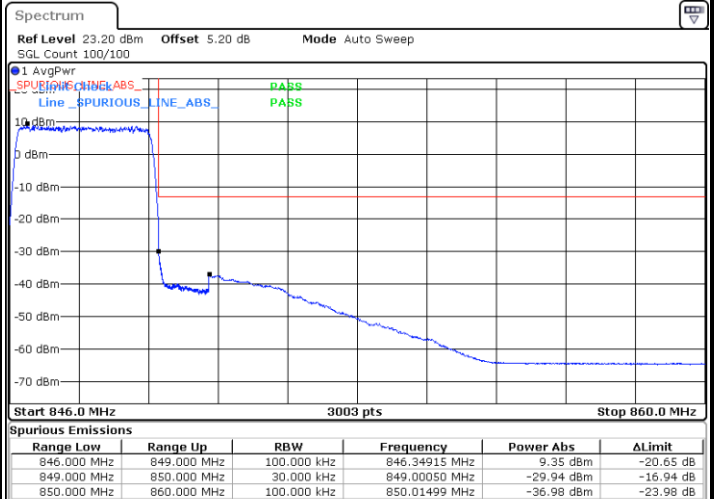

Date: 5 AUG. 2020 20:22:01

Highest Band Edge / 1 RB

Date: 5 AUG. 2020 20:52:53

Lowest Band Edge / Full RB

Date: 5 AUG. 2020 20:25:18

Highest Band Edge / Full RB

Date: 5 AUG. 2020 20:56:11

LTE Band 5 / 3MHz / 64QAM

Lowest Band Edge / 1 RB

Date: 24 AUG 2020 19:39:57

Highest Band Edge / 1 RB

Date: 24 AUG 2020 19:45:42

Lowest Band Edge / Full RB

Date: 24 AUG 2020 19:38:18

Highest Band Edge / Full RB

Date: 24 AUG 2020 19:44:03

LTE Band 5 / 5MHz / QPSK

Lowest Band Edge / 1 RB

Date: 5 AUG.2020 21:00:16

Highest Band Edge / 1 RB

Date: 5 AUG.2020 21:11:44

Lowest Band Edge / Full RB

Date: 5 AUG.2020 21:03:33

Highest Band Edge / Full RB

Date: 5 AUG.2020 21:15:01

LTE Band 5 / 5MHz / 16QAM

Lowest Band Edge / 1RB

Date: 5 AUG.2020 21:01:55

Highest Band Edge / 1 RB

Date: 5 AUG.2020 21:13:22

Lowest Band Edge / Full RB

Date: 5 AUG.2020 21:05:12