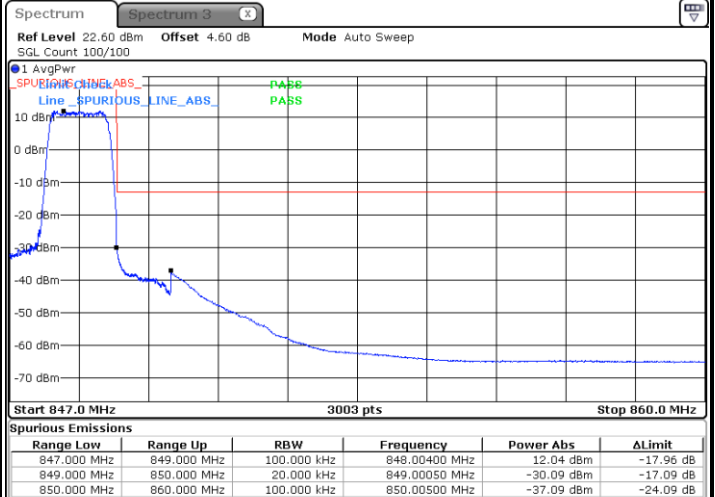

Date: 24 AUG 2020 20:02:47

Conducted Band Edge

LTE Band 5 / 1.4MHz / QPSK

Lowest Band Edge / 1RB

Date: 5 AUG.2020 17:19:06

Highest Band Edge / 1RB

Date: 5 AUG.2020 17:33:52

Lowest Band Edge / Full RB

Date: 5 AUG.2020 17:22:24

Highest Band Edge / Full RB

Date: 5 AUG.2020 17:30:35

LTE Band 5 / 1.4MHz / 16QAM

Lowest Band Edge / 1 RB

Date: 5 AUG.2020 17:20:45

Highest Band Edge / 1 RB

Date: 5 AUG.2020 17:35:31

Lowest Band Edge / Full RB

Date: 5 AUG.2020 17:24:03

Highest Band Edge / Full RB

Date: 5 AUG.2020 17:32:13

LTE Band 5 / 1.4MHz / 64QAM

Lowest Band Edge / 1 RB

Date: 24 AUG 2020 19:29:41

Highest Band Edge / 1 RB

Date: 24 AUG 2020 19:35:26

Lowest Band Edge / Full RB

Date: 24 AUG 2020 19:28:02

Highest Band Edge / Full RB

Date: 24 AUG 2020 19:33:47

LTE Band 5 / 3MHz / QPSK

Lowest Band Edge / 1RB

Date: 5 AUG 2020 20:20:22