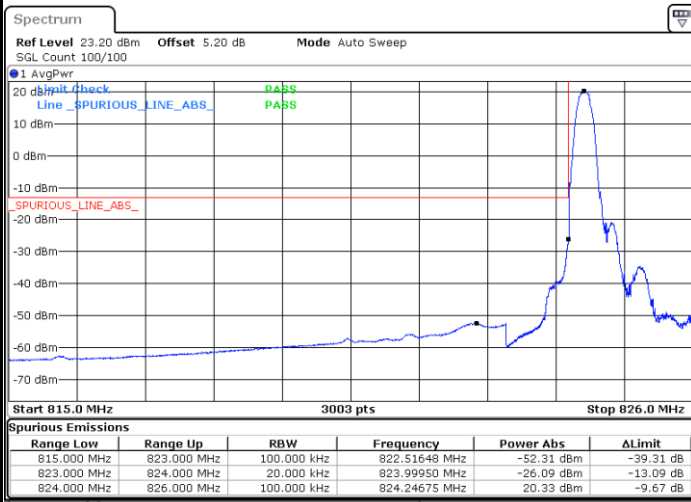

Date: 5 AUG.2020 17:22:24

Highest Band Edge / Full RB

Date: 5 AUG.2020 17:30:35

LTE Band 5 / 1.4MHz / 16QAM

Lowest Band Edge / 1 RB

Date: 5 AUG.2020 17:20:45

Highest Band Edge / 1 RB

Date: 5 AUG.2020 17:35:31

Lowest Band Edge / Full RB

Date: 5 AUG.2020 17:24:03

Highest Band Edge / Full RB

Date: 5 AUG.2020 17:32:13

LTE Band 5 / 1.4MHz / 64QAM

Lowest Band Edge / 1 RB

Date: 24 AUG 2020 19:29:41

Highest Band Edge / 1 RB

Date: 24 AUG 2020 19:35:26

Lowest Band Edge / Full RB

Date: 24 AUG 2020 19:28:02

Highest Band Edge / Full RB

Date: 24 AUG 2020 19:33:47

LTE Band 5 / 3MHz / QPSK

Lowest Band Edge / 1RB

Date: 5 AUG 2020 20:20:22

Highest Band Edge / 1 RB

Date: 5 AUG 2020 20:51:15

Lowest Band Edge / Full RB

Date: 5 AUG 2020 20:23:39

Highest Band Edge / Full RB

Date: 5 AUG 2020 20:54:32

LTE Band 5 / 3MHz / 16QAM

Lowest Band Edge / 1 RB