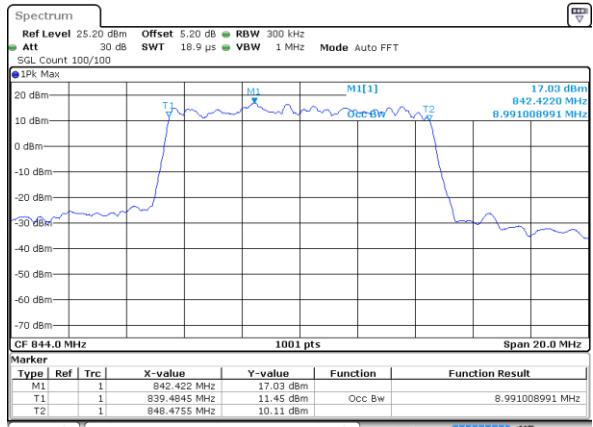

Highest Channel / 1.4MHz / 64QAM

Date: 24 AUG 2020 19:31:59

Highest Channel / 3MHz / 64QAM

Date: 24 AUG 2020 19:42:15

LTE Band 5

Lowest Channel / 5MHz / 64QAM

Date: 24 AUG 2020 19:46:46

Lowest Channel / 10MHz / 64QAM

Date: 24 AUG 2020 19:57:02

Middle Channel / 5MHz / 64QAM

Date: 24 AUG 2020 19:52:11

Middle Channel / 10MHz / 64QAM

Date: 24 AUG 2020 20:02:27

Highest Channel / 5MHz / 64QAM

Date: 24 AUG 2020 19:52:31

Highest Channel / 10MHz / 64QAM

Date: 24 AUG 2020 20:02:47

Conducted Band Edge

LTE Band 5 / 1.4MHz / QPSK

Lowest Band Edge / 1RB

Date: 5 AUG.2020 17:19:06

Highest Band Edge / 1RB

Date: 5 AUG.2020 17:33:52

Lowest Band Edge / Full RB