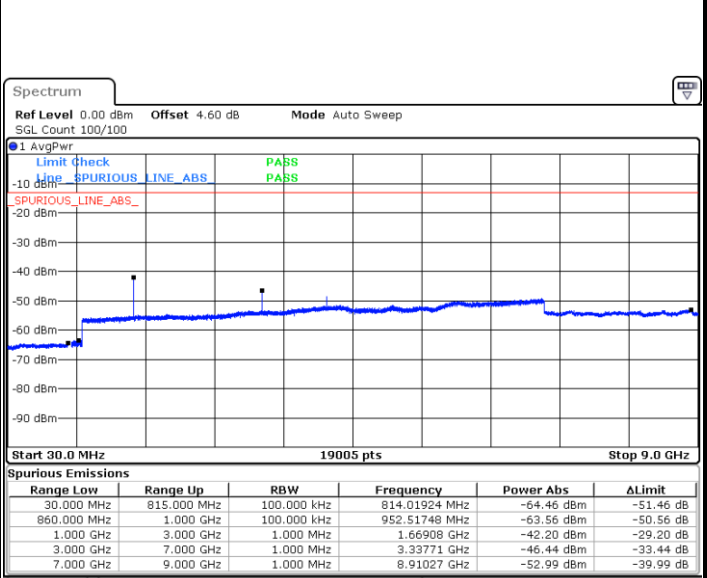

Highest Channel / QPSK

Date: 5 AUG.2020 17:36:25

Highest Channel / 16QAM

Date: 5 AUG.2020 17:37:18

LTE Band 5 / 3MHz

Lowest Channel / QPSK

Date: 5 AUG.2020 20:26:12

Lowest Channel / 16QAM

Date: 5 AUG.2020 20:27:05

LTE Band 5 / 3MHz

Middle Channel / QPSK

Date: 5 AUG.2020 20:30:53

Middle Channel / 16QAM

Date: 5 AUG.2020 20:48:57

Highest Channel / QPSK

Date: 5 AUG.2020 20:57:05

Highest Channel / 16QAM

Date: 5 AUG.2020 20:57:58

LTE Band 5 / 5MHz

Lowest Channel / QPSK

Date: 5 AUG.2020 21:06:06

Lowest Channel / 16QAM

Date: 5 AUG.2020 21:06:59

Middle Channel / QPSK

Date: 5 AUG.2020 21:08:33

Middle Channel / 16QAM

Date: 5 AUG.2020 21:09:26

LTE Band 5 / 5MHz

Highest Channel / QPSK

Date: 5 AUG.2020 21:17:34

Highest Channel / 16QAM

Date: 5 AUG.2020 21:26:13