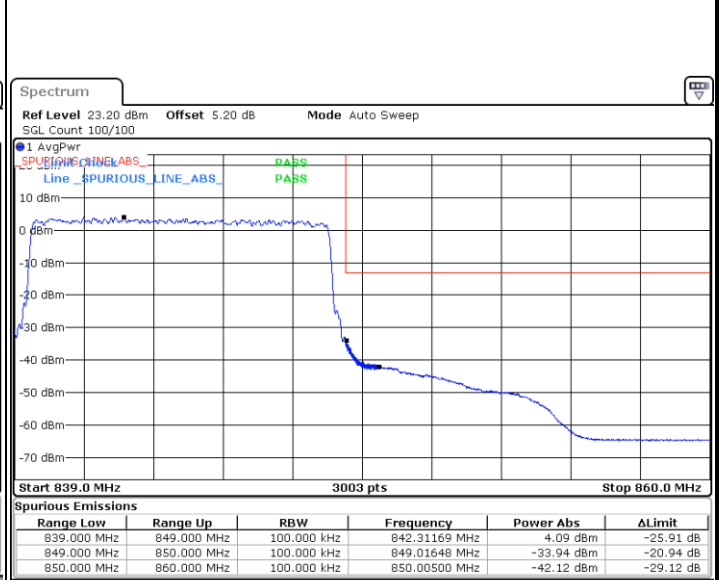

Lowest Band Edge / Full RB

Date: 5 AUG 2020 17:55:54

Highest Band Edge / Full RB

Date: 5 AUG 2020 18:07:22

LTE Band 5 / 10MHz / 16QAM

Lowest Band Edge / 1 RB

Date: 5 AUG.2020 17:54:16

Highest Band Edge / 1 RB

Date: 5 AUG.2020 18:05:44

Lowest Band Edge / Full RB

Date: 5 AUG.2020 17:57:33

Highest Band Edge / Full RB

Date: 5 AUG.2020 18:09:01

LTE Band 5 / 10MHz / 64QAM

Lowest Band Edge / 1 RB

Date: 24 AUG 2020 20:00:29

Highest Band Edge / 1 RB

Date: 24 AUG 2020 20:06:14

Lowest Band Edge / Full RB

Date: 24 AUG 2020 19:58:51

Highest Band Edge / Full RB

Date: 24 AUG 2020 20:04:35

Conducted Spurious Emission

LTE Band 5 / 1.4MHz

Highest Channel / QPSK

Date: 5 AUG.2020 17:36:25

Highest Channel / 16QAM

Date: 5 AUG.2020 17:37:18

LTE Band 5 / 3MHz

Lowest Channel / QPSK

Date: 5 AUG.2020 20:26:12

Lowest Channel / 16QAM