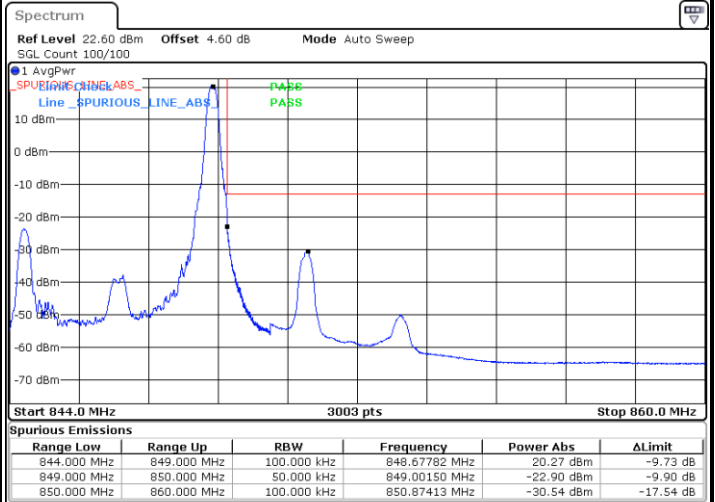

Date: 5 AUG. 2020 20:22:01

Highest Band Edge / 1 RB

Date: 5 AUG. 2020 20:52:53

Lowest Band Edge / Full RB

Date: 5 AUG. 2020 20:25:18

Highest Band Edge / Full RB

Date: 5 AUG. 2020 20:56:11

LTE Band 5 / 3MHz / 64QAM

Lowest Band Edge / 1 RB

Date: 24 AUG 2020 19:39:57

Highest Band Edge / 1 RB

Date: 24 AUG 2020 19:45:42

Lowest Band Edge / Full RB

Date: 24 AUG 2020 19:38:18

Highest Band Edge / Full RB

Date: 24 AUG 2020 19:44:03

LTE Band 5 / 5MHz / QPSK

Lowest Band Edge / 1 RB

Date: 5 AUG.2020 21:00:16

Highest Band Edge / 1 RB

Date: 5 AUG.2020 21:11:44

Lowest Band Edge / Full RB

Date: 5 AUG.2020 21:03:33

Highest Band Edge / Full RB

Date: 5 AUG.2020 21:15:01

LTE Band 5 / 5MHz / 16QAM

Lowest Band Edge / 1RB

Date: 5 AUG.2020 21:01:55

Highest Band Edge / 1 RB

Date: 5 AUG.2020 21:13:22

Lowest Band Edge / Full RB

Date: 5 AUG.2020 21:05:12