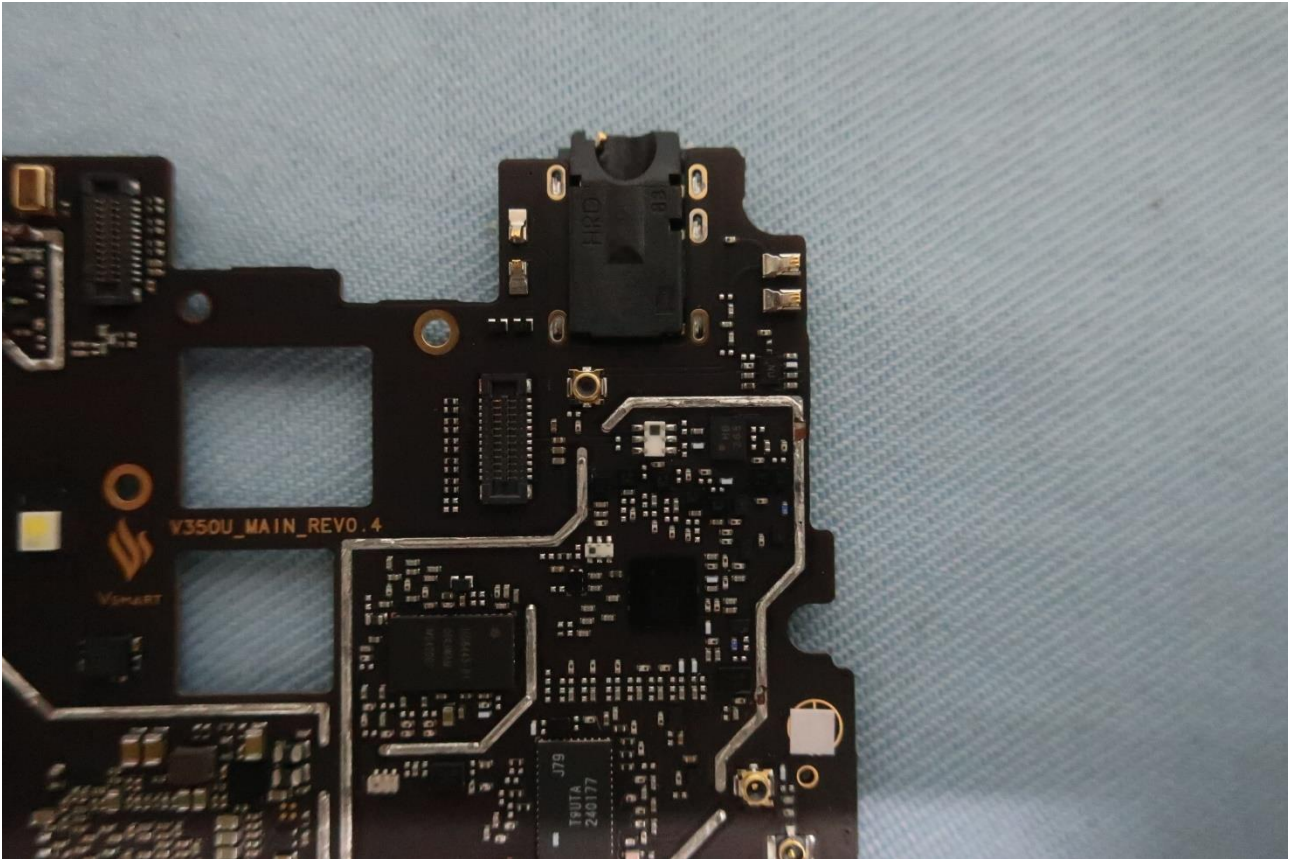

Brand Name: AT&T/ Model Name: V350C