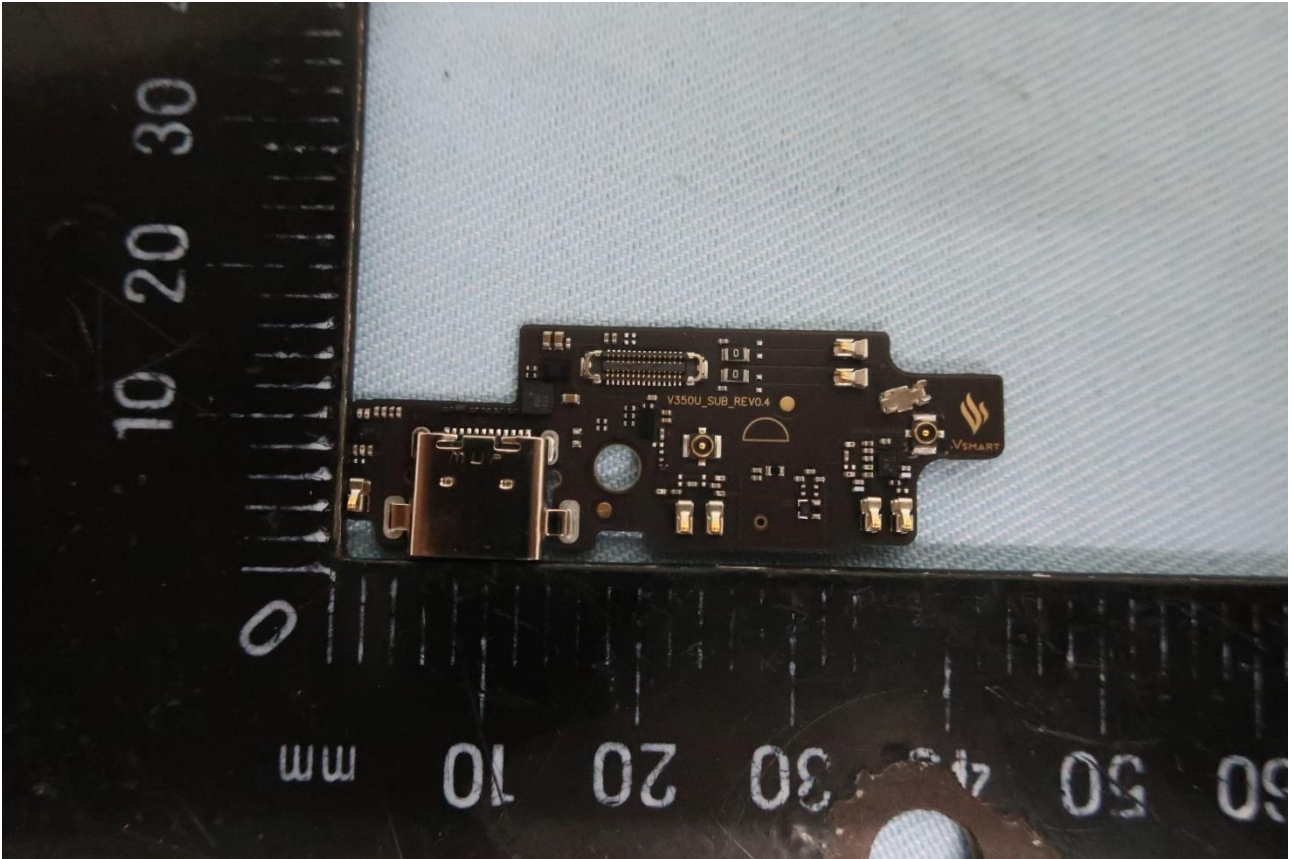

**2. Photograph of Accessory**

**Brand Name: AT&T/ Model Name: V350C**

**List of Accessory:**

<b>Specification of Accessory</b>				
<b>AC Adapter</b>	<b>Brand Name</b>	AquilStar	<b>Model Name</b>	ASUC62a-050200
<b>Battery</b>	<b>Brand Name</b>	HongDe	<b>Model Name</b>	VSM3300
<b>USB Cable</b>	<b>Brand Name</b>	HXH	<b>Model Name</b>	HXH-001

### 3. Internal Photograph of EUT

Brand Name: AT&T/ Model Name: V350C

Brand Name: AT&T/ Model Name: V350C

Brand Name: AT&T/ Model Name: V350C

Brand Name: AT&T/ Model Name: V350C

Brand Name: AT&T/ Model Name: V350C

Brand Name: AT&T/ Model Name: V350C

Brand Name: AT&T/ Model Name: V350C

Brand Name: AT&T/ Model Name: V350C

Brand Name: AT&T/ Model Name: V350C

Brand Name: AT&T/ Model Name: V350C

Brand Name: AT&T/ Model Name: V350C