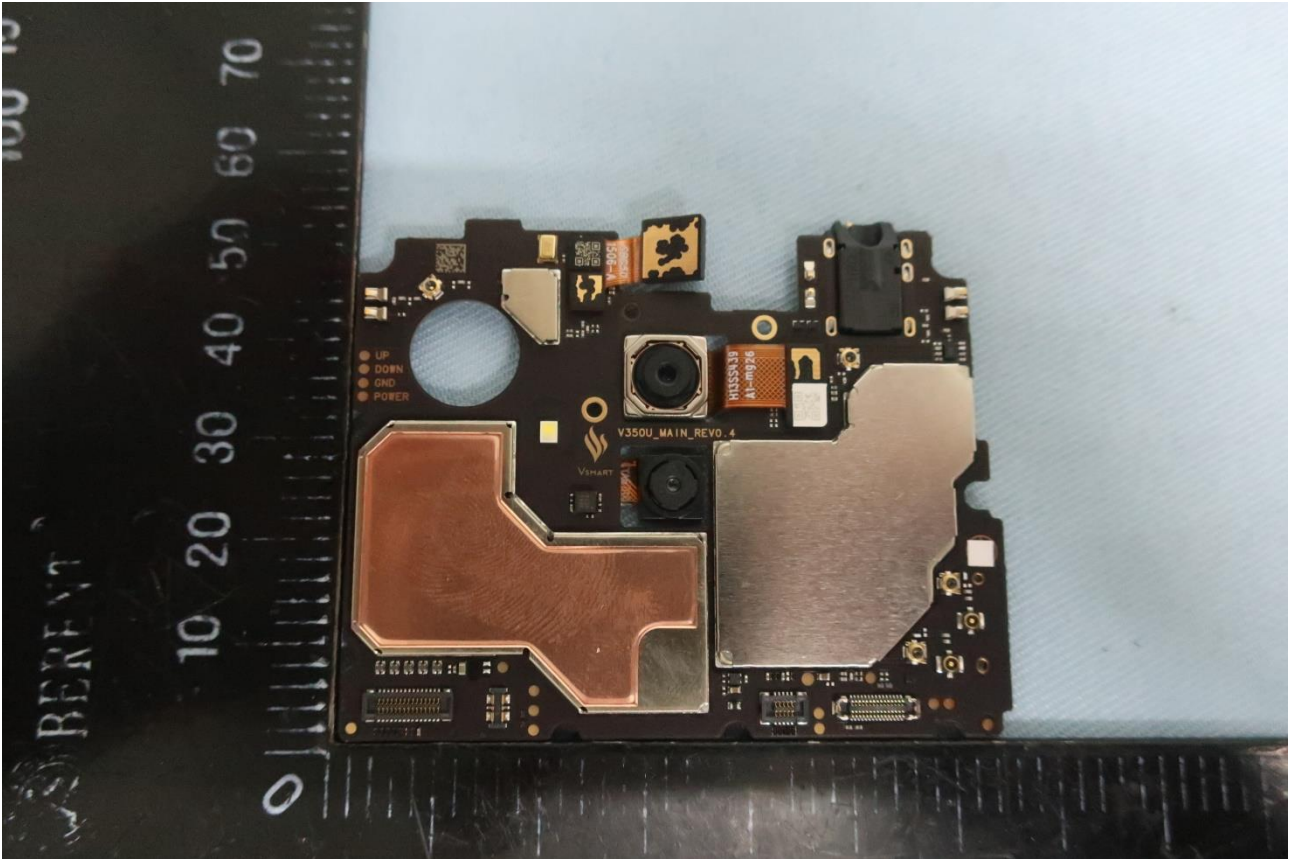

**2. Photograph of Accessory**

**Brand Name: AT&T/ Model Name: V350C**

**List of Accessory:**

<b>Specification of Accessory</b>				
<b>AC Adapter</b>	<b>Brand Name</b>	AquilStar	<b>Model Name</b>	ASUC62a-050200
<b>Battery</b>	<b>Brand Name</b>	HongDe	<b>Model Name</b>	VSM3300
<b>USB Cable</b>	<b>Brand Name</b>	HXH	<b>Model Name</b>	HXH-001

### 3. Internal Photograph of EUT

Brand Name: AT&T/ Model Name: V350C

Brand Name: AT&T/ Model Name: V350C

Brand Name: AT&T/ Model Name: V350C

Brand Name: AT&T/ Model Name: V350C

Brand Name: AT&T/ Model Name: V350C

Brand Name: AT&T/ Model Name: V350C

Brand Name: AT&T/ Model Name: V350C

Brand Name: AT&T/ Model Name: V350C

Brand Name: AT&T/ Model Name: V350C

Brand Name: AT&T/ Model Name: V350C

Brand Name: AT&T/ Model Name: V350C