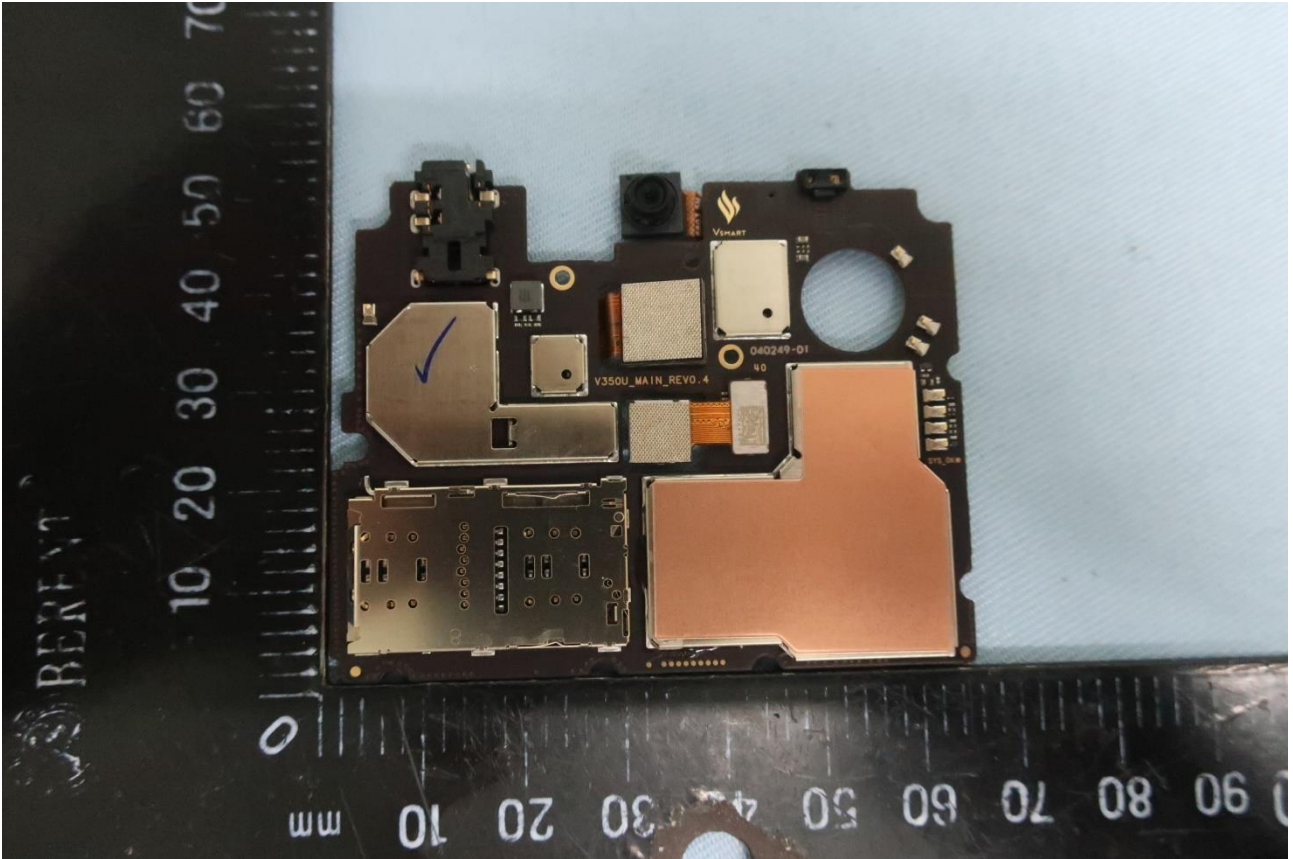

Brand Name: AT&T/ Model Name: V350C