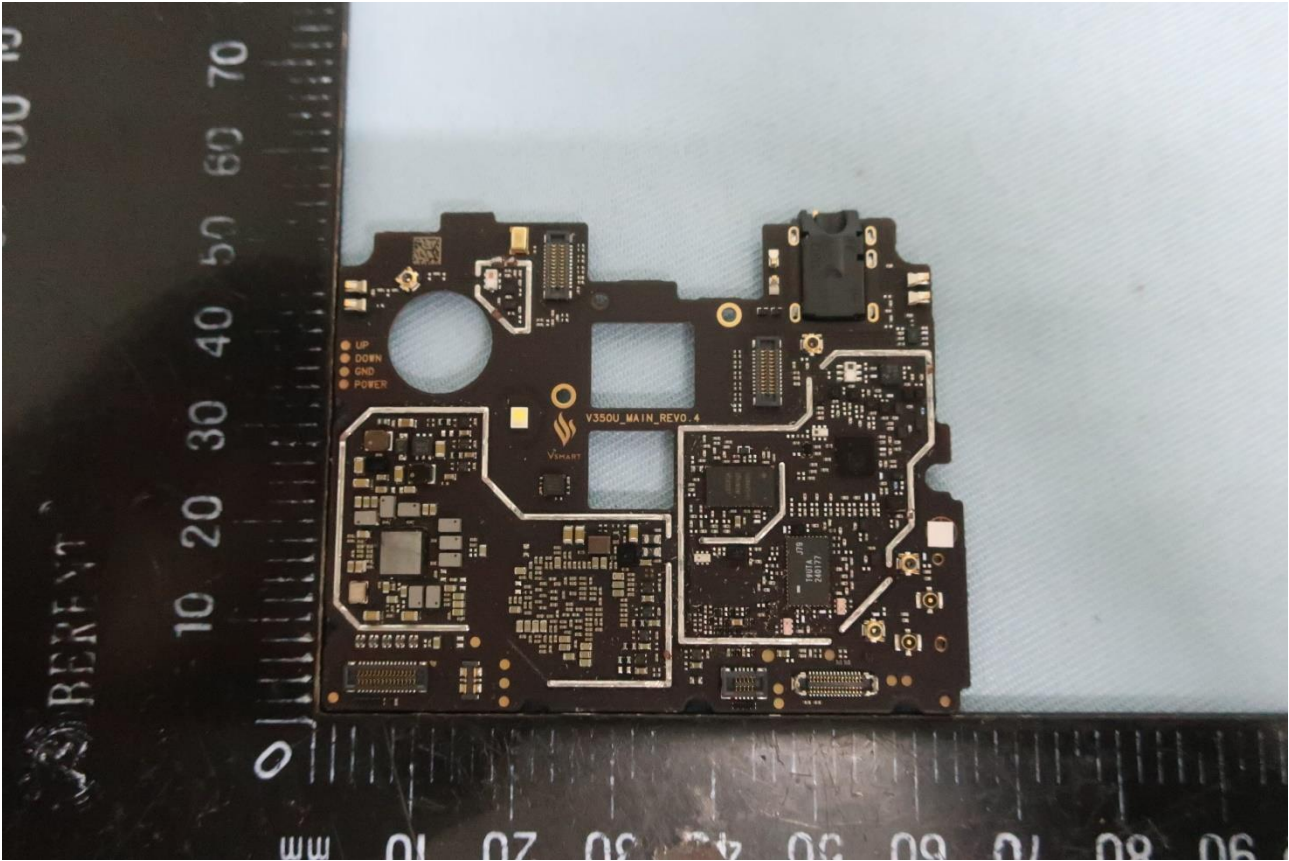

Brand Name: AT&T/ Model Name: V350C