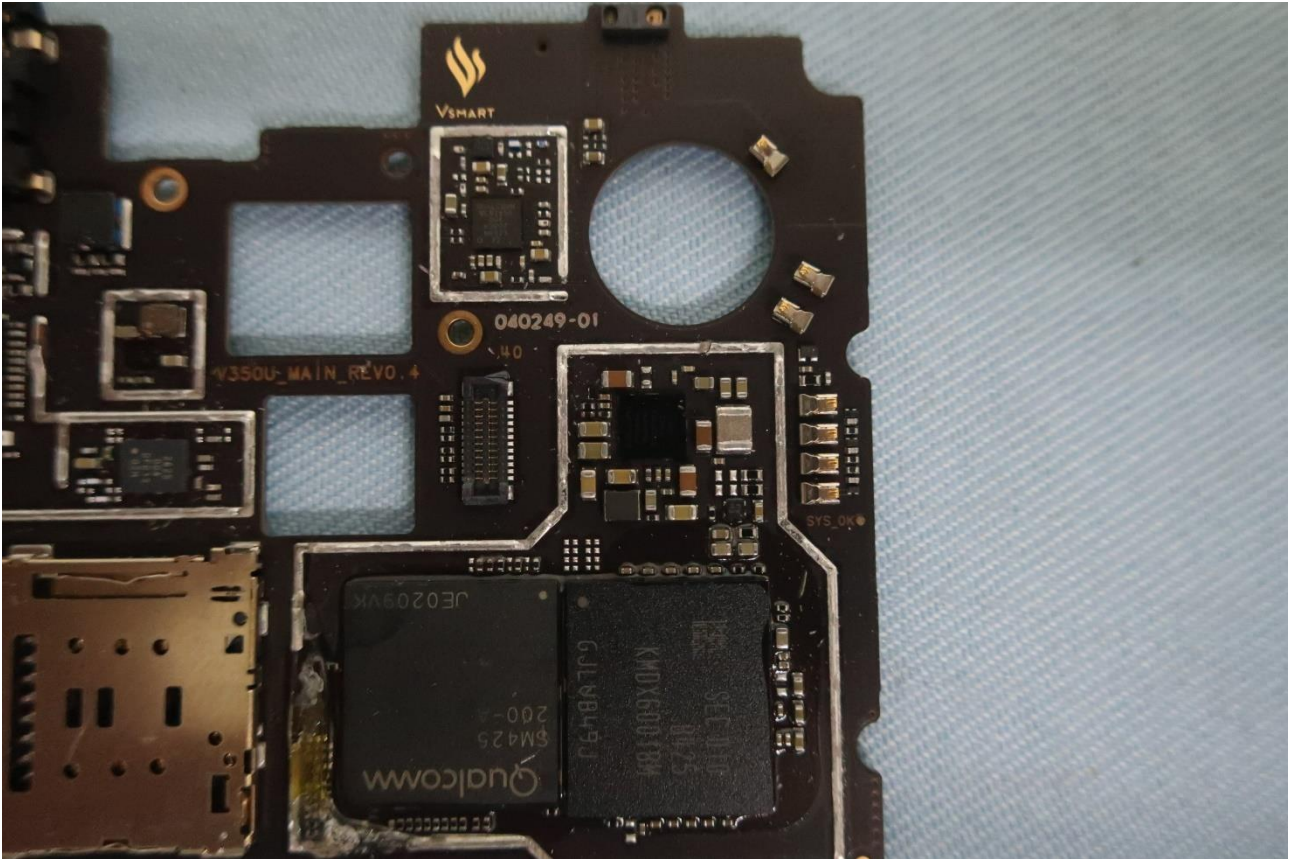

**2. Photograph of Accessory**

**Brand Name: AT&T/ Model Name: V350C**

**List of Accessory:**

<b>Specification of Accessory</b>				
<b>AC Adapter</b>	<b>Brand Name</b>	AquilStar	<b>Model Name</b>	ASUC62a-050200
<b>Battery</b>	<b>Brand Name</b>	HongDe	<b>Model Name</b>	VSM3300
<b>USB Cable</b>	<b>Brand Name</b>	HXH	<b>Model Name</b>	HXH-001

Brand Name: AT&T/ Model Name: V350C

Brand Name: AT&T/ Model Name: V350C

Brand Name: AT&T/ Model Name: V350C

Brand Name: AT&T/ Model Name: V350C

Brand Name: AT&T/ Model Name: V350C

Brand Name: AT&T/ Model Name: V350C