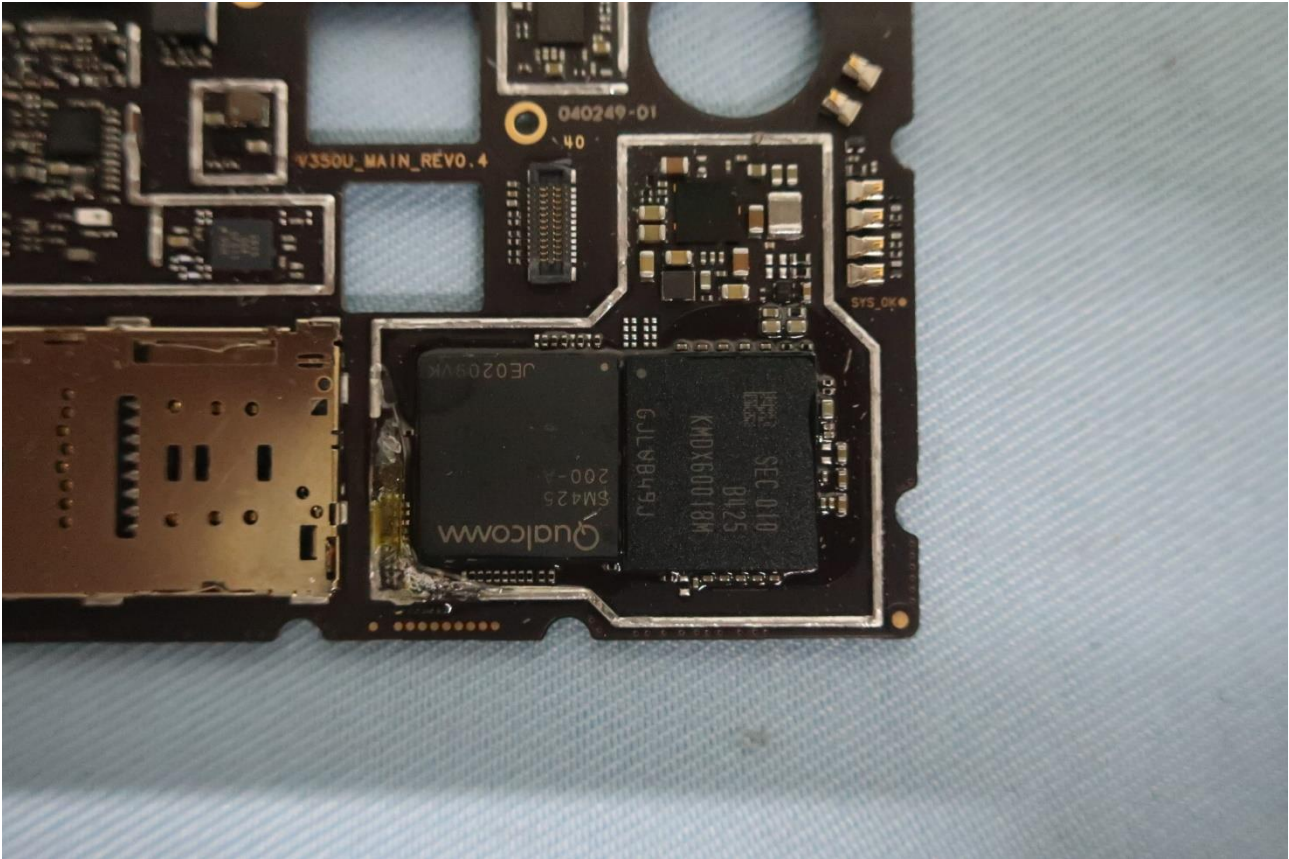

**2. Photograph of Accessory**

**Brand Name: AT&T/ Model Name: V350C**

**List of Accessory:**

<b>Specification of Accessory</b>				
<b>AC Adapter</b>	<b>Brand Name</b>	AquilStar	<b>Model Name</b>	ASUC62a-050200
<b>Battery</b>	<b>Brand Name</b>	HongDe	<b>Model Name</b>	VSM3300
<b>USB Cable</b>	<b>Brand Name</b>	HXH	<b>Model Name</b>	HXH-001

Brand Name: AT&T/ Model Name: V350C

Brand Name: AT&T/ Model Name: V350C

Brand Name: AT&T/ Model Name: V350C

Brand Name: AT&T/ Model Name: V350C

Brand Name: AT&T/ Model Name: V350C

Brand Name: AT&T/ Model Name: V350C