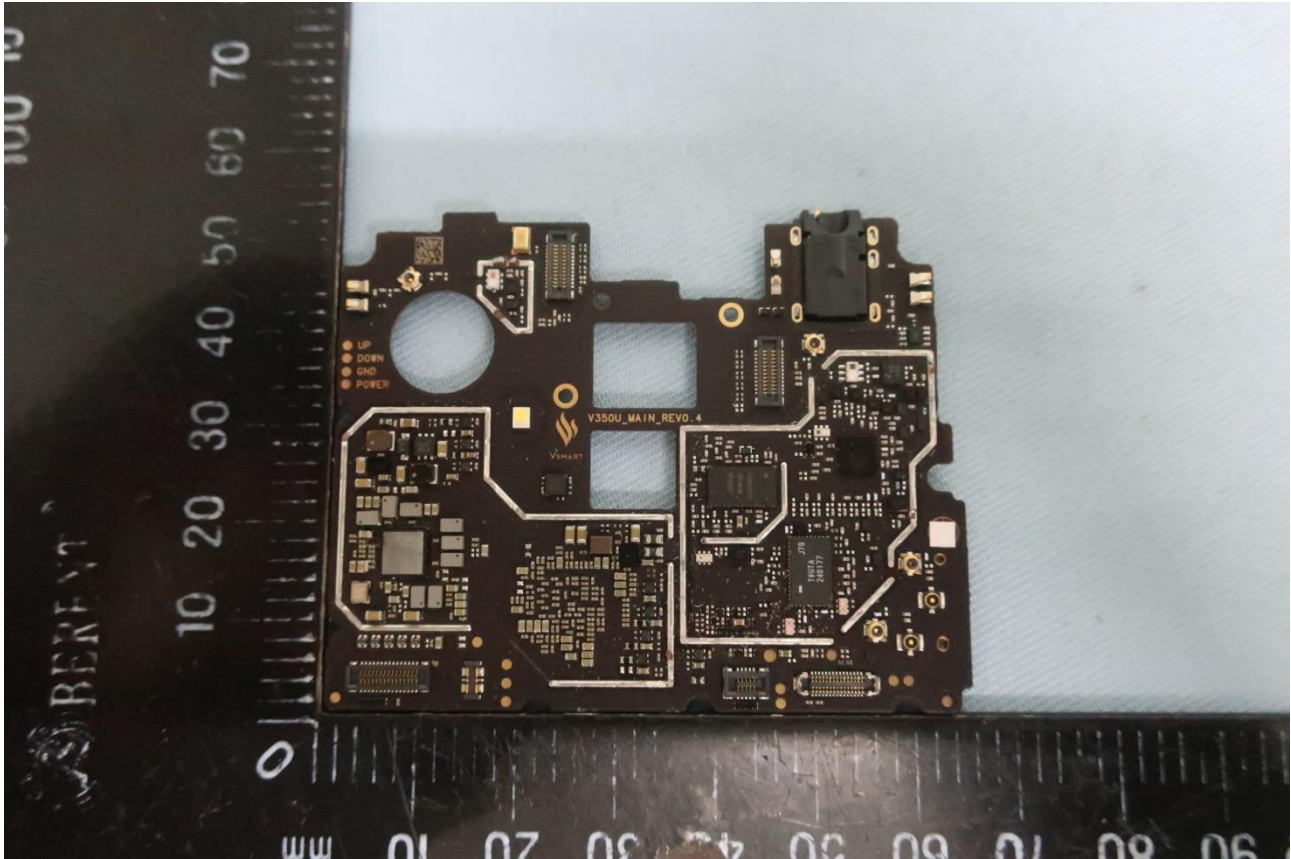

**2. Photograph of Accessory**

**Brand Name: AT&T/ Model Name: V350C**

**List of Accessory:**

<b>Specification of Accessory</b>				
<b>AC Adapter</b>	<b>Brand Name</b>	AquilStar	<b>Model Name</b>	ASUC62a-050200
<b>Battery</b>	<b>Brand Name</b>	HongDe	<b>Model Name</b>	VSM3300
<b>USB Cable</b>	<b>Brand Name</b>	HXH	<b>Model Name</b>	HXH-001

Brand Name: AT&T/ Model Name: V350C

Brand Name: AT&T/ Model Name: V350C

Brand Name: AT&T/ Model Name: V350C

Brand Name: AT&T/ Model Name: V350C

Brand Name: AT&T/ Model Name: V350C

Brand Name: AT&T/ Model Name: V350C