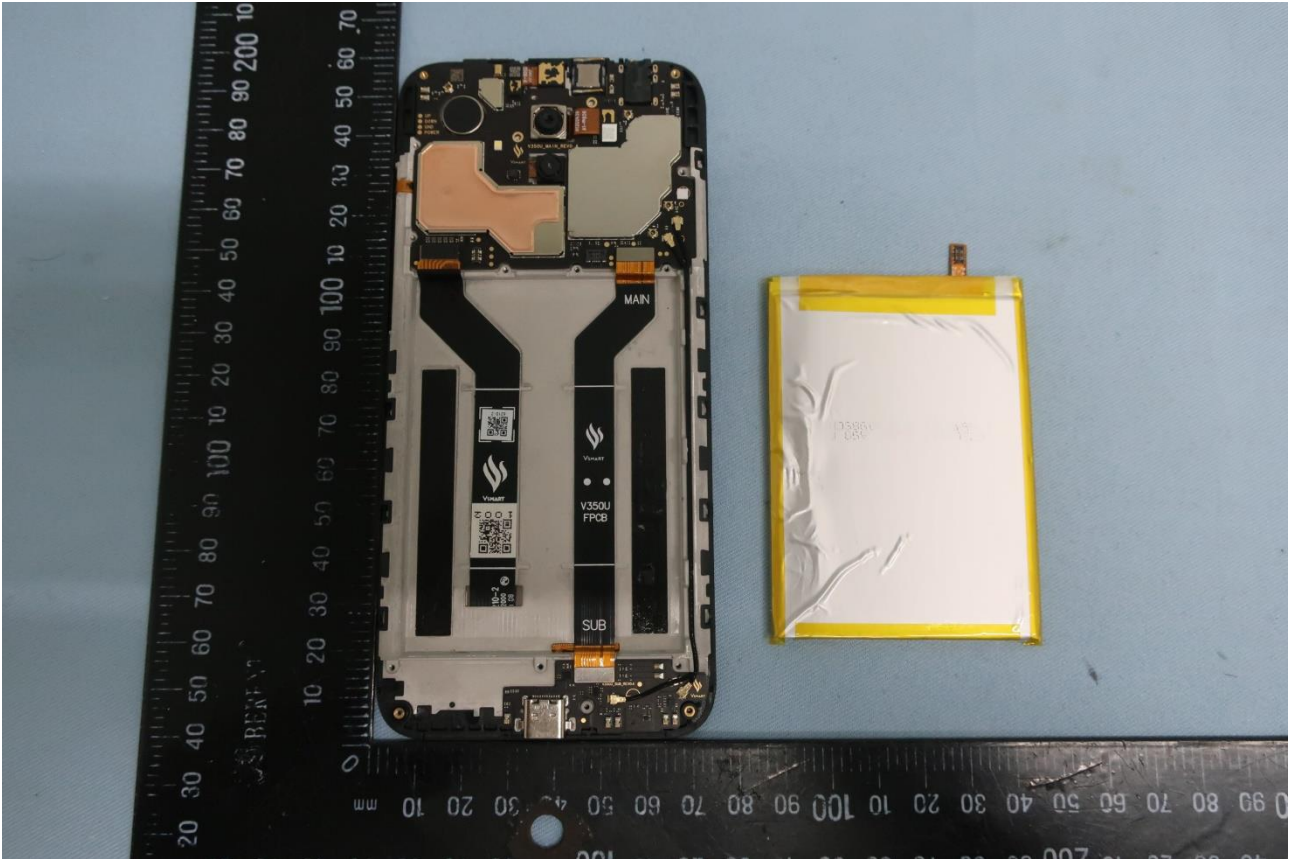

**2. Photograph of Accessory**

**Brand Name: AT&T/ Model Name: V350C**

**List of Accessory:**

<b>Specification of Accessory</b>				
<b>AC Adapter</b>	<b>Brand Name</b>	AquilStar	<b>Model Name</b>	ASUC62a-050200
<b>Battery</b>	<b>Brand Name</b>	HongDe	<b>Model Name</b>	VSM3300
<b>USB Cable</b>	<b>Brand Name</b>	HXH	<b>Model Name</b>	HXH-001

### 3. Internal Photograph of EUT

Brand Name: AT&T/ Model Name: V350C

Brand Name: AT&T/ Model Name: V350C

Brand Name: AT&T/ Model Name: V350C

Brand Name: AT&T/ Model Name: V350C

Brand Name: AT&T/ Model Name: V350C

Brand Name: AT&T/ Model Name: V350C

Brand Name: AT&T/ Model Name: V350C

Brand Name: AT&T/ Model Name: V350C

Brand Name: AT&T/ Model Name: V350C

Brand Name: AT&T/ Model Name: V350C

Brand Name: AT&T/ Model Name: V350C