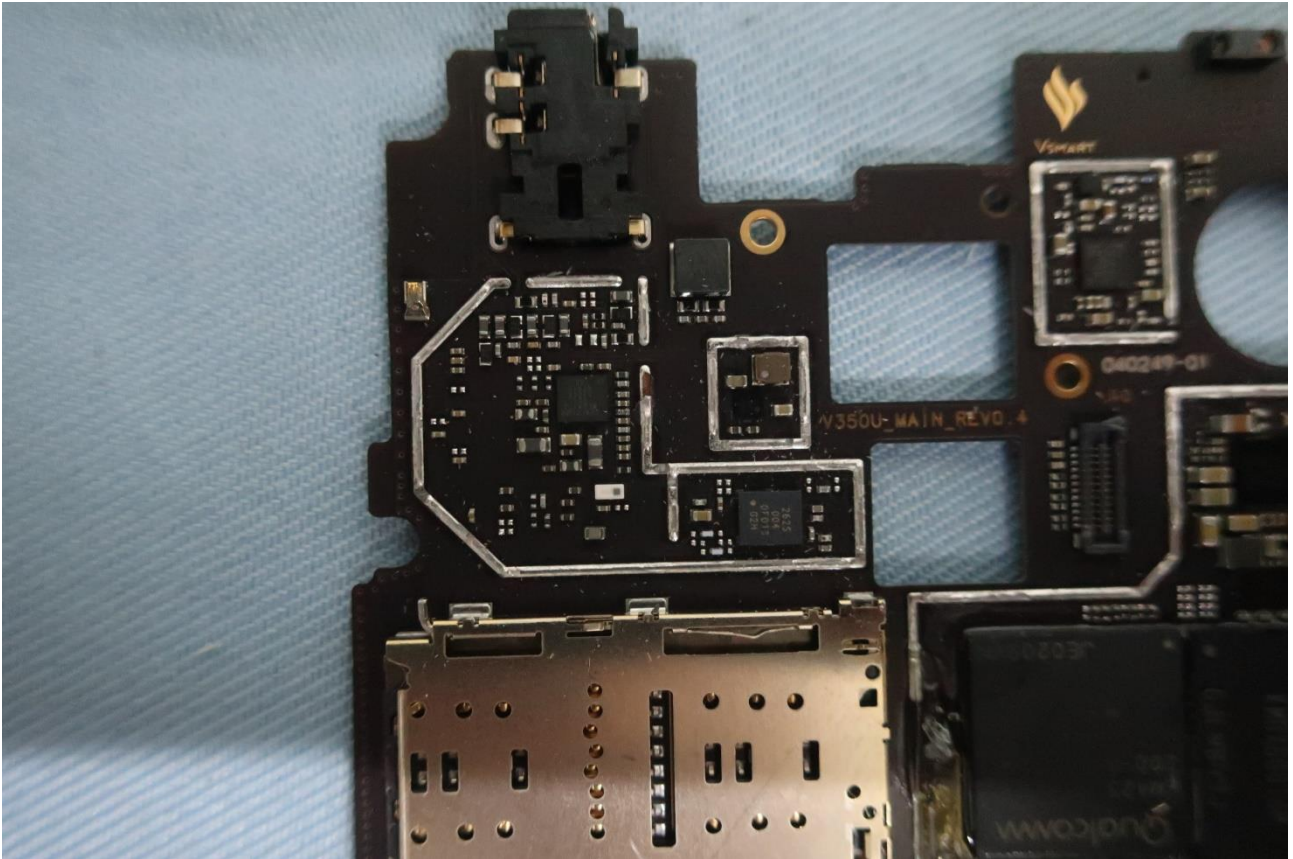

**2. Photograph of Accessory**

**Brand Name: AT&T/ Model Name: V350C**

**List of Accessory:**

<b>Specification of Accessory</b>				
<b>AC Adapter</b>	<b>Brand Name</b>	AquilStar	<b>Model Name</b>	ASUC62a-050200
<b>Battery</b>	<b>Brand Name</b>	HongDe	<b>Model Name</b>	VSM3300
<b>USB Cable</b>	<b>Brand Name</b>	HXH	<b>Model Name</b>	HXH-001

Brand Name: AT&T/ Model Name: V350C

Brand Name: AT&T/ Model Name: V350C

Brand Name: AT&T/ Model Name: V350C

Brand Name: AT&T/ Model Name: V350C

Brand Name: AT&T/ Model Name: V350C

Brand Name: AT&T/ Model Name: V350C

Brand Name: AT&T/ Model Name: V350C

Brand Name: AT&T/ Model Name: V350C

Brand Name: AT&T/ Model Name: V350C

Brand Name: AT&T/ Model Name: V350C

Brand Name: AT&amp;T/ Model Name: V350C

Brand Name: AT&amp;T/ Model Name: V350C