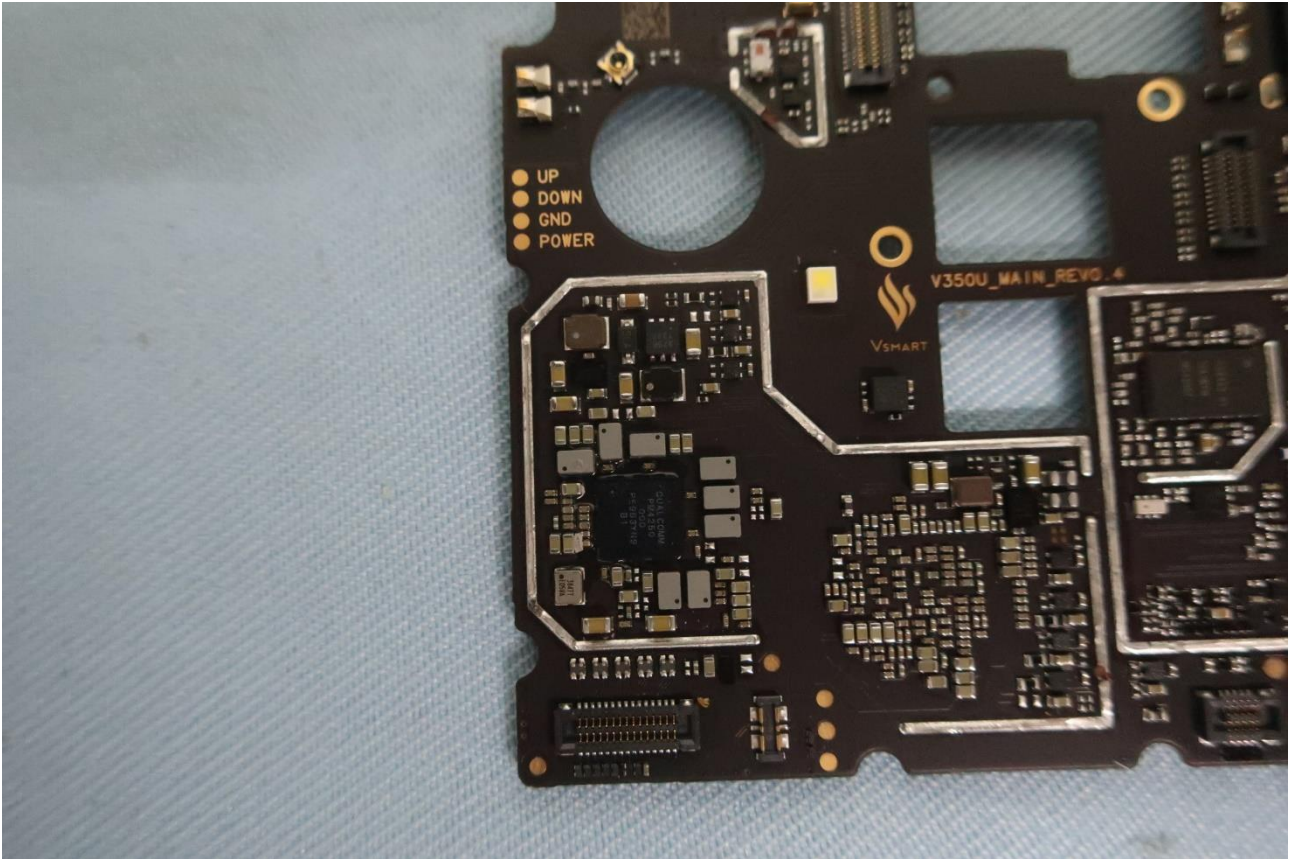

**2. Photograph of Accessory**

**Brand Name: AT&T/ Model Name: V350C**

**List of Accessory:**

<b>Specification of Accessory</b>				
<b>AC Adapter</b>	<b>Brand Name</b>	AquilStar	<b>Model Name</b>	ASUC62a-050200
<b>Battery</b>	<b>Brand Name</b>	HongDe	<b>Model Name</b>	VSM3300
<b>USB Cable</b>	<b>Brand Name</b>	HXH	<b>Model Name</b>	HXH-001

Brand Name: AT&T/ Model Name: V350C

Brand Name: AT&T/ Model Name: V350C

Brand Name: AT&T/ Model Name: V350C

Brand Name: AT&T/ Model Name: V350C

Brand Name: AT&T/ Model Name: V350C

Brand Name: AT&T/ Model Name: V350C

Brand Name: AT&T/ Model Name: V350C

Brand Name: AT&T/ Model Name: V350C

Brand Name: AT&T/ Model Name: V350C

Brand Name: AT&T/ Model Name: V350C

Brand Name: AT&amp;T/ Model Name: V350C

Brand Name: AT&amp;T/ Model Name: V350C