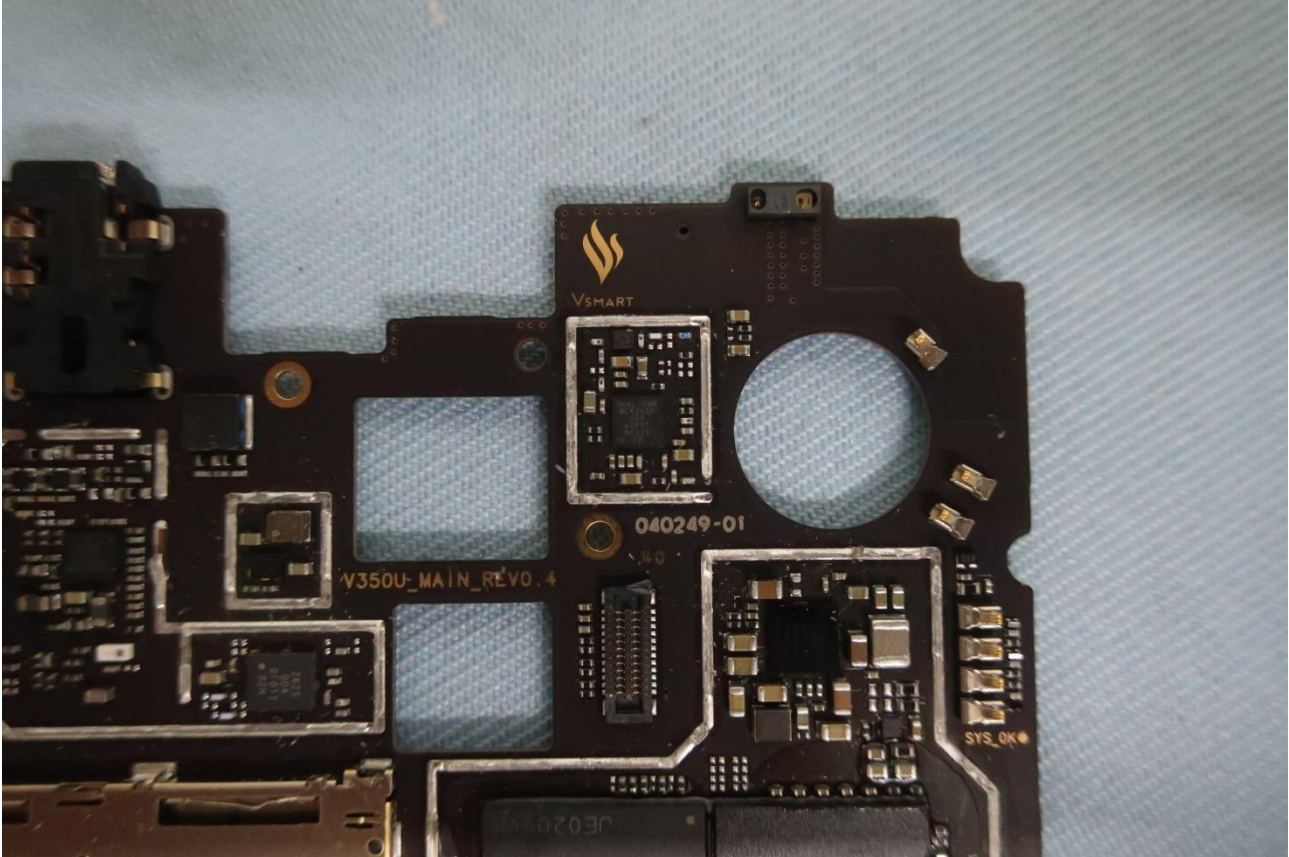

**2. Photograph of Accessory**

**Brand Name: AT&T/ Model Name: V350C**

**List of Accessory:**

<b>Specification of Accessory</b>				
<b>AC Adapter</b>	<b>Brand Name</b>	AquilStar	<b>Model Name</b>	ASUC62a-050200
<b>Battery</b>	<b>Brand Name</b>	HongDe	<b>Model Name</b>	VSM3300
<b>USB Cable</b>	<b>Brand Name</b>	HXH	<b>Model Name</b>	HXH-001

Brand Name: AT&T/ Model Name: V350C

Brand Name: AT&T/ Model Name: V350C

Brand Name: AT&T/ Model Name: V350C

Brand Name: AT&T/ Model Name: V350C

Brand Name: AT&T/ Model Name: V350C

Brand Name: AT&T/ Model Name: V350C