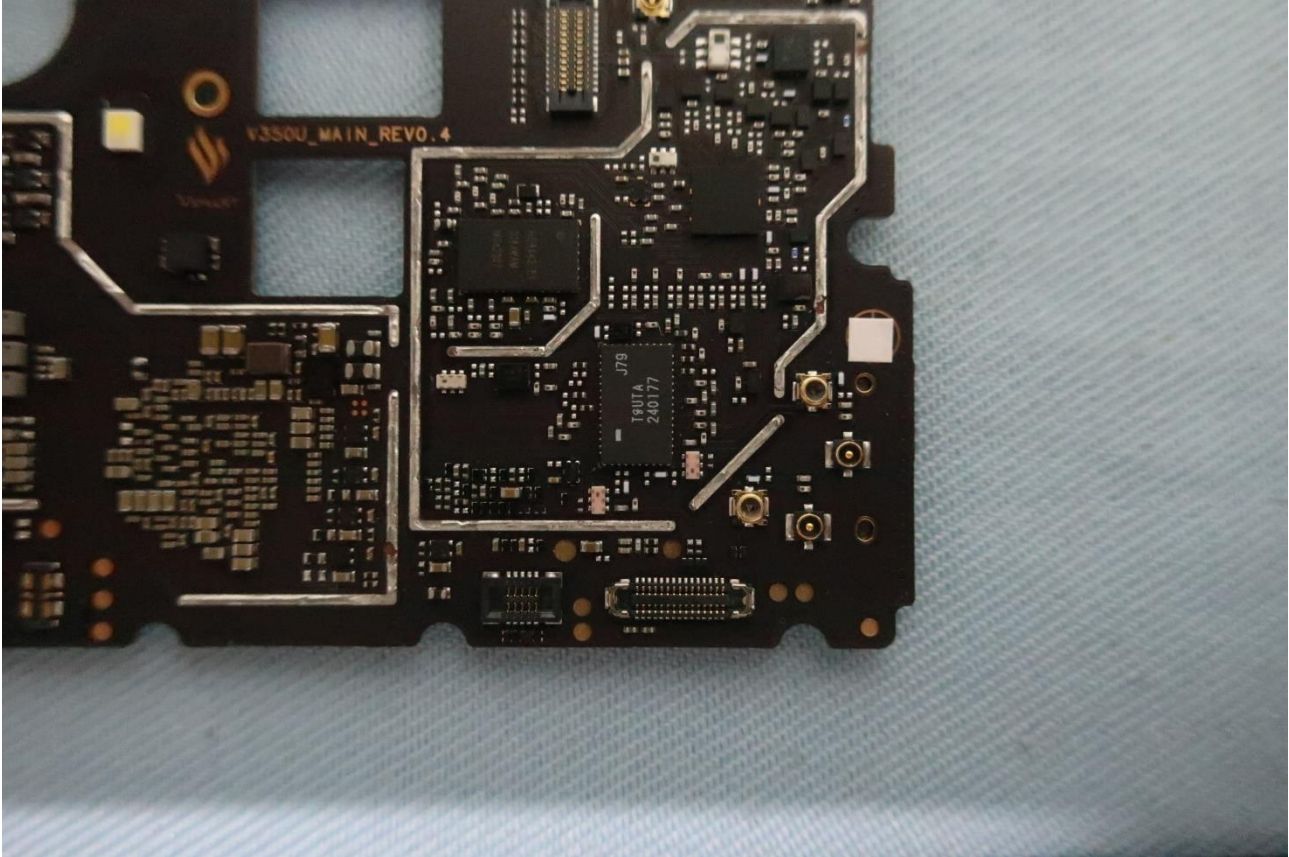

**2. Photograph of Accessory**

**Brand Name: AT&T/ Model Name: V350C**

**List of Accessory:**

<b>Specification of Accessory</b>				
<b>AC Adapter</b>	<b>Brand Name</b>	AquilStar	<b>Model Name</b>	ASUC62a-050200
<b>Battery</b>	<b>Brand Name</b>	HongDe	<b>Model Name</b>	VSM3300
<b>USB Cable</b>	<b>Brand Name</b>	HXH	<b>Model Name</b>	HXH-001

Brand Name: AT&T/ Model Name: V350C

Brand Name: AT&T/ Model Name: V350C

Brand Name: AT&T/ Model Name: V350C

Brand Name: AT&T/ Model Name: V350C

Brand Name: AT&T/ Model Name: V350C

Brand Name: AT&T/ Model Name: V350C

Brand Name: AT&T/ Model Name: V350C

Brand Name: AT&T/ Model Name: V350C

Brand Name: AT&T/ Model Name: V350C

Brand Name: AT&T/ Model Name: V350C

Brand Name: AT&amp;T/ Model Name: V350C

Brand Name: AT&amp;T/ Model Name: V350C

Brand Name: AT&amp;T/ Model Name: V350C

**Brand Name: AT&T/ Model Name: V350C**

**Brand Name: AT&T/ Model Name: V350C**

Brand Name: AT&amp;T/ Model Name: V350C

Brand Name: AT&T/ Model Name: V350C

Brand Name: AT&T/ Model Name: V350C