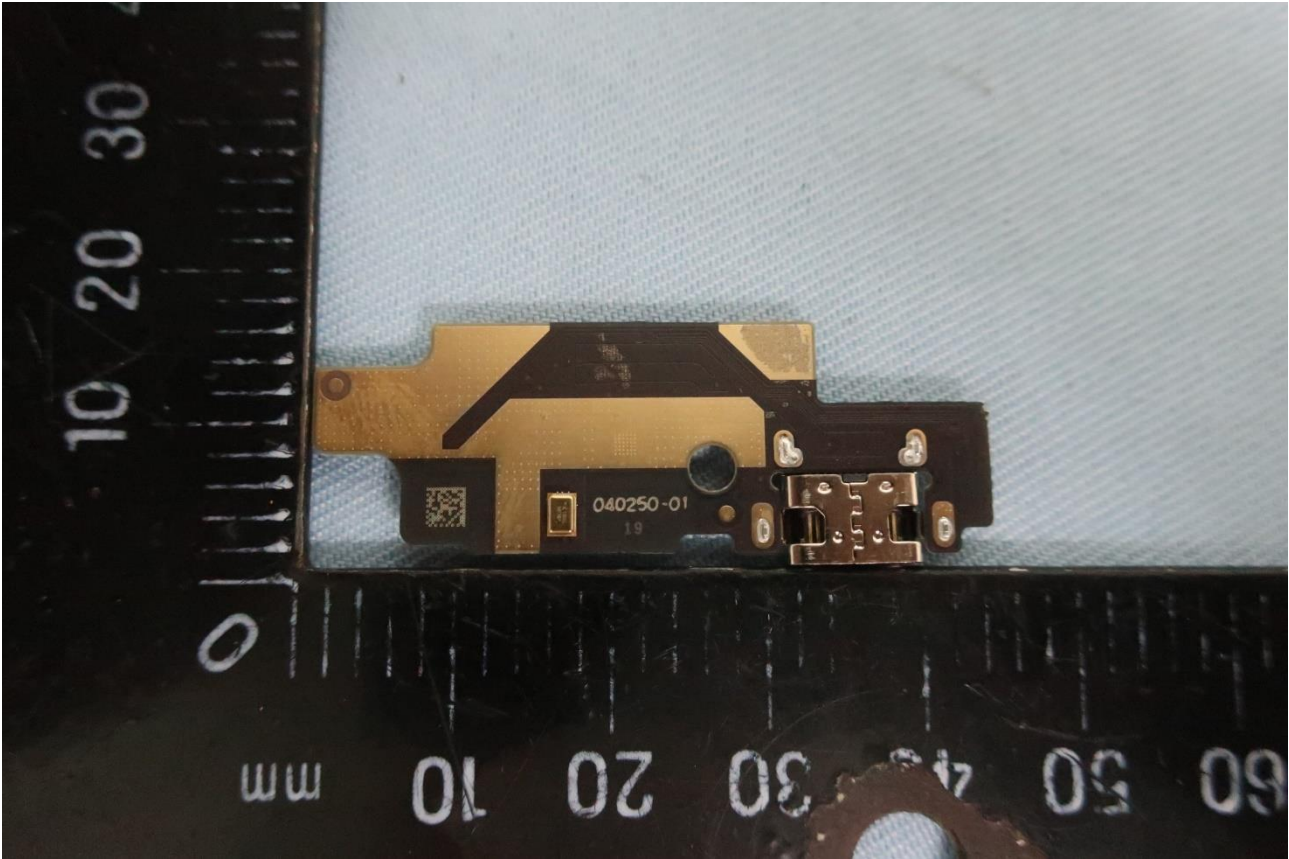

Brand Name: AT&T/ Model Name: V350C