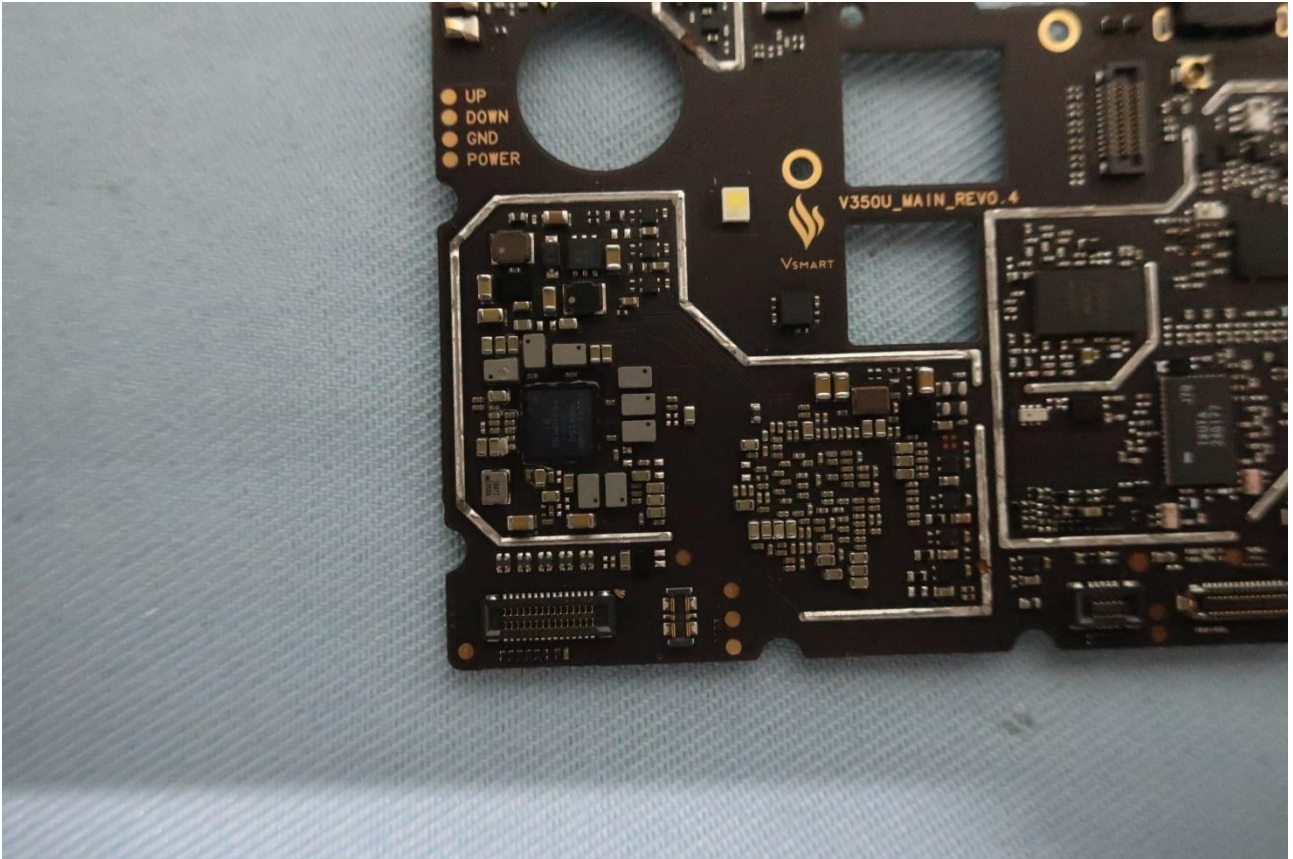

Brand Name: AT&T/ Model Name: V350C