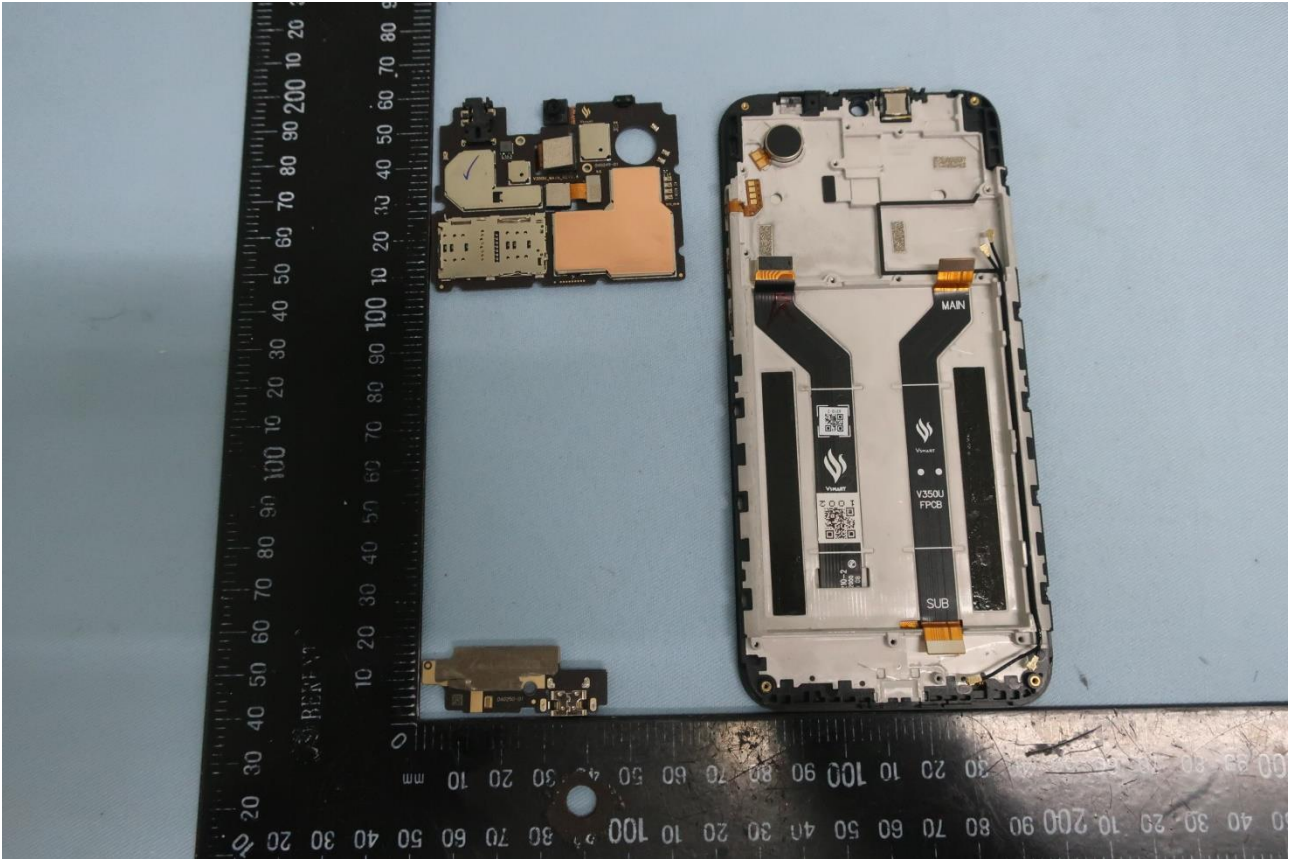

**2. Photograph of Accessory**

**Brand Name: AT&T/ Model Name: V350C**

**List of Accessory:**

<b>Specification of Accessory</b>				
<b>AC Adapter</b>	<b>Brand Name</b>	AquilStar	<b>Model Name</b>	ASUC62a-050200
<b>Battery</b>	<b>Brand Name</b>	HongDe	<b>Model Name</b>	VSM3300
<b>USB Cable</b>	<b>Brand Name</b>	HXH	<b>Model Name</b>	HXH-001

### 3. Internal Photograph of EUT

Brand Name: AT&T/ Model Name: V350C

Brand Name: AT&T/ Model Name: V350C

Brand Name: AT&T/ Model Name: V350C

Brand Name: AT&T/ Model Name: V350C

Brand Name: AT&T/ Model Name: V350C

Brand Name: AT&T/ Model Name: V350C

Brand Name: AT&T/ Model Name: V350C

Brand Name: AT&T/ Model Name: V350C

Brand Name: AT&T/ Model Name: V350C

Brand Name: AT&T/ Model Name: V350C

Brand Name: AT&T/ Model Name: V350C