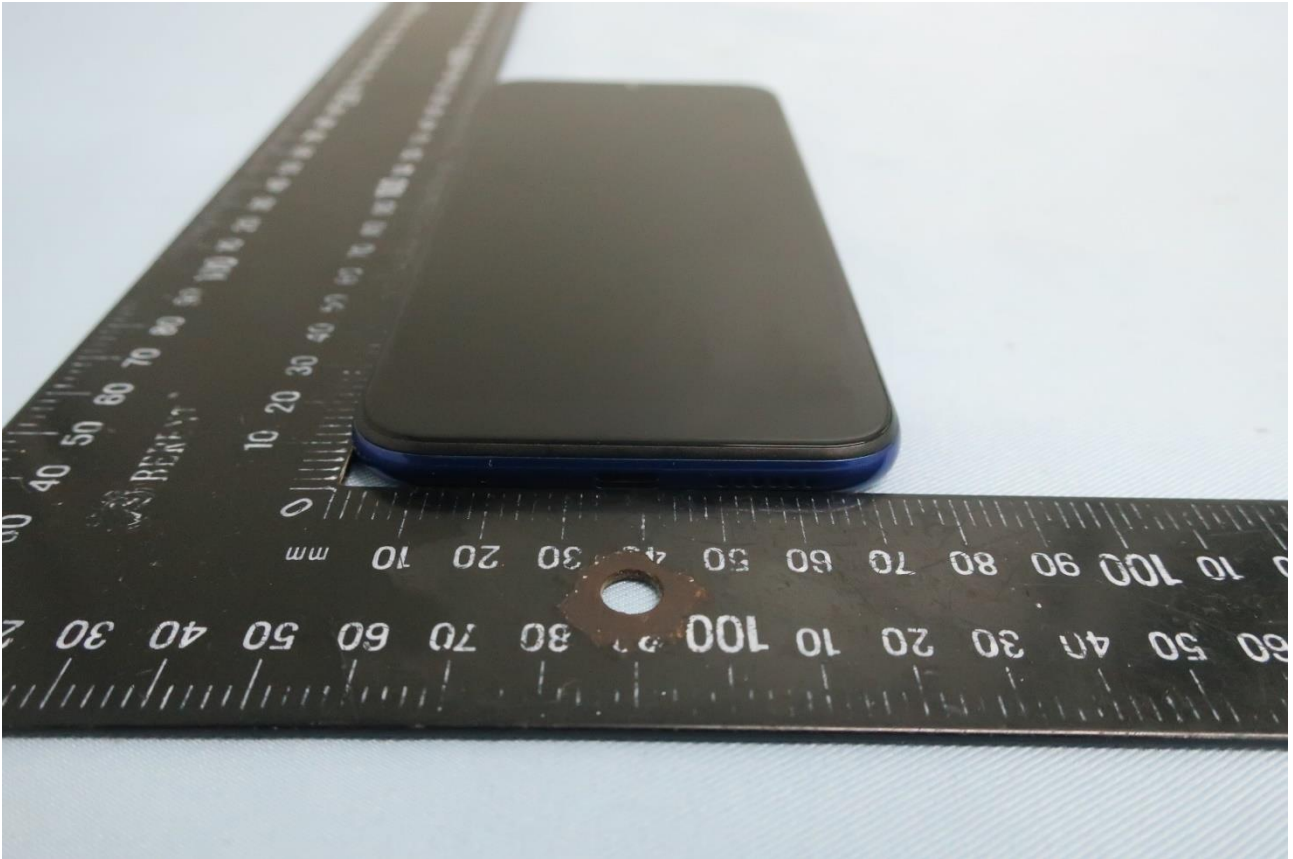

1. External Photograph of EUT

Brand Name: AT&T/ Model Name: V350C

Brand Name: AT&T/ Model Name: V350C

Brand Name: AT&T/ Model Name: V350C

Brand Name: AT&T/ Model Name: V350C

Brand Name: AT&T/ Model Name: V350C

Brand Name: AT&T/ Model Name: V350C