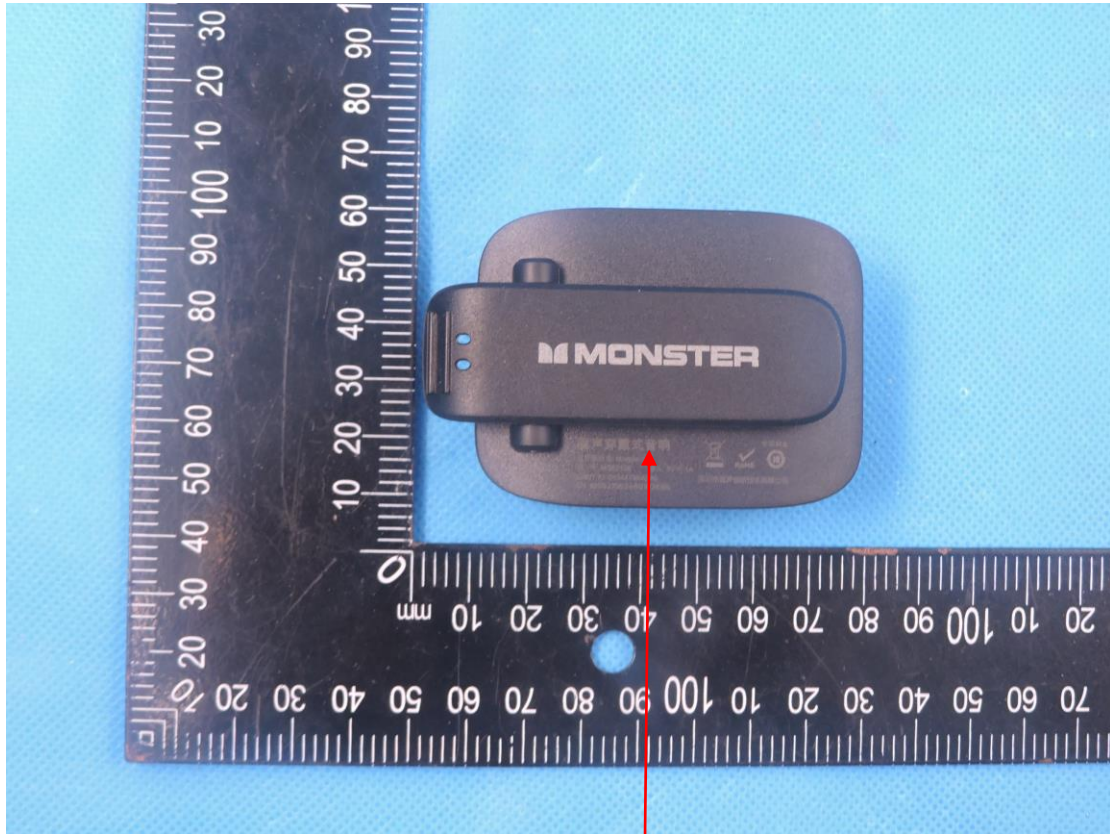

Label

8mm

Bluetooth Speaker MONSTER
Model: MS62106
FCC ID: 2AVD2-MS62106

22mm