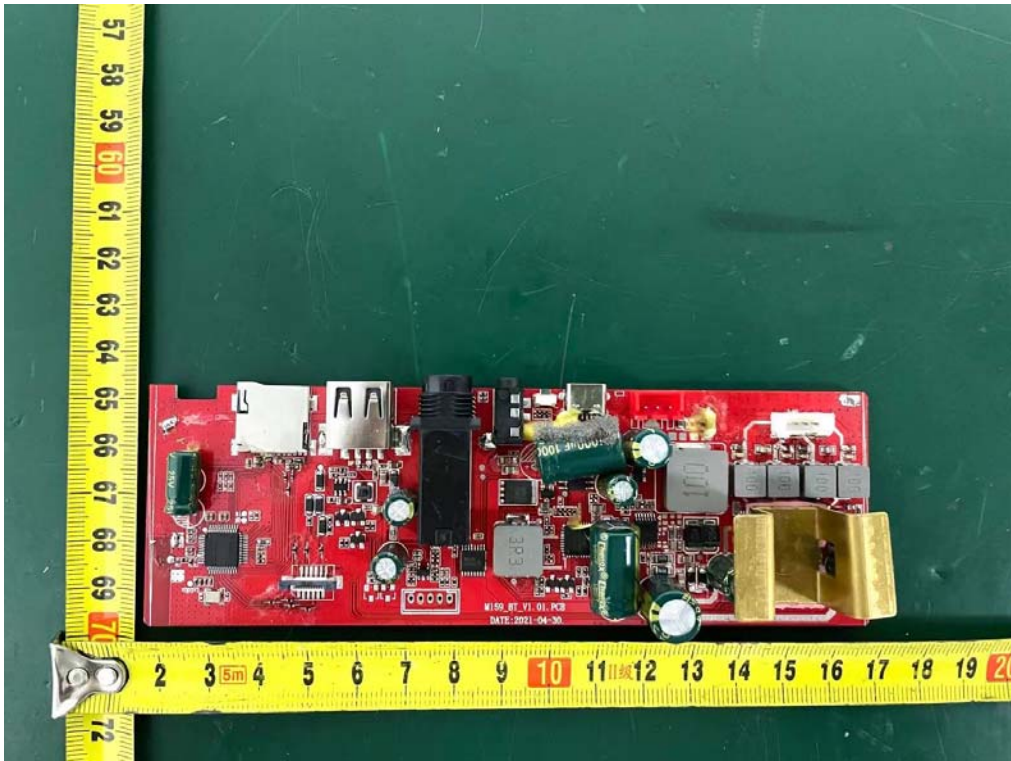

## Internal Photos

M/N: MS22101

Bluetooth  
antenna

Internal Photos

M/N: MS22101

**Internal Photos**

M/N: MS22101

Internal Photos