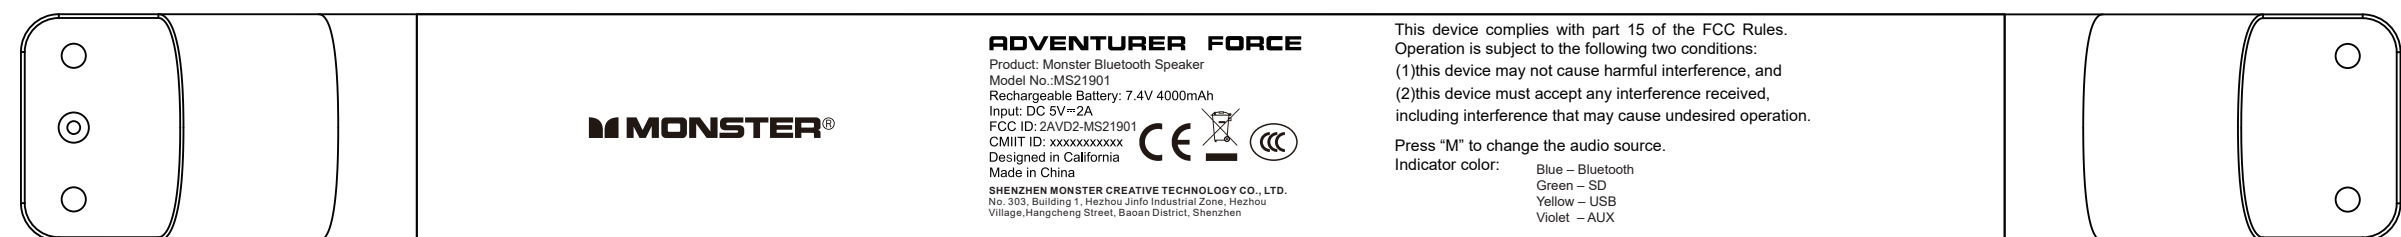

Desc: Monster adventurer force speaker

Unit: mm Scale: 1:1

Date: 10/23/2019

Position: centered

Background color: Black

Text: PANTONE White