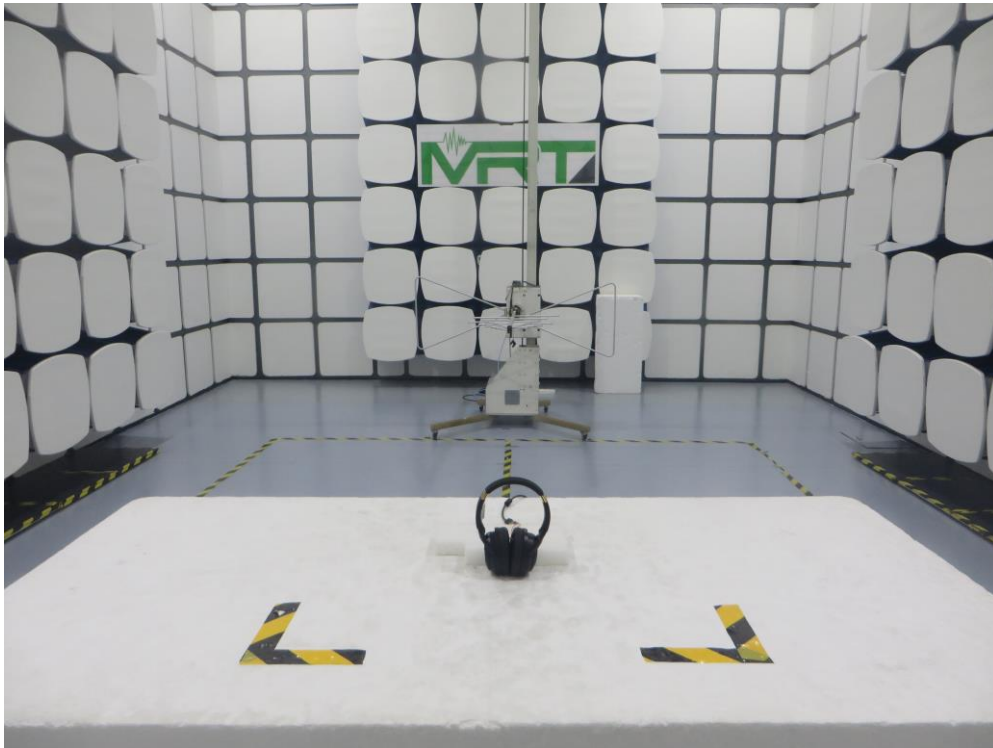

## FCC Part 15C Test Setup Photograph

Description: Front View of Conducted Emission Test Setup for Power Port

Description: Back View of Conducted Emission Test Setup for Power Port

Description: Radiated Emission Test Setup for below 1GHz

Description: Radiated Emission Test Setup for above 1GHz