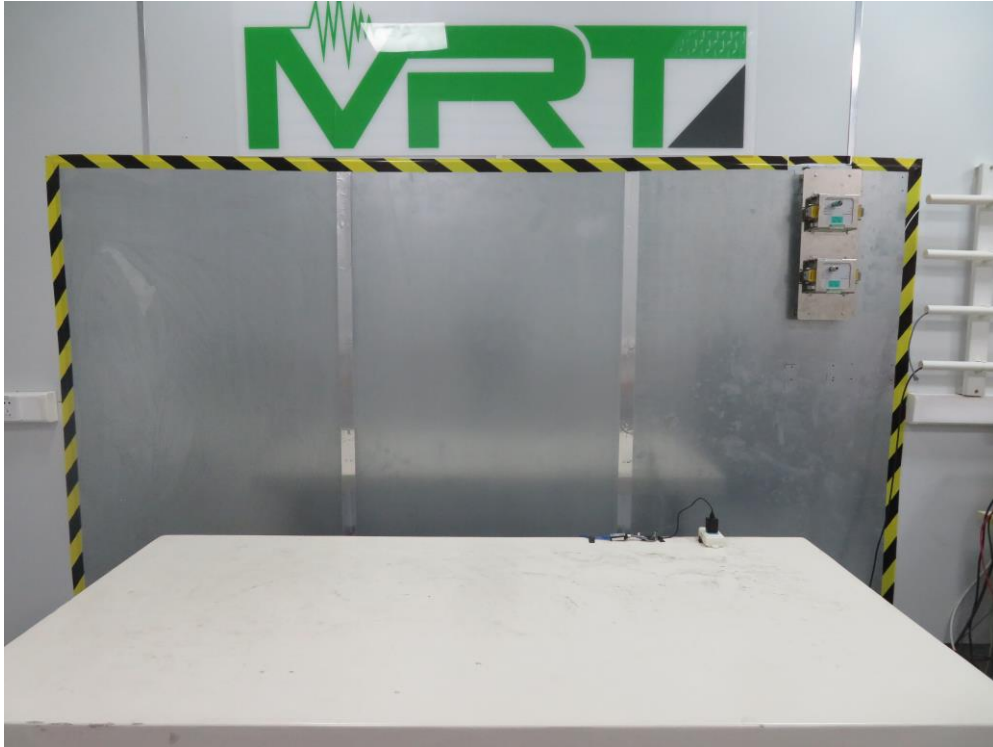

FCC Part 15C Test Setup Photograph

Description: Front View of Conducted Emission Test Setup for Power Port

Description: Back View of Conducted Emission Test Setup for Power Port

Description: Radiated Emission Test Setup for below 1GHz

Description: Radiated Emission Test Setup for above 1GHz