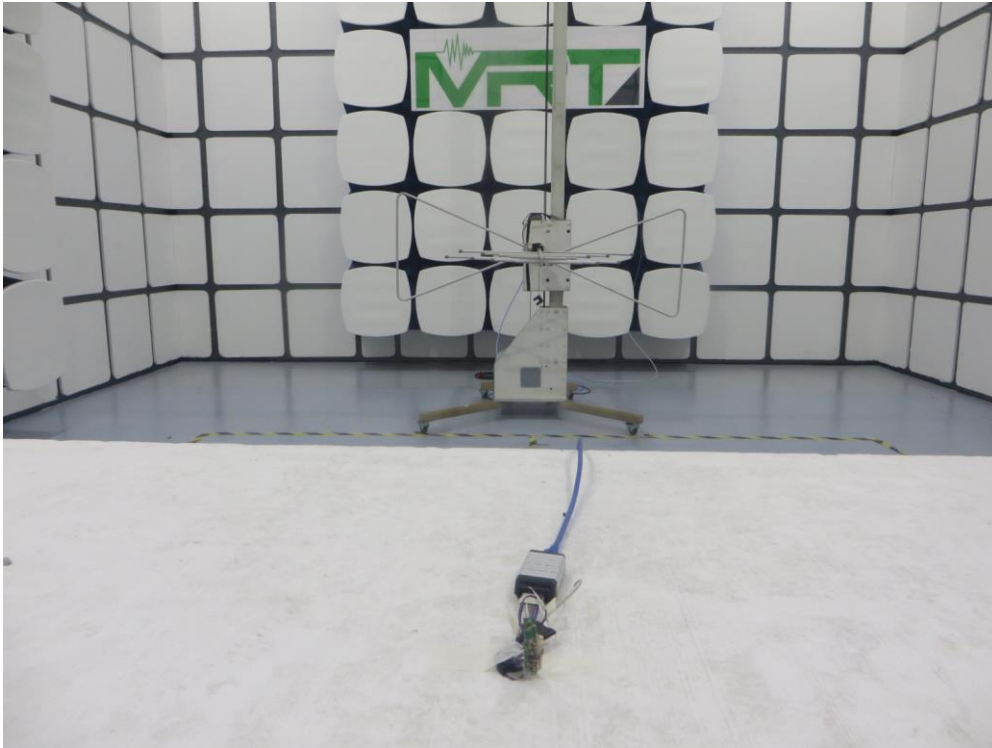

FCC Part 15C Test Setup Photograph

Description: Front View of Conducted Emission Test Setup for Power Port

Description: Back View of Conducted Emission Test Setup for Power Port

Description: Radiated Emission Test Setup for below 1GHz

Description: Radiated Emission Test Setup for above 1GHz