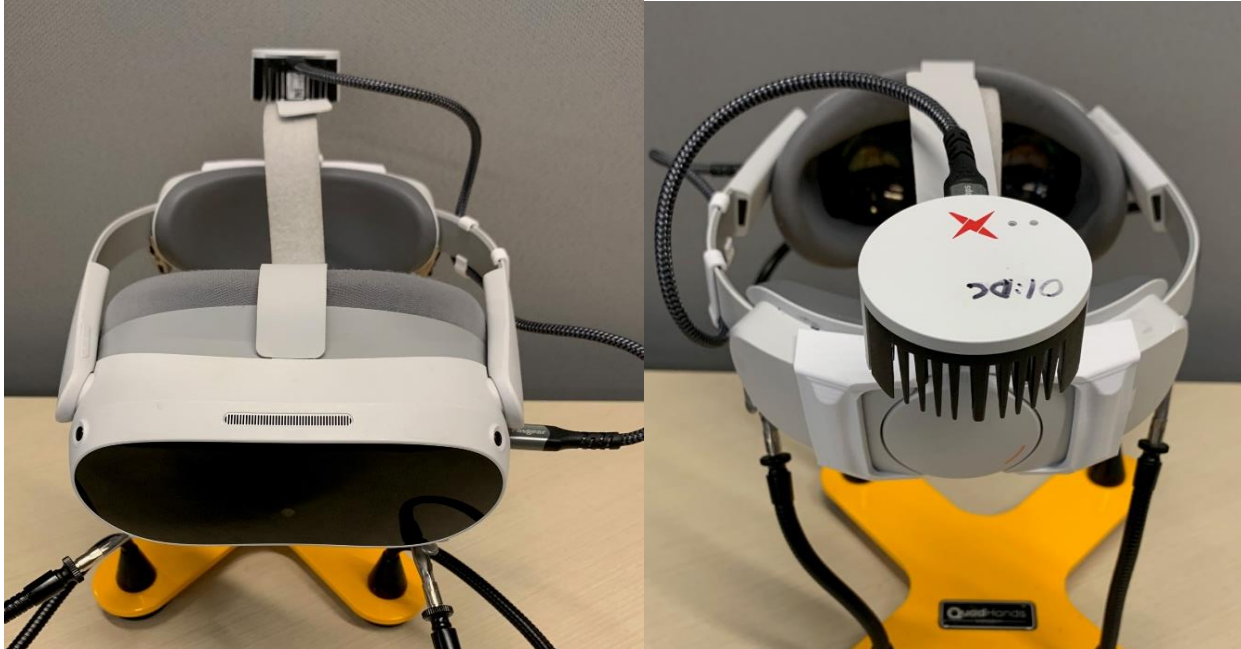

## Additional information for FCC:

1. Internal and external photos of all the hosts with the modular device placed in or on are shown below in **Figure A, B, C and D**.

Photos include FCCID on the module itself in the internal photo exhibit shown in **Figure E**.

**Figure A: Pico 4 Host with Modular Device:**

Figure B: Pico 4E Host with Modular Device

Figure C: Pico Neo 3 Host with Modular Device

Figure D: HTC Vive Focus 3 Host with pictures of the Module