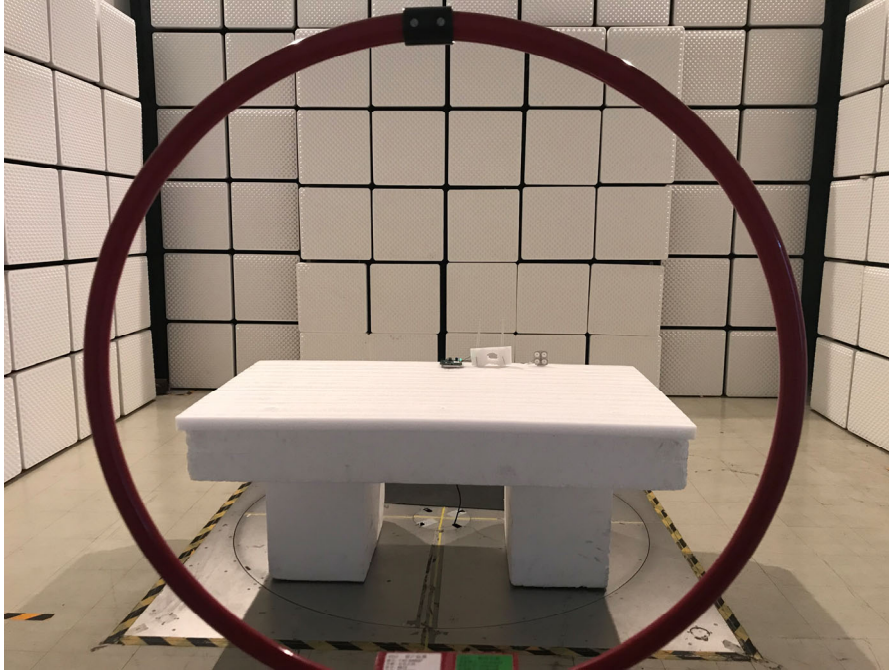

EXHIBIT C - TEST SETUP PHOTOGRAPHS

Conducted Emissions - Front View

Conducted Emissions - Left View

Radiated Emissions-Ground-parallel view (Below 30 MHz)

Radiated Emissions-perpendicular view (Below 30 MHz)

Radiated Emissions-parallel view (Below 30 MHz)

Radiated Emissions (30 MHz – 1 GHz)

Radiated Emissions (1-18GHz)

directional patch antenna

Radiated Emissions (1-18GHz)

PCB antenna

Radiated Emissions (1-18GHz)

rod antenna

Radiated Emissions (18-25GHz)

directional patch antenna

Radiated Emissions (18-25GHz)

PCB antenna

Radiated Emissions (18-25GHz)

rod antenna