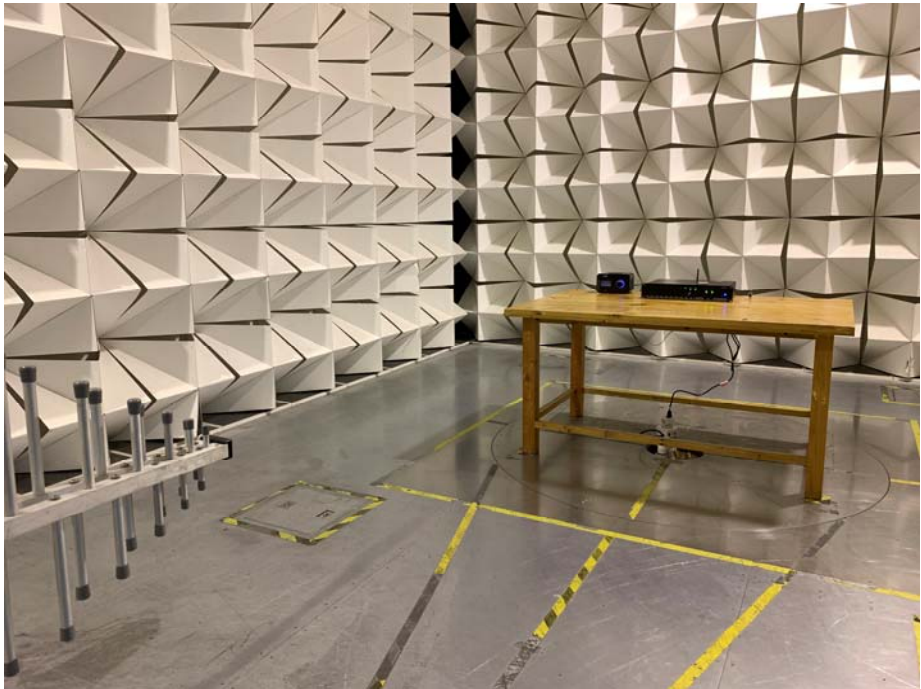

Model: PRE220