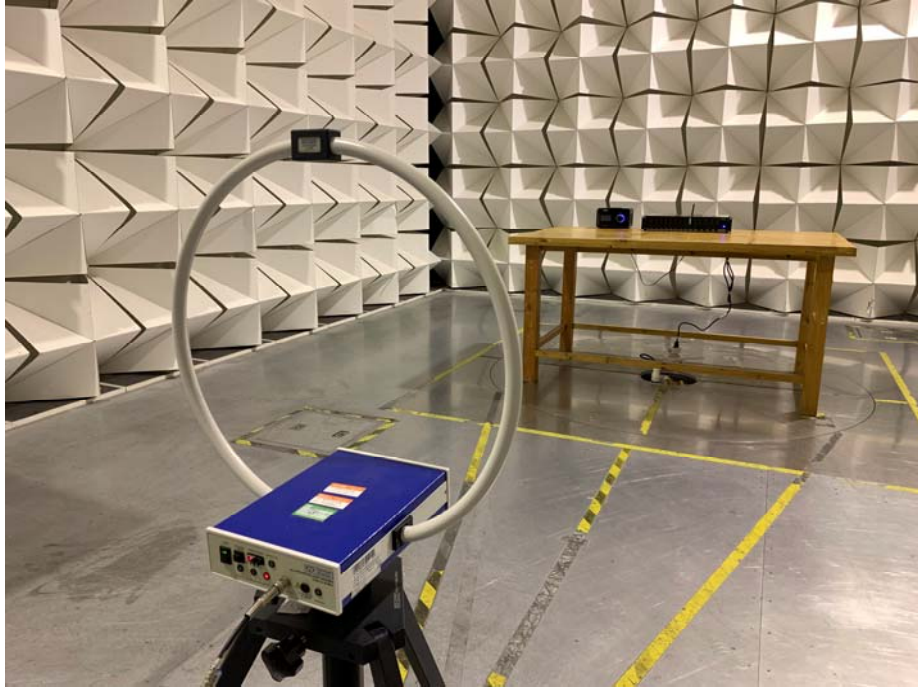

PRE240&PRE220–Test Setup Photos

Photograph-Conducted Emissions Test Setup Photos

Model: PRE240

Model: PRE220

Photograph – Radiation Spurious Emission Test Setup Photos

9 kHz to 30 MHz

Model: PRE240

Model: PRE220