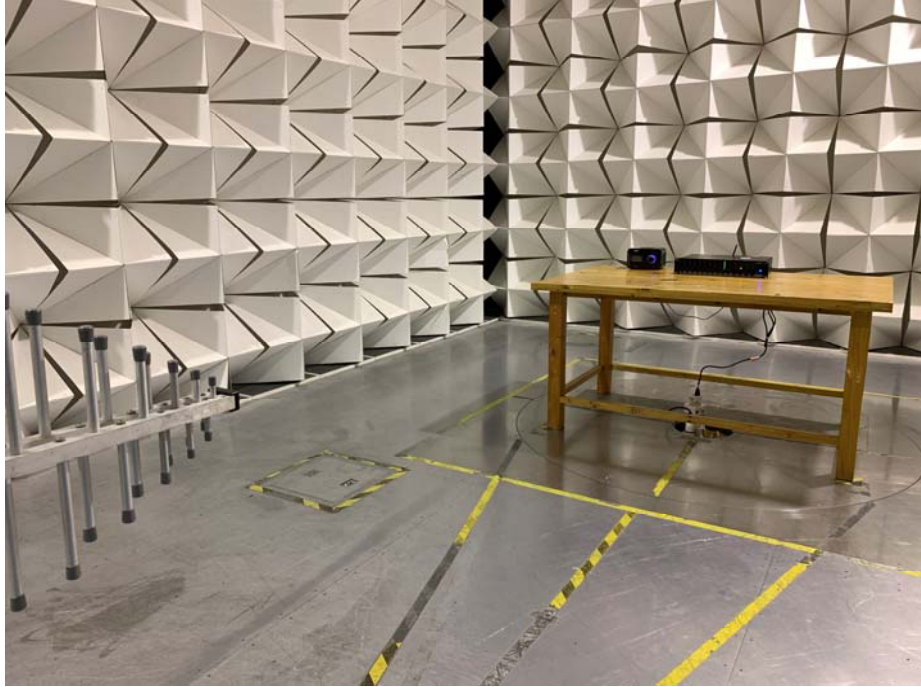

From 30 MHz to 1GHz

Model: PRE240