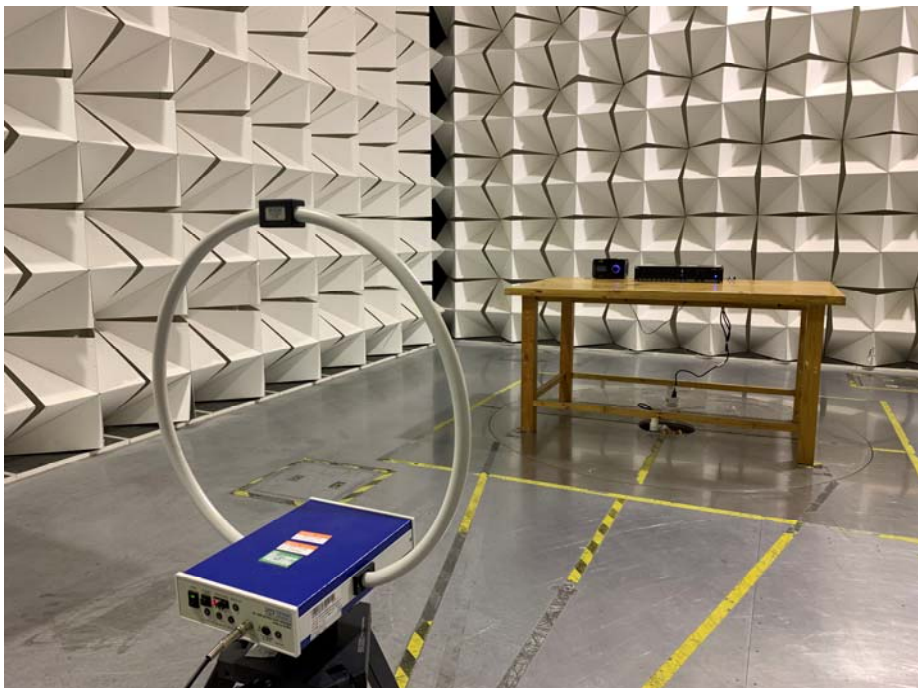

PRE240&PRE220–Test Setup Photos

Photograph-Conducted Emissions Test Setup Photos

Model: PRE240

Model: PRE220

Photograph – Radiation Spurious Emission Test Setup Photos

9 kHz to 30 MHz

Model: PRE240

Model: PRE220