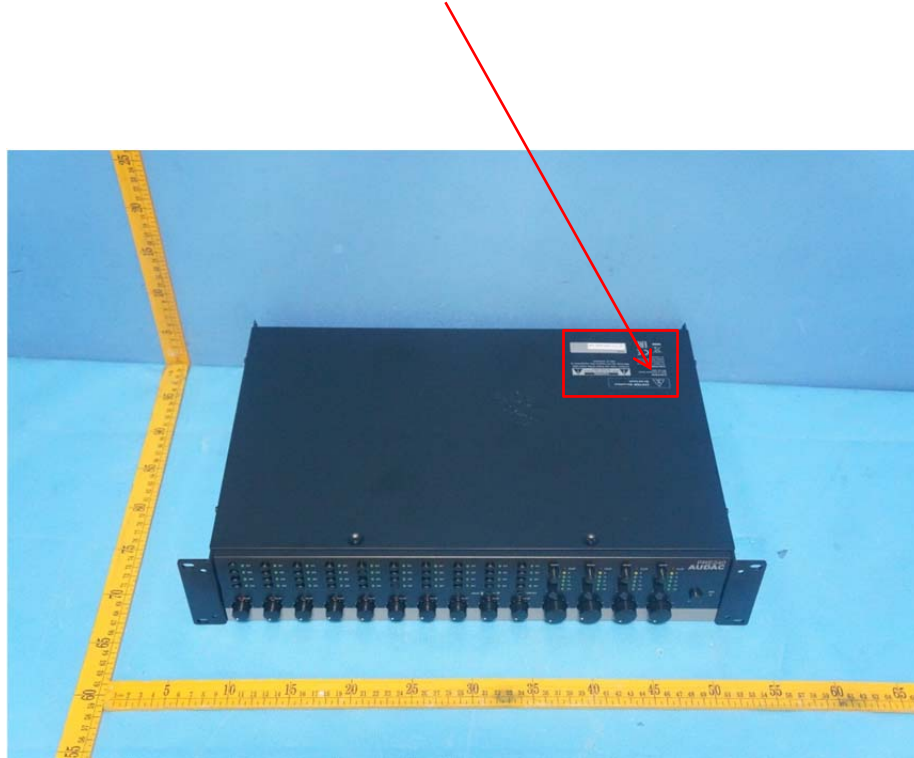

# PRE240&PRE220\_Label Sample and Label Location

**AUDAC**

PRE240 - 4 ZONE 10 CHANNEL PREAMPLIFIER  
AC Input: 100-240V~ 50/60Hz  
Power consumption: 26W  
Fuse: T500mA/250V

S/N

**CAUTION**  
RISK OF ELECTRIC SHOCK  
DO NOT OPEN

UL, FCC, EAC, CE, and a crossed-out trash can symbol.

FCC ID: 2AVCN-PRE2X0

**AUDAC**

**PRE220 - 2 ZONE 10 CHANNEL PREAMPLIFIER**  
AC Input: 100-240V~ 50/60Hz  
Power consumption: 26W  
Fuse: T500mA/250V