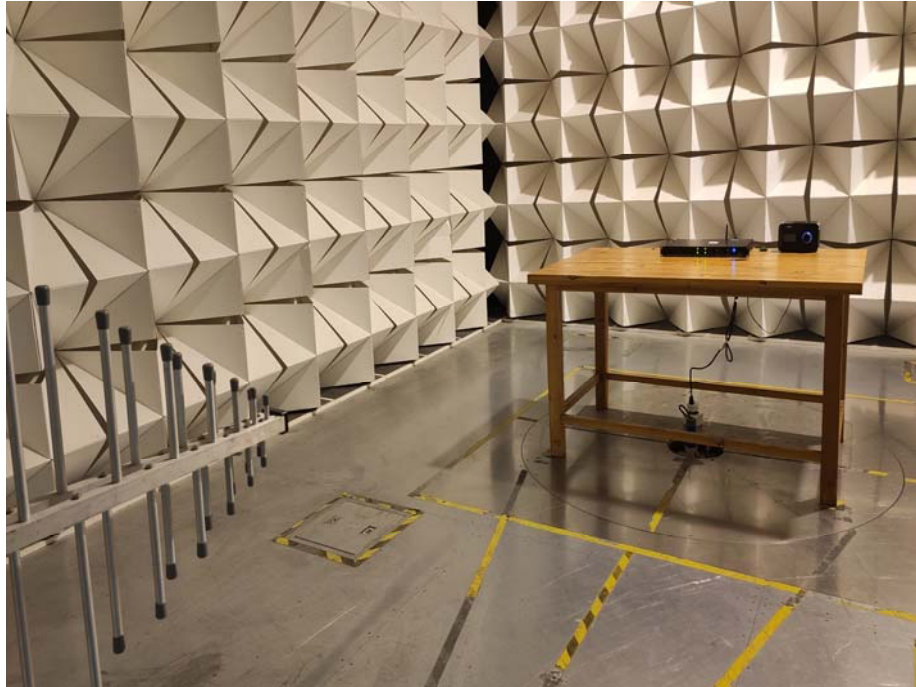

30 MHz to 1GHz

Model: PRE126