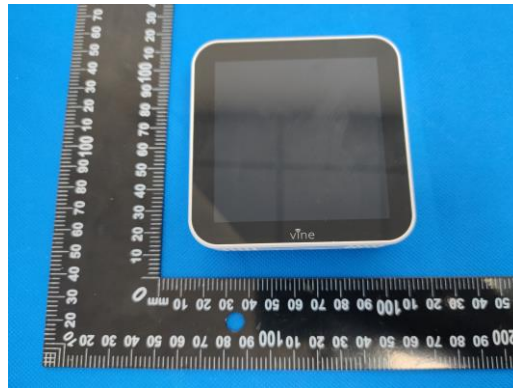

Model: TJ-560

Regards

Sincerely

Client's signature

Client's signature: *Ashley Yang*

Client's name / title : Ashley Yang / Manager

Contact information / address: 2596 Nicholson St San Leandro, California, CA 94577,
United States