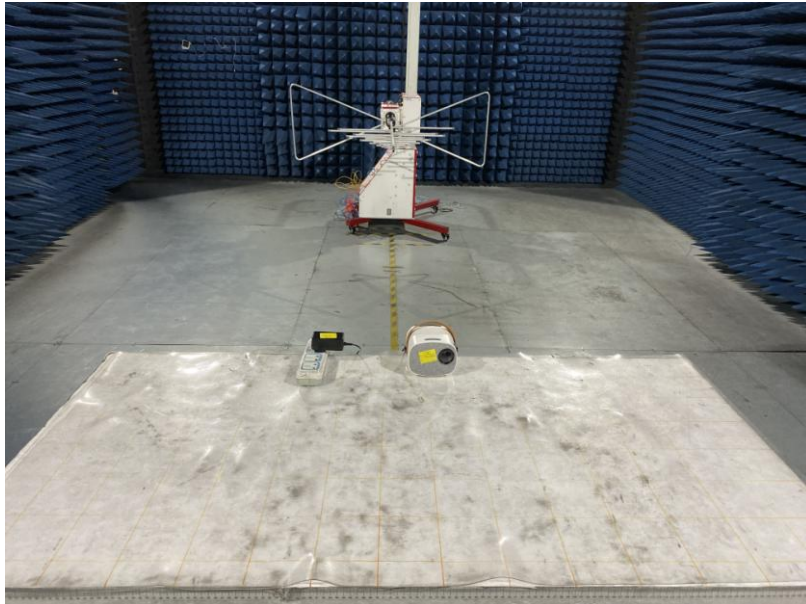

Product Name: Projector

Test Model No.: YG231

Test Setup Photo

Radiated Emission

Conducted Emission

-----End-----