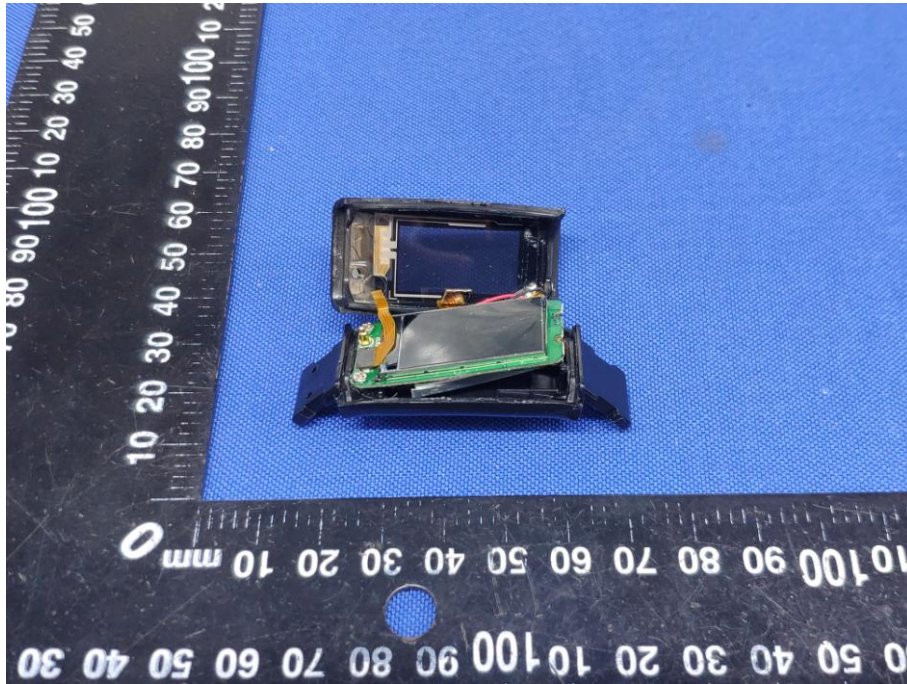

Appendix B: Photographs of EUT

Product: Healy Watch

Model: 0007

Internal Photos

Antenna