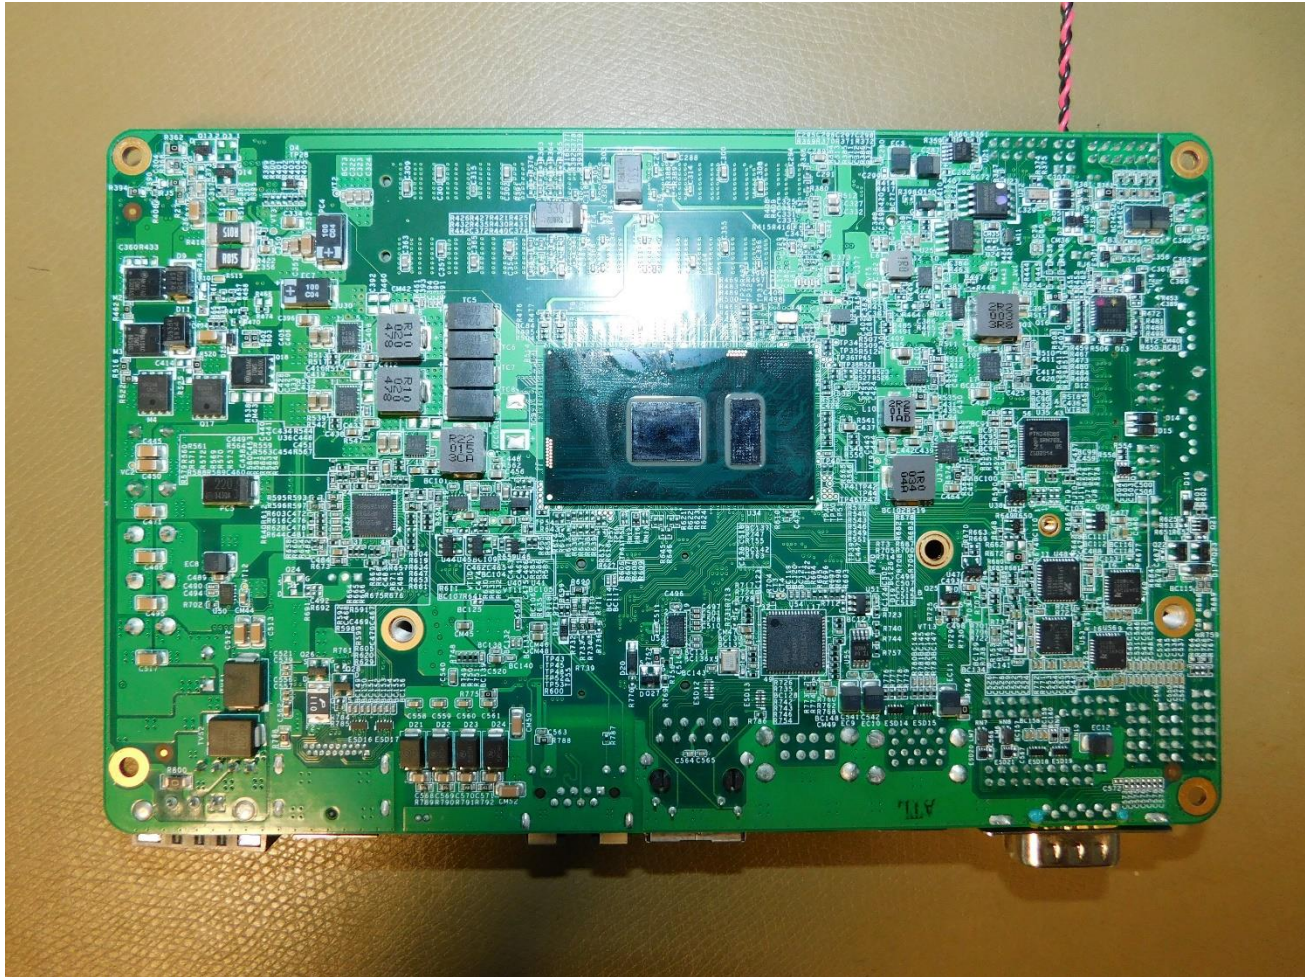

# INTERNAL PHOTOS

FCC ID: 2AVB6-PA10012519

WHEN YOU NEED TO BE SURE

[WWW.SGS.COM](http://WWW.SGS.COM)

WHEN YOU NEED TO BE SURE