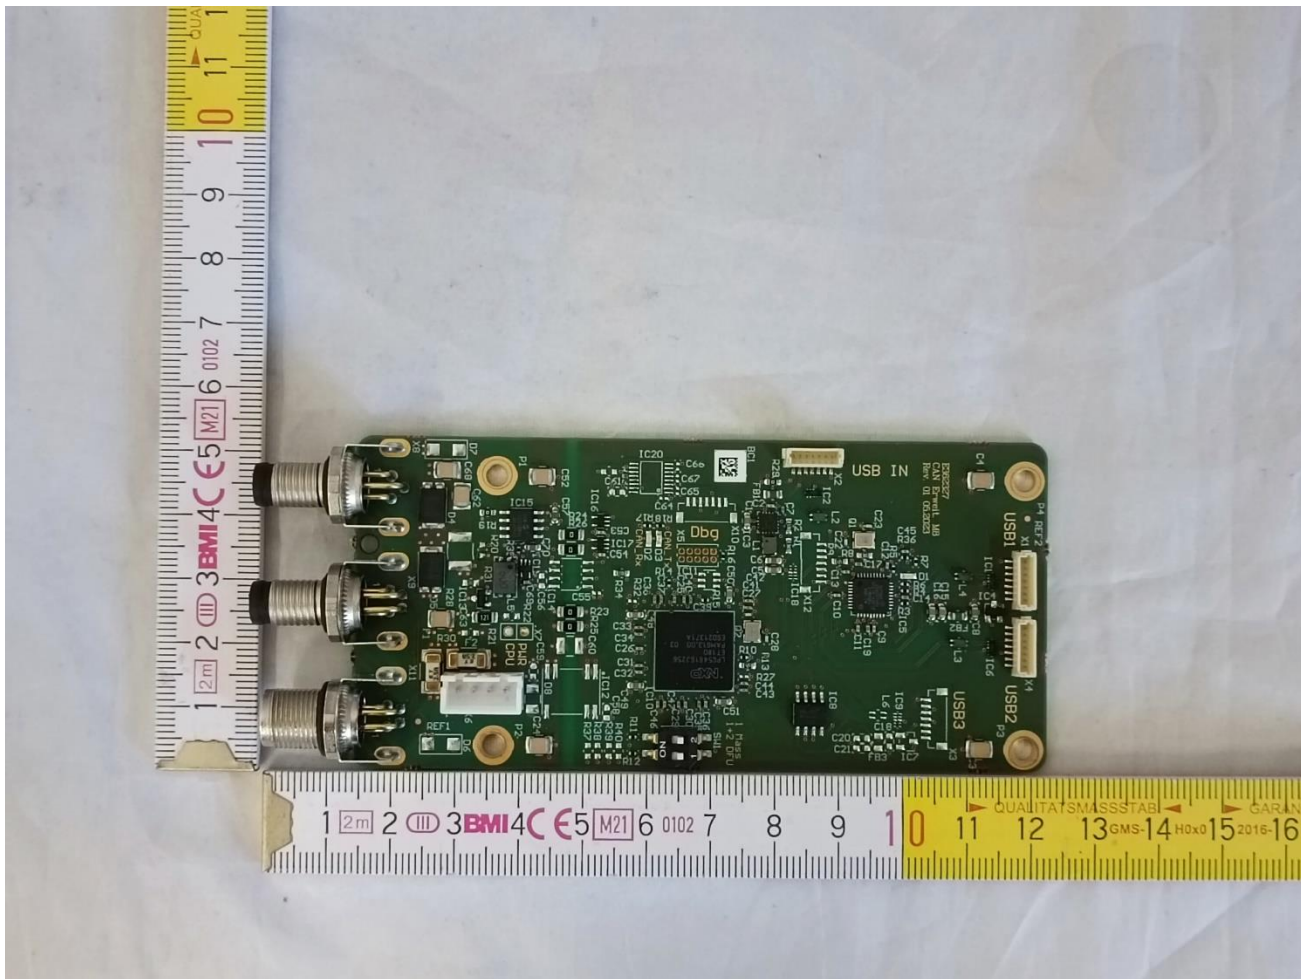

# INTERNAL PHOTOS

FCC ID: 2AVB6-PA10012519

WHEN YOU NEED TO BE SURE

[WWW.SGS.COM](http://WWW.SGS.COM)

WHEN YOU NEED TO BE SURE