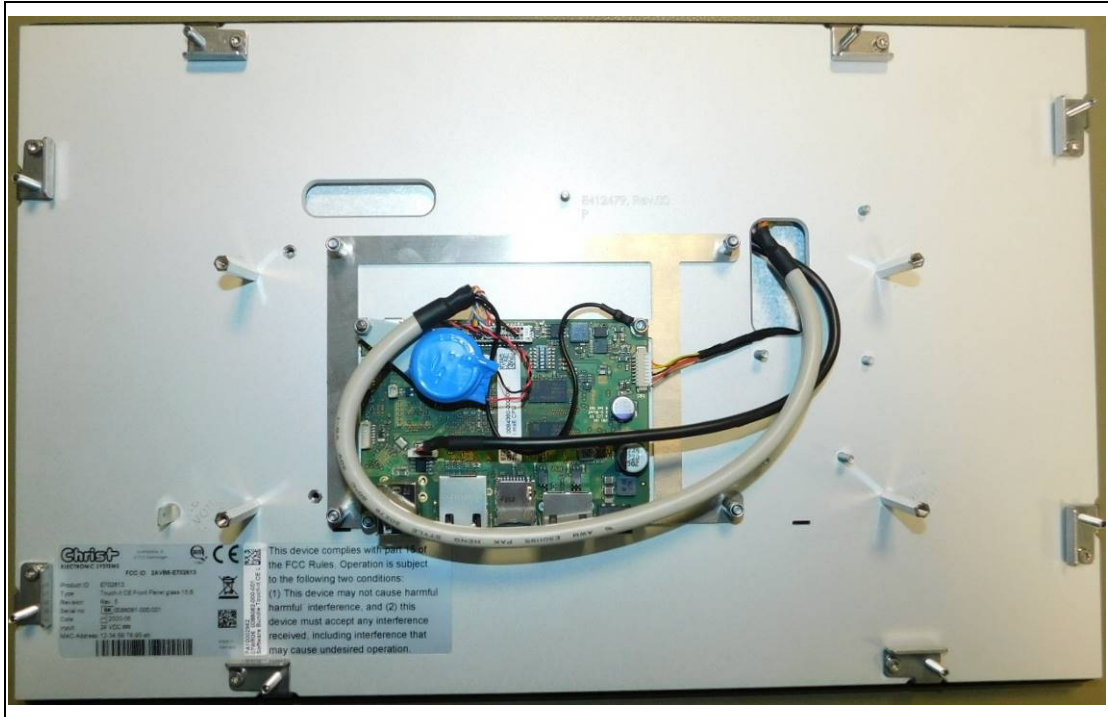

<b>Internal Photos of Touch-it CE Front Panel glass 15,6</b>		
Name: Touch-it CE Front Panel glass 15,6	Author: I. Roehr	
	Page: 1 of 2	
	Date: 2020.06.15	

**Figure 1: Internal picture of Touch-it CE Front Panel glass 15,6**

Figure 2: Front view of Main board of Touch-it CE Front Panel glass 15,6

Figure 3: Rear view of Main board of Touch-it CE Front Panel glass 15,6