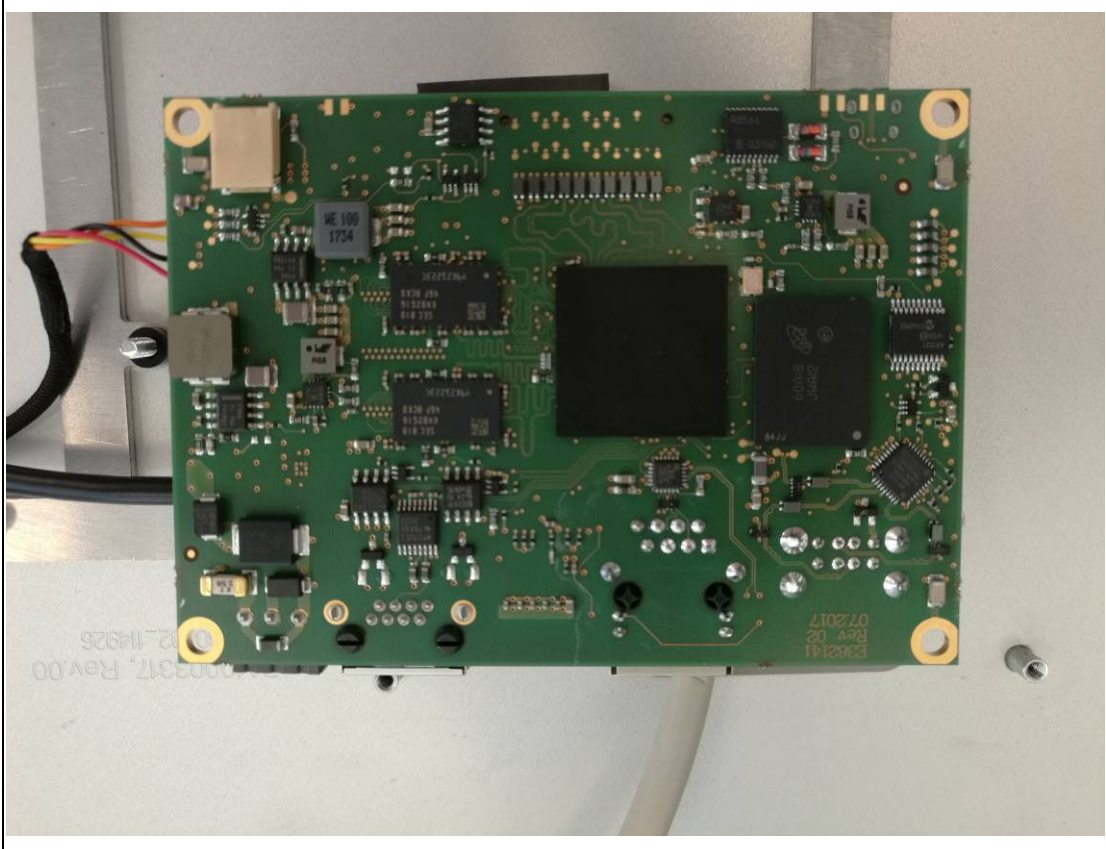

<b>Internal Photos of Touch-it CE Front Panel glass 15,6</b>		
Name: Touch-it CE Front Panel glass 15,6	Author: I. Roehr	
	Page: 1 of 2	
	Date: 2020.06.15	

**Figure 1: Internal picture of Touch-it CE Front Panel glass 15,6**

Figure 2: Front view of Main board of Touch-it CE Front Panel glass 15,6

Figure 3: Rear view of Main board of Touch-it CE Front Panel glass 15,6