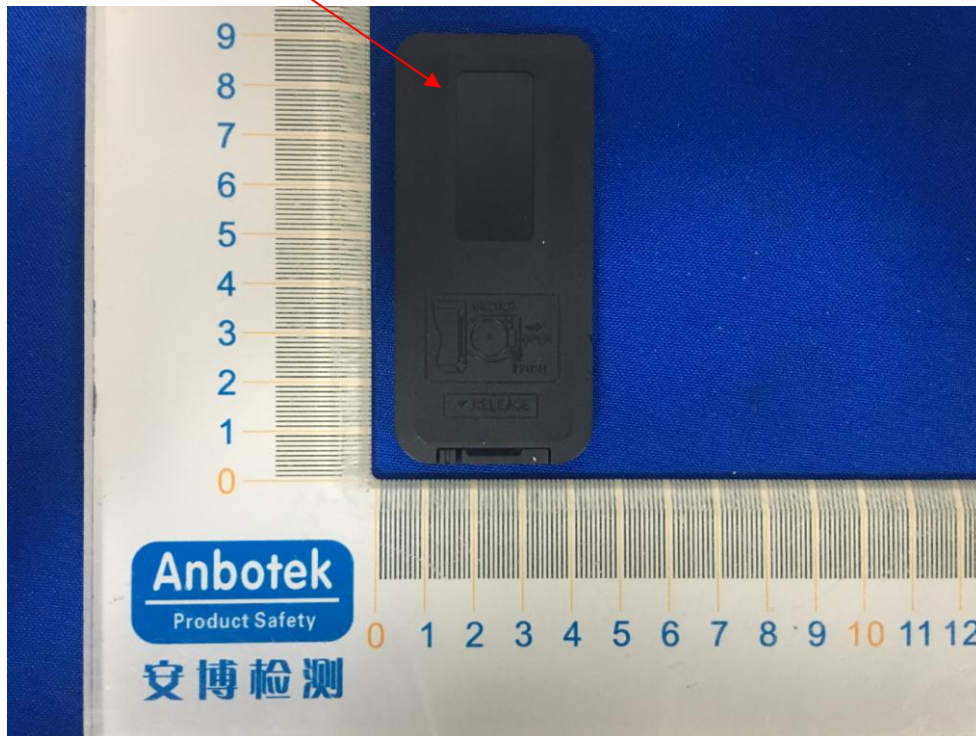

Label Location On EUT

Label

Product Name: Remote Control

Model No.: AS-RF60

FCC ID: 2AVB5-ASRF60