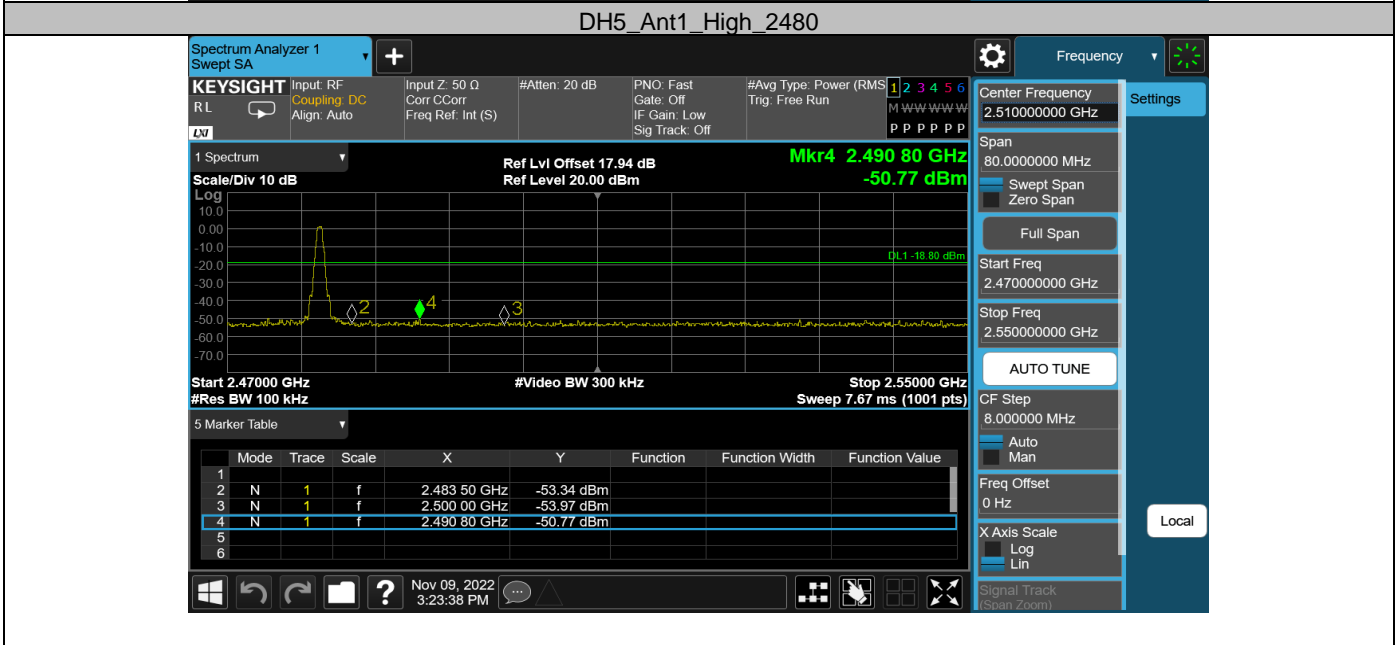

Appendix G: Band edge measurements Test Result

Test Mode	Antenna	Ch Name	Freq(MHz)	Ref Level [dBm]	Result [dBm]	Limit [dBm]	Verdict
DH5	Ant1	Low	2402	1.50	-50.7	≤-18.5	PASS
		High	2480	1.20	-50.77	≤-18.8	PASS
		Low	Hop_2402	0.22	-50.9	≤-19.78	PASS
		High	Hop_2480	0.76	-49.42	≤-19.24	PASS
2DH5	Ant1	Low	2402	-0.34	-50.18	≤-20.34	PASS
		High	2480	-0.61	-49.89	≤-20.61	PASS
		Low	Hop_2402	-1.39	-50.72	≤-21.39	PASS
		High	Hop_2480	0.05	-50.26	≤-19.95	PASS
3DH5	Ant1	Low	2402	-0.28	-50.96	≤-20.28	PASS
		High	2480	-0.45	-51.03	≤-20.45	PASS
		Low	Hop_2402	1.14	-51.28	≤-18.86	PASS
		High	Hop_2480	0.13	-50.82	≤-19.87	PASS

Test Graphs

DH5_Ant1_High_Hop_2480

2DH5_Ant1_Low_2402

2DH5_Ant1_High_2480

2DH5_Ant1_Low_Hop_2402

2DH5_Ant1_High_Hop_2480

3DH5_Ant1_Low_2402

Appendix H: Conducted Spurious Emission Test Result