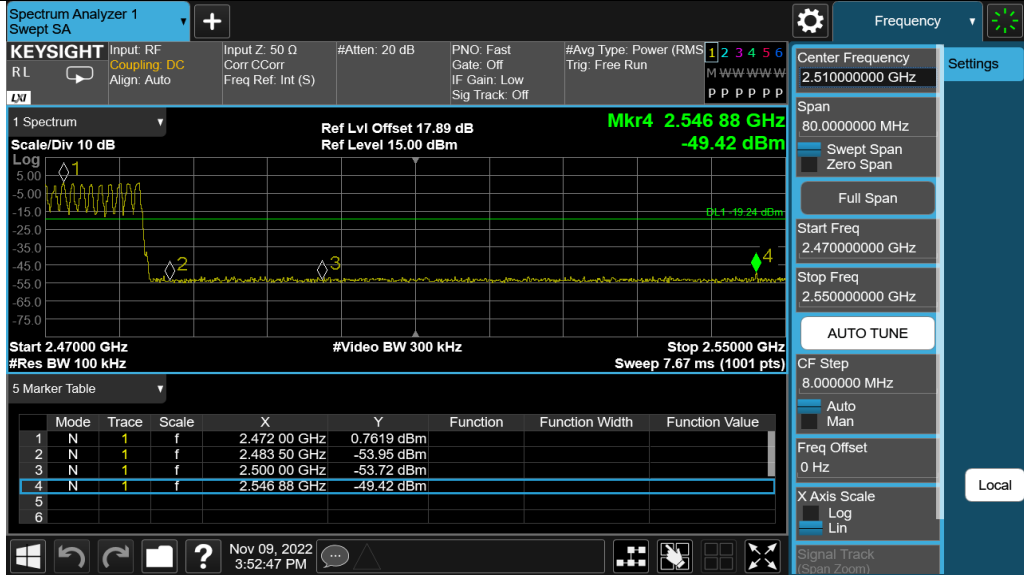

Appendix G: Band edge measurements Test Result

Test Mode	Antenna	Ch Name	Freq(MHz)	Ref Level [dBm]	Result [dBm]	Limit [dBm]	Verdict
DH5	Ant1	Low	2402	1.50	-50.7	≤-18.5	PASS
		High	2480	1.20	-50.77	≤-18.8	PASS
		Low	Hop_2402	0.22	-50.9	≤-19.78	PASS
		High	Hop_2480	0.76	-49.42	≤-19.24	PASS
2DH5	Ant1	Low	2402	-0.34	-50.18	≤-20.34	PASS
		High	2480	-0.61	-49.89	≤-20.61	PASS
		Low	Hop_2402	-1.39	-50.72	≤-21.39	PASS
		High	Hop_2480	0.05	-50.26	≤-19.95	PASS
3DH5	Ant1	Low	2402	-0.28	-50.96	≤-20.28	PASS
		High	2480	-0.45	-51.03	≤-20.45	PASS
		Low	Hop_2402	1.14	-51.28	≤-18.86	PASS
		High	Hop_2480	0.13	-50.82	≤-19.87	PASS

Test Graphs

DH5_Ant1_High_Hop_2480

2DH5_Ant1_Low_2402

2DH5_Ant1_High_2480

2DH5_Ant1_Low_Hop_2402

2DH5_Ant1_High_Hop_2480

3DH5_Ant1_Low_2402

Appendix H: Conducted Spurious Emission Test Result