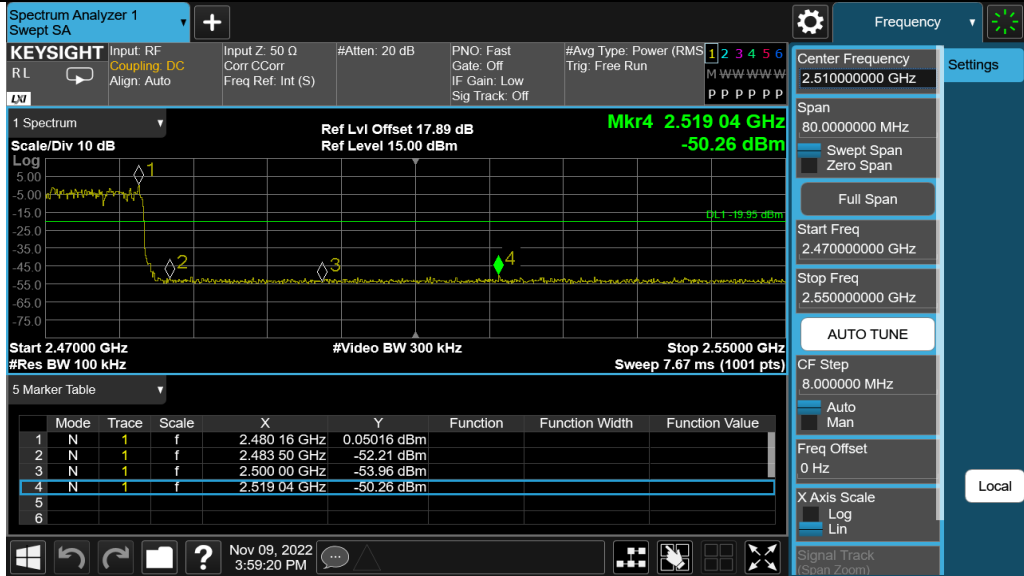

Appendix G: Band edge measurements Test Result

Test Mode	Antenna	Ch Name	Freq(MHz)	Ref Level [dBm]	Result [dBm]	Limit [dBm]	Verdict
DH5	Ant1	Low	2402	1.50	-50.7	≤-18.5	PASS
		High	2480	1.20	-50.77	≤-18.8	PASS
		Low	Hop_2402	0.22	-50.9	≤-19.78	PASS
		High	Hop_2480	0.76	-49.42	≤-19.24	PASS
2DH5	Ant1	Low	2402	-0.34	-50.18	≤-20.34	PASS
		High	2480	-0.61	-49.89	≤-20.61	PASS
		Low	Hop_2402	-1.39	-50.72	≤-21.39	PASS
		High	Hop_2480	0.05	-50.26	≤-19.95	PASS
3DH5	Ant1	Low	2402	-0.28	-50.96	≤-20.28	PASS
		High	2480	-0.45	-51.03	≤-20.45	PASS
		Low	Hop_2402	1.14	-51.28	≤-18.86	PASS
		High	Hop_2480	0.13	-50.82	≤-19.87	PASS

Test Graphs

DH5_Ant1_High_Hop_2480

2DH5_Ant1_Low_2402

2DH5_Ant1_High_2480

2DH5_Ant1_Low_Hop_2402

2DH5_Ant1_High_Hop_2480

3DH5_Ant1_Low_2402

Appendix H: Conducted Spurious Emission Test Result

Test Mode	Antenna	Freq(MHz)	Freq Range [MHz]	Ref Level [dBm]	Result [dBm]	Limit [dBm]	Verdict
DH5	Ant1	2402	30~26500	1.50	-43.29	≤-18.5	PASS
		2441	30~26500	1.04	-41.98	≤-18.96	PASS
		2480	30~26500	1.20	-42.08	≤-18.8	PASS
2DH5	Ant1	2402	30~26500	-0.34	-43.07	≤-20.34	PASS
		2441	30~26500	-0.65	-43.12	≤-20.65	PASS
		2480	30~26500	-0.61	-43.38	≤-20.61	PASS
3DH5	Ant1	2402	30~26500	-0.28	-43.12	≤-20.28	PASS
		2441	30~26500	-0.55	-42.71	≤-20.55	PASS
		2480	30~26500	-0.45	-42.77	≤-20.45	PASS

Test Graphs

14. TEST SETUP PHOTO

Conducted Test

Radiated Test (Below 1GHz)

Radiated Test (Above 1GHz)

15. EUT PHOTO

External Photos
M/N: BASX MR1

External Photos
M/N: BASX MR1