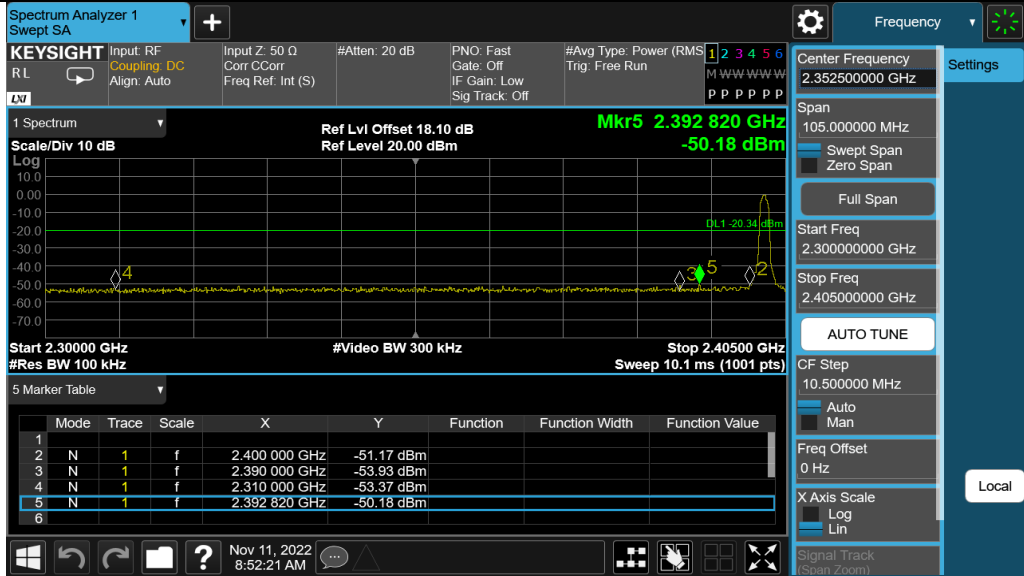

Appendix G: Band edge measurements Test Result

Test Mode	Antenna	Ch Name	Freq(MHz)	Ref Level [dBm]	Result [dBm]	Limit [dBm]	Verdict
DH5	Ant1	Low	2402	1.50	-50.7	≤-18.5	PASS
		High	2480	1.20	-50.77	≤-18.8	PASS
		Low	Hop_2402	0.22	-50.9	≤-19.78	PASS
		High	Hop_2480	0.76	-49.42	≤-19.24	PASS
2DH5	Ant1	Low	2402	-0.34	-50.18	≤-20.34	PASS
		High	2480	-0.61	-49.89	≤-20.61	PASS
		Low	Hop_2402	-1.39	-50.72	≤-21.39	PASS
		High	Hop_2480	0.05	-50.26	≤-19.95	PASS
3DH5	Ant1	Low	2402	-0.28	-50.96	≤-20.28	PASS
		High	2480	-0.45	-51.03	≤-20.45	PASS
		Low	Hop_2402	1.14	-51.28	≤-18.86	PASS
		High	Hop_2480	0.13	-50.82	≤-19.87	PASS

Test Graphs

DH5_Ant1_High_Hop_2480

2DH5_Ant1_Low_2402

2DH5_Ant1_High_2480

2DH5_Ant1_Low_Hop_2402

2DH5_Ant1_High_Hop_2480

3DH5_Ant1_Low_2402

Appendix H: Conducted Spurious Emission Test Result