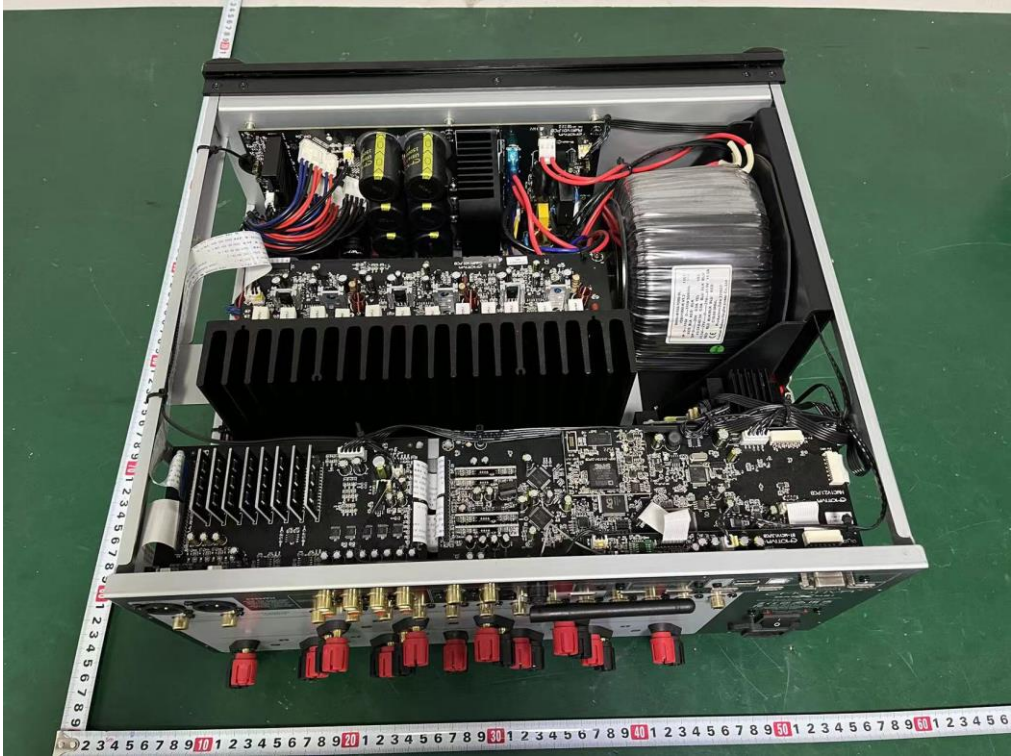

Internal Photos
M/N: BASX MR1