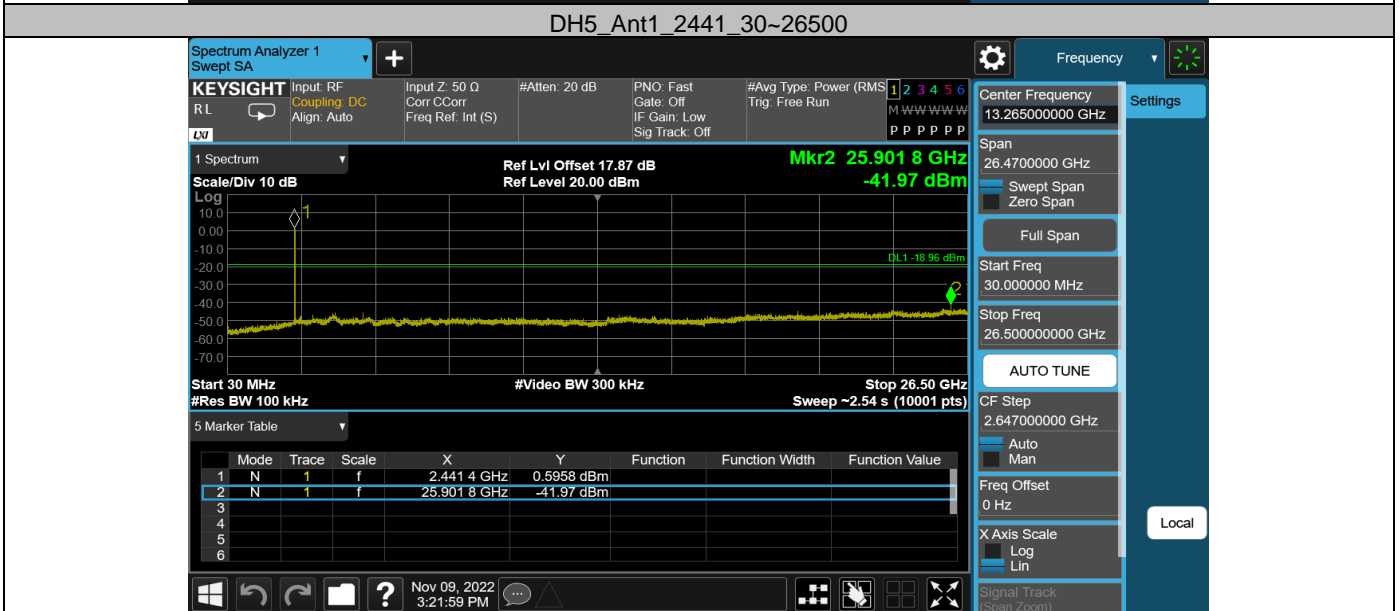

Test Graphs