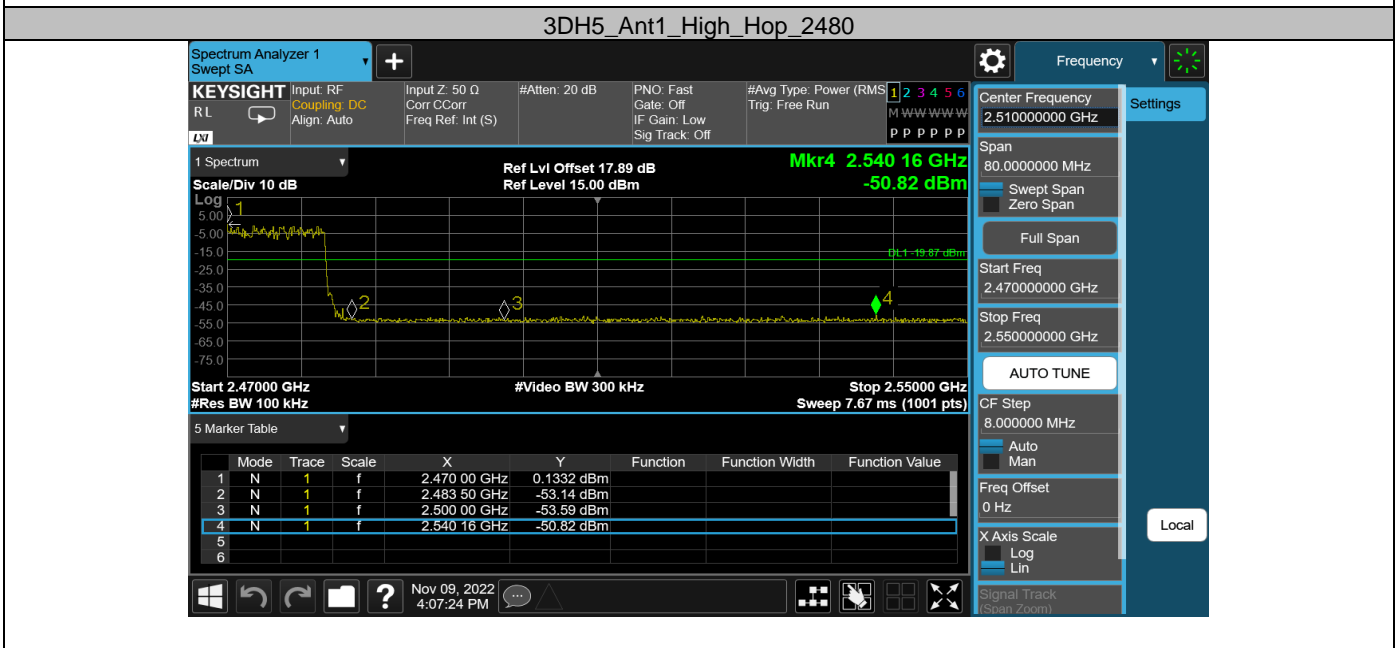

Appendix G: Band edge measurements Test Result

Test Mode	Antenna	Ch Name	Freq(MHz)	Ref Level [dBm]	Result [dBm]	Limit [dBm]	Verdict
DH5	Ant1	Low	2402	1.50	-50.7	≤-18.5	PASS
		High	2480	1.20	-50.77	≤-18.8	PASS
		Low	Hop_2402	0.22	-50.9	≤-19.78	PASS
		High	Hop_2480	0.76	-49.42	≤-19.24	PASS
2DH5	Ant1	Low	2402	-0.34	-50.18	≤-20.34	PASS
		High	2480	-0.61	-49.89	≤-20.61	PASS
		Low	Hop_2402	-1.39	-50.72	≤-21.39	PASS
		High	Hop_2480	0.05	-50.26	≤-19.95	PASS
3DH5	Ant1	Low	2402	-0.28	-50.96	≤-20.28	PASS
		High	2480	-0.45	-51.03	≤-20.45	PASS
		Low	Hop_2402	1.14	-51.28	≤-18.86	PASS
		High	Hop_2480	0.13	-50.82	≤-19.87	PASS

Test Graphs

DH5_Ant1_High_Hop_2480

2DH5_Ant1_Low_2402

2DH5_Ant1_High_2480

2DH5_Ant1_Low_Hop_2402

2DH5_Ant1_High_Hop_2480

3DH5_Ant1_Low_2402

Appendix H: Conducted Spurious Emission Test Result

Test Mode	Antenna	Freq(MHz)	Freq Range [MHz]	Ref Level [dBm]	Result [dBm]	Limit [dBm]	Verdict
DH5	Ant1	2402	30~26500	1.50	-43.29	≤-18.5	PASS
		2441	30~26500	1.04	-41.98	≤-18.96	PASS
		2480	30~26500	1.20	-42.08	≤-18.8	PASS
2DH5	Ant1	2402	30~26500	-0.34	-43.07	≤-20.34	PASS
		2441	30~26500	-0.65	-43.12	≤-20.65	PASS
		2480	30~26500	-0.61	-43.38	≤-20.61	PASS
3DH5	Ant1	2402	30~26500	-0.28	-43.12	≤-20.28	PASS
		2441	30~26500	-0.55	-42.71	≤-20.55	PASS
		2480	30~26500	-0.45	-42.77	≤-20.45	PASS