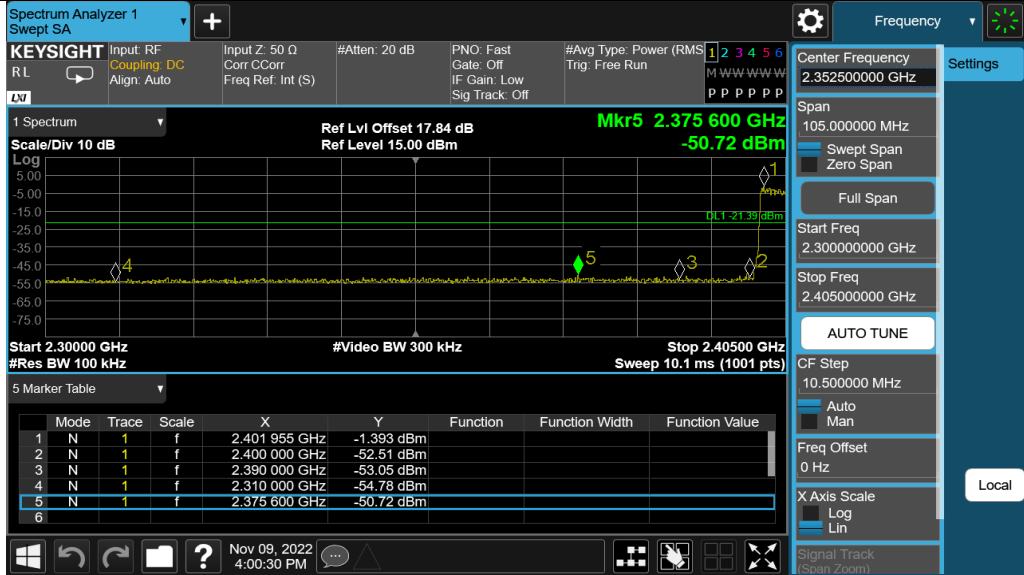

Appendix G: Band edge measurements Test Result

Test Mode	Antenna	Ch Name	Freq(MHz)	Ref Level [dBm]	Result [dBm]	Limit [dBm]	Verdict
DH5	Ant1	Low	2402	1.50	-50.7	≤-18.5	PASS
		High	2480	1.20	-50.77	≤-18.8	PASS
		Low	Hop_2402	0.22	-50.9	≤-19.78	PASS
		High	Hop_2480	0.76	-49.42	≤-19.24	PASS
2DH5	Ant1	Low	2402	-0.34	-50.18	≤-20.34	PASS
		High	2480	-0.61	-49.89	≤-20.61	PASS
		Low	Hop_2402	-1.39	-50.72	≤-21.39	PASS
		High	Hop_2480	0.05	-50.26	≤-19.95	PASS
3DH5	Ant1	Low	2402	-0.28	-50.96	≤-20.28	PASS
		High	2480	-0.45	-51.03	≤-20.45	PASS
		Low	Hop_2402	1.14	-51.28	≤-18.86	PASS
		High	Hop_2480	0.13	-50.82	≤-19.87	PASS

Test Graphs

DH5_Ant1_High_Hop_2480

2DH5_Ant1_Low_2402

2DH5_Ant1_High_2480

2DH5_Ant1_Low_Hop_2402

2DH5_Ant1_High_Hop_2480

3DH5_Ant1_Low_2402

Appendix H: Conducted Spurious Emission Test Result

Test Mode	Antenna	Freq(MHz)	Freq Range [MHz]	Ref Level [dBm]	Result [dBm]	Limit [dBm]	Verdict
DH5	Ant1	2402	30~26500	1.50	-43.29	≤-18.5	PASS
		2441	30~26500	1.04	-41.98	≤-18.96	PASS
		2480	30~26500	1.20	-42.08	≤-18.8	PASS
2DH5	Ant1	2402	30~26500	-0.34	-43.07	≤-20.34	PASS
		2441	30~26500	-0.65	-43.12	≤-20.65	PASS
		2480	30~26500	-0.61	-43.38	≤-20.61	PASS
3DH5	Ant1	2402	30~26500	-0.28	-43.12	≤-20.28	PASS
		2441	30~26500	-0.55	-42.71	≤-20.55	PASS
		2480	30~26500	-0.45	-42.77	≤-20.45	PASS