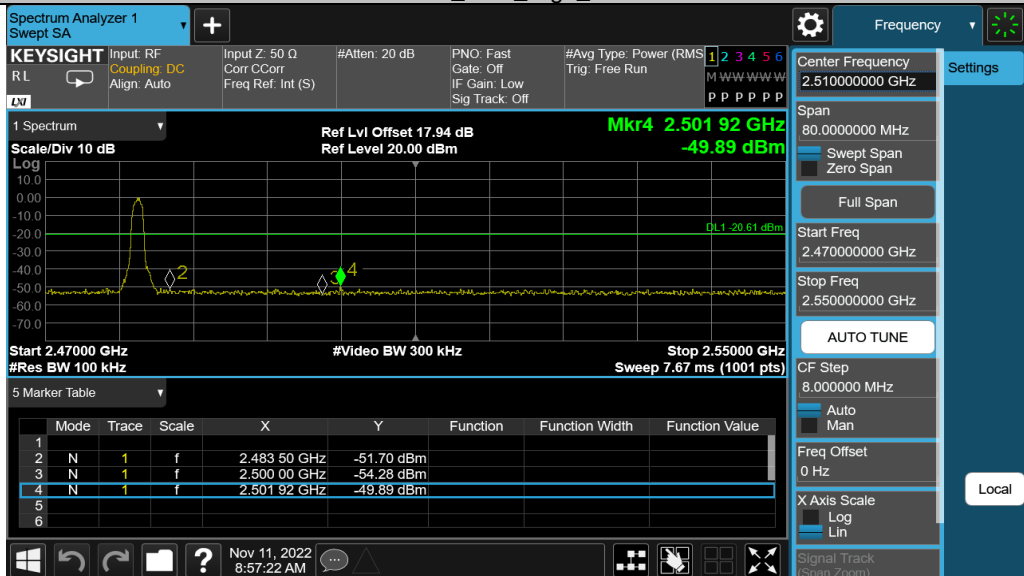

Appendix G: Band edge measurements Test Result

Test Mode	Antenna	Ch Name	Freq(MHz)	Ref Level [dBm]	Result [dBm]	Limit [dBm]	Verdict
DH5	Ant1	Low	2402	1.50	-50.7	≤-18.5	PASS
		High	2480	1.20	-50.77	≤-18.8	PASS
		Low	Hop_2402	0.22	-50.9	≤-19.78	PASS
		High	Hop_2480	0.76	-49.42	≤-19.24	PASS
2DH5	Ant1	Low	2402	-0.34	-50.18	≤-20.34	PASS
		High	2480	-0.61	-49.89	≤-20.61	PASS
		Low	Hop_2402	-1.39	-50.72	≤-21.39	PASS
		High	Hop_2480	0.05	-50.26	≤-19.95	PASS
3DH5	Ant1	Low	2402	-0.28	-50.96	≤-20.28	PASS
		High	2480	-0.45	-51.03	≤-20.45	PASS
		Low	Hop_2402	1.14	-51.28	≤-18.86	PASS
		High	Hop_2480	0.13	-50.82	≤-19.87	PASS

Test Graphs

DH5_Ant1_High_Hop_2480

2DH5_Ant1_Low_2402

2DH5_Ant1_High_2480

2DH5_Ant1_Low_Hop_2402

2DH5_Ant1_High_Hop_2480

3DH5_Ant1_Low_2402

Appendix H: Conducted Spurious Emission Test Result

Test Mode	Antenna	Freq(MHz)	Freq Range [MHz]	Ref Level [dBm]	Result [dBm]	Limit [dBm]	Verdict
DH5	Ant1	2402	30~26500	1.50	-43.29	≤-18.5	PASS
		2441	30~26500	1.04	-41.98	≤-18.96	PASS
		2480	30~26500	1.20	-42.08	≤-18.8	PASS
2DH5	Ant1	2402	30~26500	-0.34	-43.07	≤-20.34	PASS
		2441	30~26500	-0.65	-43.12	≤-20.65	PASS
		2480	30~26500	-0.61	-43.38	≤-20.61	PASS
3DH5	Ant1	2402	30~26500	-0.28	-43.12	≤-20.28	PASS
		2441	30~26500	-0.55	-42.71	≤-20.55	PASS
		2480	30~26500	-0.45	-42.77	≤-20.45	PASS