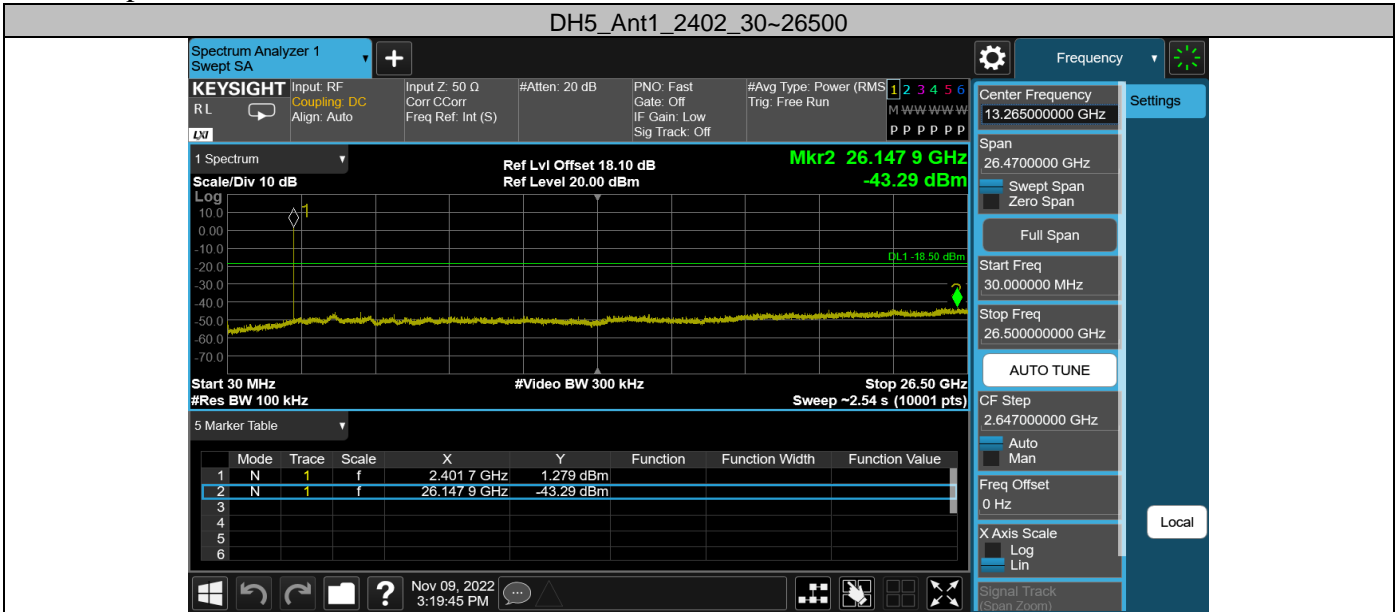

Test Graphs