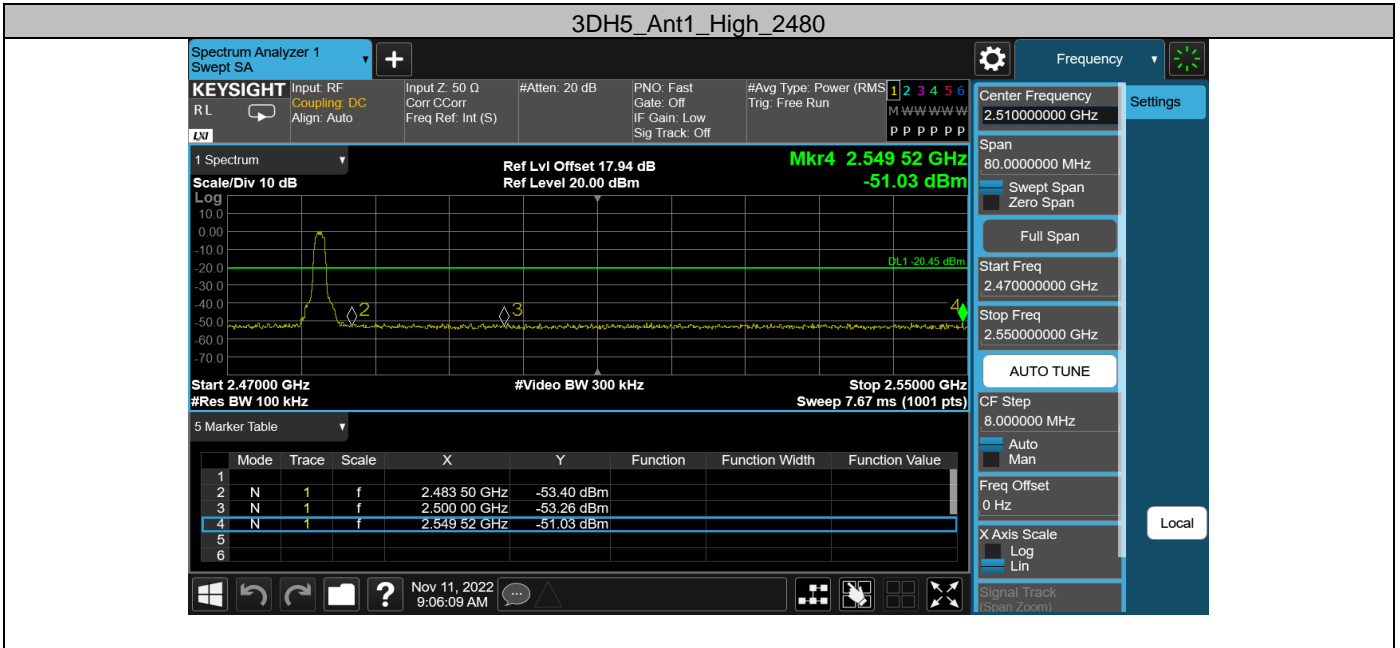

Appendix G: Band edge measurements Test Result

Test Mode	Antenna	Ch Name	Freq(MHz)	Ref Level [dBm]	Result [dBm]	Limit [dBm]	Verdict
DH5	Ant1	Low	2402	1.50	-50.7	≤-18.5	PASS
		High	2480	1.20	-50.77	≤-18.8	PASS
		Low	Hop_2402	0.22	-50.9	≤-19.78	PASS
		High	Hop_2480	0.76	-49.42	≤-19.24	PASS
2DH5	Ant1	Low	2402	-0.34	-50.18	≤-20.34	PASS
		High	2480	-0.61	-49.89	≤-20.61	PASS
		Low	Hop_2402	-1.39	-50.72	≤-21.39	PASS
		High	Hop_2480	0.05	-50.26	≤-19.95	PASS
3DH5	Ant1	Low	2402	-0.28	-50.96	≤-20.28	PASS
		High	2480	-0.45	-51.03	≤-20.45	PASS
		Low	Hop_2402	1.14	-51.28	≤-18.86	PASS
		High	Hop_2480	0.13	-50.82	≤-19.87	PASS

Test Graphs

DH5_Ant1_High_Hop_2480

2DH5_Ant1_Low_2402

2DH5_Ant1_High_2480

2DH5_Ant1_Low_Hop_2402

2DH5_Ant1_High_Hop_2480

3DH5_Ant1_Low_2402

Appendix H: Conducted Spurious Emission Test Result

Test Mode	Antenna	Freq(MHz)	Freq Range [MHz]	Ref Level [dBm]	Result [dBm]	Limit [dBm]	Verdict
DH5	Ant1	2402	30~26500	1.50	-43.29	≤-18.5	PASS
		2441	30~26500	1.04	-41.98	≤-18.96	PASS
		2480	30~26500	1.20	-42.08	≤-18.8	PASS
2DH5	Ant1	2402	30~26500	-0.34	-43.07	≤-20.34	PASS
		2441	30~26500	-0.65	-43.12	≤-20.65	PASS
		2480	30~26500	-0.61	-43.38	≤-20.61	PASS
3DH5	Ant1	2402	30~26500	-0.28	-43.12	≤-20.28	PASS
		2441	30~26500	-0.55	-42.71	≤-20.55	PASS
		2480	30~26500	-0.45	-42.77	≤-20.45	PASS