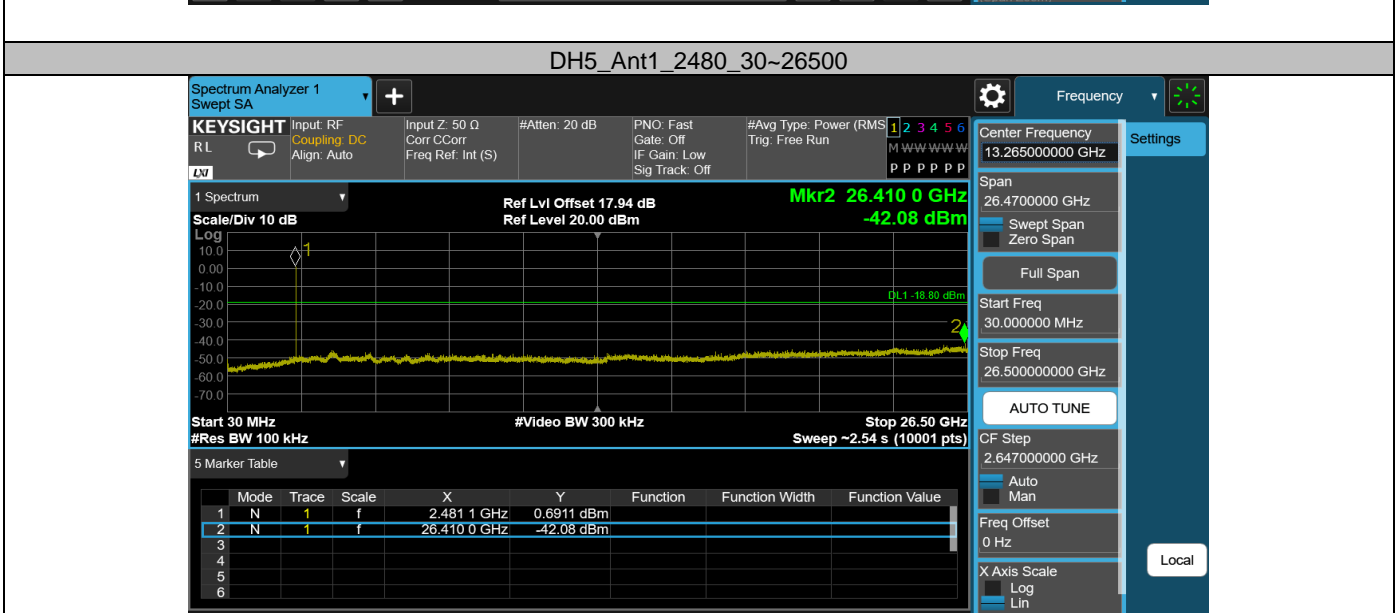

Test Graphs