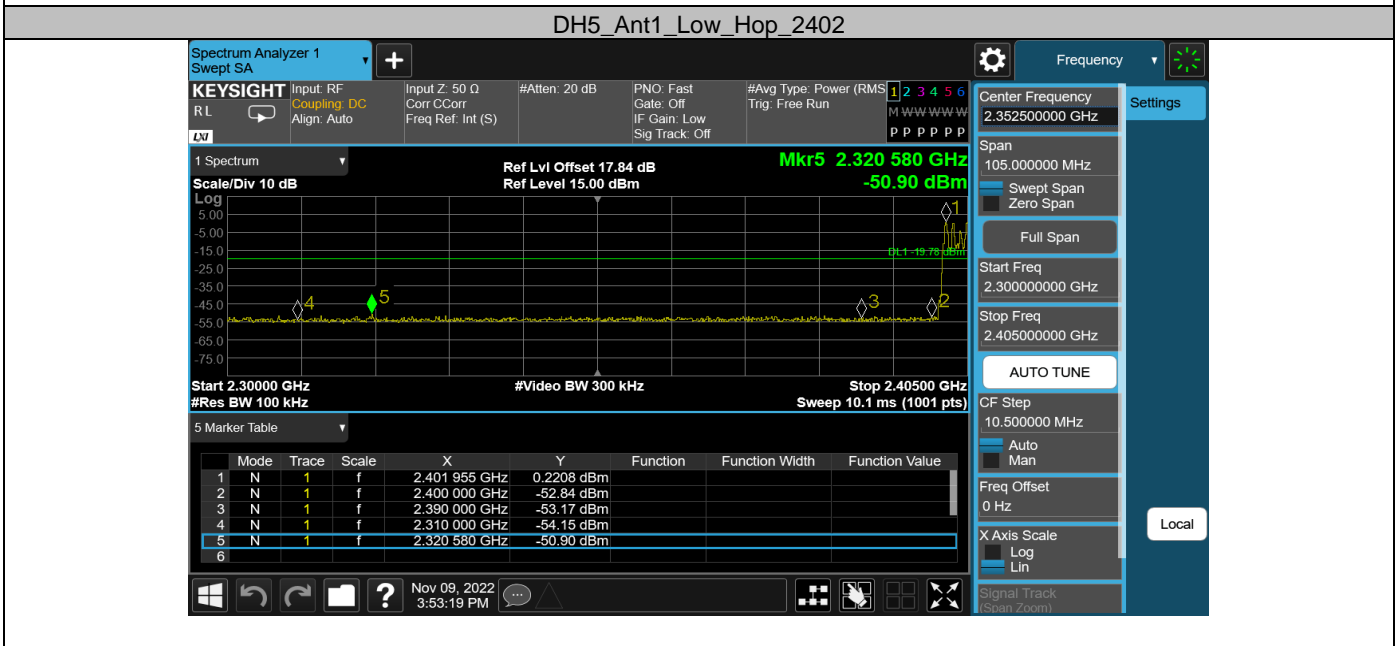

Appendix G: Band edge measurements Test Result

Test Mode	Antenna	Ch Name	Freq(MHz)	Ref Level [dBm]	Result [dBm]	Limit [dBm]	Verdict
DH5	Ant1	Low	2402	1.50	-50.7	≤-18.5	PASS
		High	2480	1.20	-50.77	≤-18.8	PASS
		Low	Hop_2402	0.22	-50.9	≤-19.78	PASS
		High	Hop_2480	0.76	-49.42	≤-19.24	PASS
2DH5	Ant1	Low	2402	-0.34	-50.18	≤-20.34	PASS
		High	2480	-0.61	-49.89	≤-20.61	PASS
		Low	Hop_2402	-1.39	-50.72	≤-21.39	PASS
		High	Hop_2480	0.05	-50.26	≤-19.95	PASS
3DH5	Ant1	Low	2402	-0.28	-50.96	≤-20.28	PASS
		High	2480	-0.45	-51.03	≤-20.45	PASS
		Low	Hop_2402	1.14	-51.28	≤-18.86	PASS
		High	Hop_2480	0.13	-50.82	≤-19.87	PASS

Test Graphs

DH5_Ant1_High_Hop_2480

2DH5_Ant1_Low_2402

2DH5_Ant1_High_2480

2DH5_Ant1_Low_Hop_2402

2DH5_Ant1_High_Hop_2480

3DH5_Ant1_Low_2402

Appendix H: Conducted Spurious Emission Test Result