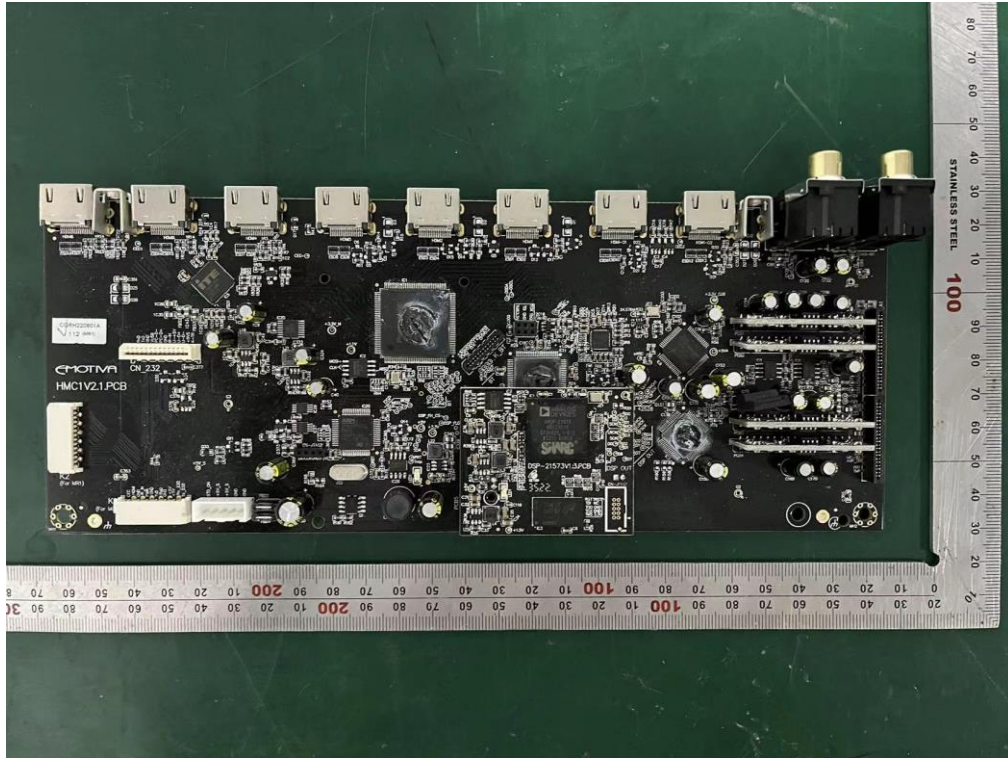

Internal Photos
M/N: BASX MR1