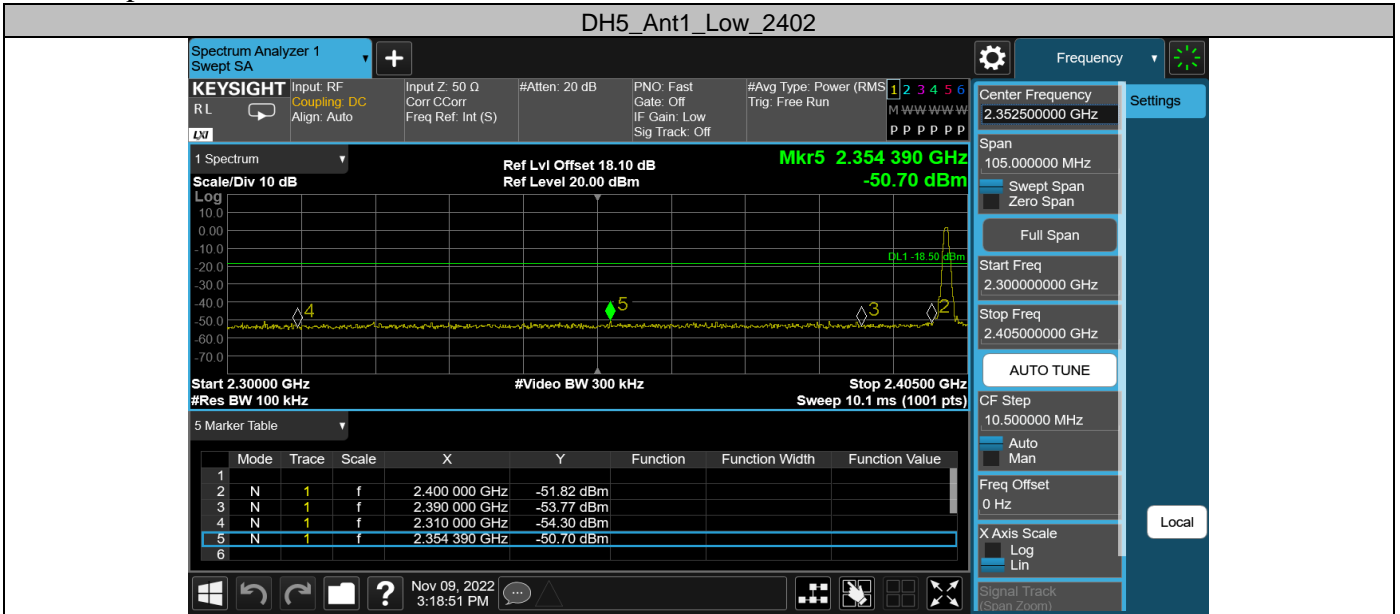

Appendix G: Band edge measurements Test Result

Test Mode	Antenna	Ch Name	Freq(MHz)	Ref Level [dBm]	Result [dBm]	Limit [dBm]	Verdict
DH5	Ant1	Low	2402	1.50	-50.7	≤-18.5	PASS
		High	2480	1.20	-50.77	≤-18.8	PASS
		Low	Hop_2402	0.22	-50.9	≤-19.78	PASS
		High	Hop_2480	0.76	-49.42	≤-19.24	PASS
2DH5	Ant1	Low	2402	-0.34	-50.18	≤-20.34	PASS
		High	2480	-0.61	-49.89	≤-20.61	PASS
		Low	Hop_2402	-1.39	-50.72	≤-21.39	PASS
		High	Hop_2480	0.05	-50.26	≤-19.95	PASS
3DH5	Ant1	Low	2402	-0.28	-50.96	≤-20.28	PASS
		High	2480	-0.45	-51.03	≤-20.45	PASS
		Low	Hop_2402	1.14	-51.28	≤-18.86	PASS
		High	Hop_2480	0.13	-50.82	≤-19.87	PASS

Test Graphs

DH5_Ant1_High_Hop_2480

2DH5_Ant1_Low_2402

2DH5_Ant1_High_2480

2DH5_Ant1_Low_Hop_2402

2DH5_Ant1_High_Hop_2480

3DH5_Ant1_Low_2402

Appendix H: Conducted Spurious Emission Test Result