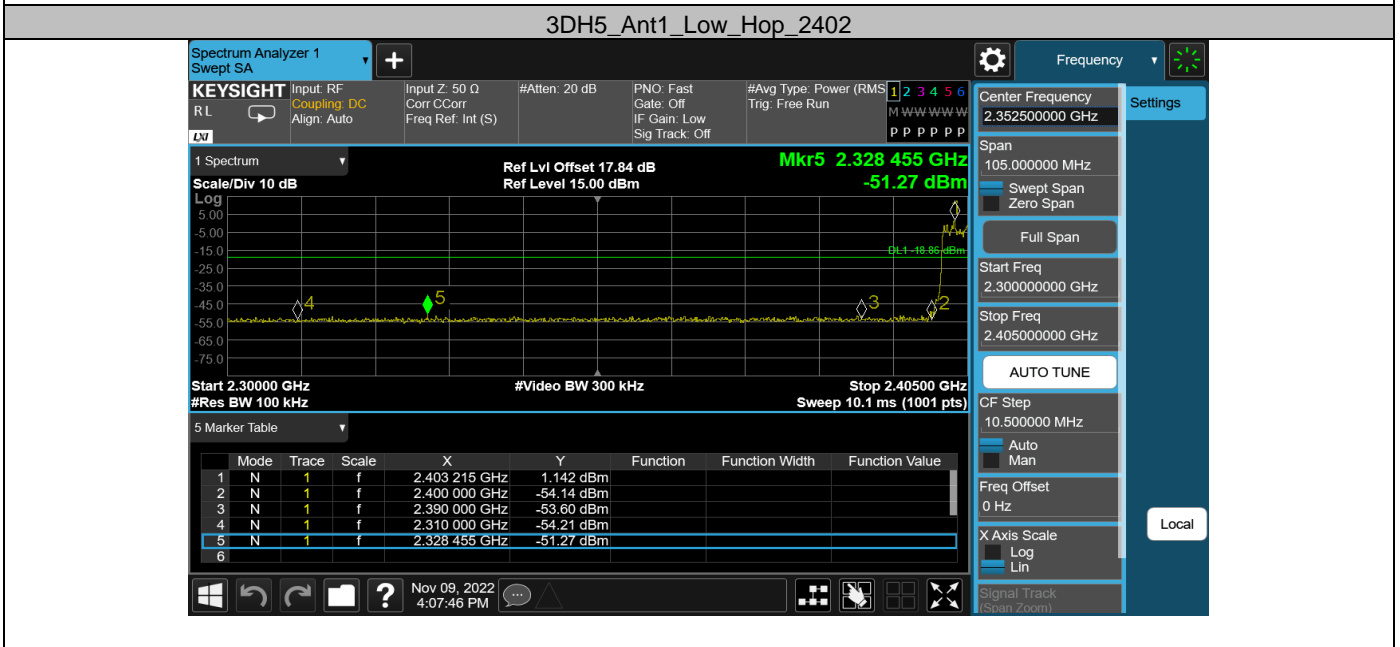

Appendix G: Band edge measurements Test Result

Test Mode	Antenna	Ch Name	Freq(MHz)	Ref Level [dBm]	Result [dBm]	Limit [dBm]	Verdict
DH5	Ant1	Low	2402	1.50	-50.7	≤-18.5	PASS
		High	2480	1.20	-50.77	≤-18.8	PASS
		Low	Hop_2402	0.22	-50.9	≤-19.78	PASS
		High	Hop_2480	0.76	-49.42	≤-19.24	PASS
2DH5	Ant1	Low	2402	-0.34	-50.18	≤-20.34	PASS
		High	2480	-0.61	-49.89	≤-20.61	PASS
		Low	Hop_2402	-1.39	-50.72	≤-21.39	PASS
		High	Hop_2480	0.05	-50.26	≤-19.95	PASS
3DH5	Ant1	Low	2402	-0.28	-50.96	≤-20.28	PASS
		High	2480	-0.45	-51.03	≤-20.45	PASS
		Low	Hop_2402	1.14	-51.28	≤-18.86	PASS
		High	Hop_2480	0.13	-50.82	≤-19.87	PASS

Test Graphs

DH5_Ant1_High_Hop_2480

2DH5_Ant1_Low_2402

2DH5_Ant1_High_2480

2DH5_Ant1_Low_Hop_2402

2DH5_Ant1_High_Hop_2480

3DH5_Ant1_Low_2402

Appendix H: Conducted Spurious Emission Test Result

Test Mode	Antenna	Freq(MHz)	Freq Range [MHz]	Ref Level [dBm]	Result [dBm]	Limit [dBm]	Verdict
DH5	Ant1	2402	30~26500	1.50	-43.29	≤-18.5	PASS
		2441	30~26500	1.04	-41.98	≤-18.96	PASS
		2480	30~26500	1.20	-42.08	≤-18.8	PASS
2DH5	Ant1	2402	30~26500	-0.34	-43.07	≤-20.34	PASS
		2441	30~26500	-0.65	-43.12	≤-20.65	PASS
		2480	30~26500	-0.61	-43.38	≤-20.61	PASS
3DH5	Ant1	2402	30~26500	-0.28	-43.12	≤-20.28	PASS
		2441	30~26500	-0.55	-42.71	≤-20.55	PASS
		2480	30~26500	-0.45	-42.77	≤-20.45	PASS