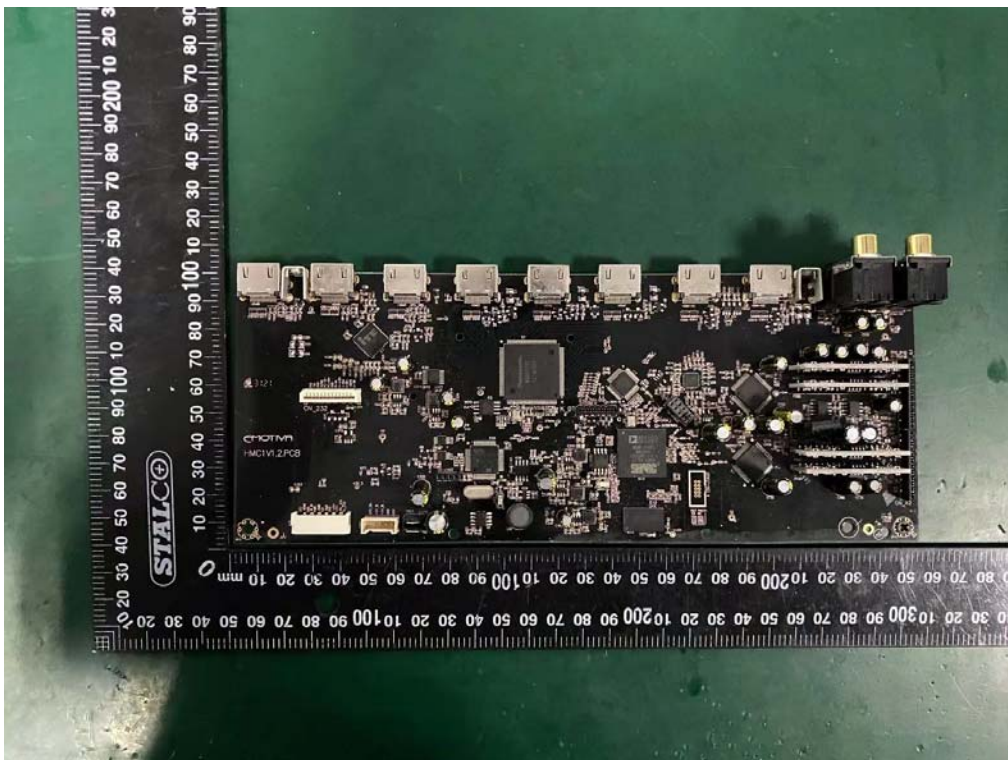

Internal Photos

M/N: BASX MC1

Internal Photos

M/N: BASX MC1

Internal Photos

M/N: BASX MC1

Internal Photos

M/N: BASX MC1

Internal Photos

M/N: BASX MC1

Internal Photos

M/N: BASX MC1

Internal Photos

M/N: BASX MC1

Bluetooth
Antenna
Connector