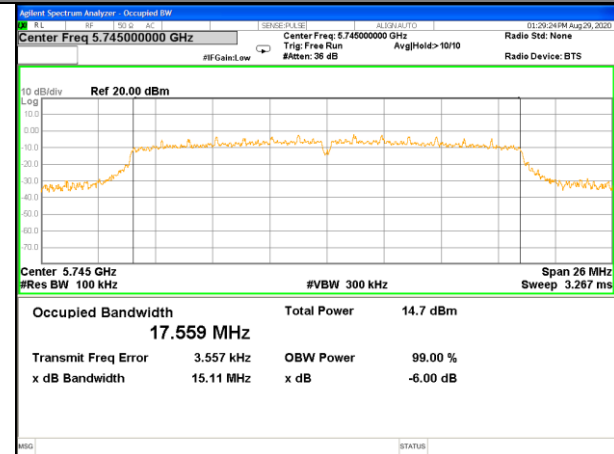

WLAN\_Band-4

WLAN\_Band-4

W58\_11n40\_Lower\_6BW

W58\_11n40\_Higher\_6BW

W58\_11ac20\_Lower\_6BW

W58\_11ac20\_Middle\_6BW

W58\_11ac20\_Higher\_6BW

W58\_11ac40\_Lower\_6BW

WLAN\_Band-4

WLAN\_Band-4

W58\_11ac40\_Higher\_6BW

W58\_11ac80\_-6\_Bandwidth\_5775M