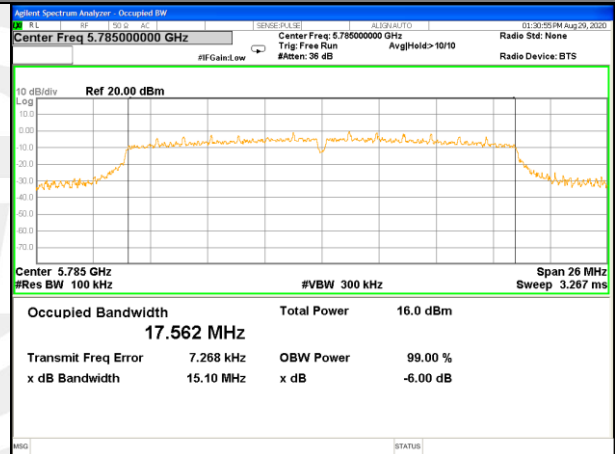

WLAN\_Band-4

WLAN\_Band-4

W58\_11n40\_Lower\_6BW

W58\_11n40\_Higher\_6BW

W58\_11ac20\_Lower\_6BW

W58\_11ac20\_Middle\_6BW

W58\_11ac20\_Higher\_6BW

W58\_11ac40\_Lower\_6BW

WLAN\_Band-4

WLAN\_Band-4

W58\_11ac40\_Higher\_6BW

W58\_11ac80\_-6\_Bandwidth\_5775M