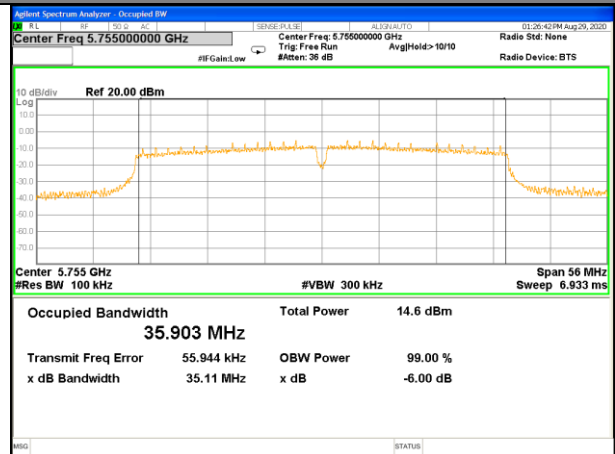

WLAN\_Band-4

WLAN\_Band-4

W58\_11n40\_Lower\_6BW

W58\_11n40\_Higher\_6BW

W58\_11ac20\_Lower\_6BW

W58\_11ac20\_Middle\_6BW

W58\_11ac20\_Higher\_6BW

W58\_11ac40\_Lower\_6BW

WLAN\_Band-4

WLAN\_Band-4

W58\_11ac40\_Higher\_6BW

W58\_11ac80\_-6\_Bandwidth\_5775M