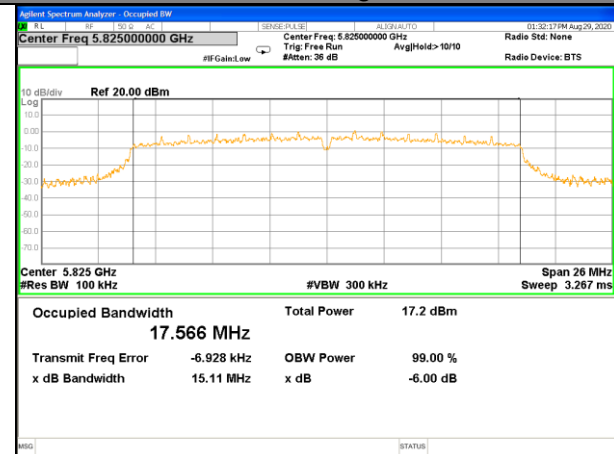

WLAN\_Band-4

WLAN\_Band-4

W58\_11n40\_Lower\_6BW

W58\_11n40\_Higher\_6BW

W58\_11ac20\_Lower\_6BW

W58\_11ac20\_Middle\_6BW

W58\_11ac20\_Higher\_6BW

W58\_11ac40\_Lower\_6BW

WLAN\_Band-4

WLAN\_Band-4

W58\_11ac40\_Higher\_6BW

W58\_11ac80\_-6\_Bandwidth\_5775M