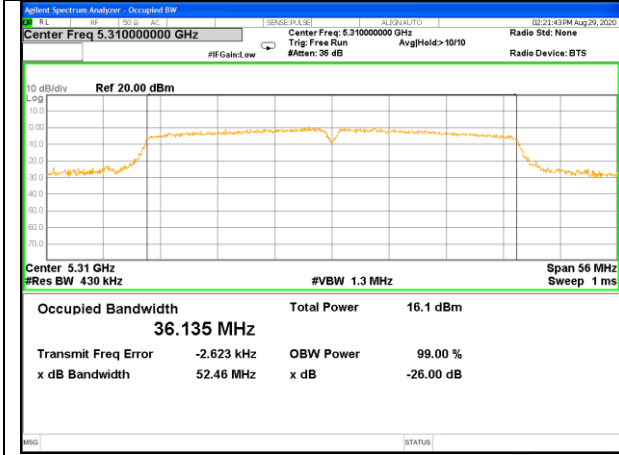

W53_11ac20_Lower_26BW and 99%

W53_11ac20_Middle_26BW and 99%

W53_11ac20_Higher_26BW and 99%

W53_11ac40_Lower_26BW and 99%

WLAN_Band-2

WLAN_Band-2

W53_11ac40_Higher_26BW and 99%

W53_11ac80_CH58(5290MHz)_26BW and 99%

WLAN_Band-4

WLAN_Band-4

W58_11a20_Lower_26BW and 99%

W58_11a20_Middle_26BW and 99%

W58_11a20_Higher_26BW and 99%

W58_11n20_Lower_26BW and 99%

W58_11n20_Middle_26BW and 99%

W58_11n20_Higher_26BW and 99%