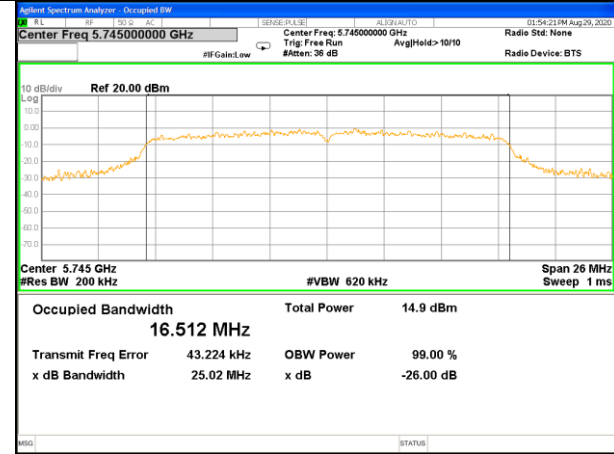

W53_11ac20_Lower_26BW and 99%

W53_11ac20_Middle_26BW and 99%

W53_11ac20_Higher_26BW and 99%

W53_11ac40_Lower_26BW and 99%

WLAN_Band-2

WLAN_Band-2

W53_11ac40_Higher_26BW and 99%

W53_11ac80_CH58(5290MHz)_26BW and 99%

WLAN_Band-4

WLAN_Band-4

W58_11a20_Lower_26BW and 99%

W58_11a20_Middle_26BW and 99%

W58_11a20_Higher_26BW and 99%

W58_11n20_Lower_26BW and 99%

W58_11n20_Middle_26BW and 99%

W58_11n20_Higher_26BW and 99%