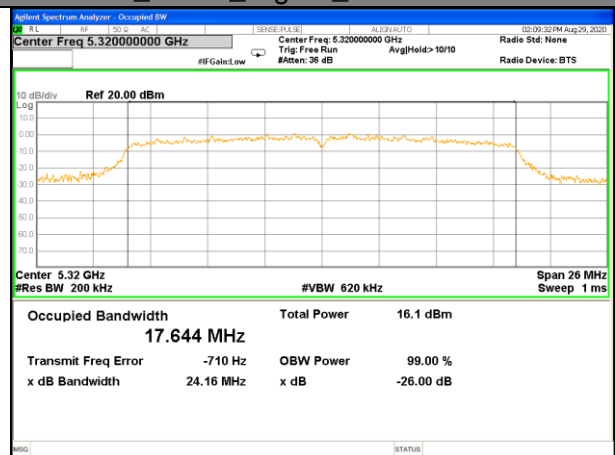

W53_11a20_Higher_26BW and 99%

W53_11n20_Lower_26BW and 99%

W53_11n20_Middle_26BW and 99%

W53_11n20_Higher_26BW and 99%

WLAN_Band-2

WLAN_Band-2

W53_11n40_Lower_26BW and 99%

W53_11n40_Higher_26BW and 99%

W53_11ac20_Lower_26BW and 99%

W53_11ac20_Middle_26BW and 99%

W53_11ac20_Higher_26BW and 99%

W53_11ac40_Lower_26BW and 99%

WLAN_Band-2

WLAN_Band-2

W53_11ac40_Higher_26BW and 99%

W53_11ac80_CH58(5290MHz)_26BW and 99%