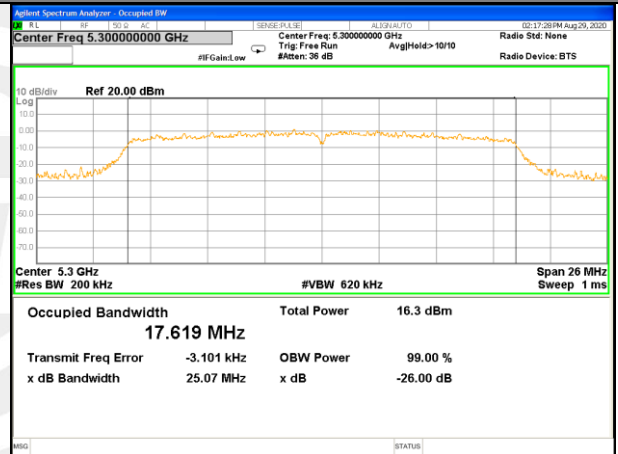

W53_11a20_Higher_26BW and 99%

W53_11n20_Lower_26BW and 99%

W53_11n20_Middle_26BW and 99%

W53_11n20_Higher_26BW and 99%

WLAN_Band-2

WLAN_Band-2

W53_11n40_Lower_26BW and 99%

W53_11n40_Higher_26BW and 99%

W53_11ac20_Lower_26BW and 99%

W53_11ac20_Middle_26BW and 99%

W53_11ac20_Higher_26BW and 99%

W53_11ac40_Lower_26BW and 99%

WLAN_Band-2

WLAN_Band-2

W53_11ac40_Higher_26BW and 99%

W53_11ac80_CH58(5290MHz)_26BW and 99%