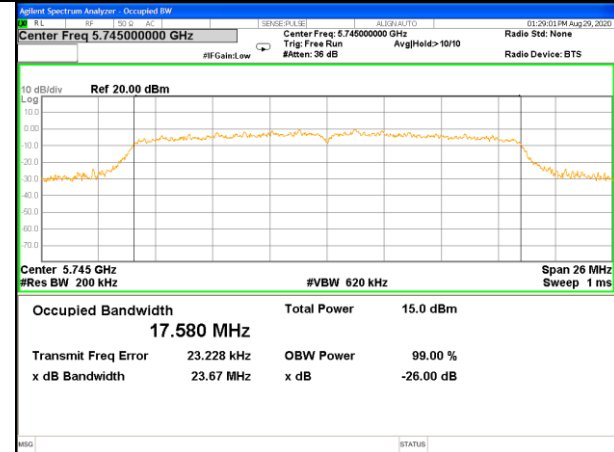

WLAN_Band-4

WLAN_Band-4

W58_11n40_Lower_26BW and 99%

W58_11n40_Higher_26BW and 99%

W58_11ac20_Lower_26BW and 99%

W58_11ac20_Middle_26BW and 99%

W58_11ac20_Higher_26BW and 99%

W58_11ac40_Lower_26BW and 99%

WLAN_Band-4

WLAN_Band-4

W58_11ac40_Higher_26BW and 99%

W58_11ac80_26BW_99%_Bandwidth_5775M