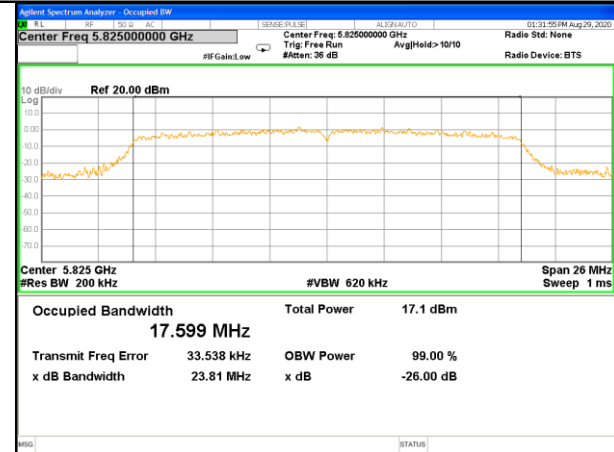

WLAN_Band-4

WLAN_Band-4

W58_11n40_Lower_26BW and 99%

W58_11n40_Higher_26BW and 99%

W58_11ac20_Lower_26BW and 99%

W58_11ac20_Middle_26BW and 99%

W58_11ac20_Higher_26BW and 99%

W58_11ac40_Lower_26BW and 99%

WLAN_Band-4

WLAN_Band-4

W58_11ac40_Higher_26BW and 99%

W58_11ac80_26BW_99%_Bandwidth_5775M