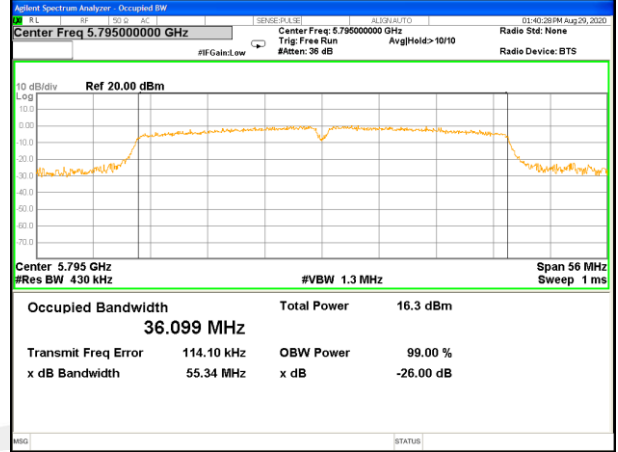

WLAN_Band-4

WLAN_Band-4

W58_11a20_Lower_26BW and 99%

W58_11a20_Middle_26BW and 99%

W58_11a20_Higher_26BW and 99%

W58_11n20_Lower_26BW and 99%

W58_11n20_Middle_26BW and 99%

W58_11n20_Higher_26BW and 99%

WLAN_Band-4

WLAN_Band-4

W58_11n40_Lower_26BW and 99%

W58_11n40_Higher_26BW and 99%

W58_11ac20_Lower_26BW and 99%

W58_11ac20_Middle_26BW and 99%

W58_11ac20_Higher_26BW and 99%

W58_11ac40_Lower_26BW and 99%