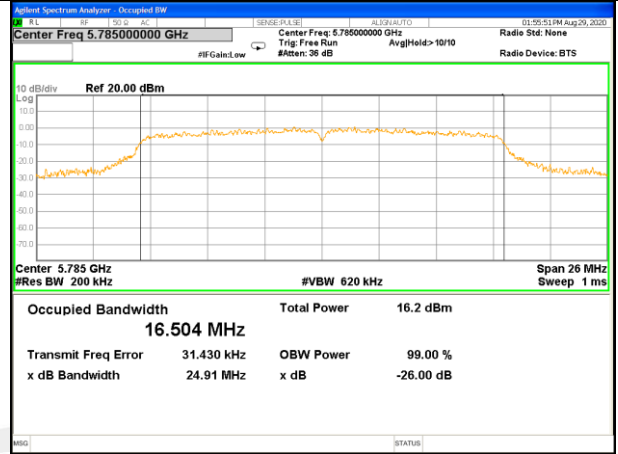

W53_11ac20_Lower_26BW and 99%

W53_11ac20_Middle_26BW and 99%

W53_11ac20_Higher_26BW and 99%

W53_11ac40_Lower_26BW and 99%

WLAN_Band-2

WLAN_Band-2

W53_11ac40_Higher_26BW and 99%

W53_11ac80_CH58(5290MHz)_26BW and 99%

WLAN_Band-4

WLAN_Band-4

W58_11a20_Lower_26BW and 99%

W58_11a20_Middle_26BW and 99%

W58_11a20_Higher_26BW and 99%

W58_11n20_Lower_26BW and 99%

W58_11n20_Middle_26BW and 99%

W58_11n20_Higher_26BW and 99%