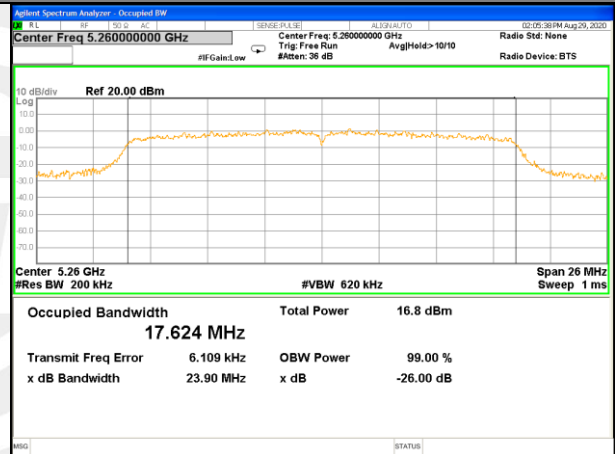

W53_11n20_Lower_26BW and 99%