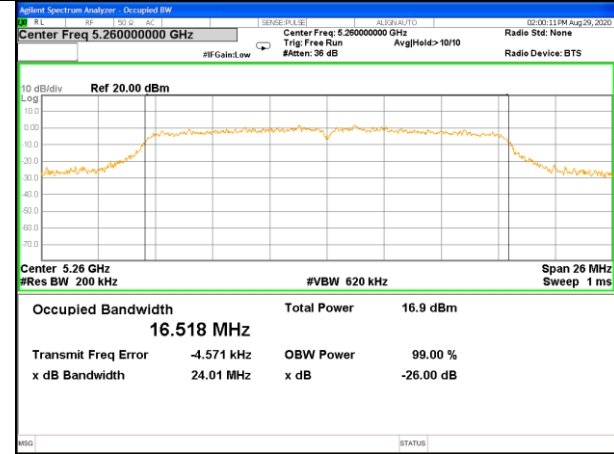

WLAN_Band-1

WLAN_Band-1

W52_11ac40_Higher_26BW and 99%

W52_11ac80_CH42(5210MHz)_26BW and 99%

WLAN_Band-2

WLAN_Band-2

W53_11a20_Lower_26BW and 99%

W53_11a20_Middle_26BW and 99%