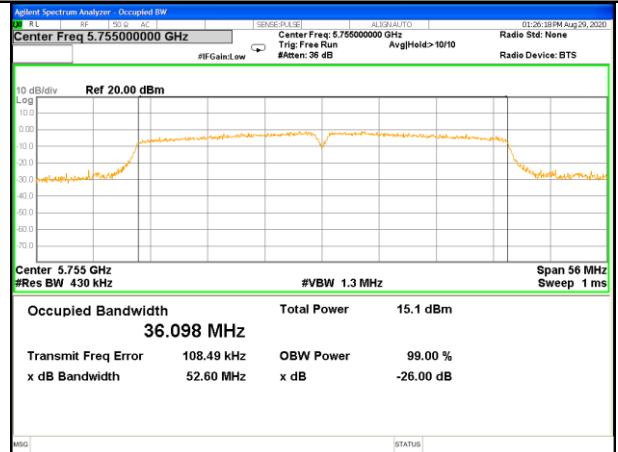

WLAN_Band-4

WLAN_Band-4

W58_11n40_Lower_26BW and 99%

W58_11n40_Higher_26BW and 99%

W58_11ac20_Lower_26BW and 99%

W58_11ac20_Middle_26BW and 99%

W58_11ac20_Higher_26BW and 99%

W58_11ac40_Lower_26BW and 99%

WLAN_Band-4

WLAN_Band-4

W58_11ac40_Higher_26BW and 99%

W58_11ac80_26BW_99%_Bandwidth_5775M