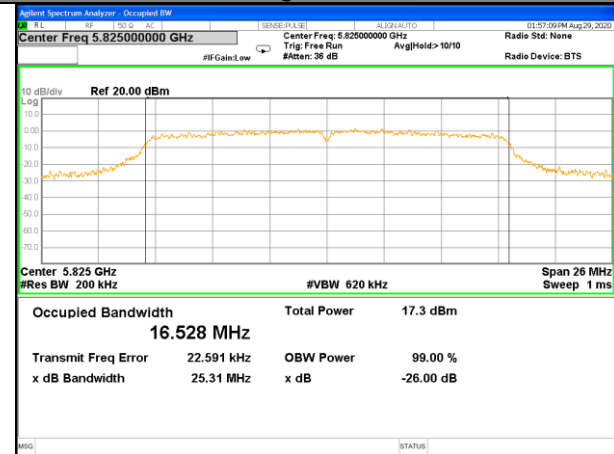

WLAN_Band-4

WLAN_Band-4

W58_11a20_Lower_26BW and 99%

W58_11a20_Middle_26BW and 99%

W58_11a20_Higher_26BW and 99%

W58_11n20_Lower_26BW and 99%

W58_11n20_Middle_26BW and 99%

W58_11n20_Higher_26BW and 99%

WLAN_Band-4

WLAN_Band-4

W58_11n40_Lower_26BW and 99%

W58_11n40_Higher_26BW and 99%

W58_11ac20_Lower_26BW and 99%

W58_11ac20_Middle_26BW and 99%

W58_11ac20_Higher_26BW and 99%

W58_11ac40_Lower_26BW and 99%