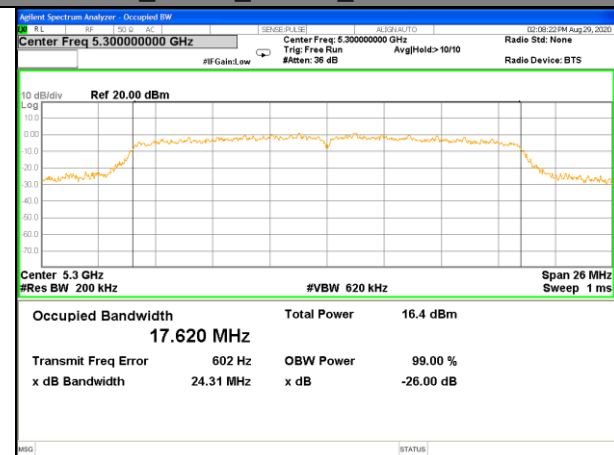

W53_11n20_Middle_26BW and 99%