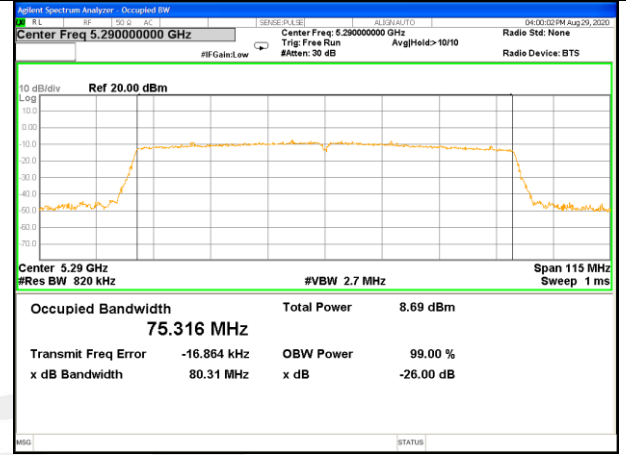

W53_11ac20_Lower_26BW and 99%

W53_11ac20_Middle_26BW and 99%

W53_11ac20_Higher_26BW and 99%

W53_11ac40_Lower_26BW and 99%

WLAN_Band-2

WLAN_Band-2

W53_11ac40_Higher_26BW and 99%

W53_11ac80_CH58(5290MHz)_26BW and 99%

WLAN_Band-4

WLAN_Band-4

W58_11a20_Lower_26BW and 99%

W58_11a20_Middle_26BW and 99%

W58_11a20_Higher_26BW and 99%

W58_11n20_Lower_26BW and 99%

W58_11n20_Middle_26BW and 99%

W58_11n20_Higher_26BW and 99%