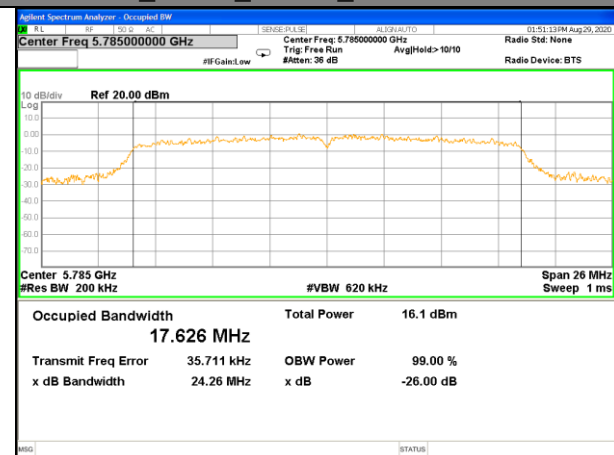

WLAN_Band-4

WLAN_Band-4

W58_11a20_Lower_26BW and 99%

W58_11a20_Middle_26BW and 99%

W58_11a20_Higher_26BW and 99%

W58_11n20_Lower_26BW and 99%

W58_11n20_Middle_26BW and 99%

W58_11n20_Higher_26BW and 99%

WLAN_Band-4

WLAN_Band-4

W58_11n40_Lower_26BW and 99%

W58_11n40_Higher_26BW and 99%

W58_11ac20_Lower_26BW and 99%

W58_11ac20_Middle_26BW and 99%

W58_11ac20_Higher_26BW and 99%

W58_11ac40_Lower_26BW and 99%