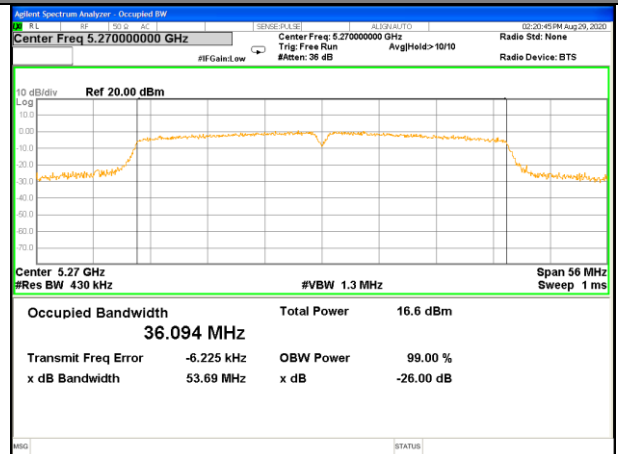

W53_11ac20_Lower_26BW and 99%

W53_11ac20_Middle_26BW and 99%

W53_11ac20_Higher_26BW and 99%

W53_11ac40_Lower_26BW and 99%

WLAN_Band-2

WLAN_Band-2

W53_11ac40_Higher_26BW and 99%

W53_11ac80_CH58(5290MHz)_26BW and 99%

WLAN_Band-4

WLAN_Band-4

W58_11a20_Lower_26BW and 99%

W58_11a20_Middle_26BW and 99%

W58_11a20_Higher_26BW and 99%

W58_11n20_Lower_26BW and 99%

W58_11n20_Middle_26BW and 99%

W58_11n20_Higher_26BW and 99%