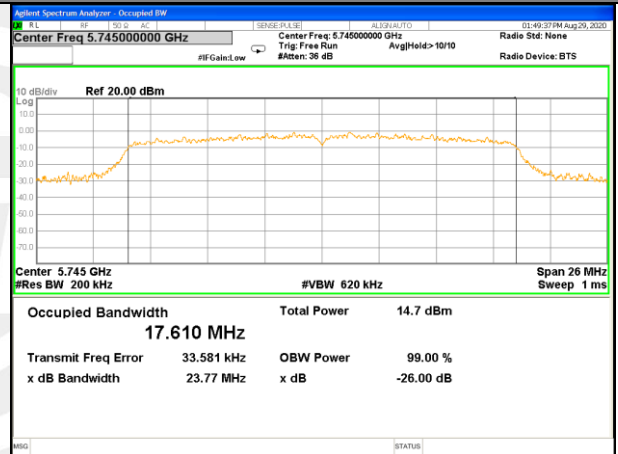

WLAN_Band-4

WLAN_Band-4

W58_11a20_Lower_26BW and 99%

W58_11a20_Middle_26BW and 99%

W58_11a20_Higher_26BW and 99%

W58_11n20_Lower_26BW and 99%

W58_11n20_Middle_26BW and 99%

W58_11n20_Higher_26BW and 99%

WLAN_Band-4

WLAN_Band-4

W58_11n40_Lower_26BW and 99%

W58_11n40_Higher_26BW and 99%

W58_11ac20_Lower_26BW and 99%

W58_11ac20_Middle_26BW and 99%

W58_11ac20_Higher_26BW and 99%

W58_11ac40_Lower_26BW and 99%