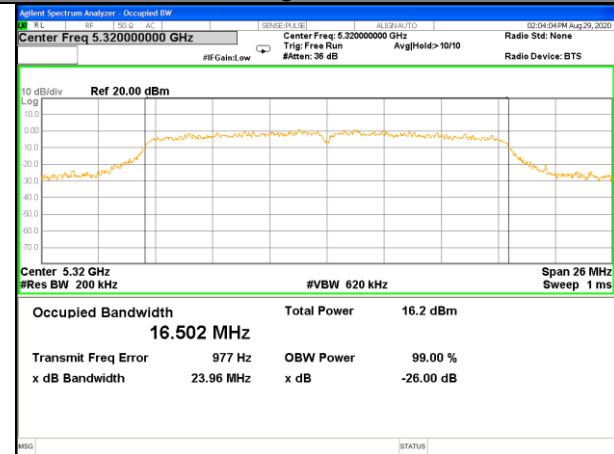

W53_11a20_Higher_26BW and 99%