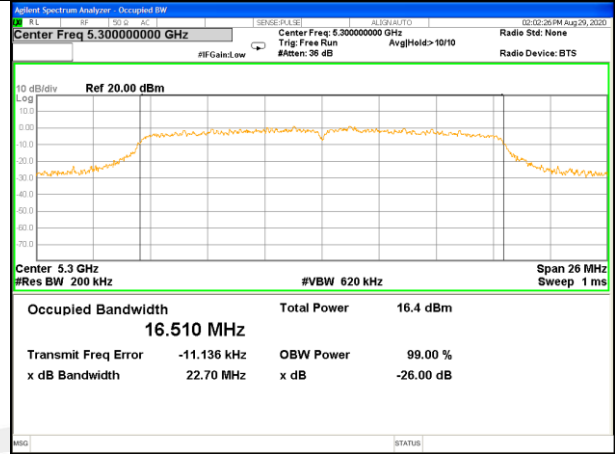

WLAN_Band-1

WLAN_Band-1

W52_11ac40_Higher_26BW and 99%

W52_11ac80_CH42(5210MHz)_26BW and 99%

WLAN_Band-2

WLAN_Band-2

W53_11a20_Lower_26BW and 99%

W53_11a20_Middle_26BW and 99%