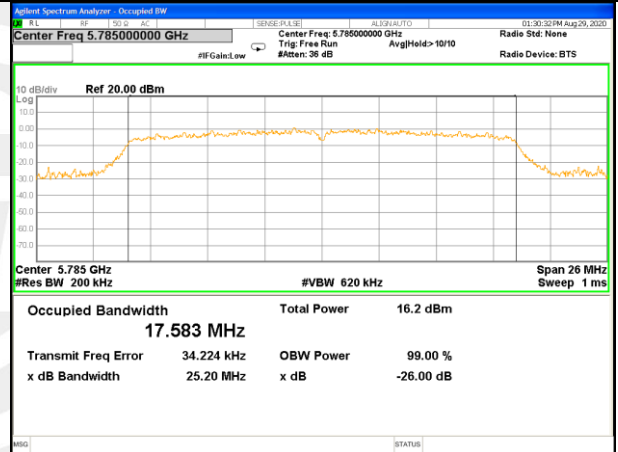

WLAN_Band-4

WLAN_Band-4

W58_11n40_Lower_26BW and 99%

W58_11n40_Higher_26BW and 99%

W58_11ac20_Lower_26BW and 99%

W58_11ac20_Middle_26BW and 99%

W58_11ac20_Higher_26BW and 99%

W58_11ac40_Lower_26BW and 99%

WLAN_Band-4

WLAN_Band-4

W58_11ac40_Higher_26BW and 99%

W58_11ac80_26BW_99%_Bandwidth_5775M