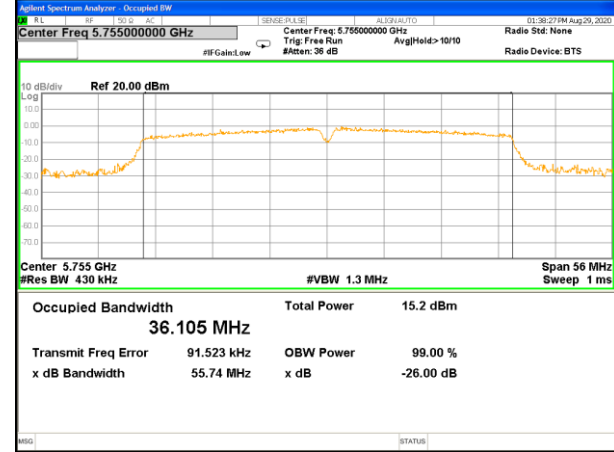

WLAN_Band-4

WLAN_Band-4

W58_11a20_Lower_26BW and 99%

W58_11a20_Middle_26BW and 99%

W58_11a20_Higher_26BW and 99%

W58_11n20_Lower_26BW and 99%

W58_11n20_Middle_26BW and 99%

W58_11n20_Higher_26BW and 99%

WLAN_Band-4

WLAN_Band-4

W58_11n40_Lower_26BW and 99%

W58_11n40_Higher_26BW and 99%

W58_11ac20_Lower_26BW and 99%

W58_11ac20_Middle_26BW and 99%

W58_11ac20_Higher_26BW and 99%

W58_11ac40_Lower_26BW and 99%