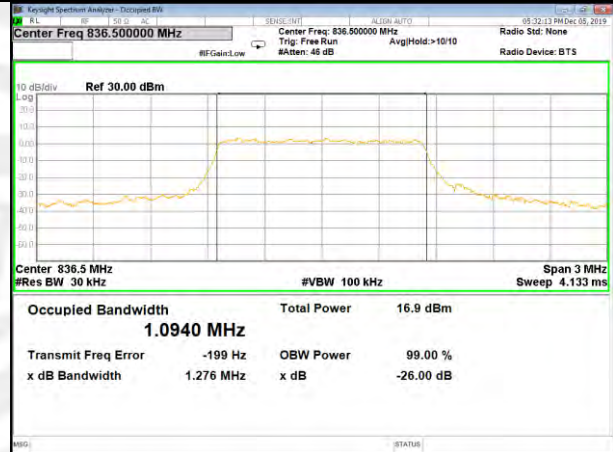

LTE_FDD_BAND-5

LTE_FDD_BAND-5

B5_QPSK_1.4M_Low_26BW-99%

B5_Q16_1.4M_Low_26BW-99%

B5_QPSK_1.4M_Mid_26BW-99%

B5_Q16_1.4M_Mid_26BW-99%

B5_QPSK_1.4M_High_26BW-99%

B5_Q16_1.4M_High_26BW-99%