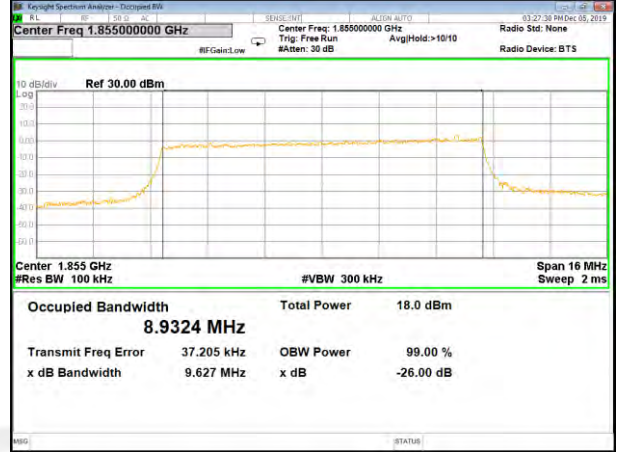

LTE_FDD_BAND-2

LTE_FDD_BAND-2

QPSK_5M_Lower_(26BW and 99%)

16QAM_5M_Lower_(26BW and 99%)

QPSK_5M_Middle_(26BW and 99%)

16QAM_5M_Middle_(26BW and 99%)

QPSK_5M_Higher_(26BW and 99%)

16QAM_5M_Higher_(26BW and 99%)

LTE_FDD_BAND-2

LTE_FDD_BAND-2

QPSK_10M_Lower_(26BW and 99%)

16QAM_10M_Lower_(26BW and 99%)

QPSK_10M_Middle_(26BW and 99%)

16QAM_10M_Middle_(26BW and 99%)

QPSK_10M_Higher_(26BW and 99%)

16QAM_10M_Higher_(26BW and 99%)