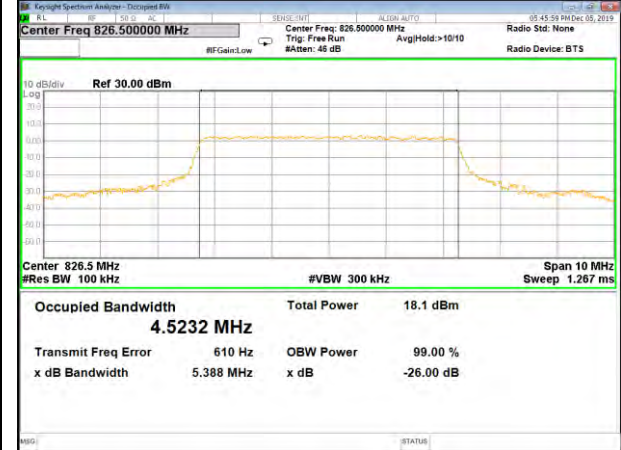

LTE_FDD_BAND-5

LTE_FDD_BAND-5

B5_QPSK_5M_Low_26BW-99%