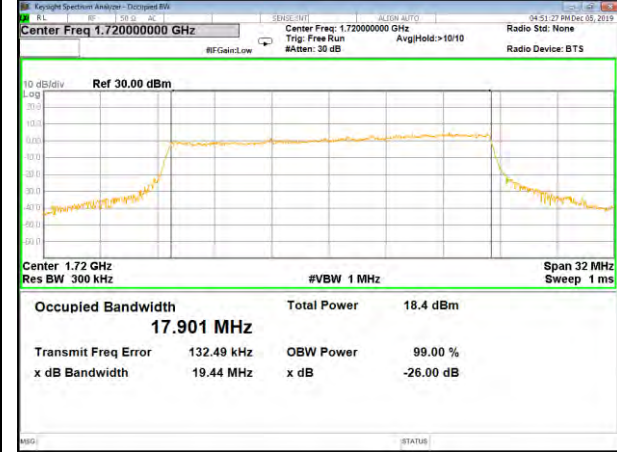

LTE_FDD_BAND-4

LTE_FDD_BAND-4

QPSK_20M_Lower_(26BW and 99%)