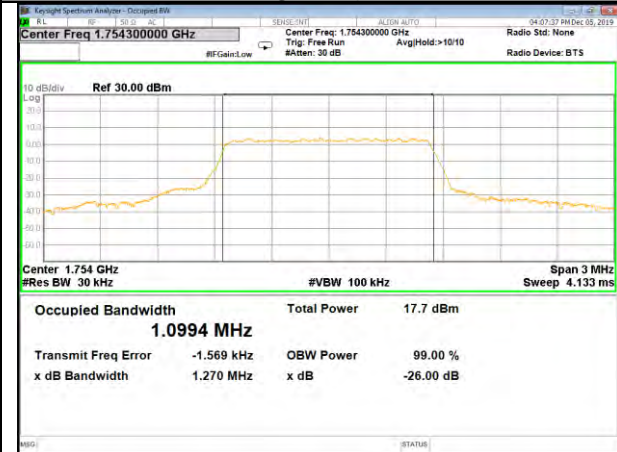

LTE_FDD_BAND-4

LTE_FDD_BAND-4

QPSK_1.4M_Lower_(26BW and 99%)

16QAM_1.4M_Lower_(26BW and 99%)

QPSK_1.4M_Middle_(26BW and 99%)

16QAM_1.4M_Middle_(26BW and 99%)

QPSK_1.4M_Higher_(26BW and 99%)

16QAM_1.4M_Higher_(26BW and 99%)