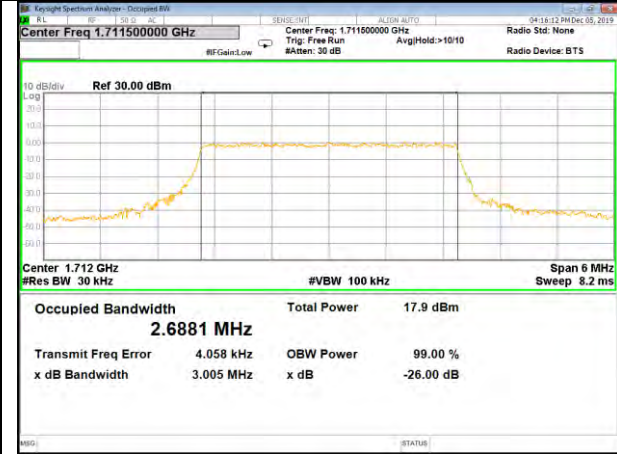

LTE_FDD_BAND-4

LTE_FDD_BAND-4

QPSK_3M_Lower_(26BW and 99%)