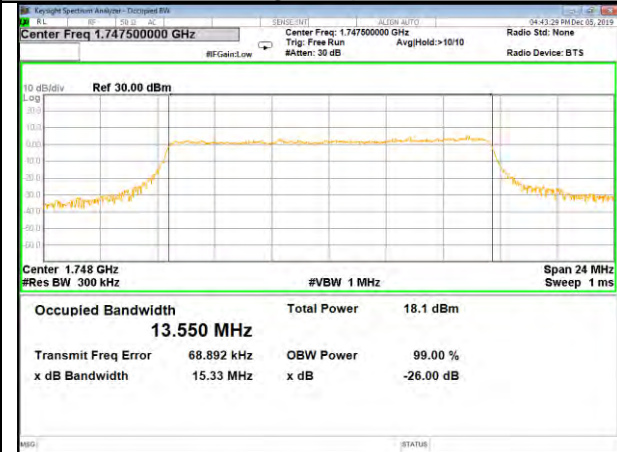

LTE_FDD_BAND-4

LTE_FDD_BAND-4

QPSK_15M_Lower_(26BW and 99%)

16QAM_15M_Lower_(26BW and 99%)

QPSK_15M_Middle_(26BW and 99%)

16QAM_15M_Middle_(26BW and 99%)

QPSK_15M_Higher_(26BW and 99%)

16QAM_15M_Higher_(26BW and 99%)