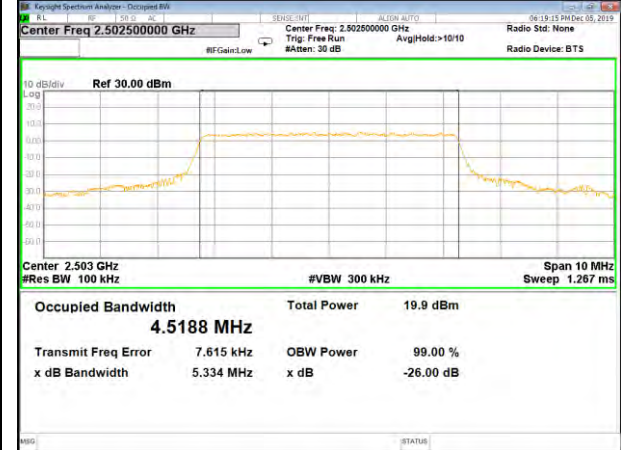

LTE_FDD_BAND-7

LTE_FDD_BAND-7

B7_QPSK_5M_Low_26BW-99%