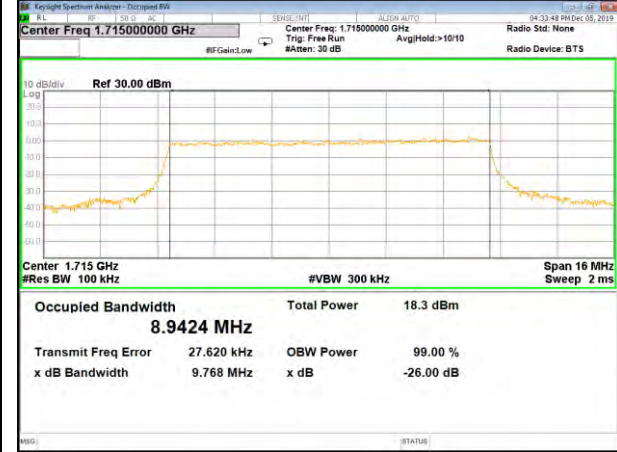

LTE_FDD_BAND-4

LTE_FDD_BAND-4

QPSK_10M_Lower_(26BW and 99%)