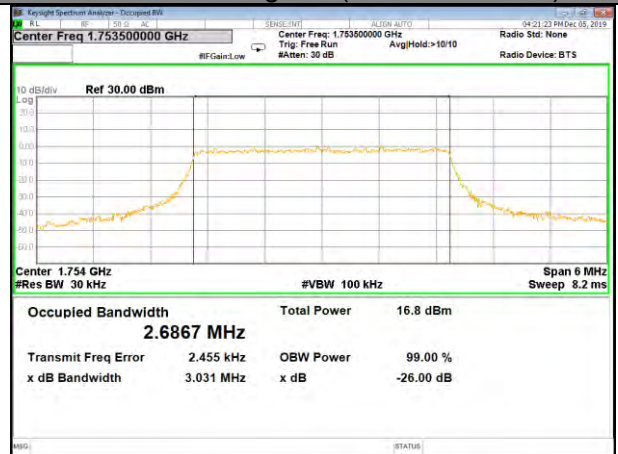

LTE_FDD_BAND-4

LTE_FDD_BAND-4

QPSK_3M_Lower_(26BW and 99%)

16QAM_3M_Lower_(26BW and 99%)

QPSK_3M_Middle_(26BW and 99%)

16QAM_3M_Middle_(26BW and 99%)

QPSK_3M_Higher_(26BW and 99%)

16QAM_3M_Higher_(26BW and 99%)