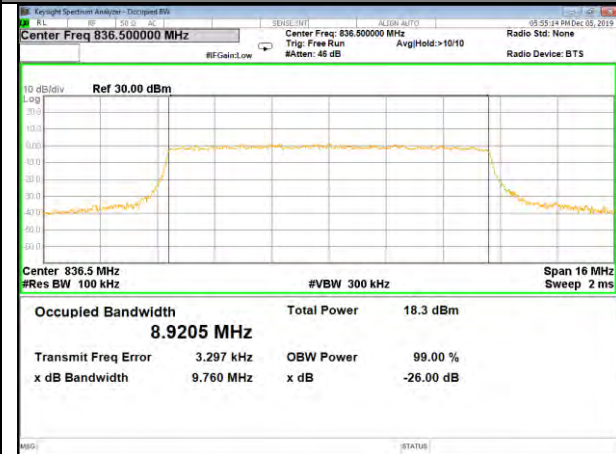

LTE_FDD_BAND-5

LTE_FDD_BAND-5

B5_QPSK_10M_Low_26BW-99%

B5_Q16_10M_Low_26BW-99%

B5_QPSK_10M_Mid_26BW-99%

B5_Q16_10M_Mid_26BW-99%

B5_QPSK_10M_High_26BW-99%

B5_Q16_10M_High_26BW-99%