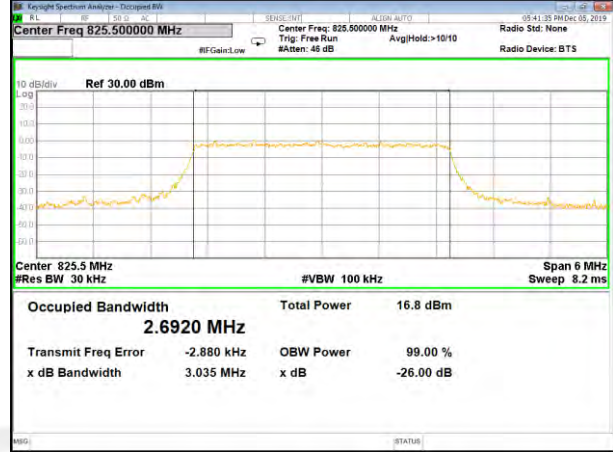

B5_Q16_3M_Low_26BW-99%