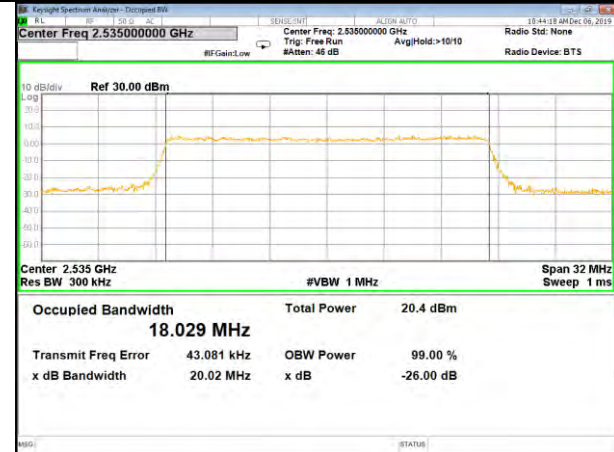

LTE_FDD_BAND-7

LTE_FDD_BAND-7

B7_QPSK_20M_Low_26BW-99%

B7_Q16_20M_Low_26BW-99%

B7_QPSK_20M_Mid_26BW-99%

B7_Q16_20M_Mid_26BW-99%

B7_QPSK_20M_High_26BW-99%

B7_Q16_20M_High_26BW-99%