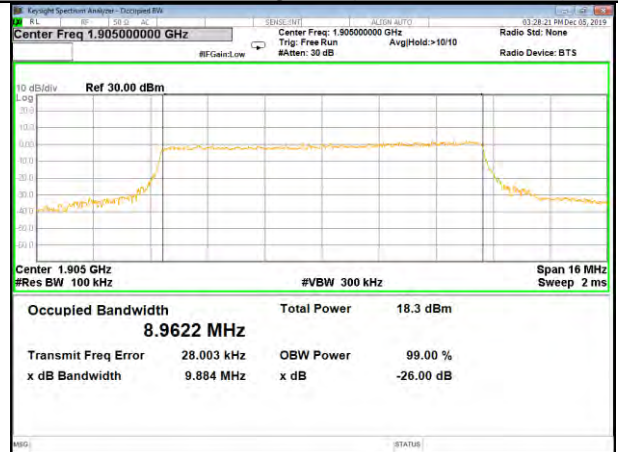

LTE_FDD_BAND-2

LTE_FDD_BAND-2

QPSK_10M_Lower_(26BW and 99%)

16QAM_10M_Lower_(26BW and 99%)

QPSK_10M_Middle_(26BW and 99%)

16QAM_10M_Middle_(26BW and 99%)

QPSK_10M_Higher_(26BW and 99%)

16QAM_10M_Higher_(26BW and 99%)