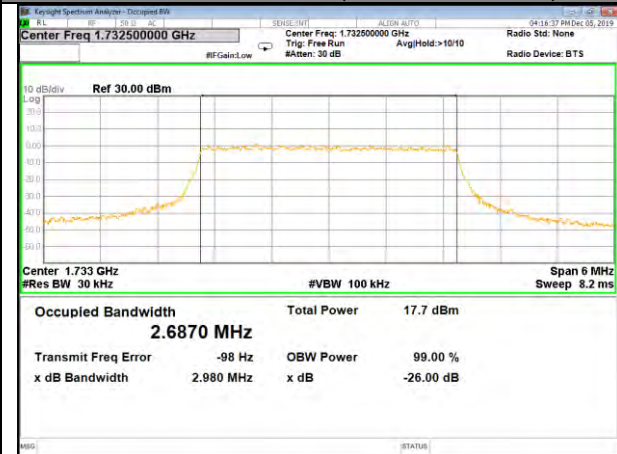

LTE_FDD_BAND-4

LTE_FDD_BAND-4

QPSK_3M_Lower_(26BW and 99%)

16QAM_3M_Lower_(26BW and 99%)

QPSK_3M_Middle_(26BW and 99%)

16QAM_3M_Middle_(26BW and 99%)

QPSK_3M_Higher_(26BW and 99%)

16QAM_3M_Higher_(26BW and 99%)