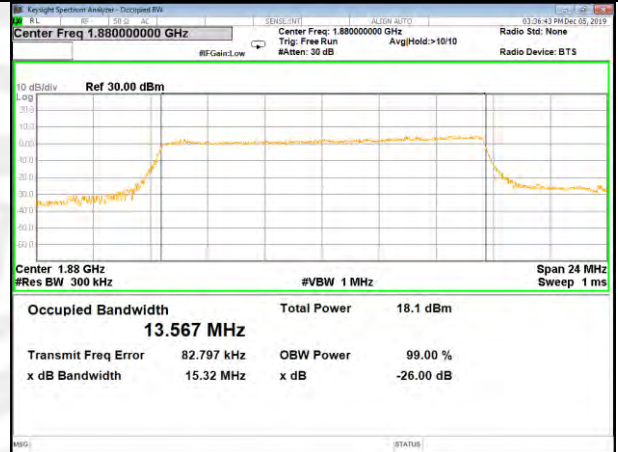

LTE_FDD_BAND-2

LTE_FDD_BAND-2

QPSK_15M_Lower_(26BW and 99%)

16QAM_15M_Lower_(26BW and 99%)

QPSK_15M_Middle_(26BW and 99%)

16QAM_15M_Middle_(26BW and 99%)

QPSK_15M_Higher_(26BW and 99%)

16QAM_15M_Higher_(26BW and 99%)