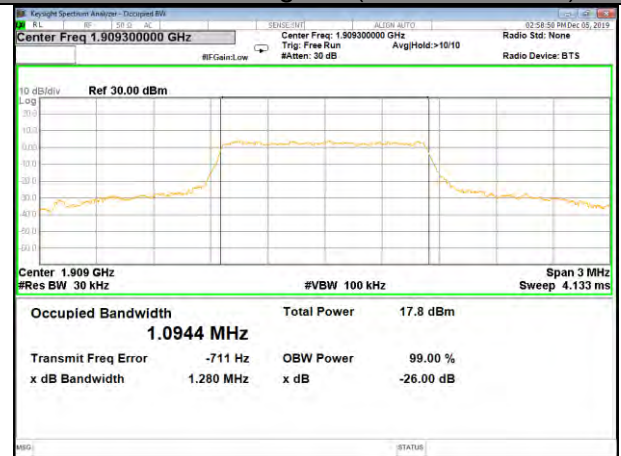

26BW and 99%
LTE_FDD_BAND-2

LTE_FDD_BAND-2

QPSK_1.4M_Lower_(26BW and 99%)

16QAM_1.4M_Lower_(26BW and 99%)

QPSK_1.4M_Middle_(26BW and 99%)

16QAM_1.4M_Middle_(26BW and 99%)

QPSK_1.4M_Higher_(26BW and 99%)

16QAM_1.4M_Higher_(26BW and 99%)

LTE_FDD_BAND-2

LTE_FDD_BAND-2

QPSK_3M_Lower_(26BW and 99%)

16QAM_3M_Lower_(26BW and 99%)

QPSK_3M_Middle_(26BW and 99%)

16QAM_3M_Middle_(26BW and 99%)

QPSK_3M_Higher_(26BW and 99%)

16QAM_3M_Higher_(26BW and 99%)