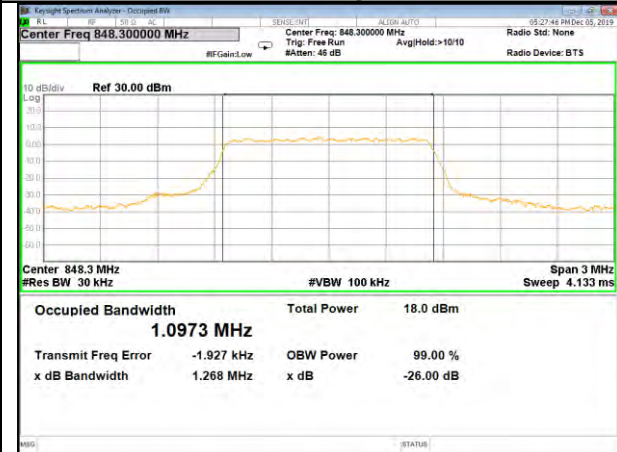

LTE_FDD_BAND-5

LTE_FDD_BAND-5

B5_QPSK_1.4M_Low_26BW-99%

B5_Q16_1.4M_Low_26BW-99%

B5_QPSK_1.4M_Mid_26BW-99%

B5_Q16_1.4M_Mid_26BW-99%

B5_QPSK_1.4M_High_26BW-99%

B5_Q16_1.4M_High_26BW-99%