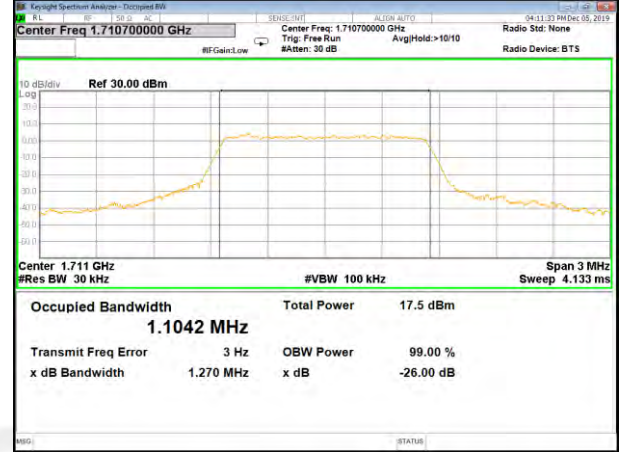

16QAM_1.4M_Lower_(26BW and 99%)