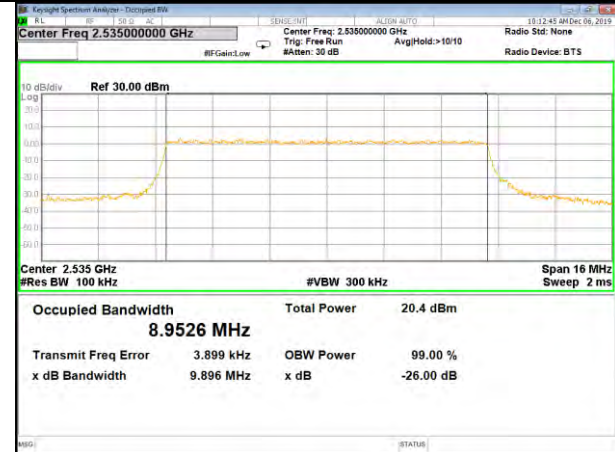

LTE_FDD_BAND-7

LTE_FDD_BAND-7

B7_QPSK_10M_Low_26BW-99%

B7_Q16_10M_Low_26BW-99%

B7_QPSK_10M_Mid_26BW-99%

B7_Q16_10M_Mid_26BW-99%

B7_QPSK_10M_High_26BW-99%

B7_Q16_10M_High_26BW-99%