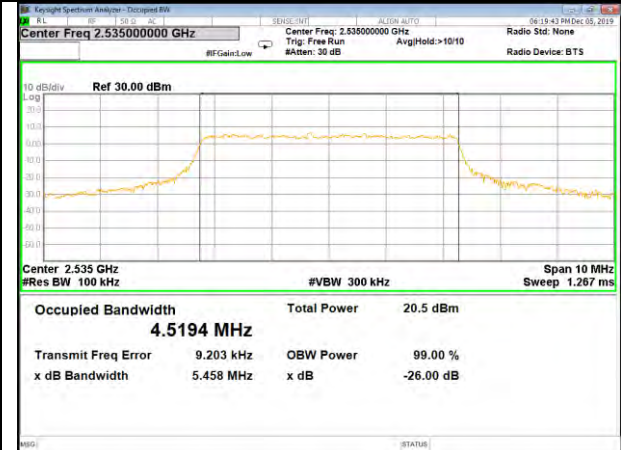

LTE_FDD_BAND-7

LTE_FDD_BAND-7

B7_QPSK_5M_Low_26BW-99%

B7_Q16_5M_Low_26BW-99%

B7_QPSK_5M_Mid_26BW-99%

B7_Q16_5M_Mid_26BW-99%

B7_QPSK_5M_High_26BW-99%

B7_Q16_5M_High_26BW-99%