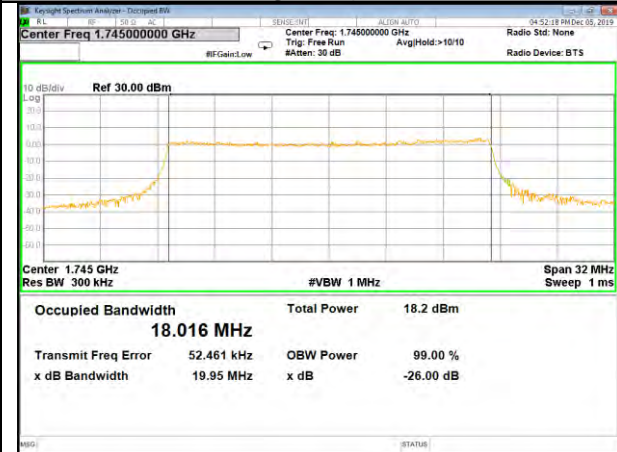

LTE_FDD_BAND-4

LTE_FDD_BAND-4

QPSK_20M_Lower_(26BW and 99%)

16QAM_20M_Lower_(26BW and 99%)

QPSK_20M_Middle_(26BW and 99%)

16QAM_20M_Middle_(26BW and 99%)

QPSK_20M_Higher_(26BW and 99%)

16QAM_20M_Higher_(26BW and 99%)

LTE_FDD_BAND-5

LTE_FDD_BAND-5

B5_QPSK_1.4M_Low_26BW-99%

B5_Q16_1.4M_Low_26BW-99%

B5_QPSK_1.4M_Mid_26BW-99%

B5_Q16_1.4M_Mid_26BW-99%

B5_QPSK_1.4M_High_26BW-99%

B5_Q16_1.4M_High_26BW-99%