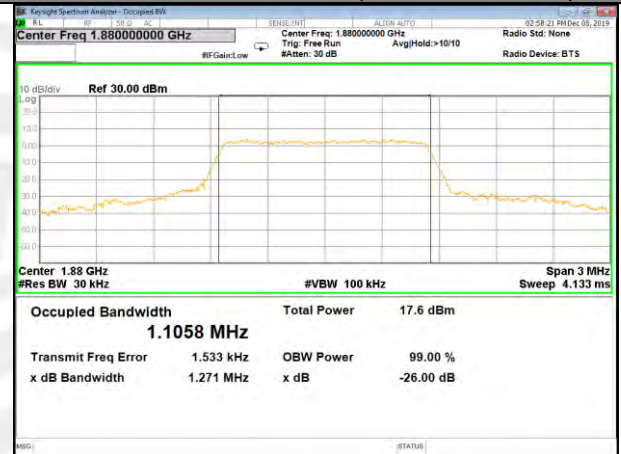

26BW and 99%
LTE_FDD_BAND-2

LTE_FDD_BAND-2

QPSK_1.4M_Lower_(26BW and 99%)

16QAM_1.4M_Lower_(26BW and 99%)

QPSK_1.4M_Middle_(26BW and 99%)

16QAM_1.4M_Middle_(26BW and 99%)

QPSK_1.4M_Higher_(26BW and 99%)

16QAM_1.4M_Higher_(26BW and 99%)

LTE_FDD_BAND-2

LTE_FDD_BAND-2

QPSK_3M_Lower_(26BW and 99%)

16QAM_3M_Lower_(26BW and 99%)

QPSK_3M_Middle_(26BW and 99%)

16QAM_3M_Middle_(26BW and 99%)

QPSK_3M_Higher_(26BW and 99%)

16QAM_3M_Higher_(26BW and 99%)