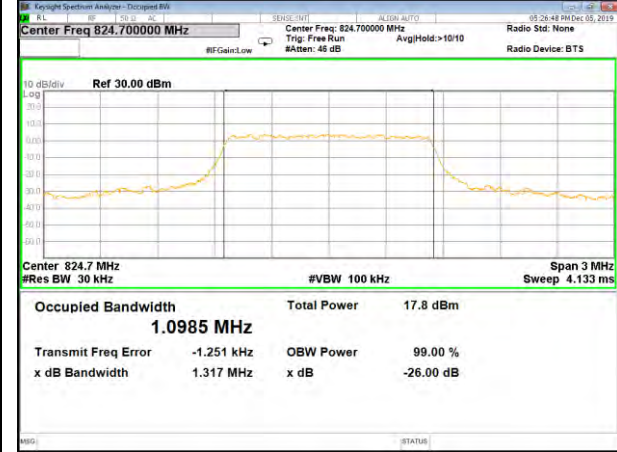

LTE_FDD_BAND-4

LTE_FDD_BAND-4

QPSK_20M_Lower_(26BW and 99%)

16QAM_20M_Lower_(26BW and 99%)

QPSK_20M_Middle_(26BW and 99%)

16QAM_20M_Middle_(26BW and 99%)

QPSK_20M_Higher_(26BW and 99%)

16QAM_20M_Higher_(26BW and 99%)

LTE_FDD_BAND-5

LTE_FDD_BAND-5

B5_QPSK_1.4M_Low_26BW-99%

B5_Q16_1.4M_Low_26BW-99%

B5_QPSK_1.4M_Mid_26BW-99%

B5_Q16_1.4M_Mid_26BW-99%

B5_QPSK_1.4M_High_26BW-99%

B5_Q16_1.4M_High_26BW-99%