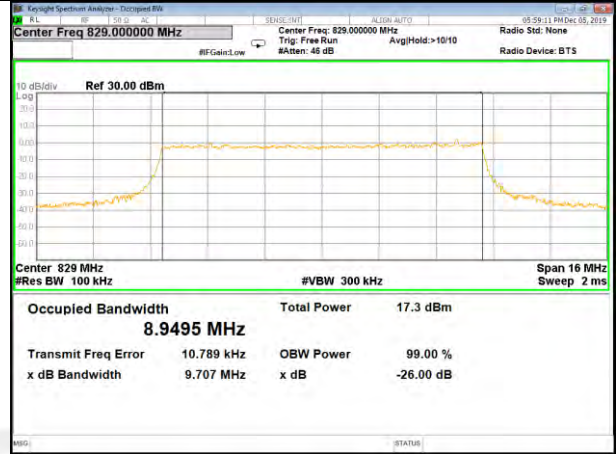

B5_Q16_10M_Low_26BW-99%