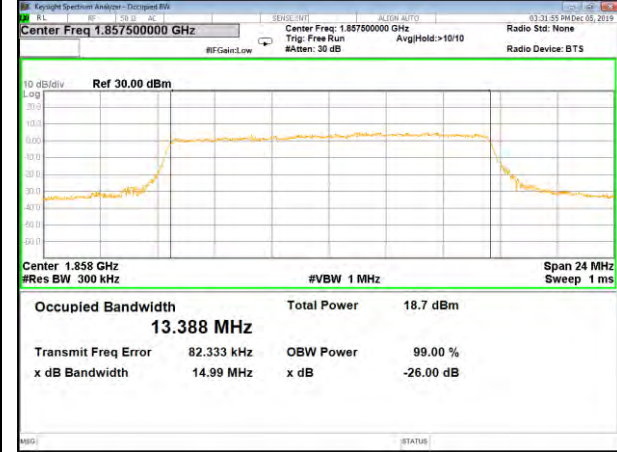

LTE_FDD_BAND-2

LTE_FDD_BAND-2

QPSK_5M_Lower_(26BW and 99%)

16QAM_5M_Lower_(26BW and 99%)

QPSK_5M_Middle_(26BW and 99%)

16QAM_5M_Middle_(26BW and 99%)

QPSK_5M_Higher_(26BW and 99%)

16QAM_5M_Higher_(26BW and 99%)

LTE_FDD_BAND-2

LTE_FDD_BAND-2

QPSK_10M_Lower_(26BW and 99%)

16QAM_10M_Lower_(26BW and 99%)

QPSK_10M_Middle_(26BW and 99%)

16QAM_10M_Middle_(26BW and 99%)

QPSK_10M_Higher_(26BW and 99%)

16QAM_10M_Higher_(26BW and 99%)

LTE_FDD_BAND-2

LTE_FDD_BAND-2

QPSK_15M_Lower_(26BW and 99%)

16QAM_15M_Lower_(26BW and 99%)

QPSK_15M_Middle_(26BW and 99%)

16QAM_15M_Middle_(26BW and 99%)

QPSK_15M_Higher_(26BW and 99%)

16QAM_15M_Higher_(26BW and 99%)