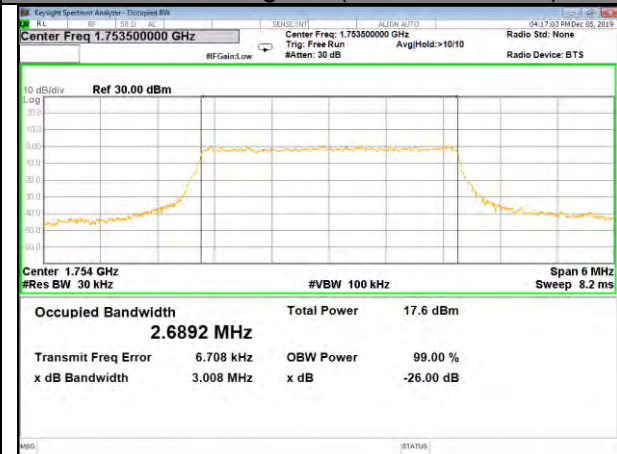

LTE_FDD_BAND-4

LTE_FDD_BAND-4

QPSK_3M_Lower_(26BW and 99%)

16QAM_3M_Lower_(26BW and 99%)

QPSK_3M_Middle_(26BW and 99%)

16QAM_3M_Middle_(26BW and 99%)

QPSK_3M_Higher_(26BW and 99%)

16QAM_3M_Higher_(26BW and 99%)