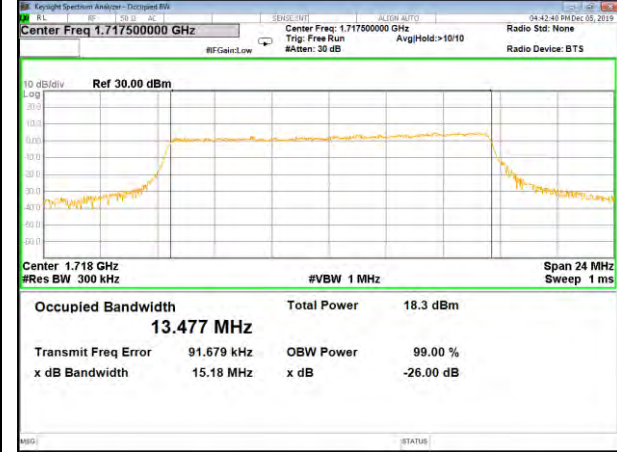

LTE_FDD_BAND-4

LTE_FDD_BAND-4

QPSK_15M_Lower_(26BW and 99%)