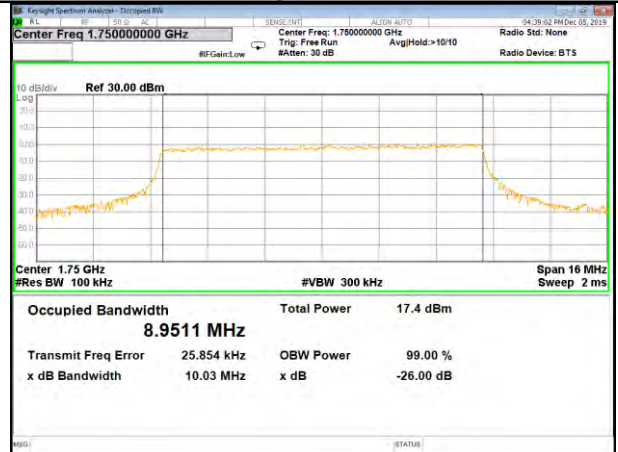

LTE_FDD_BAND-4

LTE_FDD_BAND-4

QPSK_10M_Lower_(26BW and 99%)

16QAM_10M_Lower_(26BW and 99%)

QPSK_10M_Middle_(26BW and 99%)

16QAM_10M_Middle_(26BW and 99%)

QPSK_10M_Higher_(26BW and 99%)

16QAM_10M_Higher_(26BW and 99%)