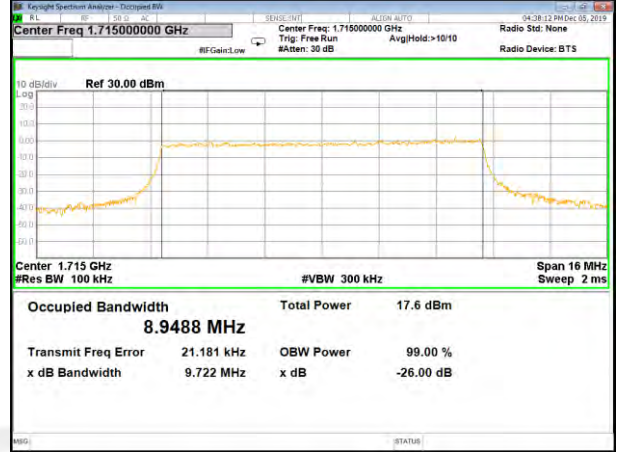

16QAM_10M_Lower_(26BW and 99%)