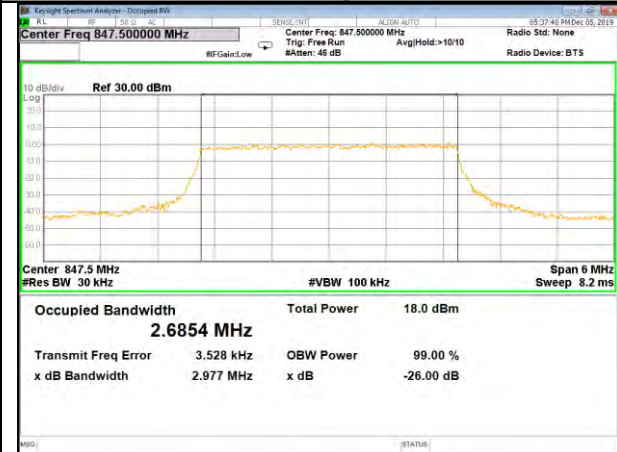

LTE_FDD_BAND-5

LTE_FDD_BAND-5

B5_QPSK_3M_Low_26BW-99%

B5_Q16_3M_Low_26BW-99%

B5_QPSK_3M_Mid_26BW-99%

B5_Q16_3M_Mid_26BW-99%

B5_QPSK_3M_High_26BW-99%

B5_Q16_3M_High_26BW-99%