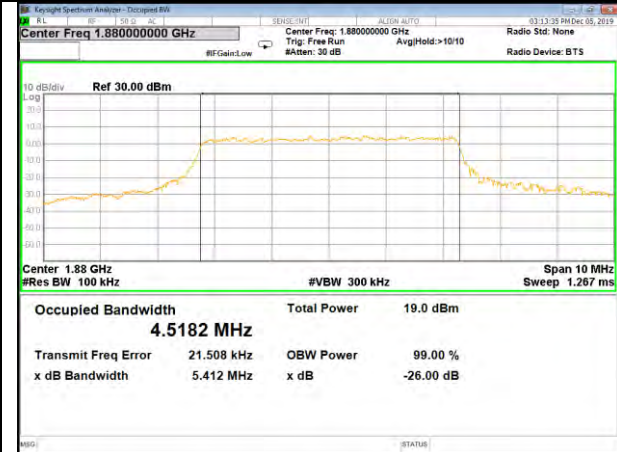

LTE_FDD_BAND-2

LTE_FDD_BAND-2

QPSK_5M_Lower_(26BW and 99%)

16QAM_5M_Lower_(26BW and 99%)

QPSK_5M_Middle_(26BW and 99%)

16QAM_5M_Middle_(26BW and 99%)

QPSK_5M_Higher_(26BW and 99%)

16QAM_5M_Higher_(26BW and 99%)

LTE_FDD_BAND-2

LTE_FDD_BAND-2

QPSK_10M_Lower_(26BW and 99%)

16QAM_10M_Lower_(26BW and 99%)

QPSK_10M_Middle_(26BW and 99%)

16QAM_10M_Middle_(26BW and 99%)

QPSK_10M_Higher_(26BW and 99%)

16QAM_10M_Higher_(26BW and 99%)