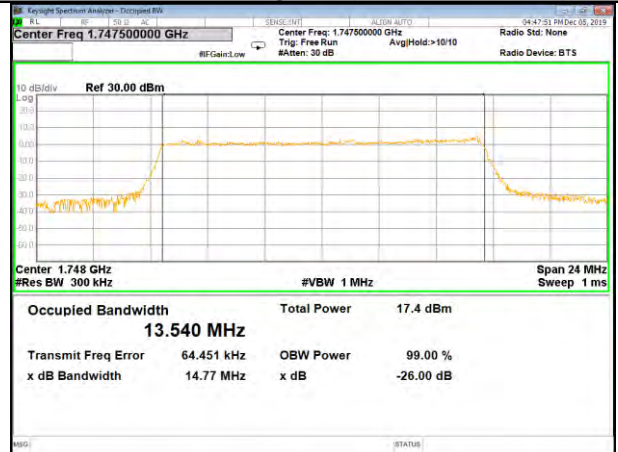

LTE_FDD_BAND-4

LTE_FDD_BAND-4

QPSK_15M_Lower_(26BW and 99%)

16QAM_15M_Lower_(26BW and 99%)

QPSK_15M_Middle_(26BW and 99%)

16QAM_15M_Middle_(26BW and 99%)

QPSK_15M_Higher_(26BW and 99%)

16QAM_15M_Higher_(26BW and 99%)