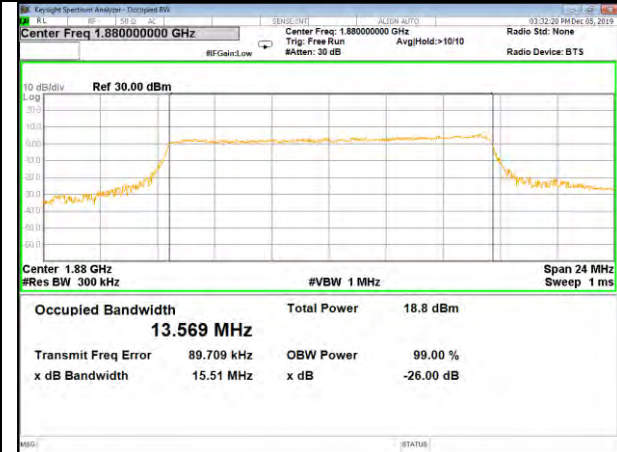

LTE_FDD_BAND-2

LTE_FDD_BAND-2

QPSK_15M_Lower_(26BW and 99%)

16QAM_15M_Lower_(26BW and 99%)

QPSK_15M_Middle_(26BW and 99%)

16QAM_15M_Middle_(26BW and 99%)

QPSK_15M_Higher_(26BW and 99%)

16QAM_15M_Higher_(26BW and 99%)