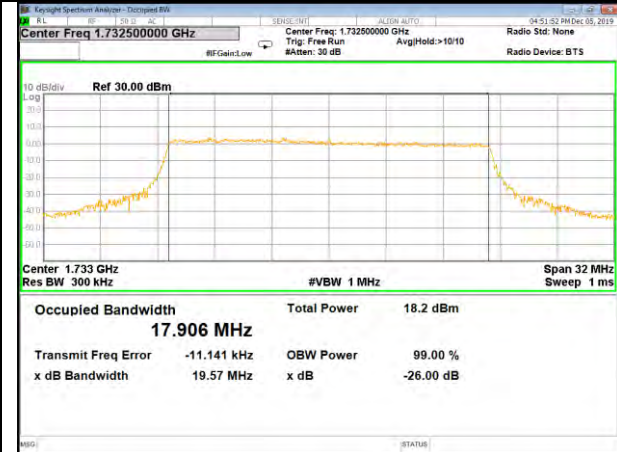

LTE_FDD_BAND-4

LTE_FDD_BAND-4

QPSK_20M_Lower_(26BW and 99%)

16QAM_20M_Lower_(26BW and 99%)

QPSK_20M_Middle_(26BW and 99%)

16QAM_20M_Middle_(26BW and 99%)

QPSK_20M_Higher_(26BW and 99%)

16QAM_20M_Higher_(26BW and 99%)

LTE_FDD_BAND-5

LTE_FDD_BAND-5

B5_QPSK_1.4M_Low_26BW-99%

B5_Q16_1.4M_Low_26BW-99%

B5_QPSK_1.4M_Mid_26BW-99%

B5_Q16_1.4M_Mid_26BW-99%

B5_QPSK_1.4M_High_26BW-99%

B5_Q16_1.4M_High_26BW-99%