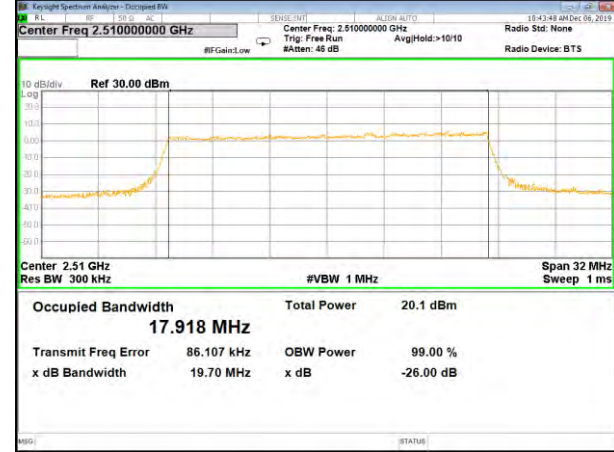

LTE_FDD_BAND-7

LTE_FDD_BAND-7

B7_QPSK_20M_Low_26BW-99%