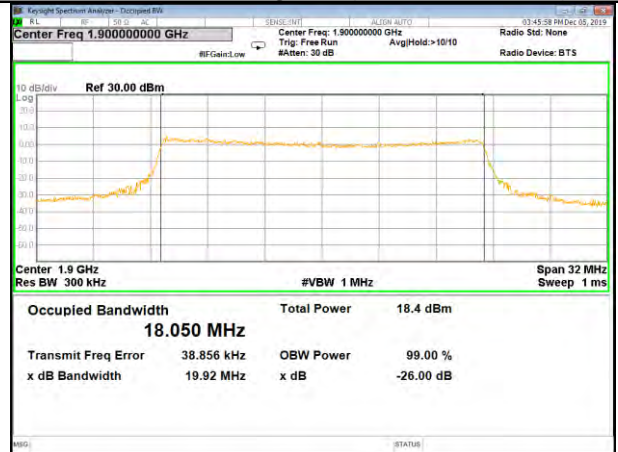

LTE_FDD_BAND-2

LTE_FDD_BAND-2

QPSK_20M_Lower_(26BW and 99%)

16QAM_20M_Lower_(26BW and 99%)

QPSK_20M_Middle_(26BW and 99%)

16QAM_20M_Middle_(26BW and 99%)

QPSK_20M_Higher_(26BW and 99%)

16QAM_20M_Higher_(26BW and 99%)