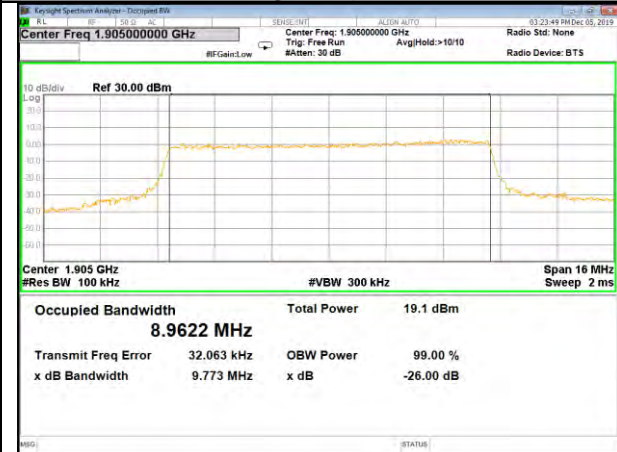

LTE_FDD_BAND-2

LTE_FDD_BAND-2

QPSK_5M_Lower_(26BW and 99%)

16QAM_5M_Lower_(26BW and 99%)

QPSK_5M_Middle_(26BW and 99%)

16QAM_5M_Middle_(26BW and 99%)

QPSK_5M_Higher_(26BW and 99%)

16QAM_5M_Higher_(26BW and 99%)

LTE_FDD_BAND-2

LTE_FDD_BAND-2

QPSK_10M_Lower_(26BW and 99%)

16QAM_10M_Lower_(26BW and 99%)

QPSK_10M_Middle_(26BW and 99%)

16QAM_10M_Middle_(26BW and 99%)

QPSK_10M_Higher_(26BW and 99%)

16QAM_10M_Higher_(26BW and 99%)

LTE_FDD_BAND-2

LTE_FDD_BAND-2

QPSK_15M_Lower_(26BW and 99%)

16QAM_15M_Lower_(26BW and 99%)

QPSK_15M_Middle_(26BW and 99%)

16QAM_15M_Middle_(26BW and 99%)

QPSK_15M_Higher_(26BW and 99%)

16QAM_15M_Higher_(26BW and 99%)