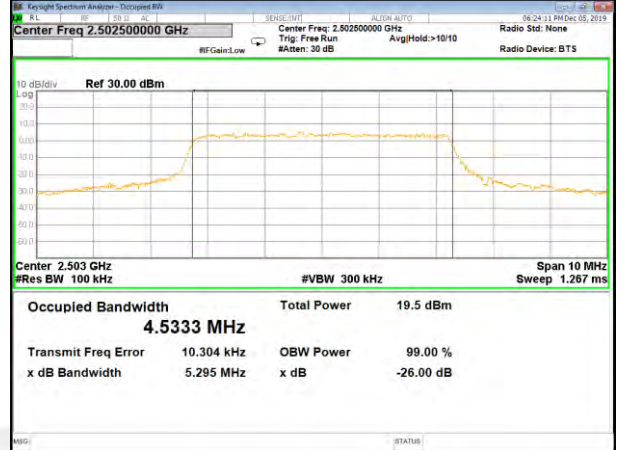

B7_Q16_5M_Low_26BW-99%