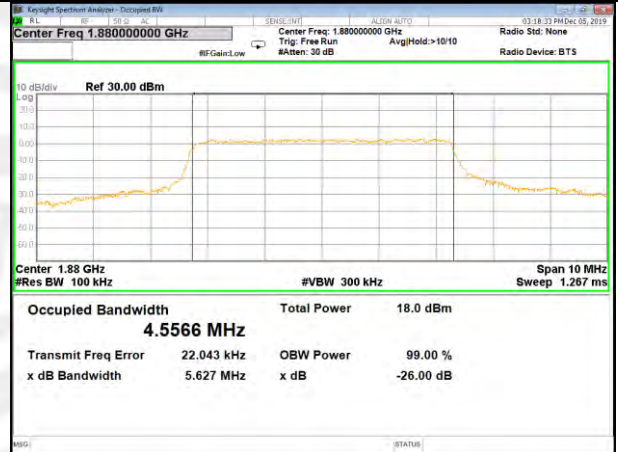

LTE_FDD_BAND-2

LTE_FDD_BAND-2

QPSK_5M_Lower_(26BW and 99%)

16QAM_5M_Lower_(26BW and 99%)

QPSK_5M_Middle_(26BW and 99%)

16QAM_5M_Middle_(26BW and 99%)

QPSK_5M_Higher_(26BW and 99%)

16QAM_5M_Higher_(26BW and 99%)