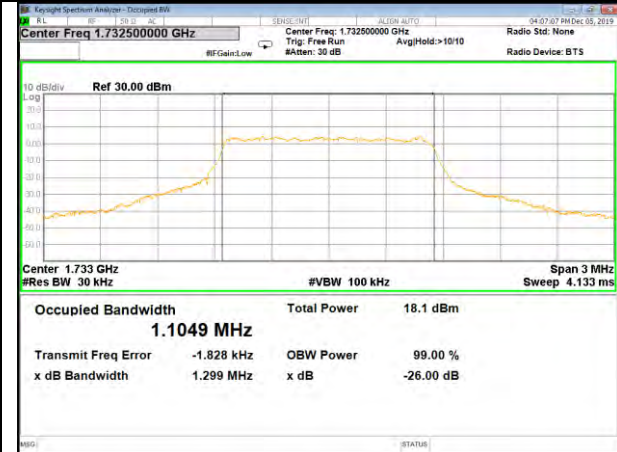

LTE_FDD_BAND-4

LTE_FDD_BAND-4

QPSK_1.4M_Lower_(26BW and 99%)

16QAM_1.4M_Lower_(26BW and 99%)

QPSK_1.4M_Middle_(26BW and 99%)

16QAM_1.4M_Middle_(26BW and 99%)

QPSK_1.4M_Higher_(26BW and 99%)

16QAM_1.4M_Higher_(26BW and 99%)