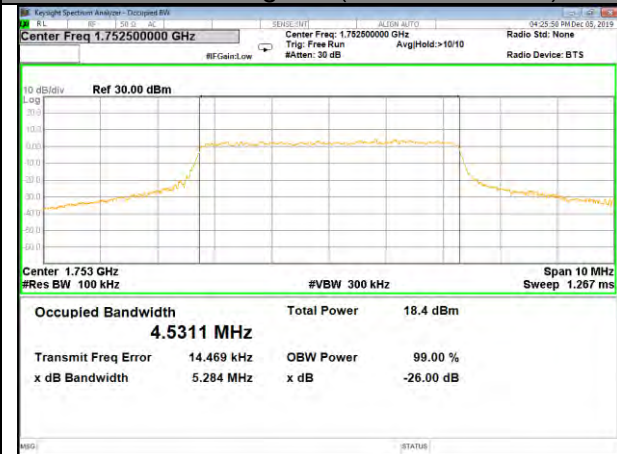

LTE_FDD_BAND-4

LTE_FDD_BAND-4

QPSK_5M_Lower_(26BW and 99%)

16QAM_5M_Lower_(26BW and 99%)

QPSK_5M_Middle_(26BW and 99%)

16QAM_5M_Middle_(26BW and 99%)

QPSK_5M_Higher_(26BW and 99%)

16QAM_5M_Higher_(26BW and 99%)