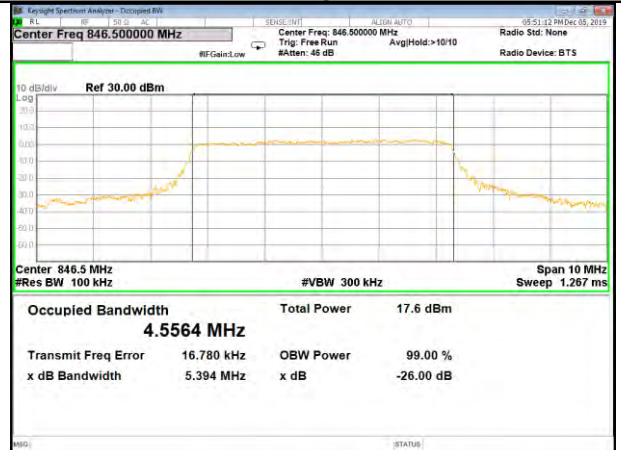

LTE_FDD_BAND-5

LTE_FDD_BAND-5

B5_QPSK_5M_Low_26BW-99%

B5_Q16_5M_Low_26BW-99%

B5_QPSK_5M_Mid_26BW-99%

B5_Q16_5M_Mid_26BW-99%

B5_QPSK_5M_High_26BW-99%

B5_Q16_5M_High_26BW-99%