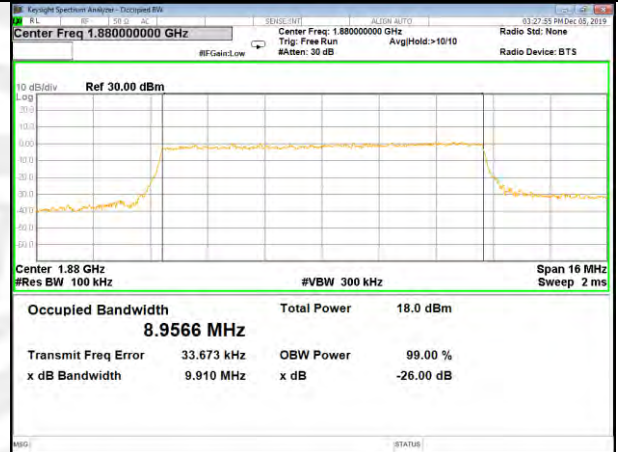

LTE_FDD_BAND-2

LTE_FDD_BAND-2

QPSK_10M_Lower_(26BW and 99%)

16QAM_10M_Lower_(26BW and 99%)

QPSK_10M_Middle_(26BW and 99%)

16QAM_10M_Middle_(26BW and 99%)

QPSK_10M_Higher_(26BW and 99%)

16QAM_10M_Higher_(26BW and 99%)