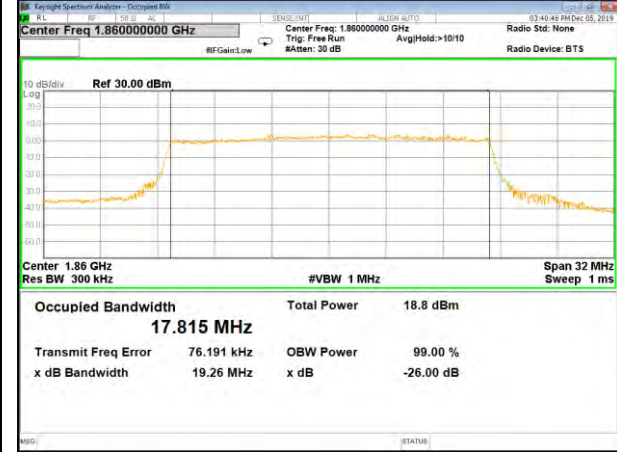

LTE_FDD_BAND-2

LTE_FDD_BAND-2

QPSK_15M_Lower_(26BW and 99%)

16QAM_15M_Lower_(26BW and 99%)

QPSK_15M_Middle_(26BW and 99%)

16QAM_15M_Middle_(26BW and 99%)

QPSK_15M_Higher_(26BW and 99%)

16QAM_15M_Higher_(26BW and 99%)

LTE_FDD_BAND-2

LTE_FDD_BAND-2

QPSK_20M_Lower_(26BW and 99%)

16QAM_20M_Lower_(26BW and 99%)

QPSK_20M_Middle_(26BW and 99%)

16QAM_20M_Middle_(26BW and 99%)

QPSK_20M_Higher_(26BW and 99%)

16QAM_20M_Higher_(26BW and 99%)