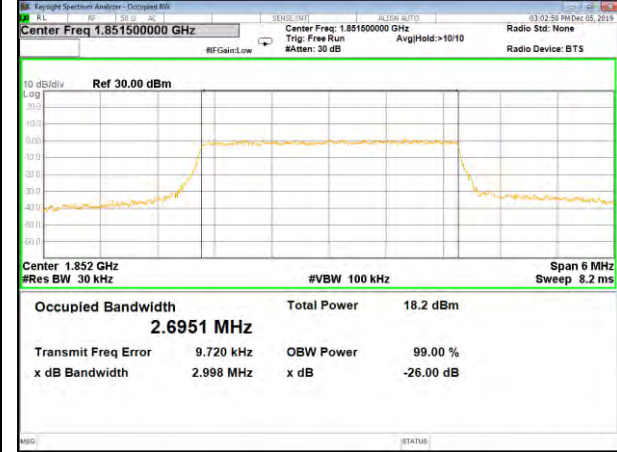

26BW and 99%
LTE_FDD_BAND-2

LTE_FDD_BAND-2

QPSK_1.4M_Lower_(26BW and 99%)

16QAM_1.4M_Lower_(26BW and 99%)

QPSK_1.4M_Middle_(26BW and 99%)

16QAM_1.4M_Middle_(26BW and 99%)

QPSK_1.4M_Higher_(26BW and 99%)

16QAM_1.4M_Higher_(26BW and 99%)

LTE_FDD_BAND-2

LTE_FDD_BAND-2

QPSK_3M_Lower_(26BW and 99%)

16QAM_3M_Lower_(26BW and 99%)

QPSK_3M_Middle_(26BW and 99%)

16QAM_3M_Middle_(26BW and 99%)

QPSK_3M_Higher_(26BW and 99%)

16QAM_3M_Higher_(26BW and 99%)