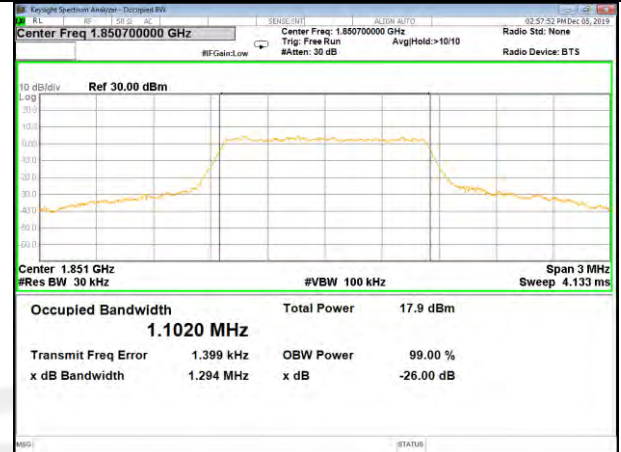

26BW and 99%
LTE_FDD_BAND-2

LTE_FDD_BAND-2

QPSK_1.4M_Lower_(26BW and 99%)

16QAM_1.4M_Lower_(26BW and 99%)

QPSK_1.4M_Middle_(26BW and 99%)

16QAM_1.4M_Middle_(26BW and 99%)

QPSK_1.4M_Higher_(26BW and 99%)

16QAM_1.4M_Higher_(26BW and 99%)

LTE_FDD_BAND-2

LTE_FDD_BAND-2

QPSK_3M_Lower_(26BW and 99%)

16QAM_3M_Lower_(26BW and 99%)

QPSK_3M_Middle_(26BW and 99%)

16QAM_3M_Middle_(26BW and 99%)

QPSK_3M_Higher_(26BW and 99%)

16QAM_3M_Higher_(26BW and 99%)