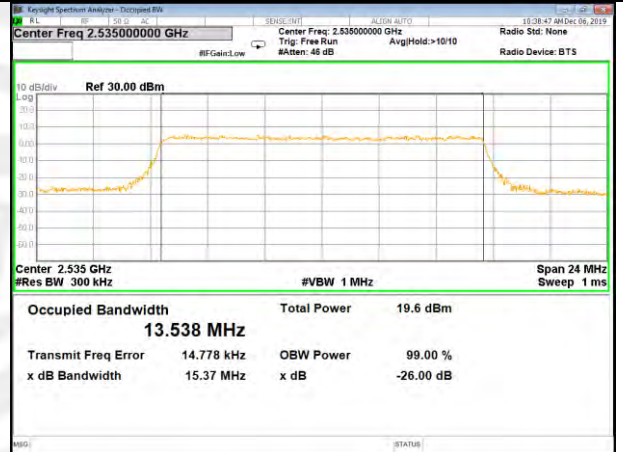

LTE_FDD_BAND-7

LTE_FDD_BAND-7

B7_QPSK_15M_Low_26BW-99%

B7_Q16_15M_Low_26BW-99%

B7_QPSK_15M_Mid_26BW-99%

B7_Q16_15M_Mid_26BW-99%

B7_QPSK_15M_High_26BW-99%

B7_Q16_15M_High_26BW-99%