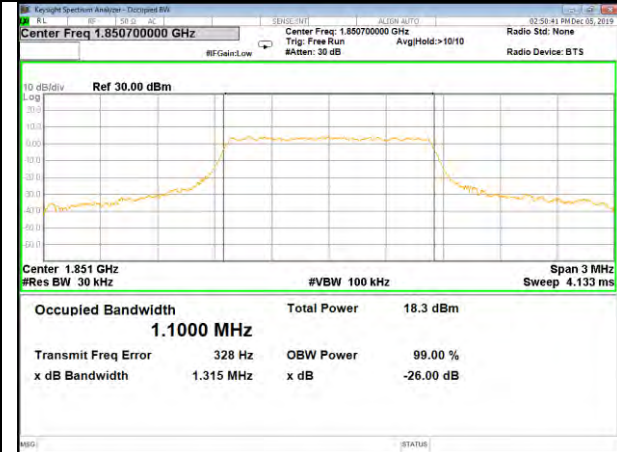

26BW and 99%
LTE_FDD_BAND-2

LTE_FDD_BAND-2

QPSK_1.4M_Lower_(26BW and 99%)

16QAM_1.4M_Lower_(26BW and 99%)

QPSK_1.4M_Middle_(26BW and 99%)

16QAM_1.4M_Middle_(26BW and 99%)

QPSK_1.4M_Higher_(26BW and 99%)

16QAM_1.4M_Higher_(26BW and 99%)

LTE_FDD_BAND-2

LTE_FDD_BAND-2

QPSK_3M_Lower_(26BW and 99%)

16QAM_3M_Lower_(26BW and 99%)

QPSK_3M_Middle_(26BW and 99%)

16QAM_3M_Middle_(26BW and 99%)

QPSK_3M_Higher_(26BW and 99%)

16QAM_3M_Higher_(26BW and 99%)