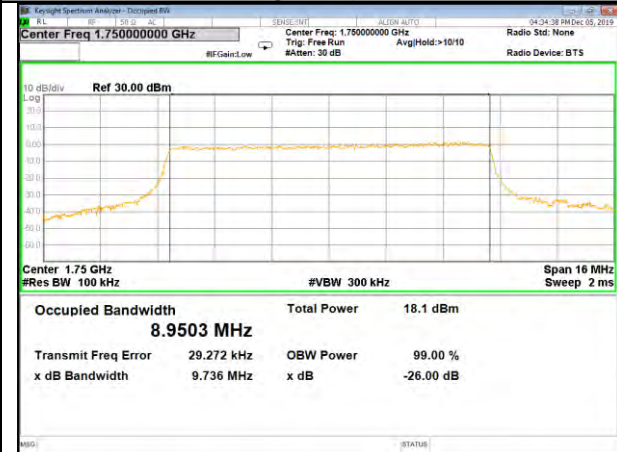

LTE_FDD_BAND-4

LTE_FDD_BAND-4

QPSK_10M_Lower_(26BW and 99%)

16QAM_10M_Lower_(26BW and 99%)

QPSK_10M_Middle_(26BW and 99%)

16QAM_10M_Middle_(26BW and 99%)

QPSK_10M_Higher_(26BW and 99%)

16QAM_10M_Higher_(26BW and 99%)