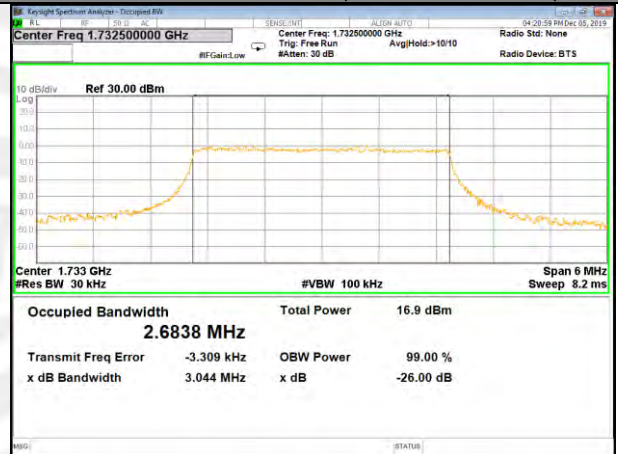

LTE_FDD_BAND-4

LTE_FDD_BAND-4

QPSK_3M_Lower_(26BW and 99%)

16QAM_3M_Lower_(26BW and 99%)

QPSK_3M_Middle_(26BW and 99%)

16QAM_3M_Middle_(26BW and 99%)

QPSK_3M_Higher_(26BW and 99%)

16QAM_3M_Higher_(26BW and 99%)