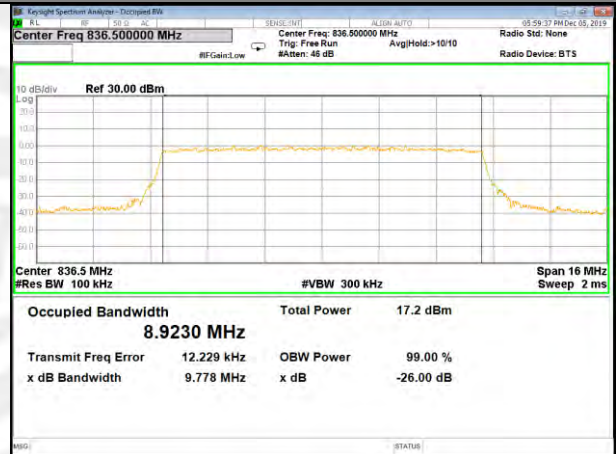

LTE_FDD_BAND-5

LTE_FDD_BAND-5

B5_QPSK_10M_Low_26BW-99%

B5_Q16_10M_Low_26BW-99%

B5_QPSK_10M_Mid_26BW-99%

B5_Q16_10M_Mid_26BW-99%

B5_QPSK_10M_High_26BW-99%

B5_Q16_10M_High_26BW-99%