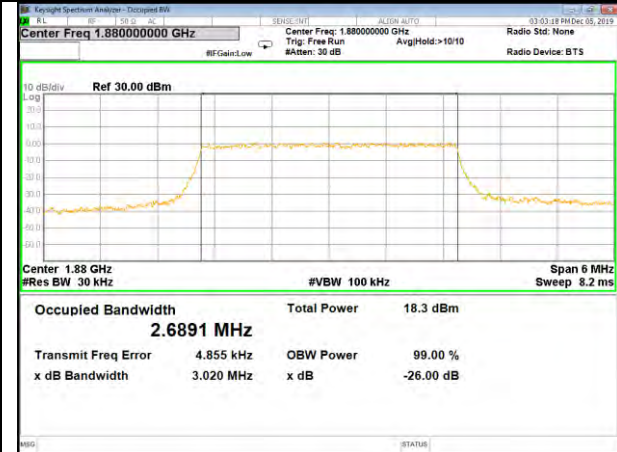

26BW and 99%
LTE_FDD_BAND-2

LTE_FDD_BAND-2

QPSK_1.4M_Lower_(26BW and 99%)

16QAM_1.4M_Lower_(26BW and 99%)

QPSK_1.4M_Middle_(26BW and 99%)

16QAM_1.4M_Middle_(26BW and 99%)

QPSK_1.4M_Higher_(26BW and 99%)

16QAM_1.4M_Higher_(26BW and 99%)

LTE_FDD_BAND-2

LTE_FDD_BAND-2

QPSK_3M_Lower_(26BW and 99%)

16QAM_3M_Lower_(26BW and 99%)

QPSK_3M_Middle_(26BW and 99%)

16QAM_3M_Middle_(26BW and 99%)

QPSK_3M_Higher_(26BW and 99%)

16QAM_3M_Higher_(26BW and 99%)

LTE_FDD_BAND-2

LTE_FDD_BAND-2

QPSK_5M_Lower_(26BW and 99%)

16QAM_5M_Lower_(26BW and 99%)

QPSK_5M_Middle_(26BW and 99%)

16QAM_5M_Middle_(26BW and 99%)

QPSK_5M_Higher_(26BW and 99%)

16QAM_5M_Higher_(26BW and 99%)