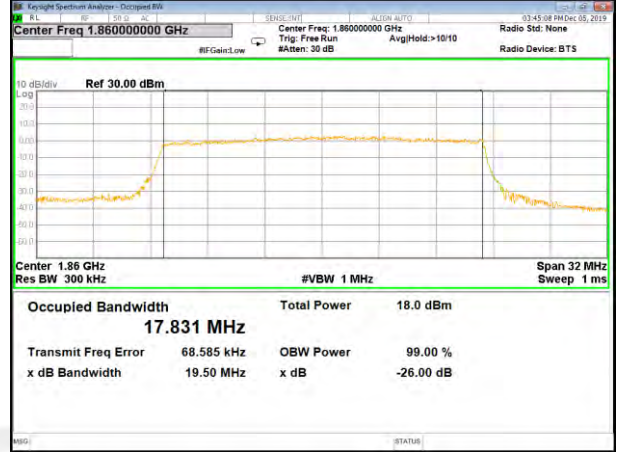

LTE_FDD_BAND-2

LTE_FDD_BAND-2

QPSK_10M_Lower_(26BW and 99%)

16QAM_10M_Lower_(26BW and 99%)

QPSK_10M_Middle_(26BW and 99%)

16QAM_10M_Middle_(26BW and 99%)

QPSK_10M_Higher_(26BW and 99%)

16QAM_10M_Higher_(26BW and 99%)

LTE_FDD_BAND-2

LTE_FDD_BAND-2

QPSK_15M_Lower_(26BW and 99%)

16QAM_15M_Lower_(26BW and 99%)

QPSK_15M_Middle_(26BW and 99%)

16QAM_15M_Middle_(26BW and 99%)

QPSK_15M_Higher_(26BW and 99%)

16QAM_15M_Higher_(26BW and 99%)

LTE_FDD_BAND-2

LTE_FDD_BAND-2

QPSK_20M_Lower_(26BW and 99%)

16QAM_20M_Lower_(26BW and 99%)

QPSK_20M_Middle_(26BW and 99%)

16QAM_20M_Middle_(26BW and 99%)

QPSK_20M_Higher_(26BW and 99%)

16QAM_20M_Higher_(26BW and 99%)