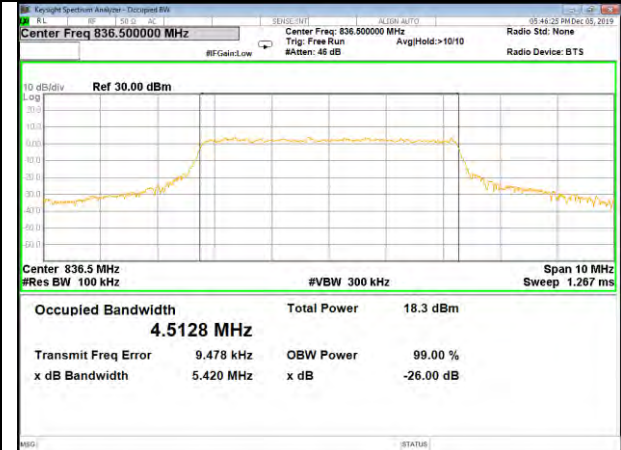

LTE_FDD_BAND-5

LTE_FDD_BAND-5

B5_QPSK_5M_Low_26BW-99%

B5_Q16_5M_Low_26BW-99%

B5_QPSK_5M_Mid_26BW-99%

B5_Q16_5M_Mid_26BW-99%

B5_QPSK_5M_High_26BW-99%

B5_Q16_5M_High_26BW-99%