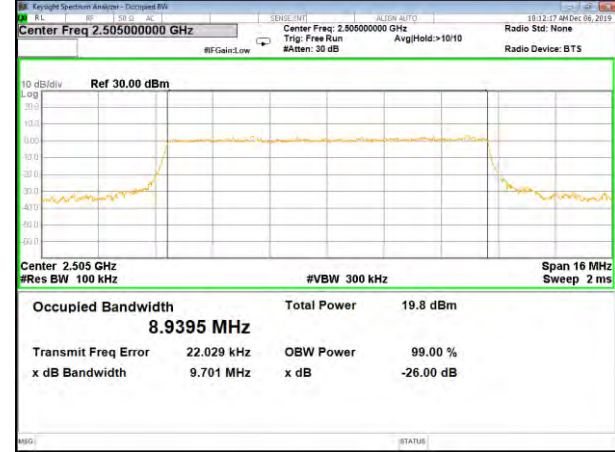

LTE_FDD_BAND-7

LTE_FDD_BAND-7

B7_QPSK_10M_Low_26BW-99%