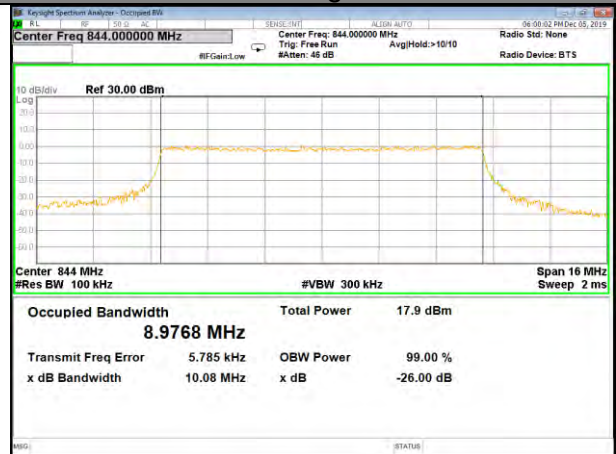

LTE_FDD_BAND-5

LTE_FDD_BAND-5

B5_QPSK_10M_Low_26BW-99%

B5_Q16_10M_Low_26BW-99%

B5_QPSK_10M_Mid_26BW-99%

B5_Q16_10M_Mid_26BW-99%

B5_QPSK_10M_High_26BW-99%

B5_Q16_10M_High_26BW-99%