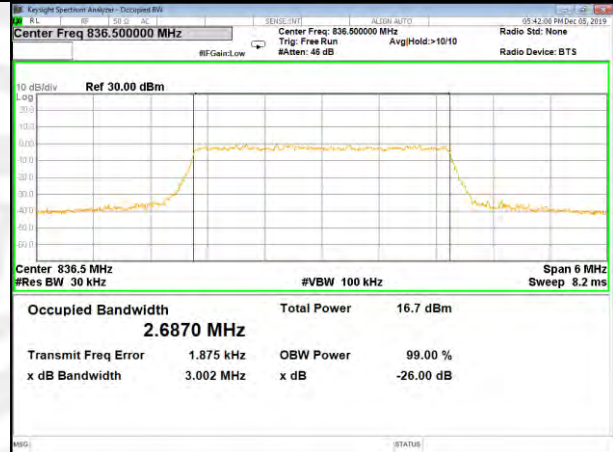

LTE_FDD_BAND-5

LTE_FDD_BAND-5

B5_QPSK_3M_Low_26BW-99%

B5_Q16_3M_Low_26BW-99%

B5_QPSK_3M_Mid_26BW-99%

B5_Q16_3M_Mid_26BW-99%

B5_QPSK_3M_High_26BW-99%

B5_Q16_3M_High_26BW-99%