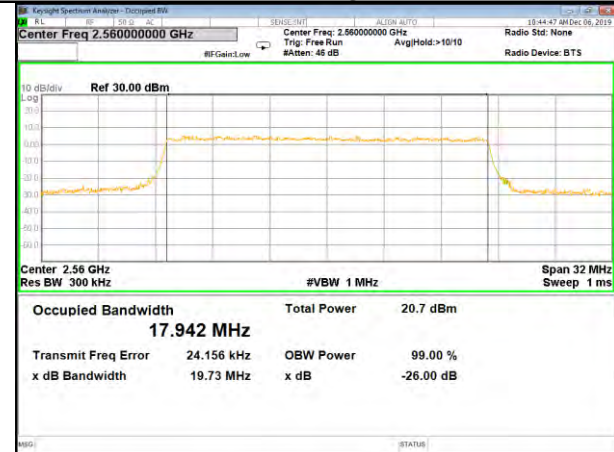

LTE_FDD_BAND-7

LTE_FDD_BAND-7

B7_QPSK_20M_Low_26BW-99%

B7_Q16_20M_Low_26BW-99%

B7_QPSK_20M_Mid_26BW-99%

B7_Q16_20M_Mid_26BW-99%

B7_QPSK_20M_High_26BW-99%

B7_Q16_20M_High_26BW-99%