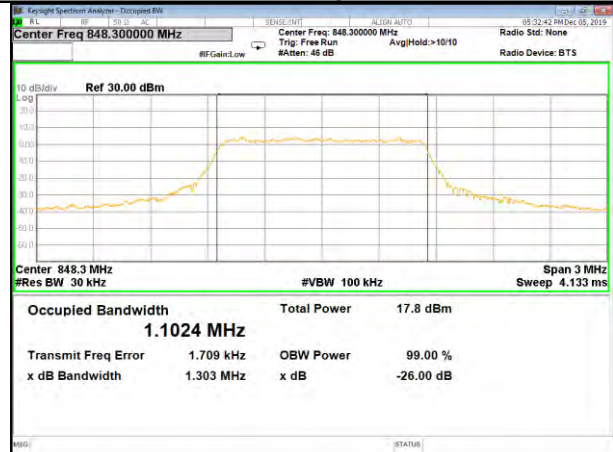

LTE_FDD_BAND-5

LTE_FDD_BAND-5

B5_QPSK_1.4M_Low_26BW-99%

B5_Q16_1.4M_Low_26BW-99%

B5_QPSK_1.4M_Mid_26BW-99%

B5_Q16_1.4M_Mid_26BW-99%

B5_QPSK_1.4M_High_26BW-99%

B5_Q16_1.4M_High_26BW-99%