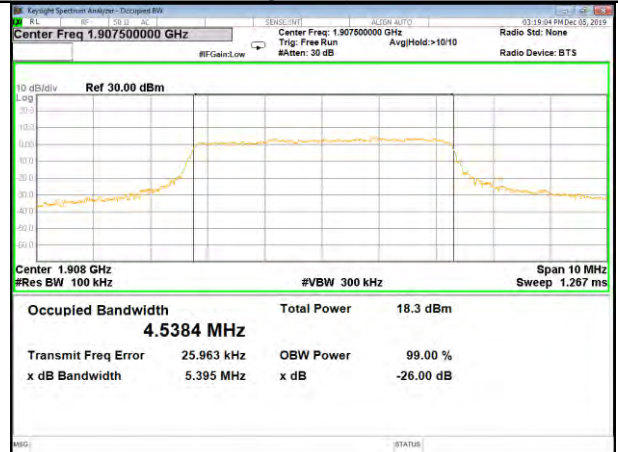

LTE_FDD_BAND-2

LTE_FDD_BAND-2

QPSK_5M_Lower_(26BW and 99%)

16QAM_5M_Lower_(26BW and 99%)

QPSK_5M_Middle_(26BW and 99%)

16QAM_5M_Middle_(26BW and 99%)

QPSK_5M_Higher_(26BW and 99%)

16QAM_5M_Higher_(26BW and 99%)