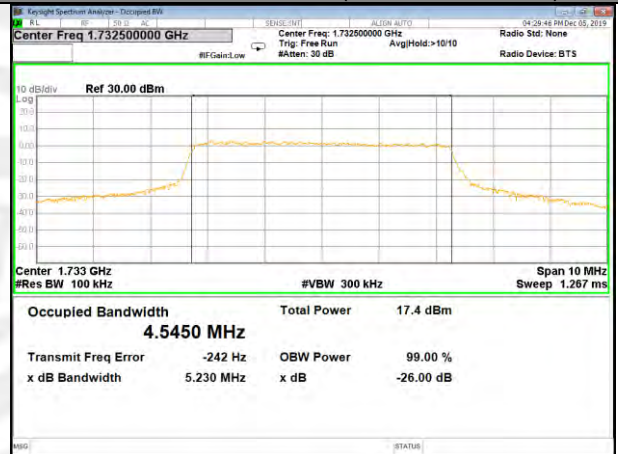

LTE_FDD_BAND-4

LTE_FDD_BAND-4

QPSK_5M_Lower_(26BW and 99%)

16QAM_5M_Lower_(26BW and 99%)

QPSK_5M_Middle_(26BW and 99%)

16QAM_5M_Middle_(26BW and 99%)

QPSK_5M_Higher_(26BW and 99%)

16QAM_5M_Higher_(26BW and 99%)