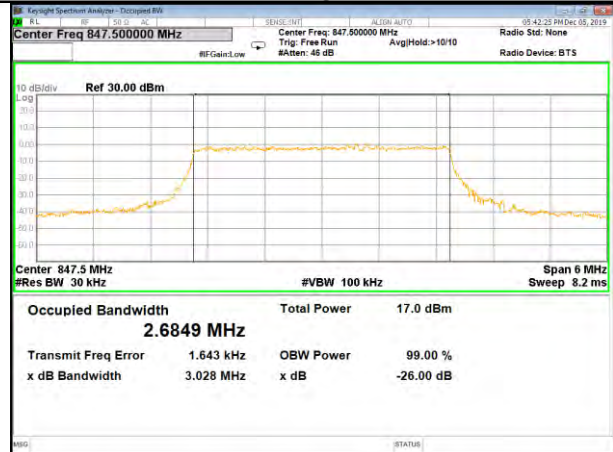

LTE_FDD_BAND-5

LTE_FDD_BAND-5

B5_QPSK_3M_Low_26BW-99%

B5_Q16_3M_Low_26BW-99%

B5_QPSK_3M_Mid_26BW-99%

B5_Q16_3M_Mid_26BW-99%

B5_QPSK_3M_High_26BW-99%

B5_Q16_3M_High_26BW-99%