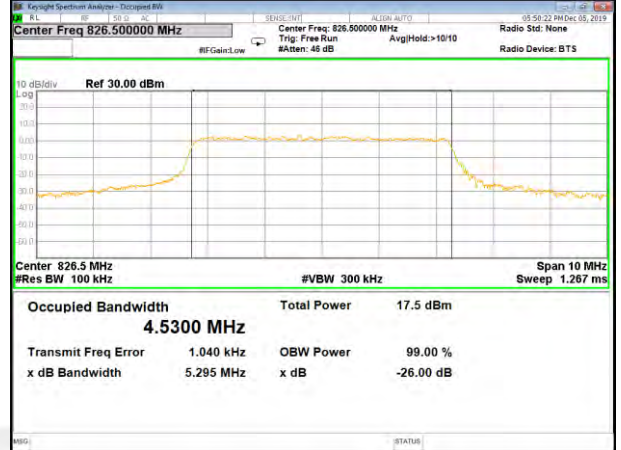

B5_Q16_5M_Low_26BW-99%