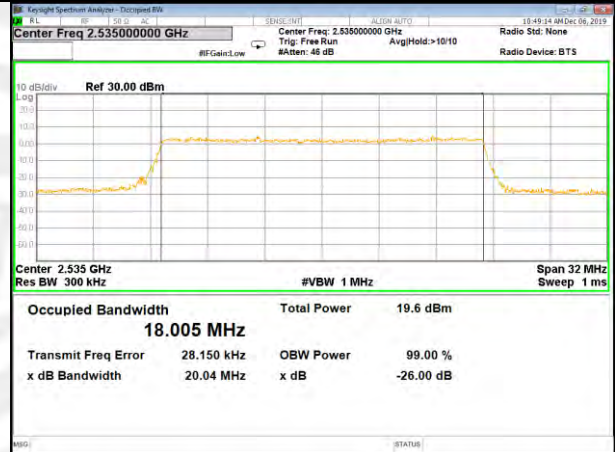

LTE_FDD_BAND-7

LTE_FDD_BAND-7

B7_QPSK_20M_Low_26BW-99%

B7_Q16_20M_Low_26BW-99%

B7_QPSK_20M_Mid_26BW-99%

B7_Q16_20M_Mid_26BW-99%

B7_QPSK_20M_High_26BW-99%

B7_Q16_20M_High_26BW-99%