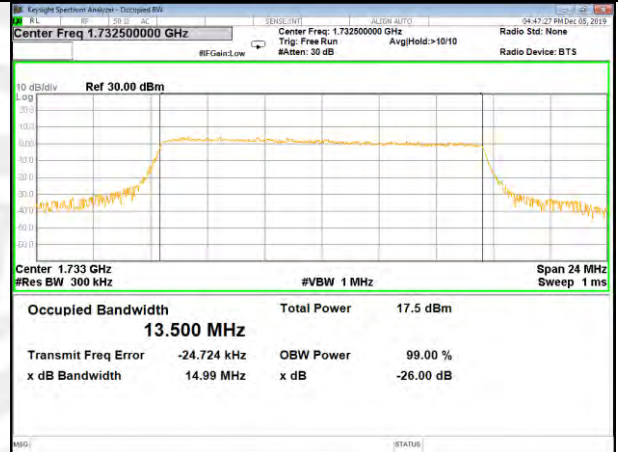

LTE_FDD_BAND-4

LTE_FDD_BAND-4

QPSK_15M_Lower_(26BW and 99%)

16QAM_15M_Lower_(26BW and 99%)

QPSK_15M_Middle_(26BW and 99%)

16QAM_15M_Middle_(26BW and 99%)

QPSK_15M_Higher_(26BW and 99%)

16QAM_15M_Higher_(26BW and 99%)