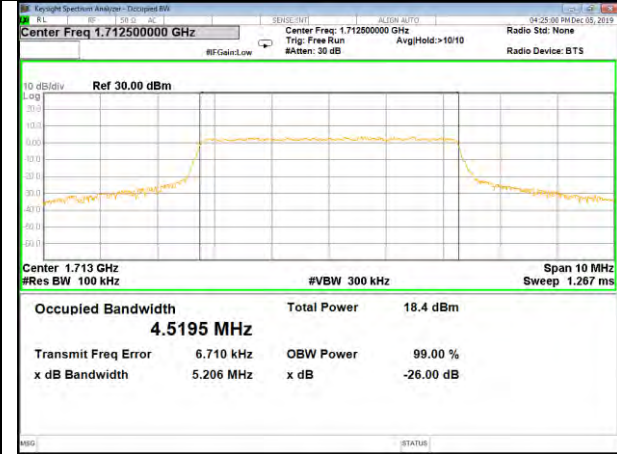

LTE_FDD_BAND-4

LTE_FDD_BAND-4

QPSK_5M_Lower_(26BW and 99%)