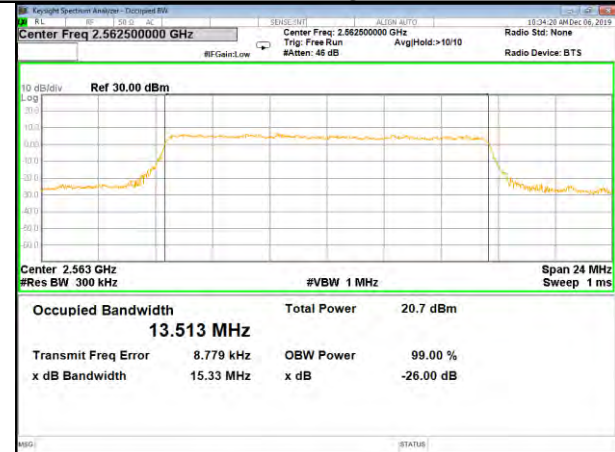

LTE_FDD_BAND-7

LTE_FDD_BAND-7

B7_QPSK_15M_Low_26BW-99%

B7_Q16_15M_Low_26BW-99%

B7_QPSK_15M_Mid_26BW-99%

B7_Q16_15M_Mid_26BW-99%

B7_QPSK_15M_High_26BW-99%

B7_Q16_15M_High_26BW-99%