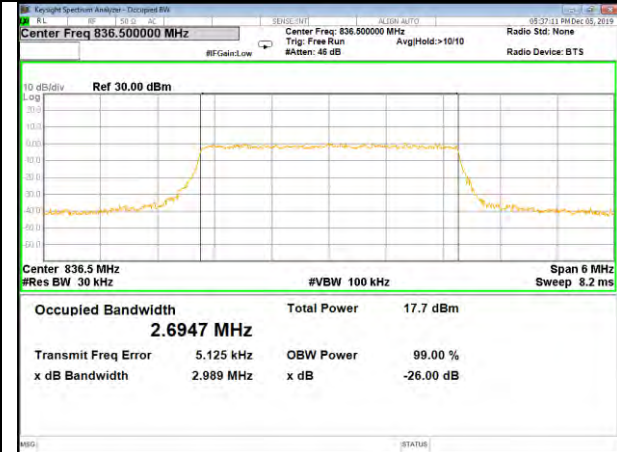

LTE_FDD_BAND-5

LTE_FDD_BAND-5

B5_QPSK_3M_Low_26BW-99%

B5_Q16_3M_Low_26BW-99%

B5_QPSK_3M_Mid_26BW-99%

B5_Q16_3M_Mid_26BW-99%

B5_QPSK_3M_High_26BW-99%

B5_Q16_3M_High_26BW-99%