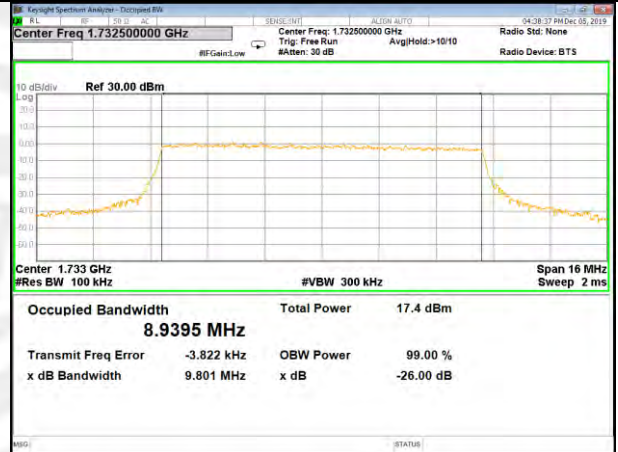

LTE_FDD_BAND-4

LTE_FDD_BAND-4

QPSK_10M_Lower_(26BW and 99%)

16QAM_10M_Lower_(26BW and 99%)

QPSK_10M_Middle_(26BW and 99%)

16QAM_10M_Middle_(26BW and 99%)

QPSK_10M_Higher_(26BW and 99%)

16QAM_10M_Higher_(26BW and 99%)