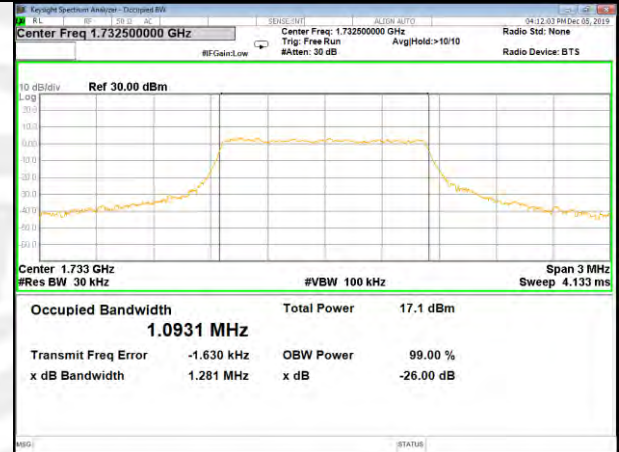

LTE_FDD_BAND-4

LTE_FDD_BAND-4

QPSK_1.4M_Lower_(26BW and 99%)

16QAM_1.4M_Lower_(26BW and 99%)

QPSK_1.4M_Middle_(26BW and 99%)

16QAM_1.4M_Middle_(26BW and 99%)

QPSK_1.4M_Higher_(26BW and 99%)

16QAM_1.4M_Higher_(26BW and 99%)