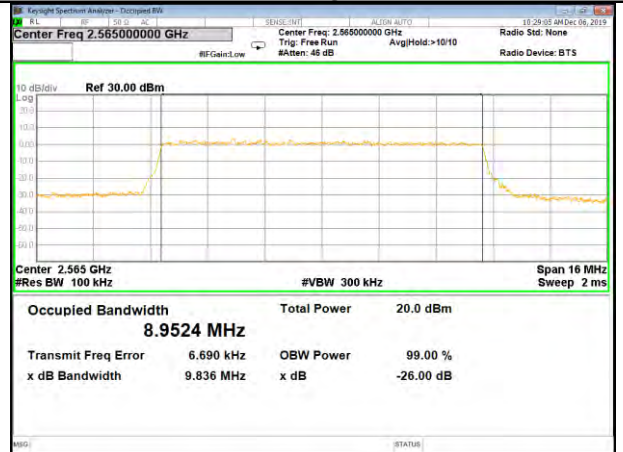

LTE_FDD_BAND-7

LTE_FDD_BAND-7

B7_QPSK_10M_Low_26BW-99%

B7_Q16_10M_Low_26BW-99%

B7_QPSK_10M_Mid_26BW-99%

B7_Q16_10M_Mid_26BW-99%

B7_QPSK_10M_High_26BW-99%

B7_Q16_10M_High_26BW-99%