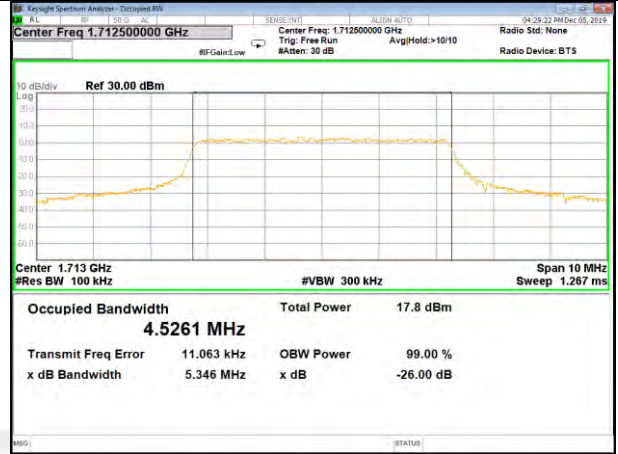

16QAM_5M_Lower_(26BW and 99%)