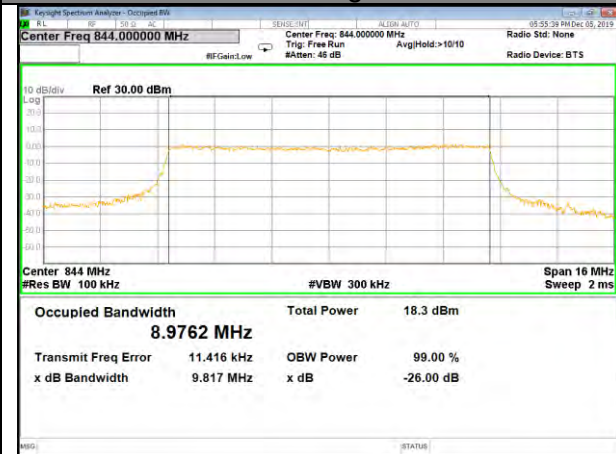

LTE_FDD_BAND-5

LTE_FDD_BAND-5

B5_QPSK_10M_Low_26BW-99%

B5_Q16_10M_Low_26BW-99%

B5_QPSK_10M_Mid_26BW-99%

B5_Q16_10M_Mid_26BW-99%

B5_QPSK_10M_High_26BW-99%

B5_Q16_10M_High_26BW-99%