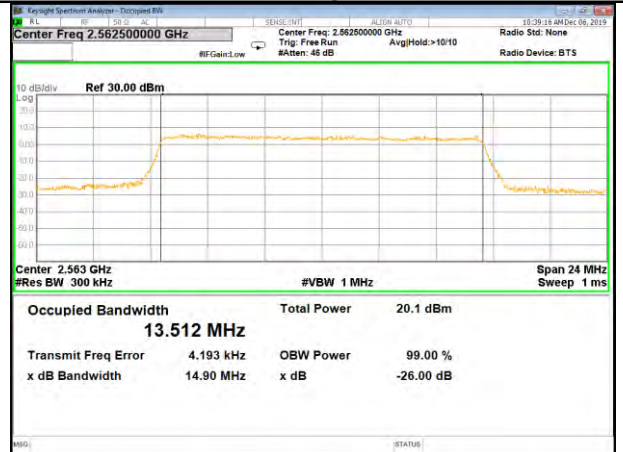

LTE_FDD_BAND-7

LTE_FDD_BAND-7

B7_QPSK_15M_Low_26BW-99%

B7_Q16_15M_Low_26BW-99%

B7_QPSK_15M_Mid_26BW-99%

B7_Q16_15M_Mid_26BW-99%

B7_QPSK_15M_High_26BW-99%

B7_Q16_15M_High_26BW-99%