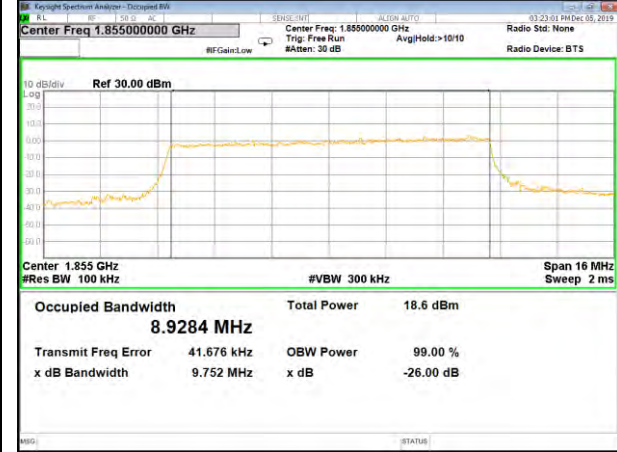

LTE_FDD_BAND-2

LTE_FDD_BAND-2

QPSK_3M_Lower_(26BW and 99%)

16QAM_3M_Lower_(26BW and 99%)

QPSK_3M_Middle_(26BW and 99%)

16QAM_3M_Middle_(26BW and 99%)

QPSK_3M_Higher_(26BW and 99%)

16QAM_3M_Higher_(26BW and 99%)

LTE_FDD_BAND-2

LTE_FDD_BAND-2

QPSK_5M_Lower_(26BW and 99%)

16QAM_5M_Lower_(26BW and 99%)

QPSK_5M_Middle_(26BW and 99%)

16QAM_5M_Middle_(26BW and 99%)

QPSK_5M_Higher_(26BW and 99%)

16QAM_5M_Higher_(26BW and 99%)

LTE_FDD_BAND-2

LTE_FDD_BAND-2

QPSK_10M_Lower_(26BW and 99%)

16QAM_10M_Lower_(26BW and 99%)

QPSK_10M_Middle_(26BW and 99%)

16QAM_10M_Middle_(26BW and 99%)

QPSK_10M_Higher_(26BW and 99%)

16QAM_10M_Higher_(26BW and 99%)