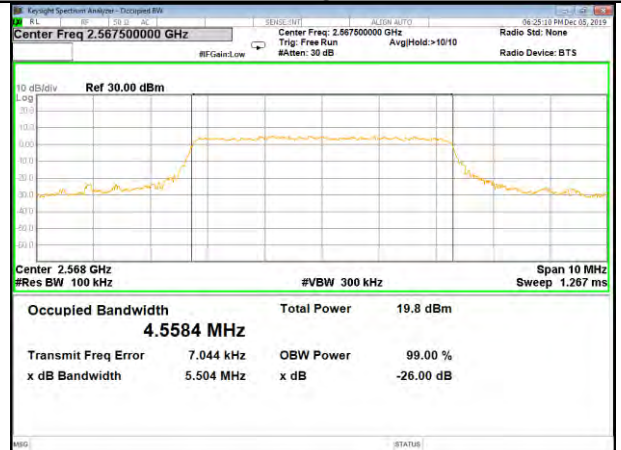

LTE_FDD_BAND-7

LTE_FDD_BAND-7

B7_QPSK_5M_Low_26BW-99%

B7_Q16_5M_Low_26BW-99%

B7_QPSK_5M_Mid_26BW-99%

B7_Q16_5M_Mid_26BW-99%

B7_QPSK_5M_High_26BW-99%

B7_Q16_5M_High_26BW-99%