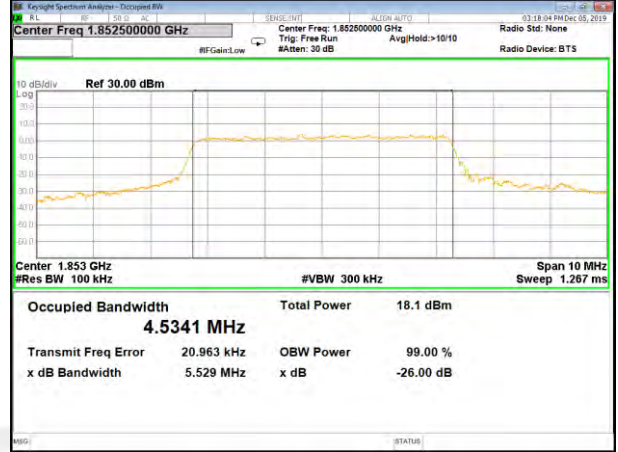

26BW and 99%
LTE_FDD_BAND-2

LTE_FDD_BAND-2

QPSK_1.4M_Lower_(26BW and 99%)

16QAM_1.4M_Lower_(26BW and 99%)

QPSK_1.4M_Middle_(26BW and 99%)

16QAM_1.4M_Middle_(26BW and 99%)

QPSK_1.4M_Higher_(26BW and 99%)

16QAM_1.4M_Higher_(26BW and 99%)

LTE_FDD_BAND-2

LTE_FDD_BAND-2

QPSK_3M_Lower_(26BW and 99%)

16QAM_3M_Lower_(26BW and 99%)

QPSK_3M_Middle_(26BW and 99%)

16QAM_3M_Middle_(26BW and 99%)

QPSK_3M_Higher_(26BW and 99%)

16QAM_3M_Higher_(26BW and 99%)

LTE_FDD_BAND-2

LTE_FDD_BAND-2

QPSK_5M_Lower_(26BW and 99%)

16QAM_5M_Lower_(26BW and 99%)

QPSK_5M_Middle_(26BW and 99%)

16QAM_5M_Middle_(26BW and 99%)

QPSK_5M_Higher_(26BW and 99%)

16QAM_5M_Higher_(26BW and 99%)