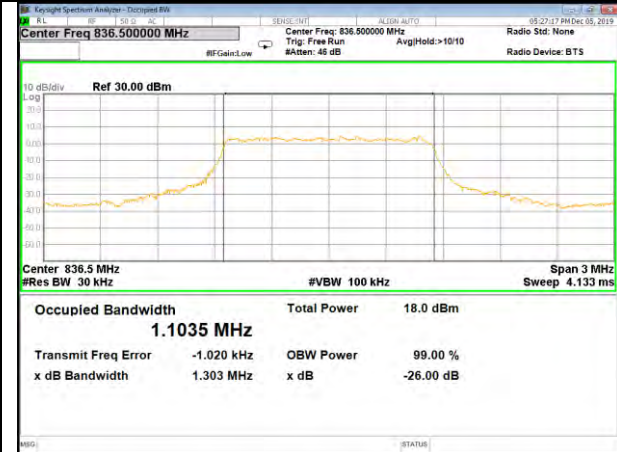

LTE_FDD_BAND-5

LTE_FDD_BAND-5

B5_QPSK_1.4M_Low_26BW-99%

B5_Q16_1.4M_Low_26BW-99%

B5_QPSK_1.4M_Mid_26BW-99%

B5_Q16_1.4M_Mid_26BW-99%

B5_QPSK_1.4M_High_26BW-99%

B5_Q16_1.4M_High_26BW-99%