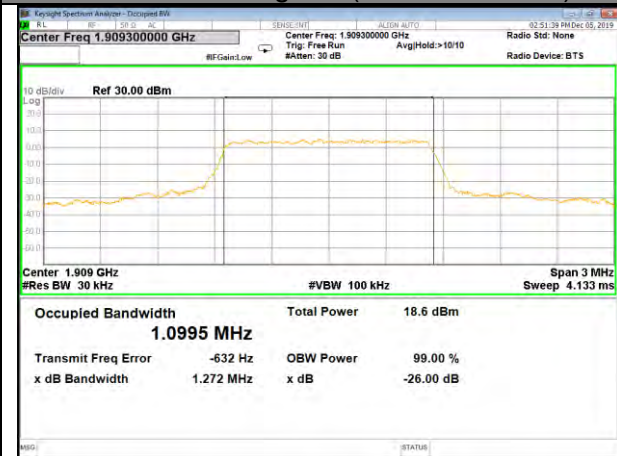

26BW and 99%
LTE_FDD_BAND-2

LTE_FDD_BAND-2

QPSK_1.4M_Lower_(26BW and 99%)

16QAM_1.4M_Lower_(26BW and 99%)

QPSK_1.4M_Middle_(26BW and 99%)

16QAM_1.4M_Middle_(26BW and 99%)

QPSK_1.4M_Higher_(26BW and 99%)

16QAM_1.4M_Higher_(26BW and 99%)

LTE_FDD_BAND-2

LTE_FDD_BAND-2

QPSK_3M_Lower_(26BW and 99%)

16QAM_3M_Lower_(26BW and 99%)

QPSK_3M_Middle_(26BW and 99%)

16QAM_3M_Middle_(26BW and 99%)

QPSK_3M_Higher_(26BW and 99%)

16QAM_3M_Higher_(26BW and 99%)