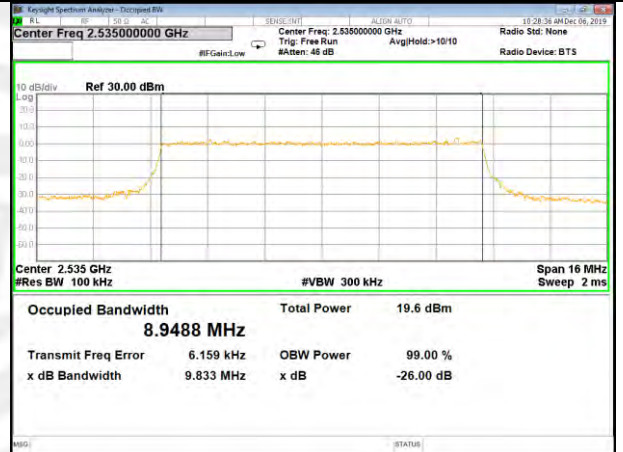

LTE_FDD_BAND-7

LTE_FDD_BAND-7

B7_QPSK_10M_Low_26BW-99%

B7_Q16_10M_Low_26BW-99%

B7_QPSK_10M_Mid_26BW-99%

B7_Q16_10M_Mid_26BW-99%

B7_QPSK_10M_High_26BW-99%

B7_Q16_10M_High_26BW-99%