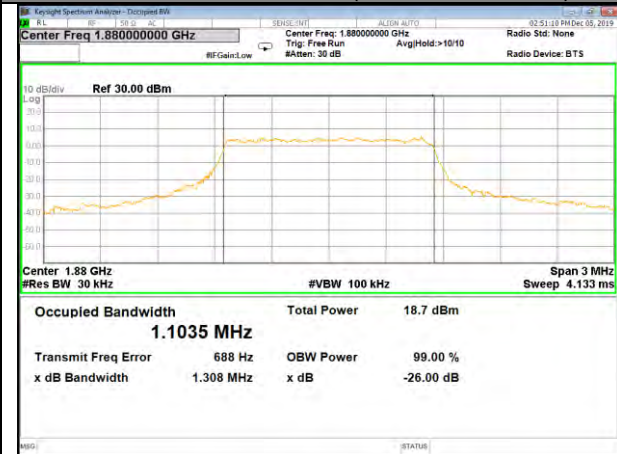

26BW and 99%
LTE_FDD_BAND-2

LTE_FDD_BAND-2

QPSK_1.4M_Lower_(26BW and 99%)

16QAM_1.4M_Lower_(26BW and 99%)

QPSK_1.4M_Middle_(26BW and 99%)

16QAM_1.4M_Middle_(26BW and 99%)

QPSK_1.4M_Higher_(26BW and 99%)

16QAM_1.4M_Higher_(26BW and 99%)

LTE_FDD_BAND-2

LTE_FDD_BAND-2

QPSK_3M_Lower_(26BW and 99%)

16QAM_3M_Lower_(26BW and 99%)

QPSK_3M_Middle_(26BW and 99%)

16QAM_3M_Middle_(26BW and 99%)

QPSK_3M_Higher_(26BW and 99%)

16QAM_3M_Higher_(26BW and 99%)