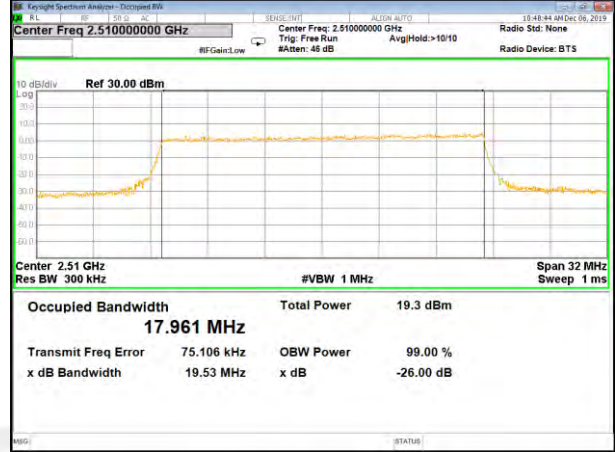

B7_Q16_20M_Low_26BW-99%