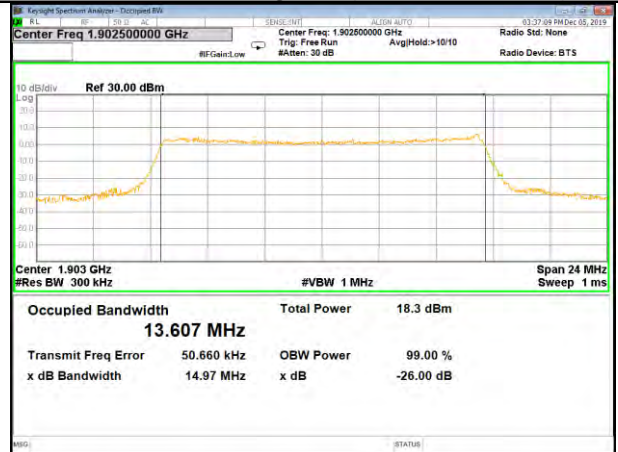

LTE_FDD_BAND-2

LTE_FDD_BAND-2

QPSK_15M_Lower_(26BW and 99%)

16QAM_15M_Lower_(26BW and 99%)

QPSK_15M_Middle_(26BW and 99%)

16QAM_15M_Middle_(26BW and 99%)

QPSK_15M_Higher_(26BW and 99%)

16QAM_15M_Higher_(26BW and 99%)