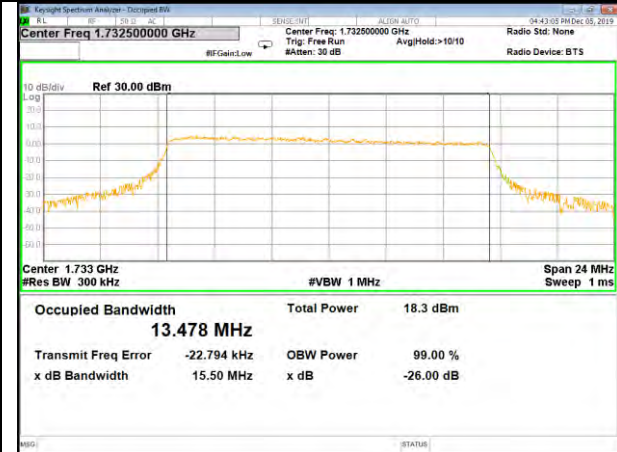

LTE_FDD_BAND-4

LTE_FDD_BAND-4

QPSK_15M_Lower_(26BW and 99%)

16QAM_15M_Lower_(26BW and 99%)

QPSK_15M_Middle_(26BW and 99%)

16QAM_15M_Middle_(26BW and 99%)

QPSK_15M_Higher_(26BW and 99%)

16QAM_15M_Higher_(26BW and 99%)