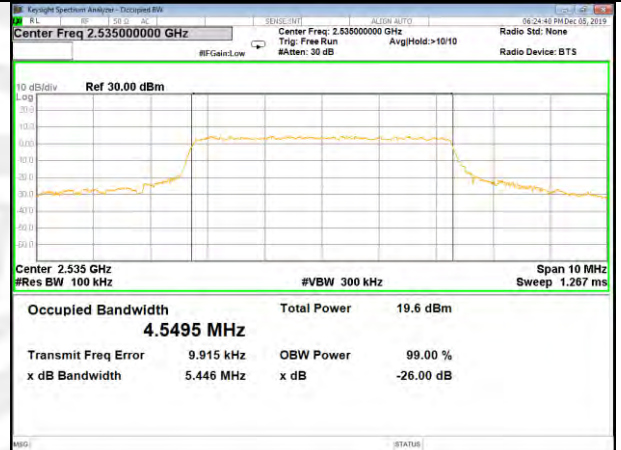

LTE_FDD_BAND-7

LTE_FDD_BAND-7

B7_QPSK_5M_Low_26BW-99%

B7_Q16_5M_Low_26BW-99%

B7_QPSK_5M_Mid_26BW-99%

B7_Q16_5M_Mid_26BW-99%

B7_QPSK_5M_High_26BW-99%

B7_Q16_5M_High_26BW-99%