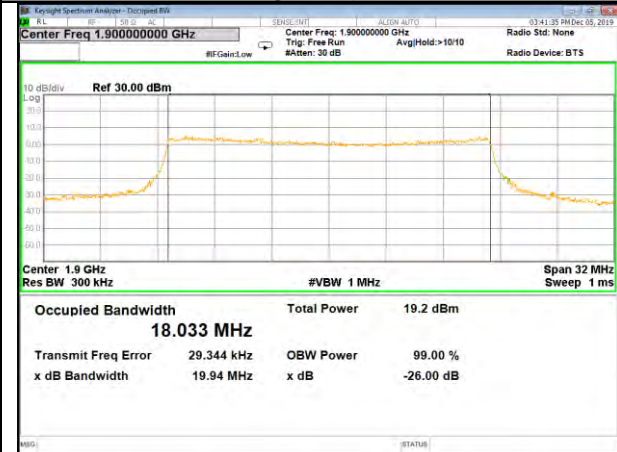

LTE_FDD_BAND-2

LTE_FDD_BAND-2

QPSK_20M_Lower_(26BW and 99%)

16QAM_20M_Lower_(26BW and 99%)

QPSK_20M_Middle_(26BW and 99%)

16QAM_20M_Middle_(26BW and 99%)

QPSK_20M_Higher_(26BW and 99%)

16QAM_20M_Higher_(26BW and 99%)