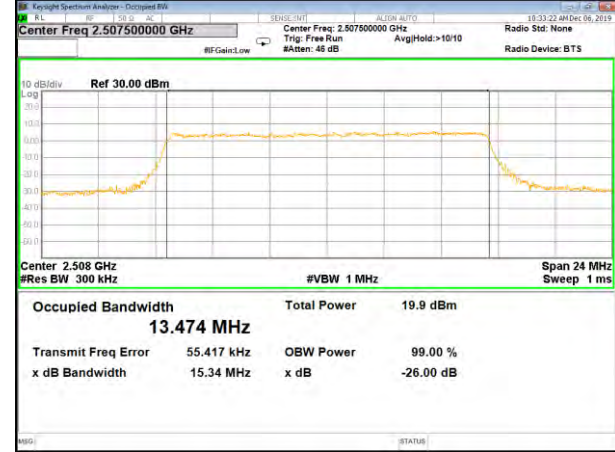

LTE_FDD_BAND-7

LTE_FDD_BAND-7

B7_QPSK_15M_Low_26BW-99%