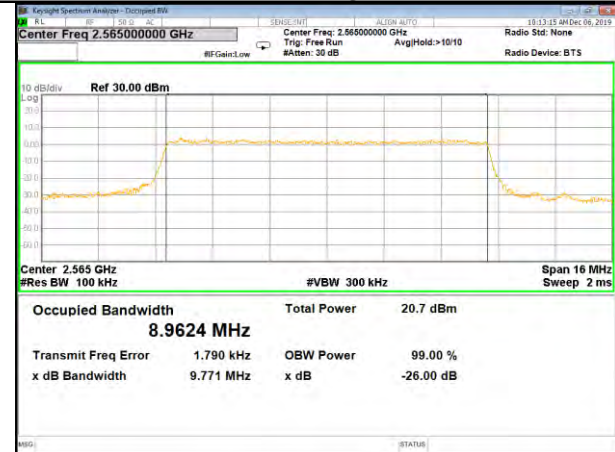

LTE_FDD_BAND-7

LTE_FDD_BAND-7

B7_QPSK_10M_Low_26BW-99%

B7_Q16_10M_Low_26BW-99%

B7_QPSK_10M_Mid_26BW-99%

B7_Q16_10M_Mid_26BW-99%

B7_QPSK_10M_High_26BW-99%

B7_Q16_10M_High_26BW-99%