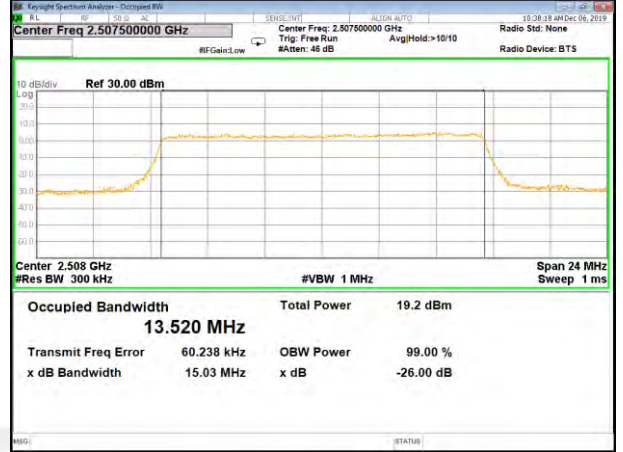

B7_Q16_15M_Low_26BW-99%