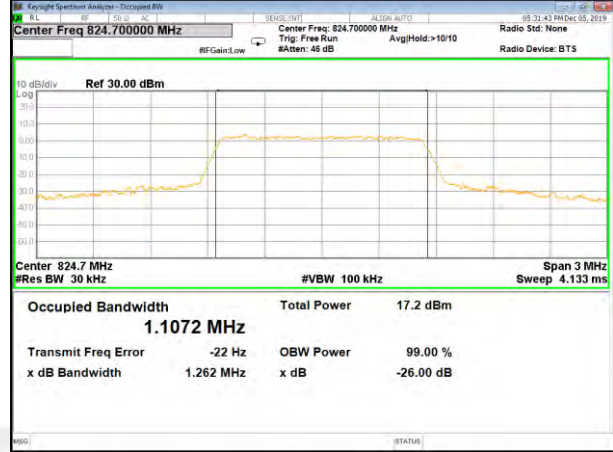

LTE_FDD_BAND-4

LTE_FDD_BAND-4

QPSK_20M_Lower_(26BW and 99%)

16QAM_20M_Lower_(26BW and 99%)

QPSK_20M_Middle_(26BW and 99%)

16QAM_20M_Middle_(26BW and 99%)

QPSK_20M_Higher_(26BW and 99%)

16QAM_20M_Higher_(26BW and 99%)

LTE_FDD_BAND-5

LTE_FDD_BAND-5

B5_QPSK_1.4M_Low_26BW-99%

B5_Q16_1.4M_Low_26BW-99%

B5_QPSK_1.4M_Mid_26BW-99%

B5_Q16_1.4M_Mid_26BW-99%

B5_QPSK_1.4M_High_26BW-99%

B5_Q16_1.4M_High_26BW-99%