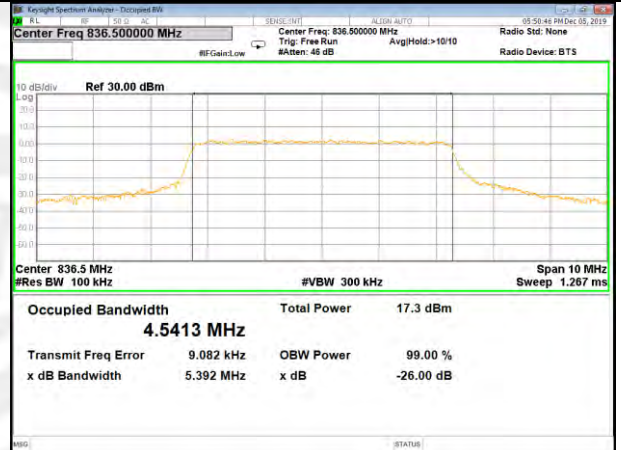

LTE_FDD_BAND-5

LTE_FDD_BAND-5

B5_QPSK_5M_Low_26BW-99%

B5_Q16_5M_Low_26BW-99%

B5_QPSK_5M_Mid_26BW-99%

B5_Q16_5M_Mid_26BW-99%

B5_QPSK_5M_High_26BW-99%

B5_Q16_5M_High_26BW-99%