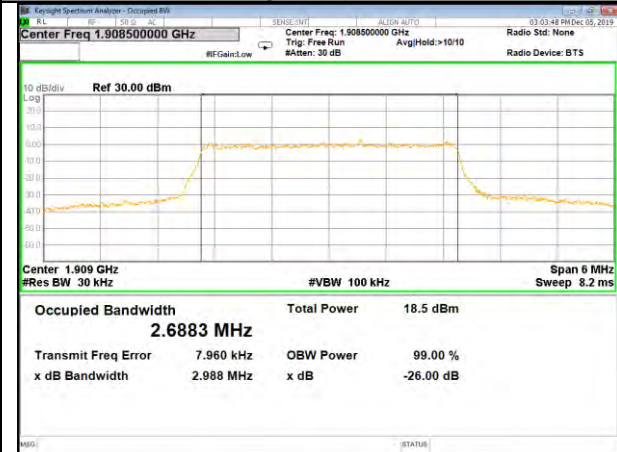

LTE_FDD_BAND-2

LTE_FDD_BAND-2

QPSK_3M_Lower_(26BW and 99%)

16QAM_3M_Lower_(26BW and 99%)

QPSK_3M_Middle_(26BW and 99%)

16QAM_3M_Middle_(26BW and 99%)

QPSK_3M_Higher_(26BW and 99%)

16QAM_3M_Higher_(26BW and 99%)

LTE_FDD_BAND-2

LTE_FDD_BAND-2

QPSK_5M_Lower_(26BW and 99%)

16QAM_5M_Lower_(26BW and 99%)

QPSK_5M_Middle_(26BW and 99%)

16QAM_5M_Middle_(26BW and 99%)

QPSK_5M_Higher_(26BW and 99%)

16QAM_5M_Higher_(26BW and 99%)