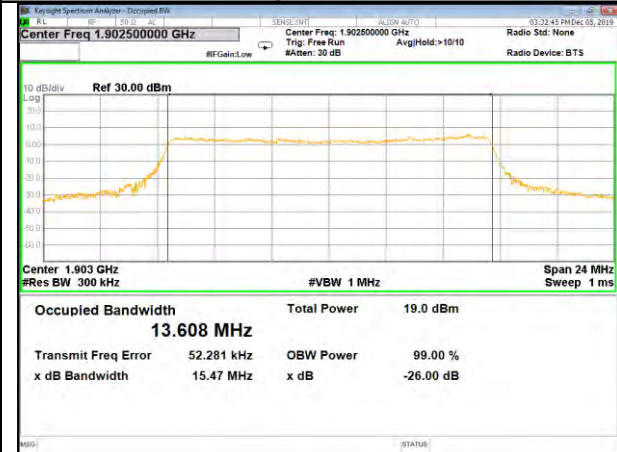

LTE_FDD_BAND-2

LTE_FDD_BAND-2

QPSK_15M_Lower_(26BW and 99%)

16QAM_15M_Lower_(26BW and 99%)

QPSK_15M_Middle_(26BW and 99%)

16QAM_15M_Middle_(26BW and 99%)

QPSK_15M_Higher_(26BW and 99%)

16QAM_15M_Higher_(26BW and 99%)

LTE_FDD_BAND-2

LTE_FDD_BAND-2

QPSK_20M_Lower_(26BW and 99%)

16QAM_20M_Lower_(26BW and 99%)

QPSK_20M_Middle_(26BW and 99%)

16QAM_20M_Middle_(26BW and 99%)

QPSK_20M_Higher_(26BW and 99%)

16QAM_20M_Higher_(26BW and 99%)