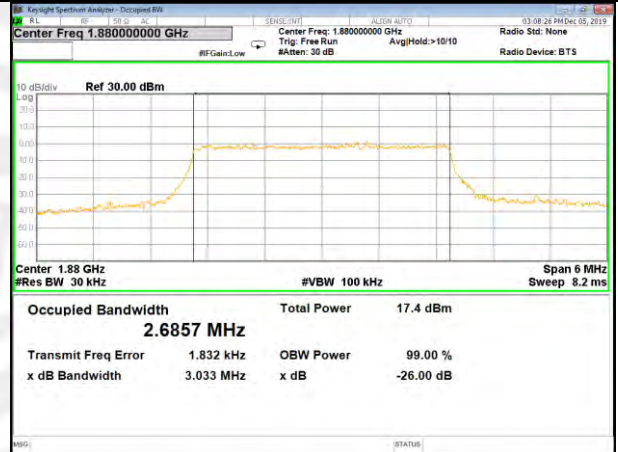

26BW and 99%
LTE_FDD_BAND-2

LTE_FDD_BAND-2

QPSK_1.4M_Lower_(26BW and 99%)

16QAM_1.4M_Lower_(26BW and 99%)

QPSK_1.4M_Middle_(26BW and 99%)

16QAM_1.4M_Middle_(26BW and 99%)

QPSK_1.4M_Higher_(26BW and 99%)

16QAM_1.4M_Higher_(26BW and 99%)

LTE_FDD_BAND-2

LTE_FDD_BAND-2

QPSK_3M_Lower_(26BW and 99%)

16QAM_3M_Lower_(26BW and 99%)

QPSK_3M_Middle_(26BW and 99%)

16QAM_3M_Middle_(26BW and 99%)

QPSK_3M_Higher_(26BW and 99%)

16QAM_3M_Higher_(26BW and 99%)

LTE_FDD_BAND-2

LTE_FDD_BAND-2

QPSK_5M_Lower_(26BW and 99%)

16QAM_5M_Lower_(26BW and 99%)

QPSK_5M_Middle_(26BW and 99%)

16QAM_5M_Middle_(26BW and 99%)

QPSK_5M_Higher_(26BW and 99%)

16QAM_5M_Higher_(26BW and 99%)