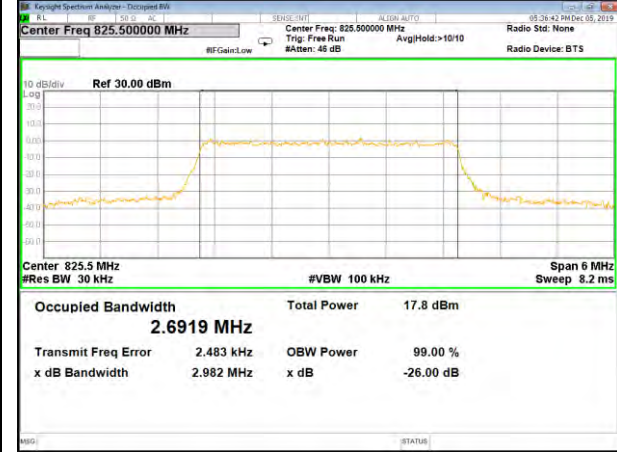

LTE_FDD_BAND-5

LTE_FDD_BAND-5

B5_QPSK_3M_Low_26BW-99%