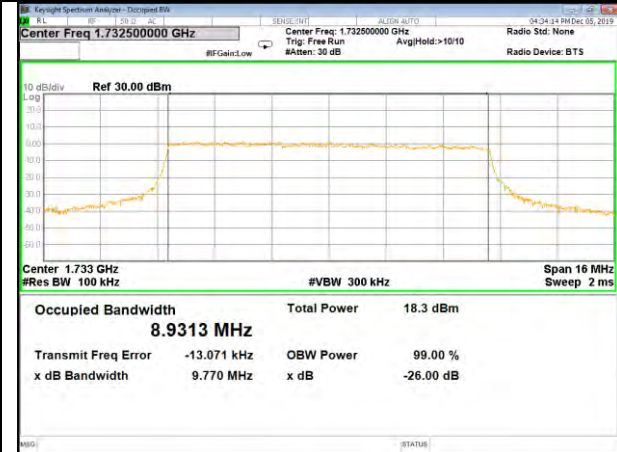

LTE_FDD_BAND-4

LTE_FDD_BAND-4

QPSK_10M_Lower_(26BW and 99%)

16QAM_10M_Lower_(26BW and 99%)

QPSK_10M_Middle_(26BW and 99%)

16QAM_10M_Middle_(26BW and 99%)

QPSK_10M_Higher_(26BW and 99%)

16QAM_10M_Higher_(26BW and 99%)