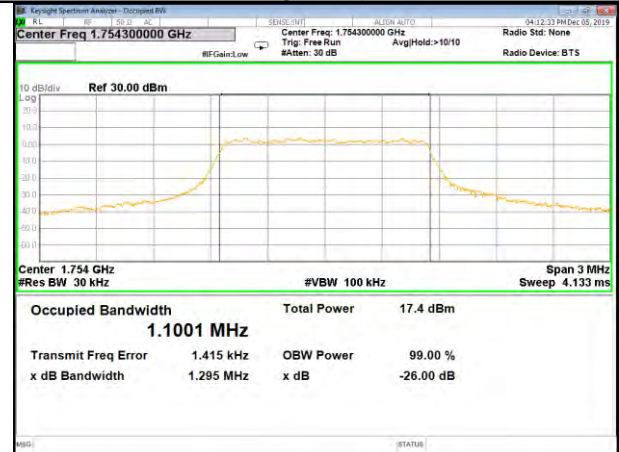

LTE_FDD_BAND-4

LTE_FDD_BAND-4

QPSK_1.4M_Lower_(26BW and 99%)

16QAM_1.4M_Lower_(26BW and 99%)

QPSK_1.4M_Middle_(26BW and 99%)

16QAM_1.4M_Middle_(26BW and 99%)

QPSK_1.4M_Higher_(26BW and 99%)

16QAM_1.4M_Higher_(26BW and 99%)