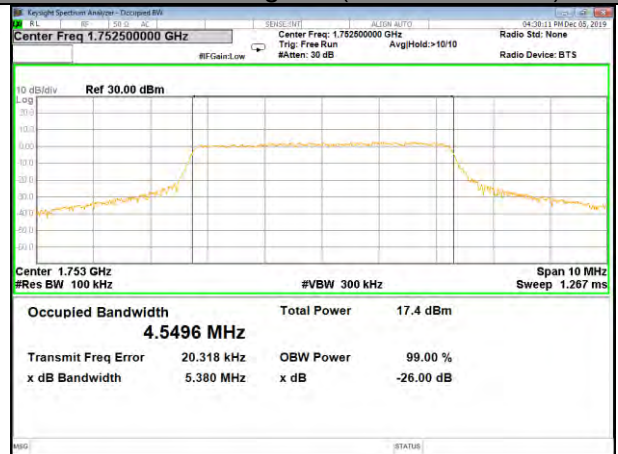

LTE_FDD_BAND-4

LTE_FDD_BAND-4

QPSK_5M_Lower_(26BW and 99%)

16QAM_5M_Lower_(26BW and 99%)

QPSK_5M_Middle_(26BW and 99%)

16QAM_5M_Middle_(26BW and 99%)

QPSK_5M_Higher_(26BW and 99%)

16QAM_5M_Higher_(26BW and 99%)