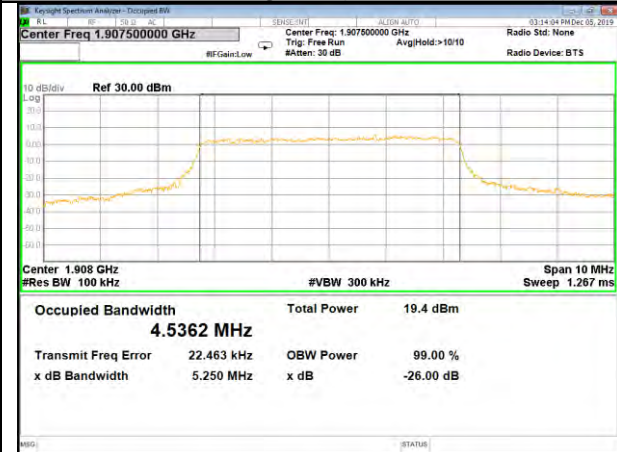

LTE_FDD_BAND-2

LTE_FDD_BAND-2

QPSK_5M_Lower_(26BW and 99%)

16QAM_5M_Lower_(26BW and 99%)

QPSK_5M_Middle_(26BW and 99%)

16QAM_5M_Middle_(26BW and 99%)

QPSK_5M_Higher_(26BW and 99%)

16QAM_5M_Higher_(26BW and 99%)

LTE_FDD_BAND-2

LTE_FDD_BAND-2

QPSK_10M_Lower_(26BW and 99%)

16QAM_10M_Lower_(26BW and 99%)

QPSK_10M_Middle_(26BW and 99%)

16QAM_10M_Middle_(26BW and 99%)

QPSK_10M_Higher_(26BW and 99%)

16QAM_10M_Higher_(26BW and 99%)