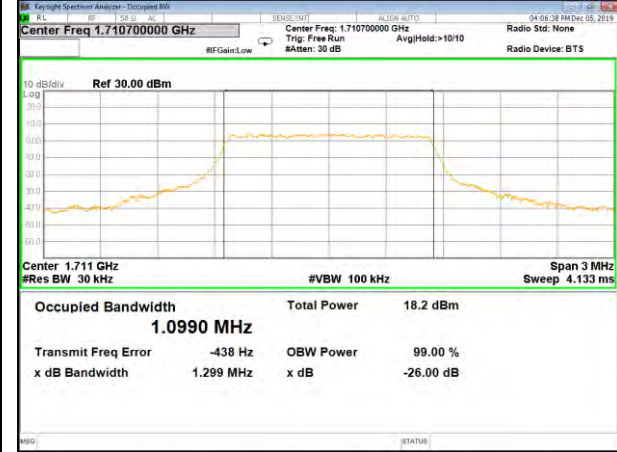

LTE_FDD_BAND-4

LTE_FDD_BAND-4

QPSK_1.4M_Lower_(26BW and 99%)