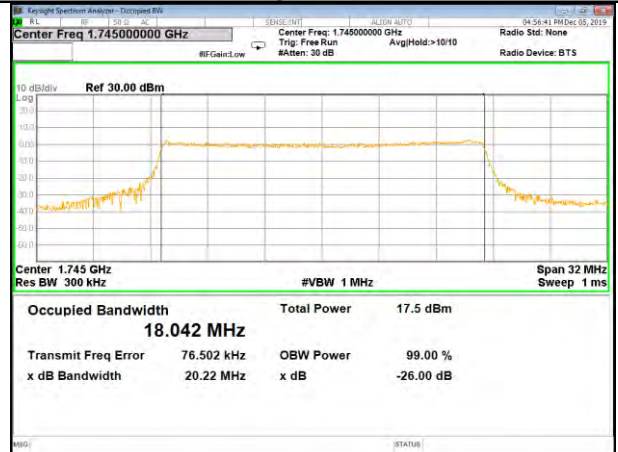

LTE_FDD_BAND-4

LTE_FDD_BAND-4

QPSK_20M_Lower_(26BW and 99%)

16QAM_20M_Lower_(26BW and 99%)

QPSK_20M_Middle_(26BW and 99%)

16QAM_20M_Middle_(26BW and 99%)

QPSK_20M_Higher_(26BW and 99%)

16QAM_20M_Higher_(26BW and 99%)