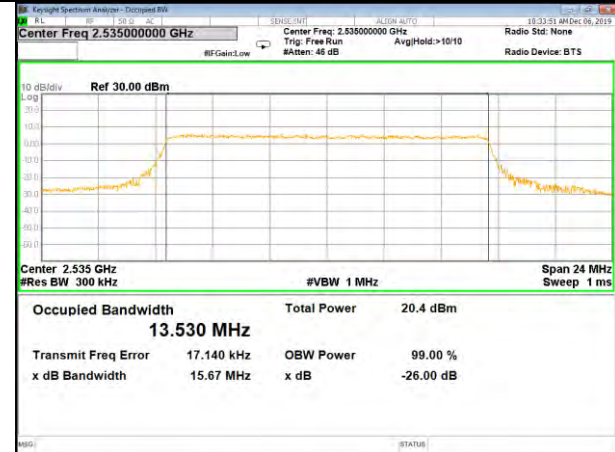

LTE_FDD_BAND-7

LTE_FDD_BAND-7

B7_QPSK_15M_Low_26BW-99%

B7_Q16_15M_Low_26BW-99%

B7_QPSK_15M_Mid_26BW-99%

B7_Q16_15M_Mid_26BW-99%

B7_QPSK_15M_High_26BW-99%

B7_Q16_15M_High_26BW-99%