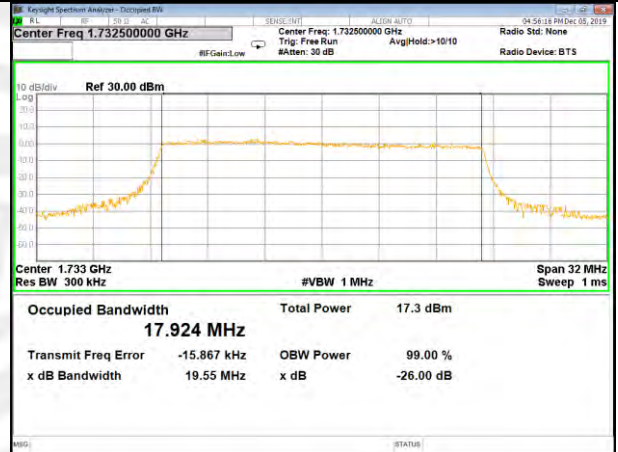

LTE_FDD_BAND-4

LTE_FDD_BAND-4

QPSK_20M_Lower_(26BW and 99%)

16QAM_20M_Lower_(26BW and 99%)

QPSK_20M_Middle_(26BW and 99%)

16QAM_20M_Middle_(26BW and 99%)

QPSK_20M_Higher_(26BW and 99%)

16QAM_20M_Higher_(26BW and 99%)