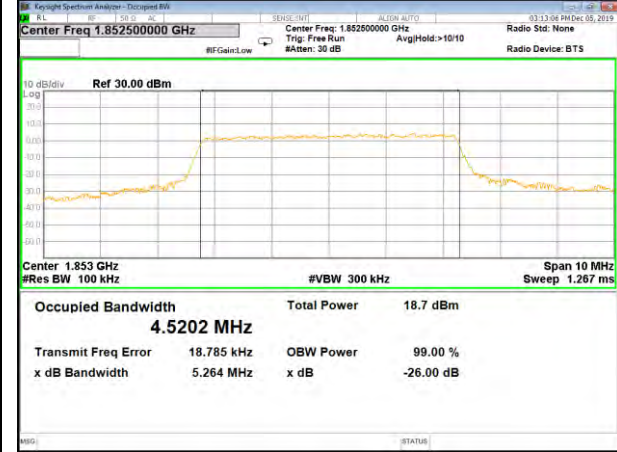

26BW and 99%
LTE_FDD_BAND-2

LTE_FDD_BAND-2

QPSK_1.4M_Lower_(26BW and 99%)

16QAM_1.4M_Lower_(26BW and 99%)

QPSK_1.4M_Middle_(26BW and 99%)

16QAM_1.4M_Middle_(26BW and 99%)

QPSK_1.4M_Higher_(26BW and 99%)

16QAM_1.4M_Higher_(26BW and 99%)

LTE_FDD_BAND-2

LTE_FDD_BAND-2

QPSK_3M_Lower_(26BW and 99%)

16QAM_3M_Lower_(26BW and 99%)

QPSK_3M_Middle_(26BW and 99%)

16QAM_3M_Middle_(26BW and 99%)

QPSK_3M_Higher_(26BW and 99%)

16QAM_3M_Higher_(26BW and 99%)

LTE_FDD_BAND-2

LTE_FDD_BAND-2

QPSK_5M_Lower_(26BW and 99%)

16QAM_5M_Lower_(26BW and 99%)

QPSK_5M_Middle_(26BW and 99%)

16QAM_5M_Middle_(26BW and 99%)

QPSK_5M_Higher_(26BW and 99%)

16QAM_5M_Higher_(26BW and 99%)