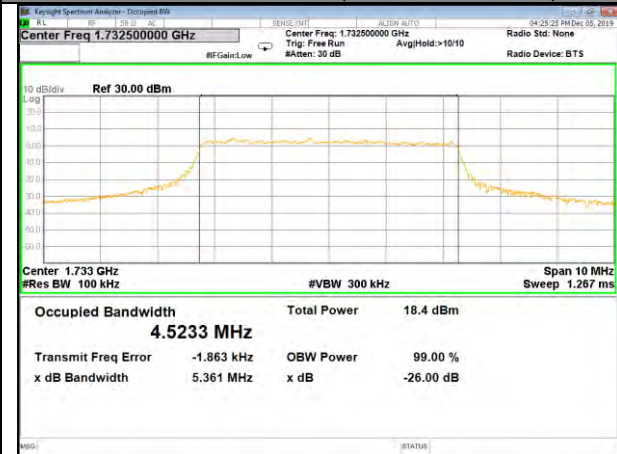

LTE_FDD_BAND-4

LTE_FDD_BAND-4

QPSK_5M_Lower_(26BW and 99%)

16QAM_5M_Lower_(26BW and 99%)

QPSK_5M_Middle_(26BW and 99%)

16QAM_5M_Middle_(26BW and 99%)

QPSK_5M_Higher_(26BW and 99%)

16QAM_5M_Higher_(26BW and 99%)