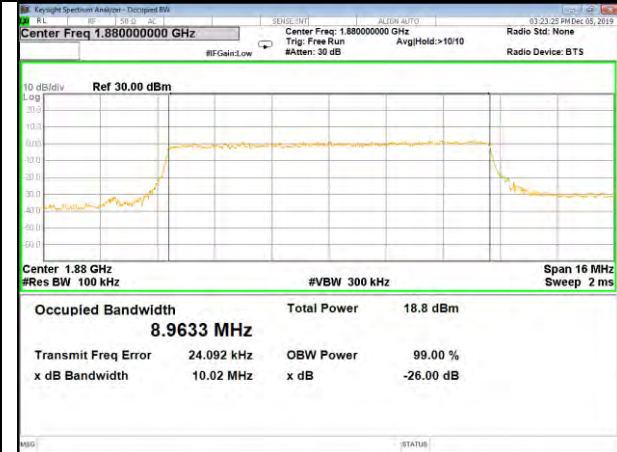

LTE_FDD_BAND-2

LTE_FDD_BAND-2

QPSK_10M_Lower_(26BW and 99%)

16QAM_10M_Lower_(26BW and 99%)

QPSK_10M_Middle_(26BW and 99%)

16QAM_10M_Middle_(26BW and 99%)

QPSK_10M_Higher_(26BW and 99%)

16QAM_10M_Higher_(26BW and 99%)