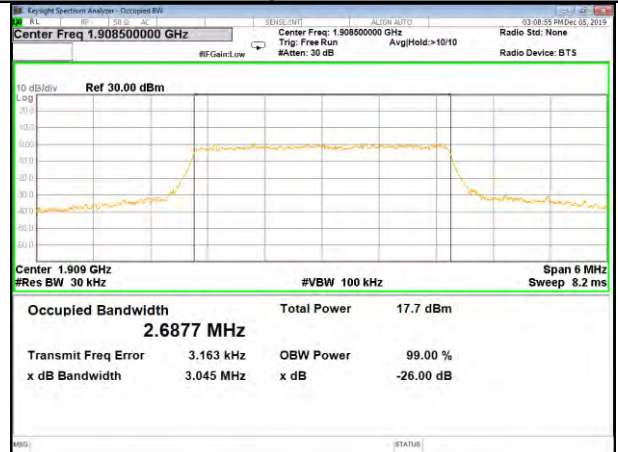

LTE_FDD_BAND-2

LTE_FDD_BAND-2

QPSK_3M_Lower_(26BW and 99%)

16QAM_3M_Lower_(26BW and 99%)

QPSK_3M_Middle_(26BW and 99%)

16QAM_3M_Middle_(26BW and 99%)

QPSK_3M_Higher_(26BW and 99%)

16QAM_3M_Higher_(26BW and 99%)

LTE_FDD_BAND-2

LTE_FDD_BAND-2

QPSK_5M_Lower_(26BW and 99%)

16QAM_5M_Lower_(26BW and 99%)

QPSK_5M_Middle_(26BW and 99%)

16QAM_5M_Middle_(26BW and 99%)

QPSK_5M_Higher_(26BW and 99%)

16QAM_5M_Higher_(26BW and 99%)