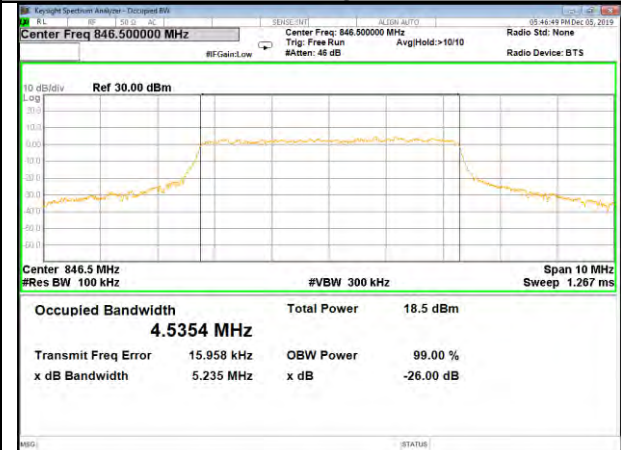

LTE_FDD_BAND-5

LTE_FDD_BAND-5

B5_QPSK_5M_Low_26BW-99%

B5_Q16_5M_Low_26BW-99%

B5_QPSK_5M_Mid_26BW-99%

B5_Q16_5M_Mid_26BW-99%

B5_QPSK_5M_High_26BW-99%

B5_Q16_5M_High_26BW-99%