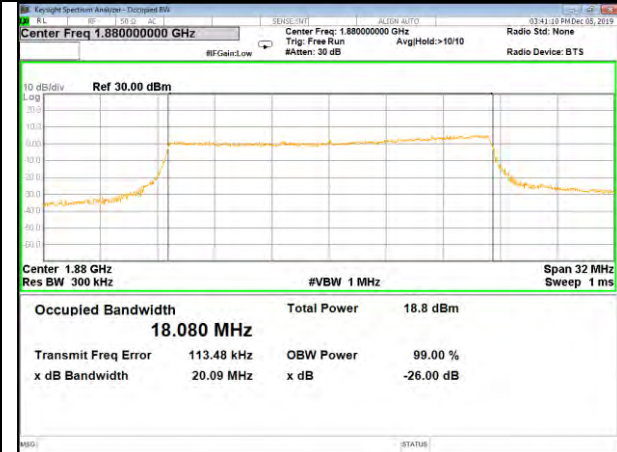

LTE_FDD_BAND-2

LTE_FDD_BAND-2

QPSK_20M_Lower_(26BW and 99%)

16QAM_20M_Lower_(26BW and 99%)

QPSK_20M_Middle_(26BW and 99%)

16QAM_20M_Middle_(26BW and 99%)

QPSK_20M_Higher_(26BW and 99%)

16QAM_20M_Higher_(26BW and 99%)

LTE_FDD_BAND-4

LTE_FDD_BAND-4

QPSK_1.4M_Lower_(26BW and 99%)

16QAM_1.4M_Lower_(26BW and 99%)

QPSK_1.4M_Middle_(26BW and 99%)

16QAM_1.4M_Middle_(26BW and 99%)

QPSK_1.4M_Higher_(26BW and 99%)

16QAM_1.4M_Higher_(26BW and 99%)