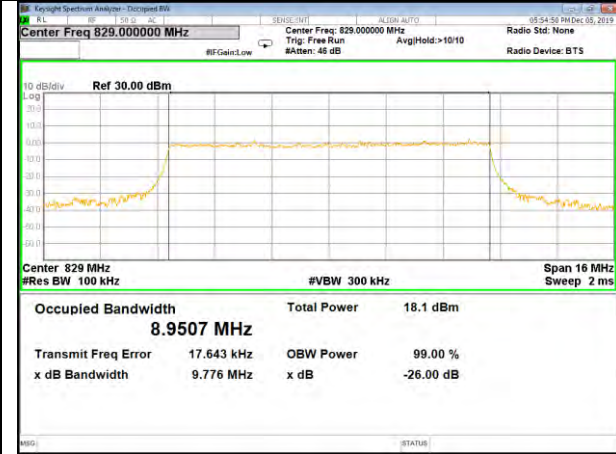

LTE_FDD_BAND-5

LTE_FDD_BAND-5

B5_QPSK_10M_Low_26BW-99%