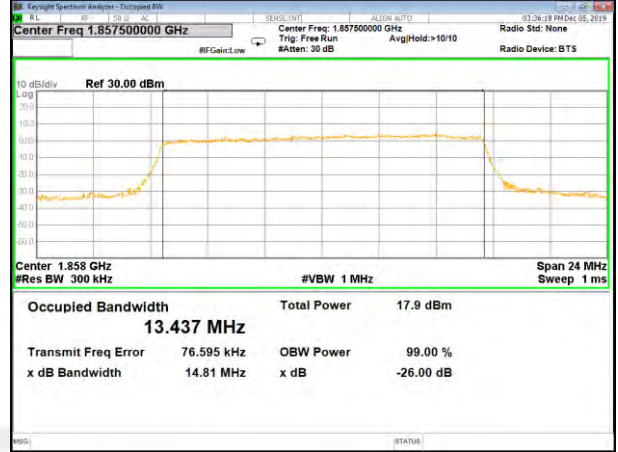

LTE_FDD_BAND-2

LTE_FDD_BAND-2

QPSK_5M_Lower_(26BW and 99%)

16QAM_5M_Lower_(26BW and 99%)

QPSK_5M_Middle_(26BW and 99%)

16QAM_5M_Middle_(26BW and 99%)

QPSK_5M_Higher_(26BW and 99%)

16QAM_5M_Higher_(26BW and 99%)

LTE_FDD_BAND-2

LTE_FDD_BAND-2

QPSK_10M_Lower_(26BW and 99%)

16QAM_10M_Lower_(26BW and 99%)

QPSK_10M_Middle_(26BW and 99%)

16QAM_10M_Middle_(26BW and 99%)

QPSK_10M_Higher_(26BW and 99%)

16QAM_10M_Higher_(26BW and 99%)

LTE_FDD_BAND-2

LTE_FDD_BAND-2

QPSK_15M_Lower_(26BW and 99%)

16QAM_15M_Lower_(26BW and 99%)

QPSK_15M_Middle_(26BW and 99%)

16QAM_15M_Middle_(26BW and 99%)

QPSK_15M_Higher_(26BW and 99%)

16QAM_15M_Higher_(26BW and 99%)