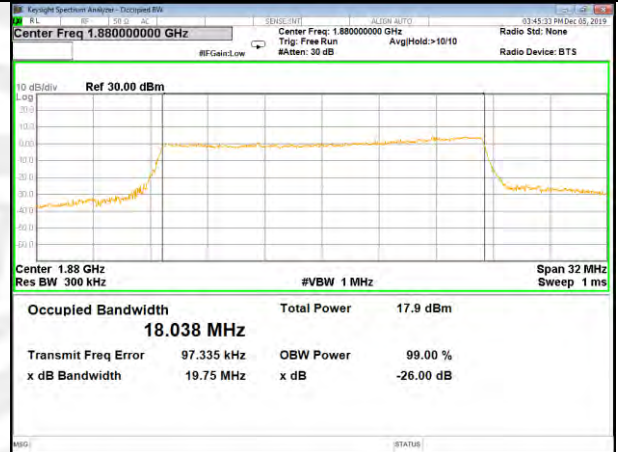

LTE_FDD_BAND-2

LTE_FDD_BAND-2

QPSK_20M_Lower_(26BW and 99%)

16QAM_20M_Lower_(26BW and 99%)

QPSK_20M_Middle_(26BW and 99%)

16QAM_20M_Middle_(26BW and 99%)

QPSK_20M_Higher_(26BW and 99%)

16QAM_20M_Higher_(26BW and 99%)