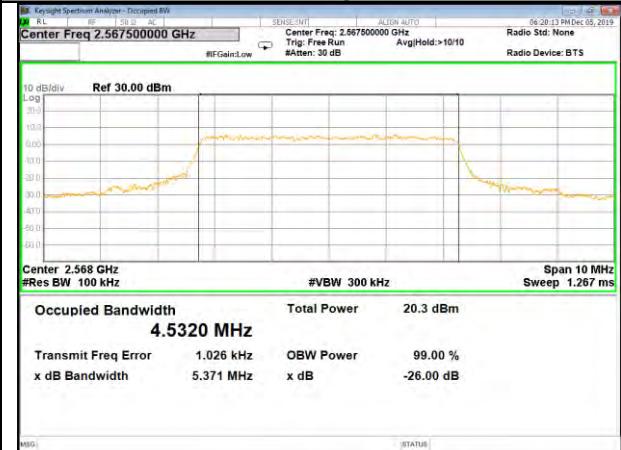

LTE_FDD_BAND-7

LTE_FDD_BAND-7

B7_QPSK_5M_Low_26BW-99%

B7_Q16_5M_Low_26BW-99%

B7_QPSK_5M_Mid_26BW-99%

B7_Q16_5M_Mid_26BW-99%

B7_QPSK_5M_High_26BW-99%

B7_Q16_5M_High_26BW-99%