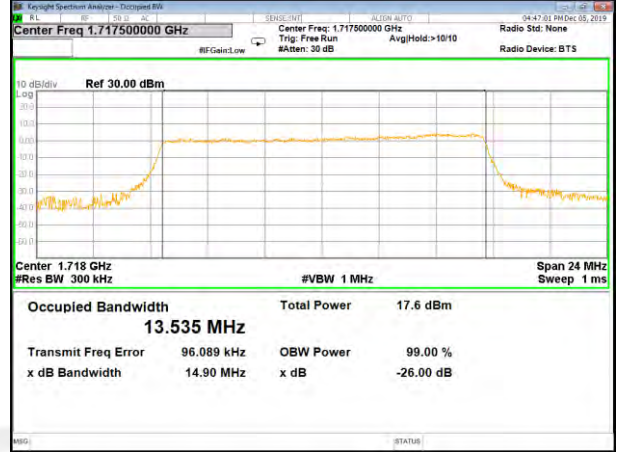

16QAM_15M_Lower_(26BW and 99%)