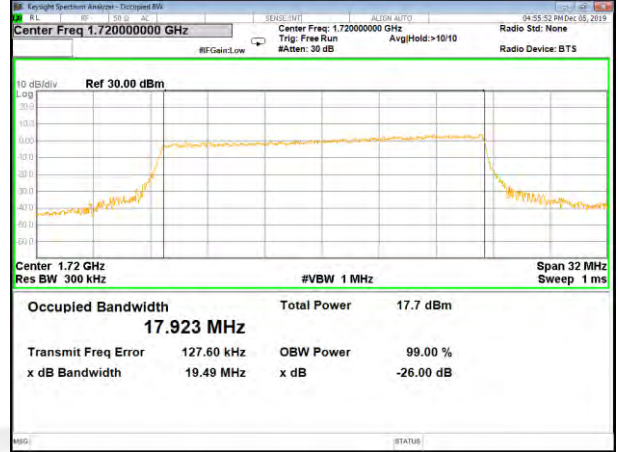

16QAM_20M_Lower_(26BW and 99%)