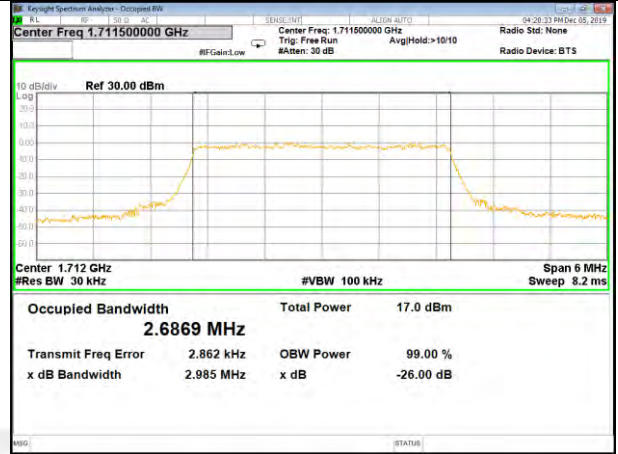

16QAM_3M_Lower_(26BW and 99%)