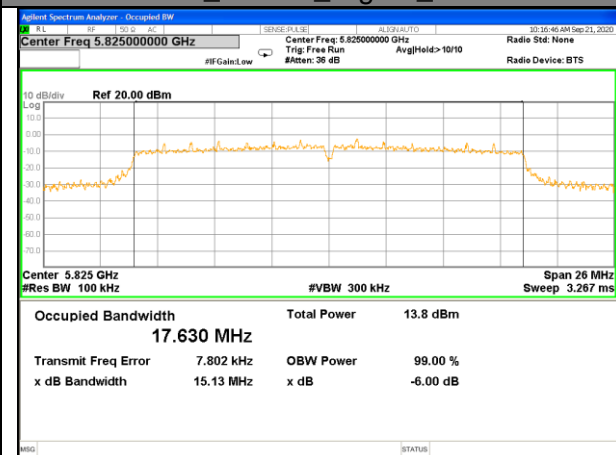

WLAN\_Band-4

WLAN\_Band-4

W58\_11n40\_Lower\_6BW

W58\_11n40\_Higher\_6BW

W58\_11ac20\_Lower\_6BW

W58\_11ac20\_Middle\_6BW

W58\_11ac20\_Higher\_6BW

W58\_11ac40\_Lower\_6BW