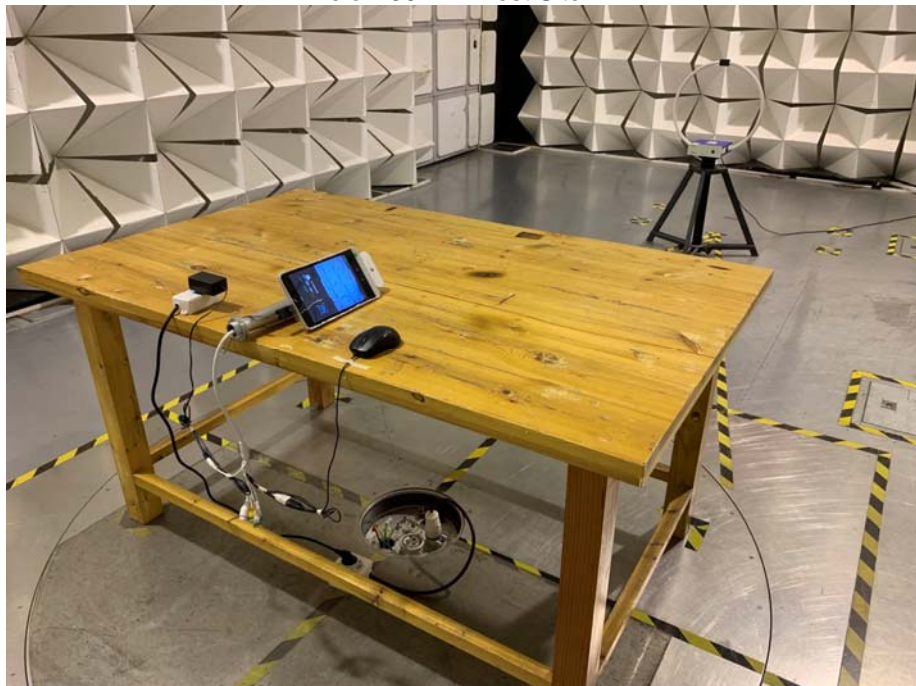

Photographs –Constructional Details

WIFI Setup photo Model AMIR201H FCC ID: 2AV9Y-AMIR201H

Photograph – Conducted Emission Test Setup

Test Site 1#

Photograph - Spurious Emissions Radiated Test Setup

Below 30MHz Test Site 2#

Appendix-AMIR201H-Photos

For 30MHz-1000MHz Test Site 2#

For Above 1GHz Test Site 1#