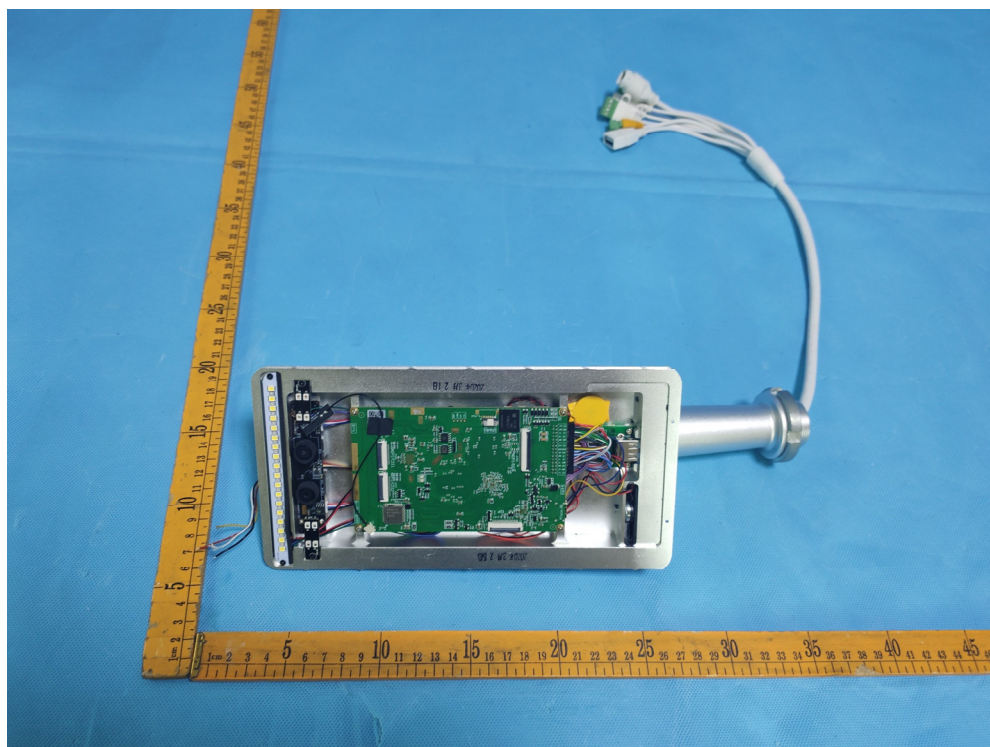

EUT – Internal View Model AMIR201H FCC ID: 2AV9Y-AMIR201H

Appendix-AMIR201H-Photos

# Appendix-AMIR201H-Photos