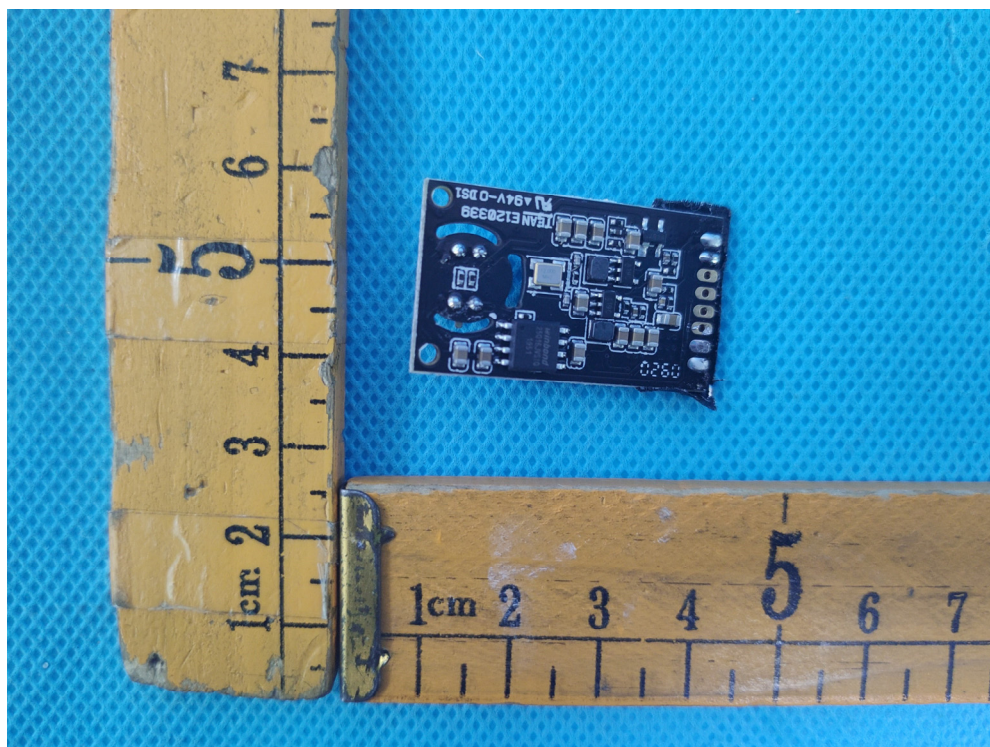

EUT – Internal View Model AMIR201H FCC ID: 2AV9Y-AMIR201H

Appendix-AMIR201H-Photos

# Appendix-AMIR201H-Photos