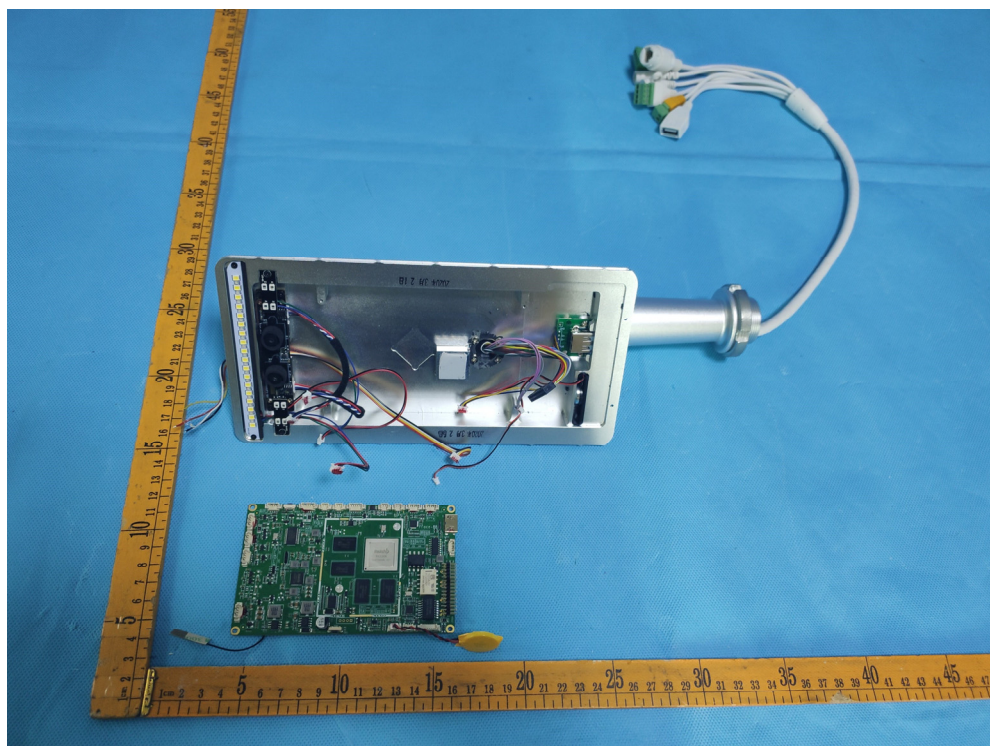

EUT – Internal View Model AMIR201H FCC ID: 2AV9Y-AMIR201H

Appendix-AMIR201H-Photos

# Appendix-AMIR201H-Photos