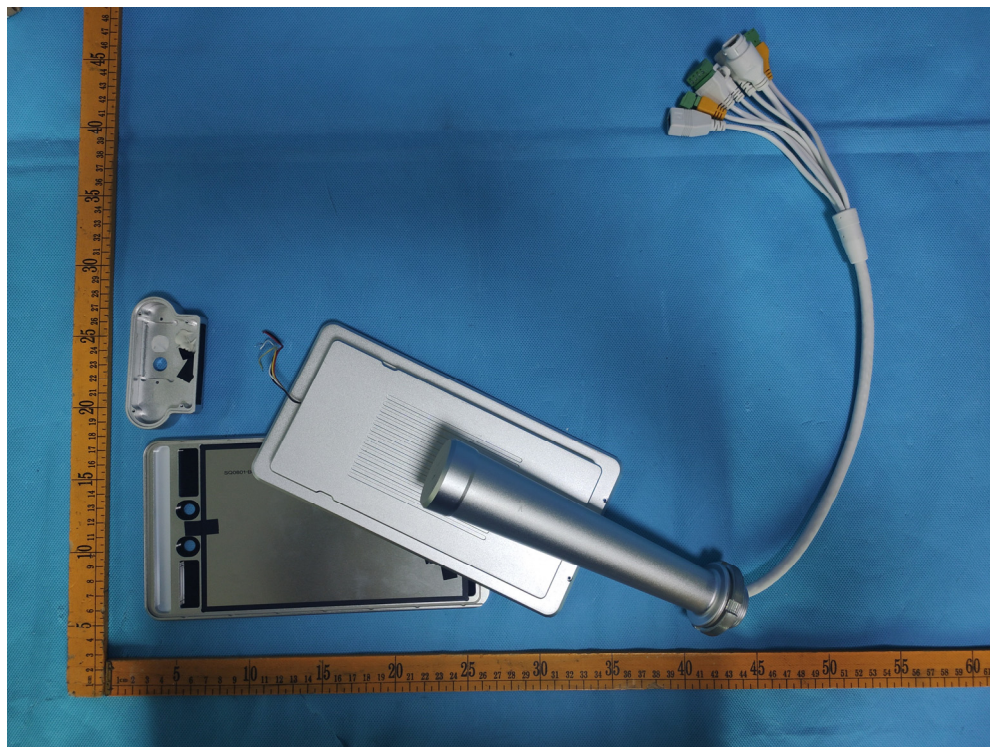

EUT – Internal View Model AMIR201H FCC ID: 2AV9Y-AMIR201H

Appendix-AMIR201H-Photos

# Appendix-AMIR201H-Photos