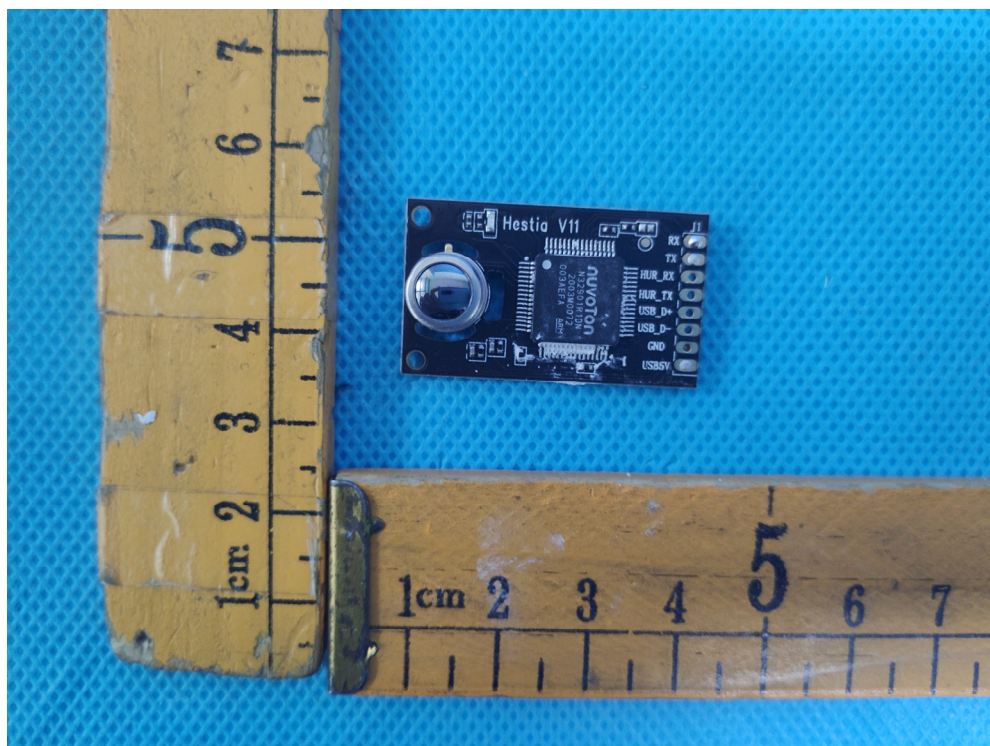

EUT – Internal View Model AMIR201H FCC ID: 2AV9Y-AMIR201H

Appendix-AMIR201H-Photos

# Appendix-AMIR201H-Photos