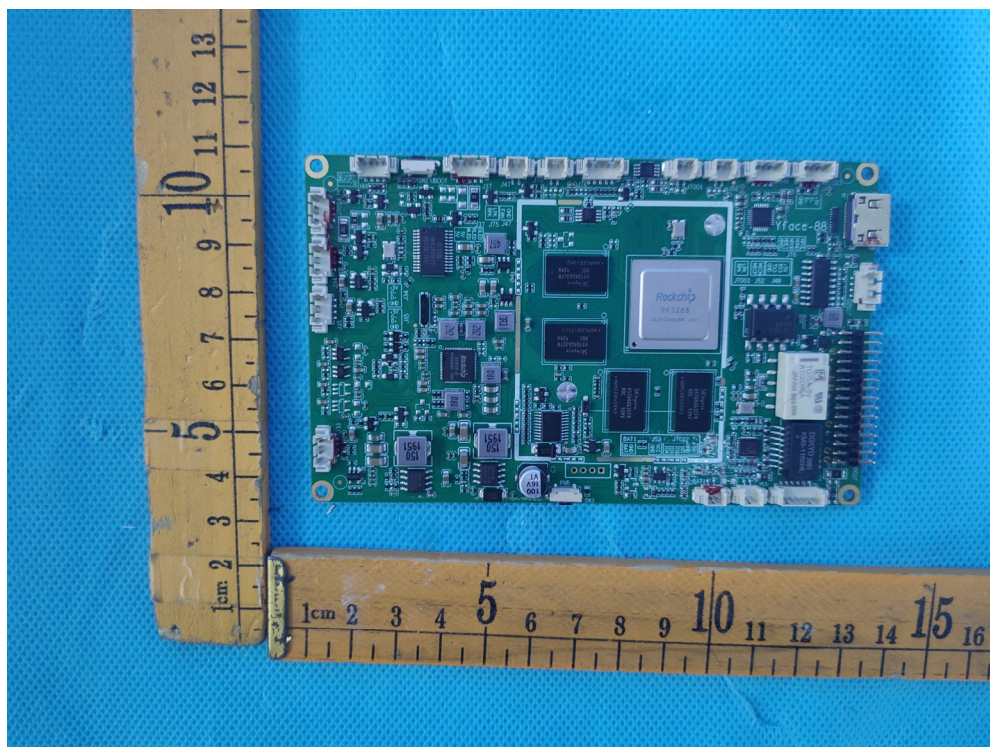

Appendix-AMIR201H-Photos