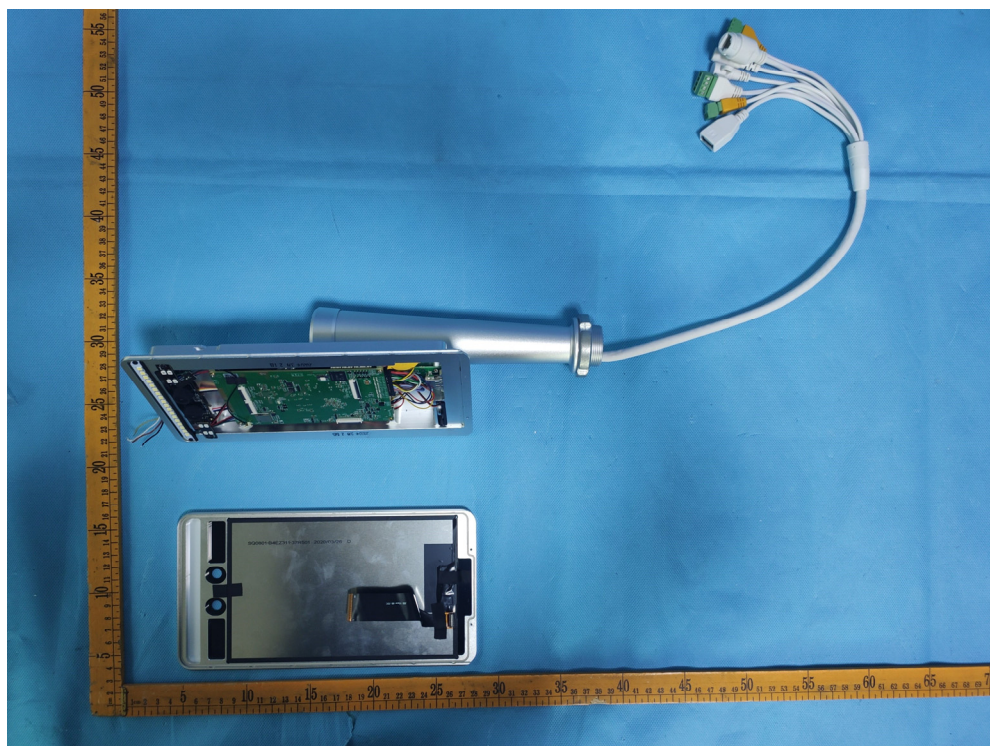

EUT – Internal View Model AMIR201H FCC ID: 2AV9Y-AMIR201H

Appendix-AMIR201H-Photos

# Appendix-AMIR201H-Photos