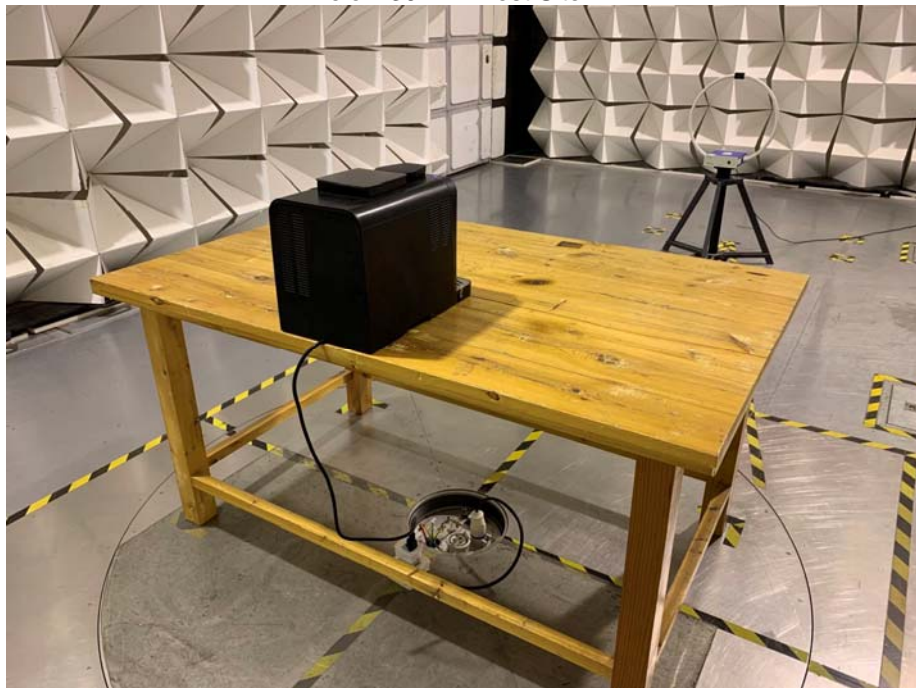

**Photographs –Constructional Details**

**WIFI Setup photo Model T6 FCC ID: 2AV9X-T6**

**Photograph – Conducted Emission Test Setup**

Test Site 1#

**Photograph - Spurious Emissions Radiated Test Setup**

Below 30MHz Test Site 2#