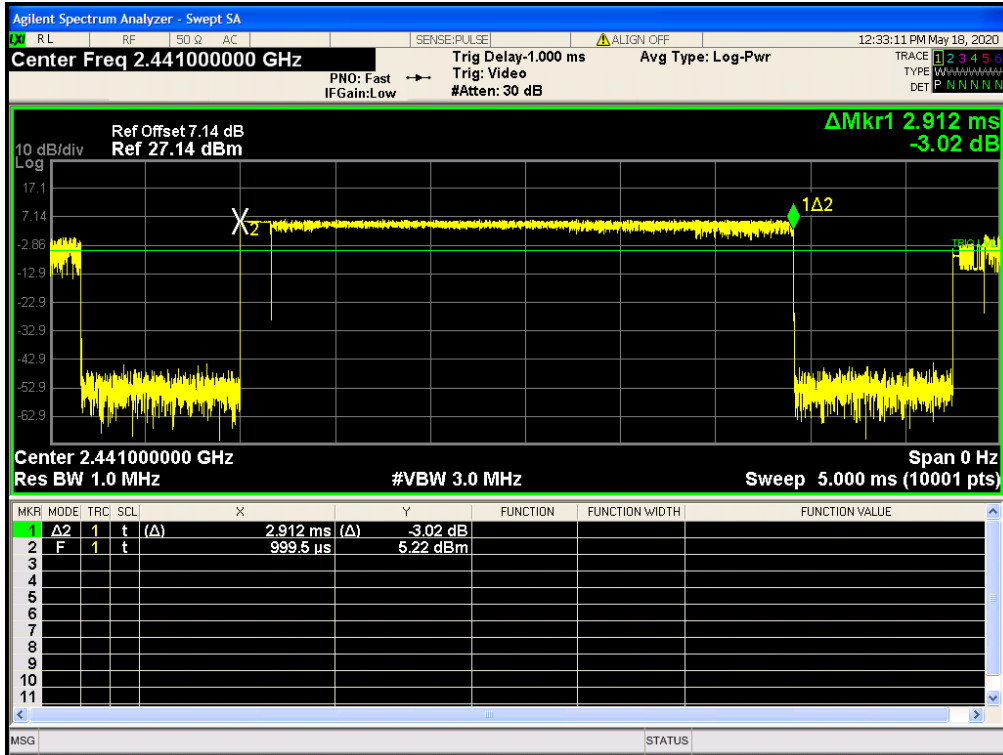

Dwell NVNT 2-DH5 2441MHz

Dwell NVNT 3-DH1 2441MHz

Dwell NVNT 3-DH3 2441MHz

Dwell NVNT 3-DH5 2441MHz

## Appendix A: Photographs of Test Setup

Product: True Wireless Stereo Earbuds

Model: T101

Radiated Emission

Conducted Emission

**Appendix B: Photographs of EUT**  
**Product: True Wireless Stereo Earbuds**  
**Model: T101**  
**External Photos**