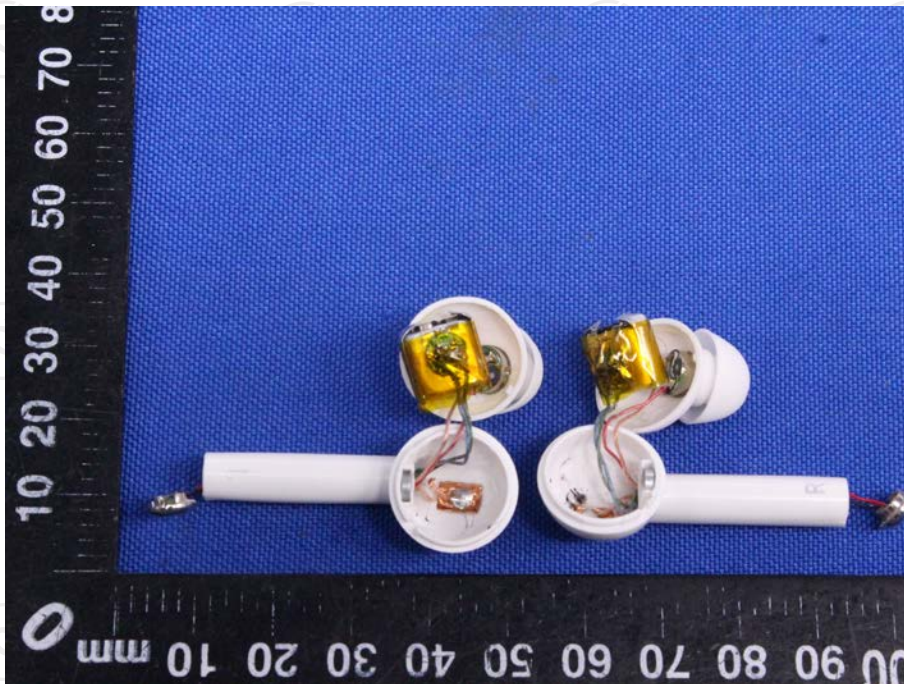

## Appendix A: Photographs of Test Setup

Product: True Wireless Stereo Earbuds

Model: T101

Radiated Emission

Conducted Emission

**Appendix B: Photographs of EUT**  
**Product: True Wireless Stereo Earbuds**  
**Model: T101**  
**External Photos**

**Product: True Wireless Stereo Earbuds**  
**Model: T101**  
**Internal Photos**

\*\*\*\*\*END OF REPORT\*\*\*\*\*