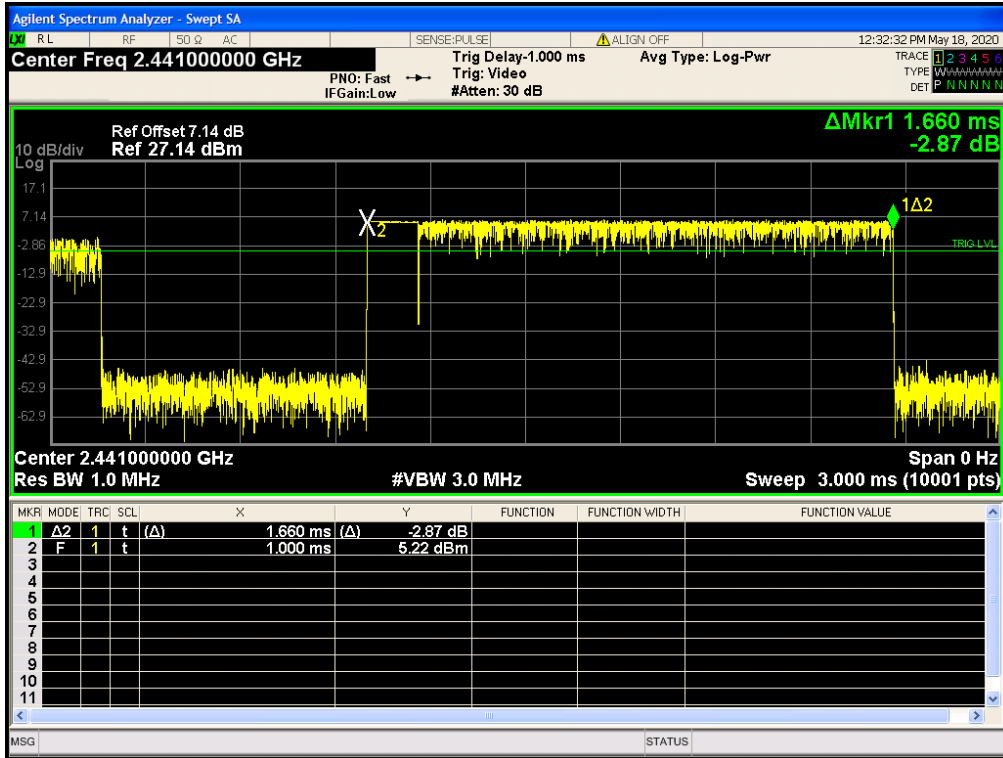

Dwell NVNT 2-DH5 2441MHz

Dwell NVNT 3-DH1 2441MHz

Dwell NVNT 3-DH3 2441MHz

Dwell NVNT 3-DH5 2441MHz

## Appendix A: Photographs of Test Setup

Product: True Wireless Stereo Earbuds

Model: T101

Radiated Emission

Conducted Emission

**Appendix B: Photographs of EUT**  
**Product: True Wireless Stereo Earbuds**  
**Model: T101**  
**External Photos**