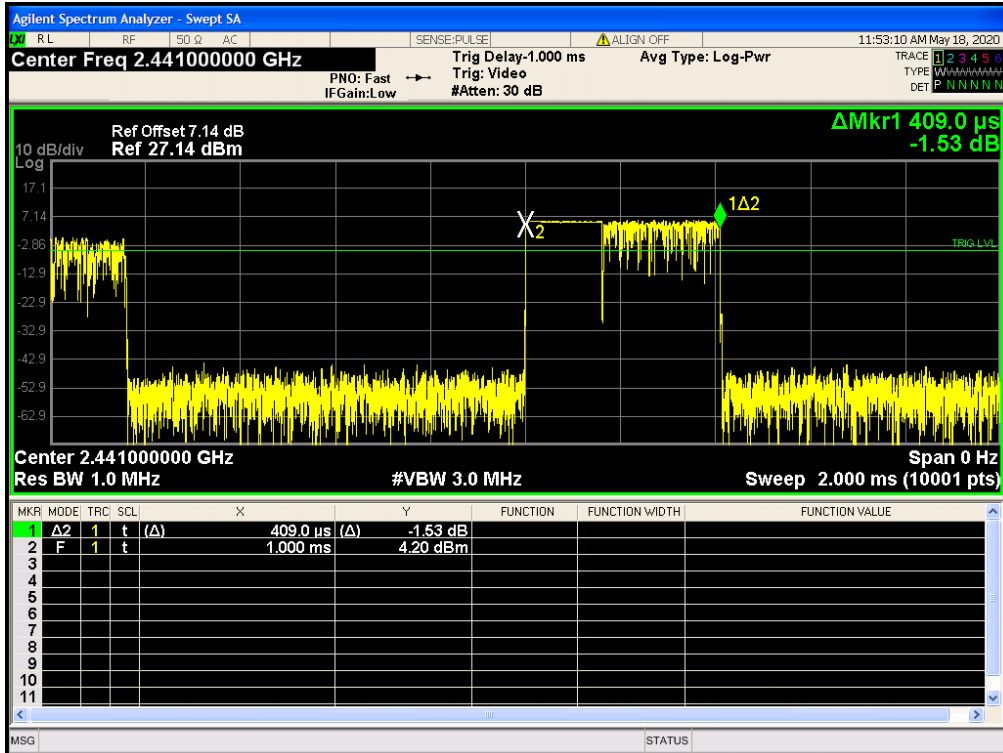

Dwell NVNT 2-DH5 2441MHz

Dwell NVNT 3-DH1 2441MHz

Dwell NVNT 3-DH3 2441MHz

Dwell NVNT 3-DH5 2441MHz

## Appendix A: Photographs of Test Setup

Product: True Wireless Stereo Earbuds

Model: T101

Radiated Emission

Conducted Emission

**Appendix B: Photographs of EUT**  
**Product: True Wireless Stereo Earbuds**  
**Model: T101**  
**External Photos**