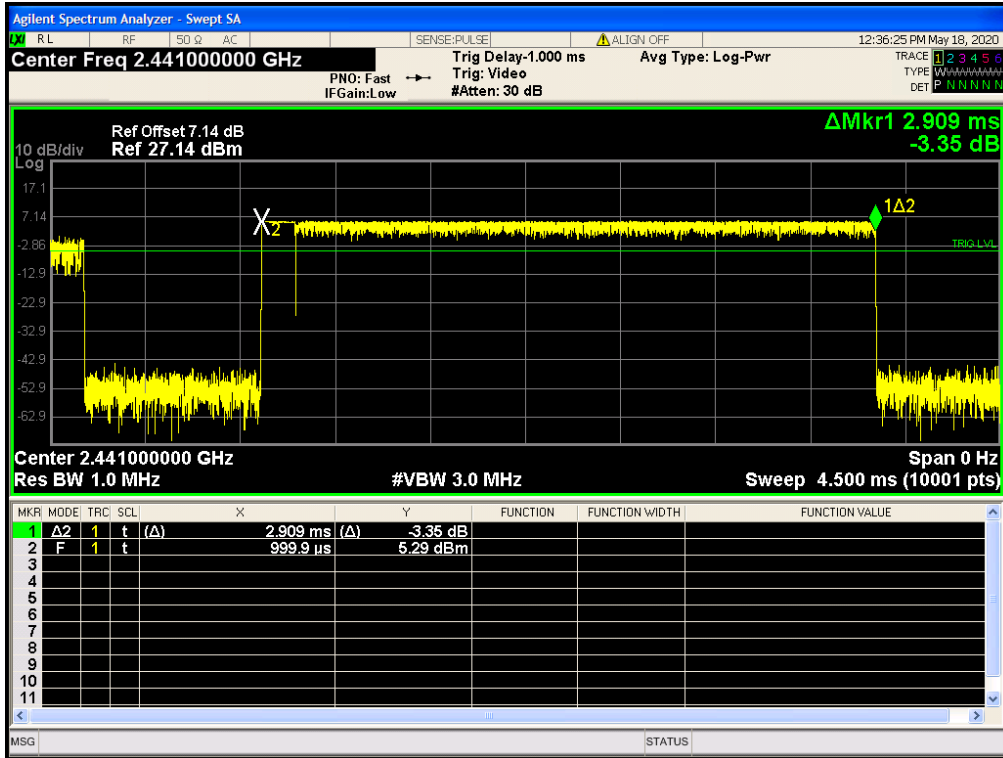

Dwell NVNT 2-DH5 2441MHz

Dwell NVNT 3-DH1 2441MHz

Dwell NVNT 3-DH3 2441MHz

Dwell NVNT 3-DH5 2441MHz

## Appendix A: Photographs of Test Setup

Product: True Wireless Stereo Earbuds

Model: T101

Radiated Emission

Conducted Emission

**Appendix B: Photographs of EUT**  
**Product: True Wireless Stereo Earbuds**  
**Model: T101**  
**External Photos**