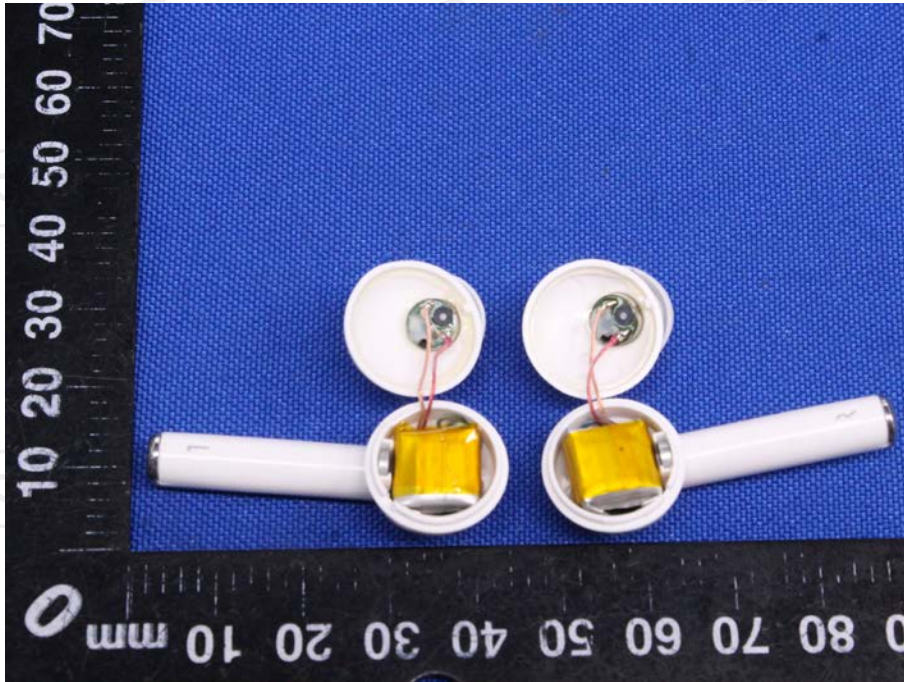

## Appendix A: Photographs of Test Setup

Product: True Wireless Stereo Earbuds

Model: T101

Radiated Emission

Conducted Emission

**Appendix B: Photographs of EUT**  
**Product: True Wireless Stereo Earbuds**  
**Model: T101**  
**External Photos**

**Product: True Wireless Stereo Earbuds**  
**Model: T101**  
**Internal Photos**

\*\*\*\*\*END OF REPORT\*\*\*\*\*