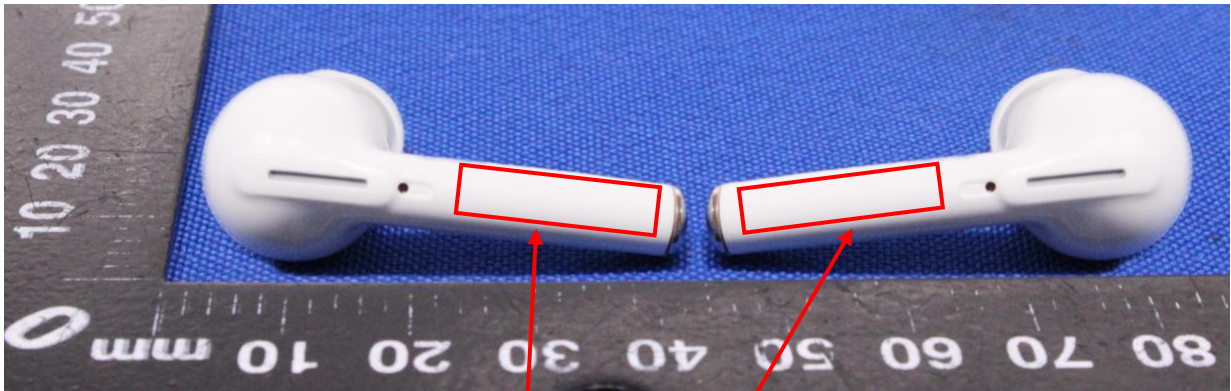

Label Artwork and Location

Model: T101

Label:

FCC ID: 2AV9V-T101

Size: L*W=14*4.5mm

Location